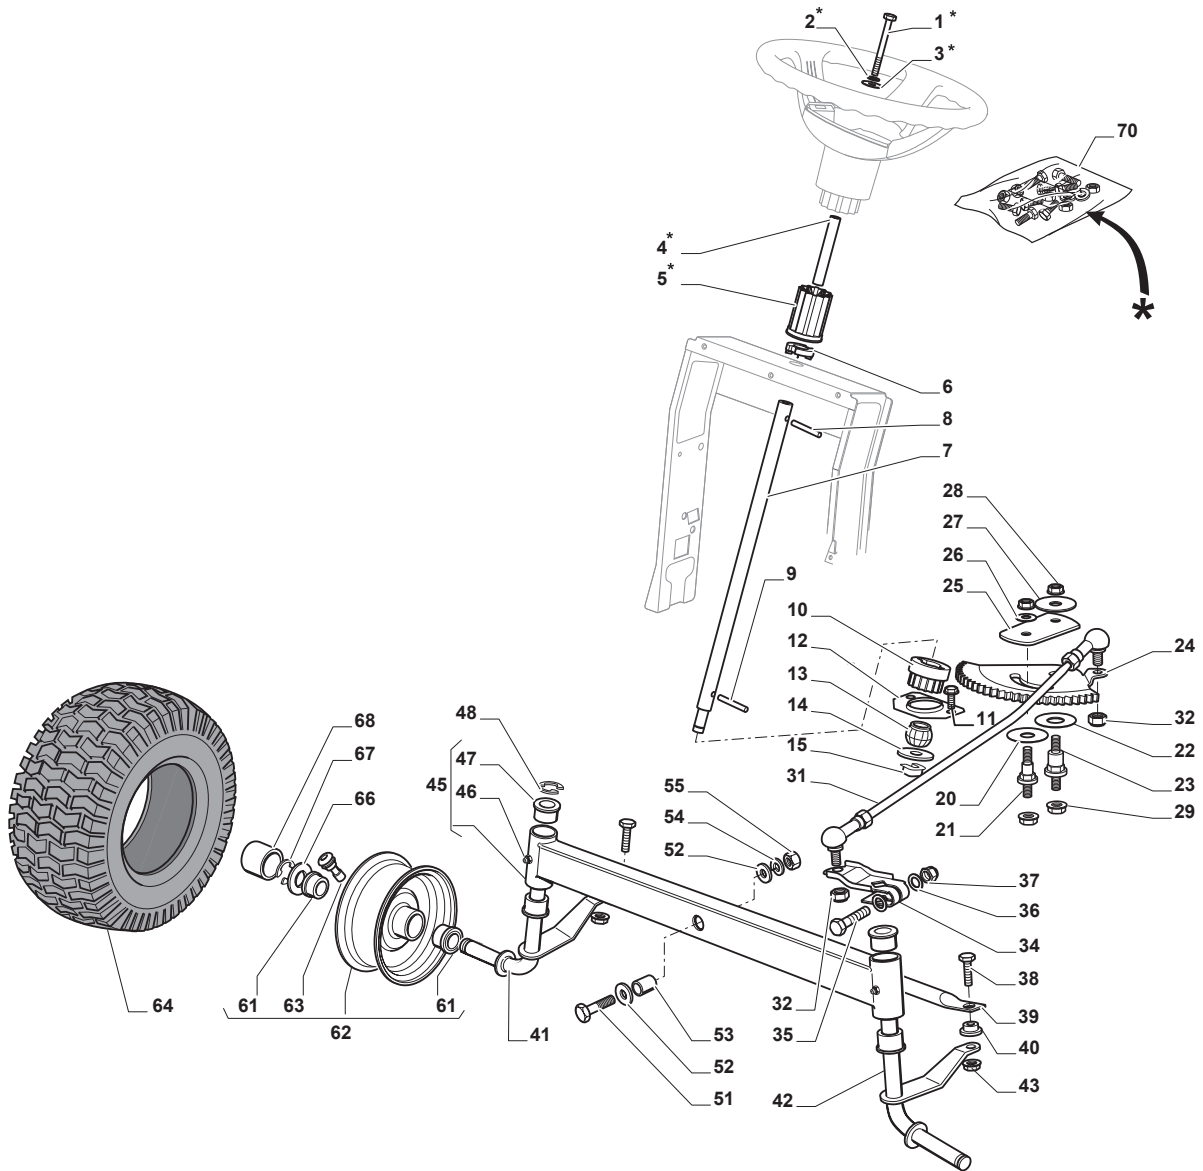

Fig.	Q.ty	Part No	Description	Notes
1	1	112692050/0	Screw	
2	1	112540260/0	Grower	
3	1	112523070/0	Washer	
4	1	125160047/0	Spacer	
5	1	325785318/0	Support	
6	1	325038008/0	Bushing	
7	1	125520007/0	Steering Column	
8	1	112620300/0	Spring	
9	1	112622650/0	Dowel pin	
10	1	125570003/0	Pinion	
11	2	127943051/0	Screw	
12	1	325785213/1	Support	
13	1	325743000/0	Joint	
14	1	112521370/0	Washer	
15	1	112436030/0	Plate	
20	1	322672151/0	Antifriction Washer	
21	1	125510104/0	Pin	
22	1	125670023/0	Washer	
23	1	125510109/0	Pin	
24	1	325735519/0	Steering Sector	
25	1	325547233/0	Plate	
26	1	112369500/0	Elastic Washer	
27	1	122160400/0	Elastic Disc	
28	2	112155010/0	Nut	
29	2	112154210/0	Nut	
31	1	382000566/1	Steering Rod	
32	2	112156602/0	Nut	
34	1	325318243/0	Lever	
35	1	112692390/0	Screw	
36	2	112521360/0	Washer	
37	1	112156602/0	Nut	
38	2	125510103/0	Pin	
39	1	325840029/0	Tie Rod	
40	2	325038007/0	Bushing	
41	1	382230369/0	Right Stub Axle	
42	1	382230371/0	Left Stub Axle	
43	2	112155000/0	Nut	
45	1	382034030/0	Equalizer With Bush And Lubricator	
46	2	112379511/0	Grease Dispenser	
47	4	125034002/1	Bushing	
48	1	112001010/0	Benzing Ring	
51	1	112692695/0	Screw	
52	2	112523100/0	Washer	
53	1	125160016/0	Spacer	
54	1	112587100/0	Grower	
55	1	112295300/0	Nut	
61	4	125122200/2	Bearing	
62	2	182000598/0	Rimm	
63	2	125950000/0	Valve	
64	2	125590014/0	Tyre