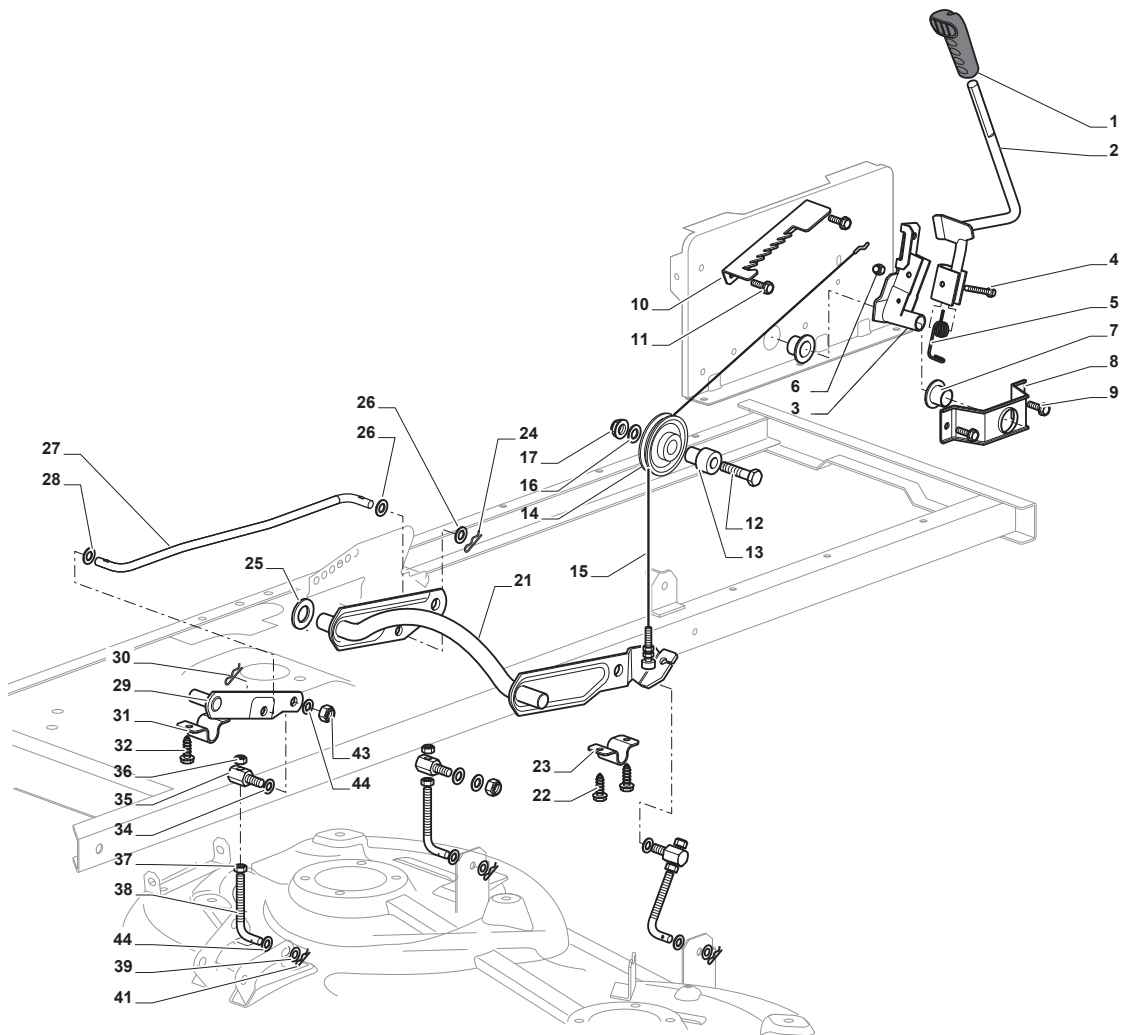

Fig.	Q.ty	Part No	Description	Notes
1	1	325394533/0	Knob	
2	1	382318255/0	Lever	
3	1	382318231/0	Axle	
4	1	112674700/0	Screw	
5	1	125430261/0	Spring	
6	1	112154510/0	Nut	
7	2	325038006/0	Bushing	
8	1	325785297/0	Support	
9	2	125943009/0	Screw	
10	1	325735515/0	Steering Sector	
11	2	125943009/0	Screw	
12	1	112793701/0	Screw	
13	1	125040636/1	Bushing	
14	1	125601579/0	Pulley	
15	1	382004620/0	Wire	
16	1	112523060/0	Washer	
17	1	112293201/0	Nut	
21	1	382318297/0	Axle	
22	4	112735599/0	Screw	
23	2	325547231/0	Plate	
24	1	124487997/0	Cotter Pin	
25	2	112521390/0	Washer	
26	2	325670010/0	Antifriction Washer	
27	1	125033109/0	Connecting Rod	
28	1	325670010/0	Antifriction Washer	
29	1	382318293/0	Axle	
30	1	124487997/0	Cotter Pin	
31	1	325547231/0	Plate	
32	2	112735599/0	Screw	
34	3	325670008/1	Washer	
35	3	125510107/1	Pin	
36	3	112156602/0	Nut	
37	3	112295200/0	Nut	
38	3	125840012/0	Tie Rod	
39	3	325670008/1	Washer	
41	3	124487998/0	Cotter Pin	
43	3	112156602/0	Nut	
44	6	325670008/1	Washer