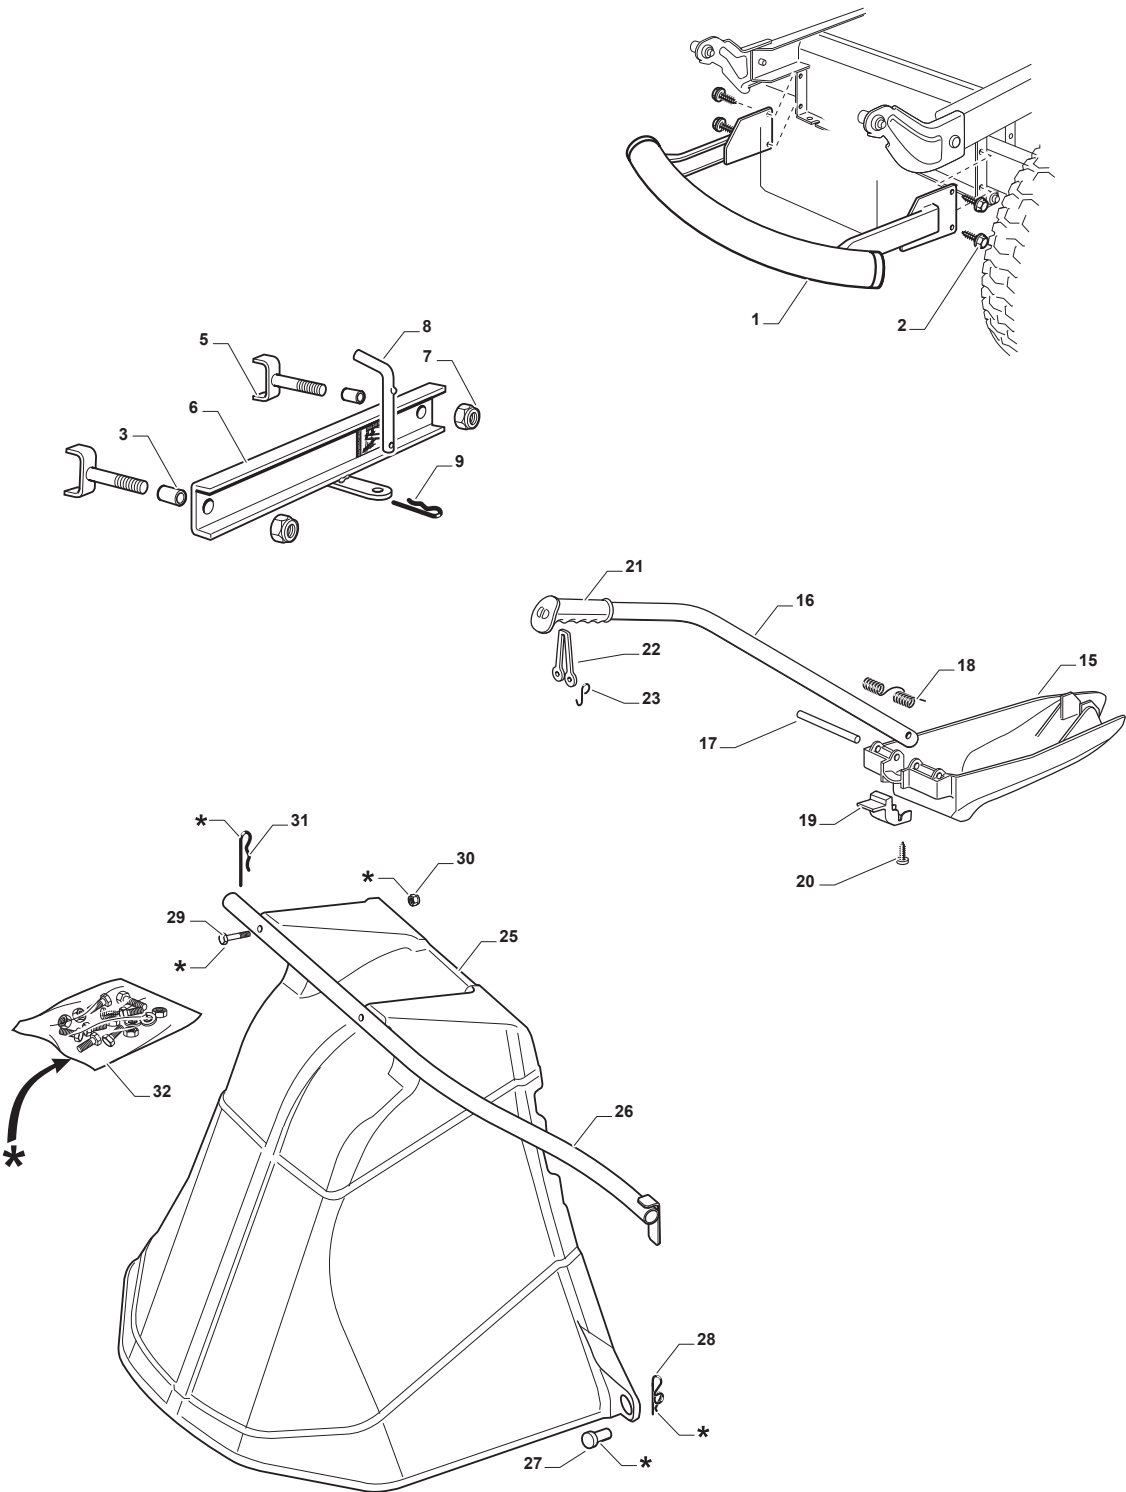

Fig.	Q.ty	Part No	Description	Notes
1	1	114361553/1	Label	
3	1	114363699/0	Label	
4	1	114361438/0	Label	
5	1	114366142/0	Label	
6	1	114363700/0	Label	
8	1	114356699/1	Label	

Fig.	Q.ty	Part No	Description	Notes
15	1	325140112/0	Deflector	
19	1	325547414/0	Plate	
1	1	382869038/0	Muffler Protection	
2	4	125943008/0	Screw	
3	2	125160074/0	Spacer	
5	2	382650211/0	Stiffening	
6	1	382033119/0	Tow Bar Assy	
7	2	112155000/0	Nut	
8	1	125510021/1	Hitch Pin	
9	1	124487999/0	Spring Pin	
16	1	325394021/0	Handle	
17	1	125510077/0	Pin	
18	1	125430245/0	Spring	
20	1	112735403/0	Screw	
21	1	325280000/1	Handgrip	
22	1	125840011/1	Tie Rod	
23	2	125253004/0	Mulch.Kit Fixing Hook	
25	1	325600093/0	Ejection Guard	
26	1	382869044/0	Support	
27	2	125510022/1	Pin	
29	2	112689515/0	Screw	
30	2	112154510/0	Nut	
31	1	124487999/0	Spring Pin	
32	1	382180028/0	Outfit, Screws	
28	2	125580040/0	Stake	