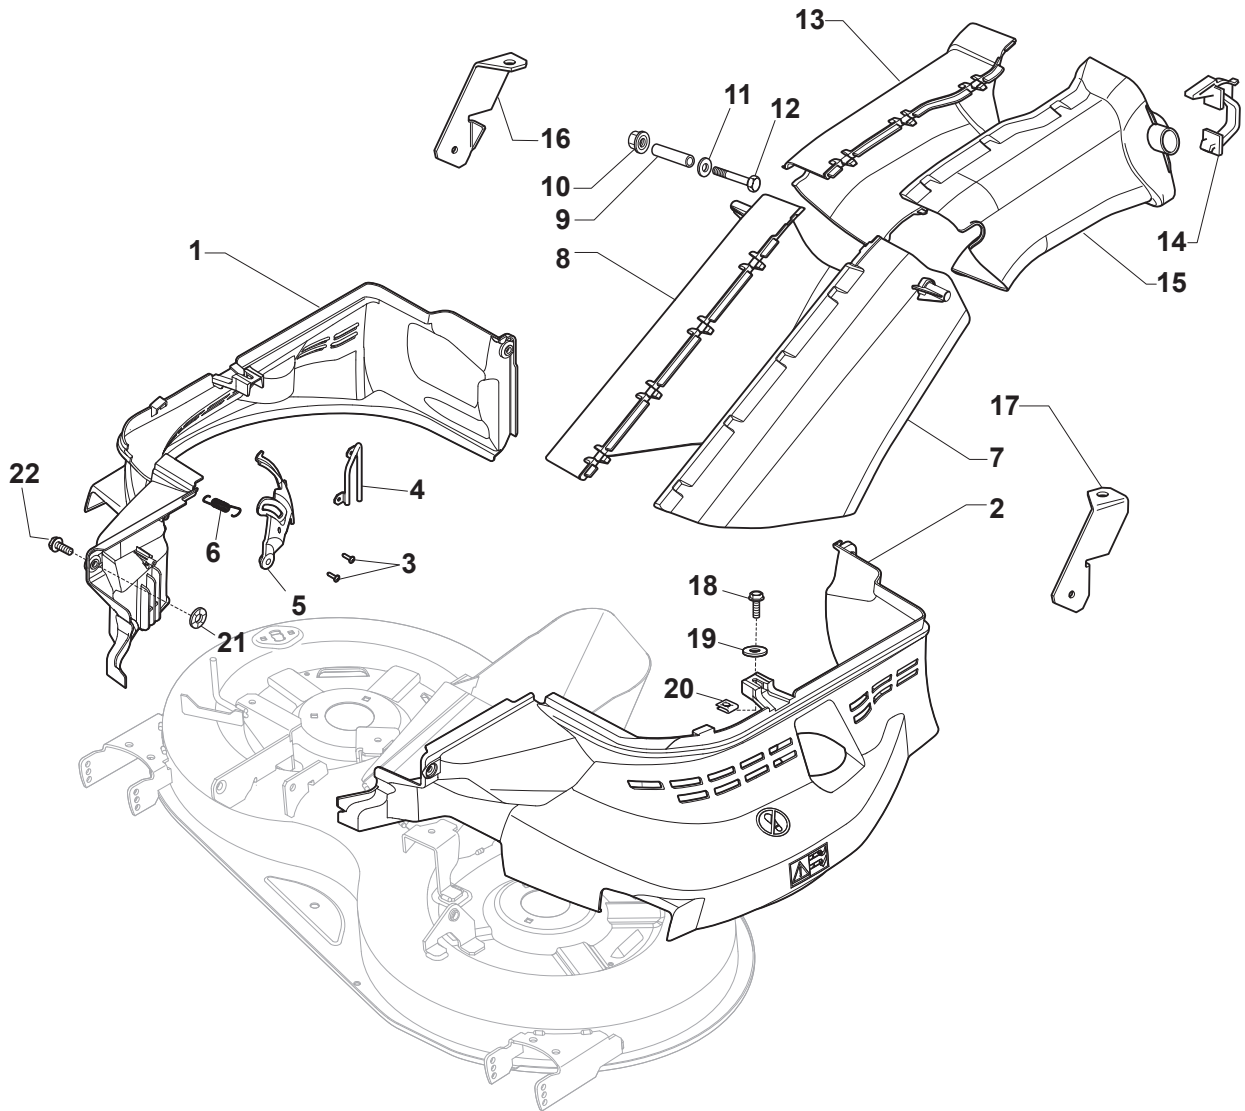

Fig.	Q.ty	Part No	Description	Notes
52	1	182004362/0	Right Blade, Winged	Winged
52	1	182004364/0	Right Mulching Blade	Mulching
53	2	122160400/0	Elastic Disc	
54	2	112523080/0	Washer	
55	1	112735695/1	Screw	
56	1	112735694/0	Screw	
57	1	182004363/0	Left Blade, Winged	Winged
57	1	182004346/0	Mulching Blade	Mulching
58	1	325140111/0	Deflector	
59	3	112791213/1	Screw	
60	6	112154510/0	Nut	
61	4	112523040/0	Washer	
62	1	112792611/0	Screw	
63	1	382564118/0	Cutting Plate Black	

Fig.	Q.ty	Part No	Description	Notes
1	1	325060174/0	Conveyor	
2	1	325060175/0	Conveyor	
3	2	112735110/0	Screw	
4	1	382270309/0	Bracket	
5	1	325547346/0	Bracket	
6	1	125430213/0	Spring	
7	1	325108065/0	Conveyor	
8	1	325108064/0	Conveyor	
9	2	125160071/0	Spacer	
10	2	112154510/0	Nut	
11	2	112521330/0	Washer	
12	2	112792425/0	Screw	
13	1	325108057/0	Conveyor	
14	2	325774499/0	Clamp	
15	1	325108056/0	Conveyor	
16	1	325774527/0	Clamp	
17	1	325774529/0	Clamp	
18	2	112789008/0	Screw	
19	2	112523020/0	Washer	
20	2	112437503/0	Plate	
21	4	112604899/0	Crown Fastener	
22	4	125943011/0	Screw	