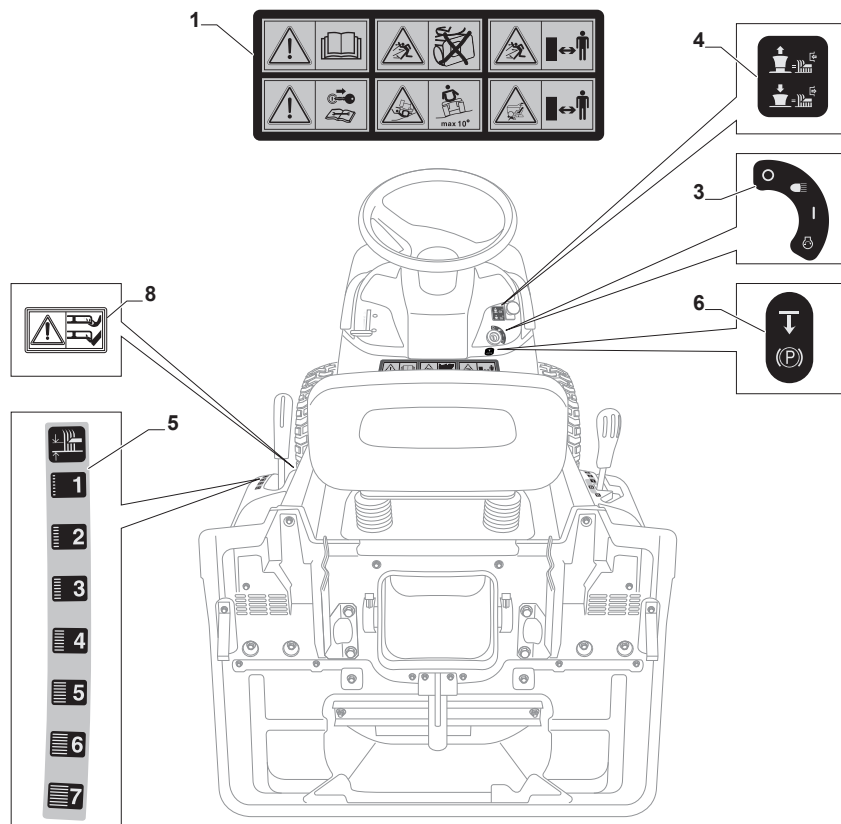

Fig.	Q.ty	Part No	Description	Notes
1	1	182040198/0	Cables Ass.Y	for Mecch. Models
2	1	382722444/0	Electronic Card	
3	3	112735101/0	Screw	
4	1	118450075/1	Starting Switch	
5	1	325600090/0	Card Protection	
6	1	118210023/0	Starting Key	
7	1	118120002/1	Battery	
8	1	125430265/1	Spring	
9	1	118400863/0	Screwed Ring	
15	2	133215000/0	Cover	
16	1	133340036/0	Fuse 25 A	
16	1	133340040/0	Fuse 10 A	
17	2	133500007/0	Fuse Carrier	
18	1	118450074/0	Clutch Switch	
19	3	119410613/0	Microswitch	
20	1	182040186/0	Cable	for Lamp models
21	2	118459100/0	Lamp For Lights	
22	1	119410605/1	Microswitch	
26	1	325605003/0	Button	
27	1	325256250/0	Screwed Ring	
28	1	182040174/0	Led Wiring Assy	

Fig.	Q.ty	Part No	Description	Notes
1	1	114361553/1	Label	
3	1	114363699/0	Label	
4	1	114361438/0	Label	
5	1	114366142/0	Label	
6	1	114363700/0	Label	
8	1	114356699/1	Label	

Fig.	Q.ty	Part No	Description	Notes
15	1	325140112/0	Deflector	
19	1	325547414/0	Plate	
1	1	382869038/0	Muffler Protection	
2	4	125943008/0	Screw	
3	2	125160074/0	Spacer	
5	2	382650211/0	Stiffening	
6	1	382033119/0	Tow Bar Assy	
7	2	112155000/0	Nut	
8	1	125510021/1	Hitch Pin	
9	1	124487999/0	Spring Pin	
16	1	325394021/0	Handle	
17	1	125510077/0	Pin	
18	1	125430245/0	Spring	
20	1	112735403/0	Screw	
21	1	325280000/1	Handgrip	
22	1	125840011/1	Tie Rod	
23	2	125253004/0	Mulch.Kit Fixing Hook	
25	1	325600093/0	Ejection Guard	
26	1	382869044/0	Support	
27	2	125510022/1	Pin	
29	2	112689515/0	Screw	
30	2	112154510/0	Nut	
31	1	124487999/0	Spring Pin	
32	1	382180028/0	Outfit, Screws	
28	2	125580040/0	Stake	