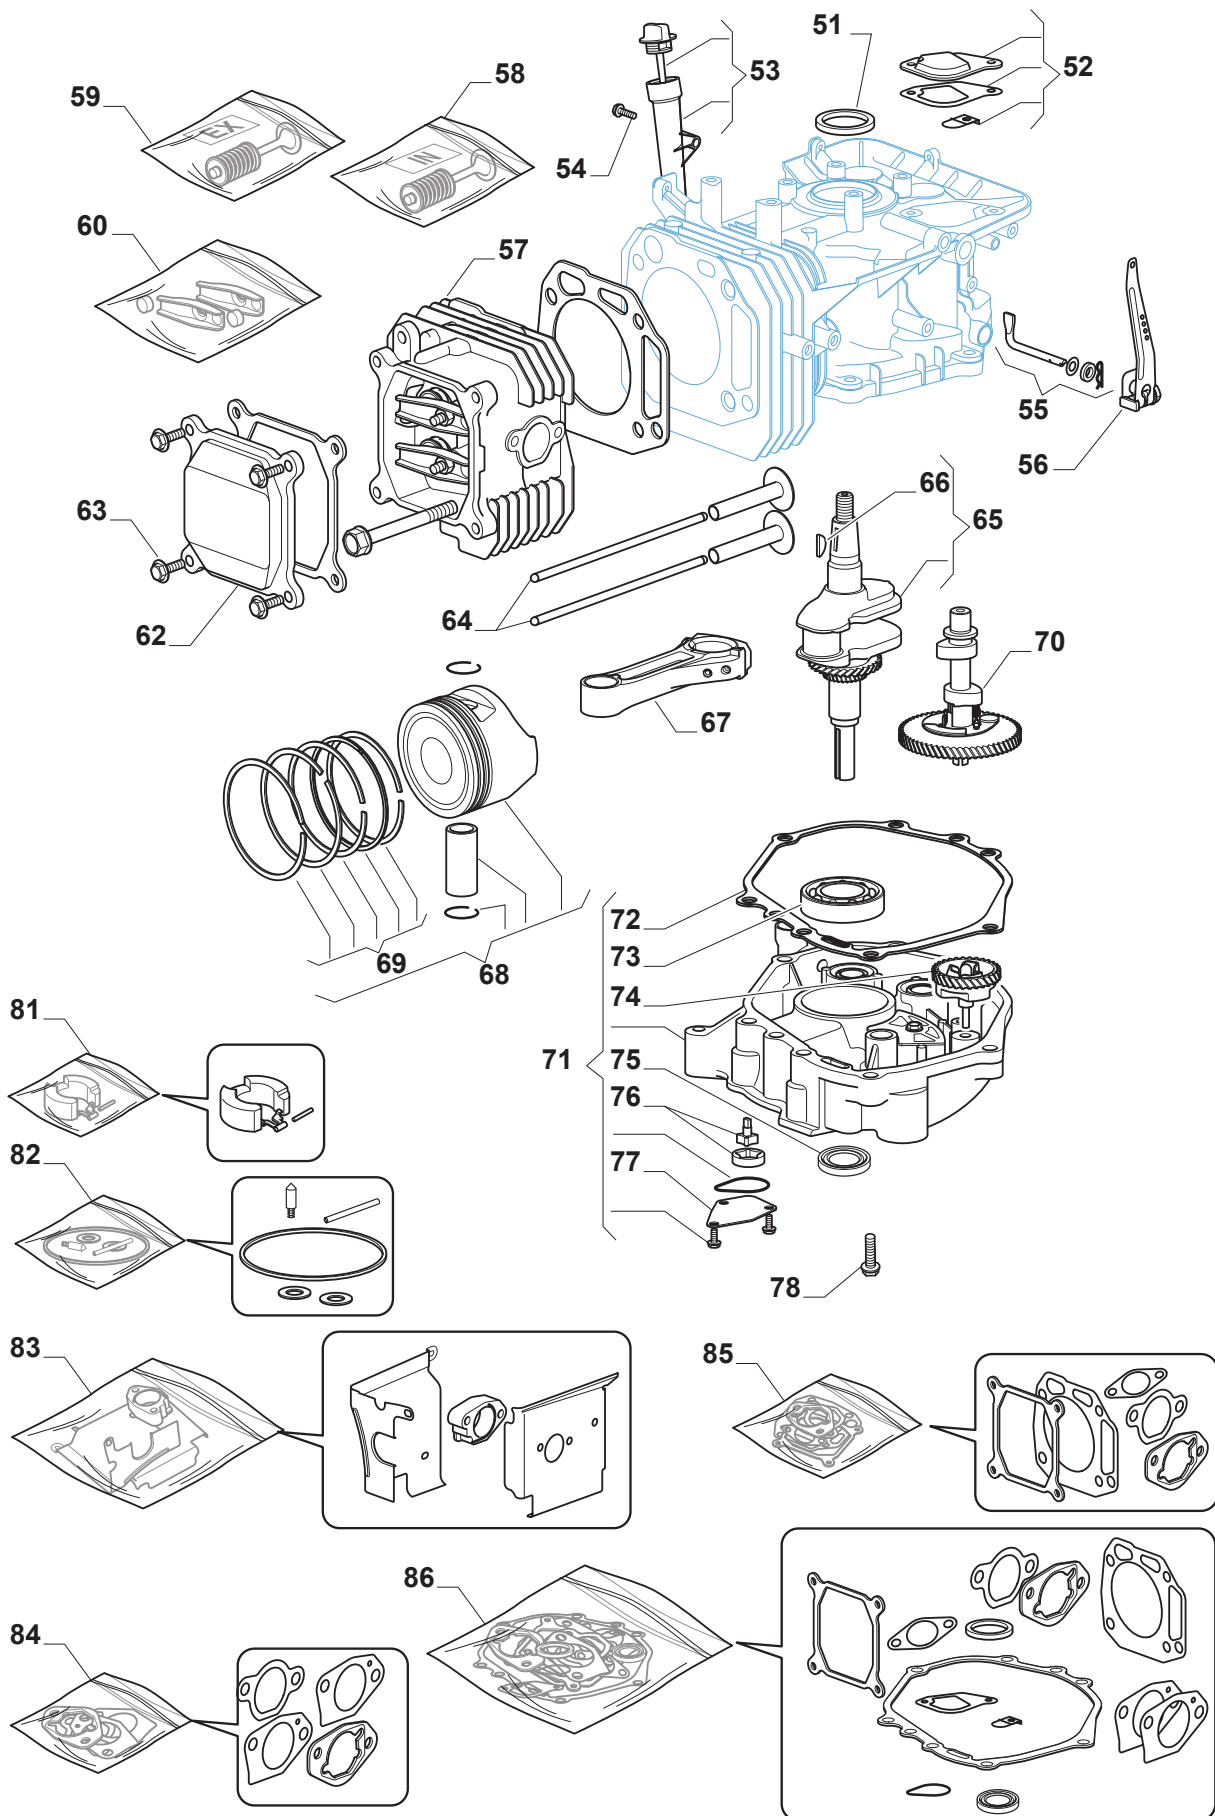

Fig.	Q.ty	Part No	Description	Notes
1	1	325580503/0	Steering Plate Cover	
2	1	325961219/0	Steering Wheel	
5	1	125722472/0	Seat	
6	4	112792611/0	Screw	
7	4	112540260/0	Grower	
8	4	112523060/0	Washer	

Fig.	Q.ty	Part No	Description	Notes
1	1	118550215/0	Cover Assy	
2	1	118550203/0	Fan Cover	
3	3	112790500/0	Screw	
4	4	112791213/1	Screw	
5	1	118550237/0	Nut	
6	1	118550236/0	Starter Cup	
7	1	118550235/0	Flywheel Fan	
8	1	118550234/1	Flywheel Ass.Y	
9	1	118550214/0	Start Motor Assy	
10	2	112691100/0	Screw	
11	1	118550210/1	Coil Assy, Charge	
12	1	118550209/0	Electronic Coil	
13	1	118550448/0	Spark Plug Terminal	
14	1	9400-0244-00	Spark Plug	
15	1	118550208/0	Rectfier	
16	1	118550207/0	Output Wire, Rectifier	
17	1	118550331/1	Remote Control Assy	
18	1	118550212/0	Casing Clamp	
19	1	118550213/0	Spring	
20	1	118550239/1	Governor Rod Assy	
21	1	118550375/0	Carburetor	
22	1	118550225/1	Breather Fule Pipe	
23	1	118550202/1	Air Cleaner Assy	
24	2	118550201/0	Knob	
25	1	118550200/0	Air Cleaner Cover	
26	1	118550199/0	Air Filter	
27	1	118550762/0	Air Filter Gasket	
28	2	112292102/0	Nut	
29	1	118550432/0	Fuel Pipe	
30	1	118550354/1	Fuel Filter	
31	1	118550365/1	Kit Repair	
32	1	118550332/1	Brushhold	
33	1	118550451/0	Engine Assembled	