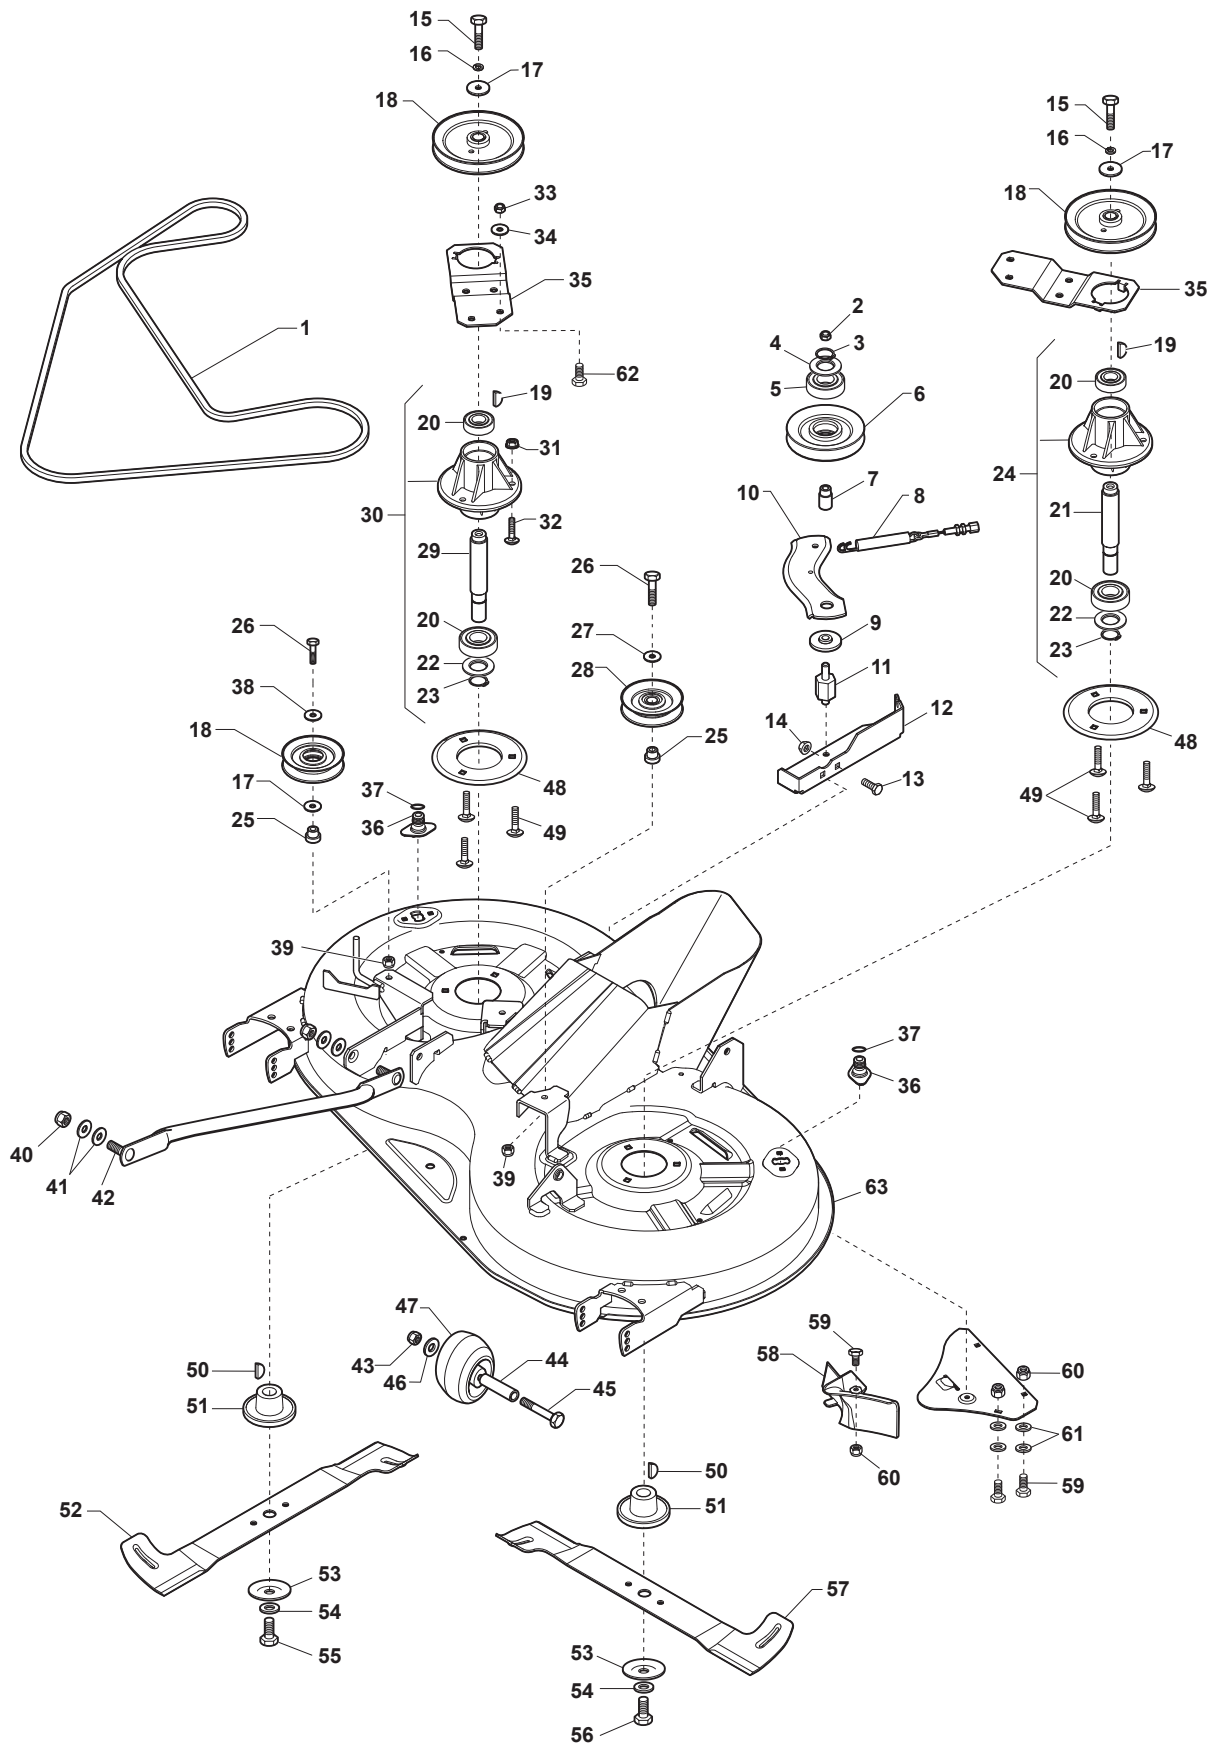

Fig.	Q.ty	Part No	Description	Notes
1	1	135061509/0	V-Belt	
2	1	112293201/0	Nut	
3	1	112524010/0	Washer	
4	1	112610800/0	Seeger	
5	1	119216041/0	Bearing	
6	1	125601595/0	Pulley	
7	1	125160052/0	Spacer	
8	1	382004618/0	Wire	
9	1	125040635/0	Bushing	
10	1	325318343/0	Lever	
11	1	125160049/0	Spacer	
12	1	325785391/0	Bracket	
13	2	112818690/0	Screw	
14	2	112154210/0	Nut	
15	2	112793102/0	Screw	
16	2	112540260/0	Grower	
17	2	125670007/0	Washer	
18	2	125601604/0	Pulley	
19	2	112139480/0	Feather	
20	4	119216040/0	Bearing	
21	1	125020804/0	Shaft	
22	2	325160501/0	Dust Cover Disc	
23	2	112609260/0	Seeger	
24	1	382207206/1	Flange Assy	
25	2	125160082/0	Spacer	
26	2	112691115/0	Screw	
27	2	112524010/0	Washer	
28	2	325601599/0	Pulley	
29	1	125020805/0	Shaft	
30	1	382207205/1	Flange Assy	
31	6	112154210/0	Nut	
32	6	112818690/0	Screw	
33	1	112154210/0	Nut	
34	1	112523060/0	Washer	
35	1	325774617/0	Stiffening	
36	2	325033086/0	Water Hose Connection	
37	2	119035000/0	Or Ring	
38	1	112523060/0	Washer	
39	2	112293201/0	Nut	
40	4	112156602/0	Nut	
41	8	325670008/1	Washer	
42	2	382000565/0	Equalizer Rod	
43	2	112293201/0	Nut	
44	2	125160072/0	Spacer	
45	2	112692100/0	Screw	
46	2	112521350/0	Washer	
47	2	182700005/0	Anti Scalp Wheel Ø 90	
48	2	325160505/0	Disc	
49	6	112139480/0	Feather	
50	2	112139100/0	Key	
51	2	125463200/0	Blade Hub	