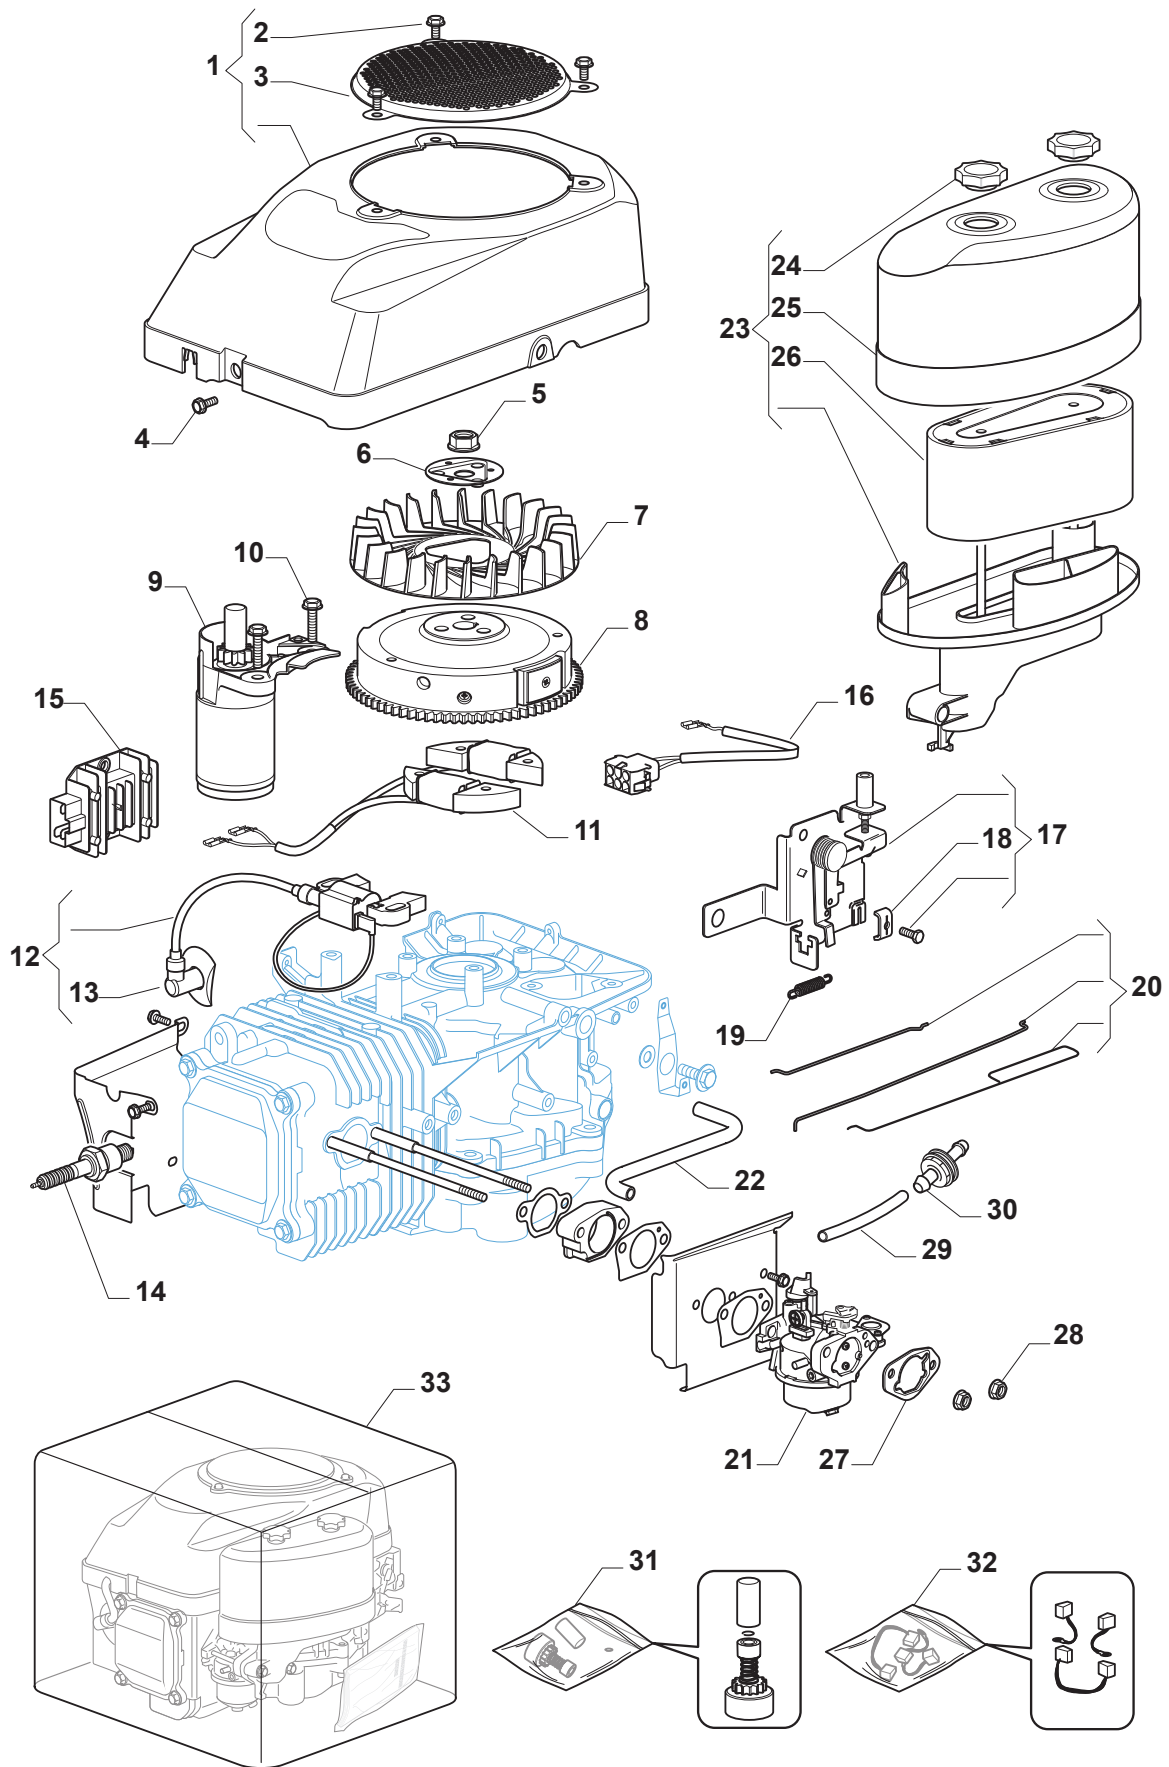

Fig.	Q.ty	Part No	Description	Notes
1	1	325580503/0	Steering Plate Cover	
2	1	325961219/0	Steering Wheel	
5	1	125722472/0	Seat	
6	4	112792611/0	Screw	
7	4	112540260/0	Grower	
8	4	112523060/0	Washer	

Fig.	Q.ty	Part No	Description	Notes
1	1	118550215/0	Cover Assy	
2	1	118550203/0	Fan Cover	
3	3	112790500/0	Screw	
4	4	112791213/1	Screw	
5	1	118550237/0	Nut	
6	1	118550236/0	Starter Cup	
7	1	118550235/0	Flywheel Fan	
8	1	118550234/1	Flywheel Ass.Y	
9	1	118550214/0	Start Motor Assy	
10	2	112691100/0	Screw	
11	1	118550210/1	Coil Assy, Charge	
12	1	118550209/0	Electronic Coil	
13	1	118550448/0	Spark Plug Terminal	
14	1	9400-0244-00	Spark Plug	
15	1	118550208/0	Rectfier	
16	1	118550207/0	Output Wire, Rectifier	
17	1	118550331/1	Remote Control Assy	
18	1	118550212/0	Casing Clamp	
19	1	118550213/0	Spring	
20	1	118550239/1	Governor Rod Assy	
21	1	118550375/0	Carburetor	
22	1	118550225/1	Breather Fule Pipe	
23	1	118550202/1	Air Cleaner Assy	
24	2	118550201/0	Knob	
25	1	118550200/0	Air Cleaner Cover	
26	1	118550199/0	Air Filter	
27	1	118550762/0	Air Filter Gasket	
28	2	112292102/0	Nut	
29	1	118550432/0	Fuel Pipe	
30	1	118550354/1	Fuel Filter	
31	1	118550365/1	Kit Repair	
32	1	118550332/1	Brushhold	
33	1	118550451/0	Engine Assembled	