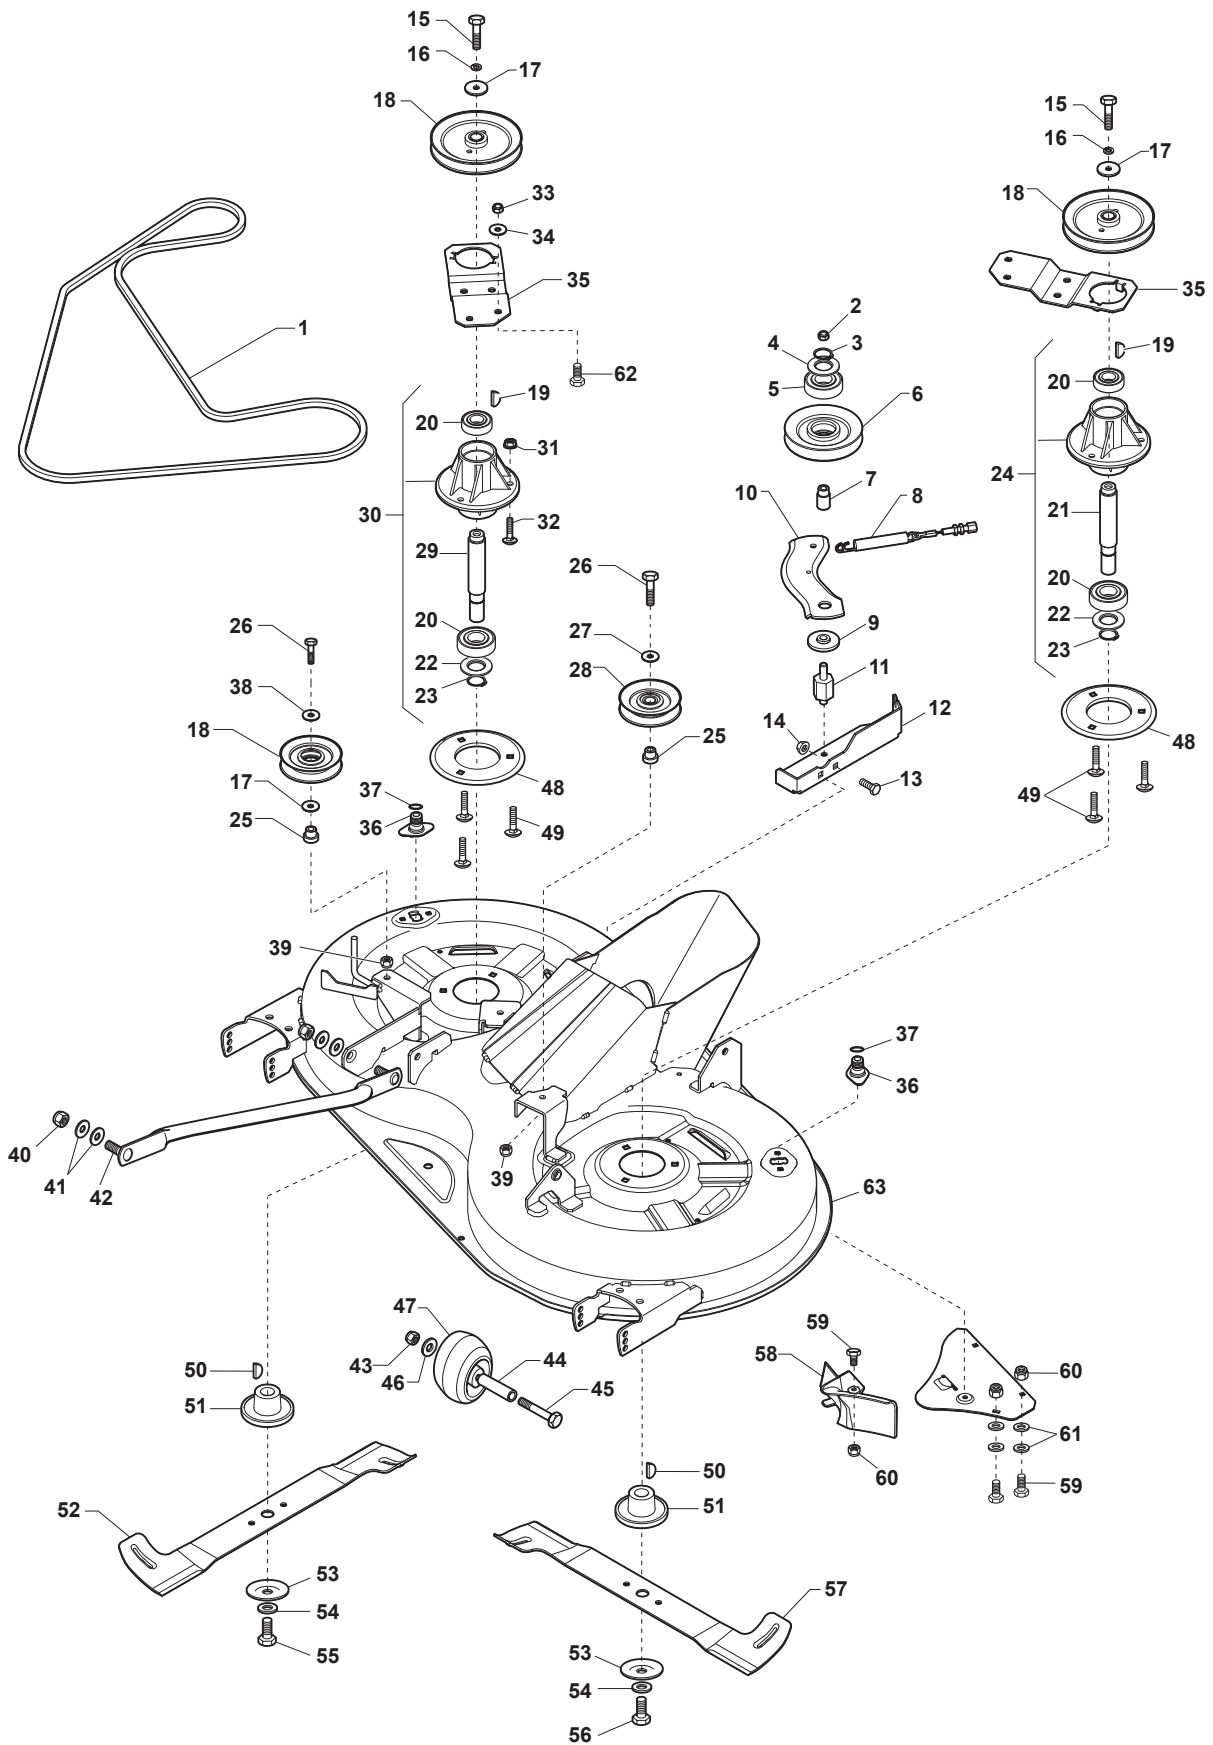

Fig.	Q.ty	Part No	Description	Notes
1	1	325394533/0	Knob	
2	1	382318255/0	Lever	
3	1	382318231/0	Axle	
4	1	112674700/0	Screw	
5	1	125430261/0	Spring	
6	1	112154510/0	Nut	
7	2	325038006/0	Bushing	
8	1	325785297/0	Support	
9	2	125943009/0	Screw	
10	1	325735515/0	Steering Sector	
11	2	125943009/0	Screw	
12	1	112793701/0	Screw	
13	1	125040636/1	Bushing	
14	1	125601579/0	Pulley	
15	1	382004620/0	Wire	
16	1	112523060/0	Washer	
17	1	112293201/0	Nut	
21	1	382318297/0	Axle	
22	4	112735599/0	Screw	
23	2	325547231/0	Plate	
24	1	124487997/0	Cotter Pin	
25	2	112521390/0	Washer	
26	2	325670010/0	Antifriction Washer	
27	1	125033109/0	Connecting Rod	
28	1	325670010/0	Antifriction Washer	
29	1	382318293/0	Axle	
30	1	124487997/0	Cotter Pin	
31	1	325547231/0	Plate	
32	2	112735599/0	Screw	
34	3	325670008/1	Washer	
35	3	125510107/1	Pin	
36	3	112156602/0	Nut	
37	3	112295200/0	Nut	
38	3	125840012/0	Tie Rod	
39	3	325670008/1	Washer	
41	3	124487998/0	Cotter Pin	
43	3	112156602/0	Nut	
44	6	325670008/1	Washer	