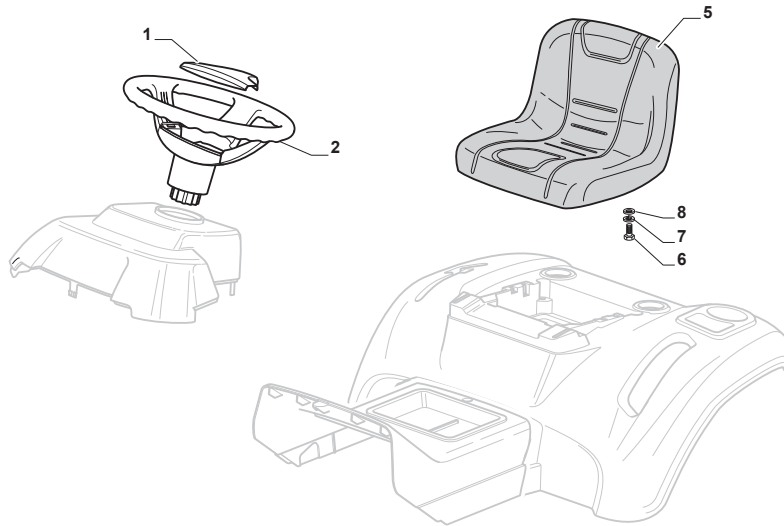

Fig.	Q.ty	Part No	Description	Notes
1	1	114361553/1	Label	
3	1	114363699/0	Label	
4	1	114361438/0	Label	
5	1	114366142/0	Label	
6	1	114363700/0	Label	
8	1	114356699/1	Label	

Fig.	Q.ty	Part No	Description	Notes
15	1	325140112/0	Deflector	
19	1	325547414/0	Plate	
1	1	382869038/0	Muffler Protection	
2	4	125943008/0	Screw	
3	2	125160074/0	Spacer	
5	2	382650211/0	Stiffening	
6	1	382033119/0	Tow Bar Assy	
7	2	112155000/0	Nut	
8	1	125510021/1	Hitch Pin	
9	1	124487999/0	Spring Pin	
16	1	325394021/0	Handle	
17	1	125510077/0	Pin	
18	1	125430245/0	Spring	
20	1	112735403/0	Screw	
21	1	325280000/1	Handgrip	
22	1	125840011/1	Tie Rod	
23	2	125253004/0	Mulch.Kit Fixing Hook	
25	1	325600093/0	Ejection Guard	
26	1	382869044/0	Support	
27	2	125510022/1	Pin	
29	2	112689515/0	Screw	
30	2	112154510/0	Nut	
31	1	124487999/0	Spring Pin	
32	1	382180028/0	Outfit, Screws	
28	2	125580040/0	Stake	