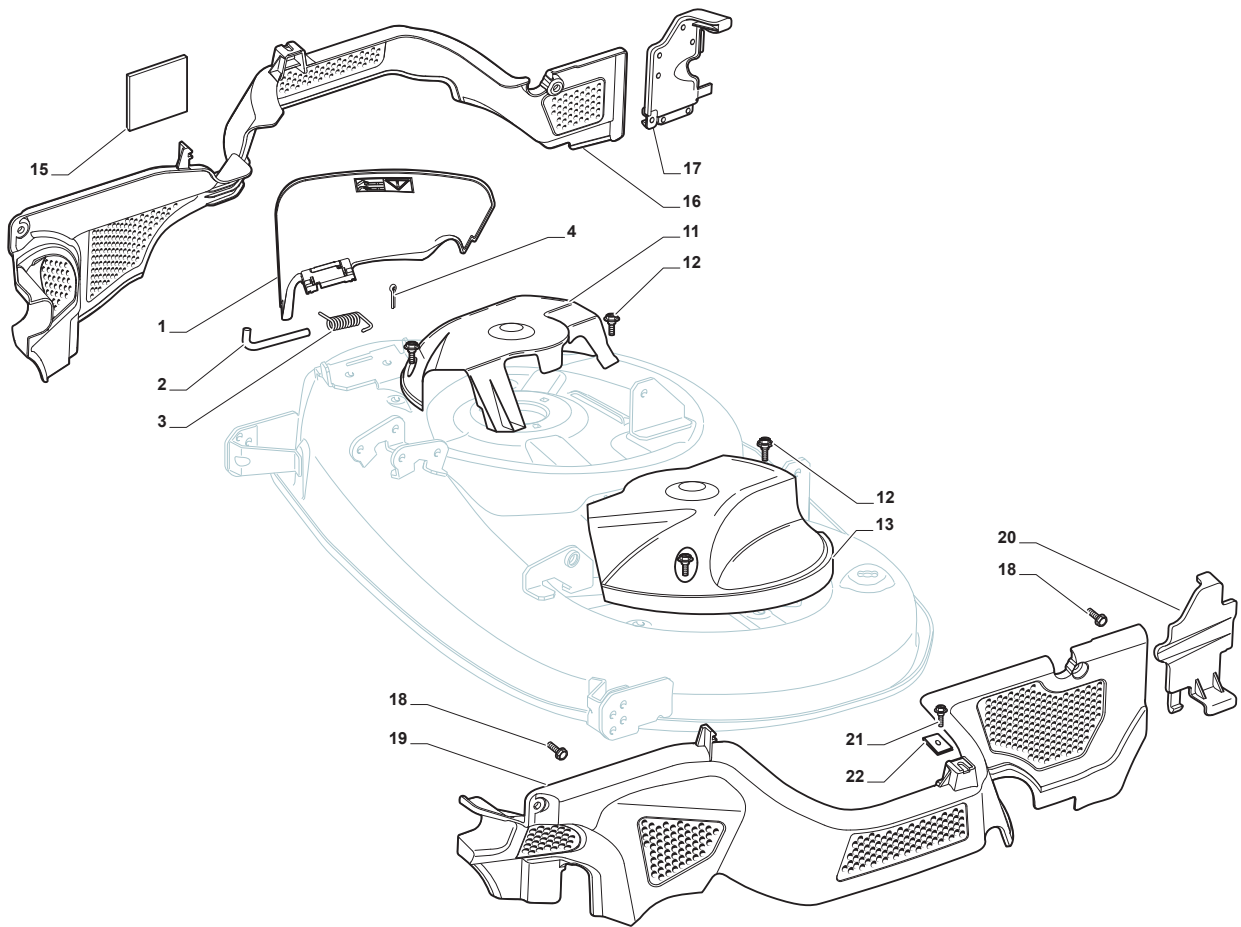

# BT 98 SD

Ride-on SD 98-108 cm Cutting Plate

Issue 48 - 2016

Fig.	Q.ty	Part No	Description	Notes
69	2	112523060/0	Washer	
70	2	112154210/0	Nut	

Fig.	Q.ty	Part No	Description	Notes
1	1	325600077/2	Exit Protection	
2	1	125510073/0	Fulcrum Pin	
3	1	125430242/1	Spring	
4	1	112141418/0	Cotter Pin	
11	1	325600078/0	Right Belt Protection Carter	
12	4	125943006/0	Screw	
13	1	325600079/0	Left Belt Protection	
15	1	325600084/0	Guard	only 98cm
16	1	325060154/0	Case	
17	1	325600082/0	Guard	
18	4	125943011/0	Screw	
19	1	325060155/0	Case	
20	1	325600083/0	Guard	
21	2	127943051/0	Screw	
22	2	112437506/0	Plate	