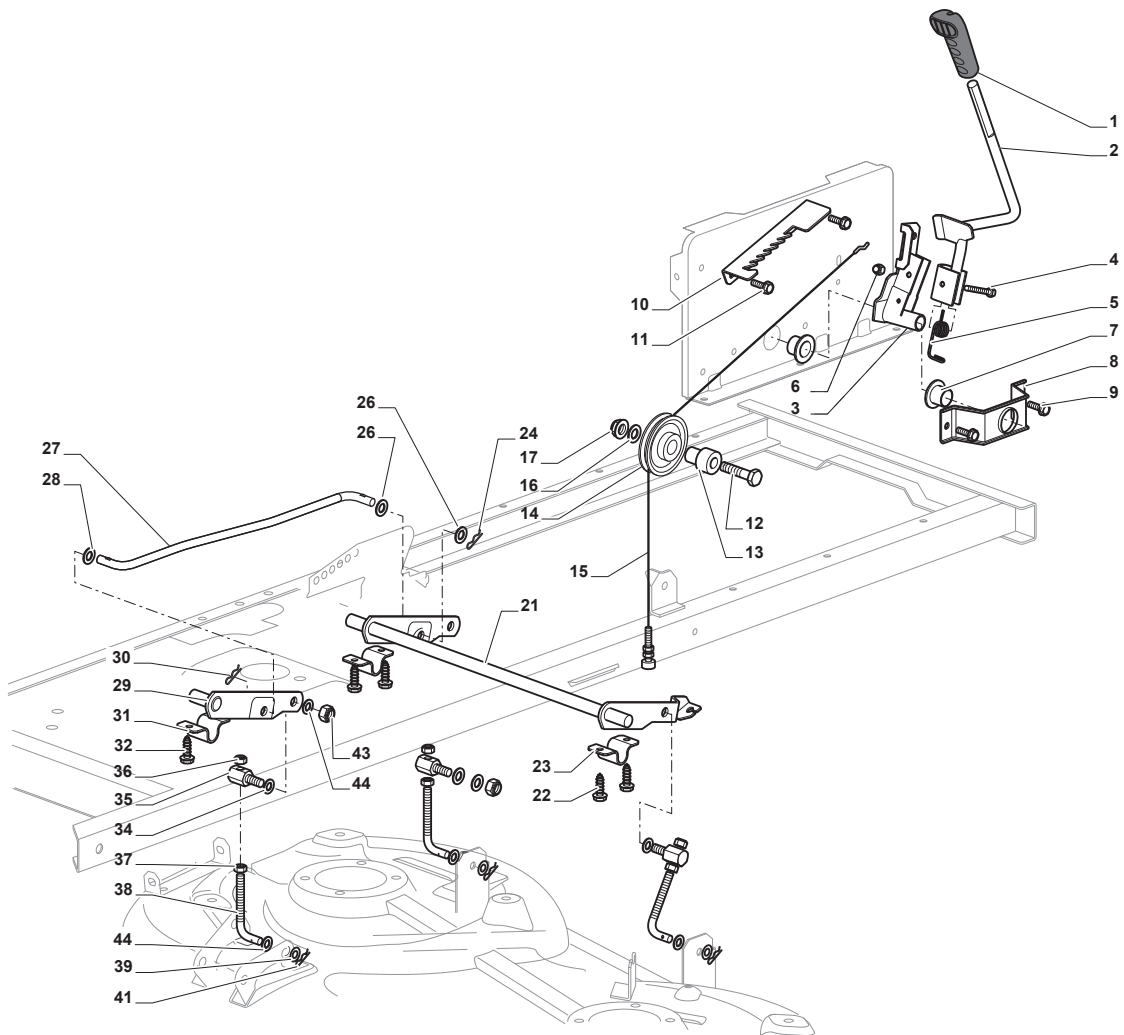

Fig.	Q.ty	Part No	Description	Notes
1	1	325394532/0	Knob	
2	1	382318233/0	Lever	
3	1	382774259/1	Clamp	
4	1	112692050/0	Screw	
5	1	125430226/0	Spring	
6	1	112155000/0	Nut	
7	1	125510035/0	Pin	
8	1	322672151/0	Antifriction Washer	
9	1	112293201/0	Nut	
10	1	112523060/0	Washer	
11	1	112155010/0	Nut	
12	1	382000567/0	Rod	
13	1	112154210/0	Nut	
14	1	112521340/0	Washer	
15	1	325318235/0	Lever	
16	1	112141418/0	Cotter Pin	
17	1	112735520/0	Screw	
18	1	112540040/0	Washer	
19	1	322680009/0	Washer	
21	4	112691600/0	Screw	
22	4	112521350/0	Washer	
23	1	118400910/3	Transmission	
24	4	112155000/0	Nut	
25	1	182601509/0	Pulley	
26	1	112139430/0	Key	
27	1	112608950/0	Seeger	
28	1	125270329/0	Belt Guide	
29	2	112735599/0	Screw	
30	1	125270330/0	Belt Guide	
31	4	125943009/0	Screw	
32	2	325785315/0	Support	
33	1	114363451/0	Label	
34	1	119410608/1	Neutral Switch (Mech.)	
35	1	325785483/0	Support	
36	2	112815200/0	Screw	
37	2	112154510/0	Nut	
38	1	119410614/0	Microswitch	
39	2	112792611/0	Screw	
40	2	112155000/0	Nut	
41	2	125670005/2	Washer	
43	6	125670005/2	Washer	
44	2	112001010/0	Benzing Ring	
45	2	322110233/0	Hub Cover	
46	2	382000597/0	Rimm	
47	2	125950000/0	Valve	
48	2	125590015/0	Tyre	
49	2	112540221/0	Washer	
50	2	133800001/0	Faston Terminal	No more supplied with the transmission