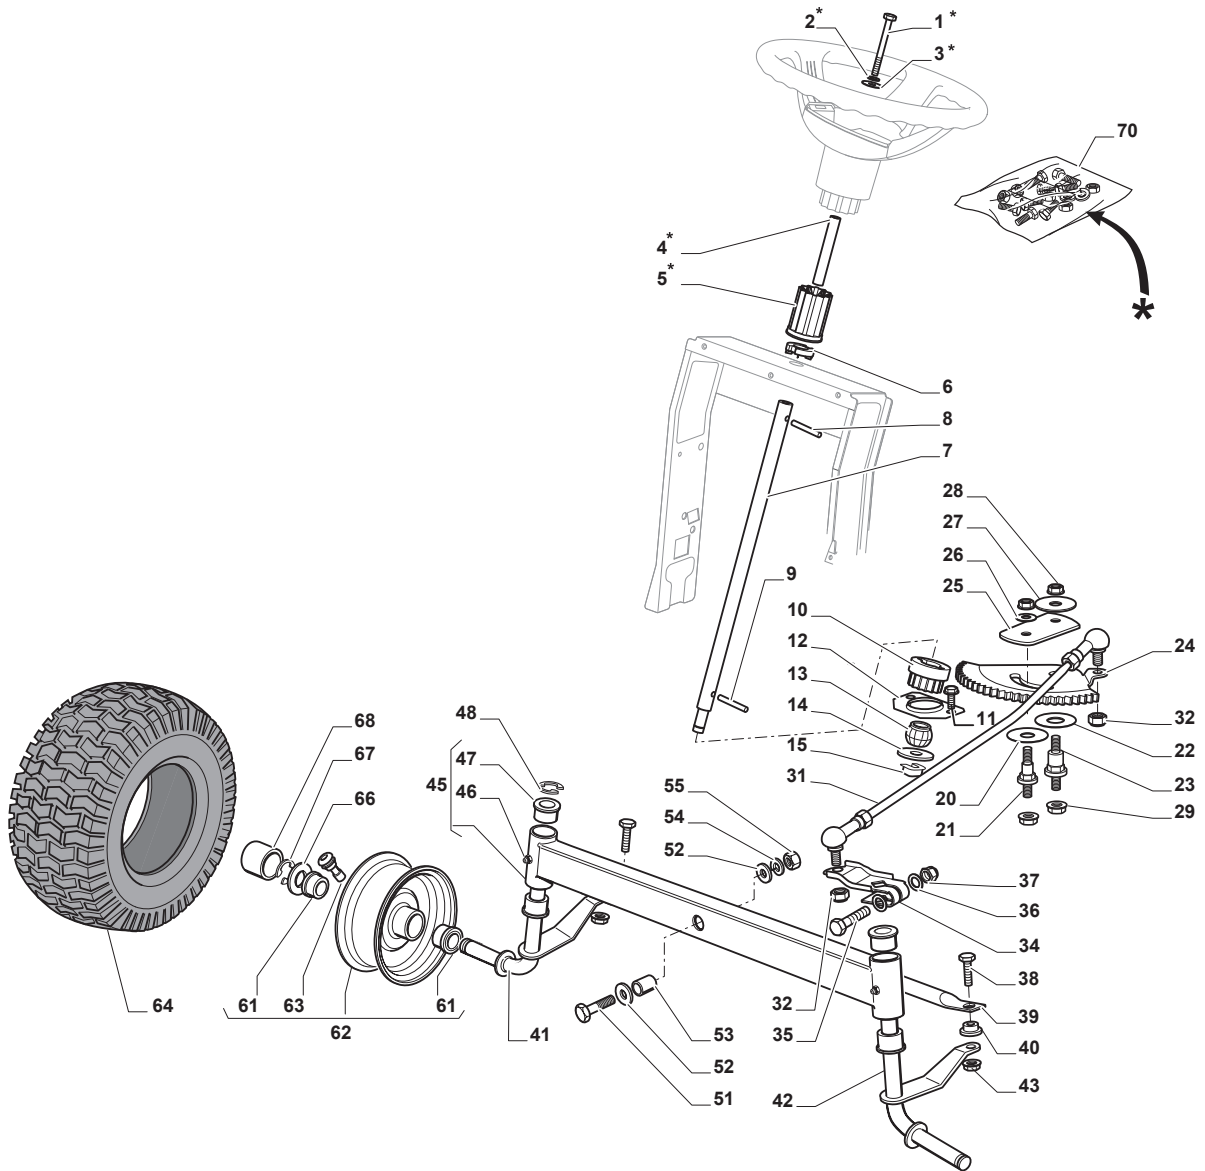

Fig.	Q.ty	Part No	Description	Notes
1	1	112692050/0	Screw	
2	1	112540260/0	Grower	
3	1	112523070/0	Washer	
4	1	125160047/0	Spacer	
5	1	325785318/0	Support	
6	1	325038008/0	Bushing	
7	1	125520007/0	Steering Column	
8	1	112620300/0	Spring	
9	1	112622650/0	Dowel pin	
10	1	125570003/0	Pinion	
11	2	127943051/0	Screw	
12	1	325785213/1	Support	
13	1	325743000/0	Joint	
14	1	112521370/0	Washer	
15	1	112436030/0	Plate	
20	1	322672151/0	Antifriction Washer	
21	1	125510104/0	Pin	
22	1	125670023/0	Washer	
23	1	125510109/0	Pin	
24	1	325735519/0	Steering Sector	
25	1	325547233/0	Plate	
26	1	112369500/0	Elastic Washer	
27	1	122160400/0	Elastic Disc	
28	2	112155010/0	Nut	
29	2	112154210/0	Nut	
31	1	382000566/1	Steering Rod	
32	2	112156602/0	Nut	
34	1	325318243/0	Lever	
35	1	112692390/0	Screw	
36	2	112521360/0	Washer	
37	1	112156602/0	Nut	
38	2	125510103/0	Pin	
39	1	325840029/0	Tie Rod	
40	2	325038007/0	Bushing	
41	1	382230369/0	Right Stub Axle	
42	1	382230371/0	Left Stub Axle	
43	2	112155000/0	Nut	
45	1	382034030/0	Equalizer With Bush And Lubricator	
46	2	112379511/0	Grease Dispenser	
47	4	125034002/1	Bushing	
48	1	112001010/0	Benzing Ring	
51	1	112692695/0	Screw	
52	2	112523100/0	Washer	
53	1	125160016/1	Spacer	
54	1	112587100/0	Grower	
55	1	112295300/0	Nut	
61	4	125122200/2	Bearing	
62	2	182000598/0	Rimm	
63	2	125950000/0	Valve	
64	2	125590014/0	Tyre	
66	2	125670005/2	Washer	