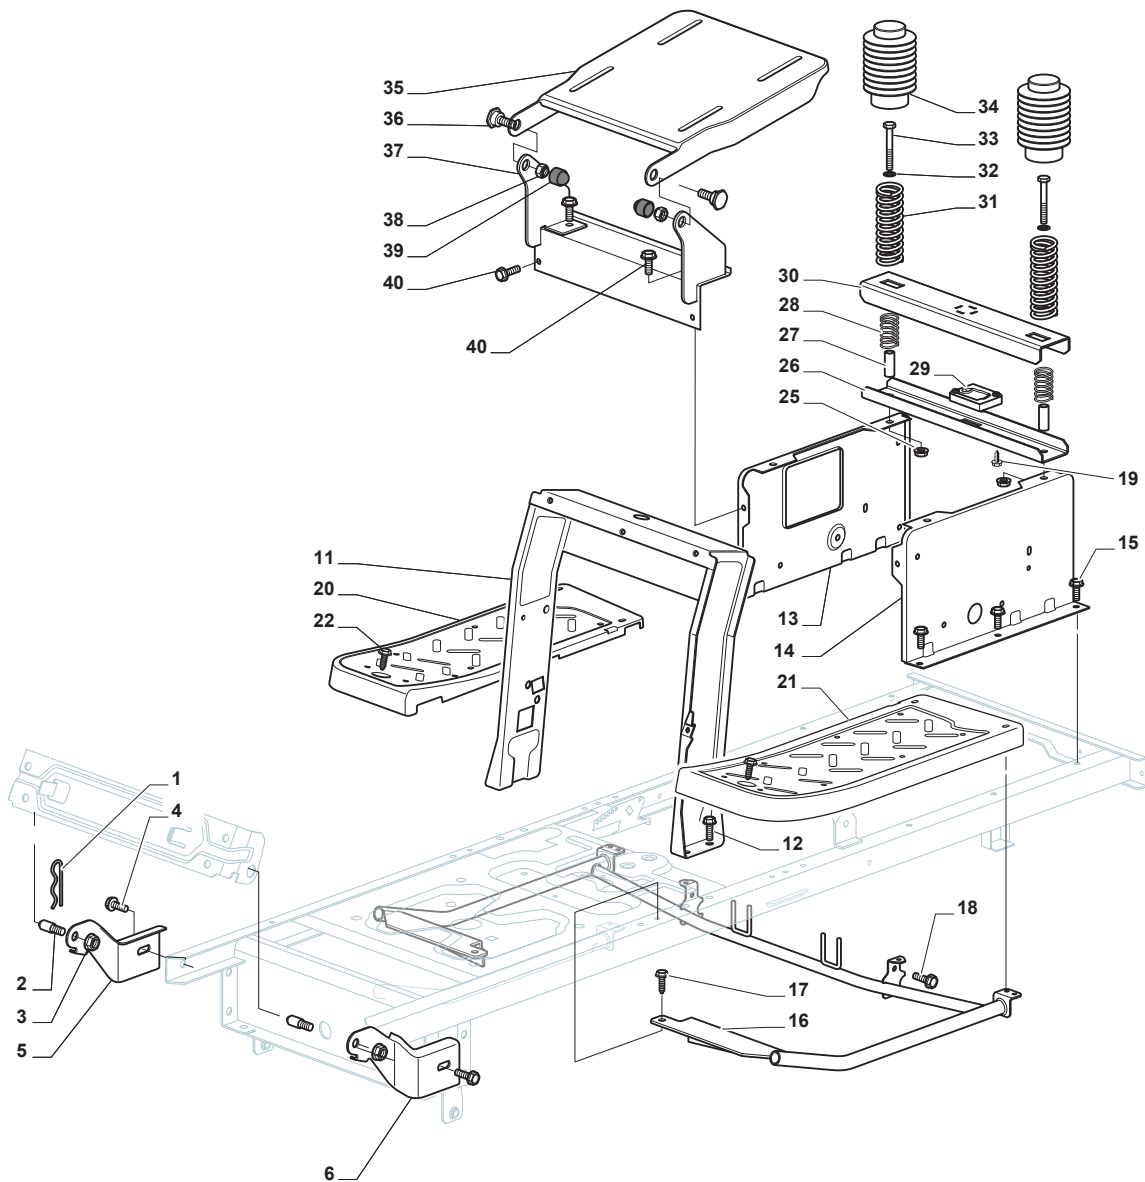

THIS INFORMATION IS NOT INTENDED FOR SALE OR RESALE, AND THIS NOTICE MUST REMAIN ON ALL COPIES.

Engineered to amaze you

Fig.	Q.ty	Part No	Description	Notes
1	1	124487998/0	Cotter Pin	
2	2	125510079/1	Pin	
3	2	112155000/0	Nut	
4	2	112735599/0	Screw	
5	1	325547225/0	Right Plate	
6	1	325547227/0	Left Plate	
11	1	382785169/1	Steering Column Support	
12	4	125943009/0	Screw	
13	1	325785331/1	Right Seat Support	
14	1	325785333/1	Left Seat Support	
15	6	125943009/0	Screw	
16	1	382785179/0	Footboard Support	
17	2	125943009/0	Screw	
18	2	125943009/0	Screw	
19	2	112728686/0	Screw	
20	1	325500041/1	Right Footboard	
21	1	325500043/1	Left Footboard	
22	2	112735599/0	Screw	
25	2	112293201/0	Nut	
26	1	325820109/0	Seat Support	
26	1	325820109/1	Seat Support	
27	2	125160048/0	Spacer	
28	2	125430263/0	Spring	
29	1	325785379/1	Support	
30	1	325820111/1	Switch Comand Cross	
31	2	125430264/0	Spring	
32	2	112521350/0	Washer	
33	2	112691400/0	Screw	
34	2	325122002/0	Hood	
35	1	382547061/0	Plate	
36	2	122524970/3	Pin	
37	1	382820151/0	Seat Support	
38	2	112155010/0	Nut	
39	2	118203854/0	Cap	
40	4	125943009/0	Screw	

Fig.	Q.ty	Part No	Description	Notes
1	1	325076899/1	Engine Hood Black	
2	1	325410887/0	Right Grill	
3	1	325410888/0	Left Grill	
4	1	325785317/0	Engine Hood Support	
5	4	112735403/0	Screw	
6	1	325263302/1	Air Intake Grill	
7	4	112728692/0	Screw	
9	1	114363452/0	Label	
11	1	325785298/0	Dashboard Support	
12	4	125943010/0	Screw	
13	2	325270325/0	Guide	
14	2	112735599/0	Screw	
15	3	112735406/0	Screw	
16	3	112523040/0	Washer	
17	1	325120259/1	Dashboard	
18	2	125943010/0	Screw	
19	2	325260003/0	Grommet	
21	1	325120203/0	Cover	
25	1	325110397/1	Cover, Black	
26	1	125943010/0	Screw	
33	4	112735406/0	Screw	
34	1	325110400/0	Black Wheels Cover	
35	1	112437506/0	Plate	
36	2	125943010/0	Screw	
37	2	112735406/0	Screw	
38	2	112523040/0	Washer	
39	1	325547208/2	Plate	
40	2	125943010/0	Screw	
42	1	325110384/0	Right Footboard Cover	
43	1	325110385/0	Left Footboard Cover	
55	1	325207191/0	Plate	