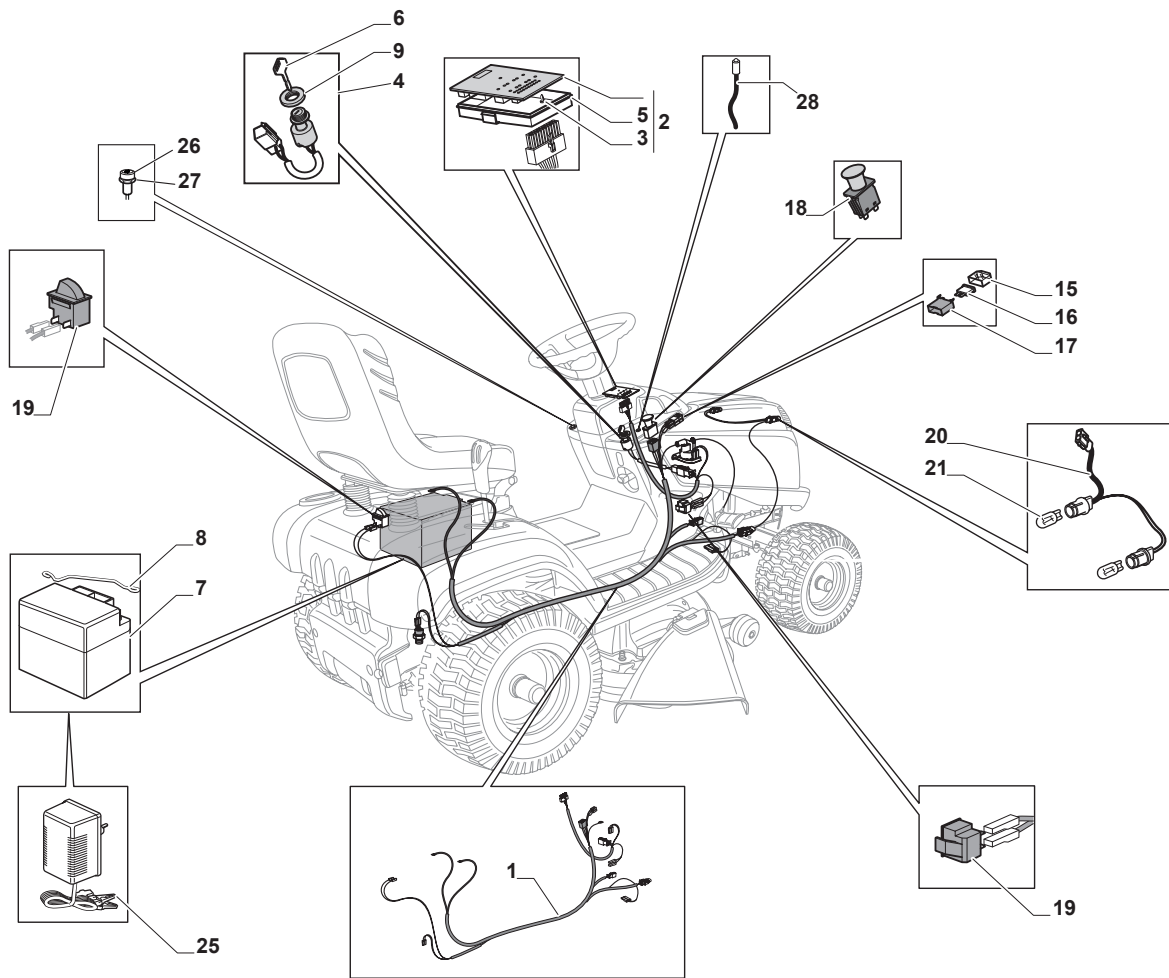

Fig.	Q.ty	Part No	Description	Notes
1	1	125795001/1	Cap	
2	4	125943006/0	Screw	
3	1	325735126/0	Fuel Tank	
4	4	118375051/1	Fair Led	
5	1	325869057/0	Connecting Tube	
6	1	118562996/0	Shut out valve	
11	4	112735108/1	Screw	
12	1	127598060/0	Oil Discharge Extension	
13	1	118401001/1	Oil Seal	
14	1	118737849/0	Plug	
15	1	325108044/1	Conveyor	
21	2	112792611/0	Screw	
22	2	112540260/0	Grower	
23	1	382598045/0	Muffler Protection	
24	1	182750010/0	Muffler	
25	2	112360425/0	Nut	
26	2	112792611/0	Screw	
27	2	112540260/0	Grower	
28	1	118738231/1	Exhaust Tube	
29	2	112737450/0	Screw	
30	2	112540260/0	Grower	
35	1	325394531/0	Knob	
36	1	182000215/0	Accelerator	
37	1	112726389/0	Screw	
38	1	112290800/0	Nut	
39	2	112726389/0	Screw	
40	2	112540020/0	Washer	
41	2	112521310/0	Washer	
42	1	114363697/0	Label	
51	1	118736111/0	Starter Relay	
52	2	112360352/0	Nut	
53	1	1134-3901-01	Solenoid	
54	1	118564864/1	Protection	
55	1	112790781/0	Screw	
56	2	112154510/0	Nut	

Fig.	Q.ty	Part No	Description	Notes
1	1	182040195/1	Cables Ass.Y	
2	1	382722443/1	Electronic Card	
3	1	112735101/0	Screw	
4	1	118450075/1	Starting Switch	
5	1	325600090/1	Card Protection	
6	1	118210023/0	Starting Key	
7	1	118120002/1	Battery	
8	1	125430265/1	Spring	
9	1	118400863/0	Screwed Ring	
15	2	133215000/0	Cover	
16	1	133340036/0	Fuse 25 A	
16	1	133340040/0	Fuse 10 A	
17	2	133500007/0	Fuse Carrier	
18	1	118450074/0	Clutch Switch	
19	2	119410613/0	Microswitch	
20	1	182040186/0	Cable	for Lamp Version
21	2	118459100/0	Lamp For Lights	
25	1	182180090/0	Battery Charger 12V 1A - CE Plugg	CE plugg
26	1	325605003/0	Button	
27	1	325256250/0	Screwed Ring	
28	1	182040174/0	Led Wiring Assy	