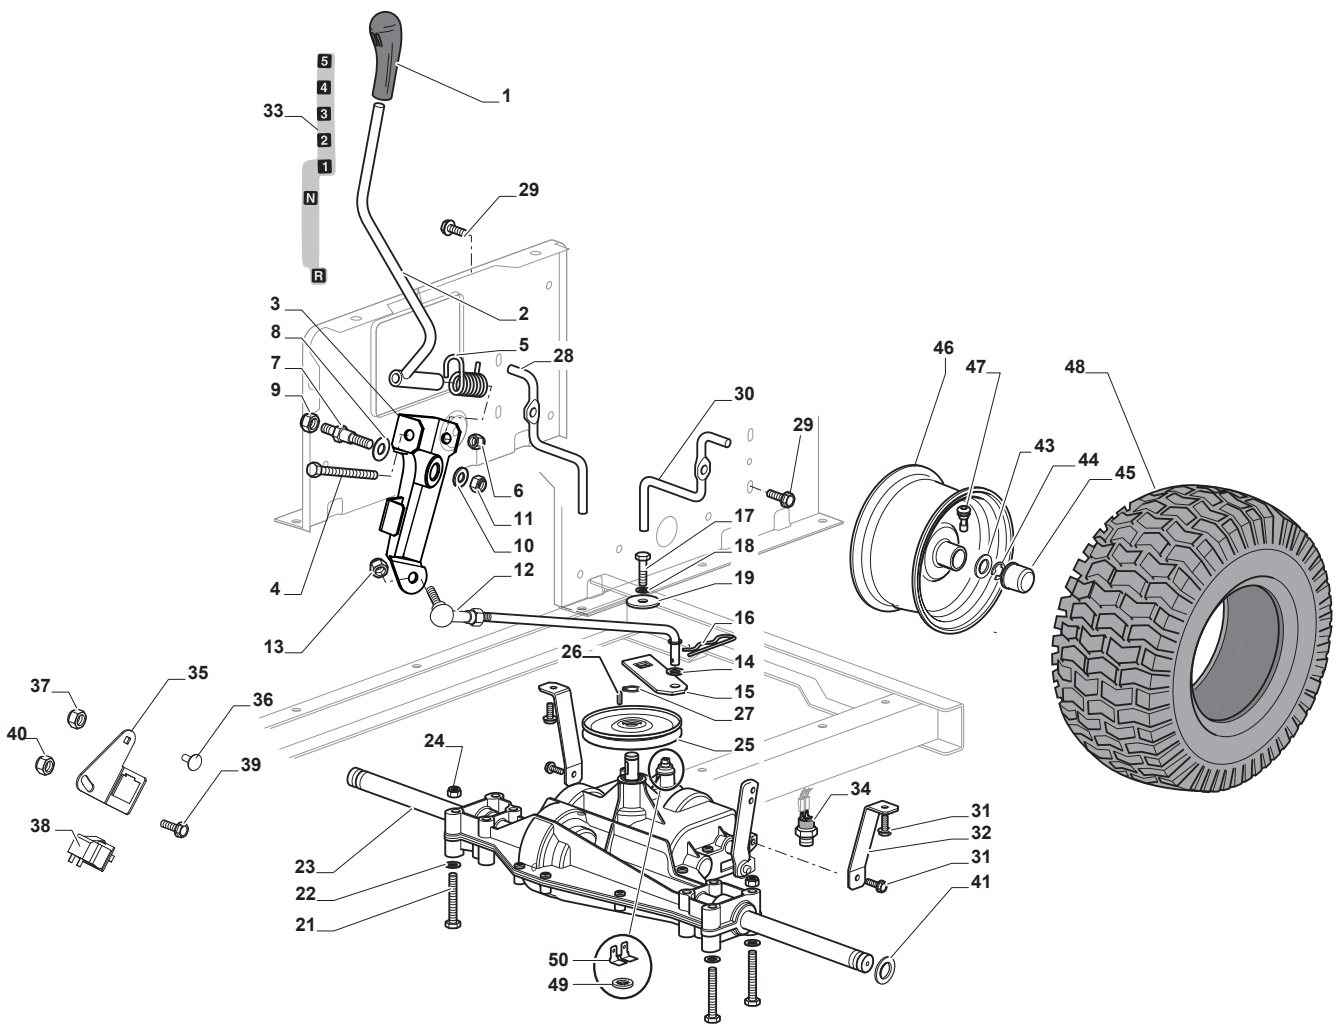

# BT 98 SD

Ride-on SD 98-108 cm Steering

Issue 48 - 2016

Fig.	Q.ty	Part No	Description	Notes
67	2	112001010/0	Benzing Ring	
68	2	322110233/0	Hub Cover	
70	1	382180124/0	Outfit, Screws	

Fig.	Q.ty	Part No	Description	Notes
1	1	325110391/0	Clamp Cover	
2	1	382500047/1	Pedal	
3	4	112735599/0	Screw	
4	2	325547231/0	Plate	
5	1	382000568/0	Rod	
6	1	112521350/0	Washer	
7	1	112436050/0	Plate	
8	1	325670011/0	Antifriction Washer	
9	1	112155000/0	Nut	
10	1	125510116/0	Pin	
11	1	125160021/0	Spacer	
12	1	125601567/0	Pulley	
13	2	112524010/0	Washer	
14	2	125580030/0	Belt Guide Peg	
15	2	112360425/0	Nut	
20	1	135062014/0	Belt	
21	1	325601599/0	Pulley	
22	1	112691400/0	Screw	
23	1	125160083/0	Spacer	
24	1	112523060/0	Washer	
25	1	112155000/0	Nut	
26	1	112155000/0	Nut	
27	1	112523060/0	Washer	
28	1	125601554/0	Pulley	
29	1	382318283/0	Lever	
30	1	112691600/0	Screw	
31	2	125038002/1	Bushing	
32	1	125160027/0	Spacer	
33	1	112155000/0	Nut	
34	1	125430262/0	Spring	
35	1	382820016/1	Tie Rod	
36	1	112293201/0	Nut	
37	1	124487997/0	Cotter Pin	
38	1	112604899/0	Crown Fastener	
41	1	125394509/1	Knob	
42	1	125033113/0	Rod	
43	1	325253011/1	Hook	
44	1	122524970/3	Pin	
45	1	112155000/0	Nut	
46	1	125430213/0	Spring	
47	1	112523060/0	Washer	