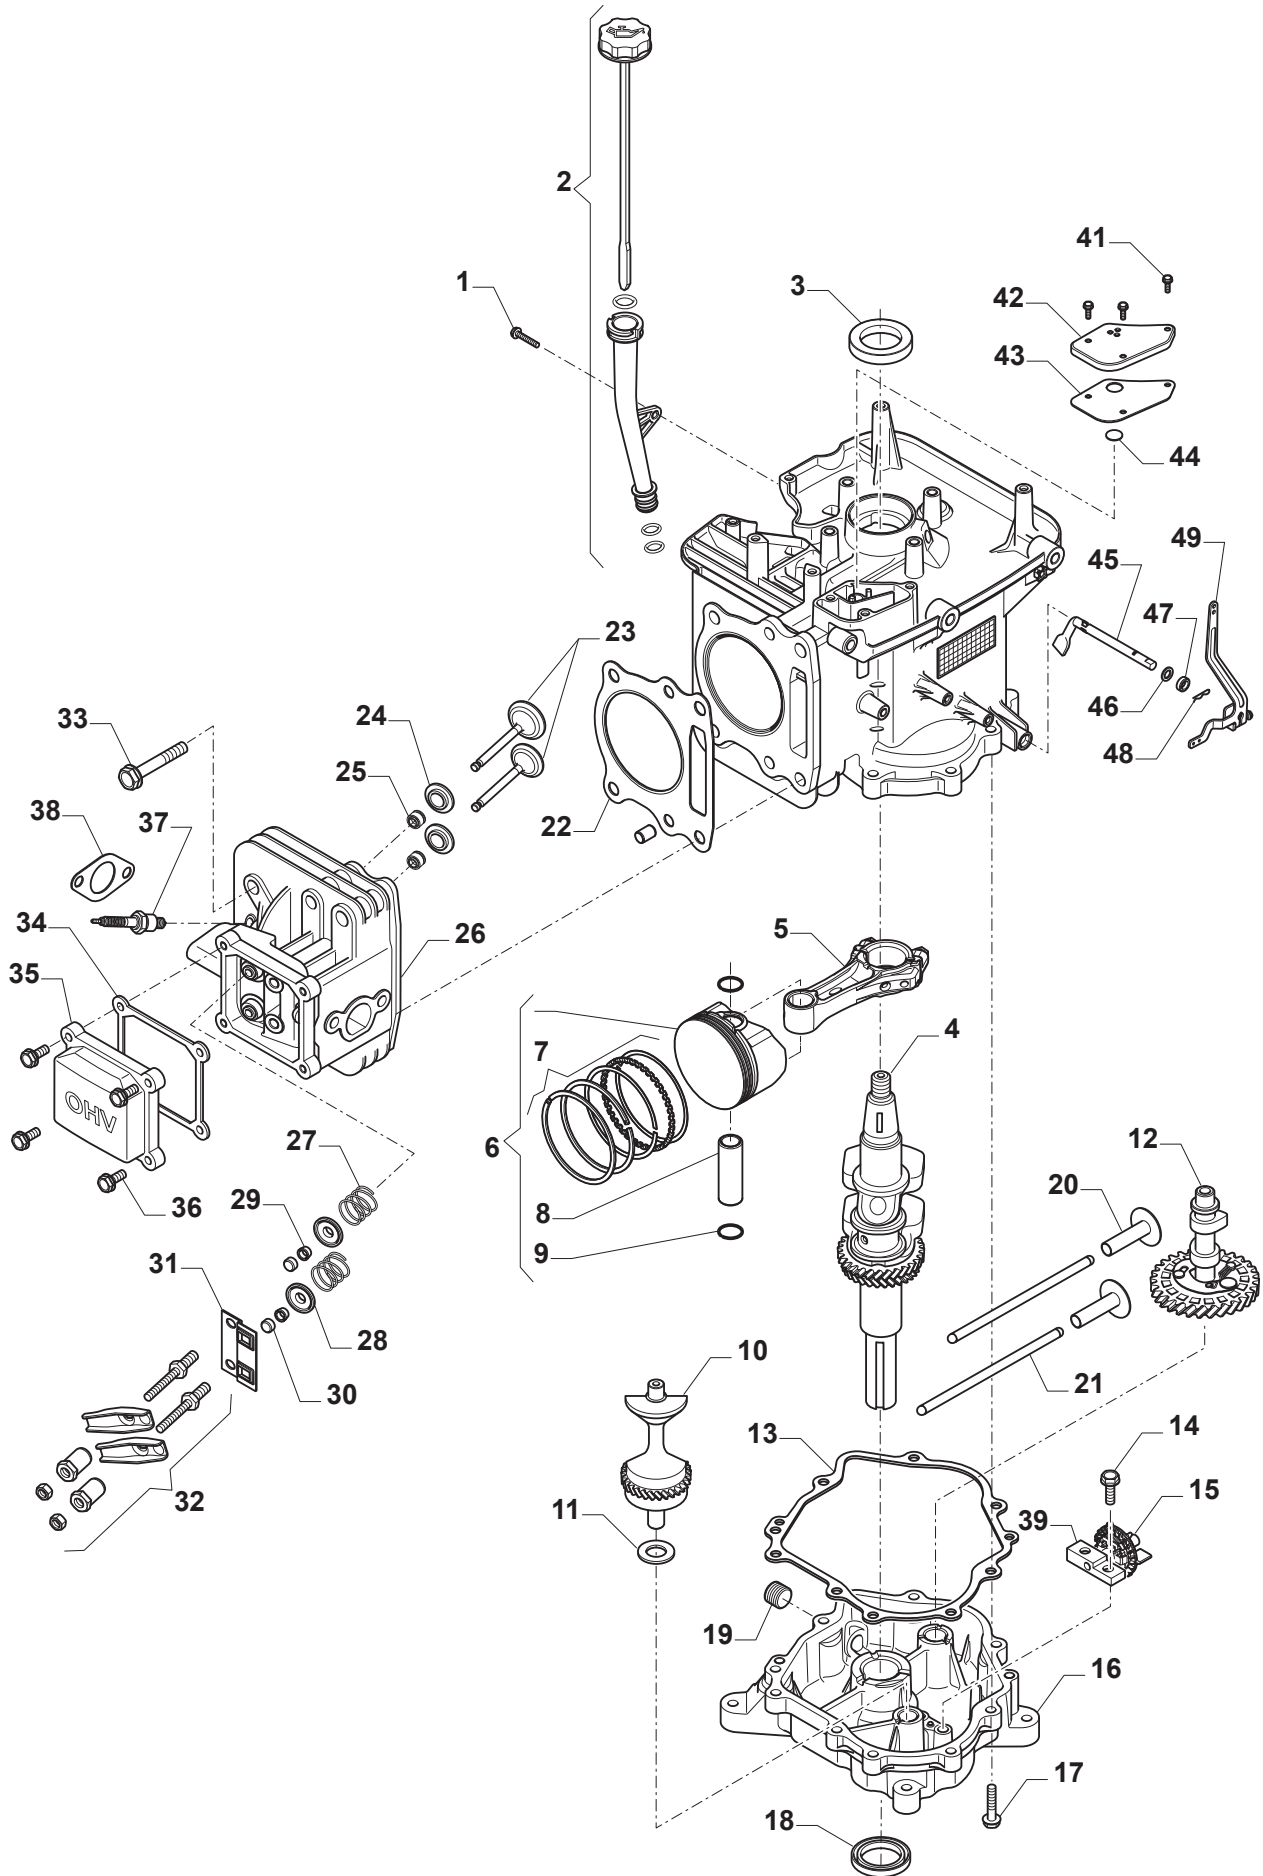

Fig.	Q.ty	Part No	Description	Notes
1	1	9959-0620-16	Screw	
2	1	118551375/0	Oil Filler Assy	
3	1	118551418/0	Oil Seal	
4	1	118551387/0	Crankshaft	
5	1	118551386/0	Connecting Rod Assy	
6		118551423/0	Piston Assy	
7	1	118551385/0	Piston, Ring Set	
8	1	118551384/0	Piston Pin	
9	2	118551283/0	Washer, Piston Pin	
10	1	118551388/0	Counterweight	
11	1	118551282/0	Washer	
12	1	118551389/0	Camshaft Assy	
13	1	118551376/0	Crankcase Gasket	
14	1	112791500/0	Screw	
15	1	118551403/0	Speed Governor Assy	
16	1	118551425/0	Crankcase Cover	
17	9	9959-0840-16	Screw	
18	1	118551418/0	Oil Seal	
19	1	118551373/0	Oil Drain Plug	
20	2	118551252/0	Valve Lifter	
21	2	118551390/0	Push Rod	
22	1	118551381/0	Gasket	
23	1	118551289/0	Valve Assy, Intake + Exhaust	
24	2	118551245/0	Plate	
25	2	118551248/0	Gasket	
26	1	118551380/0	Cylinder Head	
27	2	118550529/0	Spring Valve	
28	2	118551246/0	Retainer	
29	4	118551247/0	Valve keeper	
30	2	118551244/0	Valve cap	
31	1	118551391/0	Plate	
32	2	118551250/0	Valve Arm Set	
33	6	118551427/0	Screw	
34	1	118551383/0	Seal	
35	1	118551382/0	Cover Comp., Head	
36	4	112791500/0	Screw	
37	1	9400-0244-00	Spark Plug	
38	1	118551272/0	Muffler Gasket	
39	1	118551269/0	Plate, Governor Holder	
41	3	9959-0616-16	Screw	
42	1	118551377/0	Cover	
43	1	118551378/0	Gasket, Breath Groove	
44	1	118551379/0	Valve	
45	1	118550936/0	Shaft, Governor Arm	
46	1	118550666/0	Washer	
47	1	118550935/0	Oil Seal	
48	1	118550934/0	Spring Pin	
49	1	118551401/0	Staffa	