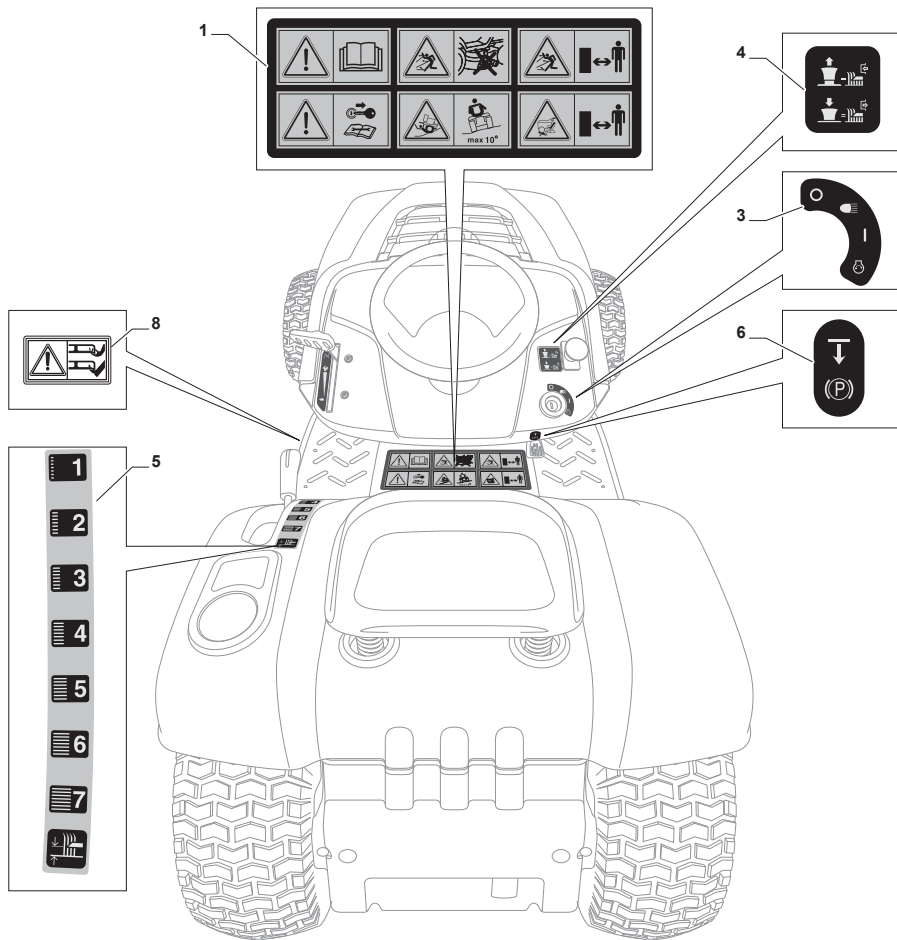

BT 98 SD

Ride-on SD 98-108 cm Labels

Issue 48 - 2016

Fig.	Q.ty	Part No	Description	Notes
1	1	114362365/1	Label	
3	1	114363699/0	Label	
4	1	114361438/0	Label	
5	1	114366142/0	Label	
6	1	114363700/0	Label	
8	1	114356699/1	Label