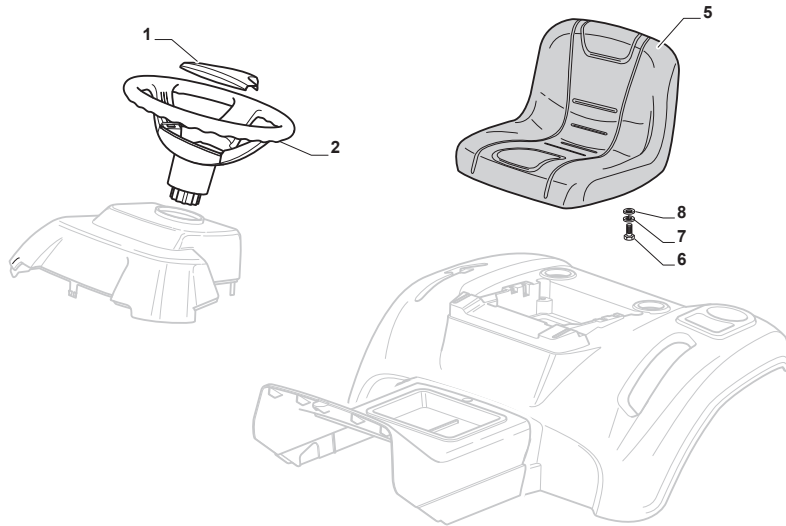

BT 98 SD

Ride-on SD 98-108 cm Seat & Steering Wheel

Issue 48 - 2016

Fig.	Q.ty	Part No	Description	Notes
1	1	325580503/0	Steering Plate Cover	
2	1	325961219/0	Steering Wheel	
5	1	125722472/0	Seat	
6	4	112792611/0	Screw	
7	4	112540260/0	Grower	
8	4	112523060/0	Washer