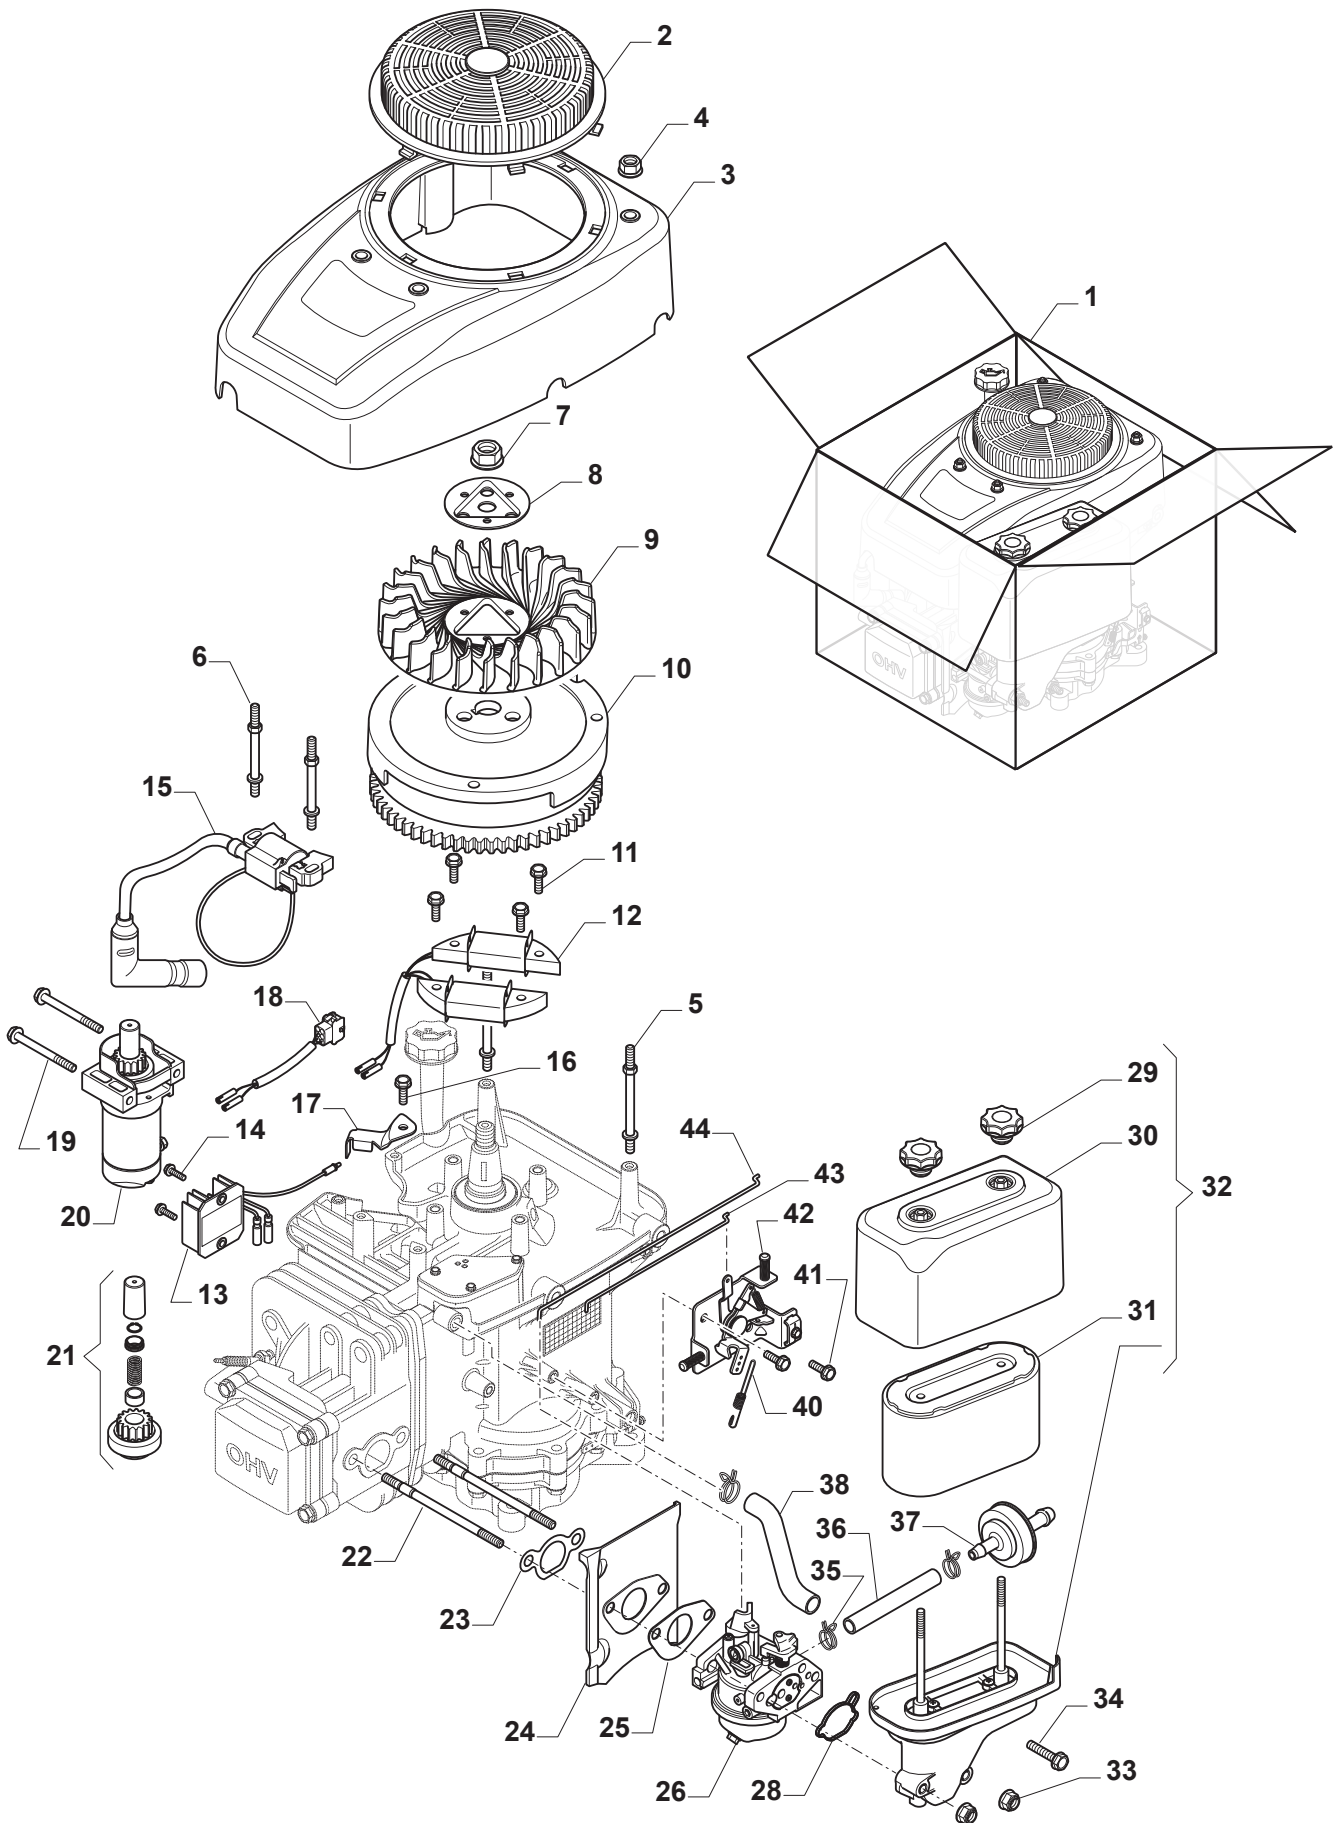

Fig.	Q.ty	Part No	Description	Notes
1	1	125795001/1	Cap	
2	4	125943006/0	Screw	
3	1	325735126/0	Fuel Tank	
4	4	118375051/1	Fair Led	
5	1	325869057/0	Connecting Tube	
6	1	118562996/0	Shut out valve	
11	4	112735108/1	Screw	
12	1	127598060/0	Oil Discharge Extension	
13	1	118401001/1	Oil Seal	
14	1	118737849/0	Plug	
15	1	325108044/1	Conveyor	
21	2	112792611/0	Screw	
22	2	112540260/0	Grower	
23	1	382598045/0	Muffler Protection	
24	1	182750010/0	Muffler	
25	2	112360425/0	Nut	
26	2	112792611/0	Screw	
27	2	112540260/0	Grower	
28	1	118738231/1	Exhaust Tube	
29	2	112737450/0	Screw	
30	2	112540260/0	Grower	
35	1	325394531/0	Knob	
36	1	182000215/0	Accelerator	
37	1	112726389/0	Screw	
38	1	112290800/0	Nut	
39	2	112726389/0	Screw	
40	2	112540020/0	Washer	
41	2	112521310/0	Washer	
42	1	114363697/0	Label	
51	1	118736111/0	Starter Relay	
52	2	112360352/0	Nut	
53	1	1134-3901-01	Solenoid	
54	1	118564864/1	Protection	
55	1	112790781/0	Screw	
56	2	112154510/0	Nut	

Fig.	Q.ty	Part No	Description	Notes
1	1	382869038/0	Muffler Protection	
2	4	125943008/0	Screw	
5	2	382650211/0	Stiffening	
6	1	382033111/0	Rod	
7	2	112155000/0	Nut	
8	1	125510021/1	Hitch Pin	
9	1	124487999/0	Spring Pin	
10	2	112815205/0	Screw	
11	1	325140105/0	Deflector	
12	2	325785471/0	Pin	
13	2	125580040/0	Stake	for fixing with Pin
13	2	125580041/0	Stake	for fixing with Standard Screw
14	2	112437507/0	Rapid Fixing Plate	for fixing with Standard Screw
14	2	118737221/0	Plate	for fixing with Pin
15	2	112292102/0	Nut	
16	2	112604899/0	Crown Fastener	
17	2	125160074/0	Spacer	

# BT 98 SD

Ride-on SD 98-108 cm Seat & Steering Wheel

Issue 48 - 2016

Fig.	Q.ty	Part No	Description	Notes
1	1	325580503/0	Steering Plate Cover	
2	1	325961219/0	Steering Wheel	
5	1	125722472/0	Seat	
6	4	112792611/0	Screw	
7	4	112540260/0	Grower	
8	4	112523060/0	Washer	