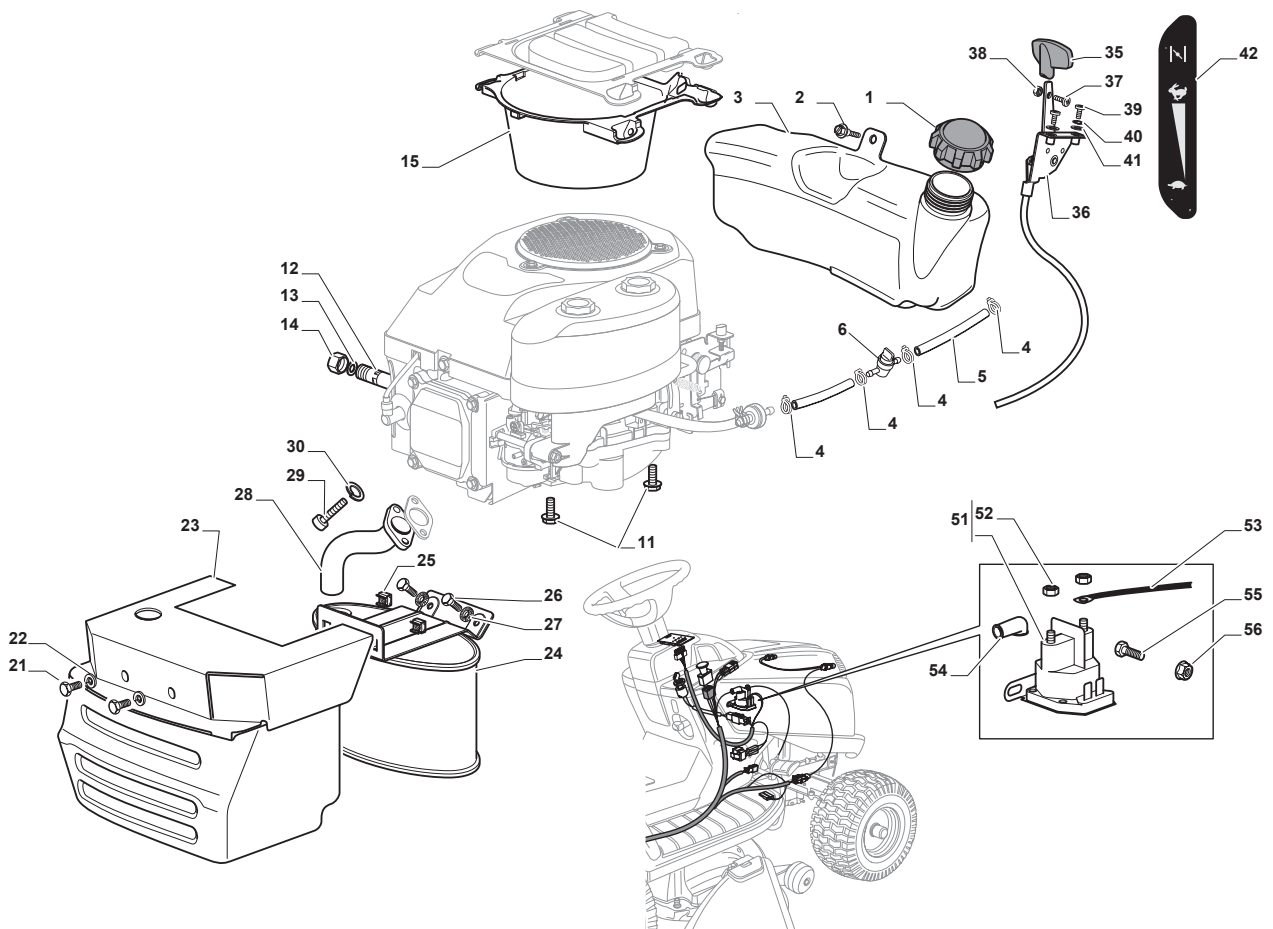

Fig.	Q.ty	Part No	Description	Notes
1	1	382564219/2	Cutting Plate Grey	
2	2	325033086/0	Water Hose Connection	
3	2	119035000/0	Or Ring	
4	2	382207204/1	Flange Assy	
5	2	125020804/0	Shaft	
6	4	119216040/0	Bearing	
7	2	325160501/0	Dust Cover Disc	
8	2	112609260/0	Seeger	
11	1	135061504/0	Belt	
12	2	125601571/0	Pulley	
13	2	112793102/0	Screw	
14	2	112540260/0	Grower	
15	2	125670007/0	Washer	
16	2	112139480/0	Feather	
17	6	112818700/0	Screw	
18	6	112154210/0	Nut	
21	1	112691900/0	Screw	
22	1	112524010/0	Washer	
23	1	112610800/0	Seeger	
24	1	119216048/0	Bearing	
25	1	125601586/0	Pulley	
26	1	125160056/0	Spacer	
27	1	325318232/0	Lever	
28	1	112293201/0	Nut	
29	1	112155020/0	Nut	
30	1	125670022/0	Washer	
31	1	125040635/0	Bushing	
32	1	382004618/0	Wire	
33	1	125160086/0	Spacer	
34	1	112523080/0	Washer	
35	1	112156602/0	Nut	
36	1	118399063/0	Electromagnetic Clutch	
37	1	112543000/0	Washer	
38	1	112737320/0	Screw	
39	1	125430277/0	Spring	
41	2	112692050/0	Screw	
42	2	112523060/0	Washer	
43	2	125510072/1	Spacer	
44	2	182700001/0	Levelling Small Wheel	
45	2	112293201/0	Nut	
51	2	382000565/0	Equalizer Rod	
52	8	325670008/1	Washer	
53	4	112156602/0	Nut	
61	2	112735694/0	Screw	
62	2	112523080/0	Washer	
63	2	122160400/0	Elastic Disc	
64	2	182004346/0	Mulching Blade	
65	2	125463200/0	Blade Hub	
66	2	112139100/0	Key	
67	2	325774665/0	Bracket	
68	2	112793102/0	Screw	

# BT 98 SD

Ride-on SD 98-108 cm Cutting Plate

Issue 48 - 2016

Fig.	Q.ty	Part No	Description	Notes
69	2	112523060/0	Washer	
70	2	112154210/0	Nut	

Fig.	Q.ty	Part No	Description	Notes
1	1	325600077/2	Exit Protection	
2	1	125510073/0	Fulcrum Pin	
3	1	125430242/1	Spring	
4	1	112141418/0	Cotter Pin	
11	1	325600078/0	Right Belt Protection Carter	
12	4	125943006/0	Screw	
13	1	325600079/0	Left Belt Protection	
15	1	325600084/0	Guard	only 98cm
16	1	325060154/0	Case	
17	1	325600082/0	Guard	
18	4	125943011/0	Screw	
19	1	325060155/0	Case	
20	1	325600083/0	Guard	
21	2	127943051/0	Screw	
22	2	112437506/0	Plate	