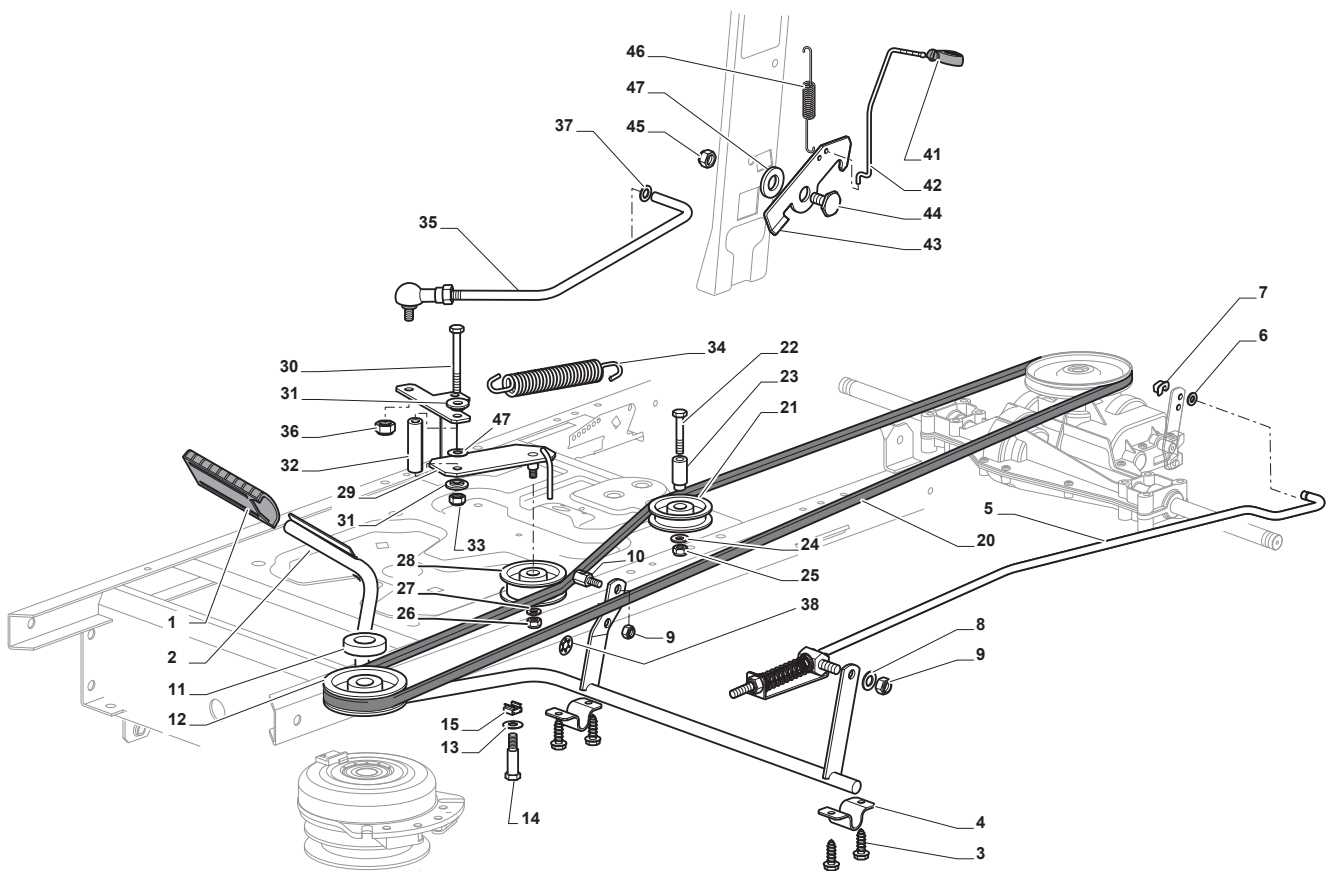

# BT 98 SD

Ride-on SD 98-108 cm Steering

Issue 48 - 2016

Fig.	Q.ty	Part No	Description	Notes
67	2	112001010/0	Benzing Ring	
68	2	322110233/0	Hub Cover	
70	1	382180124/0	Outfit, Screws	

Fig.	Q.ty	Part No	Description	Notes
1	1	325110391/0	Clamp Cover	
2	1	382500047/1	Pedal	
3	4	112735599/0	Screw	
4	2	325547231/0	Plate	
5	1	382000568/0	Rod	
6	1	112521350/0	Washer	
7	1	112436050/0	Plate	
8	1	325670011/0	Antifriction Washer	
9	1	112155000/0	Nut	
10	1	125510116/0	Pin	
11	1	125160021/0	Spacer	
12	1	125601567/0	Pulley	
13	2	112524010/0	Washer	
14	2	125580030/0	Belt Guide Peg	
15	2	112360425/0	Nut	
20	1	135062014/0	Belt	
21	1	325601599/0	Pulley	
22	1	112691400/0	Screw	
23	1	125160083/0	Spacer	
24	1	112523060/0	Washer	
25	1	112155000/0	Nut	
26	1	112155000/0	Nut	
27	1	112523060/0	Washer	
28	1	125601554/0	Pulley	
29	1	382318283/0	Lever	
30	1	112691600/0	Screw	
31	2	125038002/1	Bushing	
32	1	125160027/0	Spacer	
33	1	112155000/0	Nut	
34	1	125430262/0	Spring	
35	1	382820016/1	Tie Rod	
36	1	112293201/0	Nut	
37	1	124487997/0	Cotter Pin	
38	1	112604899/0	Crown Fastener	
41	1	125394509/1	Knob	
42	1	125033113/0	Rod	
43	1	325253011/1	Hook	
44	1	122524970/3	Pin	
45	1	112155000/0	Nut	
46	1	125430213/0	Spring	
47	1	112523060/0	Washer	