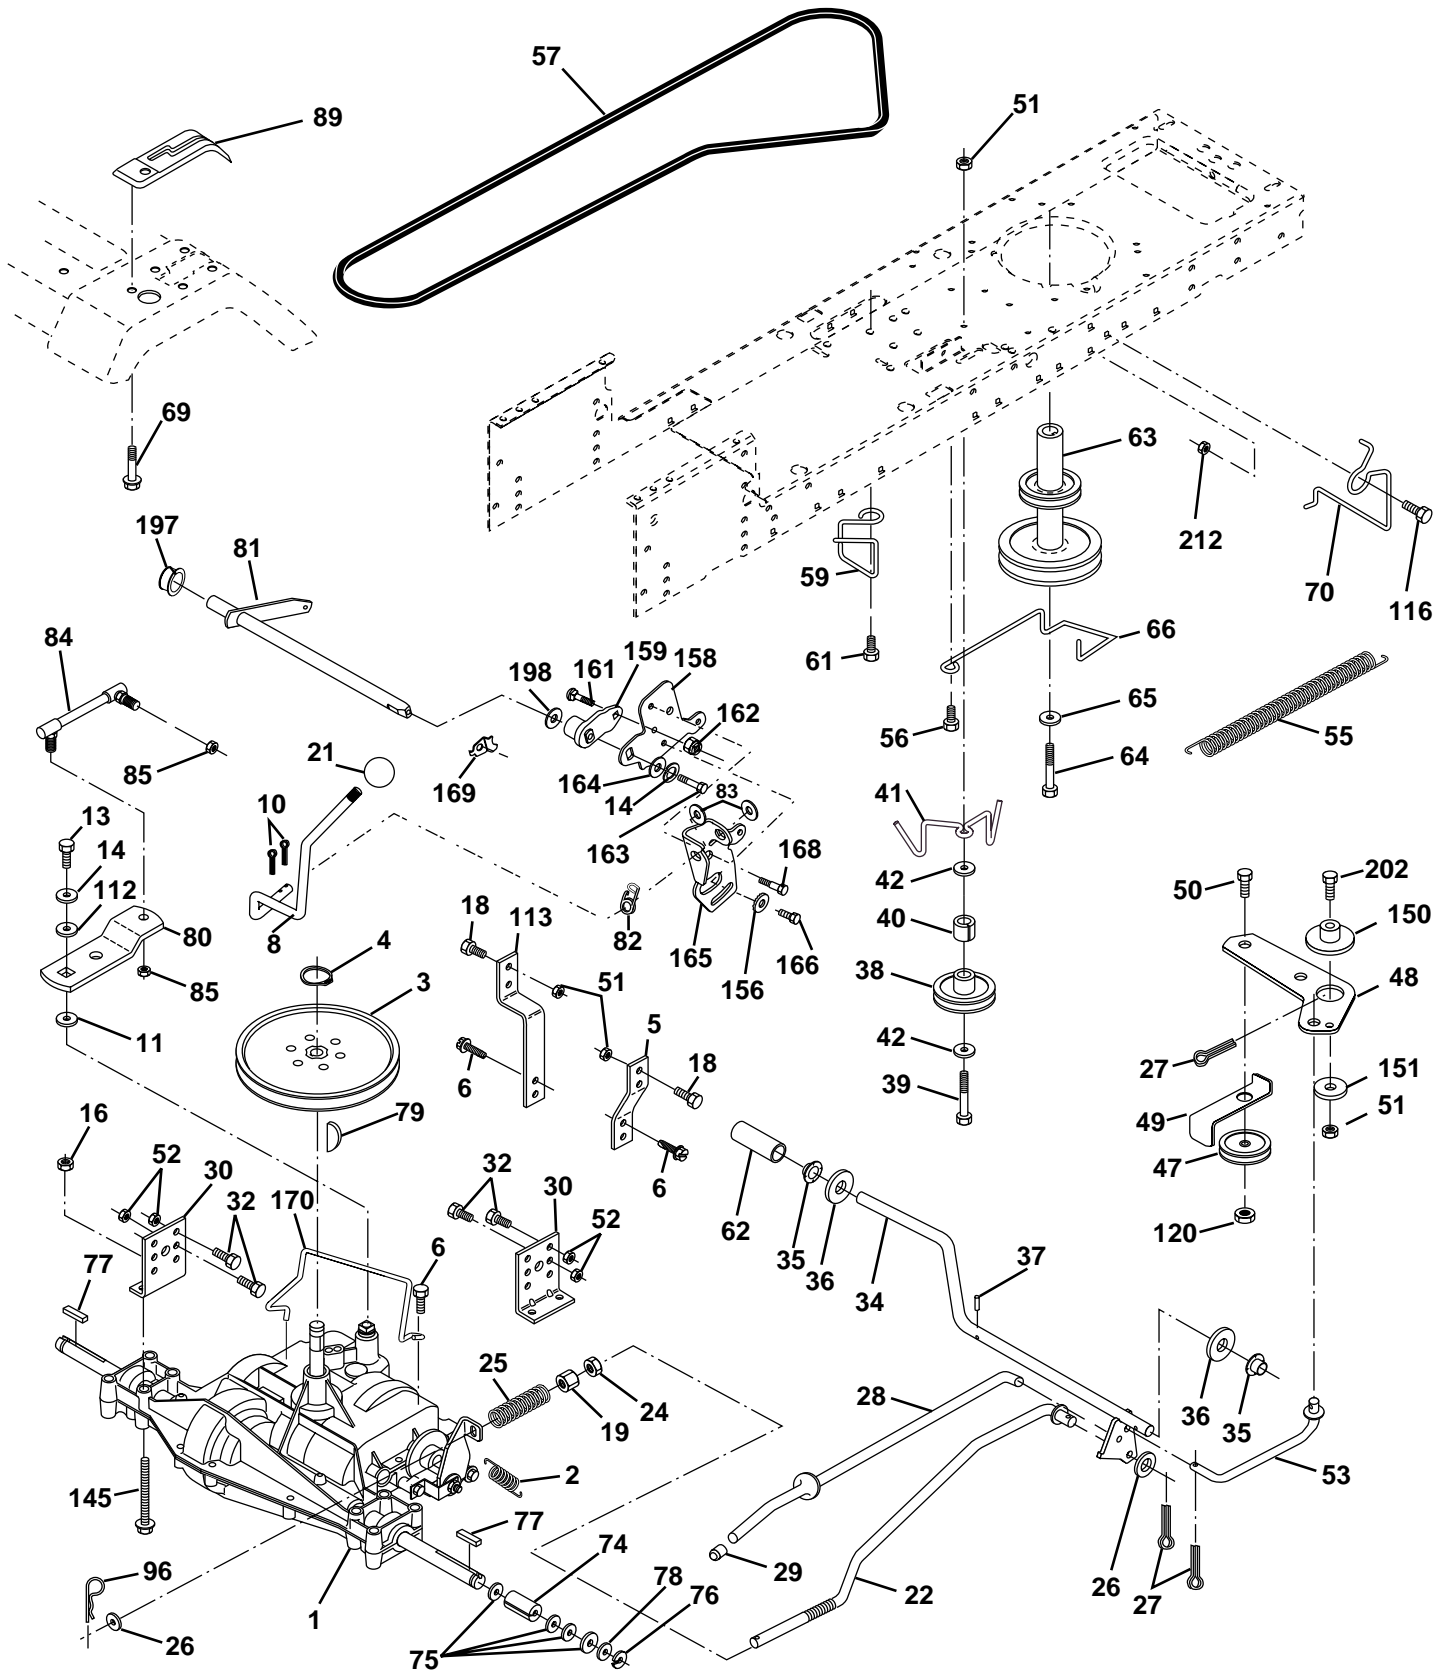

REPAIR PARTS

TRACTOR -- MODEL NO. BL13542ST (BL135T42STB), PRODUCT NO. 954 56 68-43
DRIVE

REPAIR PARTS

TRACTOR - - MODEL NO. BL13542ST (BL135T42STB), PRODUCT NO. 954 56 68-43
DRIVE

KEY NO.	PART NO.	DESCRIPTION	KEY NO.	PART NO.	DESCRIPTION
1	----	Transaxle (Order parts from transaxle manufacturer) Peerless Model 206-545C	59	169691	Keeper Belt Centerspan
2	146682	Spring Return Brake T/a Zinc	61	17060612	Screw 3/8-16 x 3/4 SMGML
3	123666X	Pulley Transaxle 18/20" tires	62	8883R	Cover Pedal Blk Round
4	12000028	Ring Retainer #5100-62	63	175410	Pulley Eng Cl
5	121520X	Strap Torque 30 Degrees	64	71170764	Bolt Hex 7/16-20 x 4 Gr 5
6	17060512	Screw 5/16-18 x 3/4	65	10040700	Washer Lock Hvy Hlcl Spr 7/16
8	165619	Rod Shifter	66	154778	Keeper Belt Engine
10	76020416	Pin Cotter 1/8 x 1 Cad	69	142432	Screw Hex Wsh Hi-Lo 1/4-1/2 Unc
11	105701X	Washer Plate Shf 388 Sq Hole	70	134683	Guide Belt Mower Drive RH
13	74550412	Bolt 1/4-28unf Gr8 W/Patch	74	137057	Spacer Axle
14	10040400	Washer Lock Hvy Helical 1/4	75	121749X	Washer 25/32 x 1 1/4 x 16 Ga
16	73800500	Nut Lock Hx w/Ins 5/16-18 Unc	76	12000001	E-ring #5133-75
18	74780616	Bolt Fin Hex 3/8-16unc x 1 Gr.5	77	123583X	Key Square
19	73800600	Nut Lock Hex W/Ins. 3/8-16 Unc	78	121748X	Washer 25/32 x 1-5/8 x 16ga
21	106933X	Knob Rd 1/2-13 Plstc Thds Blk	79	2228M	Key Woodruff #9 3/16 x 3/4
22	130804	Rod Brake Blk Zinc 26 840	80	131486	Arm, Shift
24	73350600	Nut Hex Jam 3/8-16 Unc	81	165594	Shaft Assembly
25	106888X	Spring Rod Brake 2 00 Zinc	82	123782X	Spring, Torsion
26	19131316	Washer 13/32 x 13/16 x 16 Ga	83	19171216	Washer 17/32 x 3/4 x 16 Gauge
27	76020412	Pin Cotter 1/8 x 3/4 Cad	84	166228	Link Transaxle
28	175765	Rod Brake Parking Lt/Yt	85	150360	Nut, Nylock
29	71673	Cap Brake Parking	89	169372X428	Console, Shift
30	174973	Bracket Mtg Transaxle	96	4497H	Retainer Spring 1"
31	127275X	Keeper Belt Lh	112	19091210	Washer 9/32 x 3/4 x 10 Ga
32	74760512	Bolt Hex Hd 5/16-18unc x 3/4	113	127285X	Strap Torque Lh Lt
34	175578	Shaft Pedal Foot	116	72140608	Bolt Rdhd Sq Neck 3/8-16 x 1.00
35	120183X	Bearing Nylon Blk 629 Id	145	74490540	Bolt Hex FLGHD 5/16-18Gr.5
36	19211616	Washer 21/32 x 1 x 16 Ga	150	175456	Spacer, Retainer
37	1572H	Pin Roll 3/16 x 1"	151	19133210	Washer 13/32 x 2 x 10 Ga.
38	165936	Pulley Idler Flat	156	166002	Washer Srrted 5/16ID x 1 .125
39	74760648	Bolt Fin Hex 3/8-16 Unc x 3	158	165589	Bracket Shift Mount
40	175461	Spacer Split	159	165494	Hub Tapered Flange Shift Lt
41	175556	Keeper Belt Idler	161	72140406	Bolt Rdhd Sqnc 1/4-20 x 3/4 Gr. 5
42	19131312	Washer 13/32 x 13/16 x 12 Ga	162	73680400	Nut Crownlock 1/4-20 UNC
47	127783	Pulley Idler	163	74780416	Bolt Hex Fin 1/4-20 UNC x 1 Gr. 5
48	154407	Bellcrank Clutch Grnd Drv STL	164	19091010	Washer 5/8 x .281 x 10 Ga.
49	123205X	Retainer Belt Style Spring	165	165623	Bracket Pivot Lever
50	74760624	Bolt Hex Hd 3/8-16unc x 1-1/2	166	166880	Screw 5/16-18 x 5/8
51	73680600	Nut Crownlock 3/8-16 Unc	168	165492	Bolt shoulder 5/16-18 x .561
52	73680500	Nut Crown Lock 5/16-18	169	165580	Plate Fastening Lt
53	105710X	Link Clutch 7 66	170	173898	Keeper Belt T/A D/P
55	105709X	Spring Return Clutch 6 75	197	169613	Nyliner Snap-In
56	17060616	Screw 3/8-16 x 1.0	198	169593	Washer Nyliner
57	130801	V-Belt Gd Drive 95 00	202	72110614	Bolt Carr Sh 3/8-16 x 1-3/4 Gr. 5
58	127274X	Keeper Belt Rh	212	145212	Nut, Hex Flange Lock

NOTE: All component dimensions given in U.S. inches
1 inch = 25.4 mm