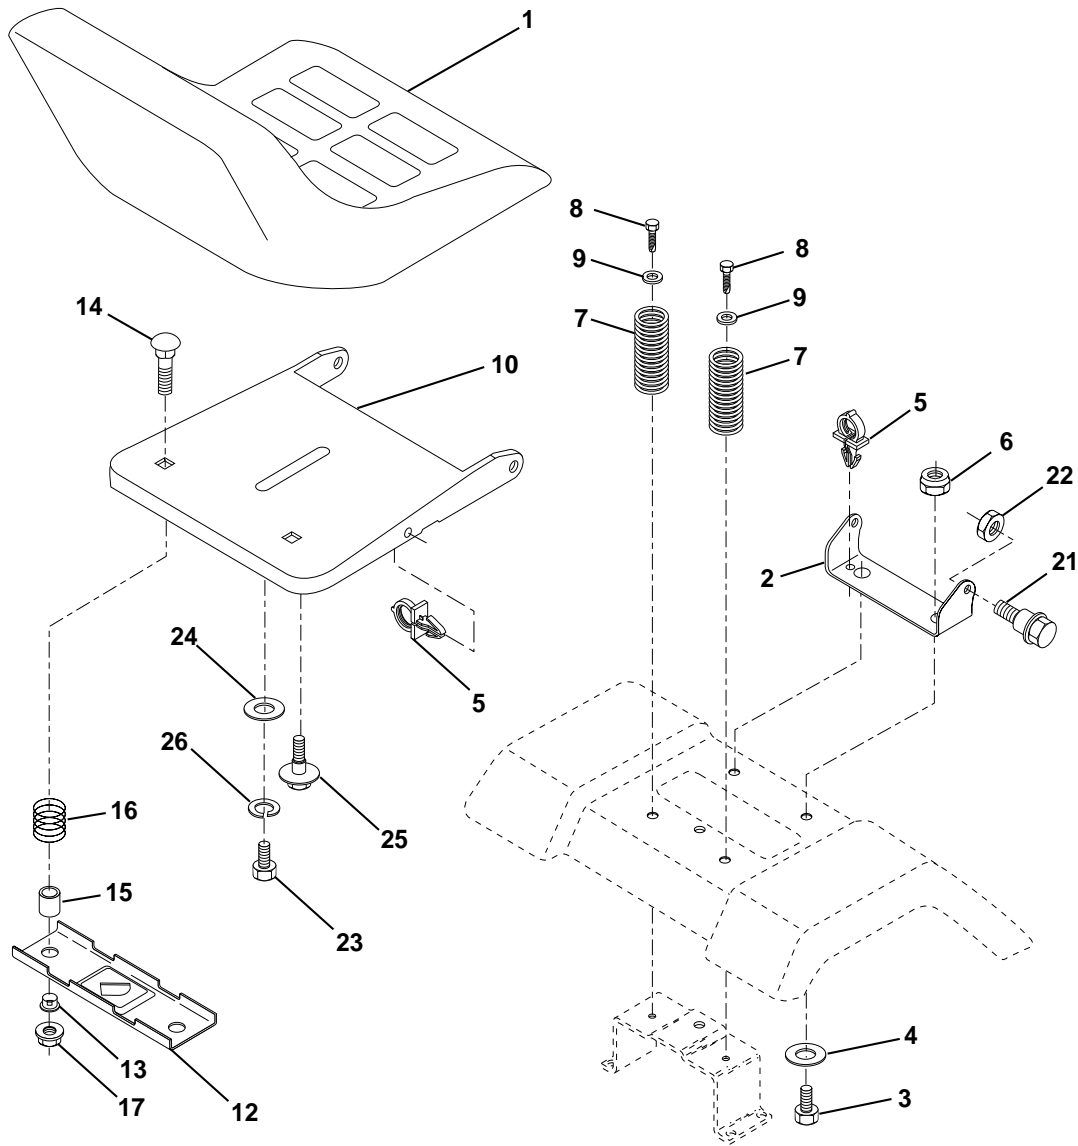

NOTE: All component dimensions given in U.S. inches
1 inch = 25.4 mm

REPAIR PARTS

TRACTOR - - MODEL NO. BL13542ST (BL135T42STB), PRODUCT NO. 954 56 68-43
ENGINE

OPTIONAL EQUIPMENT
Spark Arrester

KEY NO.	PART NO.	DESCRIPTION
1	170551	Control Th/ch Flag
2	17720410	Screw Hex Thd Cut 1/4-20x5/8 T
3	-----	Engine Tecumseh Model OHV135 (Order parts from engine manufacturer)
4	156700	Muffler Tec 11/13.0 HP LT
13	165291	Gasket Eng 1 313 Id Tin Plated
14	148456	Tube Drain Oil Easy
16	11050600	Washer Lock Ext Tooth 3/8
23	169837	Shield Brn/Dbr Guard
29	137180	Kit Spark Arrestor (Flat Scrn)
31	109202X	Tank Fuel Front 2 00
32	140527	Cap Asm Fuel
33	123487X	Clamp Hose Blk

KEY NO.	PART NO.	DESCRIPTION
37	137040	Line Fuel
38	148315	Plug Drain Oil Easy
40	124028X	Bushing Snap Nyl Blk Fuel Line
44	17670412	Screw Hexwsh Thdrol 1/4-20x3/4
45	17000612	Screw Hexwsh Thdr 3/8-16 x 3/4
46	19091416	Washer 9/32 X 7/8 X 16 Ga
62	10040500	Washer 5/16
78	17060620	Screw 3/8-16x1-1/4
81	73510400	Nut Keps Hex 1/4-20 Unc
85	123528X	Bolt Hex Hd Phillips

NOTE: All component dimensions given in U.S. inches
1 inch = 25.4 mm

REPAIR PARTS

TRACTOR - - MODEL NO. BL13542ST (BL135T42STB), PRODUCT NO. 954 56 68-43
SEAT ASSEMBLY

KEY NO.	PART NO.	DESCRIPTION
1	175389	Seat
2	140551	Bracket Pnt Pivot Seat (blk)
3	71110616	Bolt Fin Hex 3/8-16unc X 1
4	19131610	Washer 13/32 X 3/4 X 10 Ga
5	145006	Clip Push In Hinged
6	73800600	Nut Hex Hex w/Ins 3/8-16 Unc
7	124181X	Spring Seat Cprsn 2 250 Blk Zi
8	17000616	Screw 3/8-16 X 1 Ty-tt
9	19131614	Washer 13/32 X 1 X 14 Ga
10	174894	Pan Pnt Seat (blk)
12	121246X	Bracket Pnt Mounting Switch
13	121248X	Bushing Snap Blk Nyl 50 Id