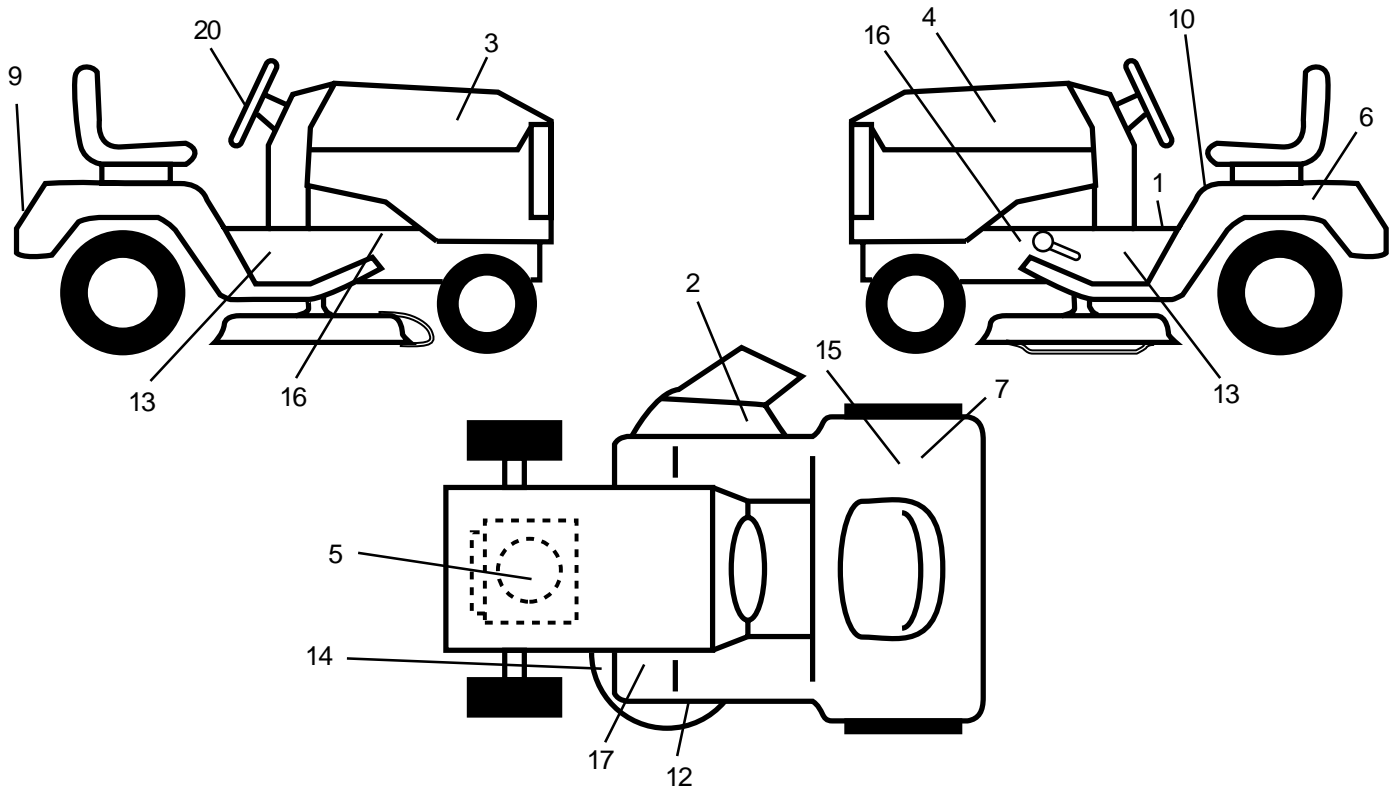

REPAIR PARTS

TRACTOR -- MODEL NO. BL13542ST (BL135T42STB), PRODUCT NO. 954 56 68-43
DECALS

KEY NO.	PART NO.	DESCRIPTION
1	140837	Decal, Saddle Brake Parking
2	145494	Decal, Mower Cut Finger Symbol
3	175948	Decal, Hood Rh
4	175949	Decal, Hood Lh
5	64-1727-29	Decal, Hp Engine
6	145005	Decal, Bat Dan/Poi
7	126187X	Decal, 100 DBA
9	166708	Decal, Fender
10	145498	Decal, Read Owners Manual
12	134999	Decal, Enviro

KEY NO.	PART NO.	DESCRIPTION
13	157624	Decal, Chassis
14	160396	Decal, V-belt Schematic
15	145437	Decal, Europe Stand CE
16	159736	Decal Chassis Hot Muffler
17	159737	Decal Brake/Clutch Symbol
20	166285	Decal, Ins Strg Whl
--	138311	Decal, Lift Handle
--	162598	Decal, Drawerbar Load Limit
--	176048	Manual Oper Euro