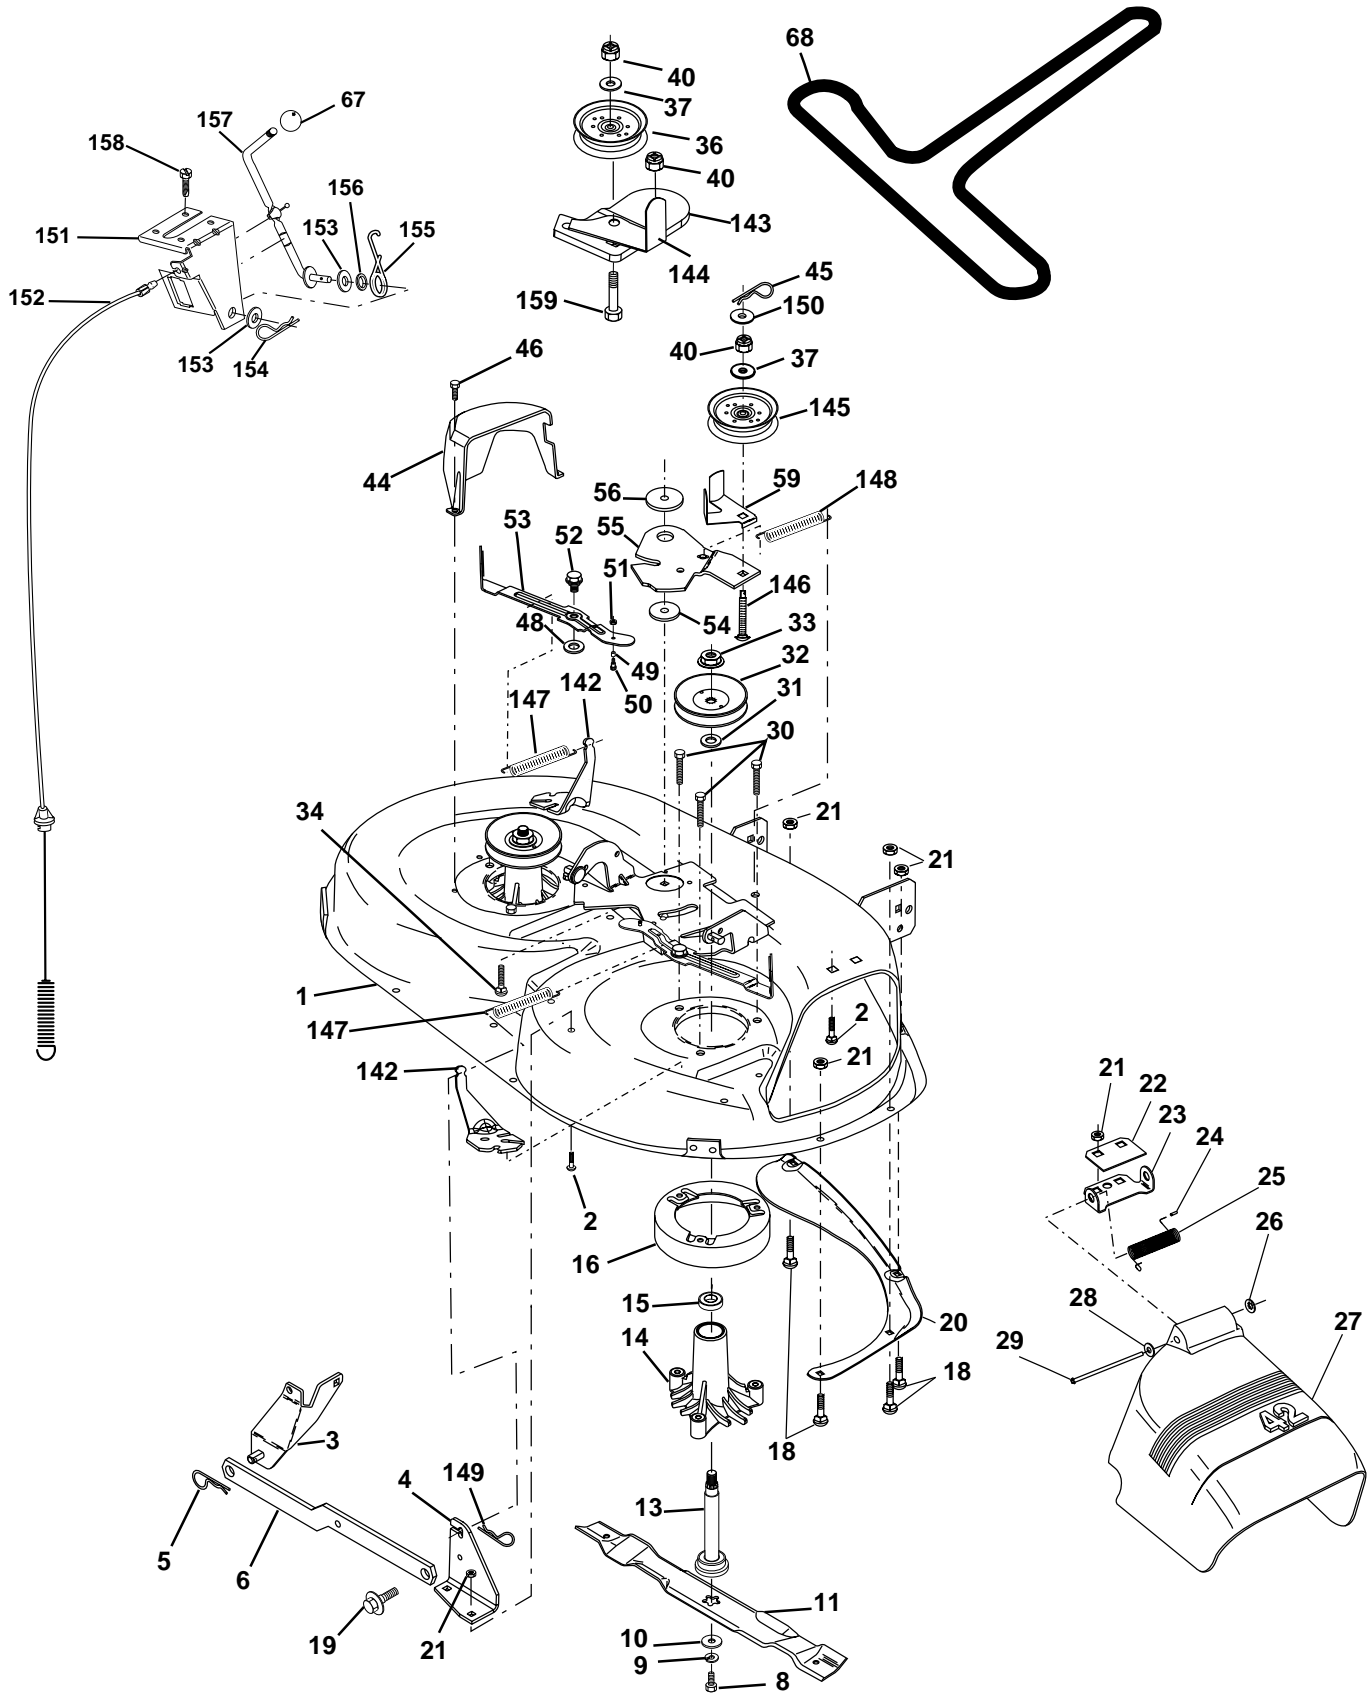

REPAIR PARTS

TRACTOR -- MODEL NO. BL13542ST (BL135T42STB), PRODUCT NO. 954 56 68-43
MOWER DECK

REPAIR PARTS

TRACTOR - - MODEL NO. BL13542ST (BL135T42STB), PRODUCT NO. 954 56 68-43
MOWER DECK

KEY NO.	PART NO.	DESCRIPTION	KEY NO.	PART NO.	DESCRIPTION
1	165892	Mower Deck Assembly, 42"	48	133944	Washer, Hardened
2	72140506	Bolt	49	174284	Roller Assembly, Cam Follower
3	138017	Bracket Assembly, Sway Bar, Front	50	131340	Bolt, Shoulder #10-24 Grade 5
4	165460	Bracket Sway Bar 38/42" Deck	51	69180	Locknut
5	4939M	Retainer Spring	52	139888	Bolt, Shoulder 5/16-18 UNC
6	130832	Arm, Suspension, Rear	53	131845	Arm Assembly, Pad, Brake
8	850857	Bolt, Hex 3/8-24 x 1.25 Gr. 8	54	133943	Washer, Hardened
9	10030600	Washer, Lock	55	155046	Arm, Idler
10	140296	Washer, Hardened	56	165723	Spacer, Retainer
11	138498	Blade, Mulching	59	141043	Guard, TUV Idler
13	137645	Shaft Assembly, Mandrel	67	106932X	Knob
14	128774	Housing, Mandrel, Vented	68	144959	V-Belt
15	110485X	Bearing, Ball, Mandrel	142	165890	Arm Spring Brake Mower
16	174493	Stripper, Mandrel Deck	143	157109	Bracket Arm Idler 42"
18	72140505	Bolt, Carriage 5/16-18 x 5/8	144	158634	Keeper Belt 42" Clutch Cable
19	132827	Bolt, Shoulder	145	165888	Pulley Idler Flat
20	159770	Baffle, Vortex	146	171977	Bolt Carriage Idler
21	73680500	Nut Crownlock 5/16-18 UNC	147	131335	Spring Extension
22	134753	Stiffener Bracket	148	169022	Spring Return Idler
23	131267	Bracket, Deflector	149	165898	Retainer Spring Yellow Zinc
24	105304X	Cap, Sleeve	150	19091216	Washer 9/32 x 3/4 x 16 Ga.
25	123713X	Spring, Torsion, Deflector	151	169670	Bracket Clutch
26	110452X	Nut, Push	152	169676	Cable Clutch 42 In
27	130968x428	Shield, Deflector	153	169674	Washer Flat 3/8" Type B
28	19111016	Washer 11/32 x 5/8 x 16 Ga.	154	169675	Spring Retainer
29	131491	Rod, Hinge	155	169671	Spring Retention Lever
30	157722	Screw Thdrol Washer Head	156	169672	Spacer
31	129963	Washer, Spacer	157	169669	Rod Clutch
32	153535	Pulley, Mandrel	158	17720410	Screw Hex Thd Cut 1/4-20 x 5/8
33	137266	Nut, Toplock, Flanged	159	72140614	Bolt RdHd Sqn 3/8-16 Unc x 1-3/4
34	72110614	Bolt	--	130794	Mandrel Assembly (Includes Key Numbers 8-10, 13-15, 31 and 32)
36	131494	Pulley, Idler, Flat	--	171639	Mower Deck, Complete (Standard Deck)
37	19131316	Washer 13/32 x 13/16 x 16 Gauge			
40	73680600	Nut Crownlock 3/8-16 UNC			
44	140088	Guard, Mandrel, L.H.			
45	4497h	Retainer			
46	137729	Screw, Thd. Roll 1/4-20 x 5/8			

NOTE: All component dimensions given in U.S. inches
1 inch = 25.4 mm