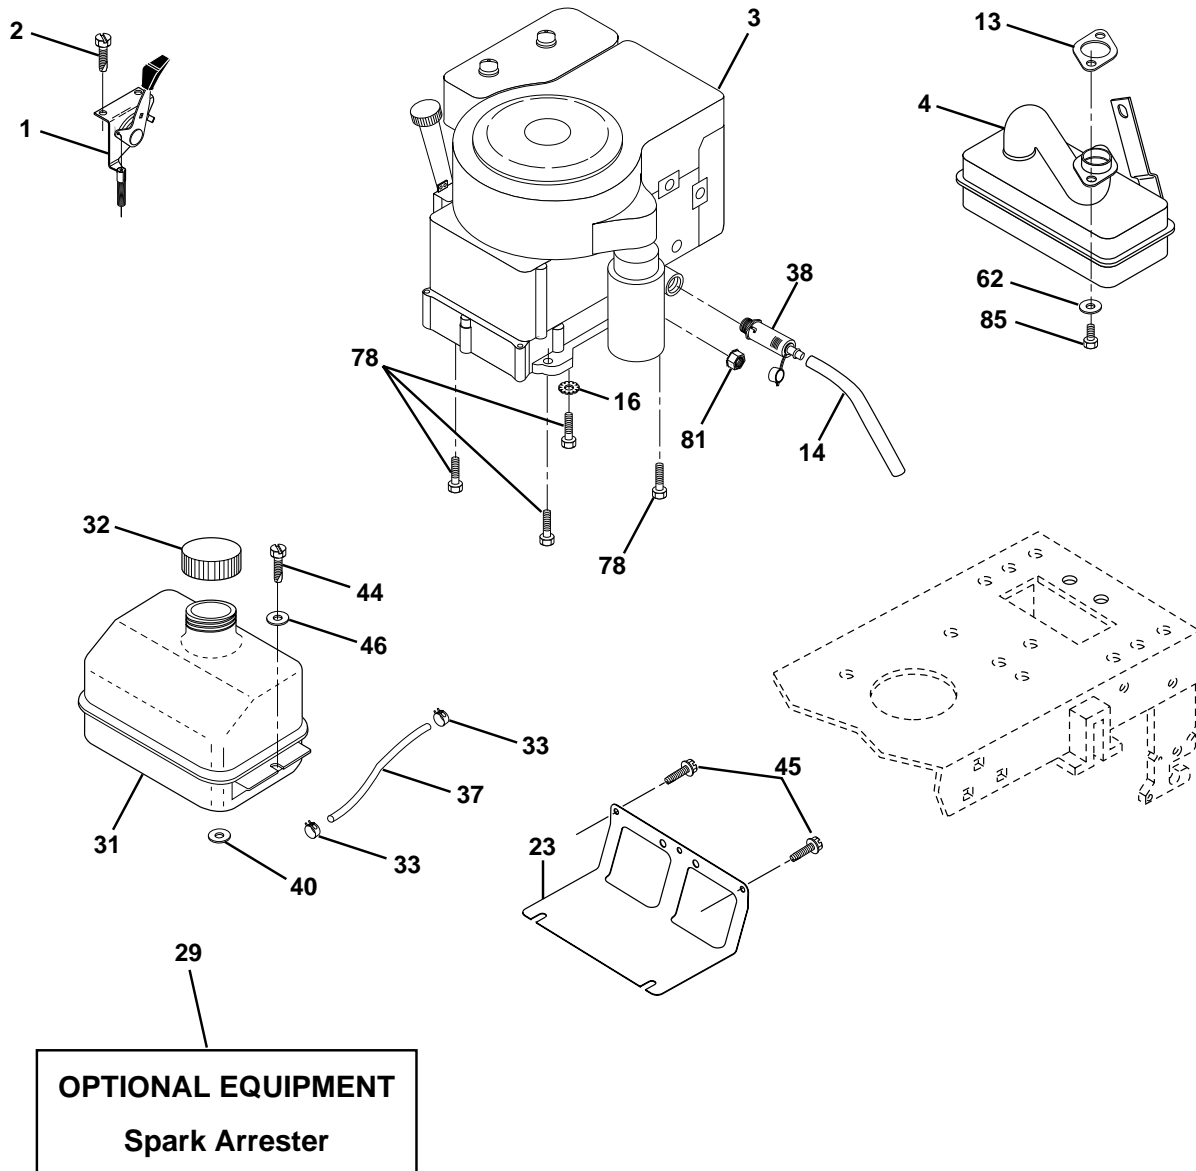

REPAIR PARTS

TRACTOR - - MODEL NO. BL13542ST (BL135T42STB), PRODUCT NO. 954 56 68-43
ENGINE

OPTIONAL EQUIPMENT
Spark Arrester

KEY NO.	PART NO.	DESCRIPTION
1	170551	Control Th/ch Flag
2	17720410	Screw Hex Thd Cut 1/4-20x5/8 T
3	-----	Engine Tecumseh Model OHV135 (Order parts from engine manufacturer)
4	156700	Muffler Tec 11/13.0 HP LT
13	165291	Gasket Eng 1 313 Id Tin Plated
14	148456	Tube Drain Oil Easy
16	11050600	Washer Lock Ext Tooth 3/8
23	169837	Shield Brn/Dbr Guard
29	137180	Kit Spark Arrestor (Flat Scrn)
31	109202X	Tank Fuel Front 2 00
32	140527	Cap Asm Fuel
33	123487X	Clamp Hose Blk

KEY NO.	PART NO.	DESCRIPTION
37	137040	Line Fuel
38	148315	Plug Drain Oil Easy
40	124028X	Bushing Snap Nyl Blk Fuel Line
44	17670412	Screw Hexwsh Thdrol 1/4-20x3/4
45	17000612	Screw Hexwsh Thdr 3/8-16 x 3/4
46	19091416	Washer 9/32 X 7/8 X 16 Ga
62	10040500	Washer 5/16
78	17060620	Screw 3/8-16x1-1/4
81	73510400	Nut Keps Hex 1/4-20 Unc
85	123528X	Bolt Hex Hd Phillips

NOTE: All component dimensions given in U.S. inches
1 inch = 25.4 mm