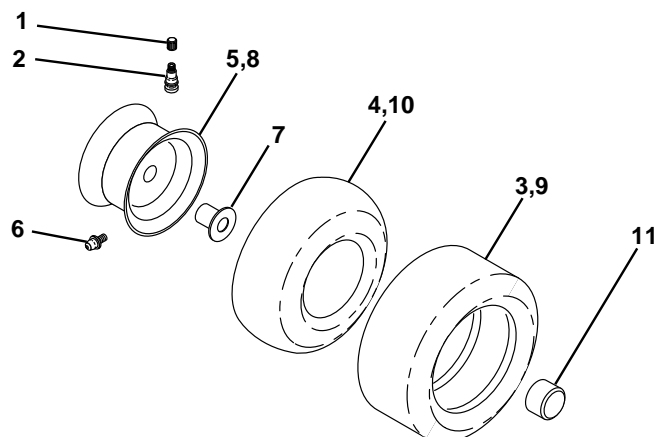

KEY NO.	PART NO.	DESCRIPTION
14	72050412	Bolt Rdhd Sht Nk 1/4-20x1-1/2
15	134300	Spacer Split 28 X 96 Zinc
16	121250X	Spring Cprsn 1 27 Blk Pnt
17	123976X	Nut Lock 1/4 Lge Flg Gr 5 Zinc
21	171852	Bolt Shoulder 5/16-18 Unc-2A
22	73800500	Nut Hex Lock w/Ins 5/16-18
23	71110814	Bolt Hex Black
24	19171912	Washer 17/32 X 1-3/16 X 12 Ga
25	127018X	Bolt Shoulder 5/16-18 X 62
26	10040800	Washer Lock Hvy Hlcl Spr 1/2

NOTE: All component dimensions given in U.S. inches
1 inch = 25.4 mm

REPAIR PARTS

TRACTOR -- MODEL NO. BL13542ST (BL135T42STB), PRODUCT NO. 954 56 68-43
DECALS

KEY NO.	PART NO.	DESCRIPTION
1	140837	Decal, Saddle Brake Parking
2	145494	Decal, Mower Cut Finger Symbol
3	175948	Decal, Hood Rh
4	175949	Decal, Hood Lh
5	64-1727-29	Decal, Hp Engine
6	145005	Decal, Bat Dan/Poi
7	126187X	Decal, 100 DBA
9	166708	Decal, Fender
10	145498	Decal, Read Owners Manual
12	134999	Decal, Enviro

WHEELS & TIRES

KEY NO.	PART NO.	DESCRIPTION
1	59192	Cap Value Tire
2	65139	Stem Value
3	106222X	Tire F Ts 15 X 6 0 - 6 Service
4	59904	Tube Inner Front #35060
5	106732X421	Rim Asm 6"front Service
6	278H	Fitting Grease
7	9040H	Bearing Flange
8	106108X421	Rim Asm 8"rear Service
9	124635X	Tire R Ts 18x8 5-8 Service
10	7152J	Tube Rear 9 5 X 8 Service
11	104757X428	Cap Axle Blk 1 50 X 1 00
--	144334	Sealant, Tire (10 oz. tube)