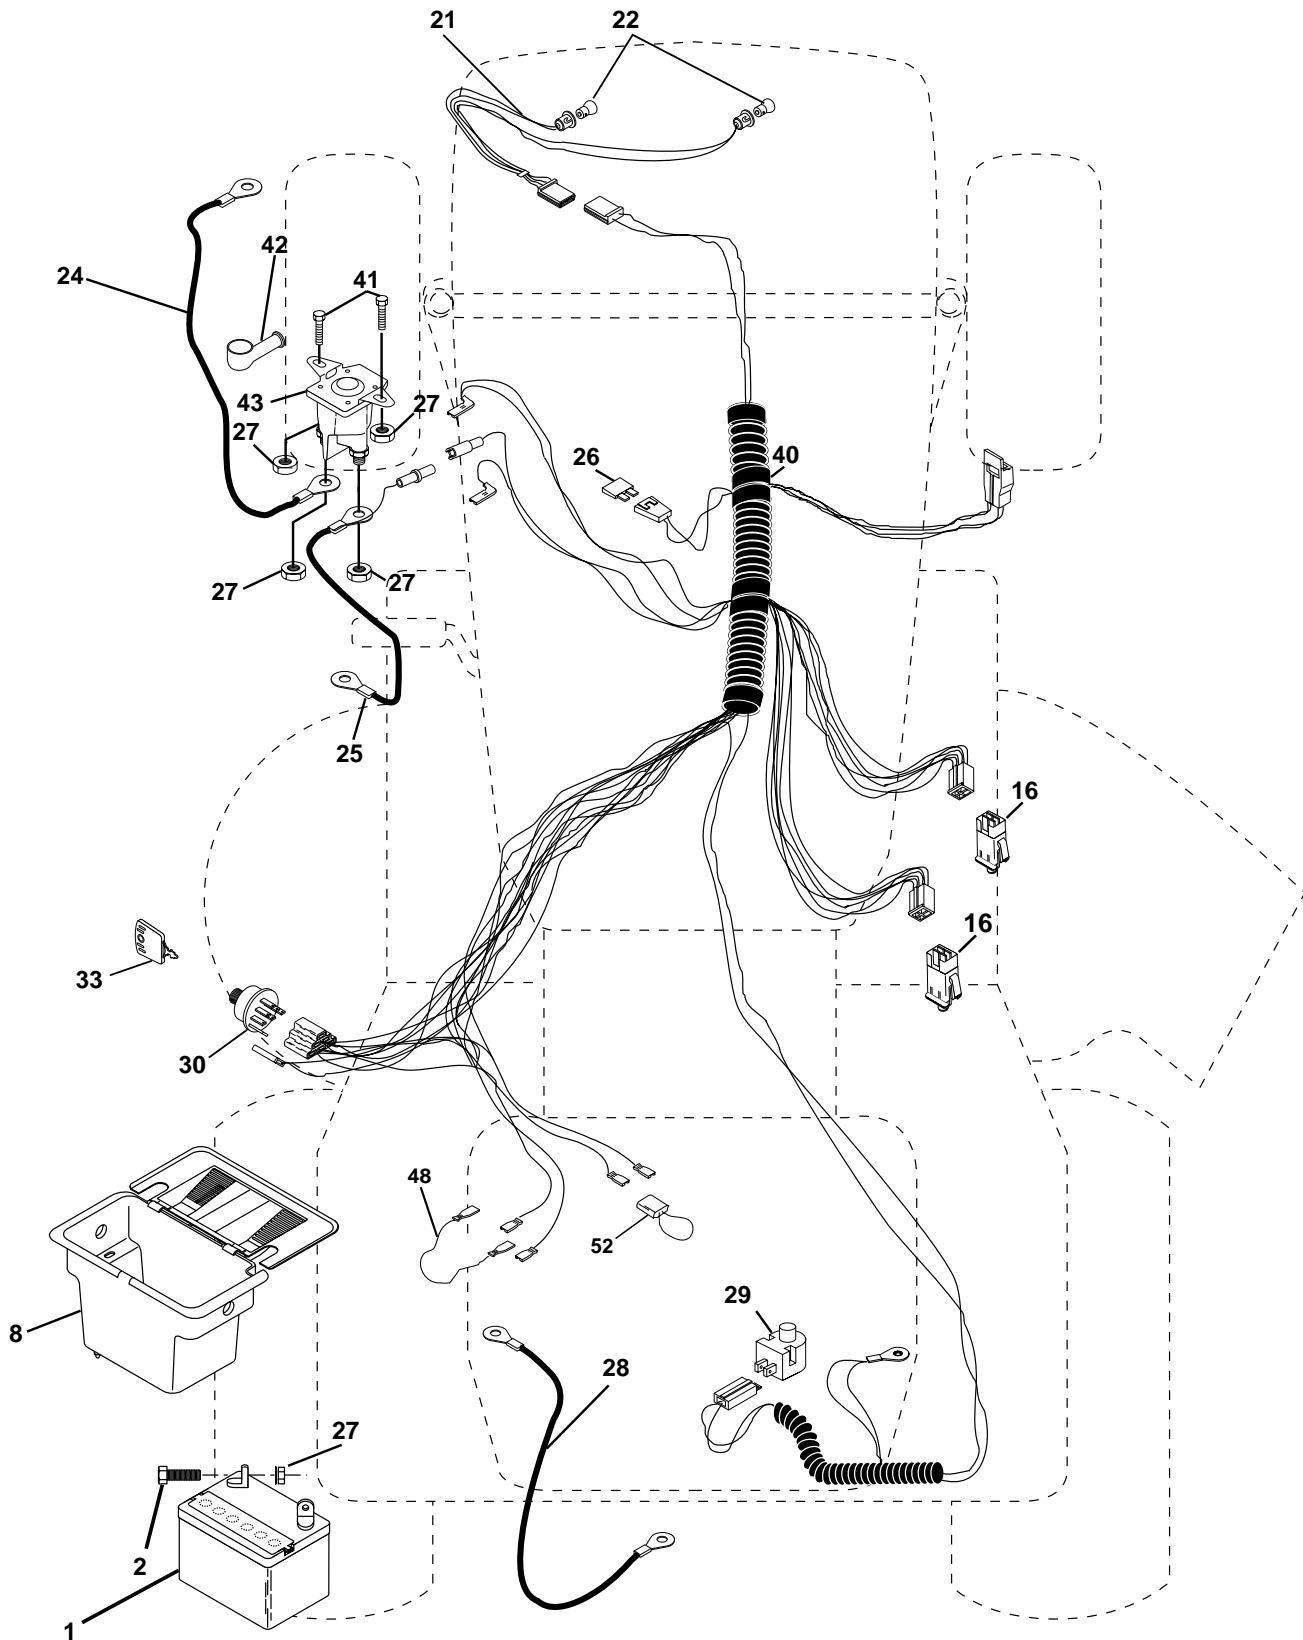

ILLUSTRATED PARTS BREAKDOWN

BERNARD

13.5 HP LAWN TRACTOR

MODEL NO. BL13542ST (BL135T42STB)

954 56 68-43

TRACTOR -- MODEL NO. BL13542ST (BL135T42STB), PRODUCT NO. 954 56 68-43 SCHEMATIC

REPAIR PARTS

TRACTOR -- MODEL NO. BL13542ST (BL135T42STB), PRODUCT NO. 954 56 68-43
ELECTRICAL

REPAIR PARTS

TRACTOR - - MODEL NO. BL13542ST (BL135T42STB), PRODUCT NO. 954 56 68-43
ELECTRICAL

KEY NO.	PART NO.	DESCRIPTION
1	144925	Battery 12 VOLT 25 AMP
2	74760412	Bolt Hex Hd 1/4-20unc x 3/4
8	156417	Case Battery
16	153664	Switch, Interlock Push-In
21	166181	Harness Asm Light W/4152j
22	4152J	Bulb Light #1156
24	108423X	Cable Battery 6 Ga 16" red
25	146147	Cable Battery 6 Ga w/16 wire red
26	175158	Fuse 20 AMP
27	73510400	Nut, Keps Hex 1/4-20 UNC
28	4207J	Cable Ground 6 Ga 12" black
29	121305X	Switch Plunger Nc Gray
30	175566	Switch Ign
33	140401	Key Ign
40	170217	Harness Ign
41	71110408	Bolt Blk. Fin Hex 1/4-20 Unc x 1/2
42	131563	Cover Terminal Red
43	175141	Solenoid
48	140844	Adapter Ammeter Rectangular
52	141940	Protection Wire Loop

NOTE: All component dimensions given in U.S. inches
1 inch = 25.4 mm

REPAIR PARTS

TRACTOR - - MODEL NO. BL13542ST (BL135T42STB), PRODUCT NO. 954 56 68-43
CHASSIS AND ENCLOSURES

REPAIR PARTS

TRACTOR - - MODEL NO. BL13542ST (BL135T42STB), PRODUCT NO. 954 56 68-43
CHASSIS AND ENCLOSURES

KEY NO.	PART NO.	DESCRIPTION
37	137040	Line Fuel
38	148315	Plug Drain Oil Easy
40	124028X	Bushing Snap Nyl Blk Fuel Line
44	17670412	Screw Hexwsh Thdrol 1/4-20x3/4
45	17000612	Screw Hexwsh Thdr 3/8-16 x 3/4
46	19091416	Washer 9/32 X 7/8 X 16 Ga
62	10040500	Washer 5/16
78	17060620	Screw 3/8-16x1-1/4
81	73510400	Nut Keps Hex 1/4-20 Unc
85	123528X	Bolt Hex Hd Phillips