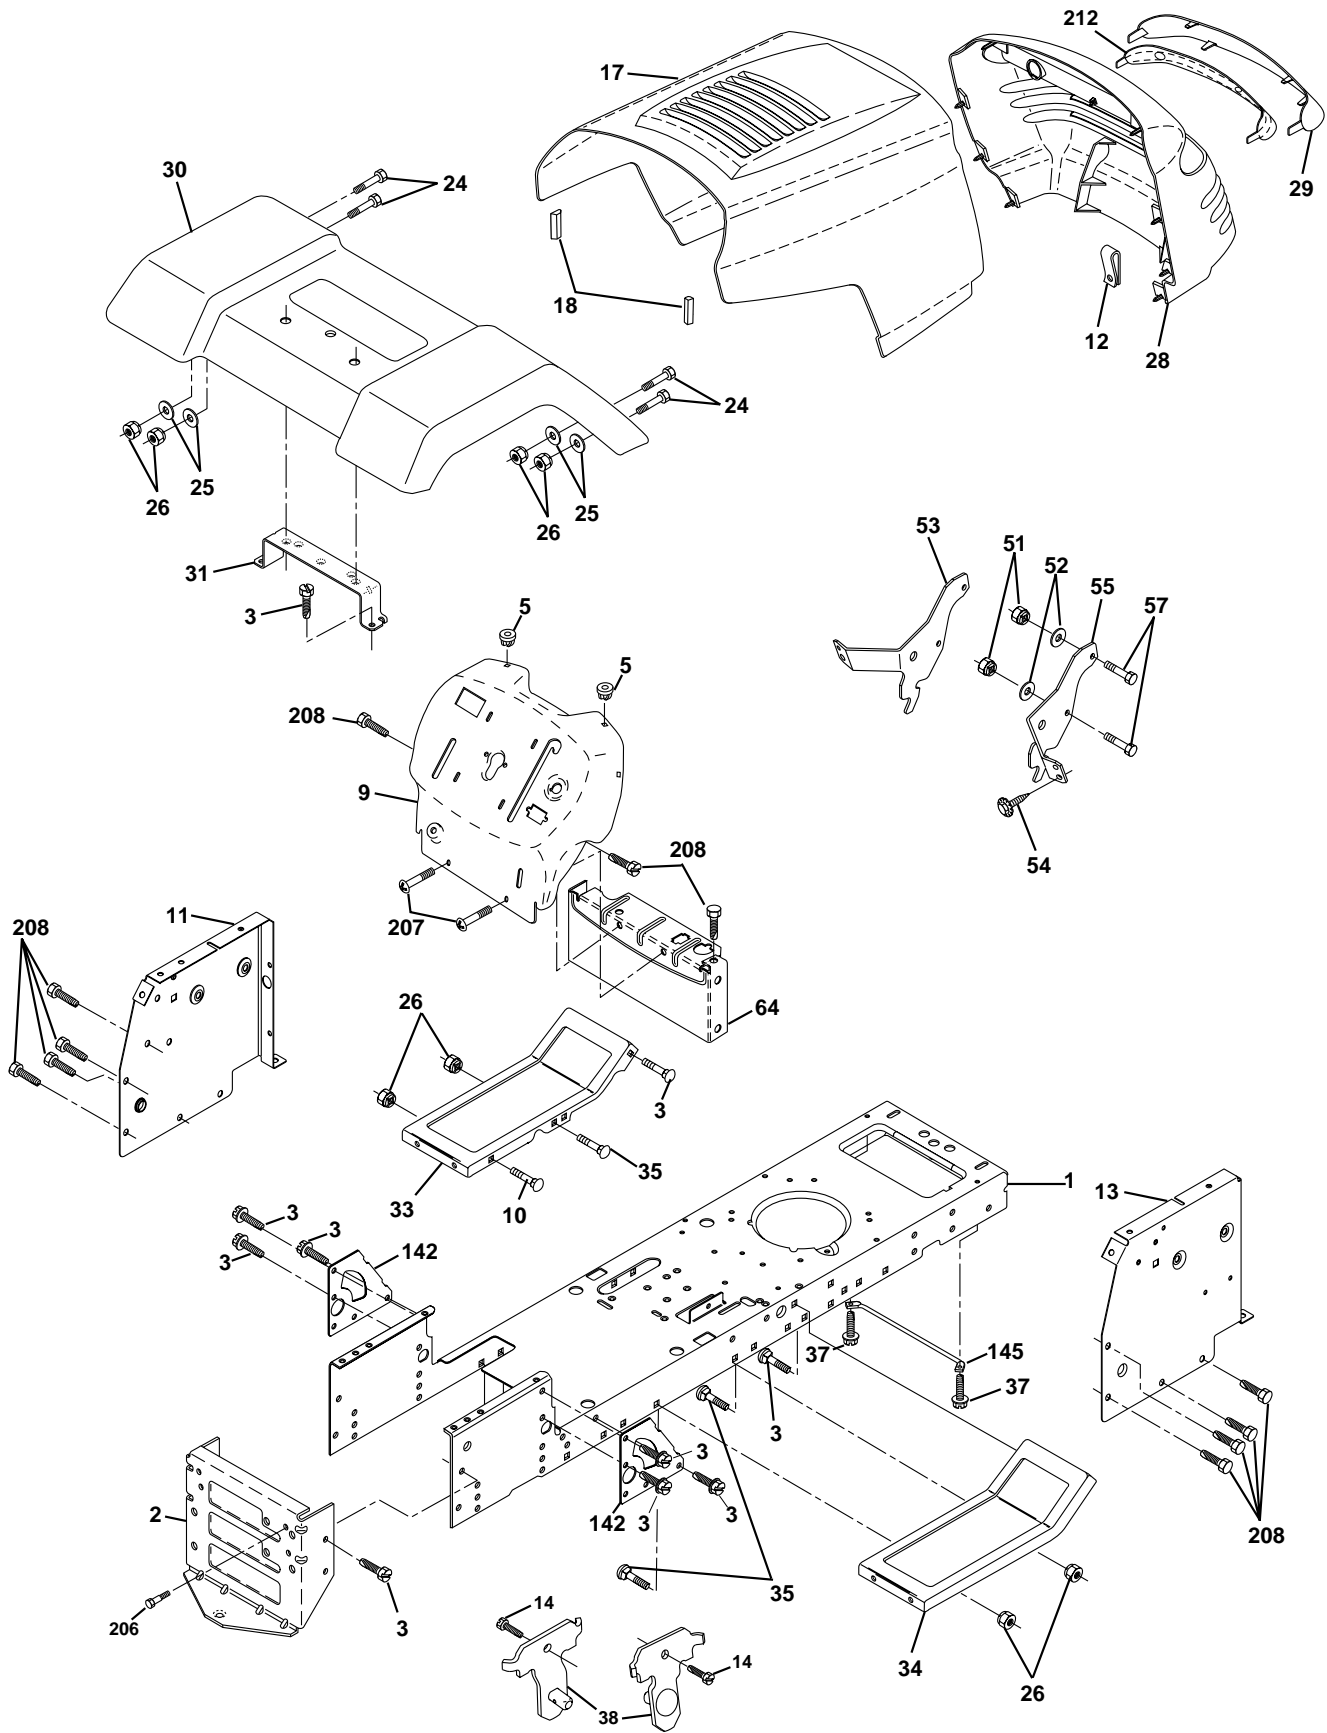

REPAIR PARTS

TRACTOR - - MODEL NO. BL13542ST (BL135T42STB), PRODUCT NO. 954 56 68-43
CHASSIS AND ENCLOSURES

REPAIR PARTS

TRACTOR - - MODEL NO. BL13542ST (BL135T42STB), PRODUCT NO. 954 56 68-43
CHASSIS AND ENCLOSURES

KEY NO.	PART NO.	DESCRIPTION
1	174619	Chassis
2	176554	Drawbar
3	17060612	Screw 3/8-16 x 3/4
5	155272	Bumper Hood/Dash
9	168336X010	Dash.
10	72140608	Bolt, Carriage 3/8-16 x 1
11	155927	Panel, Dash, L.H.
12	145660	Clip Tinnerman Grille P/L
13	172107X010	Panel, Asm. SLKSCR Dash R.H.
14	17490608	Screw Thdrol 3/8-16 x 1/2
17	159639X421	Hood
18	126938X	Bumper Hood
24	74780616	Bolt Fin Hex 3/8-16 UNC X 1 Gr. 5
25	19131312	Washer 13/32 x 13/16 x 12 Gauge
26	73800600	Nut, Lock Hex W/Ins. 3/8-16 UNC
28	170474	Grille/Lens Asm
29	170472X599	Lens, Grille
30	169468X421	Fender
31	136619	Bracket Fender
33	105476X418	Footrest LH
34	105475X418	Footrest RH
35	72110606	Bolt Rdhd Sht Sqnk 3/8-16 x 3/4
37	17490508	Screw Thdrol 5/16-18 x 1/2 TYT
38	175710	Pivot Bracket Assembly
51	73800400	Nut Lock w/Insert 1/4-20 UNC
52	19091416	Washer 9/32 x 7/8 x 16 Ga.
53	144697	Bracket Grille LH
54	161464	Screw Hex WSHD 8-18 x 7/8
55	144696	Bracket Grille RH
57	74780412	Bolt, Fin Hex 1/4-20 UNC x .75
64	154798	Dash Lower STLT
142	165867	Plate Reinforcement STLT
145	156524	Rod Pivot Chassis/Hood
206	170165	Bolt Shoulder
207	17670508	Screw Thdrol 5/16-18 x 1/2 TYTT
208	17670608	Screw Thdrol 3/8-16 x 1/2 TYT
212	174503	Insert Lens Reflective
--	5479J	Plug, Button

NOTE: All component dimensions given in U.S. inches
1 inch = 25.4 mm