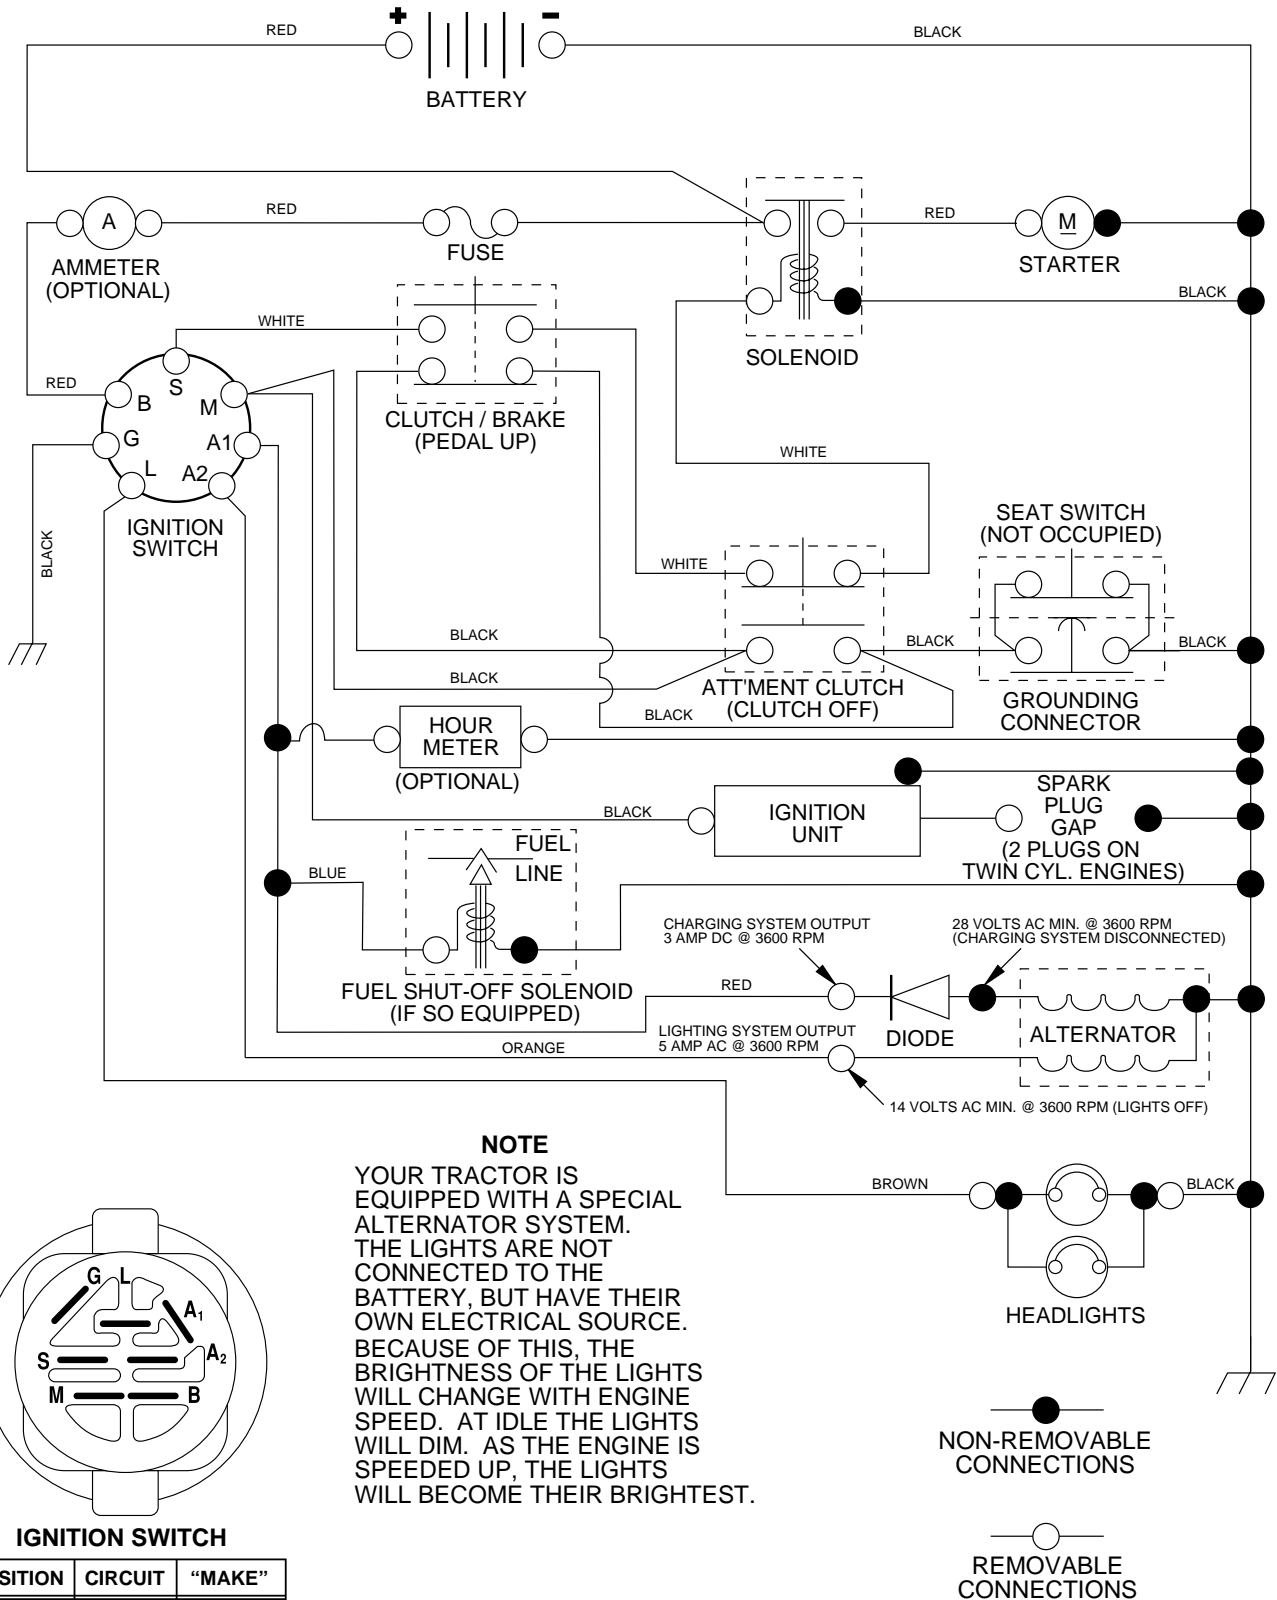

TRACTOR -- MODEL NO. BL13542ST (BL135T42STB), PRODUCT NO. 954 56 68-43 SCHEMATIC