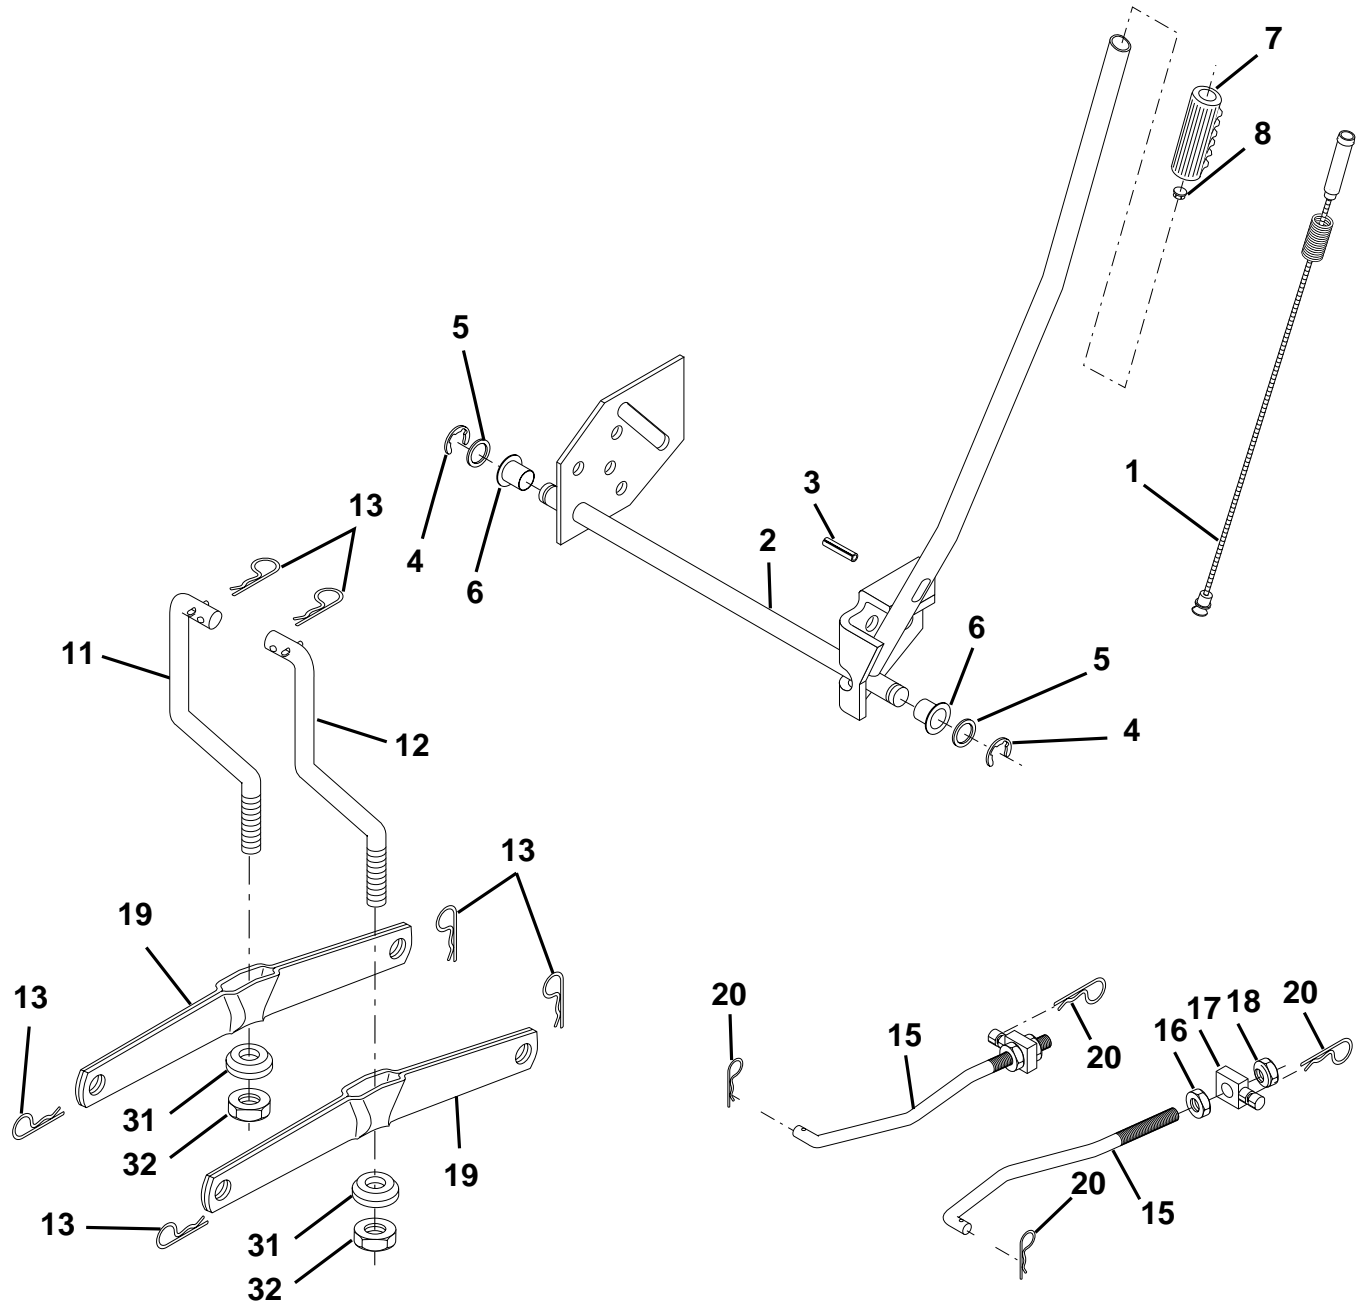

KEY NO.	PART NO.	DESCRIPTION
14	72050412	Bolt Rdhd Sht Nk 1/4-20x1-1/2
15	134300	Spacer Split 28 X 96 Zinc
16	121250X	Spring Cprsn 1 27 Blk Pnt
17	123976X	Nut Lock 1/4 Lge Flg Gr 5 Zinc
21	171852	Bolt Shoulder 5/16-18 Unc-2A
22	73800500	Nut Hex Lock w/Ins 5/16-18
23	71110814	Bolt Hex Black
24	19171912	Washer 17/32 X 1-3/16 X 12 Ga
25	127018X	Bolt Shoulder 5/16-18 X 62
26	10040800	Washer Lock Hvy Hlcl Spr 1/2

WHEELS & TIRES

KEY NO.	PART NO.	DESCRIPTION
1	59192	Cap Value Tire
2	65139	Stem Value
3	106222X	Tire F Ts 15 X 6 0 - 6 Service
4	59904	Tube Inner Front #35060
5	106732X421	Rim Asm 6"front Service
6	278H	Fitting Grease
7	9040H	Bearing Flange
8	106108X421	Rim Asm 8"rear Service
9	124635X	Tire R Ts 18x8 5-8 Service
10	7152J	Tube Rear 9 5 X 8 Service
11	104757X428	Cap Axle Blk 1 50 X 1 00
--	144334	Sealant, Tire (10 oz. tube)

NOTE: All component dimensions given in U.S. inches
1 inch = 25.4 mm

REPAIR PARTS

TRACTOR -- MODEL NO. BL13542ST (BL135T42STB), PRODUCT NO. 954 56 68-43
MOWER LIFT

KEY NO.	PART NO.	DESCRIPTION
1	159460	Washer Asm Inner Spring W/Plunger
2	159471	Shaft Asm. Lift RH
3	105767X	Pin Groove
4	12000002	E Ring #5133-62
5	19211621	Washer 21/32 x 1 x 21 Ga.
6	120183X	Bearing Nylon
7	109413X	Grip Handle
8	124526X	Button Plunger
11	139865	Link Asm Lift L.H.
12	139866	Link Asm Lift R.H.
13	4939M	Retainer Spring

KEY NO.	PART NO.	DESCRIPTION
15	173288	Link Front
16	73350800	Nut Jam Hex 1/2-13 Unc
17	130171	Trunnion Blk Zinc
18	73680800	Nut Crownlock 1/2-13 Unc
19	139868	Arm Suspension Mower
20	163552	Retainer Spring
31	169865	Bearing, Pvt. Lift.
32	73540600	Nut Crownlock 3/8-24