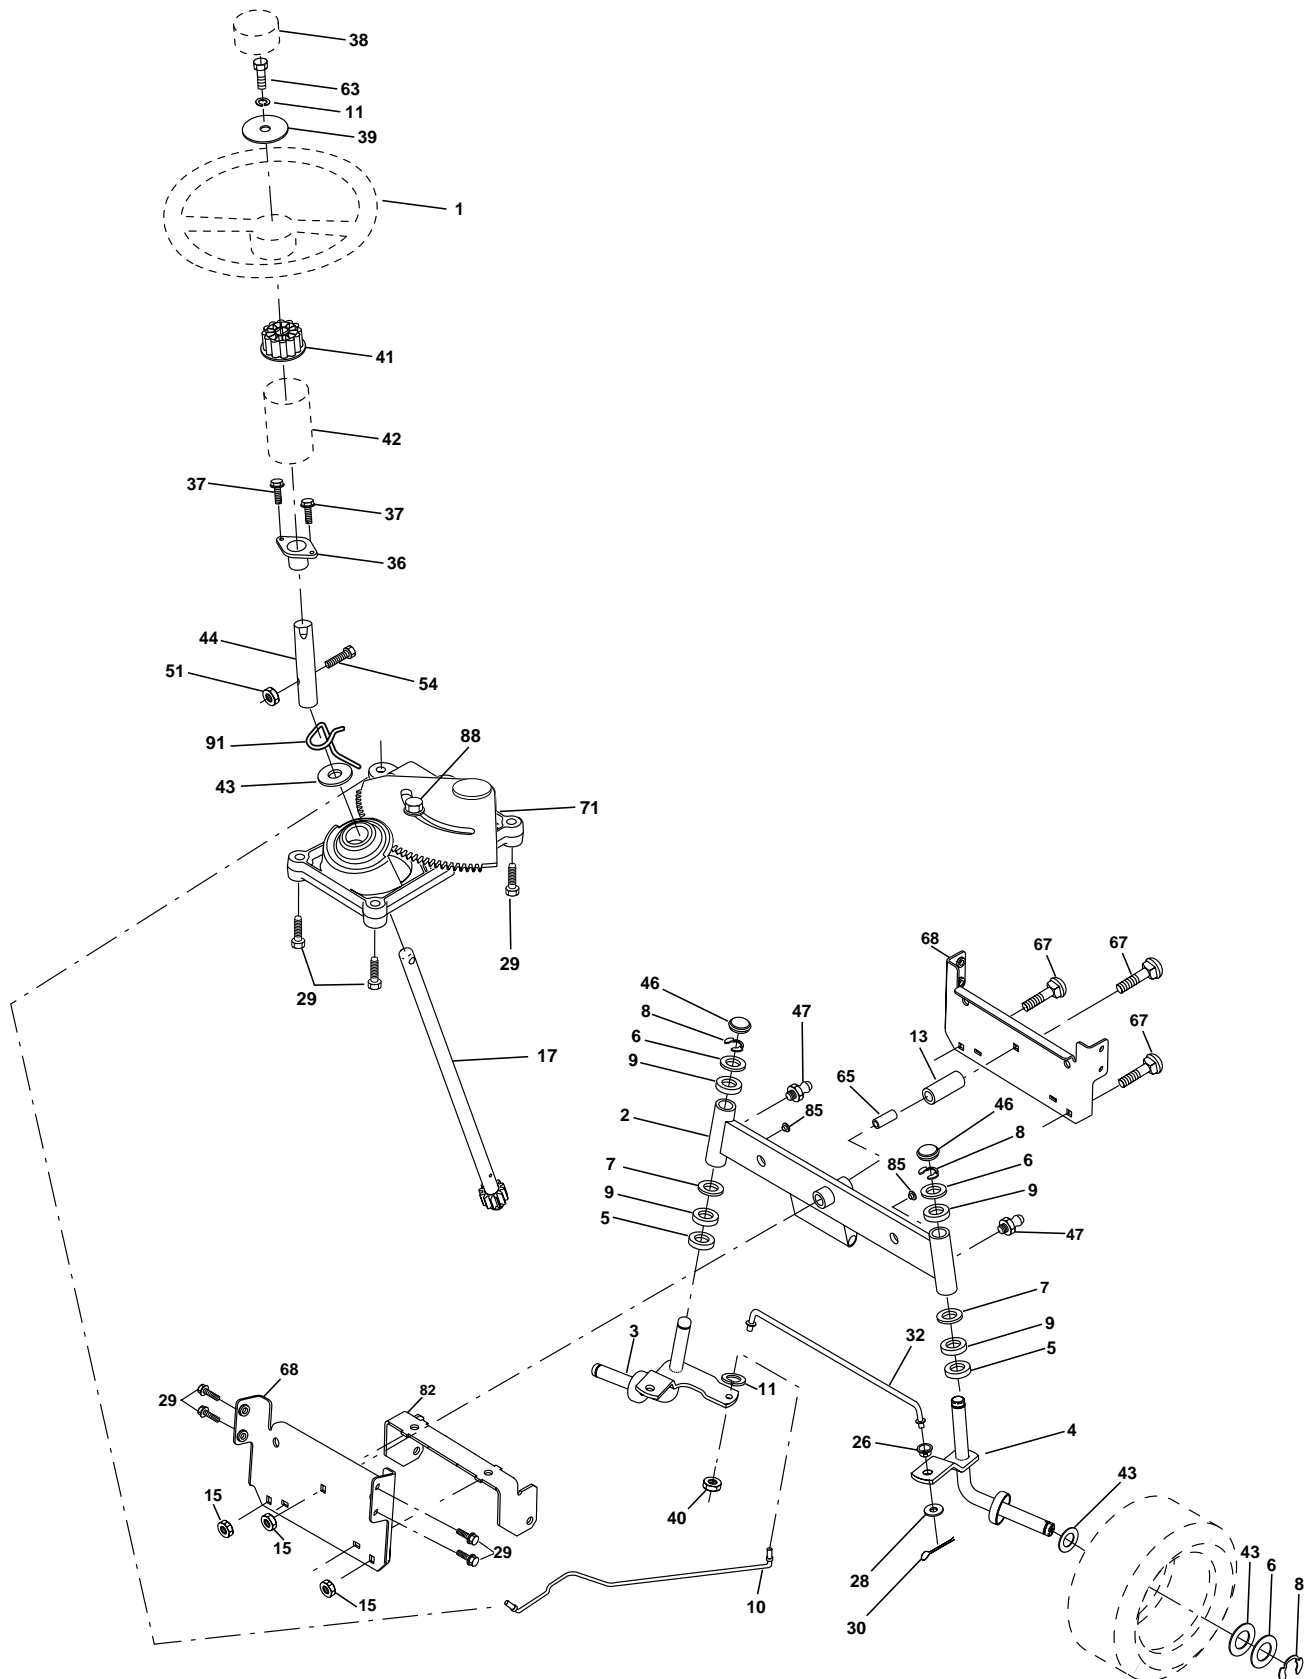

REPAIR PARTS

TRACTOR -- MODEL NO. BL13542ST (BL135T42STB), PRODUCT NO. 954 56 68-43
STEERING ASSEMBLY

REPAIR PARTS

TRACTOR - - MODEL NO. BL13542ST (BL135T42STB), PRODUCT NO. 954 56 68-43
STEERING ASSEMBLY

KEY NO.	PART NO.	DESCRIPTION
1	139768	Steering Wheel
2	154427	Front Axle Assembly
3	169840	Spindle Assembly, L.H.
4	169839	Spindle Assembly, R.H.
5	6266H	Bearing, Race, Thrust, Hardened
6	121748X	Washer 25/32 x 1-5/8 x 16 Gauge
7	19272016	Washer 27/32 x 1-1/4 x 16 Gauge
8	12000029	Ring, Klip
9	3366R	Bearing, Steering Column
10	175121	Link, Drag
11	10040600	Washer, Lock
13	136518	Spacer, Bearing, Front Axle
15	145212	Nut, Hex Flange Lock
17	177876	Shaft Assembly, Steering
26	126847X	Bushing, Link, Drag
28	19131416	Washer 13/32 x 7/8 x 16 Gauge
29	17060612	Screw 3/8-16 x 3/4
30	76020412	Pin
32	130465	Rod, Tie
36	155099	Bushing, Steering
37	152927	Screw TT #10-32 x 5 x 3/8 Flange
38	140175	Cap Wheel Steer
39	19133812	Washer 13/32 x 2-3/8 x 12 Gauge
40	7810H	Nut Lock Center 3/8-242 Unf
41	100711L	Adaptor, Steering Wheel
42	145054X428	Boot, Steering Dash P/L Mtl Blk
43	121749X	Washer 25/32 x 1-1/4 x 16 Gauge
44	153720	Extension Steering Non-Adjust
46	121232X	Cap, Spindle
47	6855M	Fitting, Grease
51	73800500	Nut Lock Hx W/Ins 5/16-18 UNC
54	74780520	Bolt Fin Hex 5/16-18 UNC x 1-1/4
63	74780616	Bolt Fin Hex 3/8-16 unc. x 1 Gr. 5
65	160367	Spacer Axle
67	72140618	Bolt RdHd Sq 3/8-16 x 2-1/4
68	169827	Brace Axle
71	175146	Steering Asm
82	169835	Bracket Susp Chassis Front
85	133835	Fastener Christmas Tree
88	175118	Bolt Shoulder 7/16-20 Unc
91	175553	Clip Steering

NOTE: All component dimensions given in U.S. inches
1 inch = 25.4 mm