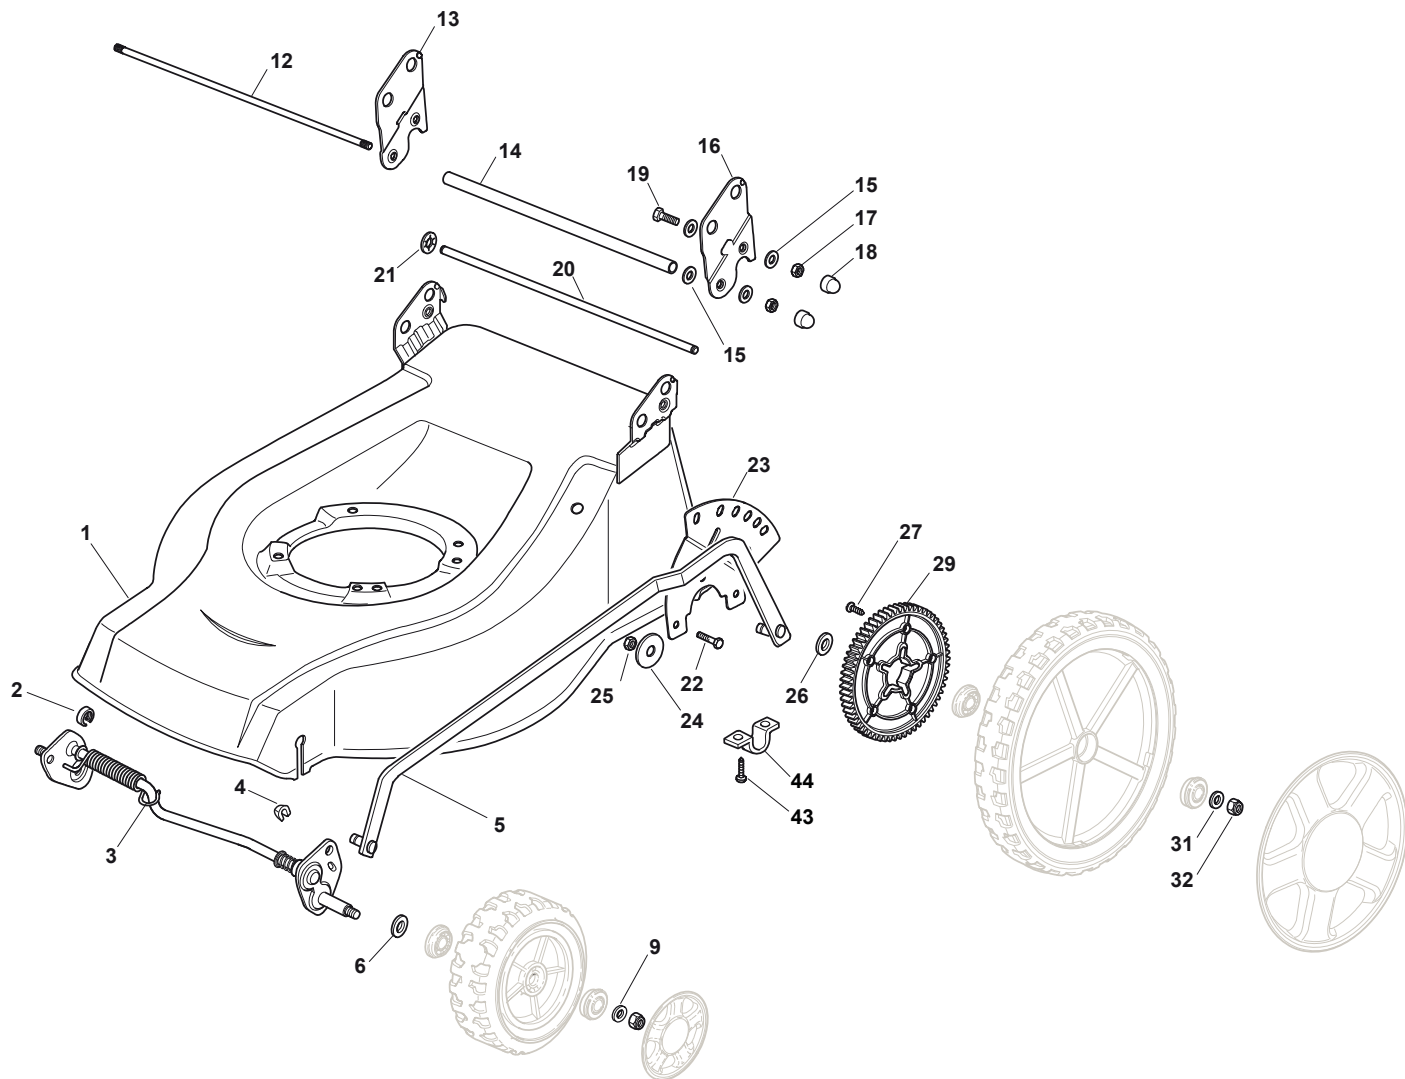

N.	CODE	Q.TY	DESCRIZIONE	DESCRIPTION	DESCRIPTION	BESCHREIBUNG	REMARK
1	81002424/1	1	Chassis Rosso	Deck Red	Châssis Rouge	Gehäuse Rot	
2	22171002/0	2	Distanziale	Spacer	Entretoise	Distanzring	
3	381002861/0	1	Asse Ruote Anteriori	Axle, Front Wheels	Axe Roues Avant	Achse, Vorderrad	
4	12436050/0	2	Piastrina	Plate	Plaquette	Plättchen	
5	381001999/0	1	Asta Comando Regol. Altezza	Rod, Height Adjustment	Tige Commande Reglage Hauteur	Stange, Höheverstellung	
12	22517702/1	1	Fulcro Parasassi	Stone Guard Fulcrum	Point D'Appui Parepierres	Drehpunkt Prallblech	
13	22778427/0	1	Staffa Dx	Bracket, R	Bride D	Pratze, Rechte	
14	22869717/0	1	Distanziale	Spacer	Entretoise	Distanzring	
15	22671653/0	8	Rosetta	Washer	Rondelle	Scheibe	
16	22778429/0	1	Staffa Sx	Bracket, L	Bride G	Pratze, Linke	
17	12155000/0	4	Dado	Nut	Ecrou	Mutter	
18	18203854/0	4	Cappuccio	Protection	Capuchon	Stecker	
19	12793301/0	2	Vite	Screw	Vis	Schraube	
20	22517860/0	1	Perno	Pin	Pivot	Bolzen	
21	12604899/0	2	Fissatore A Corona	Crown Fastener	Fixateur A Couronne	Kronescheibe	
22	12792611/0	3	Vite	Screw	Vis	Schraube	
23	322735579/1	1	Settore Regolazione Altezza	Sector, Height Adjustment	Secteur Reglage Hauteur	Sektor, Höheverstellung	
24	12523060/0	3	Rosetta	Washer	Rondelle	Scheibe	
25	12155000/0	3	Dado	Nut	Ecrou	Mutter	
26	22675100/0	2	Rosetta	Washer	Rondelle	Scheibe	
27	12728691/0	6	Vite	Screw	Vis	Schraube	
28	22120110/0	2	Ruota Dentata	Sprocket	Couronne	Zahnkettenrad	
43	12731350/0	4	Vite	Screw	Vis	Schraube	
44	22545152/0	2	Piastrina	Plate	Plaquette	Platte