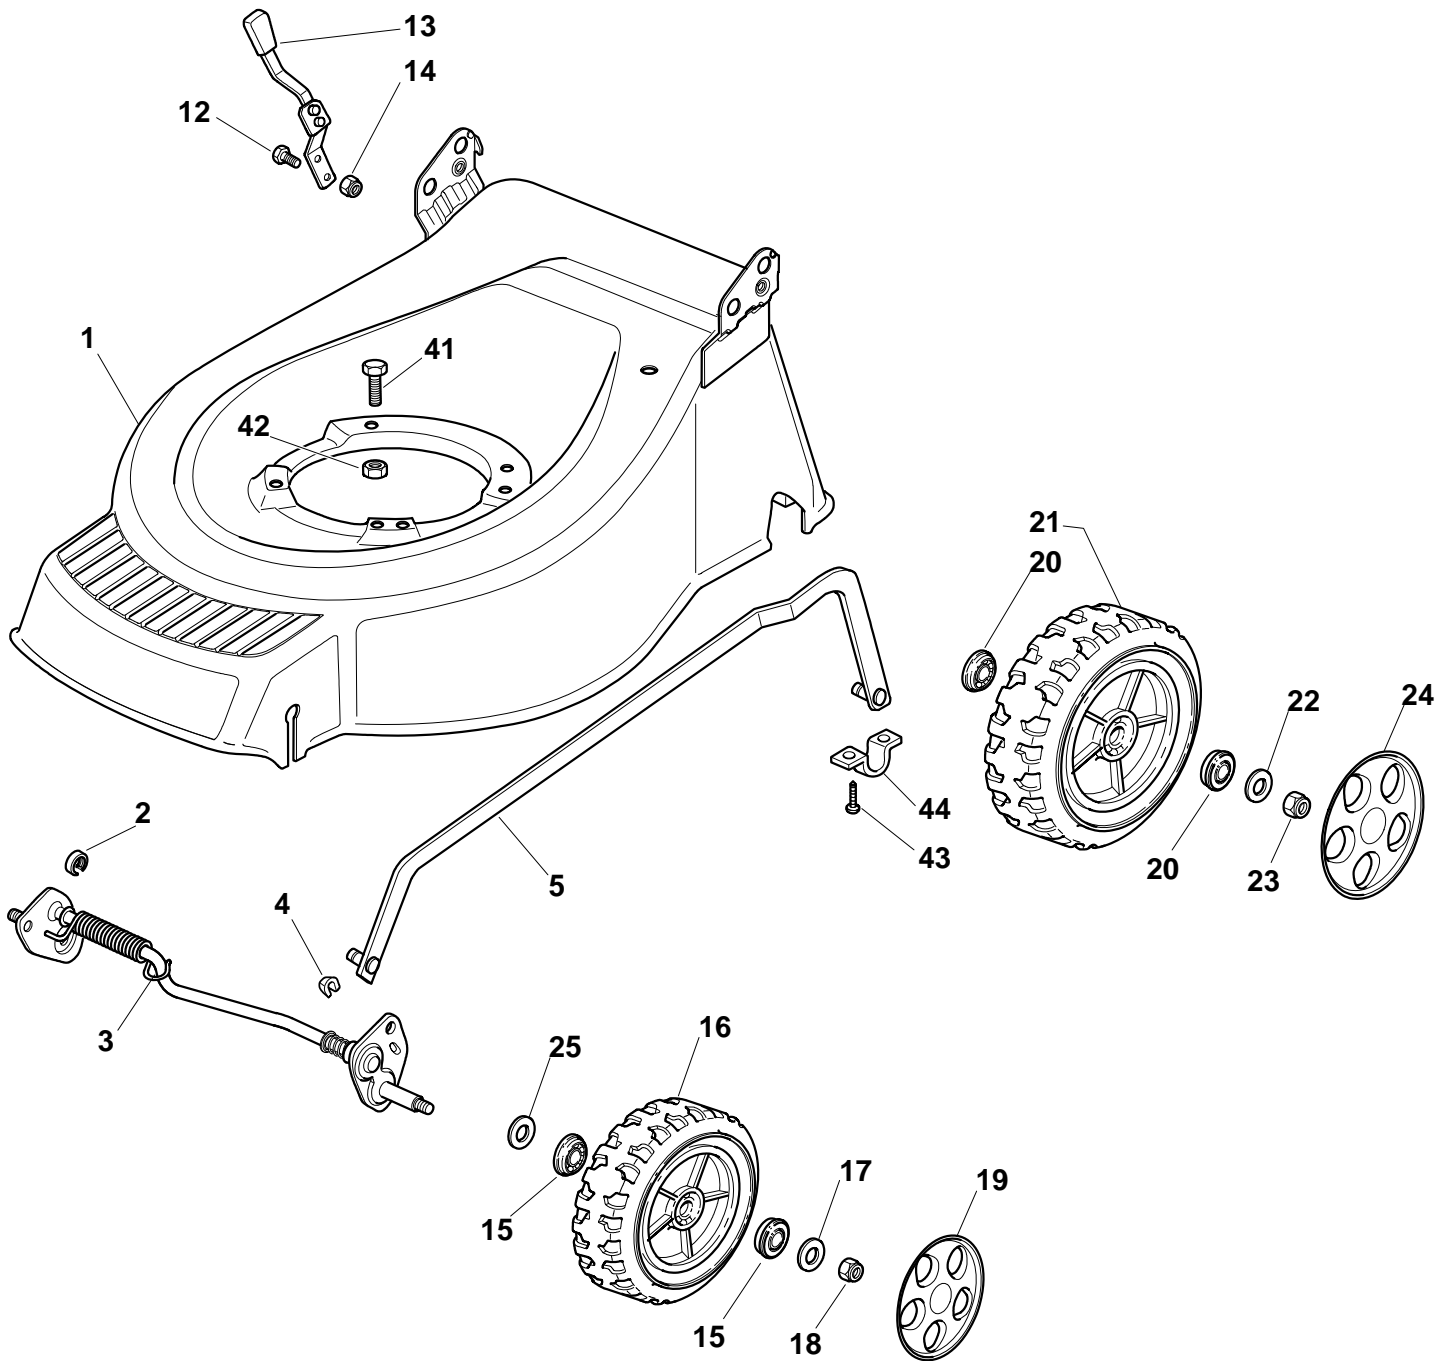

## COLLECTOR 53 S Model Year 2010

- Use GLOBAL GARDEN PRODUCT Genuine Spare Parts specified in the parts list for repair and/or replacement.
- The contents described in the parts list may change due to improvement.
- The drawings of the spare parts are only indicative and might not represent the part in question exactly.
- The indications "right" - "left" - "front" - "rear" refer to the position of the operator when using the machine.
- When placing orders of parts for repair and/or replacement, make sure that the illustrated parts list is the one applying to the machine's year of manufacture, as shown on the identification plate attached to the machine.

## COLLECTOR 53 S - Model Year 2010

Pos. Fig.	Antal Quantity	Art No Part No	Benämning	Description	Anmärkning Notes
1	1	81001955/1	Chassi	Deck Yellow	
2	1	22171002/0	Distans	Spacer	
3	1	81000143/1	Hjulaxel-fram	Axle, Front Wheels	
4	2	112436051/0	Plåt	Plate	
5	1	381002021/0	Höjdinställn.stång	Rod, Height Adjustment	
6	2	81005082/0	Hjulfäste	Support, Wheel	
7	2	81003285/1	Höjdinställ.spak	Lever, Height Adjustment	
8	2	22519811/0	Bult	Pin	
11	4	22122200/0	Kullager	Bearing	
12	2	12789000/0	Skruv	Screw	
13	1	81003283/1	Höjdinställn.spak	Lever, Height Adjustment	
13	2	81003283/1	Höjdinställn.spak	Lever, Height Adjustment	
14	2	12154320/0	Mutter	Nut	
15	2	22122200/0	Kullager	Bearing	
15	4	22122200/0	Kullager	Bearing	
16	4	81007351/0	Hjul	Wheel	
17	2	12521350/0	Bricka	Washer	
18	2	12155000/0	Mutter	Nut	
19	2	322110621/0	Navkapsel-gul	Hub Cap Yellow	
20	4	22122200/0	Kullager	Bearing	
21	2	81007343/0	Hjul	Wheel	
22	2	12521350/0	Bricka	Washer	
23	2	12155000/0	Mutter	Nut	
24	2	322110595/0	Navkapsel-gul	Hub Cap Yellow	
25	2	12530150/0	Bricka	Washer	
41	3	12793701/0	Skruv	Screw	
42	3	12293201/0	Mutter	Nut	
43	4	12731350/0	Skruv	Screw	
44	2	22545152/0	Bygel	Plate	