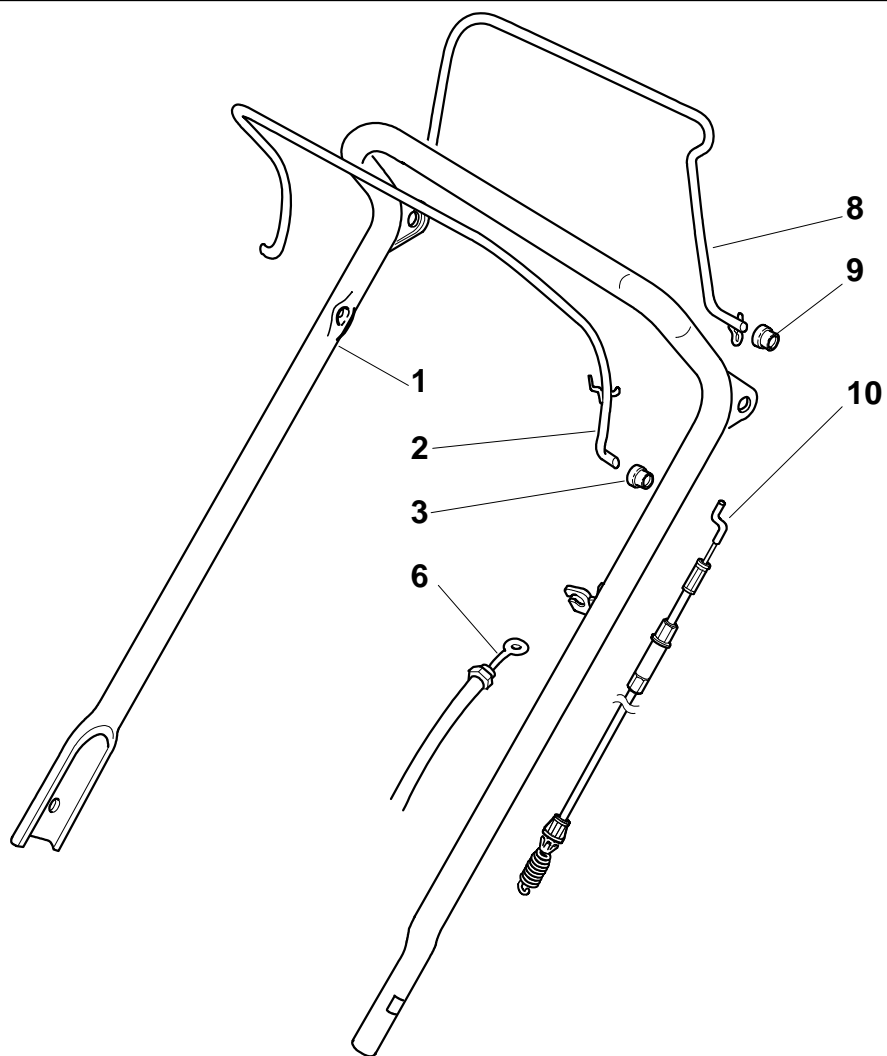

COLLECTOR 53 S - Model Year 2010

Pos. Fig.	Antal Quantity	Art No Part No	Benämning	Description	Anmärkning Notes
1	1	81007024/0	Styre-överdel	Handle, Upper Part	
2	1	81003291/3	Reglagebygel	Lever, Engine Brake	
3	2	22041966/0	Bussning	Bush	
6	1	81000640/1	Motorbromswire	Cable, Thread Engine Brake	
8	1	81003288/1	Reglagebygel	Lever, Driving	
9	2	22041965/1	Bussning	Bush	
10	1	81000668/1	Kopplingswire	Cable, Rear Drive