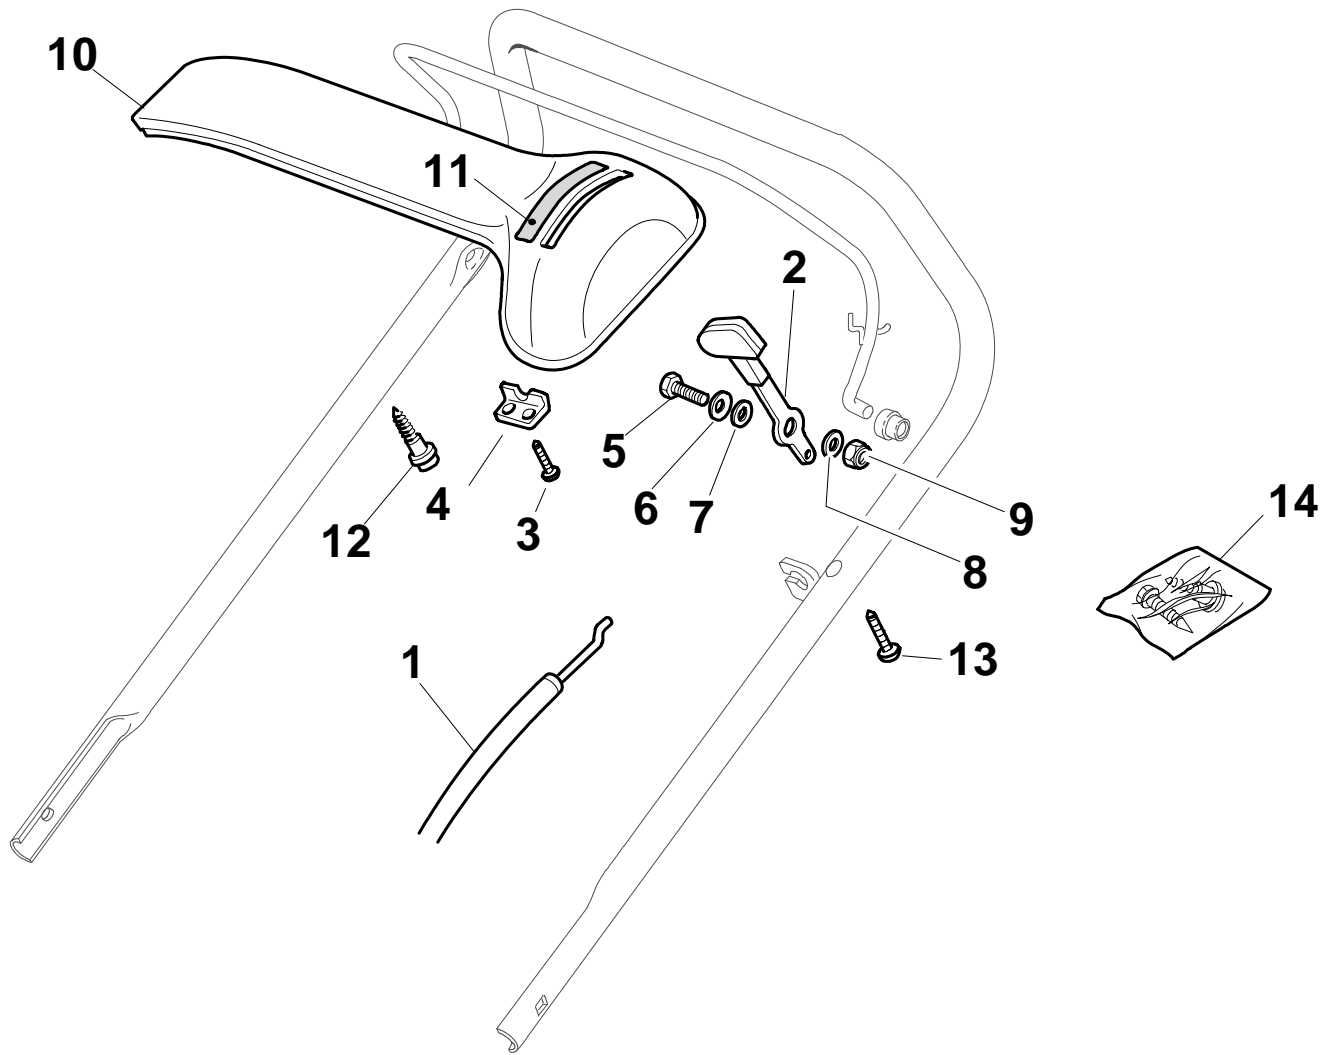

Pos. Fig.	Antal Quantity	Art No Part No	Benämning	Description	Anmärkning Notes
1	1	81007174/0	Gaswire	Cable, Trottle	
2	1	81007280/2	Gasarm	Lever, Throttle	
3	2	12735105/0	Skruv	Screw	
4	1	22981467/0	Plåt	Plate	
5	1	12791500/0	Skruv	Screw	
6	1	12530060/0	Bricka	Elastic Washer	
7	1	12523040/0	Bricka	Washer	
8	1	12523040/0	Bricka	Washer	
9	1	12154510/0	Mutter	Nut	
10	1	22120157/0	Panel	Dash Board	
11	1	114356743/1	Dekal	Label	
12	1	22943006/0	Skruv	Screw	
13	1	12728460/0	Skruv	Screw	
14	1	81008609/0	Skruvsats-panel	Outfit, Dash-Board Screws