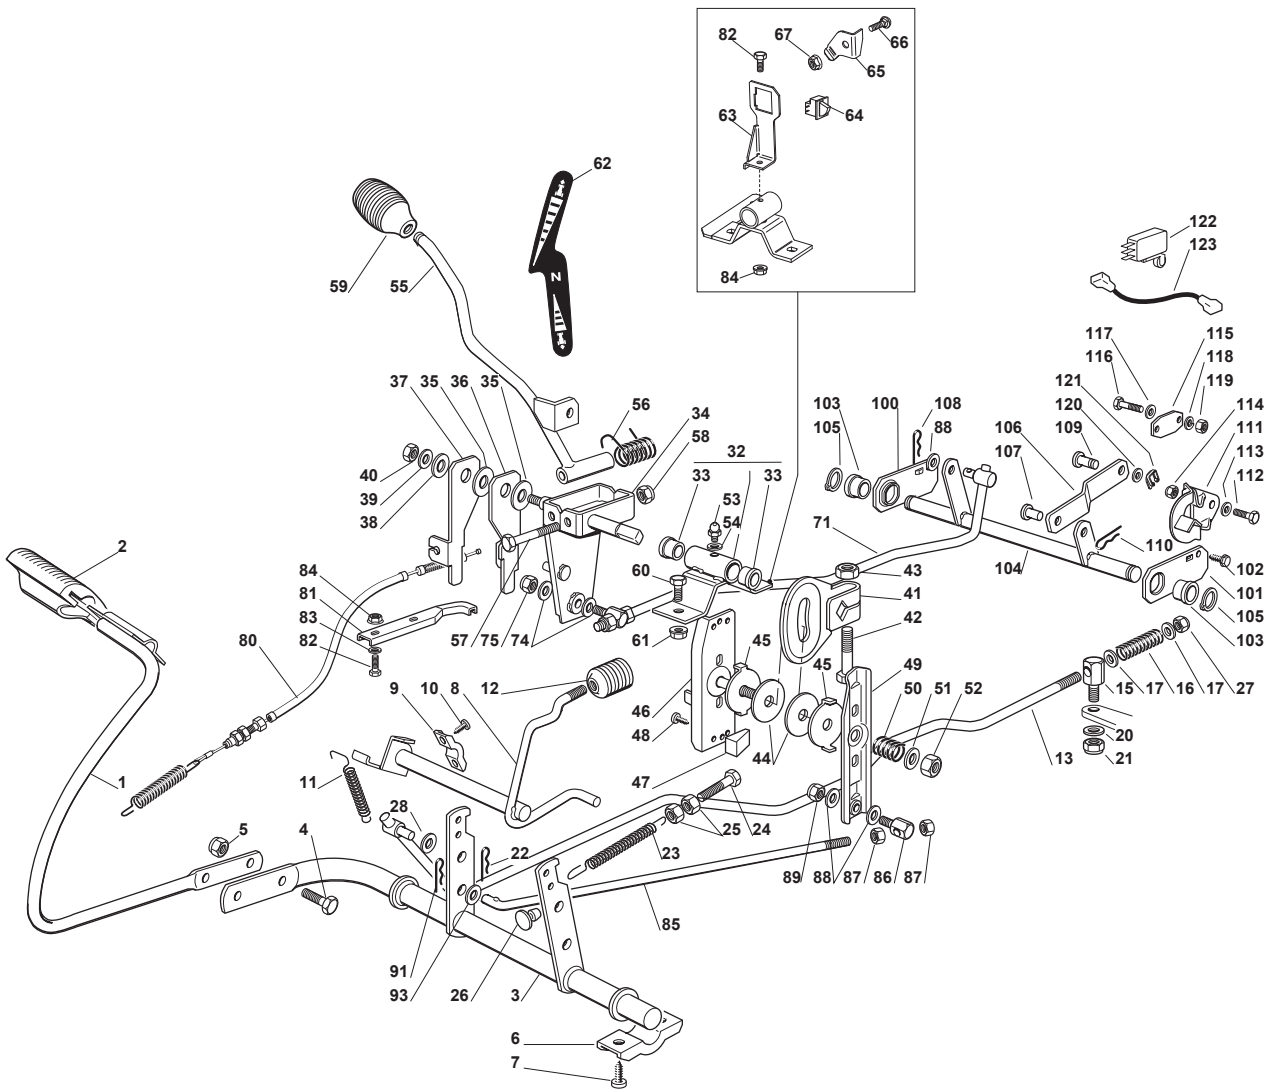

Utgåva Issue 3 - 2016		Broms och växelreglage		Brake And Gearbox Controls	
Pos. Fig.	Antal Q.ty	Art nr Part No	Benämning	Description	Anmärkning Notes
1	1	384503001/0	Bromspedal	Pedal	
2	1	125110267/0	Fäste	Clamp Cover	
3	1	384001015/1	Pedalaxel	Axle	
4	2	112793301/0	Skruv	Screw	
5	2	112155000/0	Mutter	Nut	
6	2	327546015/2	Plat	Plate	
7	4	112731350/0	Skruv	Screw	
8	1	384001011/2	P-Bromsaxel	Axle	
9	2	325547049/0	Plat	Plate	
10	4	112731601/0	Skruv	Screw	
11	1	127430552/0	Fjäder	Spring	
12	1	127395050/1	Knopp	Knob	
13	1	384002088/0	Stang	Rod	
15	1	112295200/0	Mutter	Nut	
16	1	127430588/0	Fjäder	Spring	
17	2	112521360/0	Bricka	Washer	
20	1	112523050/0	Bricka	Washer	
21	1	112155000/0	Mutter	Nut	
22	1	124487997/0	Lasnal	Cotter Pin	
23	1	125430210/1	Fjäder	Brake Spring	
24	1	122943005/0	Skruv	Screw	
25	2	112293200/0	Mutter	Nut	
26	1	127275000/0	Gummiplugg	Grommet	
27	1	112156602/0	Mutter	Nut	
28	1	325670011/0	Bricka	Antifriction Washer	
32	1	384773568/1	Spak	Lever	
33	2	127045080/0	Bussning	Bushing	
34	1	384773561/0	Arm	Lever	
35	2	322672151/0	Bricka	Antifriction Washer	
36	1	327772101/0	Fäste	Clamp	
37	1	327772103/0	Fäste	Clamp	
38	1	322672152/0	Bricka	Antifriction Washer	
39	1	112523060/0	Bricka	Washer	
40	1	112155010/0	Mutter	Nut	
41	1	327734055/0	Sektor	Sector	
42	1	112794900/0	Skruv	Screw	
43	1	112155020/0	Mutter	Nut	
44	2	127158000/0	Platta	Plate	
45	2	327670053/0	Bricka	Washer	
46	1	384773565/0	Fäste	Clamp	
47	2	127063020/0	Kam	Cam	
48	2	112735110/0	Skruv	Screw	
49	1	384773563/0	Arm	Lever	
50	1	127430560/0	Kopplingsfjäder	Clutch Spring	
51	1	325670008/1	Bricka	Washer	
52	1	112155020/0	Mutter	Nut	
53	1	112379511/0	Smörjnippel	Grease Dispenser	
54	1	112521331/0	Bricka	Washer	
55	1	384317101/0	gasreglagespak kpl	Lever, Speed Drive Control