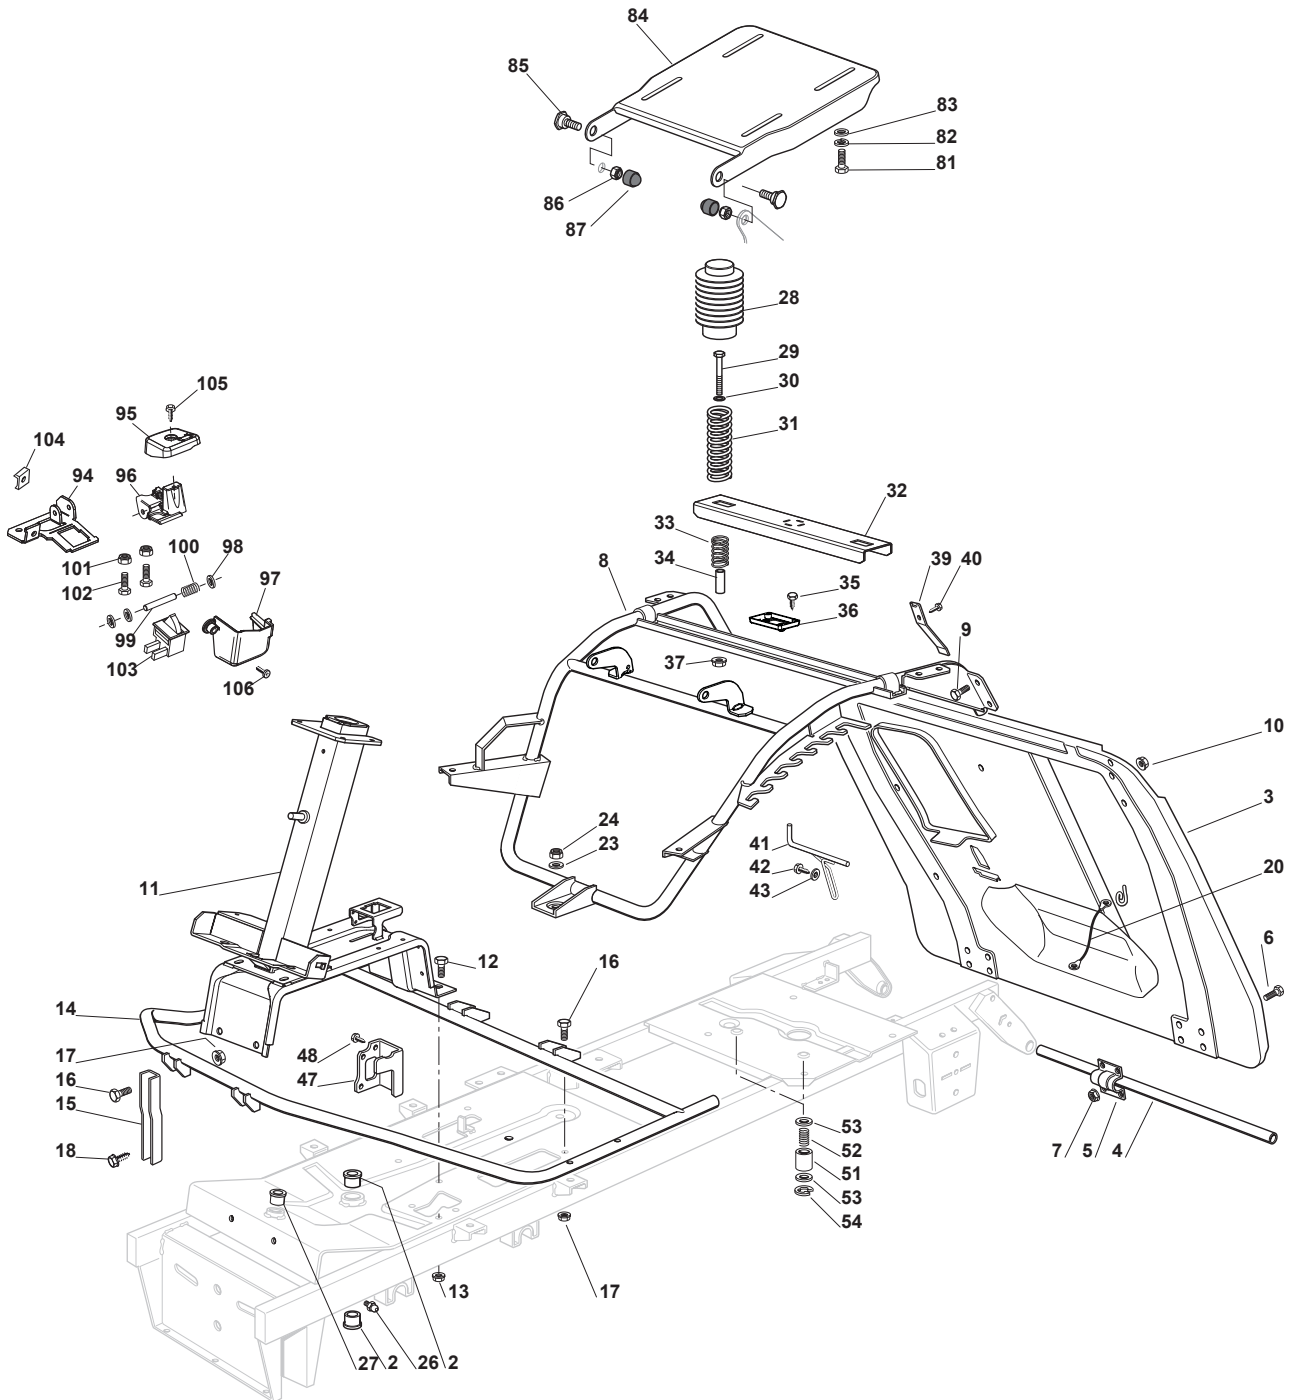

Utgåva Issue 3 - 2016		Kaross	Chassis		
Pos. Fig.	Antal Q.ty	Art nr Part No	Benämning	Description	Anmärkning Notes
94	1	327773093/0	Fäste	Bracket	
97	1	327600183/0	Skydd	Guard	
101	1	112791213/1	Skruv	Screw	
2	2	125034002/1	Bussning	Bushing	
3	1	384545057/3	Plat-Bak	Rear Plate	
4	1	127037000/1	Stift	Rear Plate Fulcrum	
5	2	325547012/1	Bygel	Plate	
6	8	112791213/1	Skruv	Screw	
7	8	112292102/0	Mutter	Nut	
8	1	384801149/0	Ram kpl	Chassis	
9	4	112792611/0	Skruv	Screw	
10	4	112293201/0	Mutter	Nut	
11	1	382785243/0	Rättrörsfäste	Steering Column Support	
12	4	112792611/0	Skruv	Screw	
13	4	112293201/0	Mutter	Nut	
14	1	384801107/2	Fotbrädesstöd	Footboard Support	
15	2	327787025/0	Stöd	Support	
16	4	112792611/0	Skruv	Screw	
17	4	112293201/0	Mutter	Nut	
18	2	112735120/0	Skruv	Screw	
20	1	384040300/0	Wire	Rear Plate	
23	1	112523060/0	Bricka	Washer	
24	1	112155000/0	Mutter	Nut	
26	1	112379511/0	Smörjnippel	Grease Dispenser	
27	1	125034001/0	Bussning	Brass	
28	2	325122003/0	Huv	Hood	
29	2	112691400/0	Skruv	Screw	
30	2	112521350/0	Bricka	Washer	
31	2	127430602/0	Fjäder	Spring	
32	1	327543047/0	Fäste	Plate	
33	2	125430263/0	Fjäder	Spring	
34	2	125160048/0	Distans	Spacer	
35	2	112728686/0	Skruv	Screw	
36	1	325785379/1	Fäste	Support	
37	2	112293201/0	Mutter	Nut	
39	1	127430600/0	Fjäder	Spring	
40	1	112735110/0	Skruv	Screw	
41	1	127294001/0	Styrning	Rear Conveyor Guide	
42	1	112735120/0	Skruv	Screw	
43	1	112523040/0	Bricka	Washer	
47	1	327772095/0	Fäste	Micro Handbrake Stirrup Support	
48	2	112735105/0	Skruv	Screw	
51	2	127047012/0	Bussning	Fast Release Bush Rider	
52	2	127430577/0	Fjäder	Spring	
53	4	325670008/1	Bricka	Washer	
54	2	112000955/0	Lasring	Benzing Ring	
81	4	112793101/0	Skruv	Screw	
82	4	112583500/0	Lasbricka	Grower	
83	4	112523060/0	Bricka	Washer