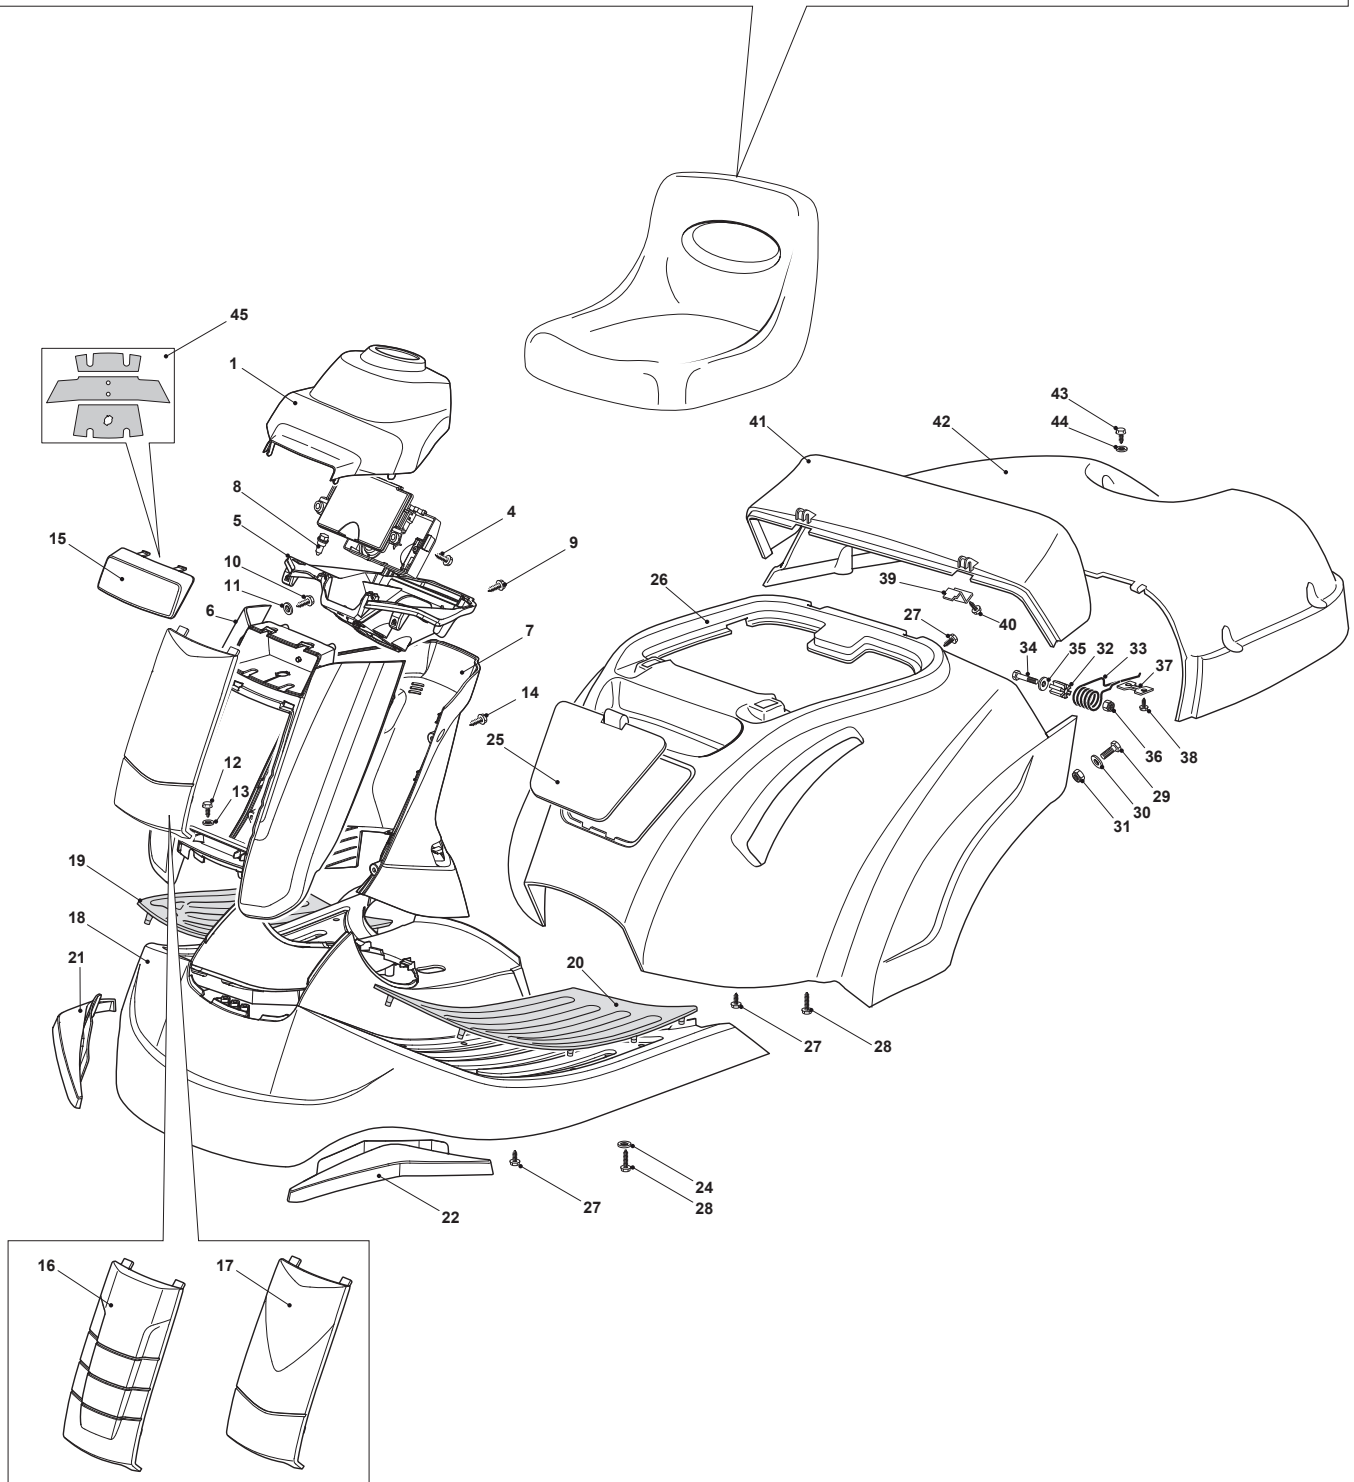

Utgåva Issue 3 - 2016		Kaross		Body	
Pos. Fig.	Antal Q.ty	Art nr Part No	Benämning	Description	Anmärkning Notes
20	1	127110305/1	Fotstegsskydd-Vä	Left Footboard Cover	
1	1	327109535/0	Panel Kapa, gra	Dashboard Cover Grey	
4	2	112735403/0	Skruv	Screw	
5	1	327787084/0	Fäste	Lights And Card Support	
6	1	327787079/0	Panelfäste	Dashboard Support	
7	1	327787103/0	Rear Cover, Yellow	Rear Cover, Yellow	
8	4	125943010/0	Skruv	Screw	
9	2	112735403/0	Skruv	Screw	
10	2	112735403/0	Skruv	Screw	
12	1	112735410/0	Skruv	Screw	
14	4	112735403/0	Skruv	Screw	
15	1	325410913/0	Front Transparent Light Grill	Grill	
16	1	327110545/0	Front Cover, Grey	Front Cover, Grey	
19	1	127110304/0	Fotstegsskydd-Hö	Right Footboard Cover	
21	1	327110502/0	VänsterFront. Skärm svart	Black Wheels Cover, Left	
22	1	327110501/0	Höger Front. Skärm svart	Black Wheels Cover, Right	
24	4	112523040/0	Bricka	Washer	
25	1	127109516/0	Frontlucka (Gul)	Front Cover Yellow	
26	1	384110136/2	Hjulkapa-Gul	Yellow Wheels Cover	
28	8	112735410/0	Skruv	Screw	
29	2	112791213/1	Skruv	Screw	
30	2	112523040/0	Bricka	Washer	
31	2	112154510/0	Mutter	Nut	
32	2	127047003/0	Bussning	Bushing	
33	2	127430551/1	Fjäder	Spring	
34	2	112691200/0	Skruv	Screw	
35	2	112523070/0	Bricka	Washer	
36	2	112155000/0	Mutter	Nut	
37	2	327546001/0	Plat	Plate	
39	2	327546003/0	Plat	Plate	
41	1	127110360/0	Uppsamlarlock-fast	Yellow Fixed Grass-catcher Cover	
42	1	127110361/0	Uppsamlarlock-Rörligt (Gul)	Grass-Catcher Cover, Mobile Yellow	
43	4	112729601/1	Skruv	Screw	
45	1	114366202/0	Film stralkastare	Light Label	
66	1	125722477/0	Seat	Seat	
11	2	112523020/0	Bricka	Washer	
13	1	112523020/0	Bricka	Washer	
44	4	112523020/0	Bricka	Washer	
18	1	327110358/2	Fotstödsåpa, gul	Footboard Cover, Yellow	
27	10	112735406/0	Skruv	Screw	
38	4	112735406/0	Skruv	Screw	
40	2	112735406/0	Skruv	Screw