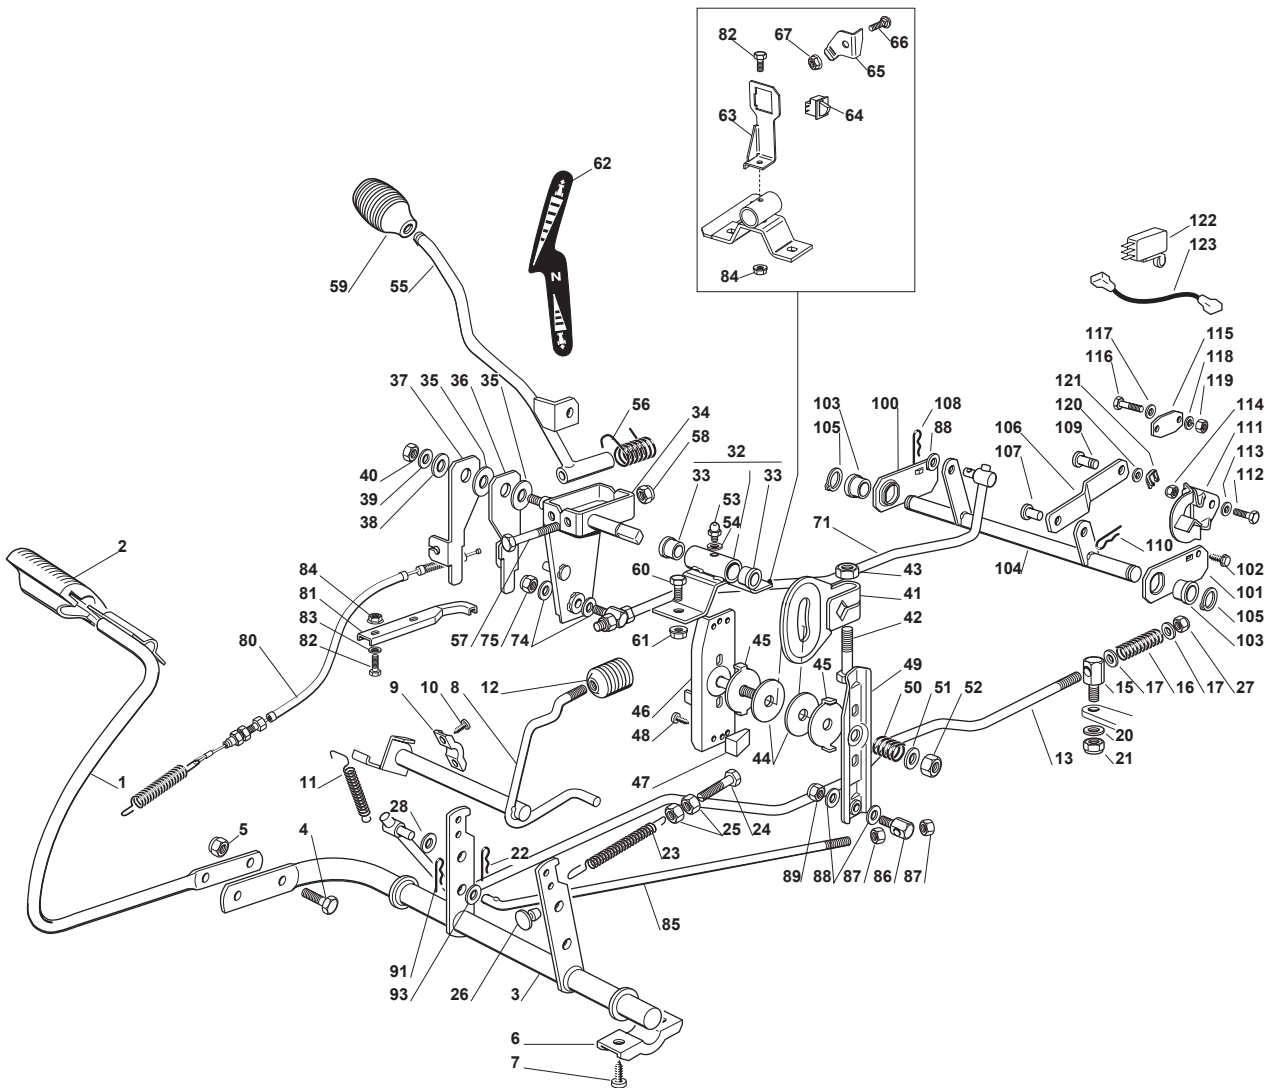

Utgåva Issue 3 - 2016		Broms och växelreglage Brake And Gearbox Controls			
Pos. Fig.	Antal Q.ty	Art nr Part No	Benämning	Description	Anmärkning Notes
121	1	112436050/0	Plat	Plate	
122	1	119410609/1LC	Mikrobrytare	Micro Switch	
123	1	125065025/0	Kabel	Cable