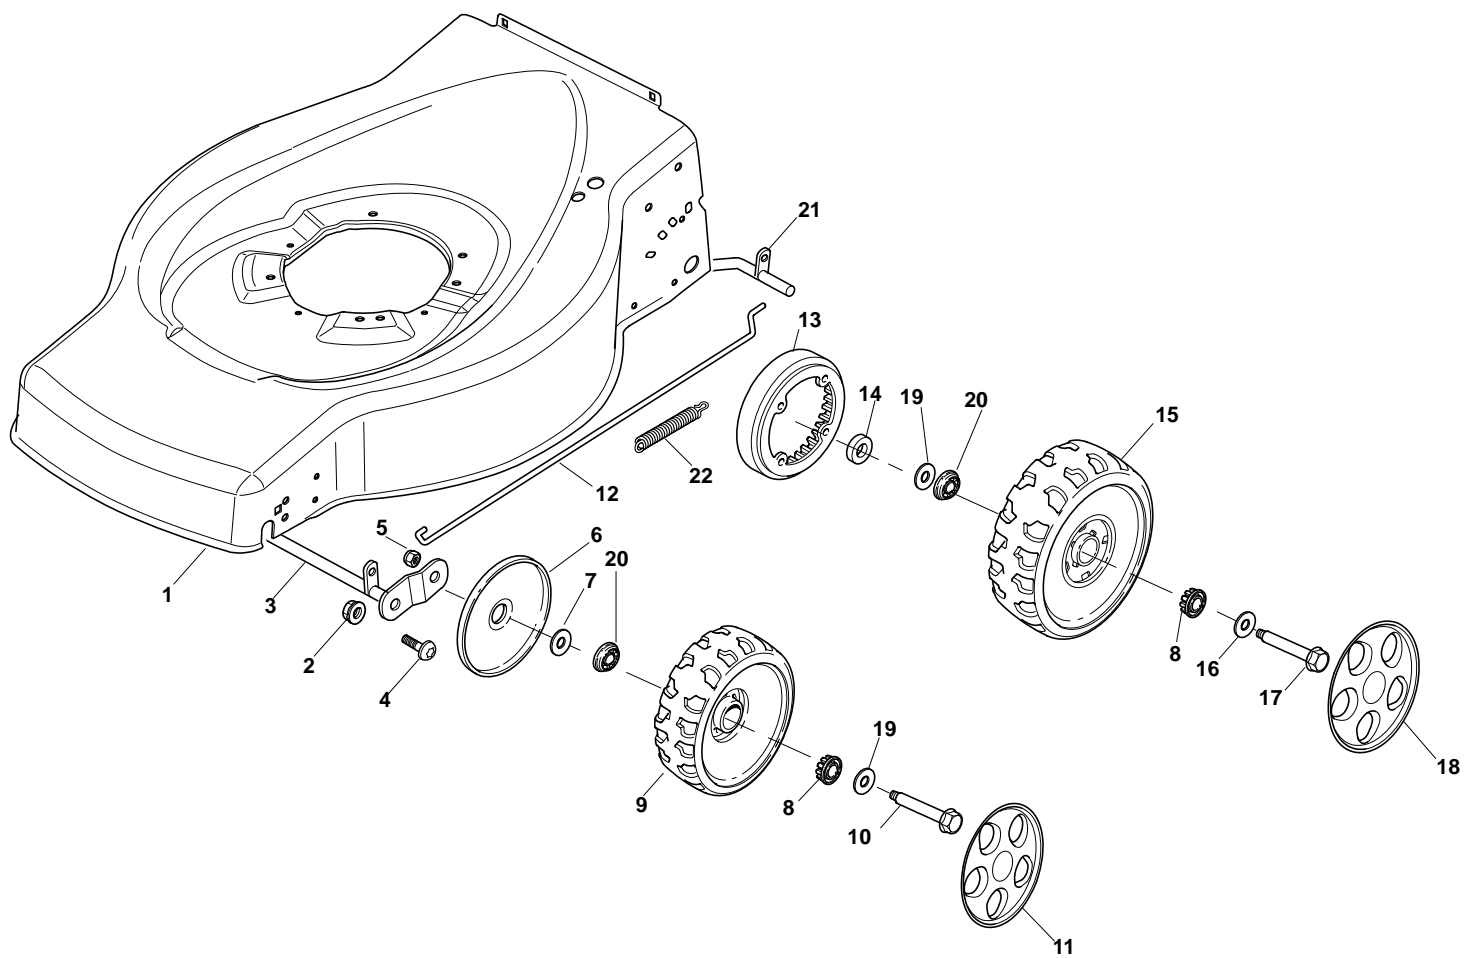

Genuine Spare Parts

www.stiga.com

COMBI 46 S B Model Year 2010

- Use GLOBAL GARDEN PRODUCT Genuine Spare Parts specified in the parts list for repair and/or replacement.
- The contents described in the parts list may change due to improvement.
- The drawings of the spare parts are only indicative and might not represent the part in question exactly.
- The indications "right" - "left" - "front" - "rear" refer to the position of the operator when using the machine.
- When placing orders of parts for repair and/or replacement, make sure that the illustrated parts list is the one applying to the machine's year of manufacture, as shown on the identification plate attached to the machine.

COMBI 46 S B - Model Year 2010

Pos. Fig.	Antal Quantity	Art No Part No	Benämning	Description	Anmärkning Notes
1	1	81002538/0	Chassi	Deck Red	
2	2	12155000/0	Mutter	Nut	
3	1	81000153/0	Hjulaxel	Axle, Front Wheels	
4	2	12760600/0	Skruv	Screw	
5	2	22131750/0	Mutter	Nut	
6	2	22600095/0	Hjulskydd	Protection	
7	2	22671651/0	Bricka	Washer	
8	8	22034508/0	Bussning	Bush	
9	2	22686091/1	Hjul	Wheel	
10	2	22524341/0	Hjulbult	Pin	
11	2	322110595/0	Navkapsel-gul	Hub Cap Yellow	
12	1	22033317/0	Justerstång	Adjustment Rod	
13	2	22120109/0	Kuggring	Sprocket	
14	2	22170622/0	Distans	Spacer	
15	2	22686093/0	Hjul	Wheel	
16	2	12523050/0	Bricka	Washer	
17	2	12735599/0	Skruv	Screw	
18	2	322110621/0	Navkapsel-gul	Hub Cap Yellow	
19	4	22675100/0	Bricka	Washer	
20	8	22122200/0	Kullager	Bearing	
21	1	81000159/0	Hjulaxel	Axle, Rear Wheels	