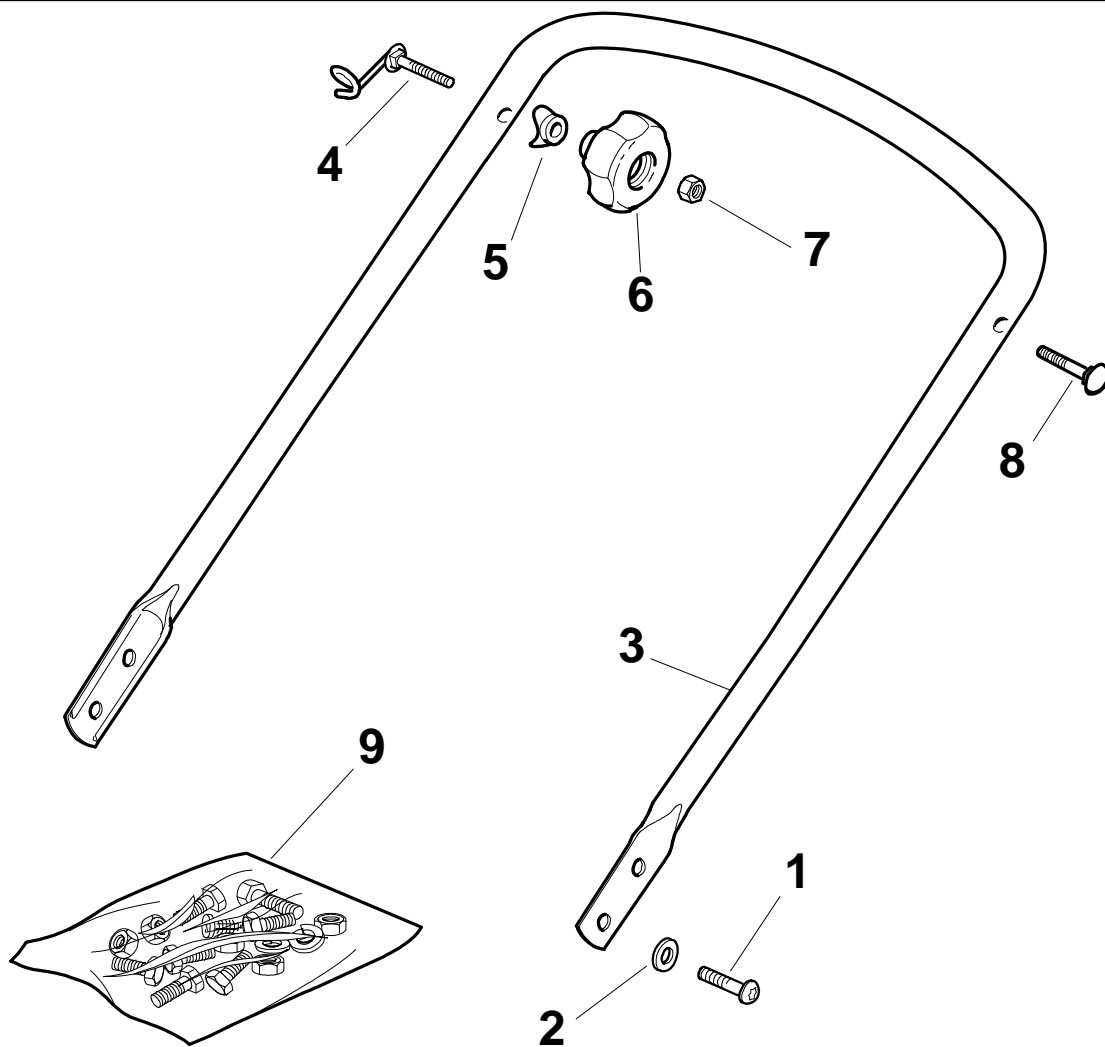

COMBI 46 S B - Model Year 2010

Pos. Fig.	Antal Quantity	Art No Part No	Benämning	Description	Anmärkning Notes
1	4	12760605/0	Skruv	Screw	464
2	4	12521350/0	Bricka	Washer	
3	1	81006570/0	Styre-underdel	Handle, Lower Part	
4	1	81003801/1	Snörhållare	Guide Spring	
5	2	22680006/1	Bricka	Washer	
6	2	322399804/1	Knopp	Knob	
7	2	12293200/0	Mutter	Nut	
8	1	12819201/0	Skruv	Screw	
9	1	81008648/1	Skrivsats	Outfit, Screws