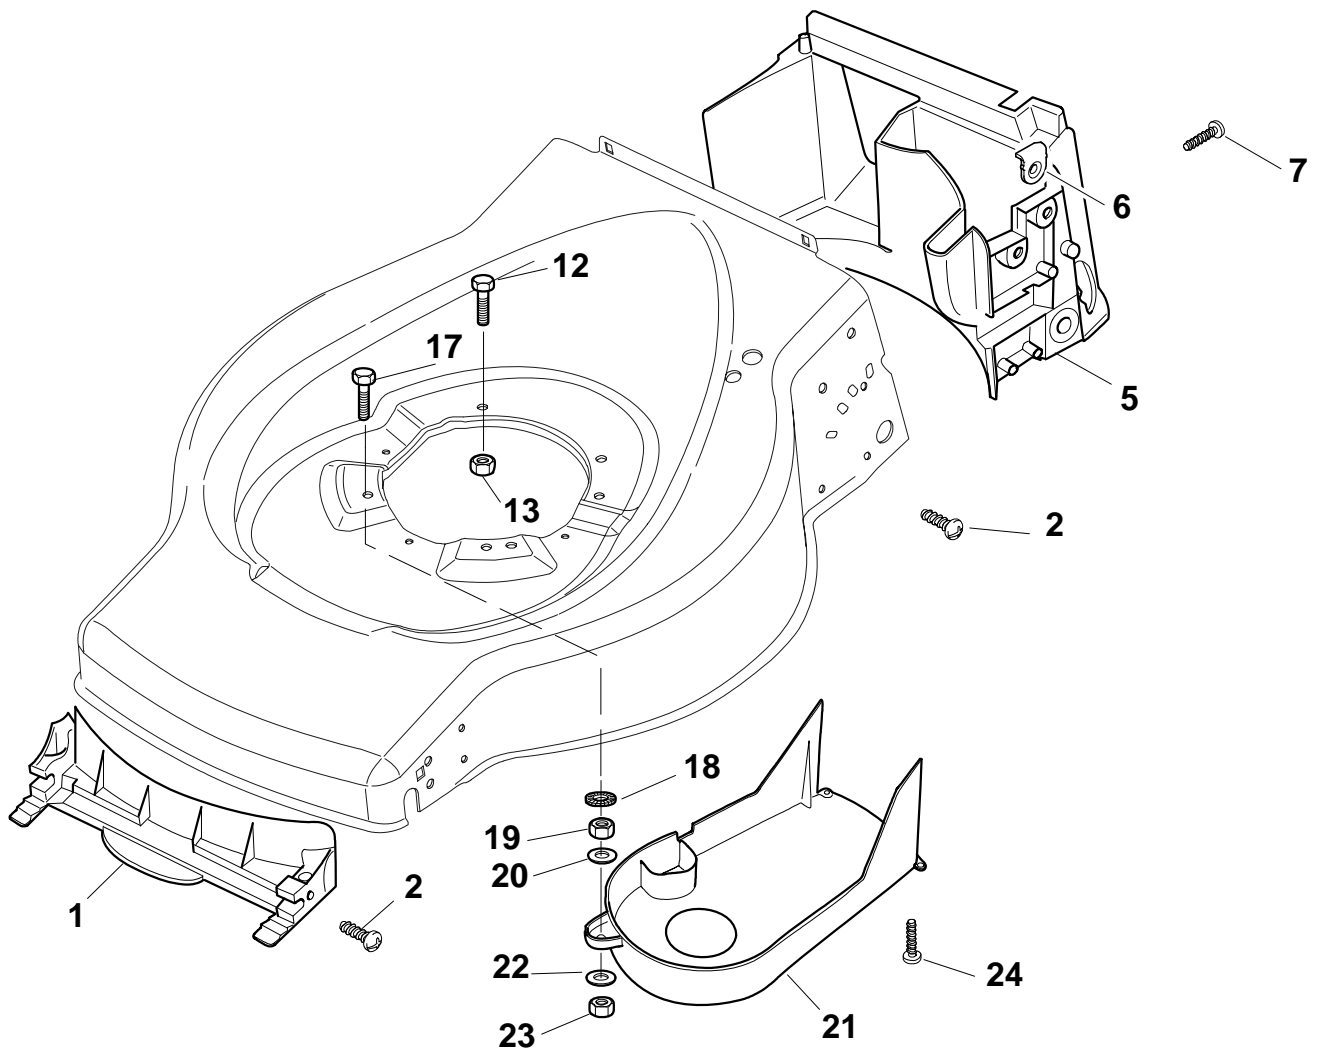

Genuine Spare Parts

www.stiga.com

COMBI 46 S B Model Year 2010

- Use GLOBAL GARDEN PRODUCT Genuine Spare Parts specified in the parts list for repair and/or replacement.
- The contents described in the parts list may change due to improvement.
- The drawings of the spare parts are only indicative and might not represent the part in question exactly.
- The indications "right" - "left" - "front" - "rear" refer to the position of the operator when using the machine.
- When placing orders of parts for repair and/or replacement, make sure that the illustrated parts list is the one applying to the machine's year of manufacture, as shown on the identification plate attached to the machine.

COMBI 46 S B - Model Year 2010

Pos. Fig.	Antal Quantity	Art No Part No	Benämning	Description	Anmärkning Notes
1	1	81002538/0	Chassi	Deck Red	
2	2	12155000/0	Mutter	Nut	
3	1	81000153/0	Hjulaxel	Axle, Front Wheels	
4	2	12760600/0	Skruv	Screw	
5	2	22131750/0	Mutter	Nut	
6	2	22600095/0	Hjulskydd	Protection	
7	2	22671651/0	Bricka	Washer	
8	8	22034508/0	Bussning	Bush	
9	2	22686091/1	Hjul	Wheel	
10	2	22524341/0	Hjulbult	Pin	
11	2	322110595/0	Navkapsel-gul	Hub Cap Yellow	
12	1	22033317/0	Justerstång	Adjustment Rod	
13	2	22120109/0	Kuggring	Sprocket	
14	2	22170622/0	Distans	Spacer	
15	2	22686093/0	Hjul	Wheel	
16	2	12523050/0	Bricka	Washer	
17	2	12735599/0	Skruv	Screw	
18	2	322110621/0	Navkapsel-gul	Hub Cap Yellow	
19	4	22675100/0	Bricka	Washer	
20	8	22122200/0	Kullager	Bearing	
21	1	81000159/0	Hjulaxel	Axle, Rear Wheels	