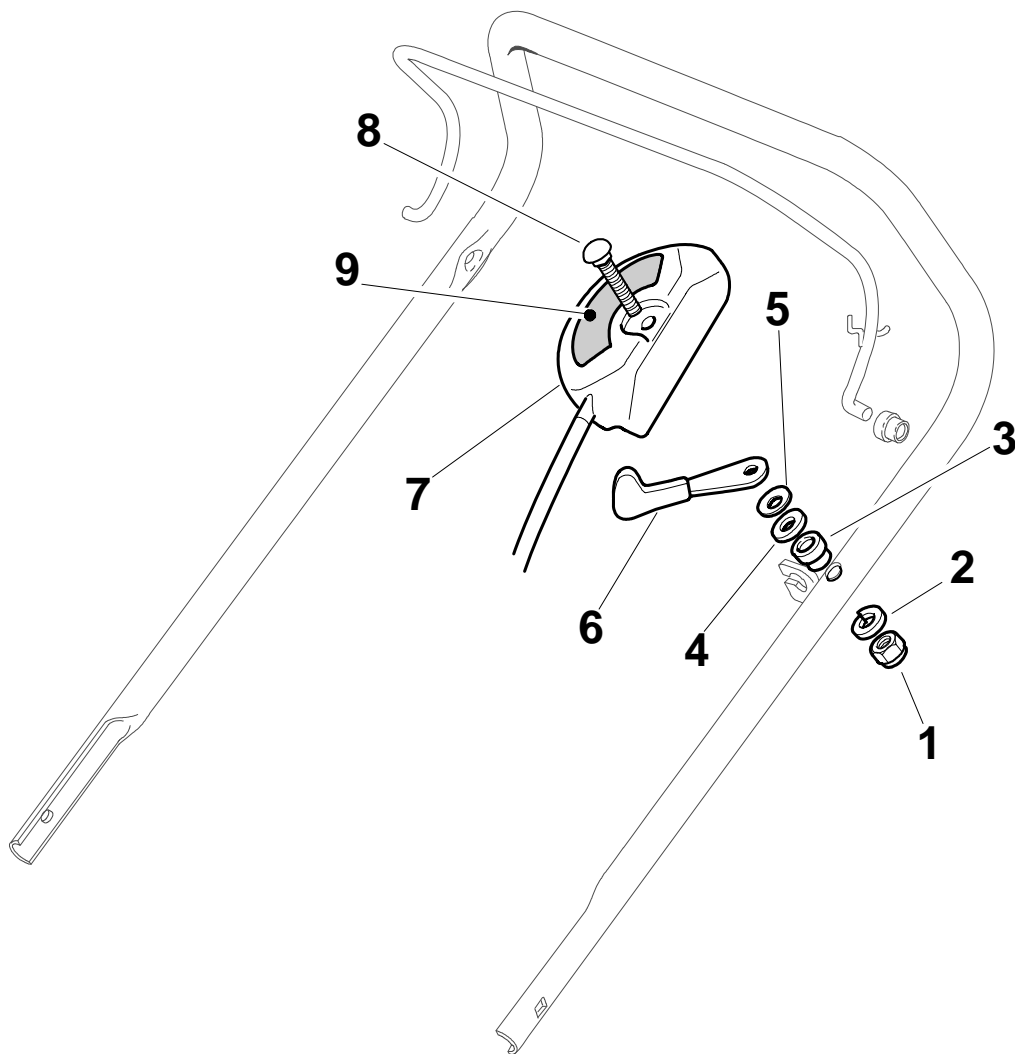

Pos. Fig.	Antal Quantity	Art No Part No	Benämning	Description	Anmärkning Notes
1	1	12291000/0	Mutter	Nut	(B&S 450-500 Series - Ggp 150 cc)
2	1	12581500/0	Låsbricka	Grower	
3	1	22171005/0	Distans	Spacer	
4	1	12521360/0	Bricka	Washer	
5	1	12508100/0	Låsbricka	Washer	
6	1	81007220/0	Gasarm	Lever, Throttle	
7	1	81007079/0	Gaswire	Cable, Trottle	
8	1	12815000/0	Skruv	Screw	
9	1	14356703/0	Dekal	Label