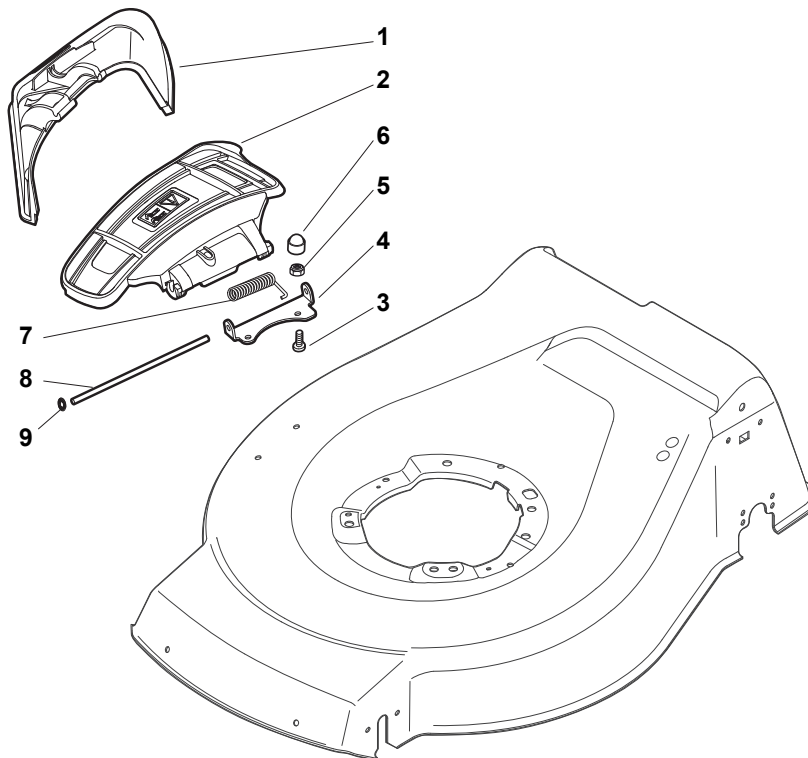

Utgåva Issue 2 - 2016		Utkastskydd Ejection-Guard			
Pos. Fig.	Antal Q.ty	Art nr Part No	Benämning	Description	Anmärkning Notes
8	1	122517869/1	Stift	Pin	
1	1	322108295/1	Utkastskydd	Side Ejection Conveyor	
2	1	322600313/0	Utkastskydd	Ejection Guard	
3	2	112727803/0	Skruv	Screw	
4	1	322806639/0	Fäste	Fulcrum Pin	
5	2	112154510/0	Mutter	Nut	
6	2	118203853/0	Lock	Cap	
7	1	122450456/0	Fjäder	Spring	
9	2	112604896/0	Starlock P6493 6	Crown Fastener