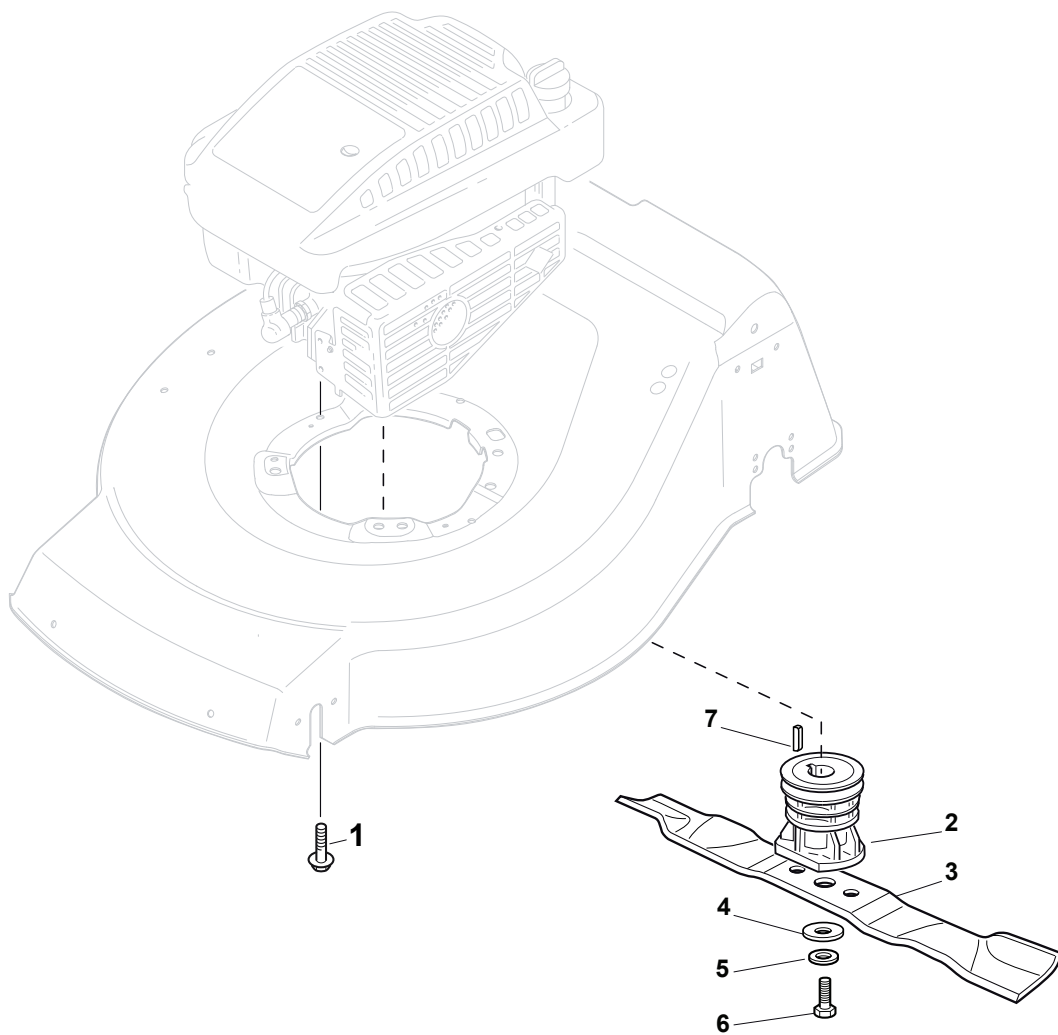

Utgåva Issue 2 - 2016		Kniv Blade			
Pos. Fig.	Antal Q.ty	Art nr Part No	Benämning	Description	Anmärkning Notes
1	3	112735108/1	Skruv	Screw	
2	1	122465607/3	Knivfäste D22,2	Hub With Pulley, Crankshaft Ø 22.2	
3	1	181004458/0	Mulcherkniv	Mulching Blade	
4	1	122160400/0	Fjäderbricka	Elastic Disc	
5	1	112523080/0	Bricka	Washer	
6	1	112735698/0	Skruv	Screw	
7	1	112139100/0	Kil	Key