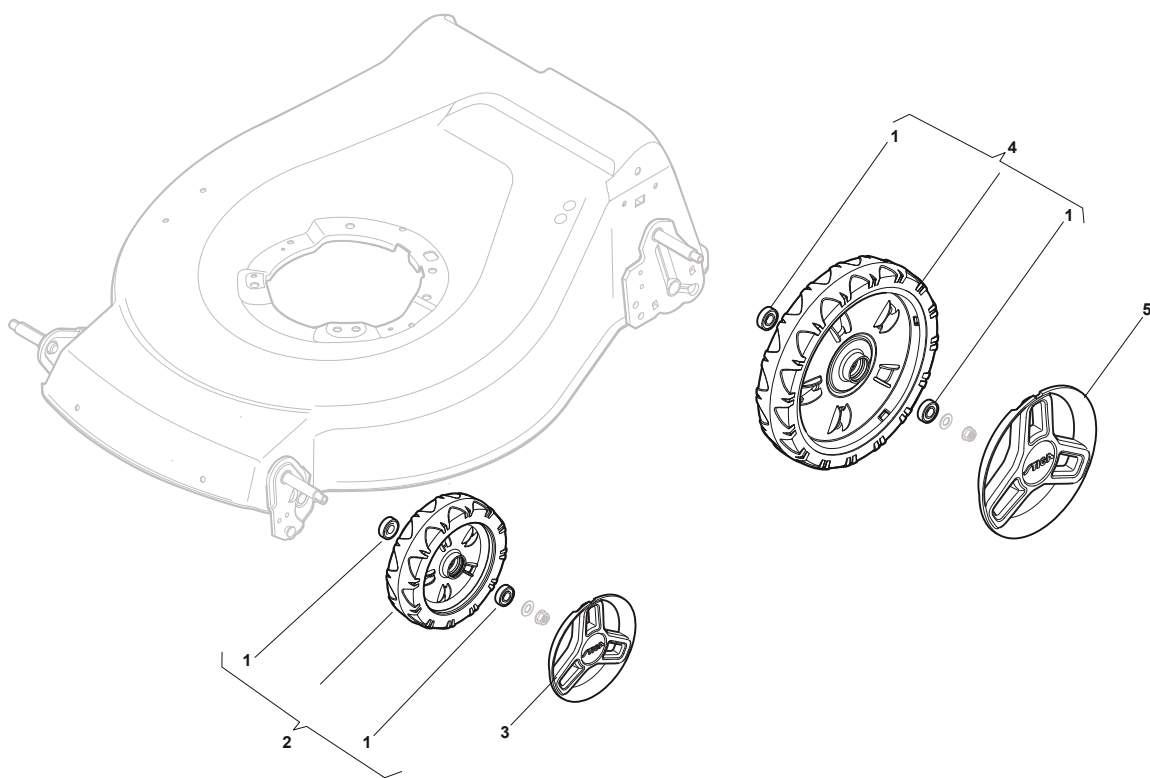

Utgåva Issue 2 - 2016		Hjul och navkapsel Wheels and Hub Caps			
Pos. Fig.	Antal Q.ty	Art nr Part No	Benämning	Description	Anmärkning Notes
1	8	119216035/0	Lager	Bearing	
2	4	381007416/2	Hjul	Wheel	
3	2	322110755/0	Navkapsel Gra	Hub Cap Grey	
4	2	381007417/2	Hjul	Wheel	
5	2	322110746/0	Navkapsel	Hub Cap Grey