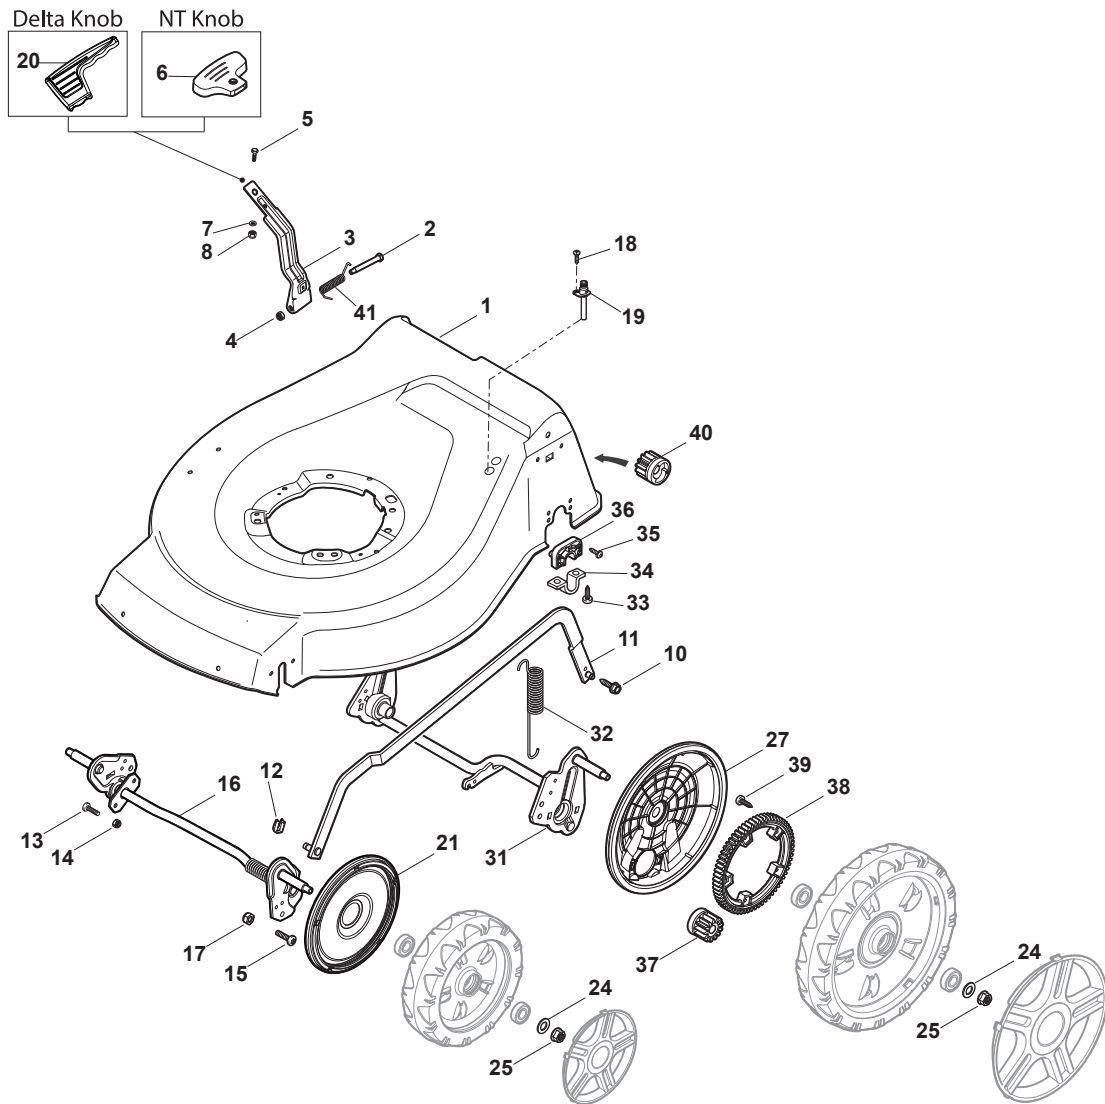

Utgåva Issue 2 - 2016		Kapa och höjdställning		Deck And Height Adjusting	
Pos. Fig.	Antal Q.ty	Art nr Part No	Benämning	Description	Anmärkning Notes
20	1	322394522/0	Knopp.Kontroll.Spak Svart.	Knob	Delta Knob
1	1	381004731/0	Chassi-gra	Grey Deck	
2	1	122534131/0	Stift	Pin	
3	1	381003398/0	Höjdställningsspak	Lever, Height Adjustment	
4	1	112154510/0	Mutter	Nut	
5	1	112788512/0	Skruv	Screw	
6	1	322394503/0	Knopp.Kontroll.Spak Svart.	Knob	NT Knob
7	1	112521310/0	Bricka	Washer	
8	1	112150000/0	Mutter	Nut	
10	1	122943013/0	Skruv	Screw	
11	1	381002030/0	Höjdställningsstag	Rod, Height Adjustment	
12	1	112436051/0	Plat	Plate	
13	3	112727803/0	Skruv	Screw	
14	3	112154510/0	Mutter	Nut	
15	1	112727801/0	Skruv	Screw	
16	1	381002883/1	Hjulaxel-fram	Front Wheel Axle	
17	1	112154510/0	Mutter	Nut	
18	1	112728450/0	Skruv	Screw	
19	1	322034002/0	Tvättanslutning Nt (Svart)	Washing Connection	
21	2	322600145/0	Hjulskydd	Protection, Wheel	
24	4	112521350/0	Bricka	Washer	
25	4	112155000/0	Mutter	Nut	
27	2	322600208/0	Hjulskydd	Protection, Wheel	
31	1	381302835/1	Hjulaxel-bakre	Axle, Rear Wheels	
32	1	122450460/0	Fjäder	Spring	
33	4	112728697/0	Skruv	Screw	
34	2	322545152/0	Plat	Plate	
35	4	112728697/0	Skruv	Screw	
36	2	322785304/1	Fäste	Support	
37	1	122570134/0	Drev	Left Pinion	
38	2	322120115/0	Drev	Wheels Crown	
39	6	112728706/0	Skruv	Screw	
40	1	122570133/0	Drev	Right Pinion	
41	1	122446192/0	Fjäder	Spring