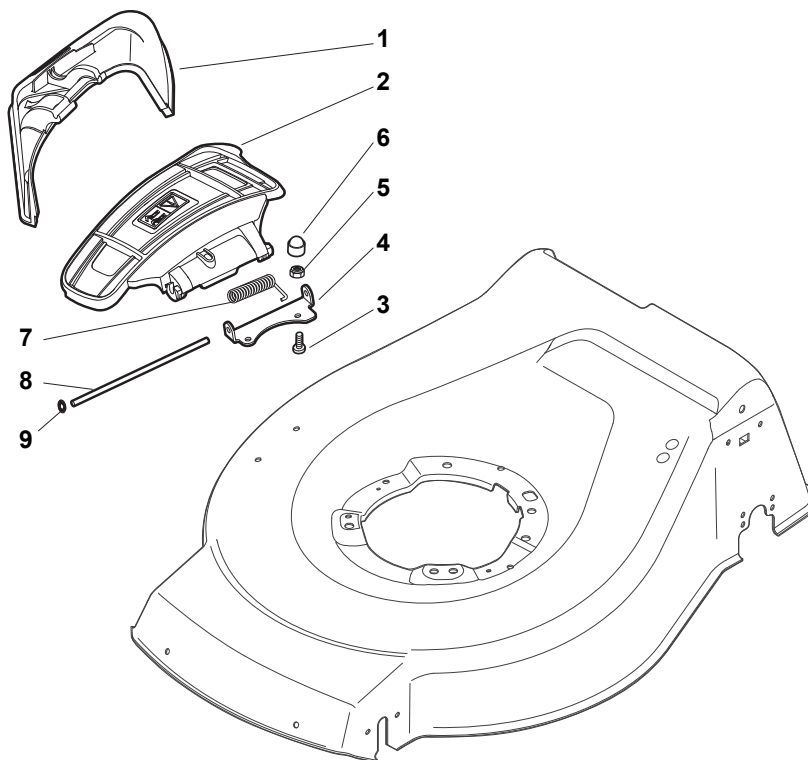

Utgåva Issue 3 - 2016		Utkastskydd Ejection-Guard			
Pos. Fig.	Antal Q.ty	Art nr Part No	Benämning	Description	Anmärkning Notes
8	1	122517869/1	Stift	Pin	
1	1	322108295/1	Utkastskydd	Side Ejection Conveyor	
2	1	322600313/0	Utkastskydd	Ejection Guard	
3	2	112727803/0	Skruv	Screw	
4	1	322806639/0	Fäste	Fulcrum Pin	
5	2	112154510/0	Mutter	Nut	
6	2	118203853/0	Lock	Cap	
7	1	122450456/0	Fjäder	Spring	
9	2	112604896/0	Starlock P6493 6	Crown Fastener