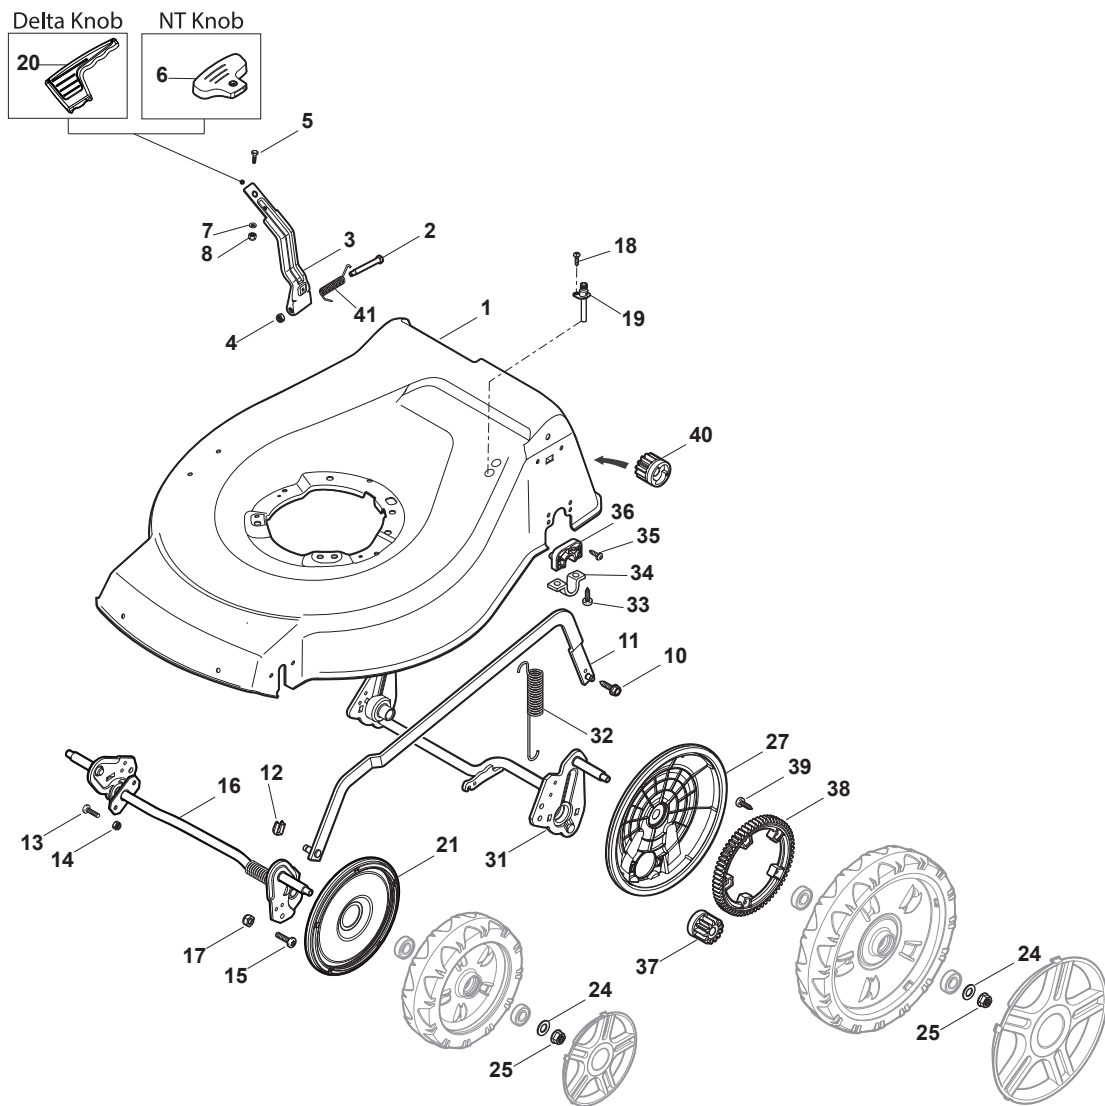

Utgåva Issue 3 - 2016		Kapa och höjdställning		Deck And Height Adjusting	
Pos. Fig.	Antal Q.ty	Art nr Part No	Benämning	Description	Anmärkning Notes
1	1	381004732/0	Chassi-gra	Grey Deck	
2	1	122534131/0	Stift	Pin	
3	1	381003398/0	Höjdställningsspak	Lever, Height Adjustment	
4	1	112154510/0	Mutter	Nut	
5	1	112788512/0	Skruv	Screw	
6	1	322394503/0	Knopp.Kontroll.Spak Svart.	Knob	NT Knob
7	1	112521310/0	Bricka	Washer	
8	1	112150000/0	Mutter	Nut	
10	1	122943013/0	Skruv	Screw	
11	1	381002032/0	Höjdställningsstag	Rod, Height Adjustment	
12	1	112436051/0	Plat	Plate	
13	3	112727803/0	Skruv	Screw	
14	3	112154510/0	Mutter	Nut	
15	1	112727801/0	Skruv	Screw	
16	1	381002887/1	Hjulaxel-fram	Front Wheel Axle	
17	1	112154510/0	Mutter	Nut	
18	1	112728450/0	Skruv	Screw	
19	1	322034002/0	Tvättanslutning Nt (Svart)	Washing Connection	
20	1	322394522/0	Knopp.Kontroll.Spak Svart.	Knob	Delta Knob
21	2	322600145/0	Hjulskydd	Protection, Wheel	
24	4	112521350/0	Bricka	Washer	
25	4	112155000/0	Mutter	Nut	
27	2	322600208/0	Hjulskydd	Protection, Wheel	
31	1	381302835/1	Hjulaxel-bakre	Axle, Rear Wheels	
32	1	122450460/0	Fjäder	Spring	
33	4	112728697/0	Skruv	Screw	
34	2	322545152/0	Plat	Plate	
35	4	112728697/0	Skruv	Screw	
36	2	322785304/1	Fäste	Support	
37	1	122570134/0	Drev	Left Pinion	
38	2	322120115/0	Drev	Wheels Crown	
39	6	112728706/0	Skruv	Screw	
40	1	122570133/0	Drev	Right Pinion	
41	1	122446192/0	Fjäder	Spring