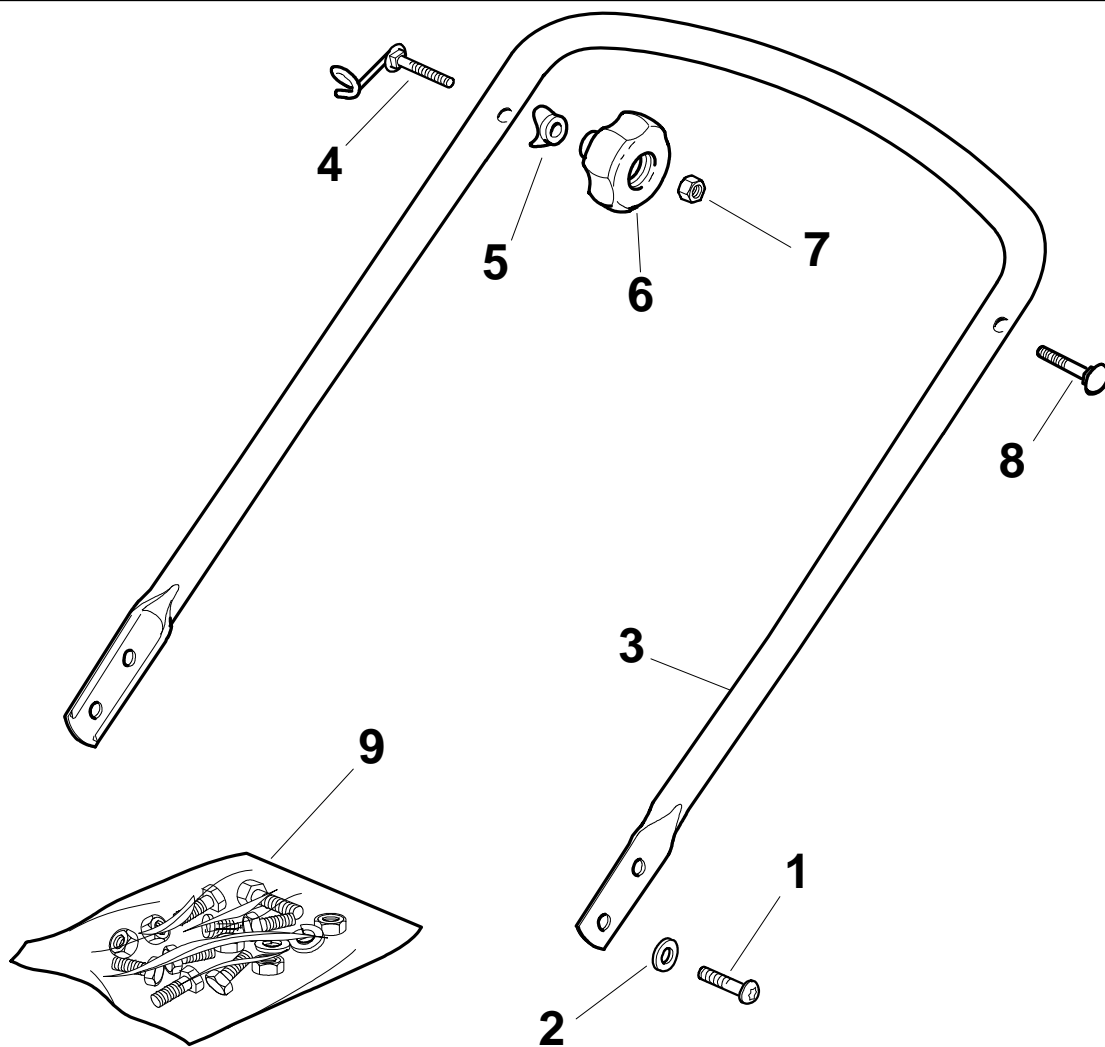

COMBI 53 S B - Model Year 2010

Pos. Fig.	Antal Quantity	Art No Part No	Benämning	Description	Anmärkning Notes
1	4	12760605/0	Skruv	Screw	
2	4	12521350/0	Bricka	Washer	
3	1	381006686/0	Styre-underdel	Handle, Lower Part	
4	1	81003801/1	Snörhållare	Guide Spring	
5	2	22680006/1	Bricka	Washer	
6	2	322399804/1	Knopp	Knob	
7	2	12293200/0	Mutter	Nut	
8	1	12819201/0	Skruv	Screw	
9	1	81008648/1	Skrivsats	Outfit, Screws