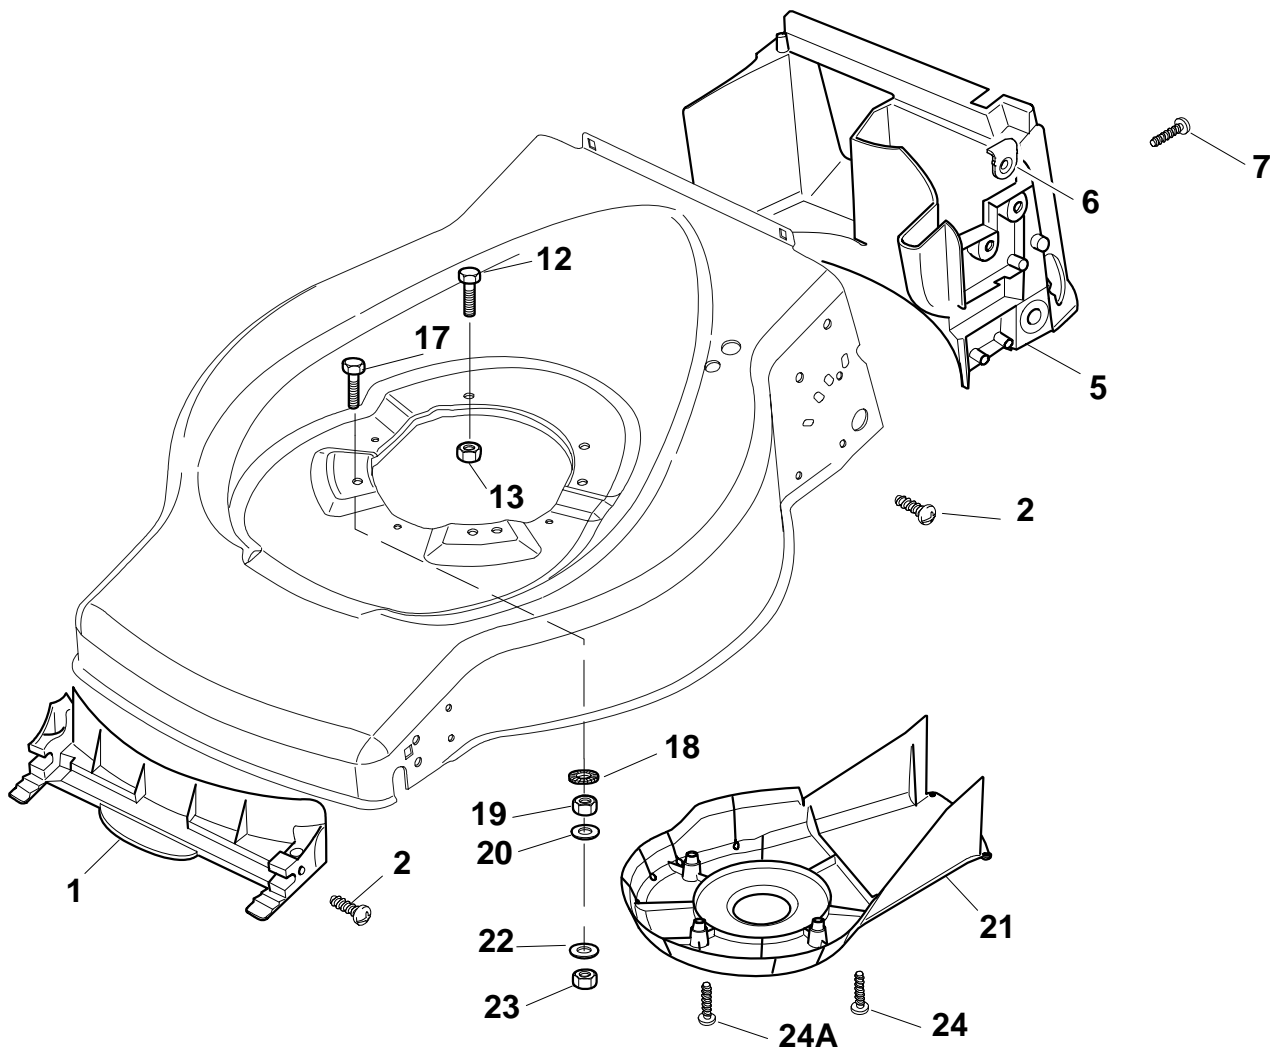

Pos. Fig.	Antal Quantity	Art No Part No	Benämning	Description	Anmärkning Notes
1	1	22108271/0	Ledplåt-främre	Front Conveyor Assy	
2	6	12728686/0	Skruv	Screw	
5	1	22108272/2	Ledplåt-bakre	Rear Conveyor Assy	
6	4	322545189/0	Plåt	Plate	
7	2	12728686/0	Skruv	Screw	
12	2	12793701/0	Skruv	Screw	
13	2	12293201/0	Mutter	Nut	
17	1	12775000/0	Skruv	Screw	(B&S Classic/Sprint/Ls/Lc)
18	1	12540060/0	Bricka	Washer	
19	1	12293200/0	Mutter	Nut	
20	1	22671651/0	Bricka	Washer	
21	1	322060222/0	Remskydd	Protection, Belt	534
22	1	25670011/0	Bricka	Washer	
23	1	12155000/0	Mutter	Nut	
24A	2	12728530/0	Skruv	Screw	534
24	2	12728686/0	Skruv	Screw	
34	1	322140233/0	Mulchplugg	Deflector