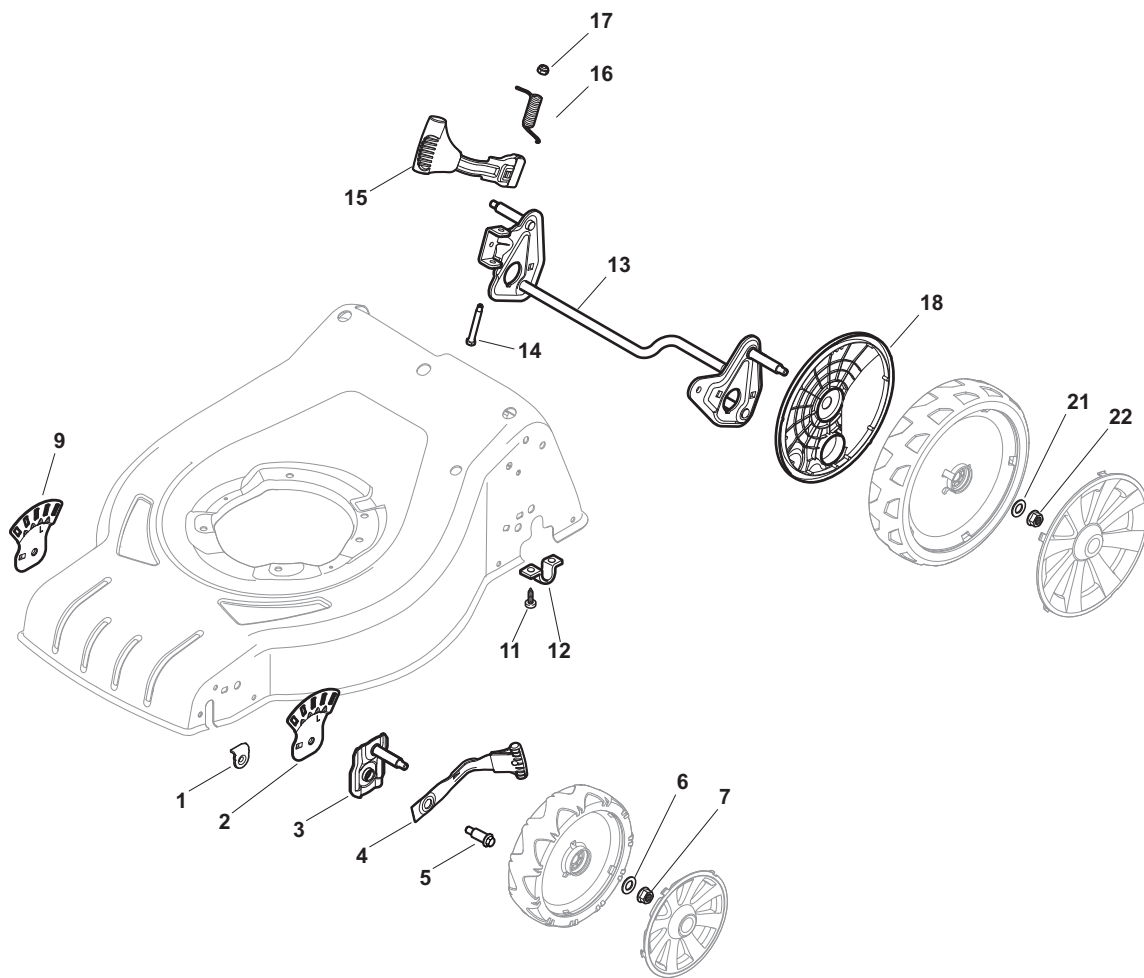

ILLUSTRATED PARTS LIST

CR-CS 484 WS CR-CS 484 WSQ

- Use GLOBAL GARDEN PRODUCT Genuine Spare Parts specified in the parts list for repair and/or replacement.
- The contents described in the parts list may change due to improvement.
- The drawings of the spare parts are only indicative and might not represent the part in question exactly.
- The indications "right" - "left" - "front" - "rear" refer to the position of the operator when using the machine.
- When placing orders of parts for repair and/or replacement, make sure that the illustrated parts list is the one applying to the machine's year of manufacture, as shown on the identification plate attached to the machine.

POS	PART. NO	Q.ty	DESCRIPTION	DESCRIZIONE	DESCRIPTION	BESCHREIBUNG	REMARKS
1	322545189/0	2	Plate	Piastrina	Plaquette	Plättchen	
2	322735597/1	1	Sector, Height Adjustment	Settore Di Regolazione	Secteur Reglage	Sektor, Höheverstellung	
3	381005141/0	2	Support, Wheel	Supporto Ruota	Support Roue	Halter, Rad	
4	381003354/0	2	Lever, Height Adjustment	Leva Regolazione Altezza	Levier, Reglage Hauteur	Hebel, Höheverstellung	
5	22519811/0	2	Pin	Perno	Pivot	Bolzen	
6	12521350/0	2	Washer	Rosetta	Rondelle	Scheibe	
7	12155000/0	2	Nut	Dado	Ecrou	Mutter	
9	322735595/1	1	Sector, Height Adjustment	Settore Di Regolazione	Secteur Reglage	Sektor, Höheverstellung	
11	112728698/0	4	Screw	Vite	Vis	Schraube	
12	22545152/0	2	Plate	Piastrina	Plaquette	Platte	
13	381302817/0	1	Axle, Rear Wheels	Asse Ruote Posteriori	Axe Roues Arriere	Achse, Hinterrad	
14	122534131/0	1	Pin	Perno	Pivot	Bolzen	
15	381003357/0	1	Lever, Height Adjustment	Leva Regolazione Altezza	Levier, Reglage Hauteur	Hebel, Höheverstellung	
16	122446192/0	1	Spring	Molla	Ressort	Feder	
17	12154510/0	1	Nut	Dado	Ecrou	Mutter	
18	322600205/0	2	Wheel Protection	Prot. Ruote	Protection Roue	Schütz, Rechtes	
21	12521350/0	2	Washer	Rosetta	Rondelle	Scheibe	
22	12155000/0	2	Nut	Dado	Ecrou	Mutter	