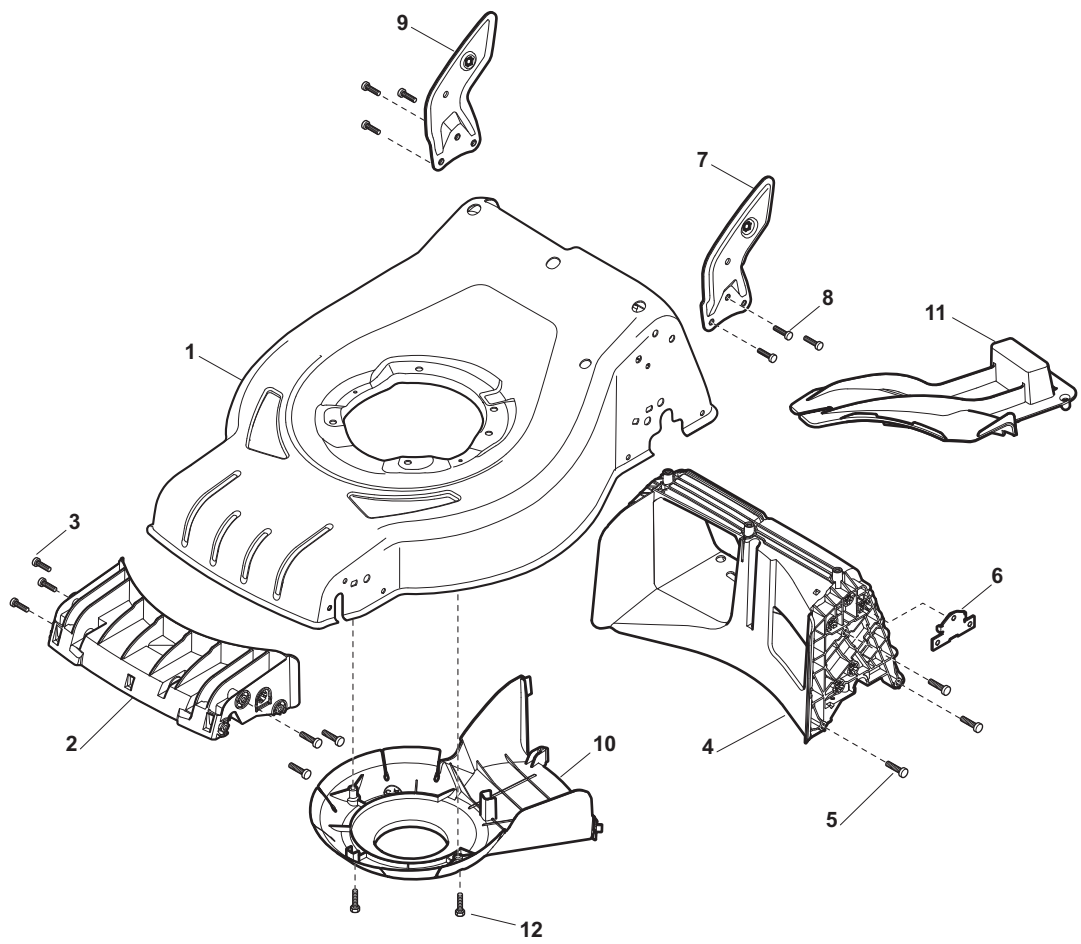

POS	PART. NO	Q.ty	DESCRIPTION	DESCRIZIONE	DESCRIPTION	BESCHREIBUNG	REMARKS
1	381004018/0	1	Deck Red	Chassis Rosso	Châssis Rouge	Gehäuse Rot	
1	381004024/0	1	Deck Black	Chassis Nero	Châssis Noir	Gehäuse Schwarz	
1	381004613/0	1	Deck Red	Chassis Rosso	Châssis Rouge	Gehäuse Rot	Side Discharge
2	322108301/0	1	Front Conveyor Assy	Convogl. Anteriore	Ens. Convoyeur Avant	Hinterleitblechvorder	
3	112728699/0	6	Screw	Vite	Vis	Schraube	
4	322108302/0	1	Rear Conveyor Assy	Convogl. Posteriore	Ens. Convoyeur Post.	Hinterleitblechsatz	
5	112728699/0	6	Screw	Vite	Vis	Schraube	
6	322545213/0	2	Plate	Piastrina	Plaquette	Platte	
7	381005139/0	1	Bracket, L	Staffa Sx	Bride G	Pratze, Linke	
8	112727801/0	6	Screw	Vite	Vis	Schraube	
9	381005137/0	1	Bracket, R	Staffa Dx	Bride D	Pratze, Rechte	
10	322060242/0	1	Protection, Belt	Carter Cinghia	Protection Courroire	Schutz, Riemen	
11	322140239/0	1	Deflector	Deflettore	Deflecteur	Deflektor	
12	12728530/0	2	Screw	Vite	Vis	Schraube