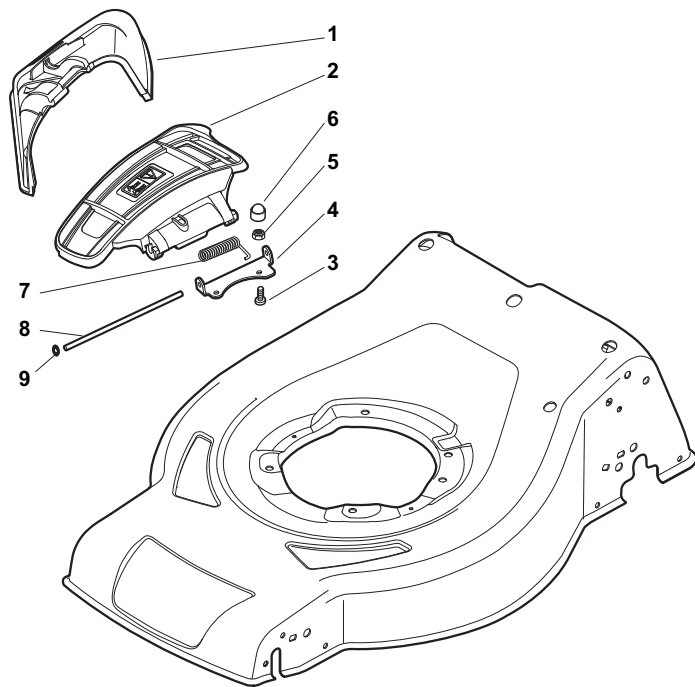

ILLUSTRATED PARTS LIST

CR-CS 484 WS CR-CS 484 WSQ

- Use GLOBAL GARDEN PRODUCT Genuine Spare Parts specified in the parts list for repair and/or replacement.
- The contents described in the parts list may change due to improvement.
- The drawings of the spare parts are only indicative and might not represent the part in question exactly.
- The indications "right" - "left" - "front" - "rear" refer to the position of the operator when using the machine.
- When placing orders of parts for repair and/or replacement, make sure that the illustrated parts list is the one applying to the machine's year of manufacture, as shown on the identification plate attached to the machine.

POS	PART. NO	Q.ty	DESCRIPTION	DESCRIZIONE	DESCRIPTION	BESCHREIBUNG	REMARKS
1	322545189/0	2	Plate	Piastrina	Plaquette	Plättchen	
2	322735597/1	1	Sector, Height Adjustment	Settore Di Regolazione	Secteur Reglage	Sektor, Höheverstellung	
3	381005141/0	2	Support, Wheel	Supporto Ruota	Support Roue	Halter, Rad	
4	381003354/0	2	Lever, Height Adjustment	Leva Regolazione Altezza	Levier, Reglage Hauteur	Hebel, Höheverstellung	
5	22519811/0	2	Pin	Perno	Pivot	Bolzen	
6	12521350/0	2	Washer	Rosetta	Rondelle	Scheibe	
7	12155000/0	2	Nut	Dado	Ecrou	Mutter	
9	322735595/1	1	Sector, Height Adjustment	Settore Di Regolazione	Secteur Reglage	Sektor, Höheverstellung	
11	112728698/0	4	Screw	Vite	Vis	Schraube	
12	22545152/0	2	Plate	Piastrina	Plaquette	Platte	
13	381302817/0	1	Axle, Rear Wheels	Asse Ruote Posteriori	Axe Roues Arriere	Achse, Hinterrad	
14	122534131/0	1	Pin	Perno	Pivot	Bolzen	
15	381003357/0	1	Lever, Height Adjustment	Leva Regolazione Altezza	Levier, Reglage Hauteur	Hebel, Höheverstellung	
16	122446192/0	1	Spring	Molla	Ressort	Feder	
17	12154510/0	1	Nut	Dado	Ecrou	Mutter	
18	322600205/0	2	Wheel Protection	Prot. Ruote	Protection Roue	Schütz, Rechtes	
21	12521350/0	2	Washer	Rosetta	Rondelle	Scheibe	
22	12155000/0	2	Nut	Dado	Ecrou	Mutter	