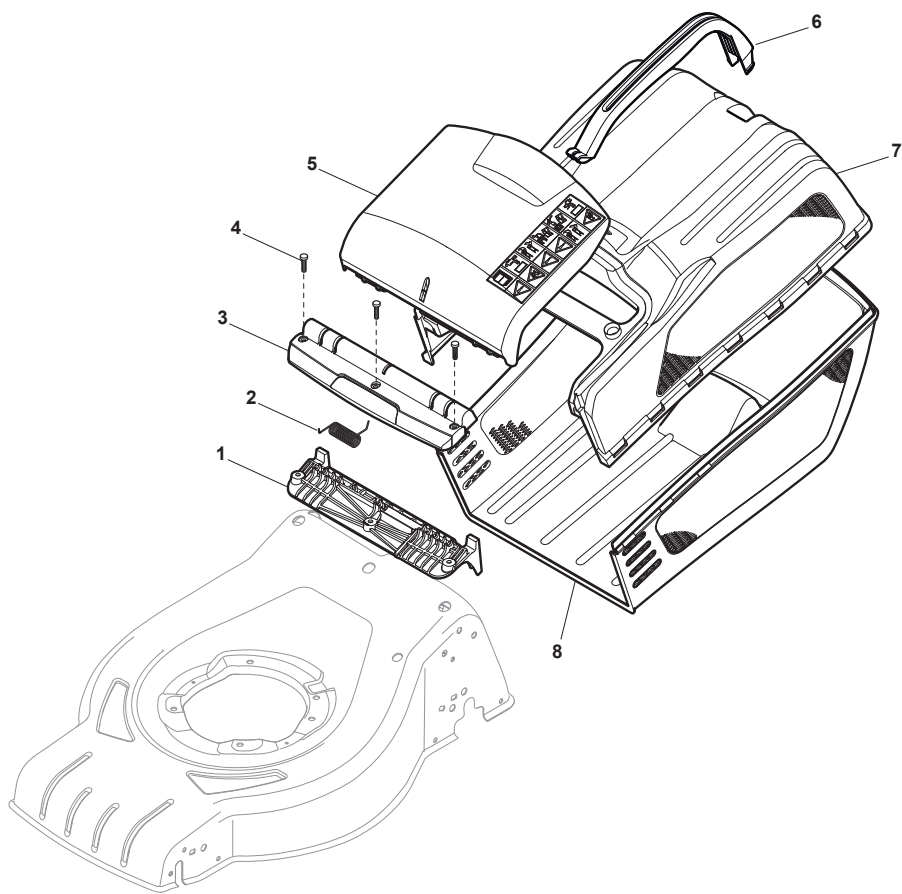

Fig.	Q.ty	Part No	Description	Notes
1	1	322785331/0	Black Stone Guard Support	
2	1	122450464/0	Spring	
3	1	322109554/0	Stone Guard Supp. Cover Black	Black
3	1	322109556/0	Stone Guard Supp. Cover Yellow	Yellow
3	1	322109557/0	Stone Guard Supp. Cover Grey	Grey
4	3	112728699/0	Screw	
5	1	322600206/1	Stone Guard, Black	Black
5	1	322600214/1	Stone Guard, Yellow	Yellow
5	1	322600216/1	Stone Guard, Grey	Grey
5	1	322600245/1	Stone-Guard, White	White
6	1	181006409/0	Textile Grasscatcher Frame	
7	1	181002319/0	Textile Grasscatcher Black	