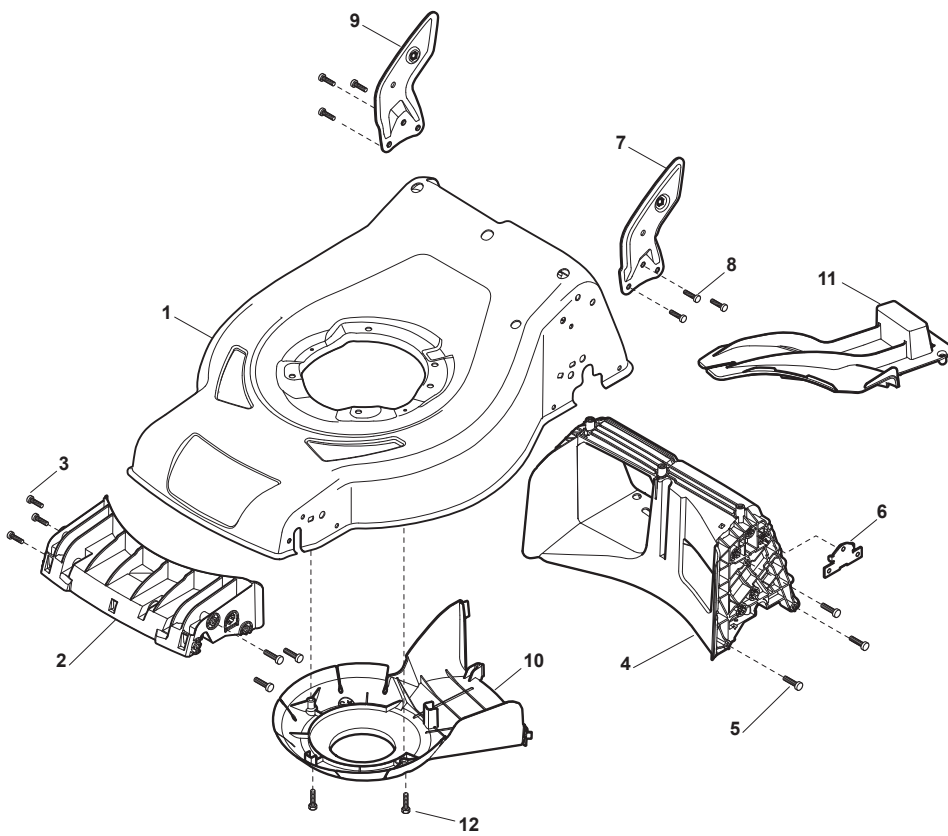

Fig.	Q.ty	Part No	Description	Notes
1	1	381004020/0	Red Deck	Red Chassis
1	1	381004051/0	Black Deck	Black Chassis
1	1	381004548/0	Red Deck	Red Chassis With Side Discharge
2	1	322108301/1	Front Conveyor Assy	
3	6	112728699/0	Screw	
4	1	322108302/0	Rear Conveyor Assy	
5	6	112728699/0	Screw	
6	2	322545213/0	Plate	
7	1	381005139/0	Left Bracket	
8	6	112727801/0	Screw	
9	1	381005137/0	Right Bracket	
10	1	322060242/0	Belt Protection	
11	1	322140239/0	Mulching Deflector	
12	2	112728530/0	Screw