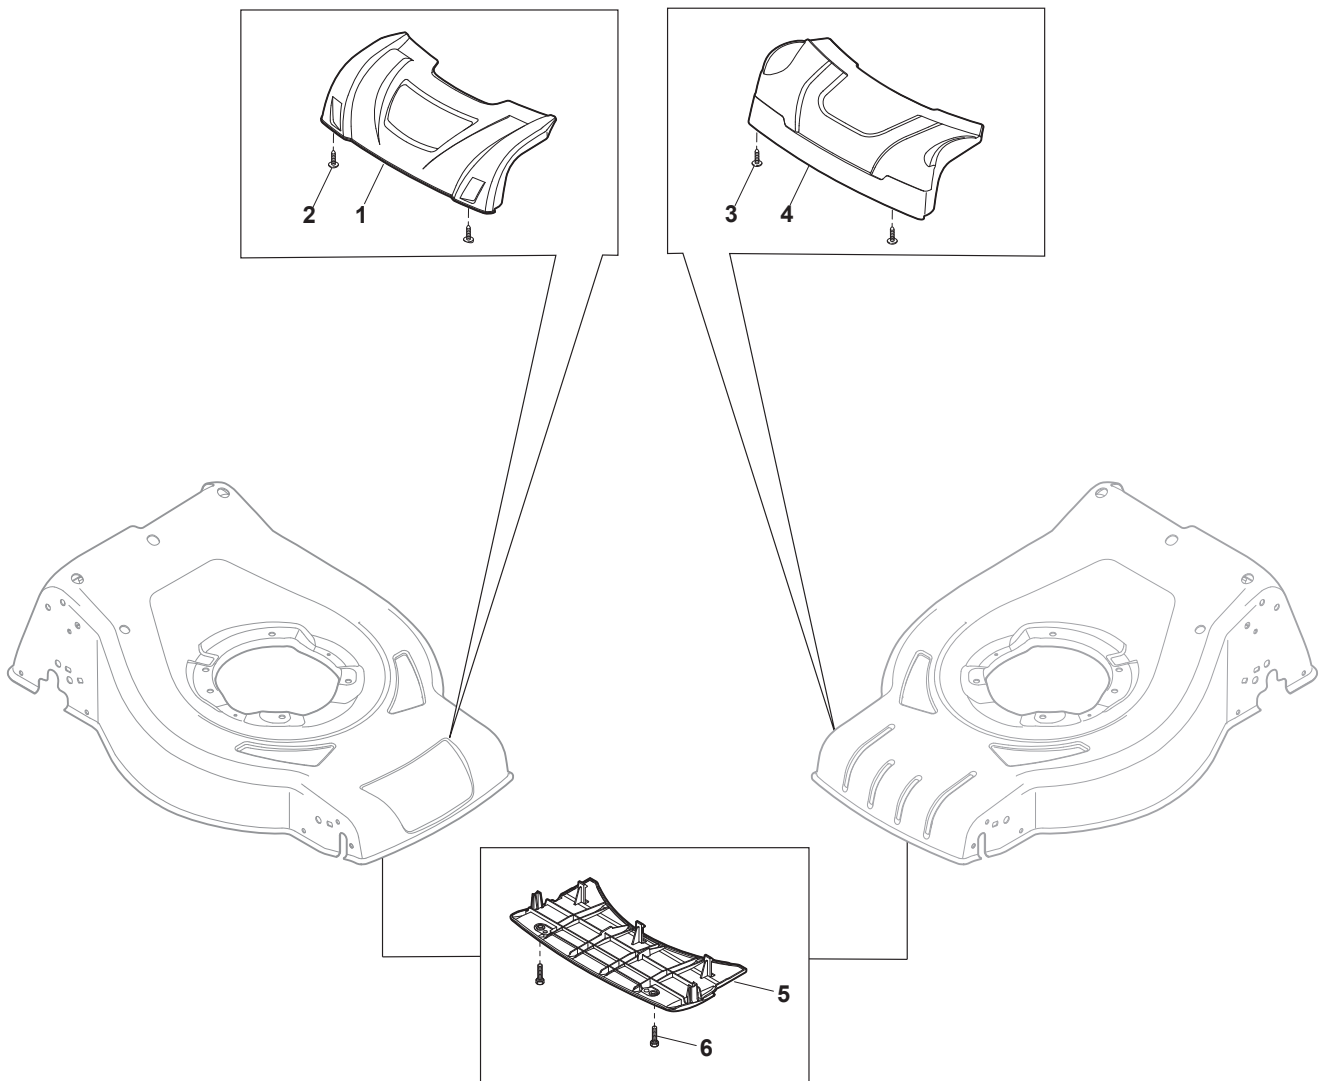

Fig.	Q.ty	Part No	Description	Notes
1	1	381302821/0	Front Wheel Axle	
2	2	322545142/0	Plate	
3	4	112728698/0	Screw	
4	2	112521350/0	Washer	
5	2	112155000/0	Nut	
6	2	112436051/0	Plate	
7	1	322869671/0	Rod, Height Adjustment	For GGP,GGP100,WBE140,B&S,HONDA Pet. Engines and for Electric and Battery Engines
7	1	322869681/0	Rod, Height Adjustment	For B&S E Series Engines
8	2	122519820/0	Pin	
9	1	122446193/0	Spring	
10	2	322600247/0	Protection, Wheel	D. 180
11	4	112728698/0	Screw	
12	2	322545152/0	Plate	
13	1	381302819/0	Rear Wheel Axle	
14	1	122534131/0	Pin	
15	1	381003356/0	Wheels Rear Adj. Lever	
16	1	122446192/0	Spring	
17	1	112154510/0	Nut	
18	2	322600204/0	Internal Wheel Protection	
21	2	112521350/0	Washer	
22	2	112155000/0	Nut	

CRL-CSL 484 SE - CRL-CSL 484 SQE

Petrol Lawn Mower Protection, Belt

Issue 15 - 2016

Fig.	Q.ty	Part No	Description	Notes
1	1	322108309/1	Rear Conveyor Assy	Black
2	1	322600314/0	Ejection Guard	
3	2	112727803/0	Screw	
4	1	322806639/0	Fulcrum Pin	
5	2	112154510/0	Nut	
6	2	118203853/0	Cap	
7	1	122450456/0	Spring	
8	1	122517869/1	Pin	
9	2	112604896/0	Crown Fastener	