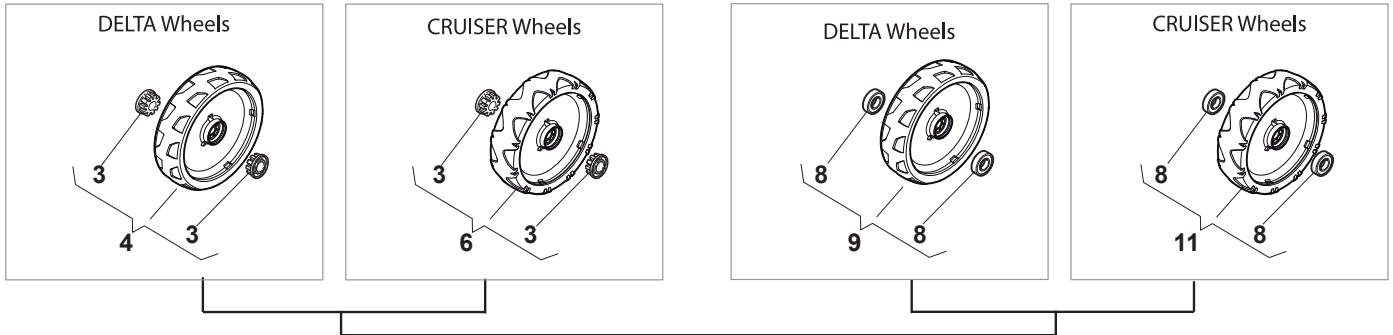

Bushing - Ø180

Ball Bearing - Ø180

Bushing - Ø180

Ball Bearing - Ø180

Fig.	Q.ty	Part No	Description	Notes
1	6	112728706/0	Screw	
2	2	381007460/1	Wheel	
3	8	322042064/0	Bushing	
4	2	381007442/1	Wheel - Short Hub	
5	2	381007464/1	Wheel	
6	2	381007445/1	Wheel - Short Hub	
7	2	381007461/1	Wheel	
8	8	119216035/0	Bearing	
9	2	381007448/1	Wheel - Short Hub	
10	2	381007465/1	Wheel	
11	2	381007455/1	Wheel - Short Hub	
15	2	322120116/0	Wheels Crown