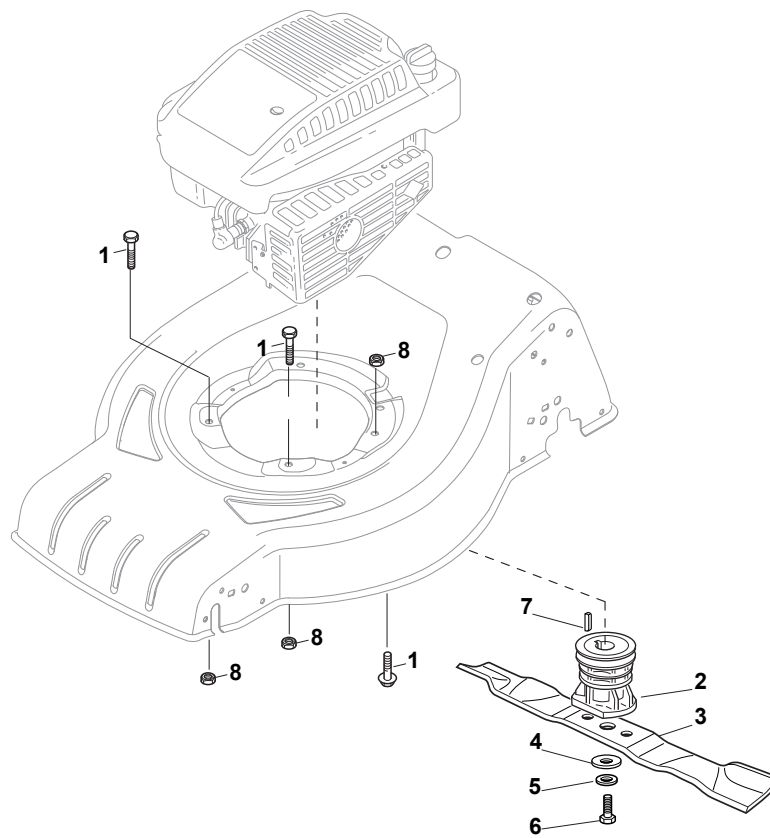

Fig.	Q.ty	Part No	Description	Notes
1	4	112608600/0	Seeger	
2	1	122570120/1	Pinion Left	
3	1	122570110/1	Pinion Right	
4	2	322042066/0	Bushing	
5	2	112521371/0	Washer	
6	1	181003092/0	Gear Box	
7	1	122601909/0	Pulley	
8	1	112645700/0	Elastic Pin	
9	1	122033283/0	Adjustment Rod	
10	1	135063800/0	Trapezoidal Belt	
11	1	122041957/1	Bushing	
12	1	122450063/0	Spring	
13	1	322680009/0	Washer	
14	1	112154510/0	Nut	
15	1	122110230/0	Hub Cover	
16	2	122753000/0	Pin	

Bushing - Ø180

Ball Bearing - Ø180

Bushing - Ø180

Ball Bearing - Ø180

Fig.	Q.ty	Part No	Description	Notes
1	6	112728706/0	Screw	
2	2	381007460/1	Wheel	
3	8	322042064/0	Bushing	
4	2	381007442/1	Wheel - Short Hub	
5	2	381007464/1	Wheel	
6	2	381007445/1	Wheel - Short Hub	
7	2	381007461/1	Wheel	
8	8	119216035/0	Bearing	
9	2	381007448/1	Wheel - Short Hub	
10	2	381007465/1	Wheel	
11	2	381007455/1	Wheel - Short Hub	
15	2	322120116/0	Wheels Crown	

CRL-CSL 484 SE - CRL-CSL 484 SQE

Petrol Lawn Mower Honda Engine Cover

Issue 15 - 2016

Fig.	Q.ty	Part No	Description	Notes
1	1	322055514/0	Grey Cover	
2	1	322055515/1	Yellow Engine Cowling	

Fig.	Q.ty	Part No	Description	Notes
1	3	112691100/0	Screw	B&S E Series (for 434, 484,534) / B&S 775(for 534) Engine
1	3	112691115/0	Screw	GGP / Honda Engine
1	1	112691800/0	Screw	B&S E Series (for 434, 484,534) Engine and B&S Engine (for 534)
1	3	112735108/1	Screw	WBE140 / B&S Engine
2	1	122465607/3	Hub With Pulley, Crankshaft Ø 22.2	GGP / B&S Engine
2	1	122465608/2	Hub With Pulley, Crankshaft Ø 25	Honda Engine
3	1	181004460/0	Blade	
4	1	112508125/0	Elastic Washer	
5	1	112523080/0	Washer	
6	1	112735698/0	Screw	
7	1	112139100/0	Key Ø 22.2	GGP / B&S Engine
7	1	112139150/0	Key Ø 25	Honda Engine
8	3	112154210/0	Nut	