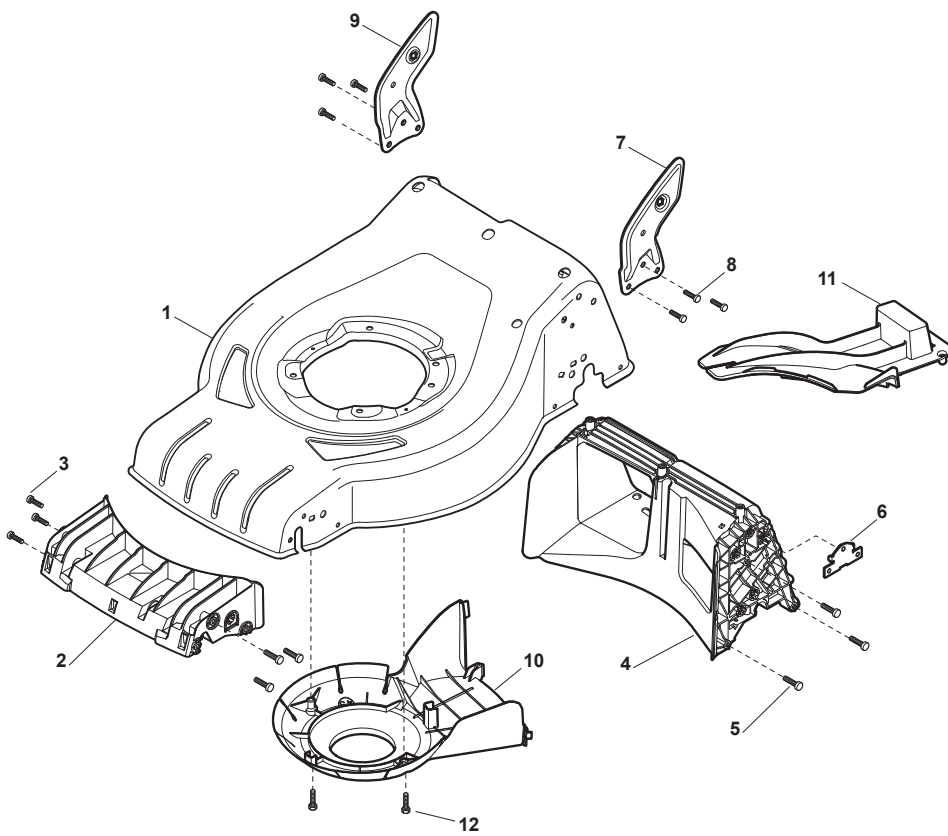

Fig.	Q.ty	Part No	Description	Notes
1	1	381004018/0	Red Deck	Red Chassis
1	1	381004024/0	Black Deck	Black Chassis
1	1	381004613/0	Red Deck	Red Chassis With Side Discharge
1	1	381004729/0	Grey Deck	Grey Chassis
2	1	322108301/1	Front Conveyor Assy	
3	6	112728699/0	Screw	
4	1	322108302/0	Rear Conveyor Assy	
5	6	112728699/0	Screw	
6	2	322545213/0	Plate	
7	1	381005139/0	Left Bracket	
8	6	112727801/0	Screw	
9	1	381005137/0	Right Bracket	
10	1	322060242/0	Belt Protection	
11	1	322140239/0	Mulching Deflector	
12	2	112728530/0	Screw