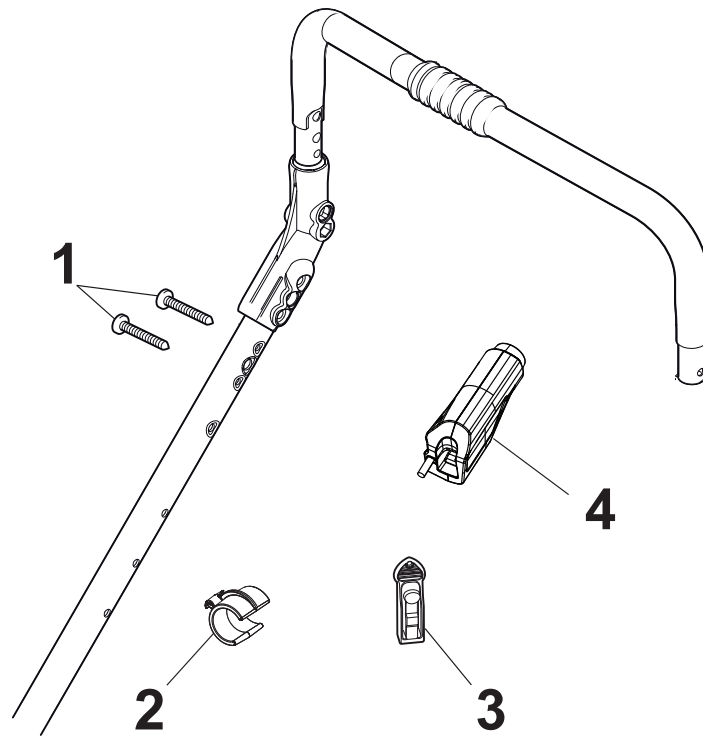

Fig.	Q.ty	Part No	Description	Notes
1	1	381006740/0	Handle, Upper Part	
2	1	112727783/0	Screw	
3	1	322551640/0	Plate	
4	1	381030085/0	Cable Rear Drive	
5	1	181030084/0	Cable, Thread Engine Brake	B&S / GGP / Honda Engine
6	1	112154510/0	Nut	
7	1	112154510/0	Nut	
8	1	112521330/0	Washer	
9	1	122430313/0	Guide Spring	
10	1	181003369/0	Lever, Engine Brake	Black
10	1	381003394/0	Lever, Engine Brake Yellow	Yellow
11	1	181003371/0	Driving Lever	Black
11	1	381003395/0	Lever, Driving Yellow	Yellow

Fig.	Q.ty	Part No	Description	Notes
1	1	381006740/0	Handle, Upper Part	
2	1	112727788/0	Screw	
3	1	381030085/0	Cable Rear Drive	
4	1	181005522/0	Throttle Cable	B&S Engine
4	1	181005534/0	Throttle Cable	GGP 100 Engine
4	1	181005535/0	Throttle Cable	GGP / Honda Engine
4	1	181005536/0	Throttle Cable	B&S E Series Engine
5	1	112154510/0	Nut	
6	1	181030084/0	Cable, Thread Engine Brake	B&S / GGP / Honda Engine
7	1	112154510/0	Nut	
8	1	112521330/0	Washer	
9	1	122430313/0	Guide Spring	
10	1	181003369/0	Lever, Engine Brake	
11	1	181003371/0	Driving Lever	

Fig.	Q.ty	Part No	Description	Notes
1	1	112728300/0	Screw	With Variator
1	1	112728702/0	Screw	Without Variator
2	1	133320022/0	Fastpoint Clamp Art.0384.Aa01	
3	1	322076570/1	Battery Safety Key	
4	1	381600400/0	Switch	B&S 775 IS Series
4	1	381600401/0	Switch	B&S 675 IS Series
1	1	118120061/0	Battery	
6	1	118204136/0	Battery Charger	CE plugg
6	1	118204137/0	Battery Charger	UK plugg