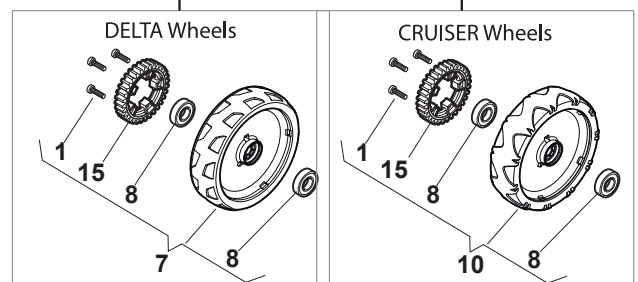

Bushing - Ø180

Ball Bearing - Ø180

Bushing - Ø180

Ball Bearing - Ø180

Fig.	Q.ty	Part No	Description	Notes
1	6	112728706/0	Screw	
2	2	381007460/1	Wheel	
3	8	322042064/0	Bushing	
4	2	381007442/1	Wheel - Short Hub	
5	2	381007464/1	Wheel	
6	2	381007445/1	Wheel - Short Hub	
7	2	381007461/1	Wheel	
8	8	119216035/0	Bearing	
9	2	381007448/1	Wheel - Short Hub	
10	2	381007465/1	Wheel	
11	2	381007455/1	Wheel - Short Hub	
15	2	322120116/0	Wheels Crown