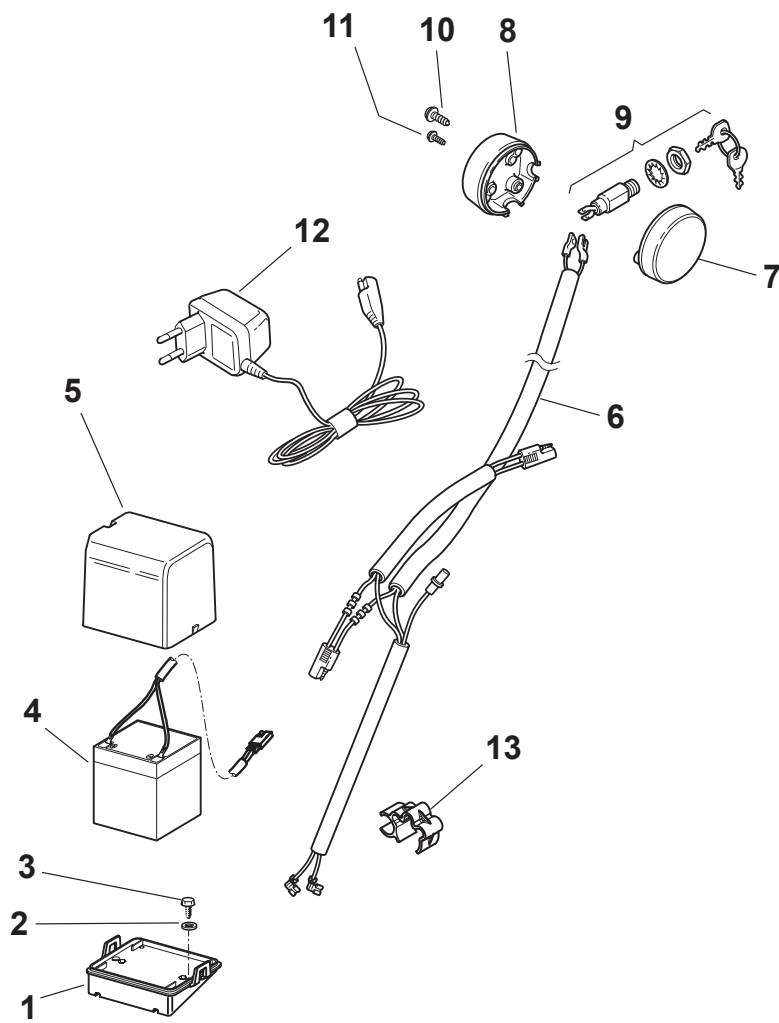

Fig.	Q.ty	Part No	Description	Notes
1	1	381006740/0	Handle, Upper Part	
2	1	112727788/0	Screw	
3	1	381030085/0	Cable Rear Drive	
4	1	181005522/0	Throttle Cable	B&S Engine
4	1	181005534/0	Throttle Cable	GGP 100 Engine
4	1	181005535/0	Throttle Cable	GGP / Honda Engine
4	1	181005536/0	Throttle Cable	B&S E Series Engine
5	1	112154510/0	Nut	
6	1	181030084/0	Cable, Thread Engine Brake	B&S / GGP / Honda Engine
7	1	112154510/0	Nut	
8	1	112521330/0	Washer	
9	1	122430313/0	Guide Spring	
10	1	181003369/0	Lever, Engine Brake	
11	1	181003371/0	Driving Lever	

Fig.	Q.ty	Part No	Description	Notes
1	1	112728300/0	Screw	With Variator
1	1	112728702/0	Screw	Without Variator
2	1	133320022/0	Fastpoint Clamp Art.0384.Aa01	
3	1	322076570/1	Battery Safety Key	
4	1	381600400/0	Switch	B&S 775 IS Series
4	1	381600401/0	Switch	B&S 675 IS Series
1	1	118120061/0	Battery	
6	1	118204136/0	Battery Charger	CE plugg
6	1	118204137/0	Battery Charger	UK plugg

Fig.	Q.ty	Part No	Description	Notes
1	1	322785123/0	Battery Support	
2	2	112521310/0	Washer	
3	2	112731590/0	Screw	
4	1	118120052/0	Battery	
5	1	322109530/0	Battery Cover	
6	1	118204192/3	Electric Start Wire	
7	1	322722800/0	Starting Block Inner Half-Bearing	
8	1	322722801/0	Starting Block Outer Half-Bearing	
9	1	118450051/0	Switch	
10	1	112728691/0	Screw	
11	2	112728702/0	Screw	
12	1	118204120/1LC	Battery Charger	CE plug
12	1	118204121/1LC	Battery Charger	UK Plug
12	1	118204136/0	Battery Charger	CE plugg with B&S 775 IS
12	1	118204137/0	Battery Charger	UK plugg with B&S 775 IS
13	1	118390021/0	Conduit Clip	