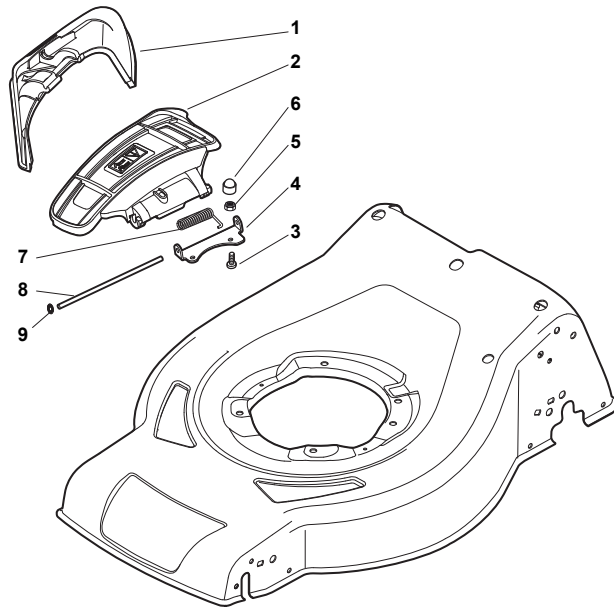

Parts Catalogue

for model
CRL-CSL 484 SE - CRL-CSL 484 SQE

- Use GLOBAL GARDEN PRODUCT Genuine Spare Parts specified in the parts list for repair and/or replacement.
- The contents described in the parts list may change due to improvement.
- The drawings of the spare parts are only indicative and might not represent the part in question exactly.
- The indications "right" - "left" - "front" - "rear" refer to the position of the operator when using the machine.
- When placing orders of parts for repair and/or replacement, make sure that the illustrated parts list is the one applying to the machine's year of manufacture, as shown on the identification plate attached to the machine.

Fig.	Q.ty	Part No	Description	Notes
1	1	381302821/0	Front Wheel Axle	
2	2	322545142/0	Plate	
3	4	112728698/0	Screw	
4	2	112521350/0	Washer	
5	2	112155000/0	Nut	
6	2	112436051/0	Plate	
7	1	322869671/0	Rod, Height Adjustment	For GGP,GGP100,WBE140,B&S,HONDA Pet. Engines and for Electric and Battery Engines
7	1	322869681/0	Rod, Height Adjustment	For B&S E Series Engines
8	2	122519820/0	Pin	
9	1	122446193/0	Spring	
10	2	322600247/0	Protection, Wheel	D. 180
11	4	112728698/0	Screw	
12	2	322545152/0	Plate	
13	1	381302819/0	Rear Wheel Axle	
14	1	122534131/0	Pin	
15	1	381003356/0	Wheels Rear Adj. Lever	
16	1	122446192/0	Spring	
17	1	112154510/0	Nut	
18	2	322600204/0	Internal Wheel Protection	
21	2	112521350/0	Washer	
22	2	112155000/0	Nut	

CRL-CSL 484 SE - CRL-CSL 484 SQE

Petrol Lawn Mower Protection, Belt

Issue 15 - 2016

Fig.	Q.ty	Part No	Description	Notes
1	1	322108309/1	Rear Conveyor Assy	Black
2	1	322600314/0	Ejection Guard	
3	2	112727803/0	Screw	
4	1	322806639/0	Fulcrum Pin	
5	2	112154510/0	Nut	
6	2	118203853/0	Cap	
7	1	122450456/0	Spring	
8	1	122517869/1	Pin	
9	2	112604896/0	Crown Fastener	