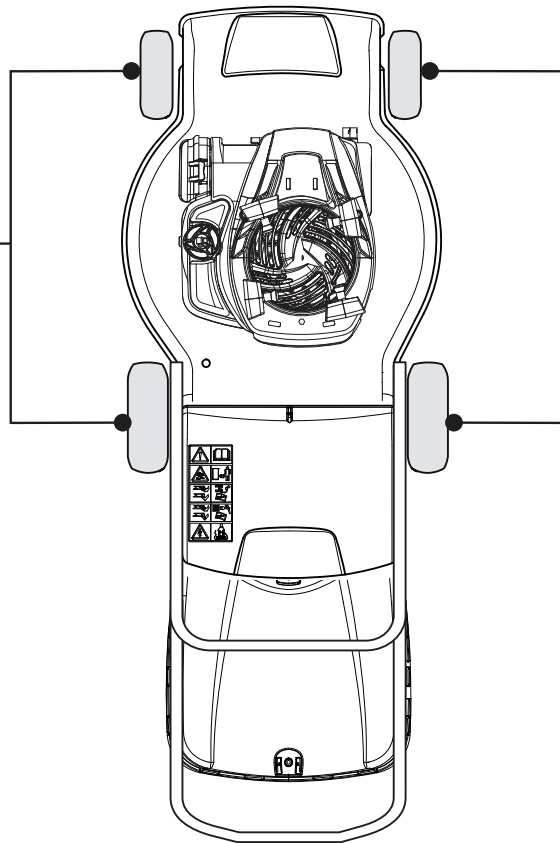

Fig.	Q.ty	Part No	Description	Notes
1	4	112608600/0	Seeger	
2	1	122570120/1	Pinion Left	
3	1	122570110/1	Pinion Right	
4	2	322042066/0	Bushing	
5	2	112521371/0	Washer	
6	1	181003092/0	Gear Box	
7	1	122601909/0	Pulley	
8	1	112645700/0	Elastic Pin	
9	1	122033283/0	Adjustment Rod	
10	1	135063800/0	Trapezoidal Belt	
11	1	122041957/1	Bushing	
12	1	122450063/0	Spring	
13	1	322680009/0	Washer	
14	1	112154510/0	Nut	
15	1	122110230/0	Hub Cover	
16	2	122753000/0	Pin	

Bushing - Ø180

Ball Bearing - Ø180

Bushing - Ø180

Ball Bearing - Ø180

Fig.	Q.ty	Part No	Description	Notes
1	6	112728706/0	Screw	
2	2	381007460/1	Wheel	
3	8	322042064/0	Bushing	
4	2	381007442/1	Wheel - Short Hub	
5	2	381007464/1	Wheel	
6	2	381007445/1	Wheel - Short Hub	
7	2	381007461/1	Wheel	
8	8	119216035/0	Bearing	
9	2	381007448/1	Wheel - Short Hub	
10	2	381007465/1	Wheel	
11	2	381007455/1	Wheel - Short Hub	
15	2	322120116/0	Wheels Crown	

+

= A2

CRL-CSL 484 SE - CRL-CSL 484 SQE

Petrol Lawn Mower Hub Caps

Issue 15 - 2016

Fig.	Q.ty	Part No	Description	Notes
A1	4	322110636/0	Hub Cap Grey	
A2	4	322110638/0	Hub Cap Grey	
A2	4	322110647/0	Hub Cap Yellow	
A3	4	322110687/0	Hub Cap Grey	