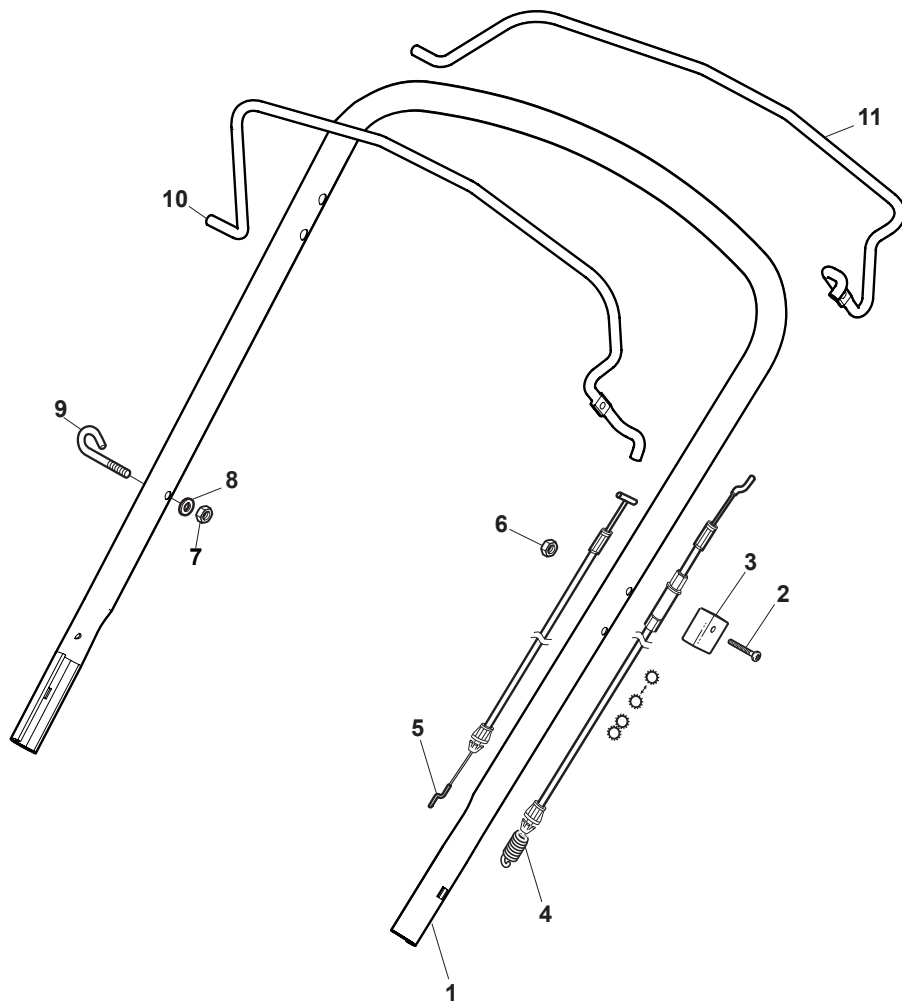

Fig.	Q.ty	Part No	Description	Notes
1	1	381006739/1	Handle, Upper Part	Black
1	1	381006745/1	Handle, Upper Part with sponge handgrip	Black
1	1	381006753/0	Handle, Upper Part Yellow	Yellow
2	1	122430313/0	Guide Spring	
3	1	112521330/0	Washer	
4	1	112154510/0	Nut	
5	1	118390020/0	Conduit Clip	
6	1	181003363/1	Lever, Engine Brake Black	Black
6	1	381003365/0	Lever, Engine Brake Yellow	Yellow
6	1	381003376/0	Lever, Engine Brake Red	Red
7	1	181030054/0	Cable, Thread Engine Brake	WBE140 Engine
7	1	181030056/0	Cable, Thread Engine Brake	GGP /B&S Engine
7	1	181030069/1	Cable, Thread Engine Brake	Honda Engine
8	1	112727783/0	Screw	
9	1	112154510/0	Nut	
10	1	181003364/0	Drive Control Lever	Black
10	1	381003366/0	Lever, Driving Yellow	Yellow
10	1	381003377/0	Drive Control Lever	Red
11	1	381030051/0	Cable Rear Drive	
12	1	322551640/0	Plate	

Fig.	Q.ty	Part No	Description	Notes
1	1	381006740/0	Handle, Upper Part	
2	1	112727783/0	Screw	
3	1	322551640/0	Plate	
4	1	381030085/0	Cable Rear Drive	
5	1	181030084/0	Cable, Thread Engine Brake	B&S / GGP / Honda Engine
6	1	112154510/0	Nut	
7	1	112154510/0	Nut	
8	1	112521330/0	Washer	
9	1	122430313/0	Guide Spring	
10	1	181003369/0	Lever, Engine Brake	Black
10	1	381003394/0	Lever, Engine Brake Yellow	Yellow
11	1	181003371/0	Driving Lever	Black
11	1	381003395/0	Lever, Driving Yellow	Yellow