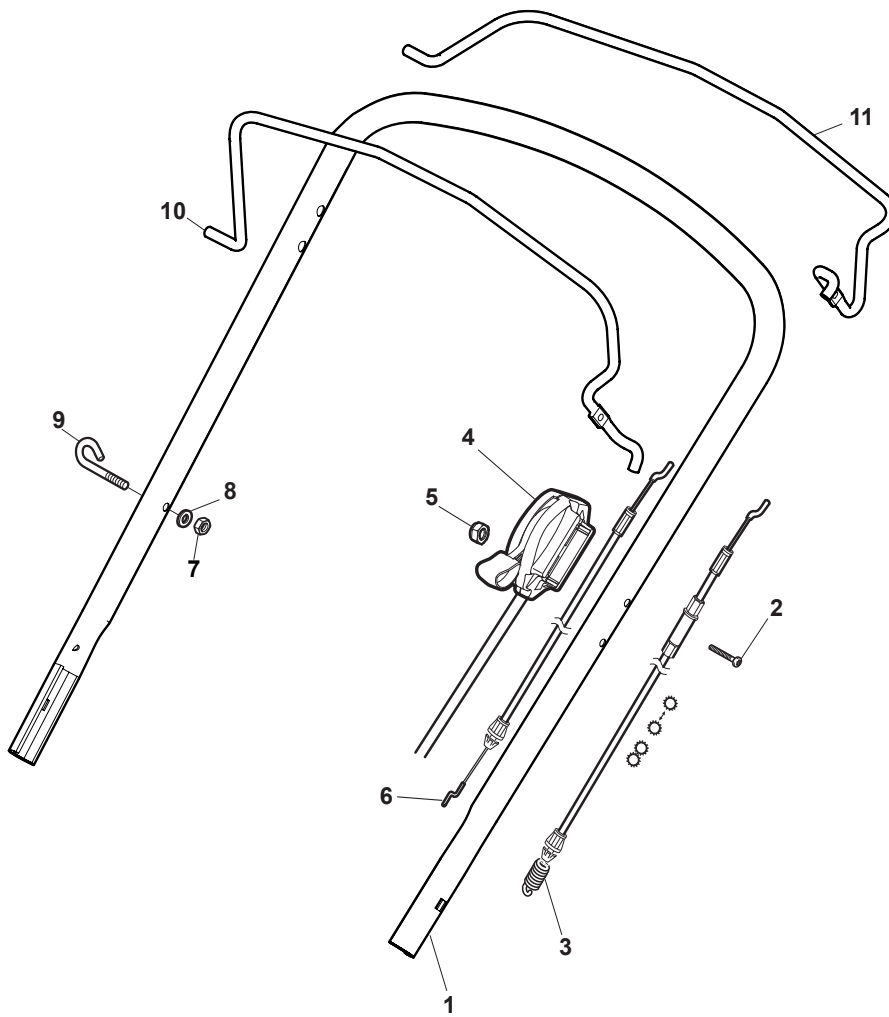

Fig.	Q.ty	Part No	Description	Notes
1	1	381006740/0	Handle, Upper Part	
2	1	112727783/0	Screw	
3	1	322551640/0	Plate	
4	1	381030085/0	Cable Rear Drive	
5	1	181030084/0	Cable, Thread Engine Brake	B&S / GGP / Honda Engine
6	1	112154510/0	Nut	
7	1	112154510/0	Nut	
8	1	112521330/0	Washer	
9	1	122430313/0	Guide Spring	
10	1	181003369/0	Lever, Engine Brake	Black
10	1	381003394/0	Lever, Engine Brake Yellow	Yellow
11	1	181003371/0	Driving Lever	Black
11	1	381003395/0	Lever, Driving Yellow	Yellow

Fig.	Q.ty	Part No	Description	Notes
1	1	381006740/0	Handle, Upper Part	
2	1	112727788/0	Screw	
3	1	381030085/0	Cable Rear Drive	
4	1	181005522/0	Throttle Cable	B&S Engine
4	1	181005534/0	Throttle Cable	GGP 100 Engine
4	1	181005535/0	Throttle Cable	GGP / Honda Engine
4	1	181005536/0	Throttle Cable	B&S E Series Engine
5	1	112154510/0	Nut	
6	1	181030084/0	Cable, Thread Engine Brake	B&S / GGP / Honda Engine
7	1	112154510/0	Nut	
8	1	112521330/0	Washer	
9	1	122430313/0	Guide Spring	
10	1	181003369/0	Lever, Engine Brake	
11	1	181003371/0	Driving Lever	

Fig.	Q.ty	Part No	Description	Notes
1	4	112608600/0	Seeger	
2	1	122570120/1	Pinion Left	
3	1	122570110/1	Pinion Right	
4	2	322042066/0	Bushing	
5	2	112521371/0	Washer	
6	1	181003092/0	Gear Box	
7	1	122601909/0	Pulley	
8	1	112645700/0	Elastic Pin	
9	1	122033283/0	Adjustment Rod	
10	1	135063800/0	Trapezoidal Belt	
11	1	122041957/1	Bushing	
12	1	122450063/0	Spring	
13	1	322680009/0	Washer	
14	1	112154510/0	Nut	
15	1	122110230/0	Hub Cover	
16	2	122753000/0	Pin	