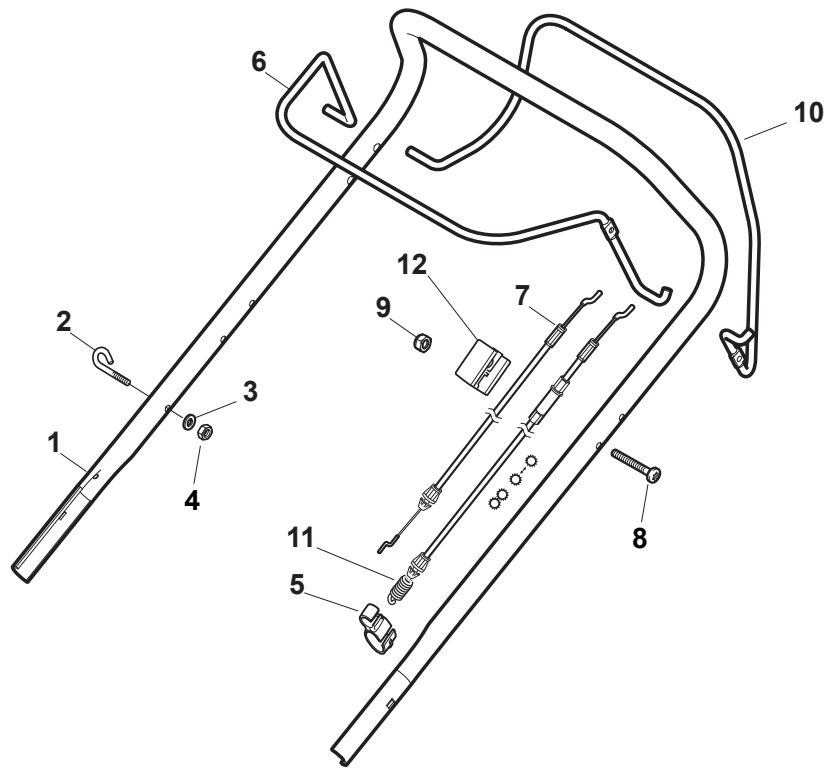

Fig.	Q.ty	Part No	Description	Notes
1	1	381006737/0	Handle Lower Part	Black
1	1	381007537/0	Handle, Lower Part Yellow	Yellow
2	2	112819110/0	Screw	
3	2	122671651/0	Washer	
4	2	122399900/0	Knob	Black
4	2	322399840/0	Yellow Knob	Yellow
4	2	322399846/0	Red Knob	Red
5	2	112293200/0	Nut	
7	2	112818900/0	Screw	
9	2	122399900/0	Knob	Black
9	2	322399840/0	Yellow Knob	Yellow
9	2	322399846/0	Red Knob	Red
10	2	112293200/0	Nut	
11	2	112155000/0	Nut	
12	2	112521350/0	Washer	
13	2	112369500/0	Elastic Washer	
14	2	112760605/0	Screw	
15	1	381008691/0	Outfit, Screws	Black
15	1	381008692/0	Outfit, Screws	Yellow
15	1	381008695/0	Outfit, Screws	Red

Fig.	Q.ty	Part No	Description	Notes
1	1	381006739/1	Handle, Upper Part	Black
1	1	381006745/1	Handle, Upper Part with sponge handgrip	Black
1	1	381006753/0	Handle, Upper Part Yellow	Giallo
2	1	122430313/0	Guide Spring	
3	1	112521330/0	Washer	
4	1	112154510/0	Nut	
5	1	118390020/0	Conduit Clip	
6	1	181003363/1	Lever, Engine Brake Black	Black
6	1	381003365/0	Lever, Engine Brake Yellow	Yellow
6	1	381003376/0	Lever, Engine Brake Red	Red
7	1	181030054/0	Cable, Thread Engine Brake	WBE140 Engine
7	1	181030056/0	Cable, Thread Engine Brake	GGP/B&S Engine
7	1	181030069/1	Cable, Thread Engine Brake	Honda Engine
8	1	112727788/0	Screw	
9	1	112154510/0	Nut	
10	1	181003364/0	Drive Control Lever	Black
10	1	381003366/0	Lever, Driving Yellow	Yellow
10	1	381003377/0	Drive Control Lever	Red
11	1	381030051/0	Cable Rear Drive	
12	1	181005511/0	Throttle Cable	B&S Engine
12	1	181005517/0	Throttle Cable	GGP/Honda Engine
12	1	181005532/0	Throttle Cable	GGP 100 Engine
12	1	181005533/0	Throttle Cable	B&S E Series Engine