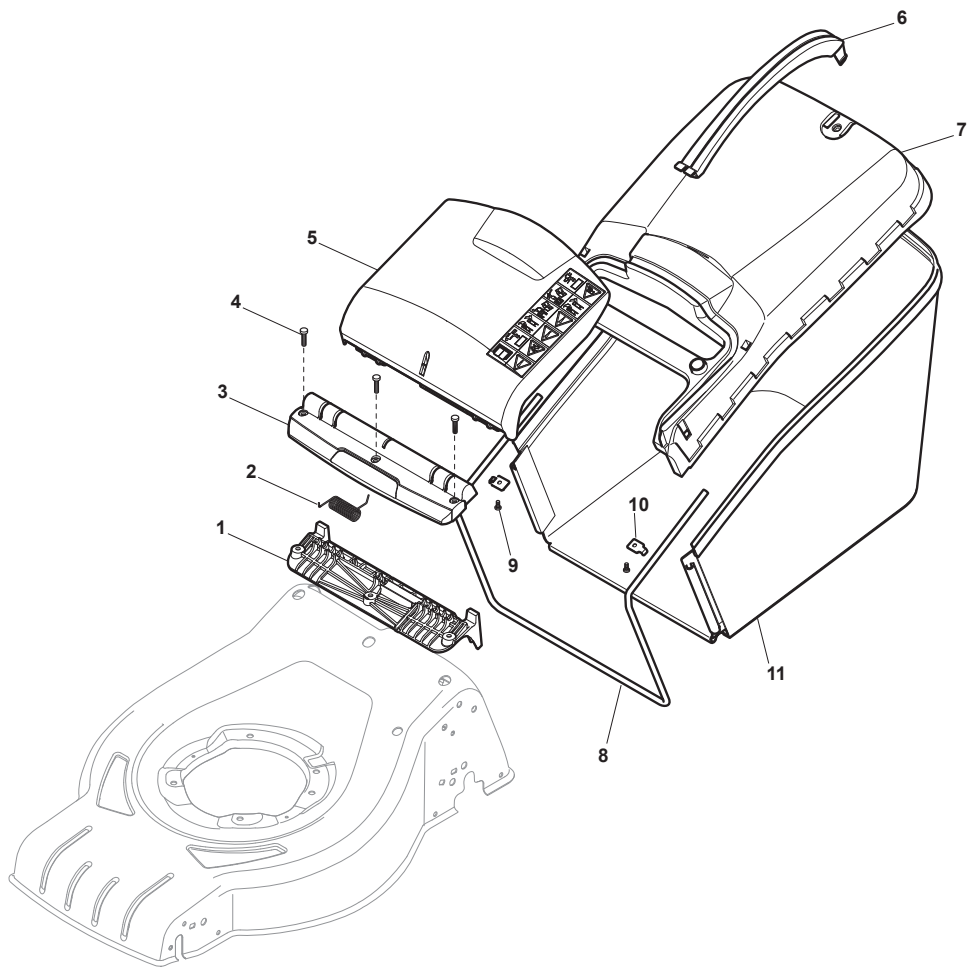

Fig.	Q.ty	Part No	Description	Notes
1	1	322785331/0	Black Stone Guard Support	
2	1	122450464/0	Spring	
3	1	322109554/0	Stone Guard Supp. Cover Black	Black
3	1	322109556/0	Stone Guard Supp. Cover Yellow	Yellow
3	1	322109557/0	Stone Guard Supp. Cover Grey	Grey
3	1	322109561/0	Stone Guard Support, White	White
4	3	112728699/0	Screw	
5	1	322600206/1	Stone Guard, Black	Black
5	1	322600214/1	Stone Guard, Yellow	Yellow
5	1	322600216/1	Stone Guard, Grey	Grey
5	1	322600245/1	Stone-Guard, White	White
6	1	322393644/0	Handle, Black	Black
6	1	322393646/0	Handle, Yellow	Yellow
6	1	322393649/0	Handle, Grey	Grey
7	7	322486262/0	Grasscatcher Upper Part, Black	Black
7	1	322486264/0	Grass Upper Hybrid Yellowcr4348 Stiga	Yellow
7	1	322486270/0	Grass Upper Hybrid Grey Ggp Cr4348 Stiga	Grey
8	1	122608561/0	Grasscatcher Lower Stiffening Cruiser	
9	2	112728692/0	Screw	
10	2	322545159/0	Plate	
11	1	181002318/0	Box, Fabric