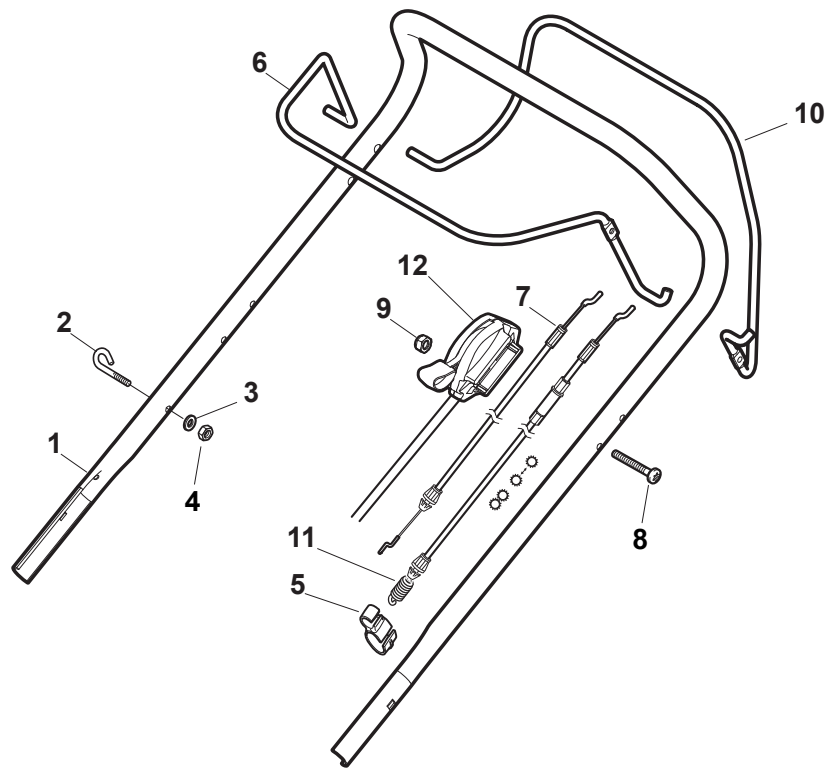

Fig.	Q.ty	Part No	Description	Notes
1	1	381302821/0	Front Wheel Axle	
2	2	322545142/0	Plate	
3	4	112728698/0	Screw	
4	2	112521350/0	Washer	
5	2	112155000/0	Nut	
6	2	112436051/0	Plate	
7	1	322869671/0	Rod, Height Adjustment	For GGP,GGP100,WBE140,B&S,HONDA Pet. Engines and for Electric and Battery Engines
7	1	322869681/0	Rod, Height Adjustment	For B&S E Series Engines
8	2	122519820/0	Pin	
9	1	122446193/0	Spring	
10	2	322600247/0	Protection, Wheel	D. 180
11	4	112728698/0	Screw	
12	2	322545152/0	Plate	
13	1	381302819/0	Rear Wheel Axle	
14	1	122534131/0	Pin	
15	1	381003356/0	Wheels Rear Adj. Lever	
16	1	122446192/0	Spring	
17	1	112154510/0	Nut	
18	2	322600204/0	Internal Wheel Protection	
21	2	112521350/0	Washer	
22	2	112155000/0	Nut	

Fig.	Q.ty	Part No	Description	Notes
1	1	381006737/0	Handle Lower Part	Black
1	1	381007537/0	Handle, Lower Part Yellow	Yellow
2	2	112819110/0	Screw	
3	2	122671651/0	Washer	
4	2	122399900/0	Knob	Black
4	2	322399840/0	Yellow Knob	Yellow
4	2	322399846/0	Red Knob	Red
5	2	112293200/0	Nut	
7	2	112818900/0	Screw	
9	2	122399900/0	Knob	Black
9	2	322399840/0	Yellow Knob	Yellow
9	2	322399846/0	Red Knob	Red
10	2	112293200/0	Nut	
11	2	112155000/0	Nut	
12	2	112521350/0	Washer	
13	2	112369500/0	Elastic Washer	
14	2	112760605/0	Screw	
15	1	381008691/0	Outfit, Screws	Black
15	1	381008692/0	Outfit, Screws	Yellow
15	1	381008695/0	Outfit, Screws	Red