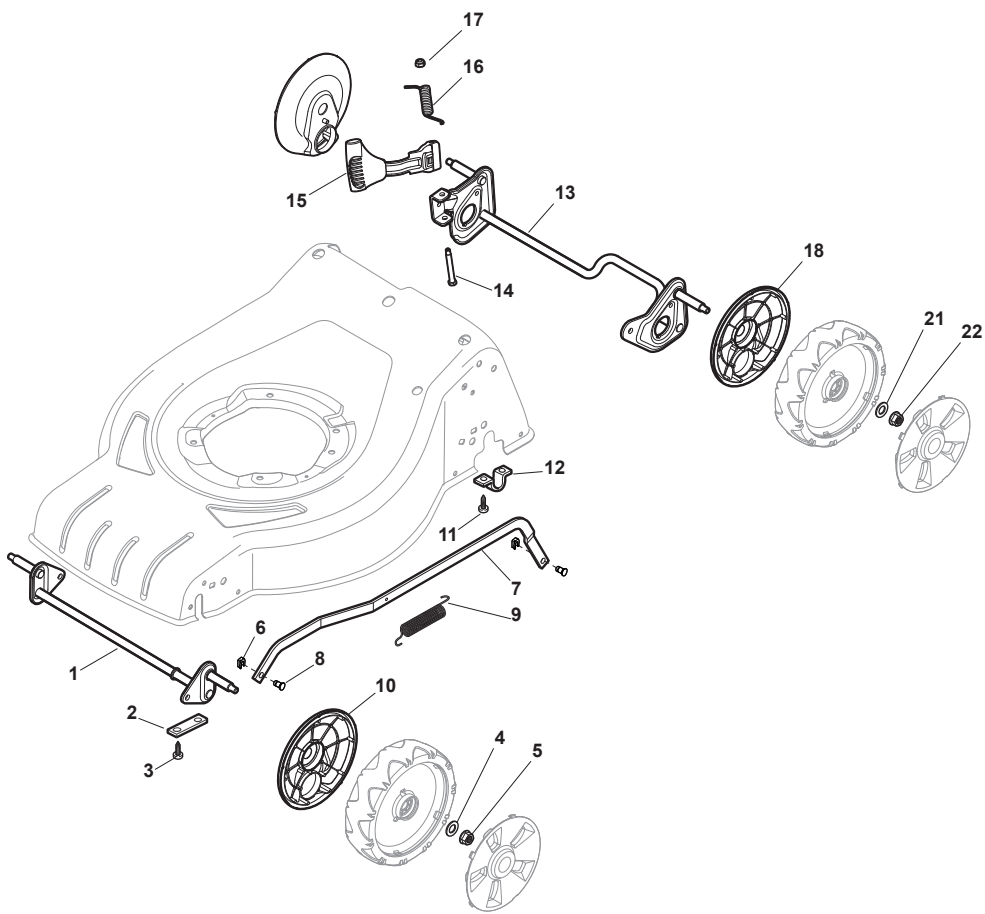

Parts Catalogue

for model
CRL-CSL 484 SE - CRL-CSL 484 SQE

- Use GLOBAL GARDEN PRODUCT Genuine Spare Parts specified in the parts list for repair and/or replacement.
- The contents described in the parts list may change due to improvement.
- The drawings of the spare parts are only indicative and might not represent the part in question exactly.
- The indications "right" - "left" - "front" - "rear" refer to the position of the operator when using the machine.
- When placing orders of parts for repair and/or replacement, make sure that the illustrated parts list is the one applying to the machine's year of manufacture, as shown on the identification plate attached to the machine.

Fig.	Q.ty	Part No	Description	Notes
1	1	381302821/0	Front Wheel Axle	
2	2	322545142/0	Plate	
3	4	112728698/0	Screw	
4	2	112521350/0	Washer	
5	2	112155000/0	Nut	
6	2	112436051/0	Plate	
7	1	322869671/0	Rod, Height Adjustment	For GGP,GGP100,WBE140,B&S,HONDA Pet. Engines and for Electric and Battery Engines
7	1	322869681/0	Rod, Height Adjustment	For B&S E Series Engines
8	2	122519820/0	Pin	
9	1	122446193/0	Spring	
10	2	322600247/0	Protection, Wheel	D. 180
11	4	112728698/0	Screw	
12	2	322545152/0	Plate	
13	1	381302819/0	Rear Wheel Axle	
14	1	122534131/0	Pin	
15	1	381003356/0	Wheels Rear Adj. Lever	
16	1	122446192/0	Spring	
17	1	112154510/0	Nut	
18	2	322600204/0	Internal Wheel Protection	
21	2	112521350/0	Washer	
22	2	112155000/0	Nut	

CRL-CSL 484 SE - CRL-CSL 484 SQE

Petrol Lawn Mower Protection, Belt

Issue 15 - 2016

Fig.	Q.ty	Part No	Description	Notes
1	1	322108309/1	Rear Conveyor Assy	Black
2	1	322600314/0	Ejection Guard	
3	2	112727803/0	Screw	
4	1	322806639/0	Fulcrum Pin	
5	2	112154510/0	Nut	
6	2	118203853/0	Cap	
7	1	122450456/0	Spring	
8	1	122517869/1	Pin	
9	2	112604896/0	Crown Fastener	