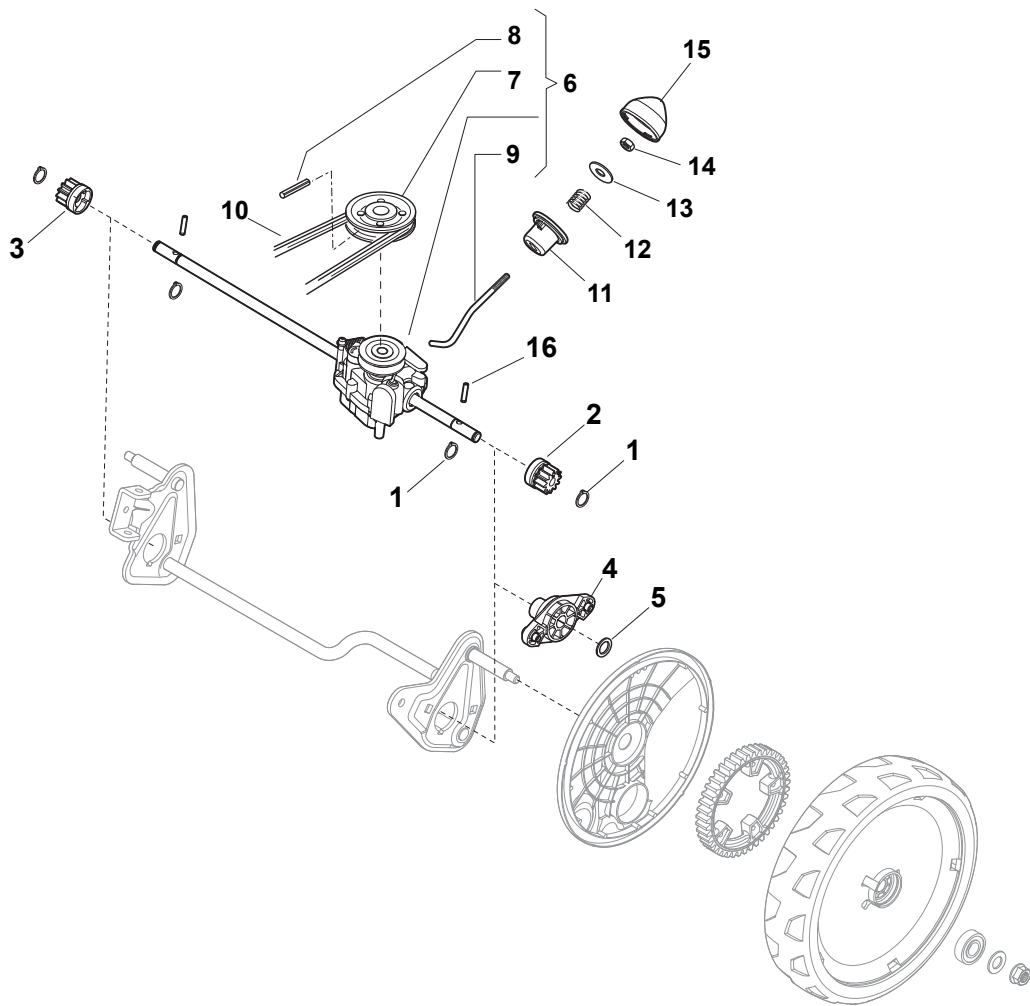

Fig.	Q.ty	Part No	Description	Notes
1	1	322785123/0	Battery Support	
2	2	112521310/0	Washer	
3	2	112731590/0	Screw	
4	1	118120052/0	Battery	
5	1	322109530/0	Battery Cover	
6	1	118204192/3	Electric Start Wire	
7	1	322722800/0	Starting Block Inner Half-Bearing	
8	1	322722801/0	Starting Block Outer Half-Bearing	
9	1	118450051/0	Switch	
10	1	112728691/0	Screw	
11	2	112728702/0	Screw	
12	1	118204120/1LC	Battery Charger	CE plug
12	1	118204121/1LC	Battery Charger	UK Plug
12	1	118204136/0	Battery Charger	CE plugg with B&S 775 IS
12	1	118204137/0	Battery Charger	UK plugg with B&S 775 IS
13	1	118390021/0	Conduit Clip	

Fig.	Q.ty	Part No	Description	Notes
1	4	112608600/0	Seeger	
2	1	122570120/1	Pinion Left	
3	1	122570110/1	Pinion Right	
4	2	322042066/0	Bushing	
5	2	112521371/0	Washer	
6	1	181003092/0	Gear Box	
7	1	122601909/0	Pulley	
8	1	112645700/0	Elastic Pin	
9	1	122033283/0	Adjustment Rod	
10	1	135063800/0	Trapezoidal Belt	
11	1	122041957/1	Bushing	
12	1	122450063/0	Spring	
13	1	322680009/0	Washer	
14	1	112154510/0	Nut	
15	1	122110230/0	Hub Cover	
16	2	122753000/0	Pin	

Bushing - Ø180

Ball Bearing - Ø180

Bushing - Ø180

Ball Bearing - Ø180

Fig.	Q.ty	Part No	Description	Notes
1	6	112728706/0	Screw	
2	2	381007460/1	Wheel	
3	8	322042064/0	Bushing	
4	2	381007442/1	Wheel - Short Hub	
5	2	381007464/1	Wheel	
6	2	381007445/1	Wheel - Short Hub	
7	2	381007461/1	Wheel	
8	8	119216035/0	Bearing	
9	2	381007448/1	Wheel - Short Hub	
10	2	381007465/1	Wheel	
11	2	381007455/1	Wheel - Short Hub	
15	2	322120116/0	Wheels Crown	