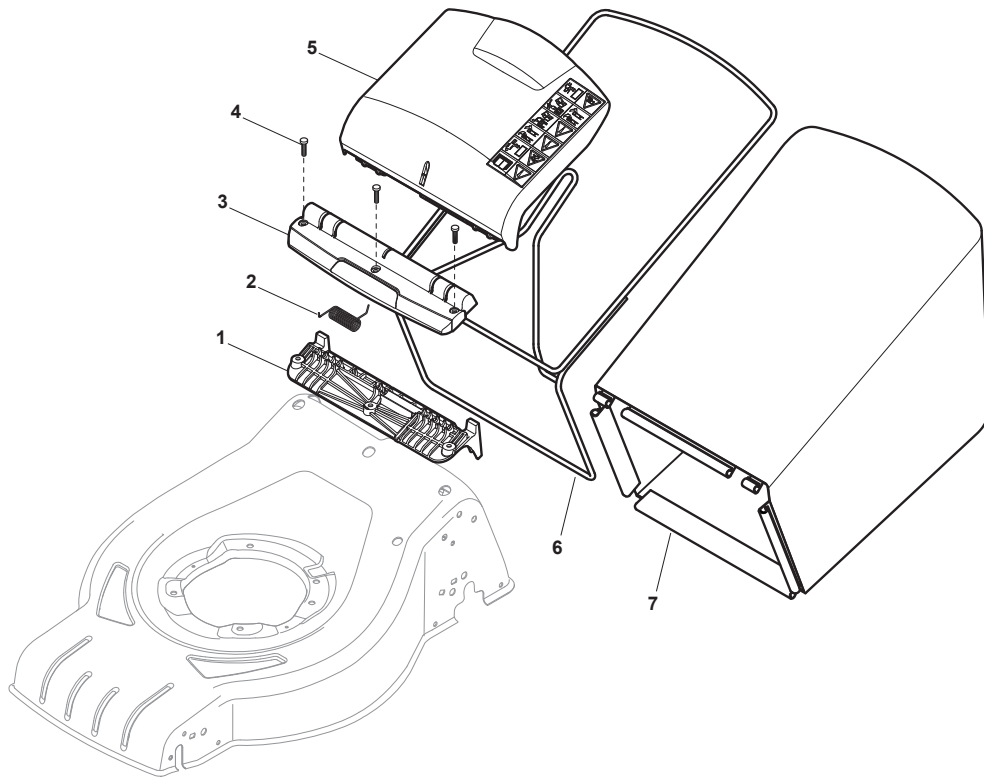

CRL-CSL 484 SE - CRL-CSL 484 SQE

Petrol Lawn Mower Honda Engine Cover

Issue 15 - 2016

Fig.	Q.ty	Part No	Description	Notes
1	1	322055514/0	Grey Cover	
2	1	322055515/1	Yellow Engine Cowling	

Fig.	Q.ty	Part No	Description	Notes
1	3	112691100/0	Screw	B&S E Series (for 434, 484,534) / B&S 775(for 534) Engine
1	3	112691115/0	Screw	GGP / Honda Engine
1	1	112691800/0	Screw	B&S E Series (for 434, 484,534) Engine and B&S Engine (for 534)
1	3	112735108/1	Screw	WBE140 / B&S Engine
2	1	122465607/3	Hub With Pulley, Crankshaft Ø 22.2	GGP / B&S Engine
2	1	122465608/2	Hub With Pulley, Crankshaft Ø 25	Honda Engine
3	1	181004460/0	Blade	
4	1	112508125/0	Elastic Washer	
5	1	112523080/0	Washer	
6	1	112735698/0	Screw	
7	1	112139100/0	Key Ø 22.2	GGP / B&S Engine
7	1	112139150/0	Key Ø 25	Honda Engine
8	3	112154210/0	Nut	