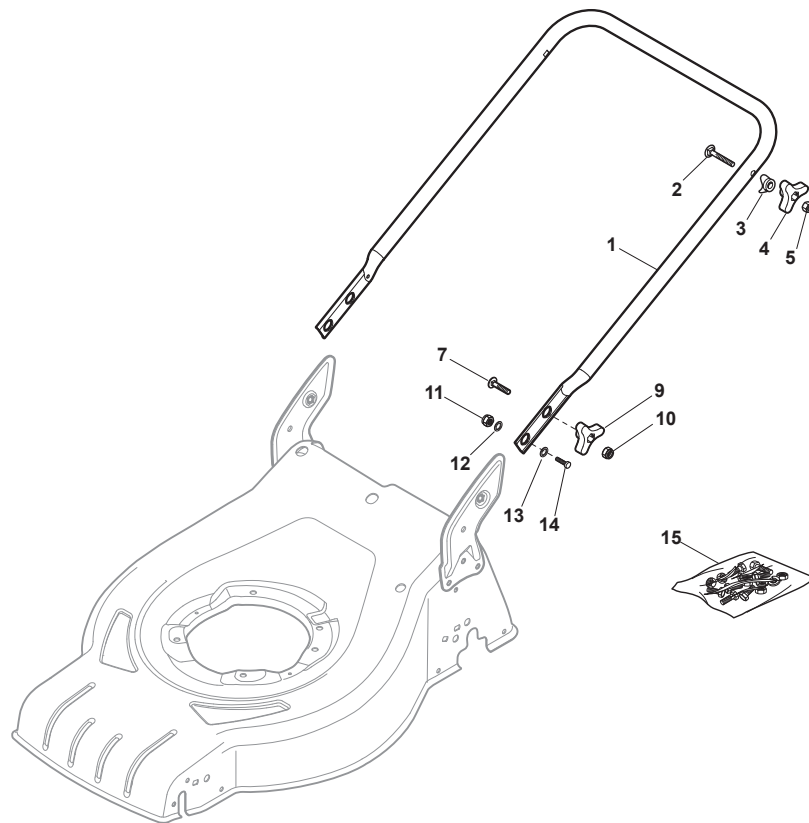

Fig.	Q.ty	Part No	Description	Notes
1	1	381302821/0	Front Wheel Axle	
2	2	322545142/0	Plate	
3	4	112728698/0	Screw	
4	2	112521350/0	Washer	
5	2	112155000/0	Nut	
6	2	112436051/0	Plate	
7	1	322869671/0	Rod, Height Adjustment	For GGP,GGP100,WBE140,B&S,HONDA Pet. Engines and for Electric and Battery Engines
7	1	322869681/0	Rod, Height Adjustment	For B&S E Series Engines
8	2	122519820/0	Pin	
9	1	122446193/0	Spring	
10	2	322600247/0	Protection, Wheel	D. 180
11	4	112728698/0	Screw	
12	2	322545152/0	Plate	
13	1	381302819/0	Rear Wheel Axle	
14	1	122534131/0	Pin	
15	1	381003356/0	Wheels Rear Adj. Lever	
16	1	122446192/0	Spring	
17	1	112154510/0	Nut	
18	2	322600204/0	Internal Wheel Protection	
21	2	112521350/0	Washer	
22	2	112155000/0	Nut	

CRL-CSL 484 SE - CRL-CSL 484 SQE

Petrol Lawn Mower Protection, Belt

Issue 15 - 2016

Fig.	Q.ty	Part No	Description	Notes
1	1	322108309/1	Rear Conveyor Assy	Black
2	1	322600314/0	Ejection Guard	
3	2	112727803/0	Screw	
4	1	322806639/0	Fulcrum Pin	
5	2	112154510/0	Nut	
6	2	118203853/0	Cap	
7	1	122450456/0	Spring	
8	1	122517869/1	Pin	
9	2	112604896/0	Crown Fastener	

Fig.	Q.ty	Part No	Description	Notes
1	1	381006737/0	Handle Lower Part	Black
1	1	381007537/0	Handle, Lower Part Yellow	Yellow
2	2	112819110/0	Screw	
3	2	122671651/0	Washer	
4	2	122399900/0	Knob	Black
4	2	322399840/0	Yellow Knob	Yellow
4	2	322399846/0	Red Knob	Red
5	2	112293200/0	Nut	
7	2	112818900/0	Screw	
9	2	122399900/0	Knob	Black
9	2	322399840/0	Yellow Knob	Yellow
9	2	322399846/0	Red Knob	Red
10	2	112293200/0	Nut	
11	2	112155000/0	Nut	
12	2	112521350/0	Washer	
13	2	112369500/0	Elastic Washer	
14	2	112760605/0	Screw	
15	1	381008691/0	Outfit, Screws	Black
15	1	381008692/0	Outfit, Screws	Yellow
15	1	381008695/0	Outfit, Screws	Red