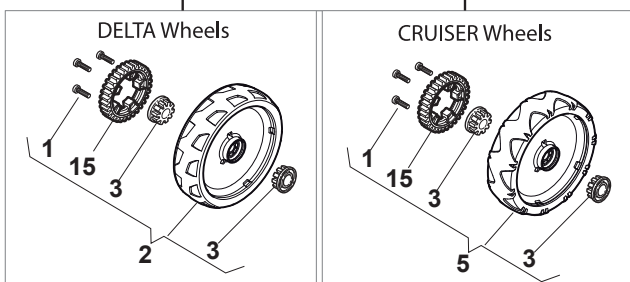

Bushing - Ø180

Ball Bearing - Ø180

Bushing - Ø180

Ball Bearing - Ø180

Fig.	Q.ty	Part No	Description	Notes
1	6	112728706/0	Screw	
2	2	381007460/1	Wheel	
3	8	322042064/0	Bushing	
4	2	381007442/1	Wheel - Short Hub	
5	2	381007464/1	Wheel	
6	2	381007445/1	Wheel - Short Hub	
7	2	381007461/1	Wheel	
8	8	119216035/0	Bearing	
9	2	381007448/1	Wheel - Short Hub	
10	2	381007465/1	Wheel	
11	2	381007455/1	Wheel - Short Hub	
15	2	322120116/0	Wheels Crown