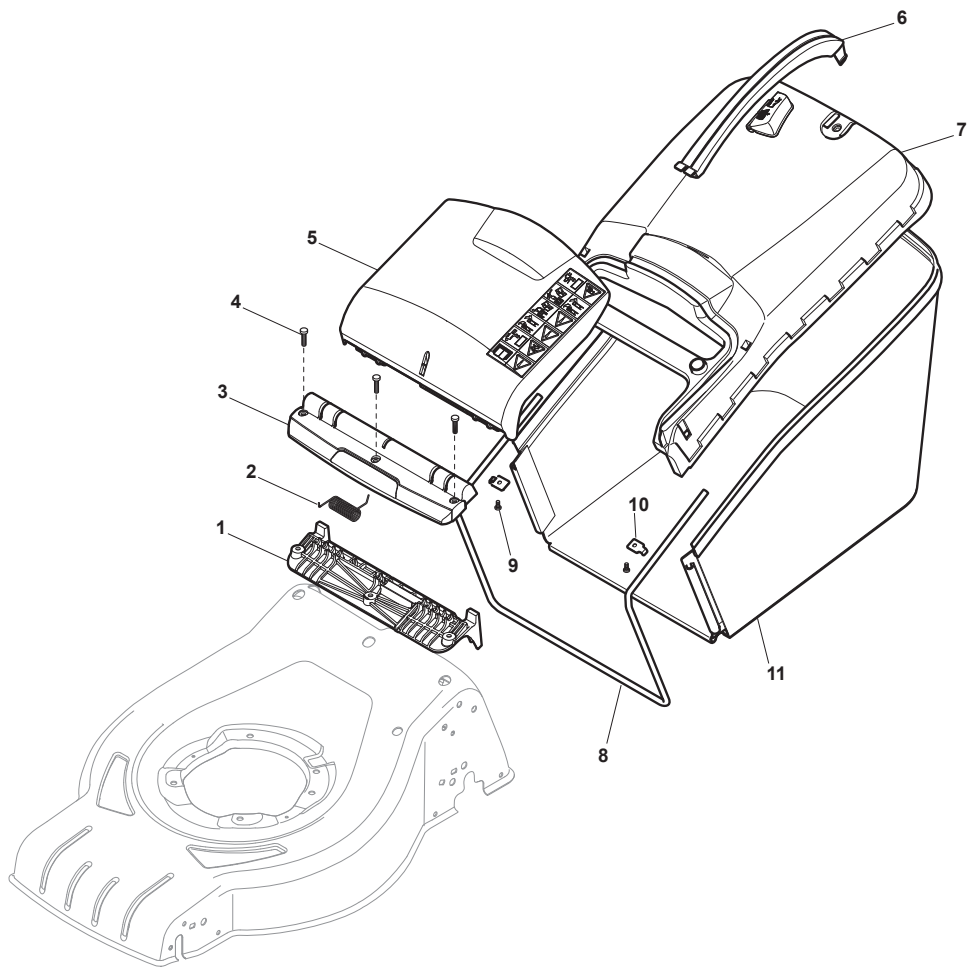

Fig.	Q.ty	Part No	Description	Notes
1	1	322785331/0	Black Stone Guard Support	
2	1	122450464/0	Spring	
3	1	322109554/0	Stone Guard Supp. Cover Black	Black
3	1	322109556/0	Stone Guard Supp. Cover Yellow	Yellow
3	1	322109557/0	Stone Guard Supp. Cover Grey	Grey
3	1	322109561/0	Stone Guard Support, White	White
4	3	112728699/0	Screw	
5	1	322600206/1	Stone Guard, Black	Black
5	1	322600214/1	Stone Guard, Yellow	Yellow
5	1	322600216/1	Stone Guard, Grey	Grey
5	1	322600245/1	Stone-Guard, White	White
6	1	322393644/0	Handle, Black	Black
6	1	322393646/0	Handle, Yellow	Yellow
6	1	322393649/0	Handle, Grey	Grey
7	7	322486262/0	Grasscatcher Upper Part, Black	Black
7	1	322486264/0	Grass Upper Hybrid Yellowcr4348 Stiga	Yellow
7	1	322486270/0	Grass Upper Hybrid Grey Ggp Cr4348 Stiga	Grey
8	1	122608561/0	Grasscatcher Lower Stiffening Cruiser	
9	2	112728692/0	Screw	
10	2	322545159/0	Plate	
11	1	181002318/0	Box, Fabric	