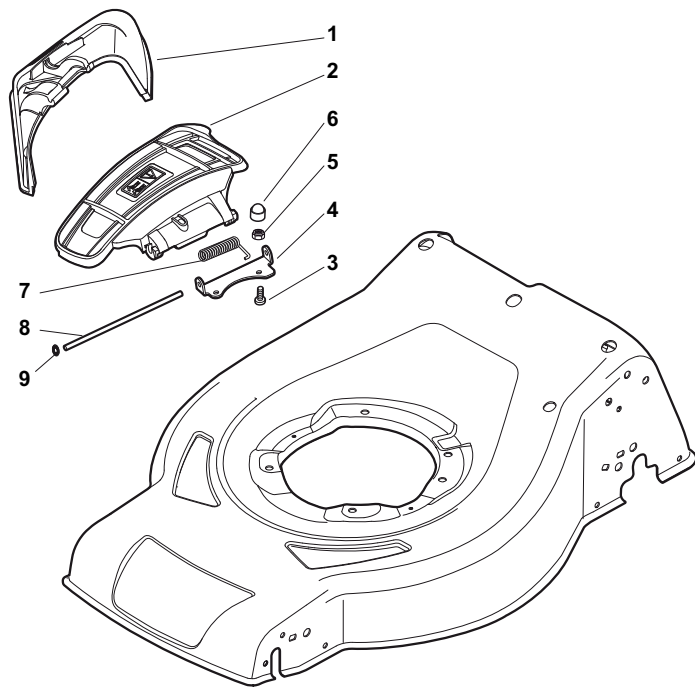

POS	PART. NO	Q.ty	DESCRIPTION	DESCRIZIONE	DESCRIPTION	BESCHREIBUNG	REMARKS
1	322108309/0	1	Stone-Guard	Parasassi	Pare-Pierres	Prallblech	
2	322600195/0	1	Ejection Guard	Protezione Uscita	Protection Sortie	Auswurfschutz	
3	112727803/0	2	Screw	Vite	Vis	Schraube	
4	322806639/0	1	Fulcrum Pin	Fulcro	Point D'Appui	Gelenkpunkt	
5	12154510/0	2	Nut	Dado	Ecrou	Mutter	
6	18203853/0	2	Protection	Cappuccio	Capuchon	Stecker	
7	122450456/0	1	Spring	Molla	Ressort	Feder	
8	122517869/0	1	Pin	Perno	Pivot	Bolzen	
9	12604896/0	2	Crown Fastener	Fissatore A Corona	Fixateur A Couronne	Kronescheibe