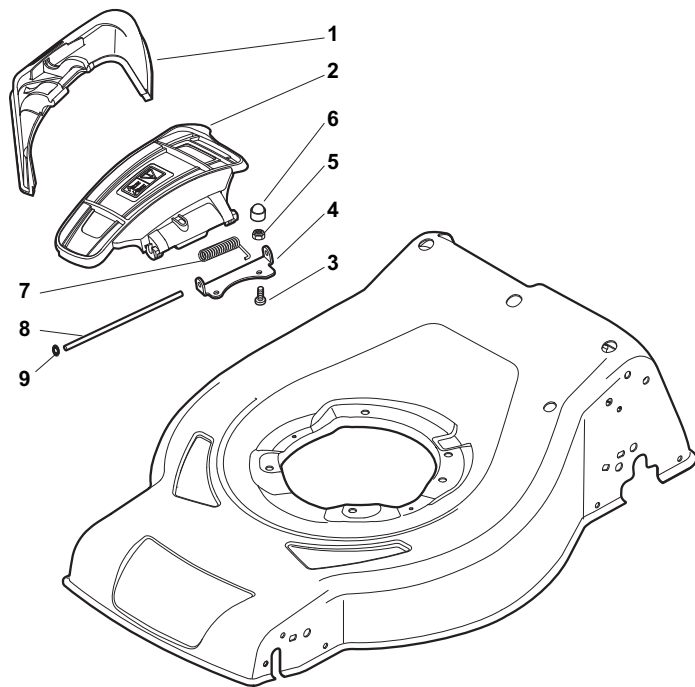

POS	PART. NO	Q.ty	DESCRIPTION	DESCRIZIONE	DESCRIPTION	BESCHREIBUNG	REMARKS
1	322108309/0	1	Stone-Guard	Parasassi	Pare-Pierres	Prallblech	
2	322600195/0	1	Ejection Guard	Protezione Uscita	Protection Sortie	Auswurfschutz	
3	112727803/0	2	Screw	Vite	Vis	Schraube	
4	322806639/0	1	Fulcrum Pin	Fulcro	Point D'Appui	Gelenkpunkt	
5	12154510/0	2	Nut	Dado	Ecrou	Mutter	
6	18203853/0	2	Protection	Cappuccio	Capuchon	Stecker	
7	122450456/0	1	Spring	Molla	Ressort	Feder	
8	122517869/0	1	Pin	Perno	Pivot	Bolzen	
9	12604896/0	2	Crown Fastener	Fissatore A Corona	Fixateur A Couronne	Kronescheibe