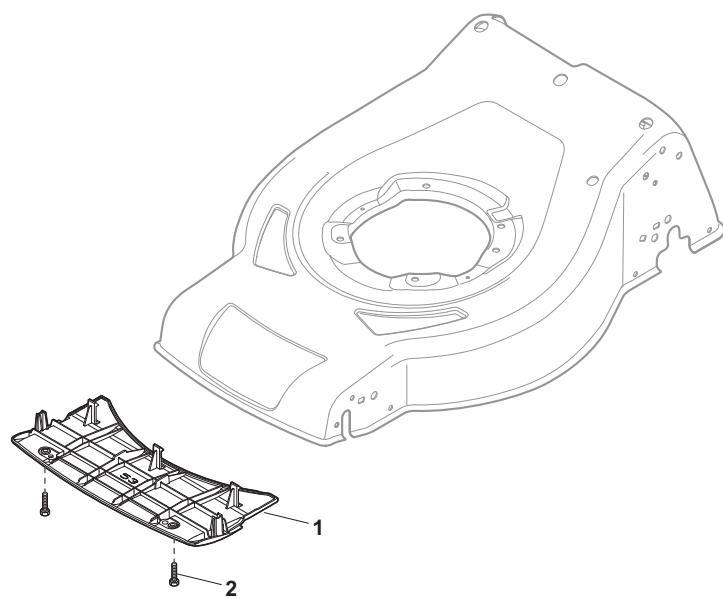

POS	PART. NO	Q.ty	DESCRIPTION	DESCRIZIONE	DESCRIPTION	BESCHREIBUNG	REMARKS
1	322500106/0	1	Front Combi	Pettine Anteriore	Peigne Avant	Vorne Comb	
2	112728698/0	2	Screw	Vite	Vis	Schraube