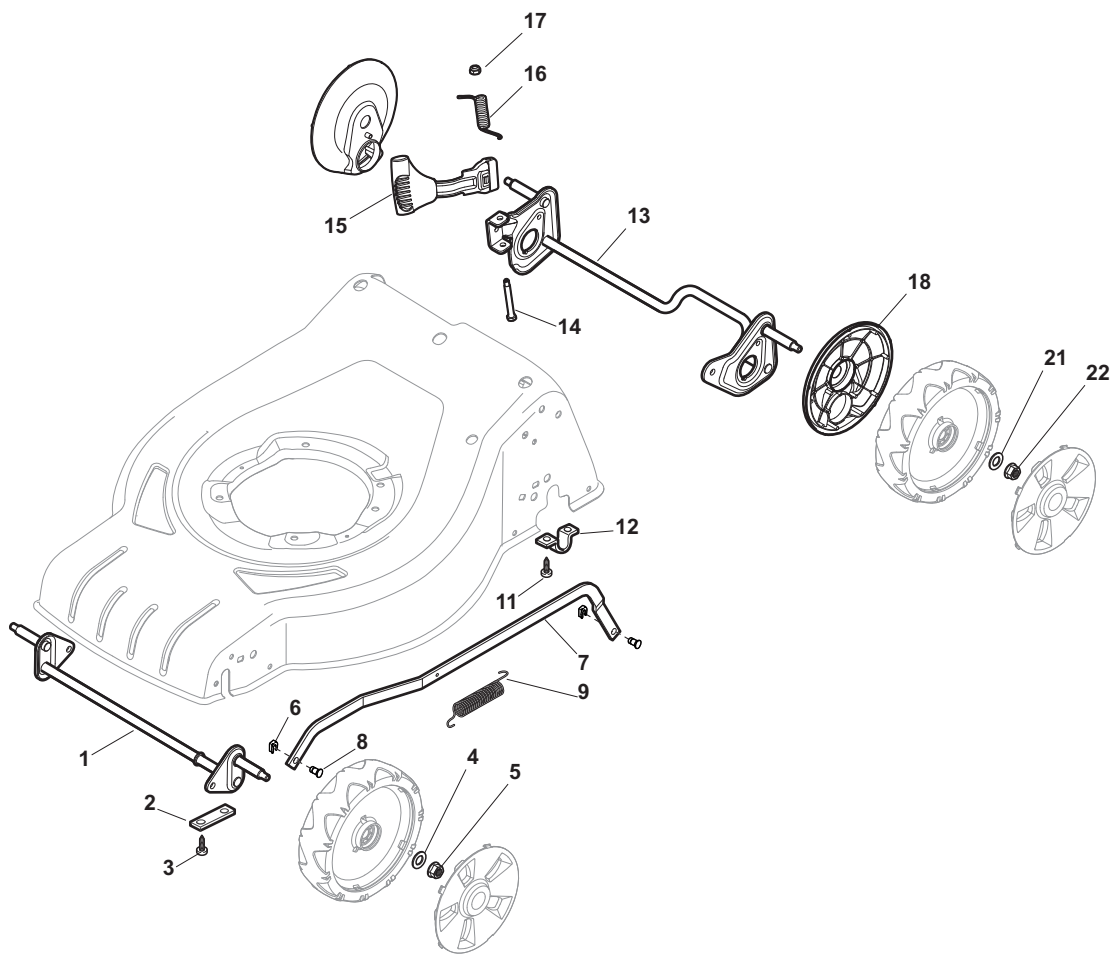

POS	PART. NO	Q.ty	DESCRIPTION	DESCRIZIONE	DESCRIPTION	BESCHREIBUNG	REMARKS
1	381302853/0	1	Axle, Front Wheels	Asse Ruote Anteriori	Axe Roues Avant	Achse, Vorderrad	
2	22545142/0	2	Plate	Piastrina	Plaquette	Platte	
3	112728698/0	4	Screw	Vite	Vis	Schraube	
4	12521350/0	2	Washer	Rosetta	Rondelle	Scheibe	
5	12155000/0	2	Nut	Dado	Ecrou	Mutter	
6	112436051/0	2	Plate	Piastrina	Plaquette	Plättchen	
7	322869671/0	1	Rod, Height Adjustment	Asta Comando Regol. Altezza	Tige Commande Reglage Hauteur	Stange, Höheverstellung	GGP-Honda-B&S
7	322869677/0	1	Rod, Height Adjustment	Asta Comando Regol. Altezza	Tige Commande Reglage Hauteur	Stange, Höheverstellung	B&S E Series
8	122519820/0	2	Pin	Perno	Pivot	Bolzen	
9	122446193/0	1	Spring	Molla	Ressort	Feder	
11	112728698/0	4	Screw	Vite	Vis	Schraube	
12	22545152/0	2	Plate	Piastrina	Plaquette	Platte	
13	381302819/0	1	Axle, Rear Wheels	Asse Ruote Posteriori	Axe Roues Arriere	Achse, Hinterrad	
14	122534131/0	1	Pin	Perno	Pivot	Bolzen	
15	381003356/0	1	Lever, Height Adjustment	Leva Regolazione Altezza	Levier, Reglage Hauteur	Hebel, Höheverstellung	
16	122446192/0	1	Spring	Molla	Ressort	Feder	
17	12154510/0	1	Nut	Dado	Ecrou	Mutter	
18	322600204/0	2	Wheel Protection	Prot. Ruote	Protection Roue	Schütz, Rechtes	
21	12521350/0	2	Washer	Rosetta	Rondelle	Scheibe	
22	12155000/0	2	Nut	Dado	Ecrou	Mutter