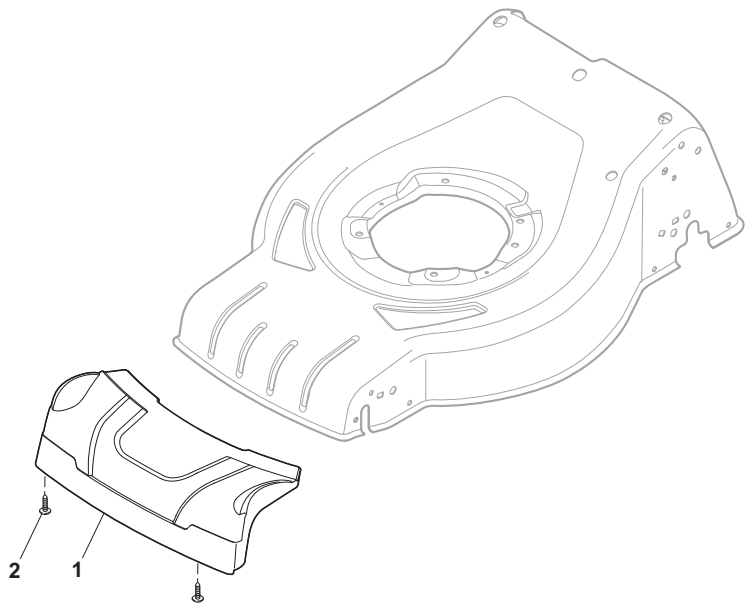

POS	PART. NO	Q.ty	DESCRIPTION	DESCRIZIONE	DESCRIPTION	BESCHREIBUNG	REMARKS
1	322226170/0	1	Mask, Black	Mascherina, Nero	Mesque, Noire	Maske, Schwarz	
2	112728698/0	2	Screw	Vite	Vis	Schraube