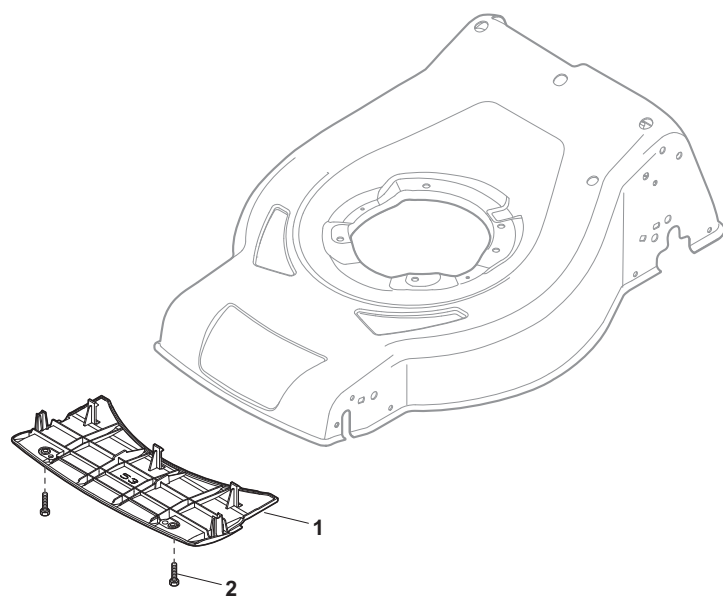

POS	PART. NO	Q.ty	DESCRIPTION	DESCRIZIONE	DESCRIPTION	BESCHREIBUNG	REMARKS
1	322500106/0	1	Front Combi	Pettine Anteriore	Peigne Avant	Vorne Comb	
2	112728698/0	2	Screw	Vite	Vis	Schraube