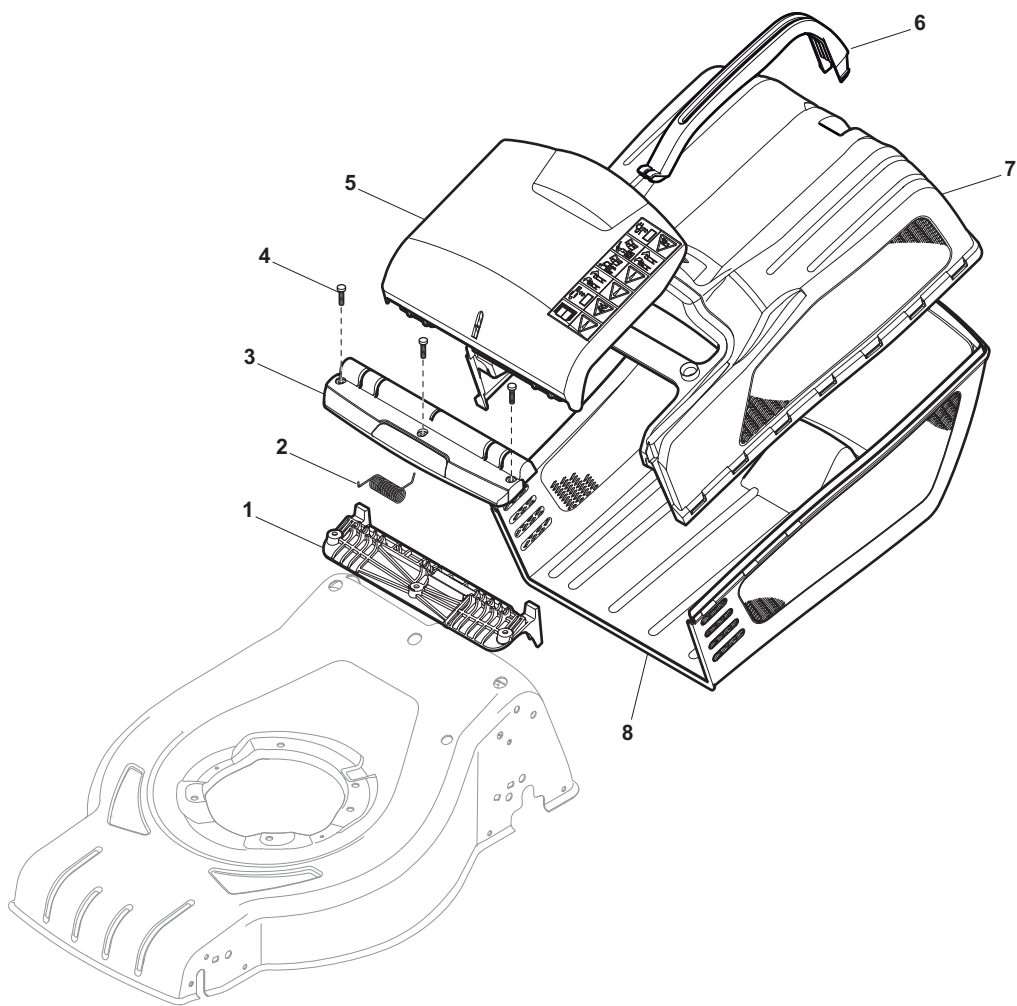

POS	PART. NO	Q.ty	DESCRIPTION	DESCRIZIONE	DESCRIPTION	BESCHREIBUNG	REMARKS
1	322785331/0	1	Support	Supporto	Support	Halter	
2	122450464/0	1	Spring	Molla	Ressort	Feder	
3	322109557/0	1	Cover, Grey	Copertura	Couvre	Kappe	Grey
3	322109556/0	1	Cover, Yellow	Copertura	Couvre	Kappe	Yellow
4	112728699/0	3	Screw	Vite	Vis	Schraube	
5	322600216/1	1	Stone-Guard, Grey	Parasassi	Pare-Pierres	Prallblech	Grey
5	322600214/1	1	Stone-Guard, Yellow	Parasassi	Pare-Pierres	Prallblech	Yellow
6	322393645/0	1	Handle	Maniglia	Poignée	Griff	
7	322486263/0	1	Grassbox Upper Part	Parte Sup.Sacco	Sac, Partie Superieure	Korb Oberteil	
8	322486267/0	1	Grassbox Lower Part	Parte Infer. Sacco	Sac, Partie Inferieure	Korb Unterteil