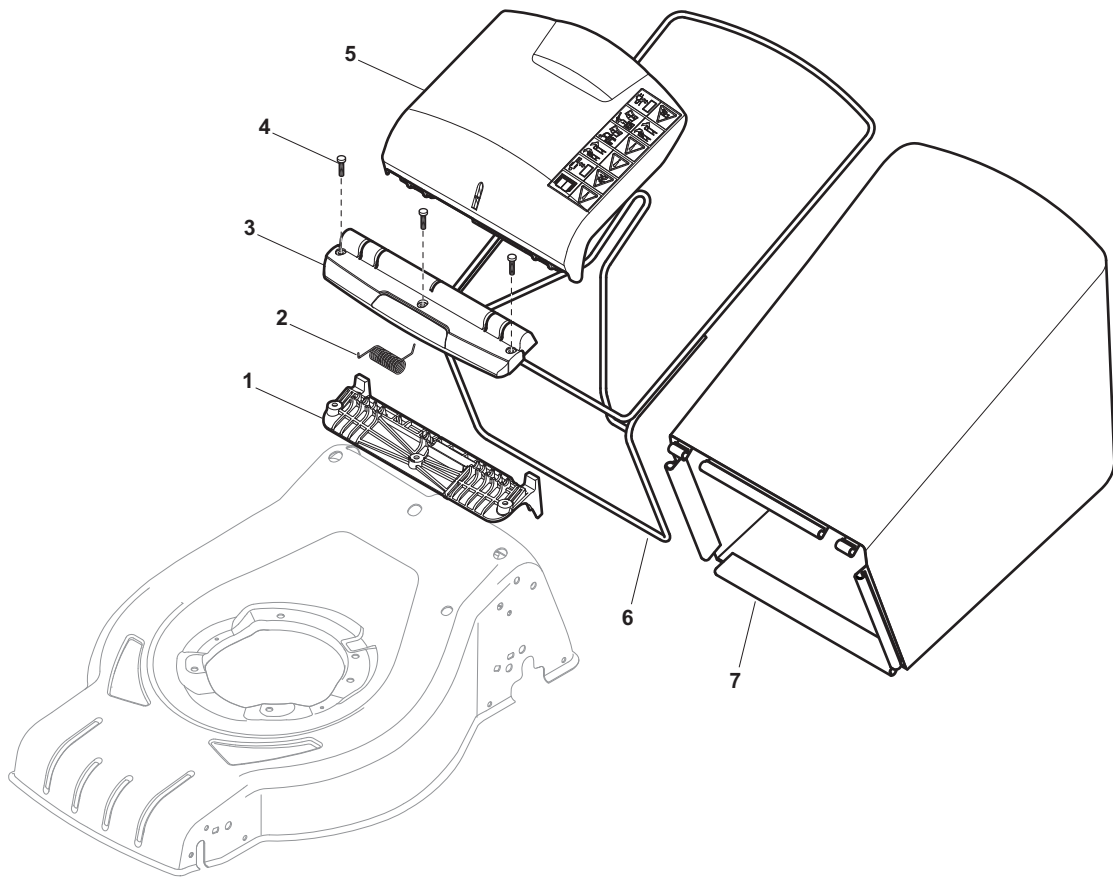

POS	PART. NO	Q.ty	DESCRIPTION	DESCRIZIONE	DESCRIPTION	BESCHREIBUNG	REMARKS
1	322785331/0	1	Support	Supporto	Support	Halter	
2	122450464/0	1	Spring	Molla	Ressort	Feder	
3	322109557/0	1	Cover, Grey	Copertura	Couvre	Kappe	Grey
3	322109556/0	1	Cover, Yellow	Copertura	Couvre	Kappe	Yellow
4	112728699/0	3	Screw	Vite	Vis	Schraube	
5	322600216/1	1	Stone-Guard, Grey	Parasassi	Pare-Pierres	Prallblech	Grey
5	322600214/1	1	Stone-Guard, Yellow	Parasassi	Pare-Pierres	Prallblech	Yellow
6	181006409/0	1	Chassis Box	Telaio Sacco	Châssis Bac	Rahmen Sack	
7	181002319/0	1	Box, Fabric	Sacco, Tela	Sac, Toile	Sack, Tuck