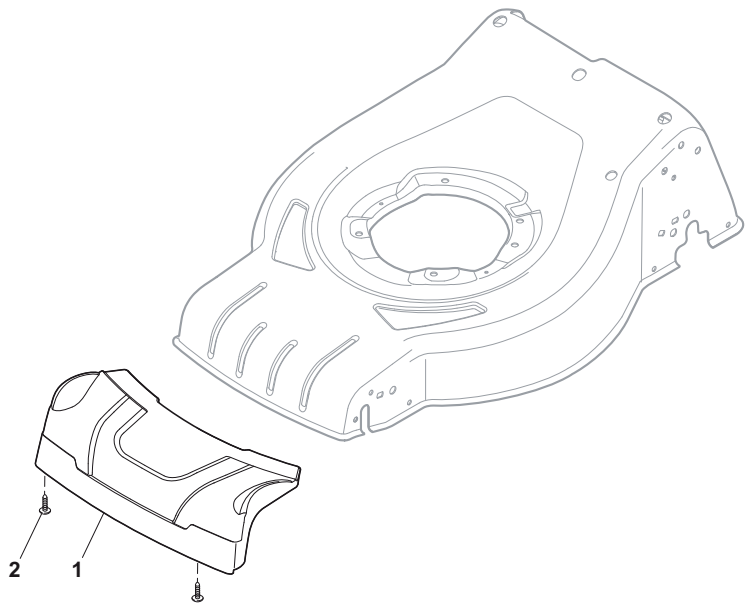

POS	PART. NO	Q.ty	DESCRIPTION	DESCRIZIONE	DESCRIPTION	BESCHREIBUNG	REMARKS
1	322226170/0	1	Mask, Black	Mascherina, Nero	Mesque, Noire	Maske, Schwarz	
2	112728698/0	2	Screw	Vite	Vis	Schraube