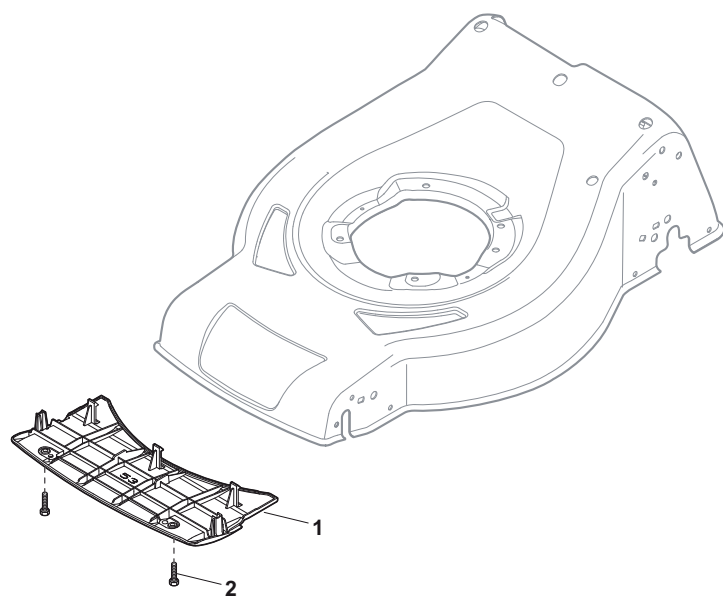

POS	PART. NO	Q.ty	DESCRIPTION	DESCRIZIONE	DESCRIPTION	BESCHREIBUNG	REMARKS
1	322500106/0	1	Front Combi	Pettine Anteriore	Peigne Avant	Vorne Comb	
2	112728698/0	2	Screw	Vite	Vis	Schraube