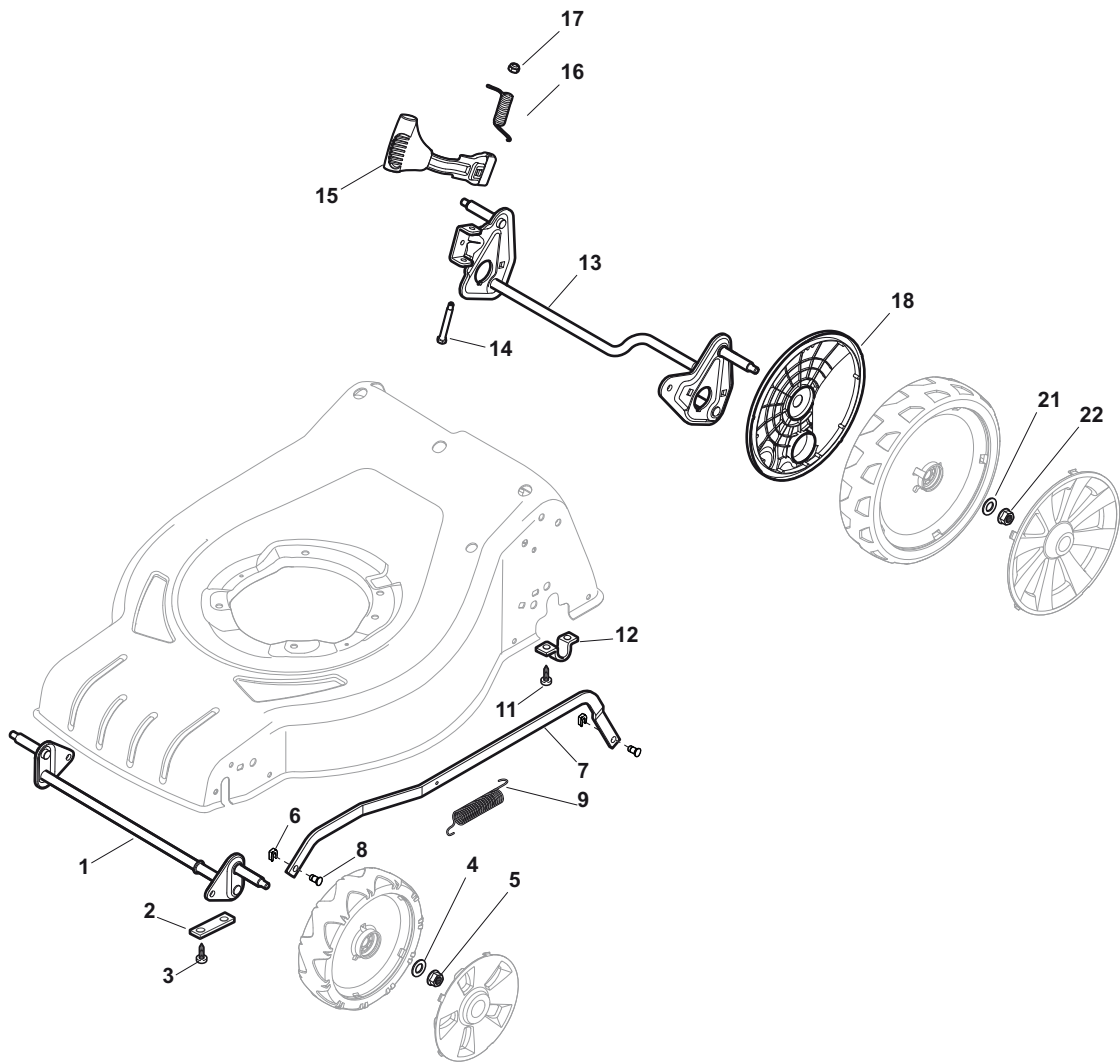

POS	PART. NO	Q.ty	DESCRIPTION	DESCRIZIONE	DESCRIPTION	BESCHREIBUNG	REMARKS
1	381302821/0	1	Axle, Front Wheels	Asse Ruote Anteriori	Axe Roues Avant	Achse, Vorderrad	
2	22545142/0	2	Plate	Piastrina	Plaquette	Platte	
3	112728698/0	4	Screw	Vite	Vis	Schraube	
4	12521350/0	2	Washer	Rosetta	Rondelle	Scheibe	
5	12155000/0	2	Nut	Dado	Ecrou	Mutter	
6	112436051/0	2	Plate	Piastrina	Plaquette	Plättchen	
7	322869673/0	1	Rod, Height Adjustment	Asta Comando Regol. Altezza	Tige Commande Reglage Hauteur	Stange, Höheverstellung	GGP-Honda-B&S
7	322869683/0	1	Rod, Height Adjustment	Asta Comando Regol. Altezza	Tige Commande Reglage Hauteur	Stange, Höheverstellung	B&S E Series
8	122519820/0	2	Pin	Perno	Pivot	Bolzen	
9	122446193/0	1	Spring	Molla	Ressort	Feder	
11	112728698/0	4	Screw	Vite	Vis	Schraube	
12	22545152/0	2	Plate	Piastrina	Plaquette	Platte	
13	381302817/0	1	Axle, Rear Wheels	Asse Ruote Posteriori	Axe Roues Arriere	Achse, Hinterrad	
14	122534131/0	1	Pin	Perno	Pivot	Bolzen	
15	381003357/0	1	Lever, Height Adjustment	Leva Regolazione Altezza	Levier, Reglage Hauteur	Hebel, Höheverstellung	
16	122446192/0	1	Spring	Molla	Ressort	Feder	
17	12154510/0	1	Nut	Dado	Ecrou	Mutter	
18	322600205/0	2	Wheel Protection	Prot. Ruote	Protection Roue	Schütz, Rechtes	
21	12521350/0	2	Washer	Rosetta	Rondelle	Scheibe	
22	12155000/0	2	Nut	Dado	Ecrou	Mutter