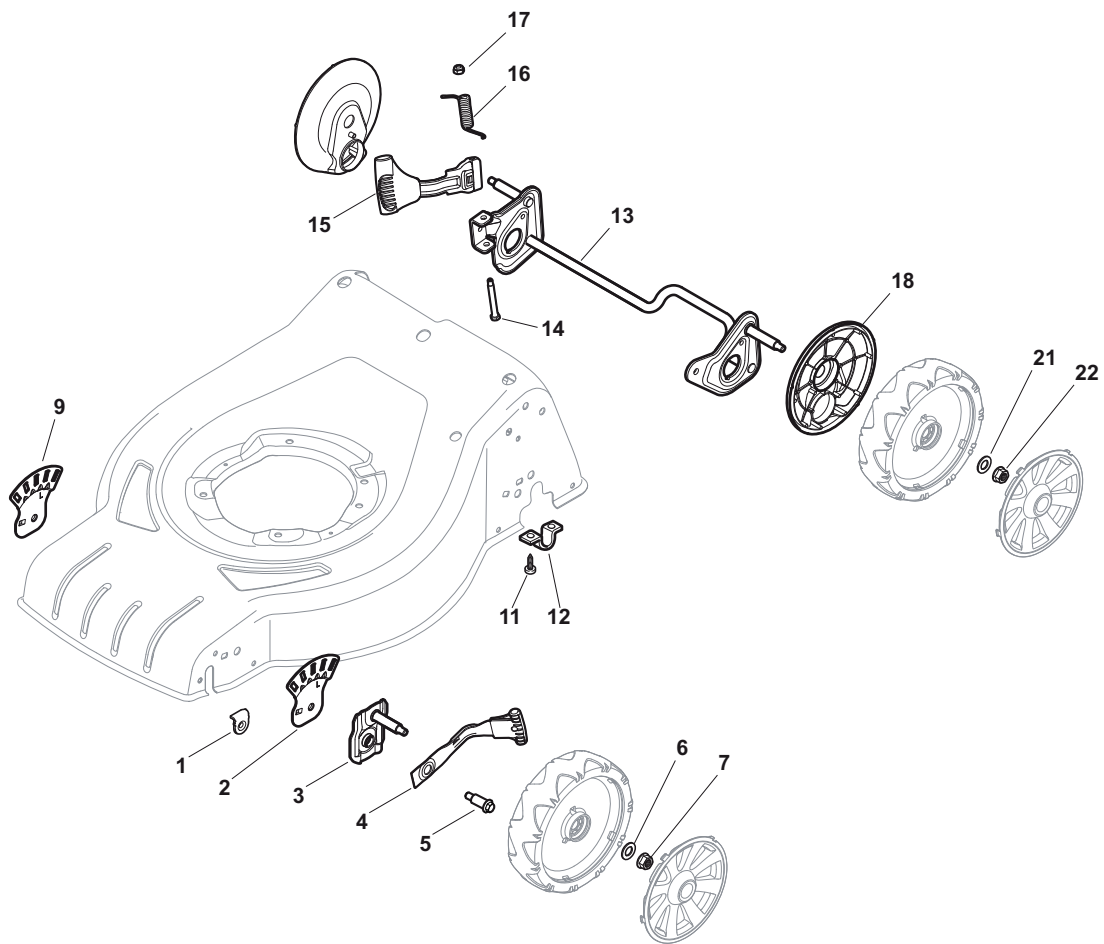

ILLUSTRATED PARTS LIST

CS 480 S

CR 480 S

- Use GLOBAL GARDEN PRODUCT Genuine Spare Parts specified in the parts list for repair and/or replacement.
- The contents described in the parts list may change due to improvement.
- The drawings of the spare parts are only indicative and might not represent the part in question exactly.
- The indications "right" - "left" - "front" - "rear" refer to the position of the operator when using the machine.
- When placing orders of parts for repair and/or replacement, make sure that the illustrated parts list is the one applying to the machine's year of manufacture, as shown on the identification plate attached to the machine.

POS	PART. NO	Q.ty	DESCRIPTION	DESCRIZIONE	DESCRIPTION	BESCHREIBUNG	REMARKS
1	322545189/0	2	Plate	Piastrina	Plaquette	Plättchen	
2	322735597/1	1	Sector, Height Adjustment	Settore Di Regolazione	Secteur Reglage	Sektor, Höheverstellung	
3	381005141/0	2	Support, Wheel	Supporto Ruota	Support Roue	Halter, Rad	
4	381003354/0	2	Lever, Height Adjustment	Leva Regolazione Altezza	Levier, Reglage Hauteur	Hebel, Höheverstellung	
5	22519811/0	2	Pin	Perno	Pivot	Bolzen	
6	12521350/0	2	Washer	Rosetta	Rondelle	Scheibe	
7	12155000/0	2	Nut	Dado	Ecrou	Mutter	
9	322735595/1	1	Sector, Height Adjustment	Settore Di Regolazione	Secteur Reglage	Sektor, Höheverstellung	
11	112728698/0	4	Screw	Vite	Vis	Schraube	
12	22545152/0	2	Plate	Piastrina	Plaquette	Platte	
13	381302819/0	1	Axle, Rear Wheels	Asse Ruote Posteriori	Axe Roues Arriere	Achse, Hinterrad	
14	122534131/0	1	Pin	Perno	Pivot	Bolzen	
15	381003356/0	1	Lever, Height Adjustment	Leva Regolazione Altezza	Levier, Reglage Hauteur	Hebel, Höheverstellung	
16	122446192/0	1	Spring	Molla	Ressort	Feder	
17	12154510/0	1	Nut	Dado	Ecrou	Mutter	
18	322600204/0	2	Wheel Protection	Prot. Ruote	Protection Roue	Schütz, Rechtes	
21	12521350/0	2	Washer	Rosetta	Rondelle	Scheibe	
22	12155000/0	2	Nut	Dado	Ecrou	Mutter	