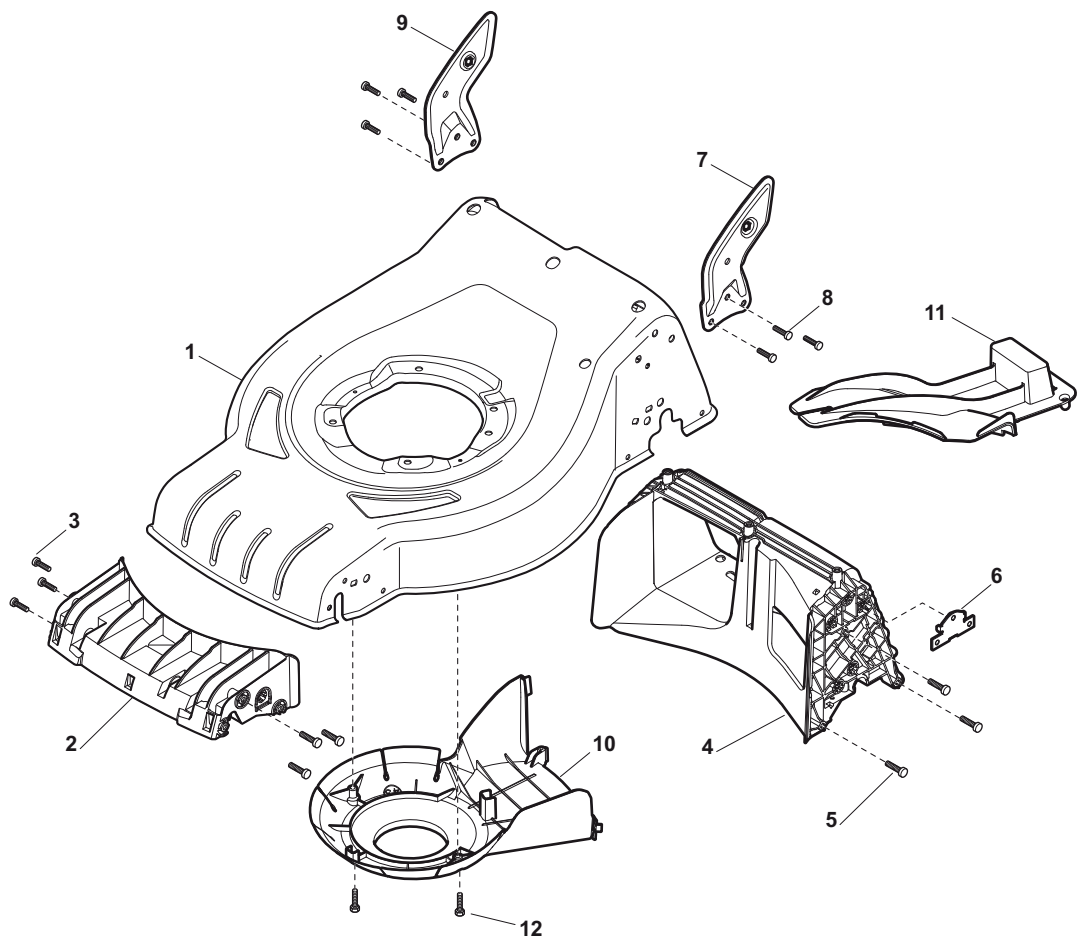

POS	PART. NO	Q.ty	DESCRIPTION	DESCRIZIONE	DESCRIPTION	BESCHREIBUNG	REMARKS
1	381004018/0	1	Deck Red	Chassis Rosso	Châssis Rouge	Gehäuse Rot	
1	381004024/0	1	Deck Yellow	Chassis Giallo	Châssis Jaune	Gehäuse Gelb	
2	322108301/1	1	Front Conveyor Assy	Convogl. Anteriore	Ens. Convoyeur Avant	Hinterleitblechvorder	
3	112728699/0	6	Screw	Vite	Vis	Schraube	
4	322108302/0	1	Rear Conveyor Assy	Convogl. Posteriore	Ens. Convoyeur Post.	Hinterleitblechsatz	
5	112728699/0	6	Screw	Vite	Vis	Schraube	
6	322545213/0	2	Plate	Piastrina	Plaquette	Platte	
7	381005139/0	1	Bracket, L	Staffa Sx	Bride G	Pratze, Linke	
8	112727801/0	6	Screw	Vite	Vis	Schraube	
9	381005137/0	1	Bracket, R	Staffa Dx	Bride D	Pratze, Rechte	
10	322060242/0	1	Protection, Belt	Carter Cinghia	Protection Courroie	Schutz, Riemen	
11	322140239/0	1	Deflector	Deflettore	Deflecteur	Deflektor	
12	12728530/0	2	Screw	Vite	Vis	Schraube