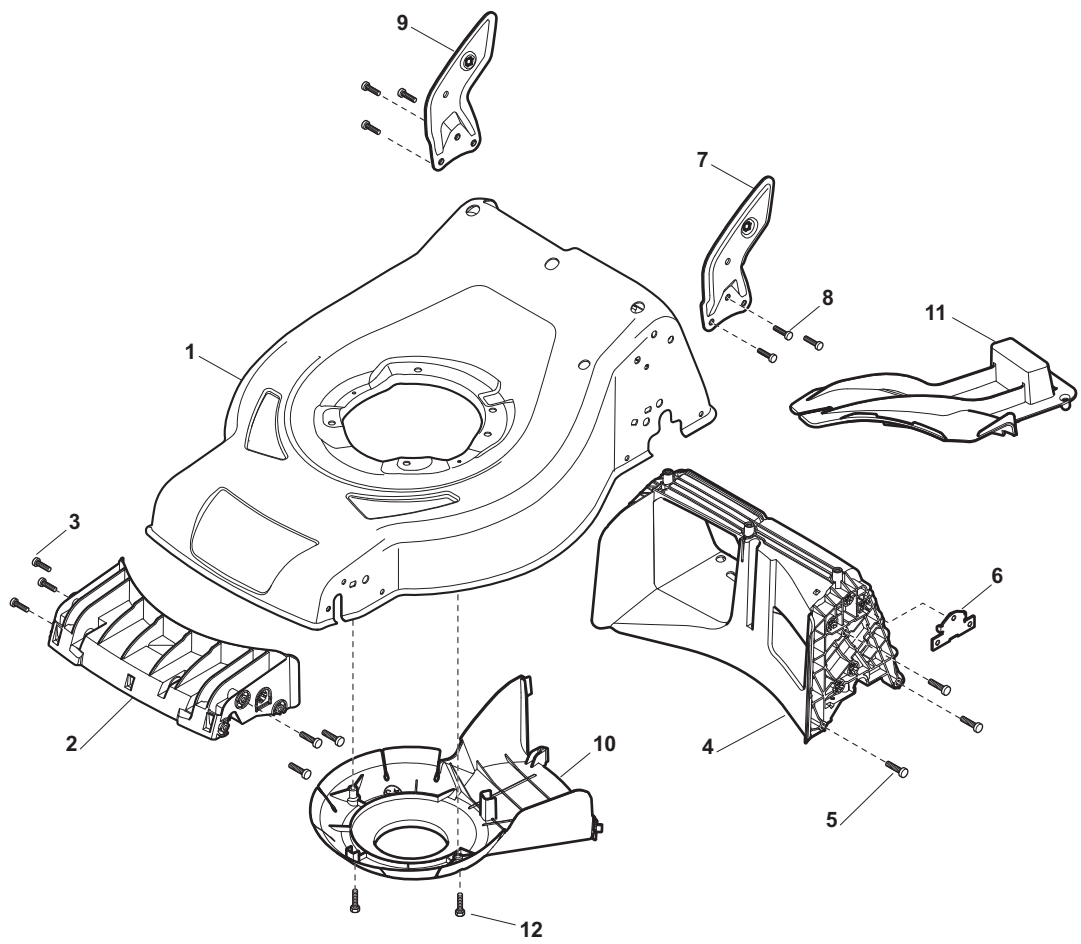

POS	PART. NO	Q.ty	DESCRIPTION	DESCRIZIONE	DESCRIPTION	BESCHREIBUNG	REMARKS
1	381004547/0	1	Deck Red	Chassis Rosso	Châssis Rouge	Gehäuse Rot	Side Discharge
2	322108301/1	1	Front Conveyor Assy	Convogl. Anteriore	Ens. Convoyeur Avant	Hinterleitblechvorder	
3	112728699/0	6	Screw	Vite	Vis	Schraube	
4	322108302/0	1	Rear Conveyor Assy	Convogl. Posteriore	Ens. Convoyeur Post.	Hinterleitblechsatz	
5	112728699/0	6	Screw	Vite	Vis	Schraube	
6	322545213/0	2	Plate	Piastrina	Plaquette	Platte	
7	381005139/0	1	Bracket, L	Staffa Sx	Bride G	Pratze, Linke	
8	112727801/0	6	Screw	Vite	Vis	Schraube	
9	381005137/0	1	Bracket, R	Staffa Dx	Bride D	Pratze, Rechte	
10	322060242/0	1	Protection, Belt	Carter Cinghia	Protection Courroire	Schutz, Riemen	
11	322140239/0	1	Deflector	Deflettore	Deflecteur	Deflektor	
12	12728530/0	2	Screw	Vite	Vis	Schraube