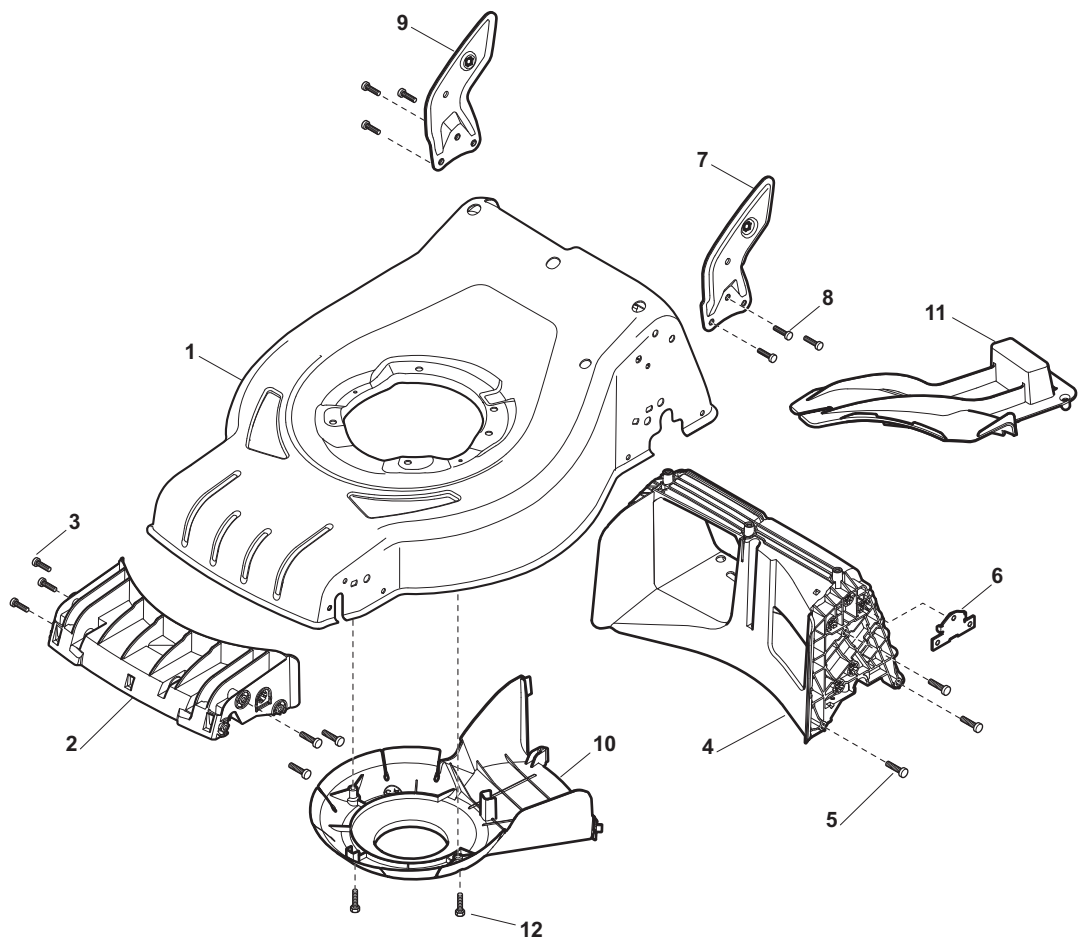

POS	PART. NO	Q.ty	DESCRIPTION	DESCRIZIONE	DESCRIPTION	BESCHREIBUNG	REMARKS
1	381004617/0	1	Deck Red	Chassis Rosso	Châssis Rouge	Gehäuse Rot	Side Discharge
2	322108301/1	1	Front Conveyor Assy	Convogl. Anteriore	Ens. Convoyeur Avant	Hinterleitblechvorder	
3	112728699/0	6	Screw	Vite	Vis	Schraube	
4	322108302/0	1	Rear Conveyor Assy	Convogl. Posteriore	Ens. Convoyeur Post.	Hinterleitblechsatz	
5	112728699/0	6	Screw	Vite	Vis	Schraube	
6	322545213/0	2	Plate	Piastrina	Plaquette	Platte	
7	381005139/0	1	Bracket, L	Staffa Sx	Bride G	Pratze, Linke	
8	112727801/0	6	Screw	Vite	Vis	Schraube	
9	381005137/0	1	Bracket, R	Staffa Dx	Bride D	Pratze, Rechte	
10	322060242/0	1	Protection, Belt	Carter Cinghia	Protection Courroire	Schutz, Riemen	
11	322140239/0	1	Deflector	Deflettore	Deflecteur	Deflektor	
12	12728530/0	2	Screw	Vite	Vis	Schraube