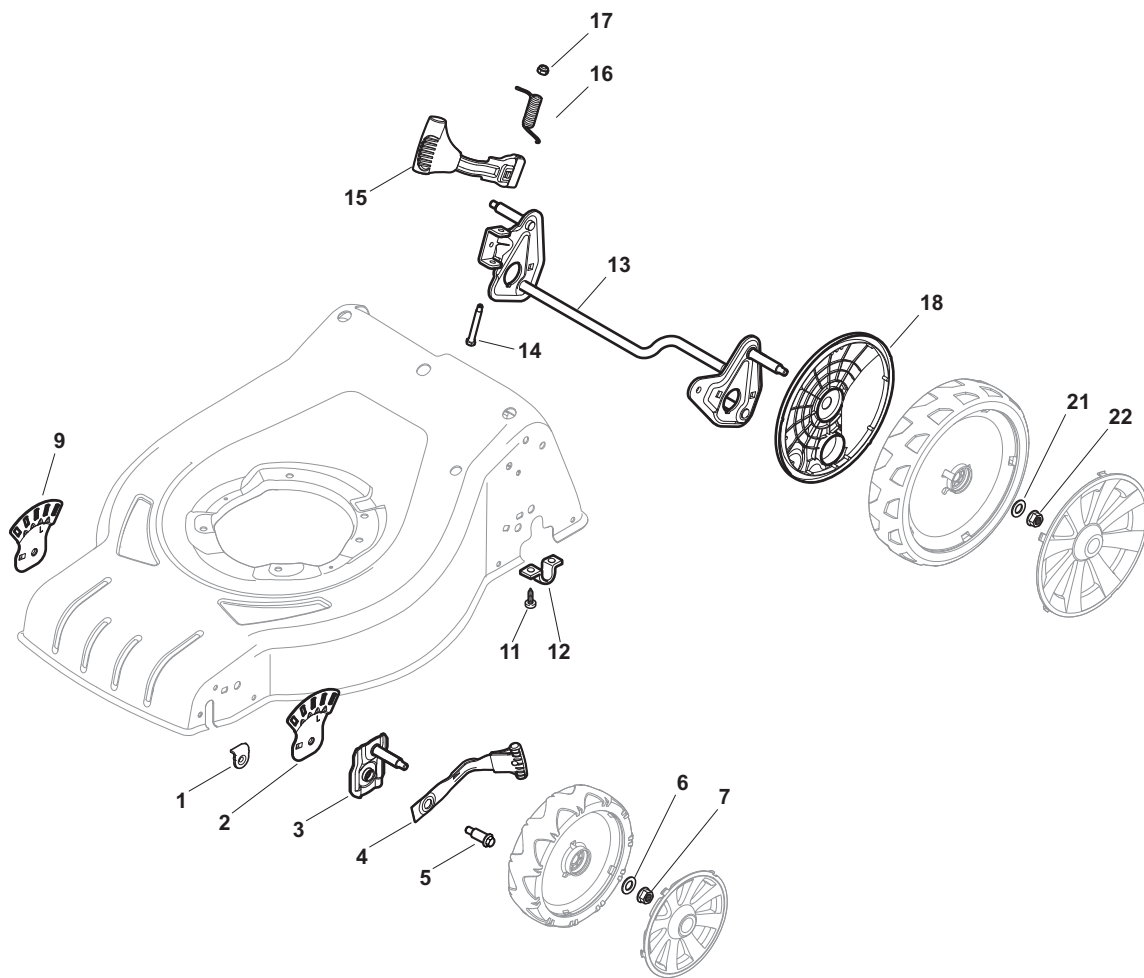

ILLUSTRATED PARTS LIST

CS 480 WSQ CR 480 WSQ

- Use GLOBAL GARDEN PRODUCT Genuine Spare Parts specified in the parts list for repair and/or replacement.
- The contents described in the parts list may change due to improvement.
- The drawings of the spare parts are only indicative and might not represent the part in question exactly.
- The indications "right" - "left" - "front" - "rear" refer to the position of the operator when using the machine.
- When placing orders of parts for repair and/or replacement, make sure that the illustrated parts list is the one applying to the machine's year of manufacture, as shown on the identification plate attached to the machine.

POS	PART. NO	Q.ty	DESCRIPTION	DESCRIZIONE	DESCRIPTION	BESCHREIBUNG	REMARKS
1	322545189/0	2	Plate	Piastrina	Plaquette	Plättchen	
2	322735597/1	1	Sector, Height Adjustment	Settore Di Regolazione	Secteur Reglage	Sektor, Höheverstellung	
3	381005141/0	2	Support, Wheel	Supporto Ruota	Support Roue	Halter, Rad	
4	381003354/0	2	Lever, Height Adjustment	Leva Regolazione Altezza	Levier, Reglage Hauteur	Hebel, Höheverstellung	
5	22519811/0	2	Pin	Perno	Pivot	Bolzen	
6	12521350/0	2	Washer	Rosetta	Rondelle	Scheibe	
7	12155000/0	2	Nut	Dado	Ecrou	Mutter	
9	322735595/1	1	Sector, Height Adjustment	Settore Di Regolazione	Secteur Reglage	Sektor, Höheverstellung	
11	112728698/0	4	Screw	Vite	Vis	Schraube	
12	22545152/0	2	Plate	Piastrina	Plaquette	Platte	
13	381302817/0	1	Axle, Rear Wheels	Asse Ruote Posteriori	Axe Roues Arriere	Achse, Hinterrad	
14	122534131/0	1	Pin	Perno	Pivot	Bolzen	
15	381003357/0	1	Lever, Height Adjustment	Leva Regolazione Altezza	Levier, Reglage Hauteur	Hebel, Höheverstellung	
16	122446192/0	1	Spring	Molla	Ressort	Feder	
17	12154510/0	1	Nut	Dado	Ecrou	Mutter	
18	322600205/0	2	Wheel Protection	Prot. Ruote	Protection Roue	Schütz, Rechtes	
21	12521350/0	2	Washer	Rosetta	Rondelle	Scheibe	
22	12155000/0	2	Nut	Dado	Ecrou	Mutter	