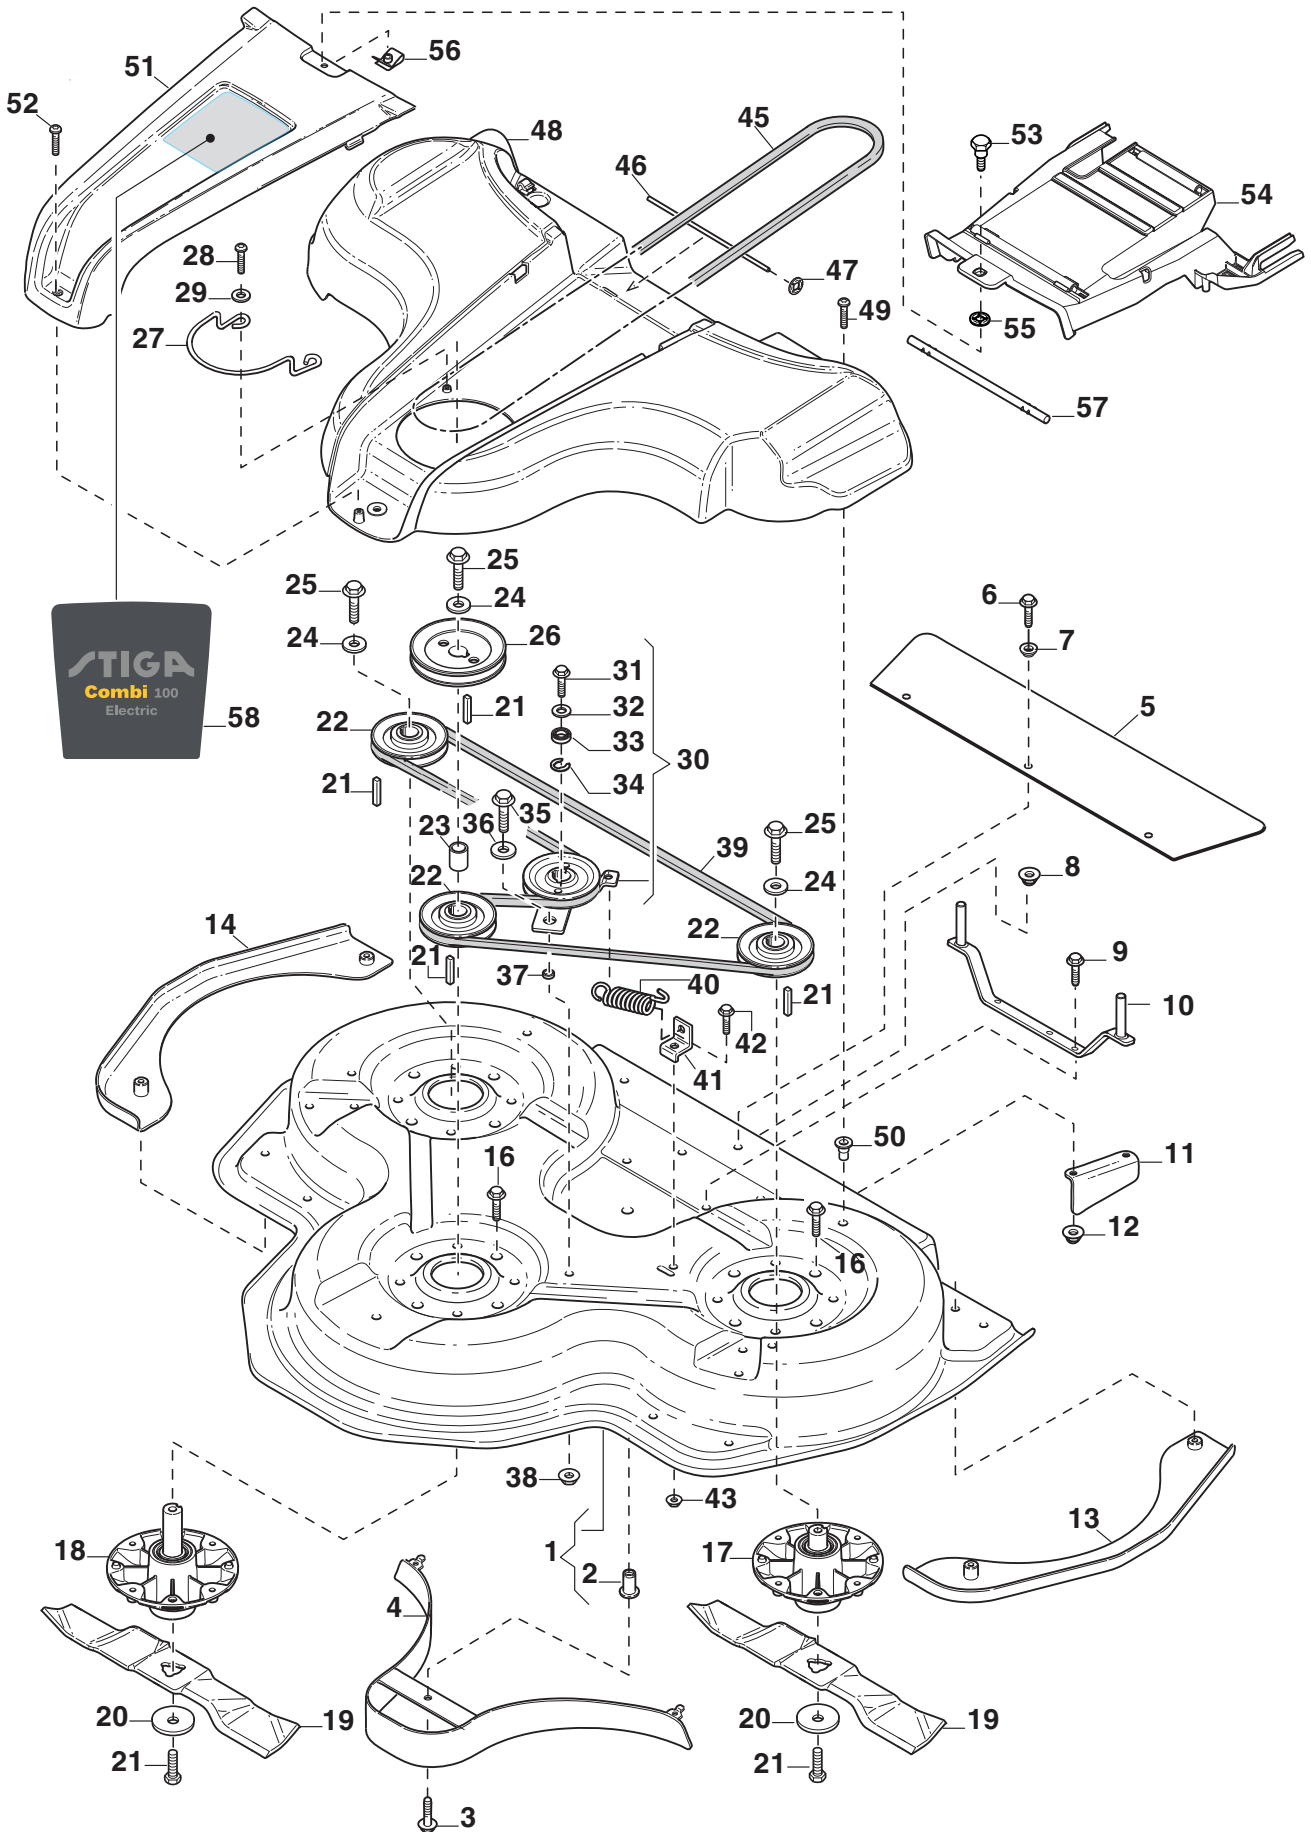

Utgåva Issue 7 - 2016		Transmission Knivar		Transmission and Blades	
Pos. Fig.	Antal Q.ty	Art nr Part No	Benämning	Description	Anmärkning Notes
1	1	1137-0140-01	Klippdäck	Cutting Deck	Inkl. pos 2
2	1	1134-5595-01	Blindnitmutter	Nut	
3	1	9959-0820-16	Skruv	Screw	
4	1	1137-0163-01	MulticlipPlugg Kpl	Combi Plug Assy	
5	1	1134-6281-03	Gummiskydd	Rubber Guard	
6	3	112800815/0	Skruv	Screw	
7	3	1134-4185-01	Ansatsbricka	Flange Washer	
8	3	112154220/0	Mutter	Nut	
9	4	9945-0825-16	Skruv	Screw	
10	1	1137-1084-01	Bygel	Bracket	
11	2	1137-0244-01	Ledskena	Guide Plate	
12	4	112154220/0	Mutter	Nut	
13	1	387603361/0	Slitskydd Kpl-Vä	Wear Protection Assy	
14	1	387603359/0	Slitskydd Kpl-Hö	Wear Protection Assy	
16	12	9945-0825-16	Skruv	Screw	
17	2	1134-5831-01	Lagerbox Kpl	Bearing Box Assy	
18	1	1134-5831-02	Lagerbox Kpl	Bearing Box Assy	
19	1	1134-9158-01	Knivsats (100 Combi3)	Blade Kit (100 Combi3)	Sats 3 st/kit of 3
20	3	1134-6211-01	Bricka	Washer	
21	3	112692395/1	Skruv	Screw	
21	4	9600-0171-01	Kil	Key	
22	3	1137-0015-01	Remskiva	Pulley	
23	1	1134-5400-03	Distans	Spacer	
24	3	1134-5406-01	Bricka	Washer	
25	3	112692395/1	Skruv	Screw	
26	1	1137-0016-01	Remskiva	Pulley	D = 140 mm
27	1	1137-0158-01	Remstyrning	Belt Guide	
28	2	112728697/0	Skruv	Screw	
29	2	9699-0087-02	Bricka	Washer	
30	1	1134-7611-01	Spännrulle Smst	Tension Roller Assy	Inkl. pos 31 - 34
31	1	9945-0816-16	Skruv	Screw	
32	1	112523060/0	Bricka	Washer	
33	1	9549-0061-01	Lager	Bearing	
34	1	9651-0035-04	Sparring Sgh 35	Circlip	
35	1	112800815/0	Skruv	Screw	
36	1	9699-0109-02	Bricka	Washer	
37	1	1134-7618-01	Distans	Spacer	
38	1	112154220/0	Mutter	Nut	
39	1	1134-9066-01	Kilrem	V-Belt	(belt identification 9585-0125-01)
40	1	1134-0327-00	Fjäder	Spring	
41	1	1134-5415-01	Fjäder	Spring	
42	1	112800815/0	Skruv	Screw	
43	1	112154220/0	Mutter	Nut	
45	1	1134-9156-01	Kilrem	V-Belt	2WD models (belt identification 9585-0205-01)
45	1	1134-9157-01	Kilrem	V-Belt	4WD models (belt identification 9585-0206-01)
46	1	1137-0171-01	Trad	Rod