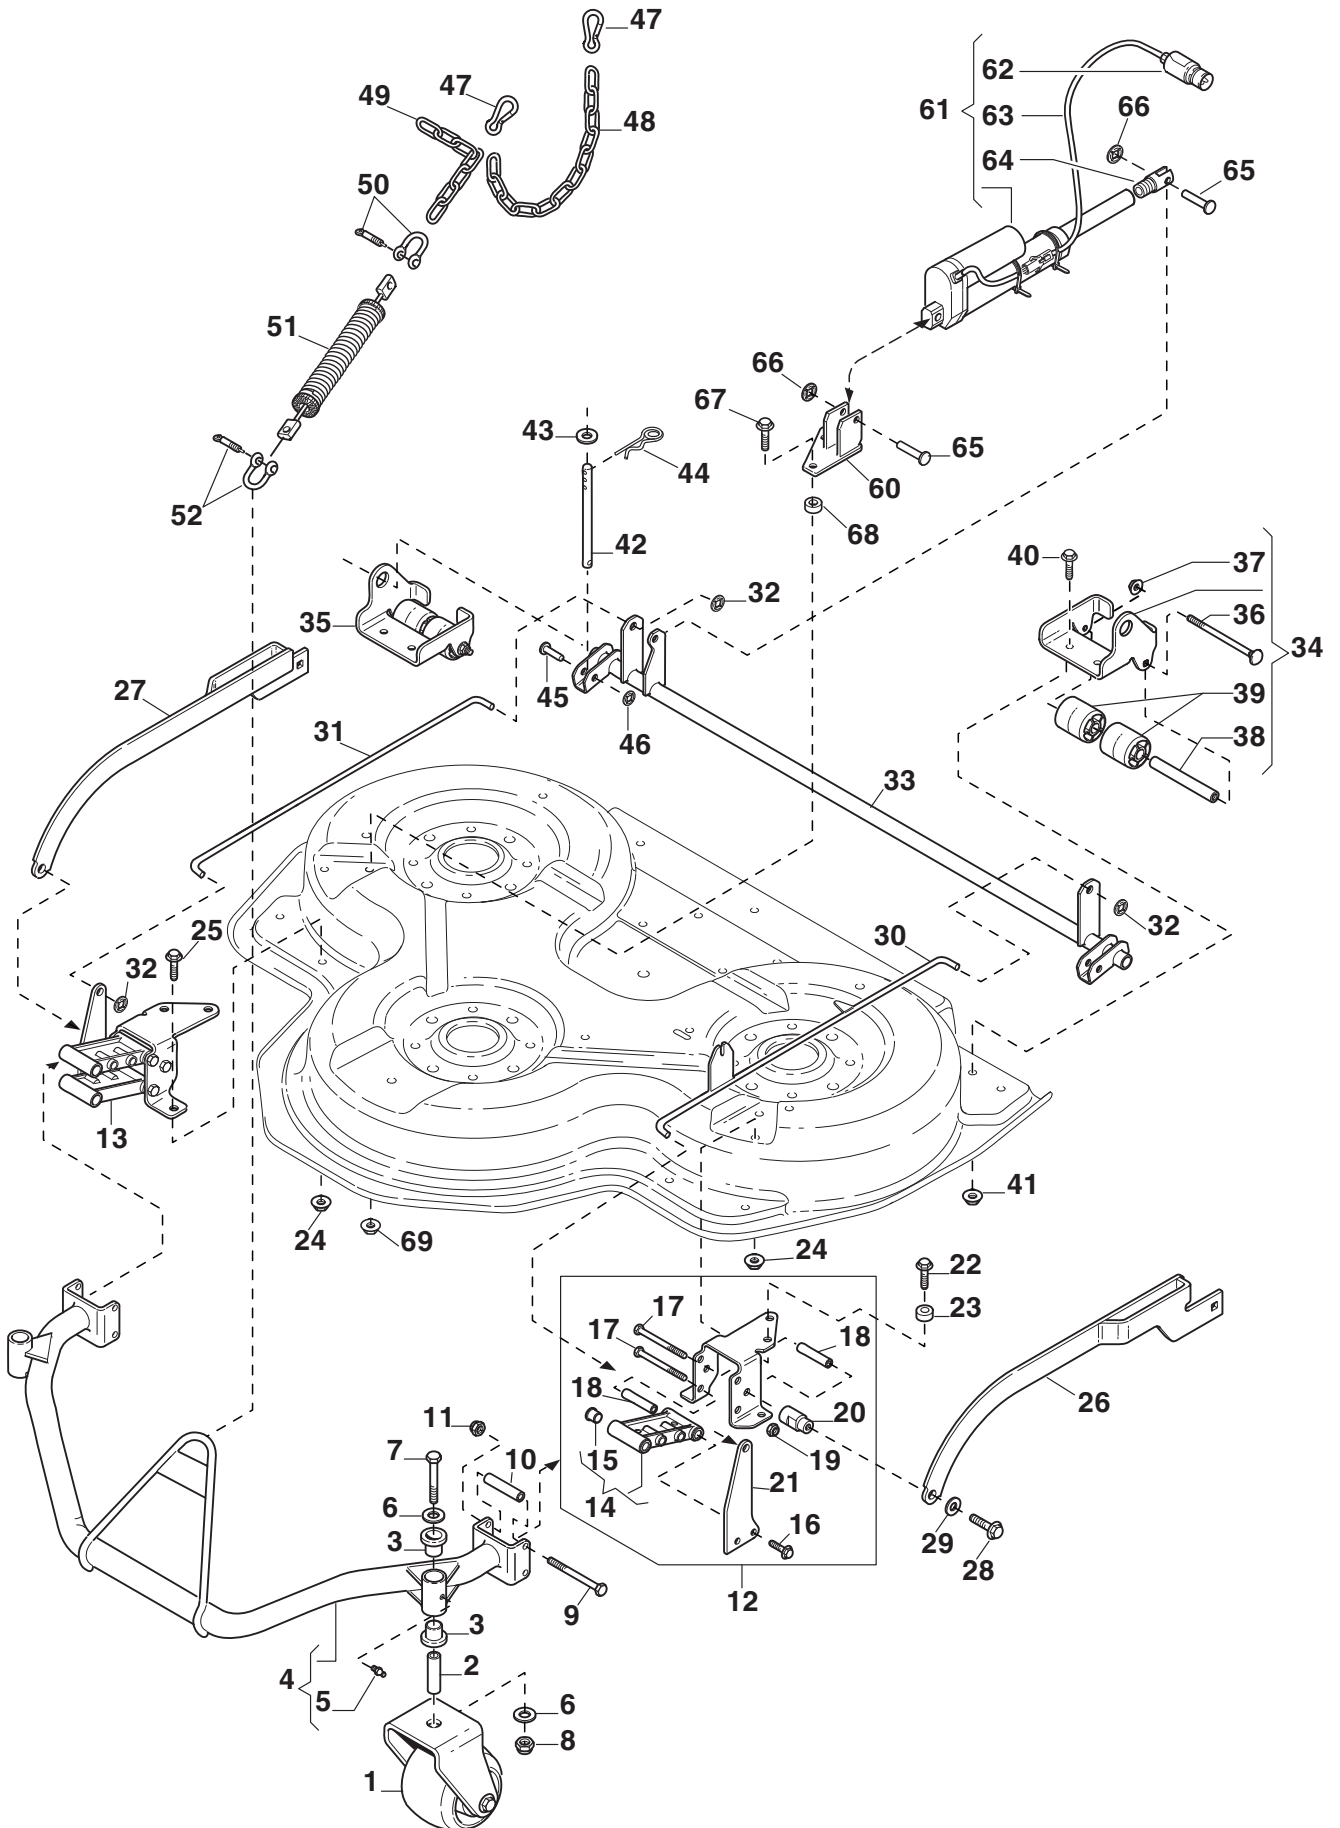

Utgåva Issue 7 - 2016		Reglage Controls			
Pos. Fig.	Antal Q.ty	Art nr Part No	Benämning	Description	Anmärkning Notes
50	1	1134-2629-01	Schackel	Lift Link	
51	1	1134-6365-02	Fjäder	Spring	
52	1	1134-2629-01	Schackel	Lift Link	
60	1	1137-0168-01	Fäste Kpl	Bracket Assy	
61	1	1134-6417-01	Ställdon	Electric Lifter	
62	1	1134-6182-01	Hankontakt	Male Terminal	
63	1	1134-6418-02	Kabel (L485 Mm)	Cable	L = 490 mm
64	1	1134-6373-01	Kolvstangsända	Rod End	
65	2	9646-0098-22	Nit Kn 8X32	Rivet	
66	2	9675-0012-02	Starlock	Locking washer	
67	1	112691115/0	Skruv	Screw	
69	1	1137-0155-01	Distans	Spacer	
69	1	112154220/0	Mutter	Nut