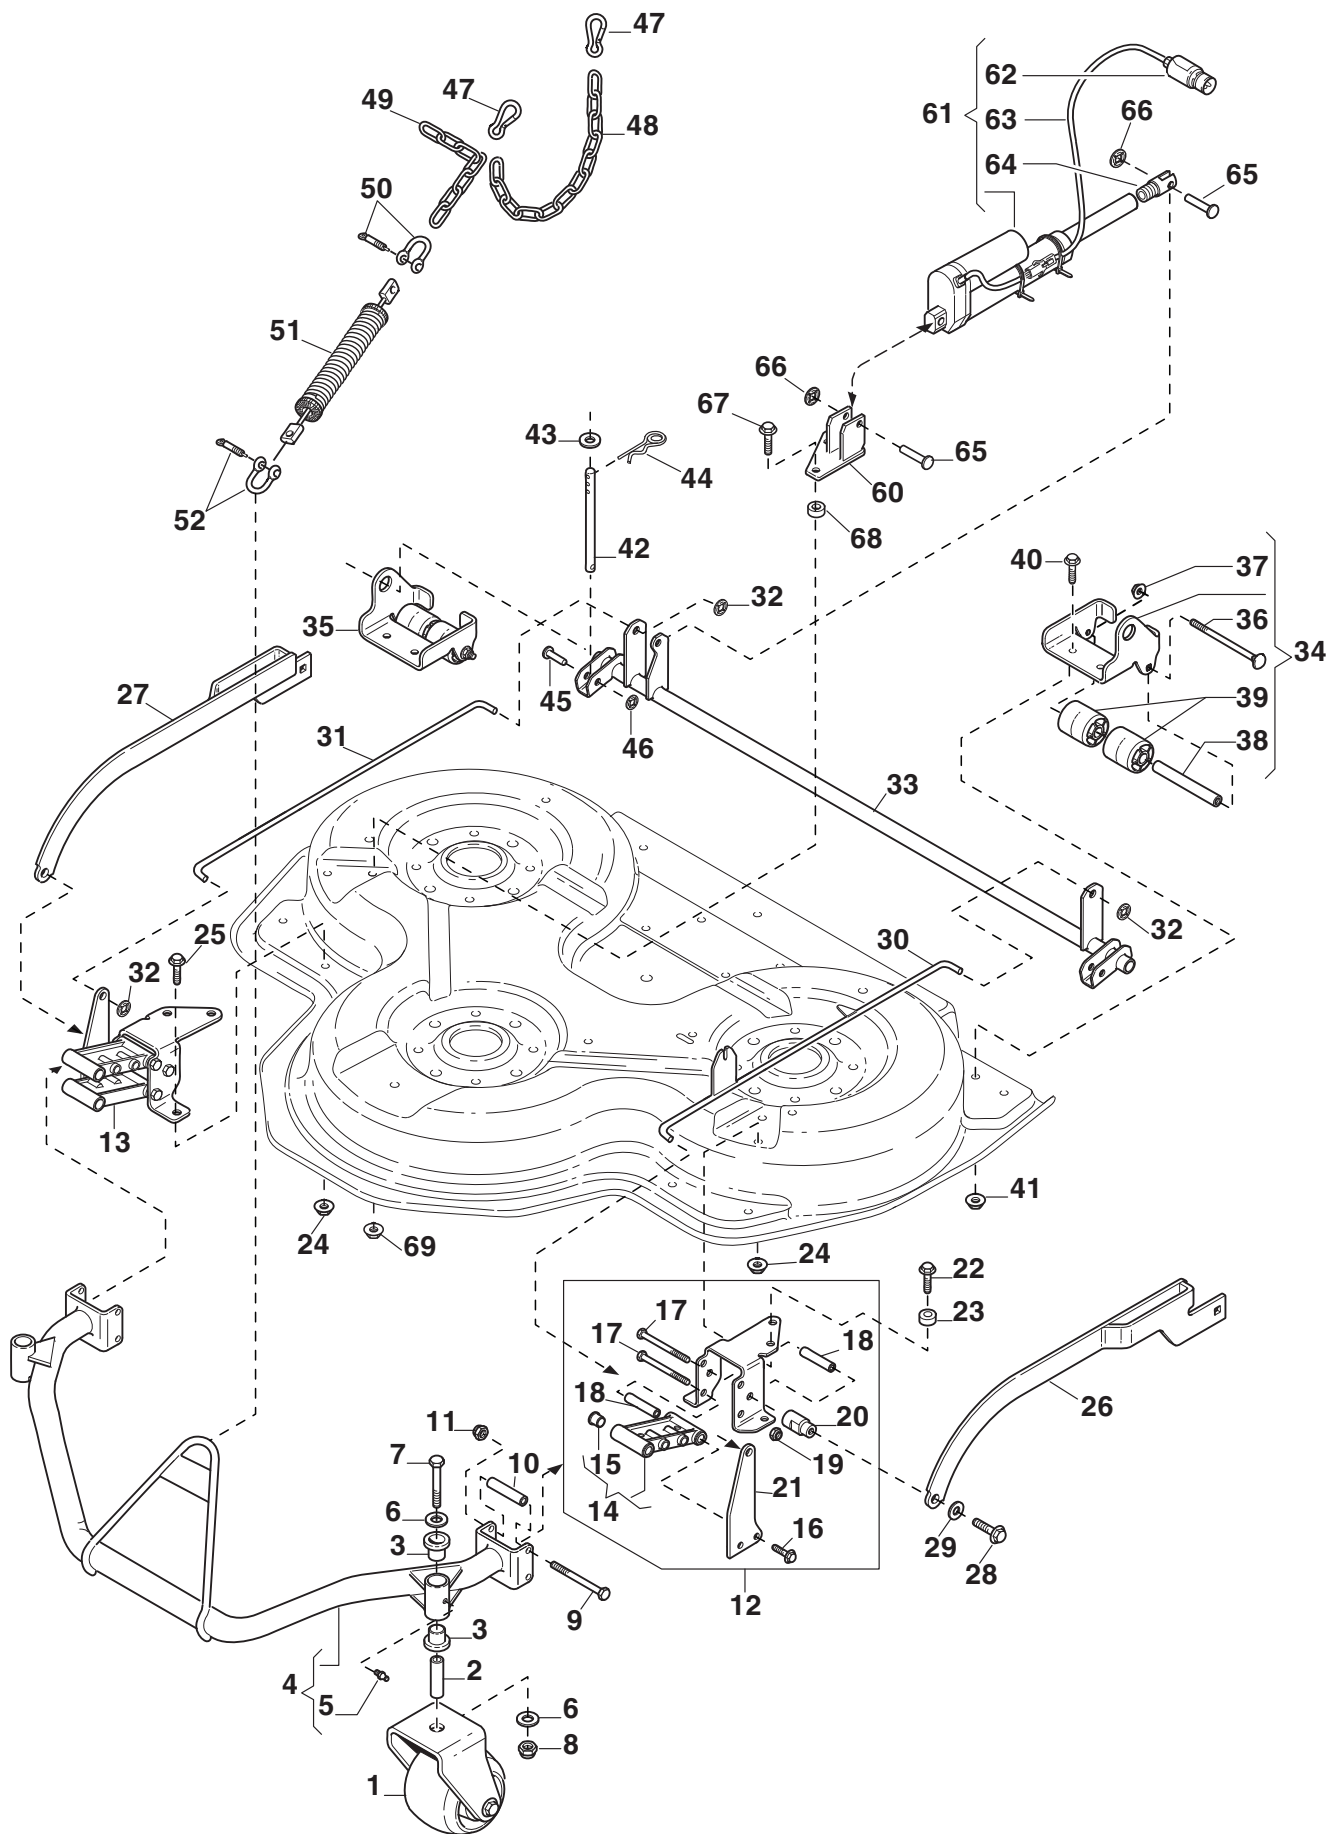

Utgåva Issue 7 - 2016		Reglage		Controls	
Pos. Fig.	Antal Q.ty	Art nr Part No	Benämning	Description	Anmärkning Notes
1	2	1134-5884-01	Pivothjul	Pivot Wheel Assy	
2	2	1134-5677-01	Distans	Spacer	
3	1	1134-9026-01	Bussning	Bearing	Sats 4 st/kit of 4
4	1	387869265/0	Frontrör Kpl	Front Tube Assy	
5	2	112379511/0	Smörjnippel	Grease Dispenser	
6	4	9699-0030-02	Bricka	Washer	
7	2	9997-1090-12	Skruv	Screw	
8	2	112156602/0	Mutter	Nut	
9	4	9997-0880-16	Skruv	Screw	
10	4	1137-0151-01	Axel	Shaft	
11	4	112155000/0	Mutter	Nut	
12	1	387001015/0	Länksystem Smst-Vä	Linkage Assy L	Inkl. pos 14 - 21
13	1	387001013/0	Länksystem Smst-Hö	Linkage Assy R	Inkl. pos 14 - 21
14	2	1137-0199-01	Länkarm Smst	Slewing Bracket Assy	Inkl. pos 15
15	1	1134-9155-01	Bussning	Bushing	Sats 8 st/kit of 8
16	2	9997-0820-16	Skruv	Screw	
17	3	9997-0880-16	Skruv	Screw	
18	3	1137-0151-01	Axel	Shaft	
19	2	112155000/0	Mutter	Nut	
20	1	1137-0154-01	Distans	Spacer	
21	1	1137-0200-01	Pivotplatta	Pivot Plate	
22	1	112691115/0	Skruv	Screw	
23	1	1137-0155-01	Distans	Spacer	
24	8	112154220/0	Mutter	Nut	
25	8	112800815/0	Skruv	Screw	
26	1	387106265/0	Aggregatsarm Kpl-Vä	Cutting Deck Arm Assy Lh	
27	1	387106263/0	Aggregatsarm Kpl-Hö	Cutting Deck Arm Assy Rh	
28	2	112800815/0	Skruv	Screw	
29	1	112523060/0	Bricka	Washer	
30	1	1137-0162-01	Tryckstang Kpl	Push Rod	
31	1	1137-0160-01	Tryckstang	Push Rod	
32	4	112604903/0	Bricka	Washer	
33	1	1134-6197-01	Bakaxel-Gul (1-00)	Rear Axle-Yellow	
34	1	1134-6282-01	Rulle-vä, m-fäste	Roller-Lh W.Bracket	Inkl. pos 36 - 39
35	1	1134-6282-02	Rulle-hö, m-fäste	Roller-Rh W.Bracket	Inkl. pos 36 - 39
36	1	9897-0813-02	Skruv	Screw	
37	1	112154220/0	Mutter	Nut	
38	1	1134-4318-01	Hjulaxel	Wheel Axle	
39	1	1134-9126-01	Stödrullar	Support Rollers	Sats 2 st/kit of 2
40	4	112800815/0	Skruv	Screw	
41	4	112154220/0	Mutter	Nut	
42	2	1134-6198-01	Sprint	Stud	
43	2	9699-0104-02	Bricka	Washer	
44	2	9598-2001-02	Harnalssprint (Hns 4 Dubbel)	Spring Pin	
45	2	9646-0098-22	Nit Kn 8X32	Rivet	
46	2	112604899/0	Starlock	Crown Fastener	
47	2	1134-5528-01	Karbinhake	Snap Hook	
48	1	1134-6368-03	Kedja	Chain	12 links
49	1	1134-6368-02	Kedja	Chain	7 links