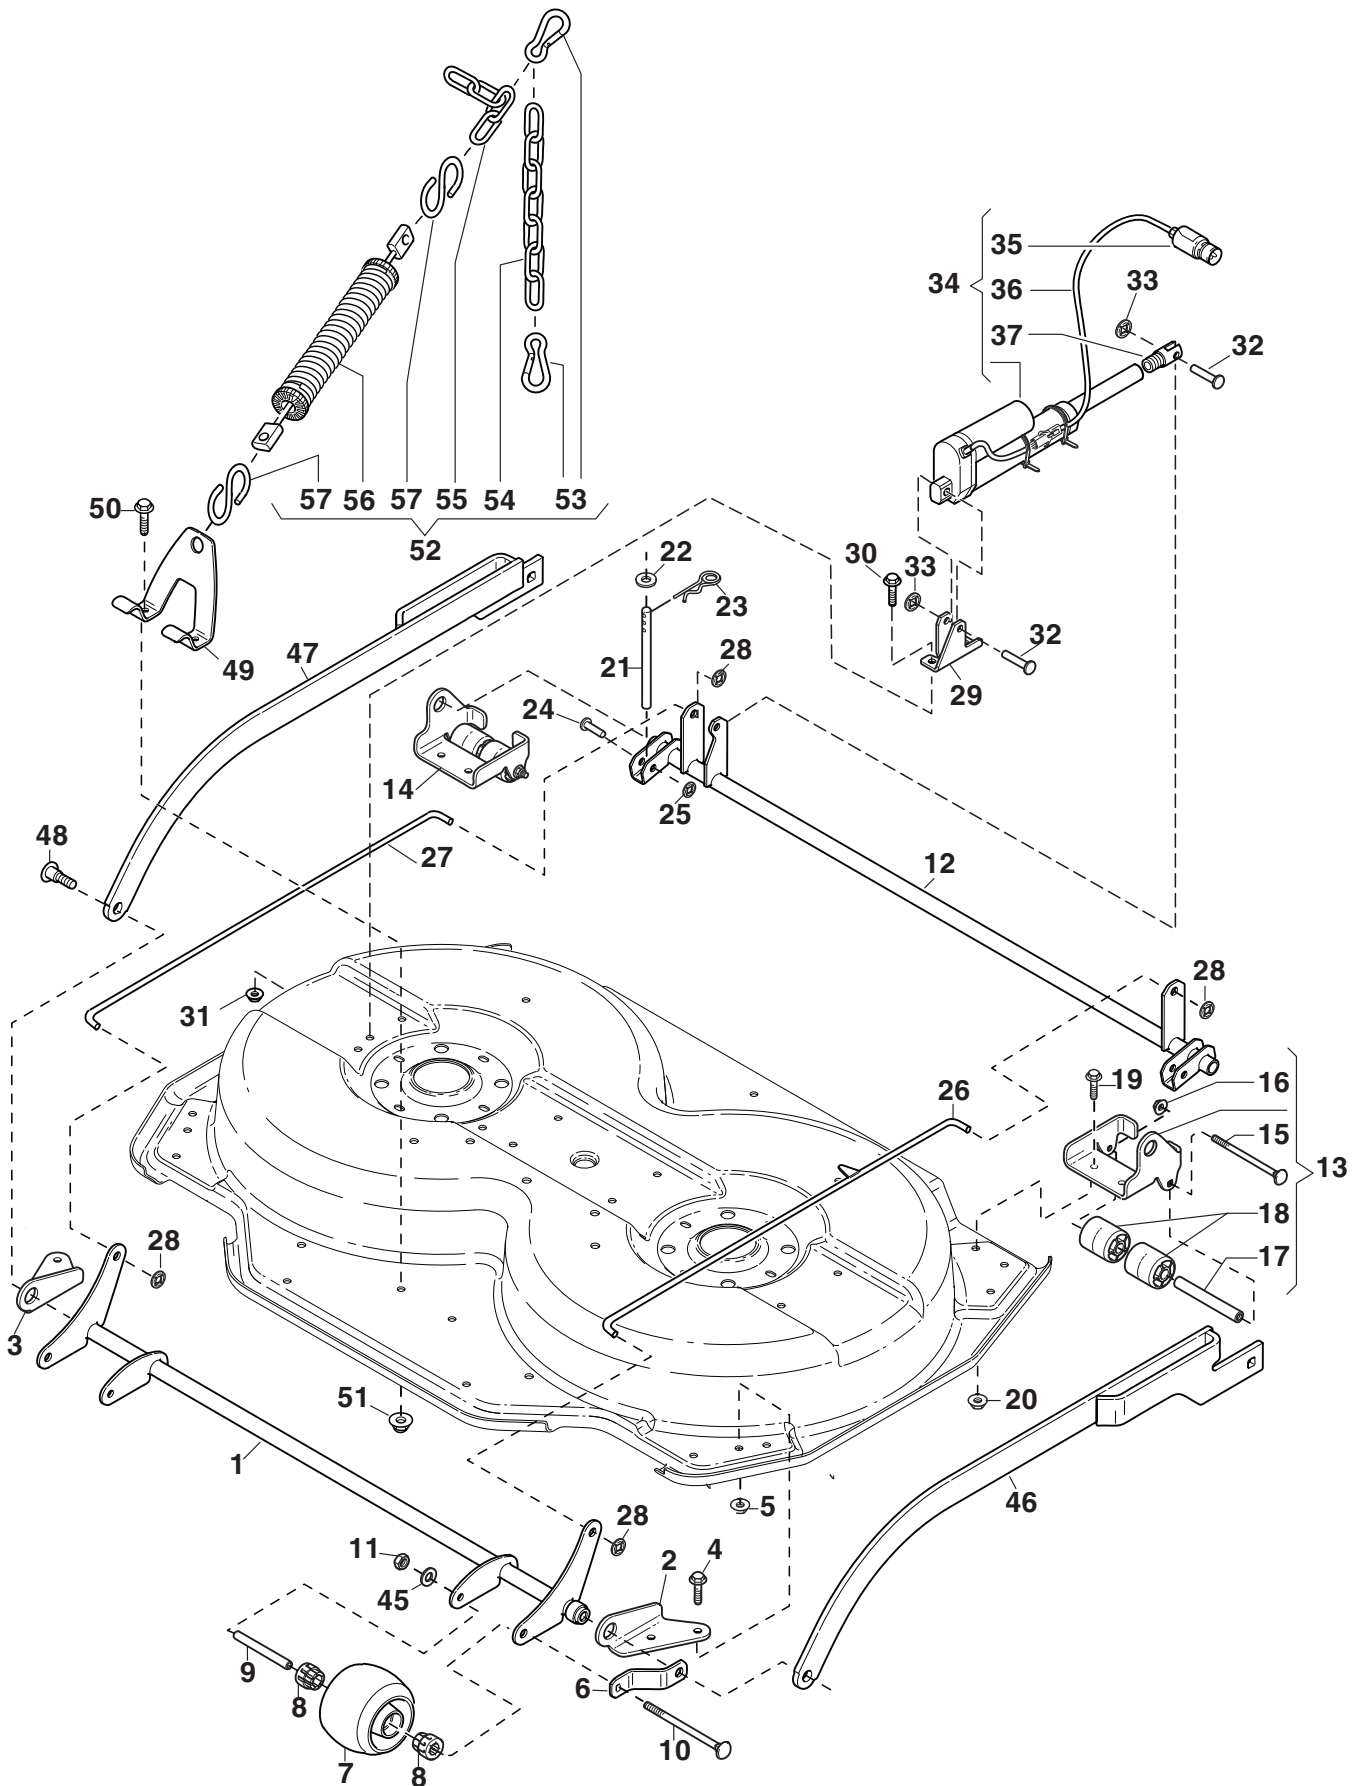

Utgåva Issue 7 - 2016		Reglage		Controls	
Pos. Fig.	Antal Q.ty	Art nr Part No	Benämning	Description	Anmärkning Notes
1	1	1134-6275-01	Framaxel-Gul (1-00)	Front Axle-Yellow	
2	1	1134-6215-01	Fäste Fram-Vä (Gul)	Bracket Front-Lh (Yellow)	
3	1	1134-6215-02	Fäste Fram-Hö (Gul)	Bracket Front-Rh (Yellow)	
4	4	112800815/0	Skruv	Screw	
5	4	112154220/0	Mutter	Nut	
6	2	387318275/0	Avbärare-Gra	Guide-Grey	
7	2	1134-4284-01	Hjul	Wheel	
8	4	1134-4319-01	Lager	Bearing	
9	2	1134-4318-01	Hjulaxel	Wheel Axle	
10	2	9897-0813-02	Skruv	Screw	
11	2	112155000/0	Mutter	Nut	
12	1	1134-6197-01	Bakaxel-Gul (1-00)	Rear Axle-Yellow	
13	1	1134-6282-01	Rulle-vä, m-fäste	Roller-Lh W.Bracket	Pos 15-18 incl.
14	1	1134-6282-02	Rulle-hö, m-fäste	Roller-Rh W.Bracket	Pos 15-18 incl.
15	1	9897-0813-02	Skruv	Screw	
16	1	112154220/0	Mutter	Nut	
17	1	1134-4318-01	Hjulaxel	Wheel Axle	
18	1	1134-9126-01	Stödrullar	Support Rollers	Sats 2 st/kit of 2
19	4	112800815/0	Skruv	Screw	
20	4	112154220/0	Mutter	Nut	
21	2	1134-6198-01	Sprint	Stud	
22	2	9699-0104-02	Bricka	Washer	
23	2	9598-2001-02	Harnalssprint (Hns 4 Dubbel)	Spring Pin	
24	2	9646-0098-22	Nit Kn 8X32	Rivet	
25	2	112604899/0	Starlock	Crown Fastener	
26	1	1134-6250-01	Tryckstang-Vä	Push Rod, Left	Electric
27	1	1134-6246-01	Tryckstang-Hö	Push Rod, Right	
28	4	112604903/0	Bricka	Washer	
29	1	1134-6192-01	Fäste	Bracket	Electric
30	2	9959-0820-16	Skruv	Screw	Electric
31	2	112154220/0	Mutter	Nut	Electric
32	2	9646-0098-22	Nit Kn 8X32	Rivet	Electric
33	2	112604899/0	Starlock	Crown Fastener	Electric
34	1	1134-6417-01	Ställdon	Electric Lifter	Electric, pos 50A-50C incl.
35	1	1134-6182-01	Hankontakt	Male Terminal	Electric
36	1	1134-6418-02	Kabel (L485 Mm)	Cable	Electric, L = 485 mm
37	1	1134-6373-01	Kolvstangsända	Rod End	Electric
46	1	387106269/0	Aggregatsarm Kpl-Vä	Cutting Deck Arm Assy Lh	
47	1	387106267/0	Aggregatsarm Kpl-Hö	Cutting Deck Arm Assy Rh	
48	2	1134-6279-01	Ansattsskruv	Shoulder Bolt	
49	1	387773535/0	Lyffäste-Gra	Lift Bracket-Grey	
50	2	112800815/0	Skruv	Screw	
51	2	112154220/0	Mutter	Nut	
52	1	1134-6362-01	Lyffjäder Kpl	Lift Spring Assy	Inkl. pos 31 - 35
53	2	1134-5528-01	Karbinhake	Snap Hook	
54	1	1134-6368-02	Kedja	Chain	7 links
55	1	1134-6368-01	Kedja	Chain	4 links
56	1	1134-6365-03	Fjäder	Spring