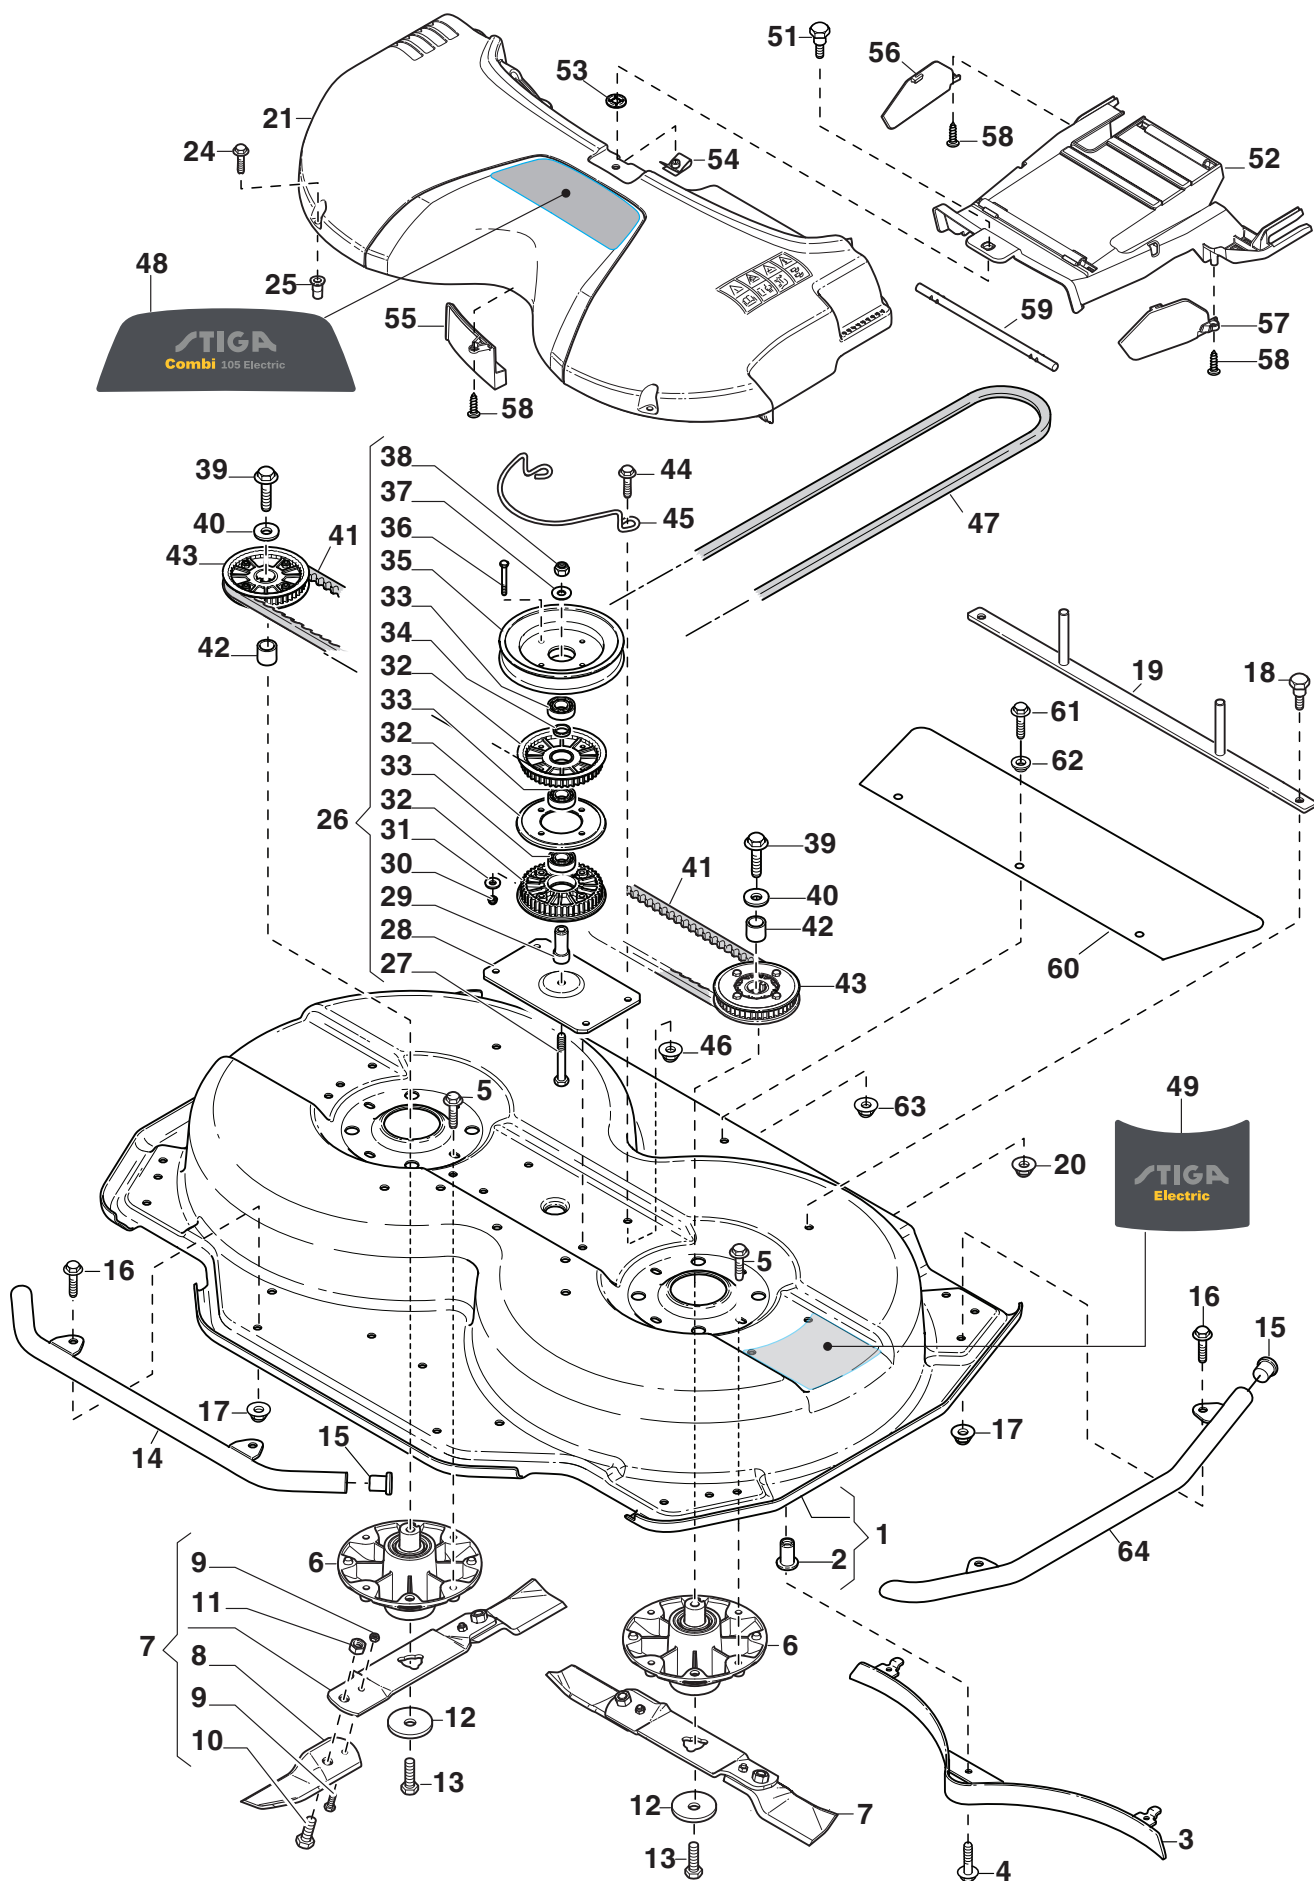

Utgåva Issue 7 - 2016		Transmission Knivar		Transmission and Blades	
Pos. Fig.	Antal Q.ty	Art nr Part No	Benämning	Description	Anmärkning Notes
1	1	1134-6191-01	Kapa-Gul 105C (1-00)	Casing-Yellow 105C	Inkl. pos 13 (3 st)
2	3	1134-5595-01	Blindnitmutter	Nut	
3	1	1134-6231-01	KombiPlugg 105C	Mulch Plug 105C	
4	1	9959-0820-16	Skruv	Screw	
5	8	9945-0825-16	Skruv	Screw	
6	2	1134-5831-01	Lagerbox Kpl	Bearing Box Assy	
7	1	1134-9118-01	Knivbalk Kpl (105C)	Blade Bar Assy (105C)	Sats 2 st/kit of 2
8	1	1134-9119-01	Knivsats Kpl	Blade Kit Assy	2 knivar/2 blade tips
9	1	1134-9054-01	Brytbultsats	Shear Bolt Kit	
10	2	1134-6311-01	Bult	Bolt	7/16" UNF
11	2	1134-6312-01	Mutter	Nut	7/16" UNF
12	2	1134-6211-01	Bricka	Washer	
13	2	9997-1060-12	Skruv	Screw	
14	1	387869259/0	Frontskydd-Gra	Front Guard Tube-Grey	
15	4	9403-0025-80	ÄndPlugg-Gra (lkp 25-21 G)	End Plug, Grey	
16	6	112800815/0	Skruv	Screw	
17	6	112154220/0	Mutter	Nut	
18	2	1134-0240-01	Ansattsskriv | Skruv	Shoulder screw | Screw	
19	1	1137-1082-01	Bygel	Bracket	
20	2	112154220/0	Mutter	Nut	
21	1	337060024/0	Remskydd	Belt cover	
24	2	9945-0825-16	Skruv	Screw	
25	2	1134-5595-01	Blindnitmutter	Nut	
26	1	1137-0116-02	Kuggremskiva Smst (P105C)	Toothed Pulley Assy (P105C)	Inkl. pos 31 - 42
27	1	9997-1070-12	Skruv	Screw	
28	1	1134-6209-01	Fäste	Bracket	
29	1	1134-6205-02	Tapp	Shaft	
30	4	9747-0631-02	Mutter | Lasmutter	Nut	
31	4	9699-0060-02	Bricka	Washer	
32	1	1134-9128-02	Kuggremskiva	Toothed Belt Pulley	
33	3	9549-0019-00	Kullager	Ball Bearing	
34	1	1134-3725-06	Distans	Spacer	H = 1.5 mm
35	1	1137-0118-01	Remskiva	Pulley	Ø = 168 mm
36	4	9997-0650-12	Skruv	Screw	
37	1	9699-0030-02	Bricka	Washer	
38	1	9731-1031-22	Mutter	Nut	
39	2	9997-1060-12	Skruv	Screw	
40	2	1134-5406-01	Bricka	Washer	
41	2	9585-0165-01	Kuggrem	Toothed Belt	
42	2	1134-5400-04	Distans	Spacer	
43	1	1134-9127-01	Kuggremskiva	Toothed Belt Pulley	Sats 2 st/kit of 2
44	4	9959-0820-16	Skruv	Screw	
45	1	1134-6431-01	Remstyrning	Belt Guide	
46	4	112154220/0	Mutter	Nut	
47	1	1134-9149-01	Kilrem	V-Belt	9585-0199-01 4WD (kevlar)
47	1	1134-9150-01	Kilrem	V-Belt	9585-0200-01 2WD (kevlar)
48	1	114368551/0	Dekal Combi 105 Electric	Label Combi 105 Electric