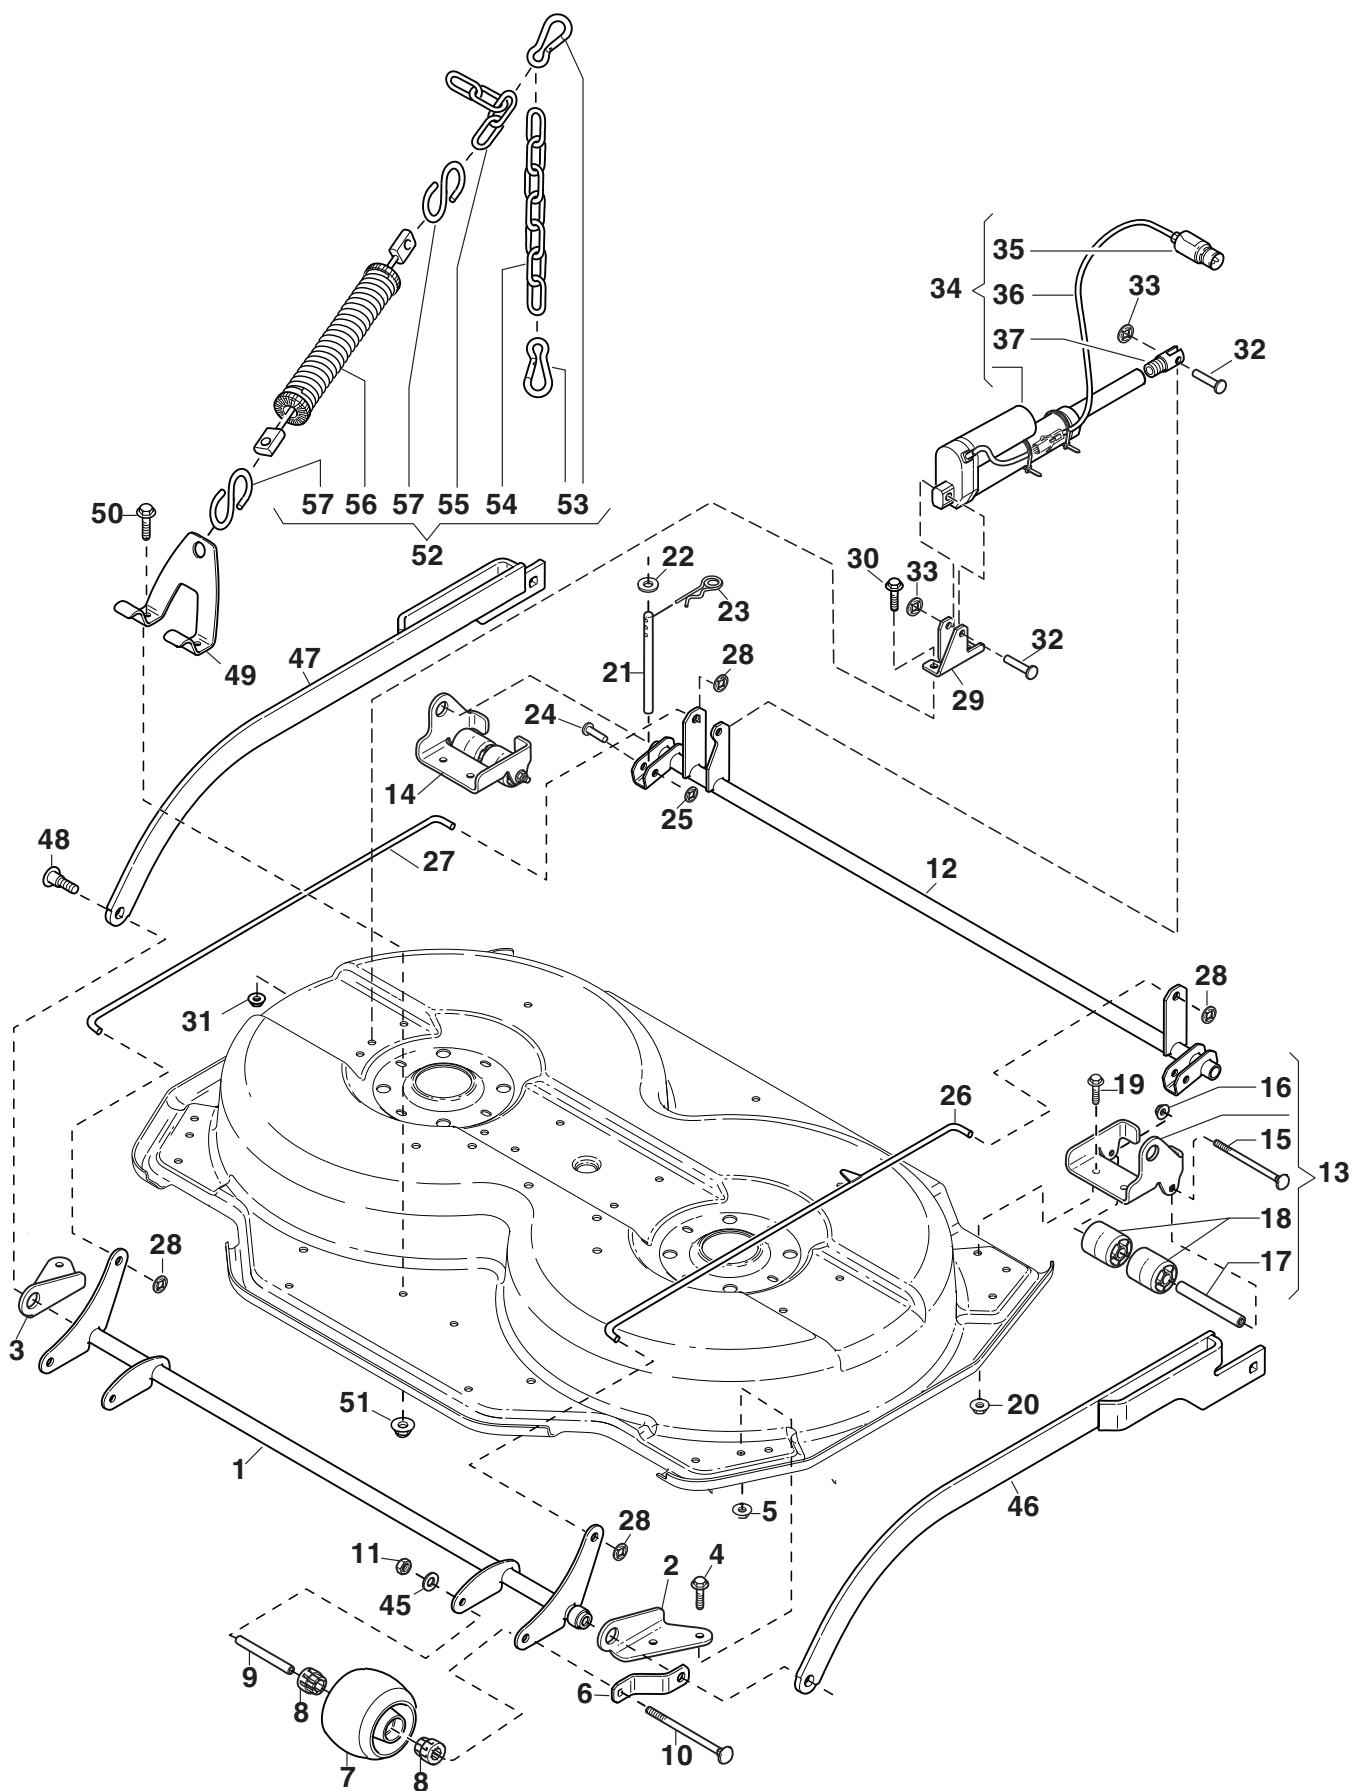

Utgåva Issue 7 - 2016		Reglage		Controls	
Pos. Fig.	Antal Q.ty	Art nr Part No	Benämning	Description	Anmärkning Notes
1	1	1134-6275-01	Framaxel-Gul (1-00)	Front Axle-Yellow	
2	1	1134-6215-01	Fäste Fram-Vä (Gul)	Bracket Front-Lh (Yellow)	
3	1	1134-6215-02	Fäste Fram-Hö (Gul)	Bracket Front-Rh (Yellow)	
4	4	112800815/0	Skruv	Screw	
5	4	112154220/0	Mutter	Nut	
6	2	387318275/0	Avbärare-Gra	Guide-Grey	
7	2	1134-4284-01	Hjul	Wheel	
8	4	1134-4319-01	Lager	Bearing	
9	2	1134-4318-01	Hjulaxel	Wheel Axle	
10	2	9897-0813-02	Skruv	Screw	
11	2	112155000/0	Mutter	Nut	
12	1	1134-6197-01	Bakaxel-Gul (1-00)	Rear Axle-Yellow	
13	1	1134-6282-01	Rulle-vä, m-fäste	Roller-Lh W.Bracket	Pos 15-18 incl.
14	1	1134-6282-02	Rulle-hö, m-fäste	Roller-Rh W.Bracket	Pos 15-18 incl.
15	1	9897-0813-02	Skruv	Screw	
16	1	112154220/0	Mutter	Nut	
17	1	1134-4318-01	Hjulaxel	Wheel Axle	
18	1	1134-9126-01	Stödrullar	Support Rollers	Sats 2 st/kit of 2
19	4	112800815/0	Skruv	Screw	
20	4	112154220/0	Mutter	Nut	
21	2	1134-6198-01	Sprint	Stud	
22	2	9699-0104-02	Bricka	Washer	
23	2	9598-2001-02	Harnalssprint (Hns 4 Dubbel)	Spring Pin	
24	2	9646-0098-22	Nit Kn 8X32	Rivet	
25	2	112604899/0	Starlock	Crown Fastener	
26	1	1134-6250-01	Tryckstang-Vä	Push Rod, Left	Electric
27	1	1134-6246-01	Tryckstang-Hö	Push Rod, Right	
28	4	112604903/0	Bricka	Washer	
29	1	1134-6192-01	Fäste	Bracket	Electric
30	2	9959-0820-16	Skruv	Screw	Electric
31	2	112154220/0	Mutter	Nut	Electric
32	2	9646-0098-22	Nit Kn 8X32	Rivet	Electric
33	2	112604899/0	Starlock	Crown Fastener	Electric
34	1	1134-6417-01	Ställdon	Electric Lifter	Electric, pos 50A-50C incl.
35	1	1134-6182-01	Hankontakt	Male Terminal	Electric
36	1	1134-6418-02	Kabel (L485 Mm)	Cable	Electric, L = 485 mm
37	1	1134-6373-01	Kolvstangsända	Rod End	Electric
46	1	387106269/0	Aggregatsarm Kpl-Vä	Cutting Deck Arm Assy Lh	
47	1	387106267/0	Aggregatsarm Kpl-Hö	Cutting Deck Arm Assy Rh	
48	2	1134-6279-01	Ansattsskruv	Shoulder Bolt	
49	1	387773535/0	Lyffäste-Gra	Lift Bracket-Grey	
50	2	112800815/0	Skruv	Screw	
51	2	112154220/0	Mutter	Nut	
52	1	1134-6362-01	Lyffjäder Kpl	Lift Spring Assy	Inkl. pos 31 - 35
53	2	1134-5528-01	Karbinhake	Snap Hook	
54	1	1134-6368-02	Kedja	Chain	7 links
55	1	1134-6368-01	Kedja	Chain	4 links
56	1	1134-6365-03	Fjäder	Spring