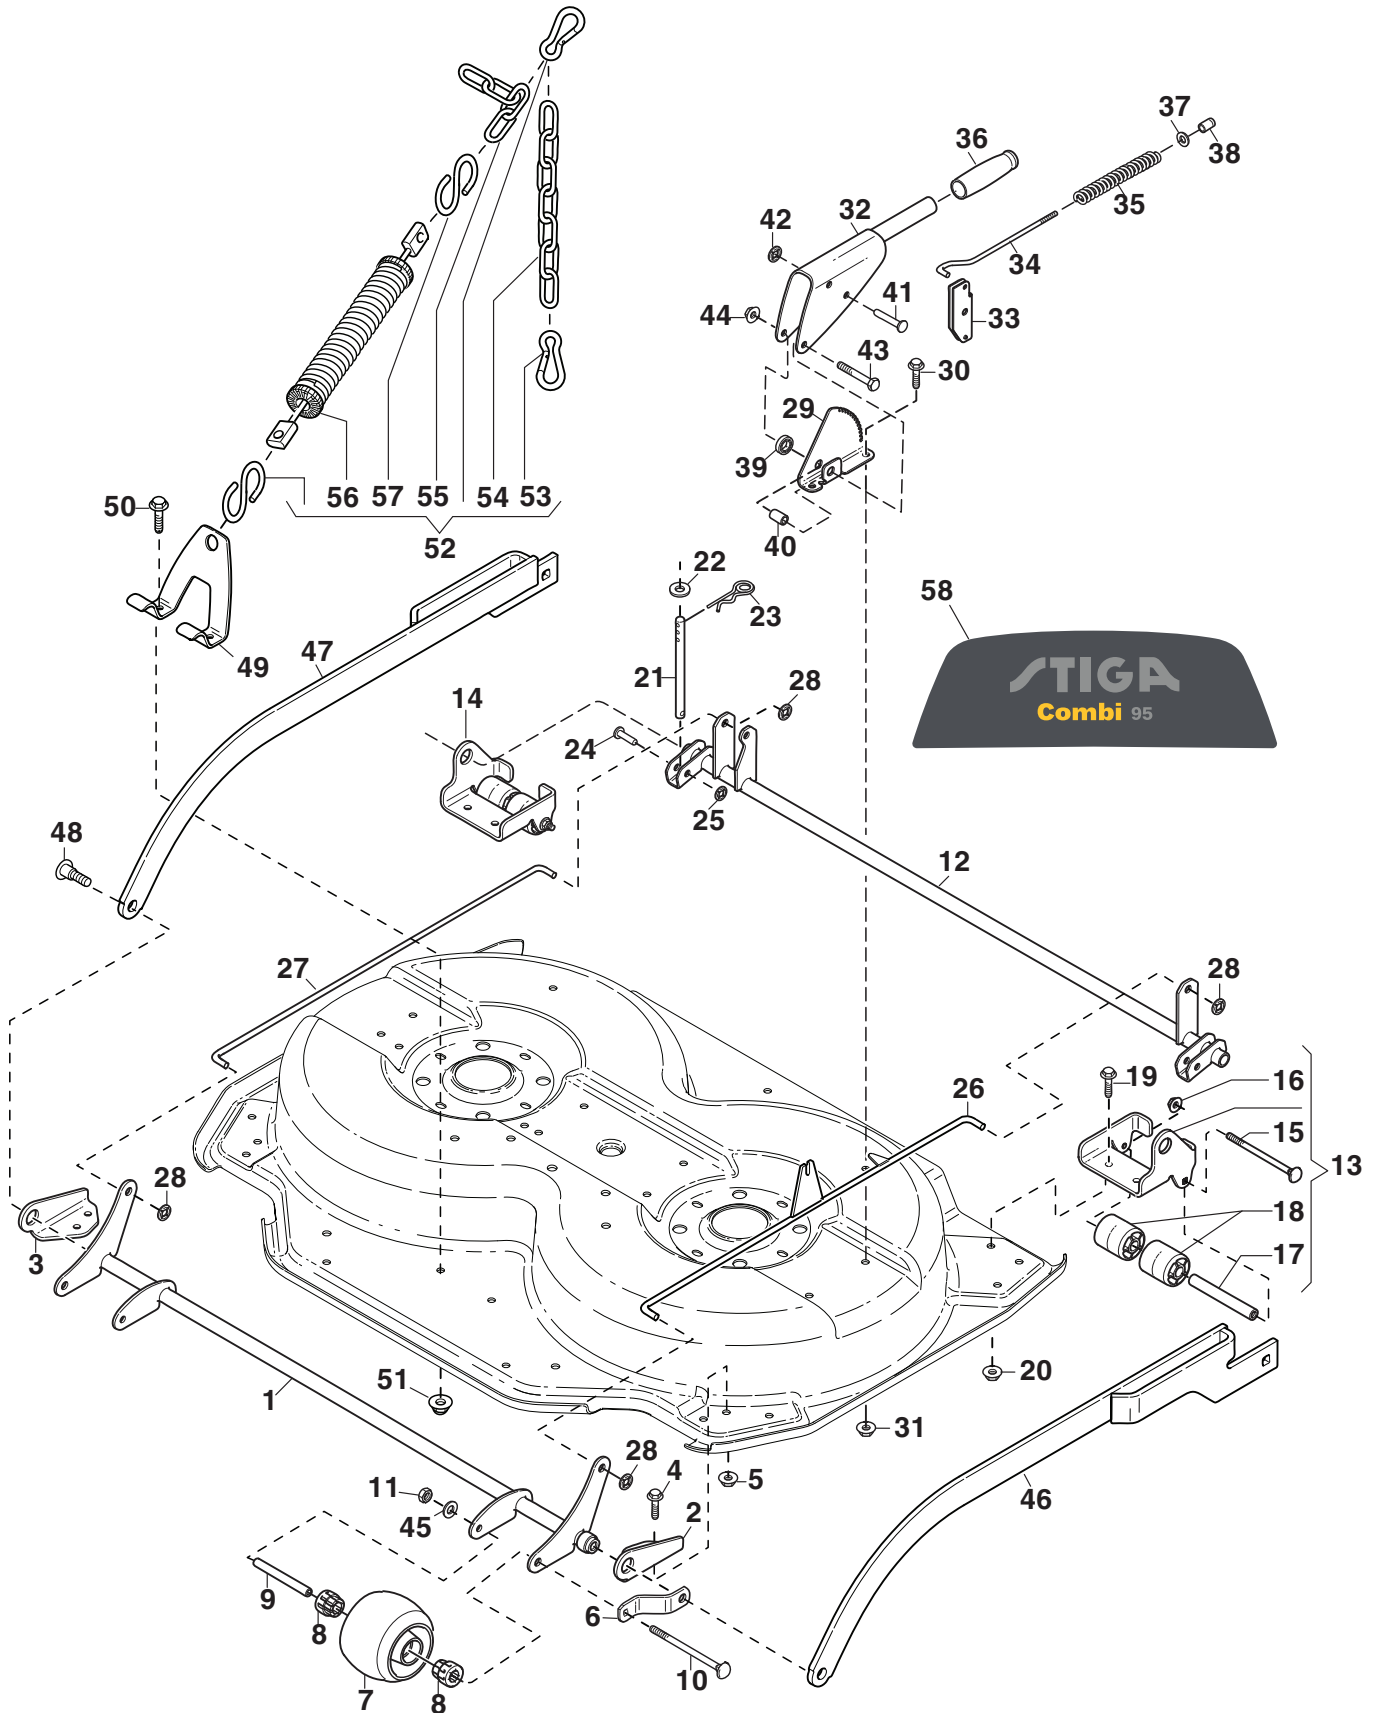

Utgåva Issue 7 - 2016		Reglage		Controls	
Pos. Fig.	Antal Q.ty	Art nr Part No	Benämning	Description	Anmärkning Notes
1	1	1134-6275-01	Framaxel-Gul (1-00)	Front Axle-Yellow	
2	1	1134-6214-01	Fäste Fram-Vä (Gul)	Bracket Front-Lh (Yellow)	
3	1	1134-6214-02	Fäste Fram-Hö (Gul)	Bracket Front-Rh (Yellow)	
4	4	112800815/0	Skruv	Screw	
5	4	112154220/0	Mutter	Nut	
6	2	387318275/0	Avbärare-Gra	Guide-Grey	
7	2	1134-4284-01	Hjul	Wheel	
8	4	1134-4319-01	Lager	Bearing	
9	2	1134-4318-01	Hjulaxel	Wheel Axle	
10	2	9897-0813-02	Skruv	Screw	
11	2	112155000/0	Mutter	Nut	
12	1	1134-6197-01	Bakaxel-Gul (1-00)	Rear Axle-Yellow	
13	1	1134-6282-01	Rulle-vä, m-fäste	Roller-Lh W.Bracket	Inkl. pos 15 - 18
14	1	1134-6282-02	Rulle-hö, m-fäste	Roller-Rh W.Bracket	Inkl. pos 15 - 18
15	1	9897-0813-02	Skruv	Screw	
16	1	112154220/0	Mutter	Nut	
17	1	1134-4318-01	Hjulaxel	Wheel Axle	
18	1	1134-9126-01	Stödrullar	Support Rollers	Sats 2 st/kit of 2
19	4	112800815/0	Skruv	Screw	
20	4	112154220/0	Mutter	Nut	
21	2	1134-6198-01	Sprint	Stud	
22	2	9699-0104-02	Bricka	Washer	
23	2	9598-2001-02	Harnalssprint (Hns 4 Dubbel)	Spring Pin	
24	2	9646-0098-22	Nit Kn 8X32	Rivet	
25	2	112604899/0	Starlock	Crown Fastener	
26	1	1134-6249-02	Tryckstang-Vä	Push Rod, Left	
27	1	1134-6246-02	Tryckstang-Hö	Push Rod, Right	
28	4	112604903/0	Bricka	Washer	
29	1	1137-0259-01	Höjdinställningssegment	Height Adjust Quadrant	
30	2	112800815/0	Skruv	Screw	
31	2	112154220/0	Mutter	Nut	
32	1	387318273/0	Höjdinställn.Spak-Gra	Height Adjust Lever-Grey	
33	1	1134-6254-01	Spärr Kpl	Catch Assy	
34	1	1134-5444-01	Tryckstang	Push Rod	
35	1	1134-5445-01	Fjäder	Spring	
36	1	1134-5503-01	Handtag	Handle	
37	1	9699-0087-02	Bricka	Washer	
38	1	1134-3051-01	Lasratt	Locking Knob	
39	1	1134-6286-03	Distans	Spacer	
40	1	1134-1565-16	Distans	Spacer	
41	2	9646-0105-22	Nit I Nit Kn 8X45	Rivet	
42	2	9672-0006-02	Starlock	Lock washer	
43	1	112691400/0	Skruv	Screw	
44	1	112155000/0	Mutter	Nut	
45	2	9699-0028-02	Bricka	Washer	
46	1	387106273/0	Aggregatsarm Kpl-Vä	Cutting Deck Arm Assy Lh	
47	1	387106271/0	Aggregatsarm Kpl-Hö	Cutting Deck Arm Assy Rh	
48	2	1134-6279-01	Ansattsskruv	Shoulder Bolt	
49	1	387773535/0	Lyftfäste-Gra	Lift Bracket-Grey