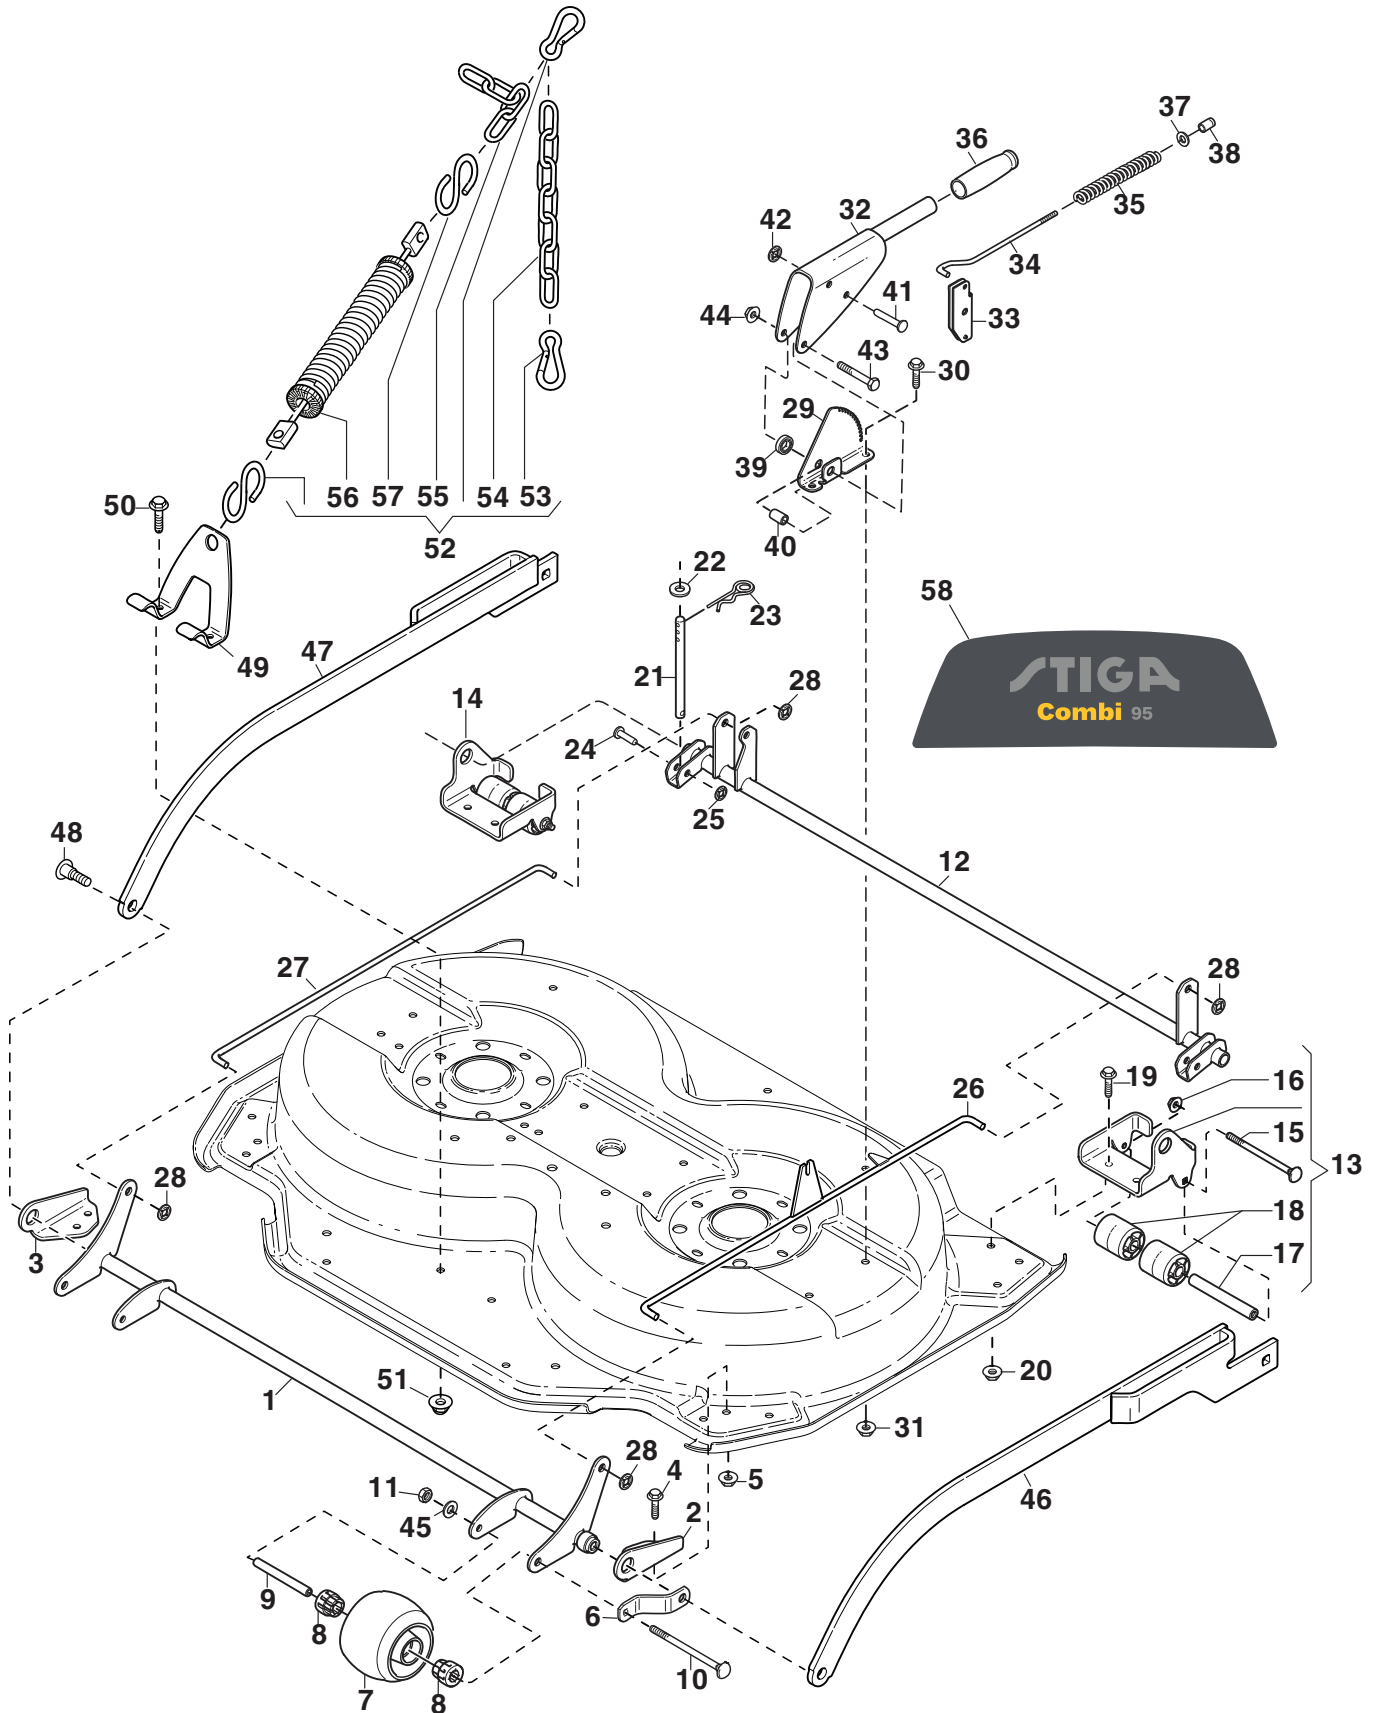

Utgåva Issue 7 - 2016		Reglage Controls			
Pos. Fig.	Antal Q.ty	Art nr Part No	Benämning	Description	Anmärkning Notes
50	2	112800815/0	Skruv	Screw	
51	2	112154220/0	Mutter	Nut	
52	1	1134-6362-01	Lyftfjäder Kpl	Lift Spring Assy	Inkl. pos 31 - 35
53	2	1134-5528-01	Karbinhake	Snap Hook	
54	1	1134-6368-02	Kedja	Chain	7 links
55	1	1134-3638-01	Magnetkoppling	Electric Pto-Clutch	4 links
56	1	1134-5625-01	Fjäder	Spring	
57	2	1134-4623-01	Ess-Krok	S-Hook	
58	1	114368549/0	Dekal Combi 95	Label Combi 95