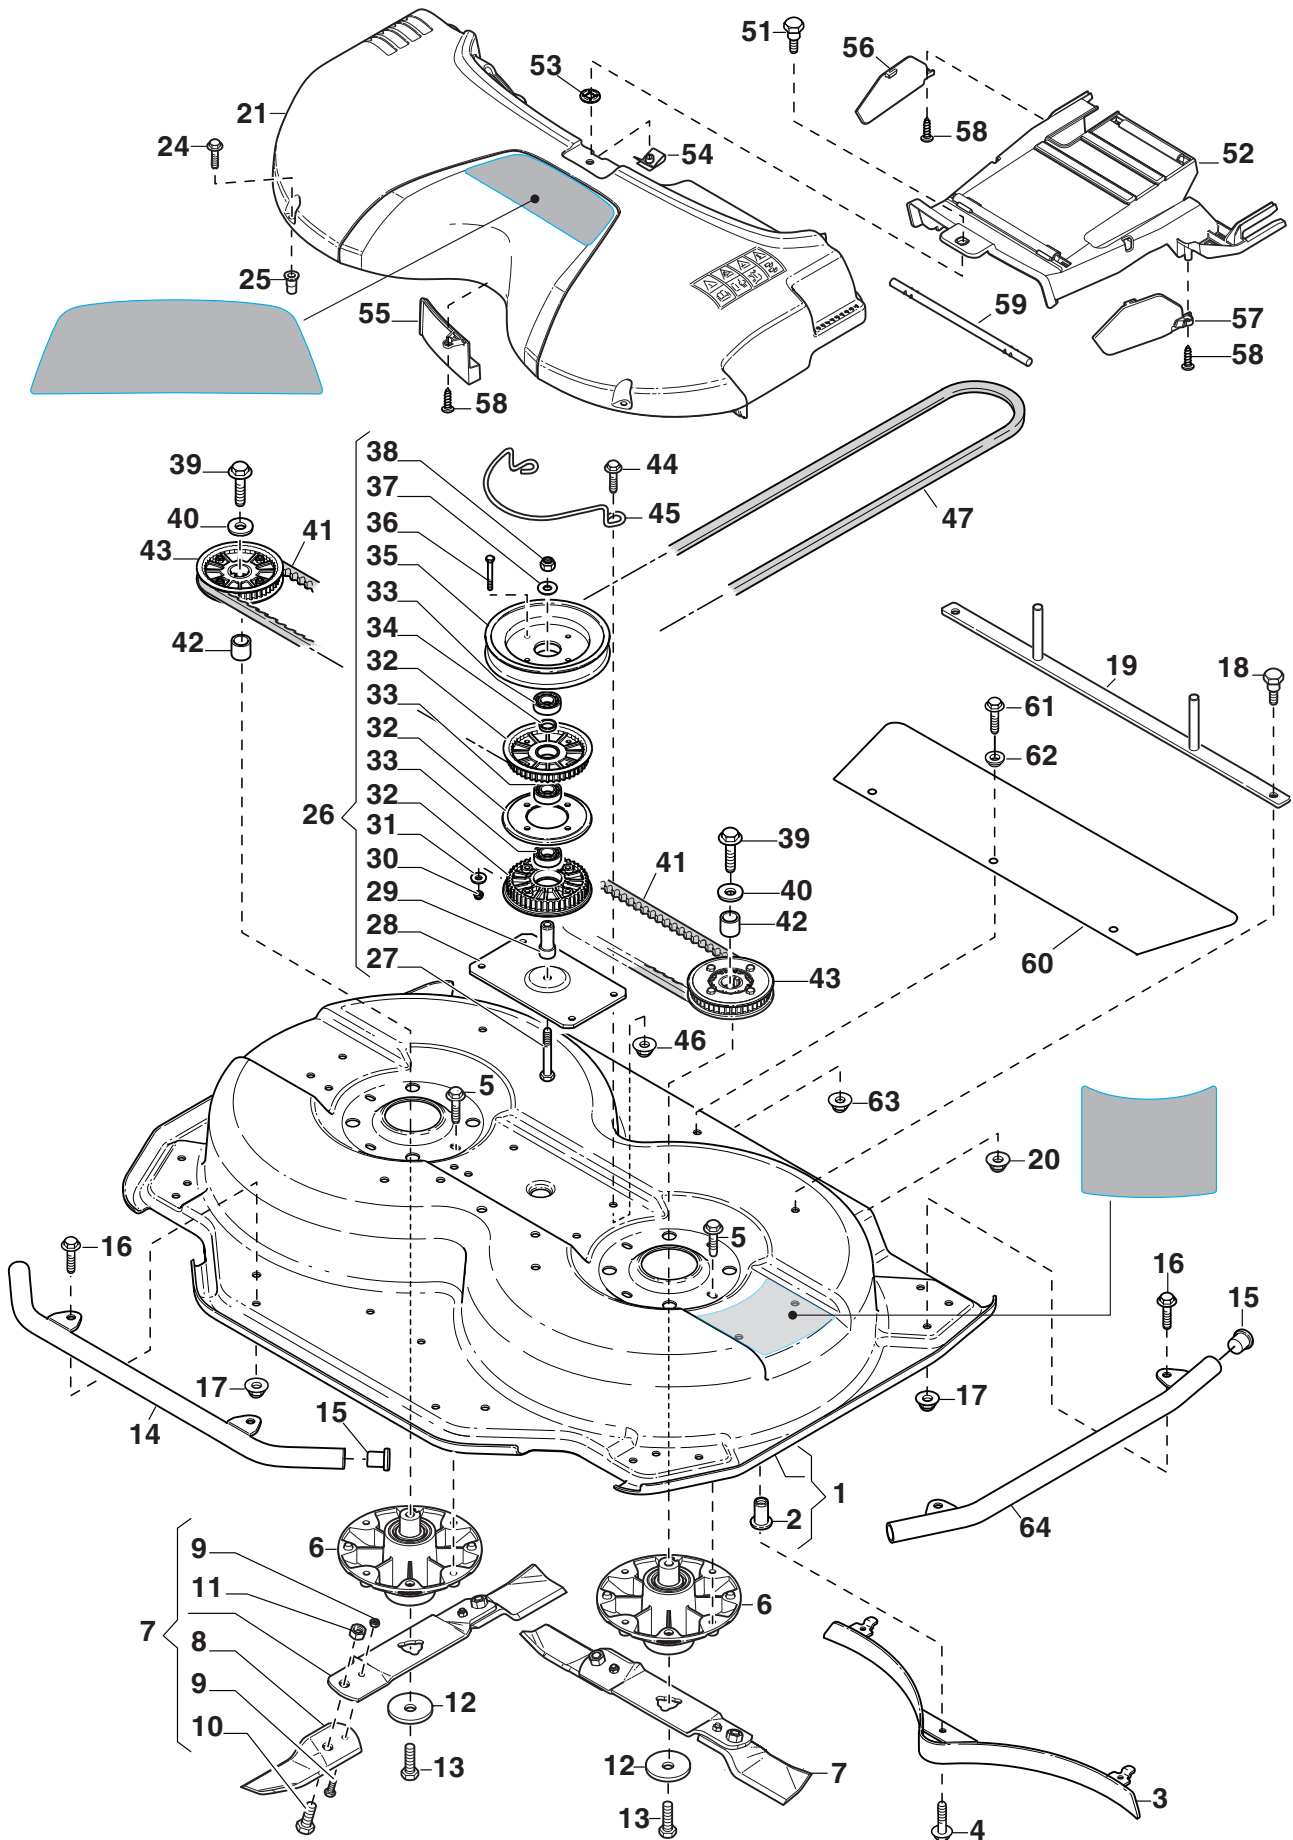

Utgåva Issue 7 - 2016		Transmission Knivar		Transmission and Blades	
Pos. Fig.	Antal Q.ty	Art nr Part No	Benämning	Description	Anmärkning Notes
1	1	387561501/0	Kapa-Gul 95C	Casing-Yellow 95C	
2	3	1134-5595-01	Blindnitmutter	Nut	
3	1	1134-6229-01	KombiPlugg 95C	Mulch Plug 95C	
4	1	9959-0820-16	Skruv	Screw	
5	8	9945-0825-16	Skruv	Screw	
6	2	1134-5831-01	Lagerbox Kpl	Bearing Box Assy	
7	1	1134-9117-01	Knivbalk Kpl (95C)	Blade Bar Assy (95C)	Sats 2 st/kit of 2
8	1	1134-9119-01	Knivsats Kpl	Blade Kit Assy	2 knivar/2 blade tips
9	1	1134-9054-01	Brytbultsats	Shear Bolt Kit	
10	2	1134-6311-01	Bult	Bolt	7/16" UNF
11	2	1134-6312-01	Mutter	Nut	7/16" UNF
12	2	1134-6211-01	Bricka	Washer	
13	2	112692395/1	Skruv	Screw	
14	1	387869259/0	Frontskydd-Gra	Front Guard Tube-Grey	
15	6	9403-0025-80	ÄndPlugg-Gra (lkp 25-21 G)	End Plug, Grey	
16	6	112800815/0	Skruv	Screw	
17	6	112154220/0	Mutter	Nut	
18	2	1134-0240-01	Ansattsskriv | Skruv	Shoulder screw | Screw	
19	1	1137-1082-01	Bygel	Bracket	
20	2	112154220/0	Mutter	Nut	
21	1	337060024/0	Remskydd	Belt cover	
24	2	9945-0825-16	Skruv	Screw	
25	2	1134-5595-01	Blindnitmutter	Nut	
26	1	1137-1149-01	Remskiva	Pulley	Inkl. pos 31 - 42
27	1	9997-1070-12	Skruv	Screw	
28	1	1134-6209-01	Fäste	Bracket	
29	1	1134-6205-02	Tapp	Shaft	
30	4	9747-0631-02	Mutter | Lasmutter	Nut	
31	4	9699-0060-02	Bricka	Washer	
32	1	1134-9128-02	Kuggremskiva	Toothed Belt Pulley	
33	3	9549-0019-00	Kullager	Ball Bearing	
34	1	1134-3725-06	Distans	Spacer	H = 1.5 mm
35	1	1137-0013-01	Remskiva	Pulley	Ø = 154 mm
36	4	9997-0650-12	Skruv	Screw	
37	1	9699-0030-02	Bricka	Washer	
38	1	9731-1031-22	Mutter	Nut	
39	2	112692395/1	Skruv	Screw	
40	2	1134-5406-01	Bricka	Washer	
41	2	9585-0164-01	Kuggrem	Toothed Belt	
42	2	1134-5400-04	Distans	Spacer	
43	1	1134-9127-01	Kuggremskiva	Toothed Belt Pulley	Sats 2 st/kit of 2
44	4	9959-0820-16	Skruv	Screw	
45	1	1134-6431-01	Remstyrning	Belt Guide	
46	4	112154220/0	Mutter	Nut	
47	1	1134-9148-01	Kilrem	V-Belt	9585-0198-01 2WD
47	1	1134-9147-01	Kilrem	V-Belt	9585-0197-01 4WD
51	1	1134-0240-00	Skruv	Screw	
52	1	337600002/0	Remskydd	Belt cover	
53	1	9675-0016-02	Låsbricka starlock	Starlock