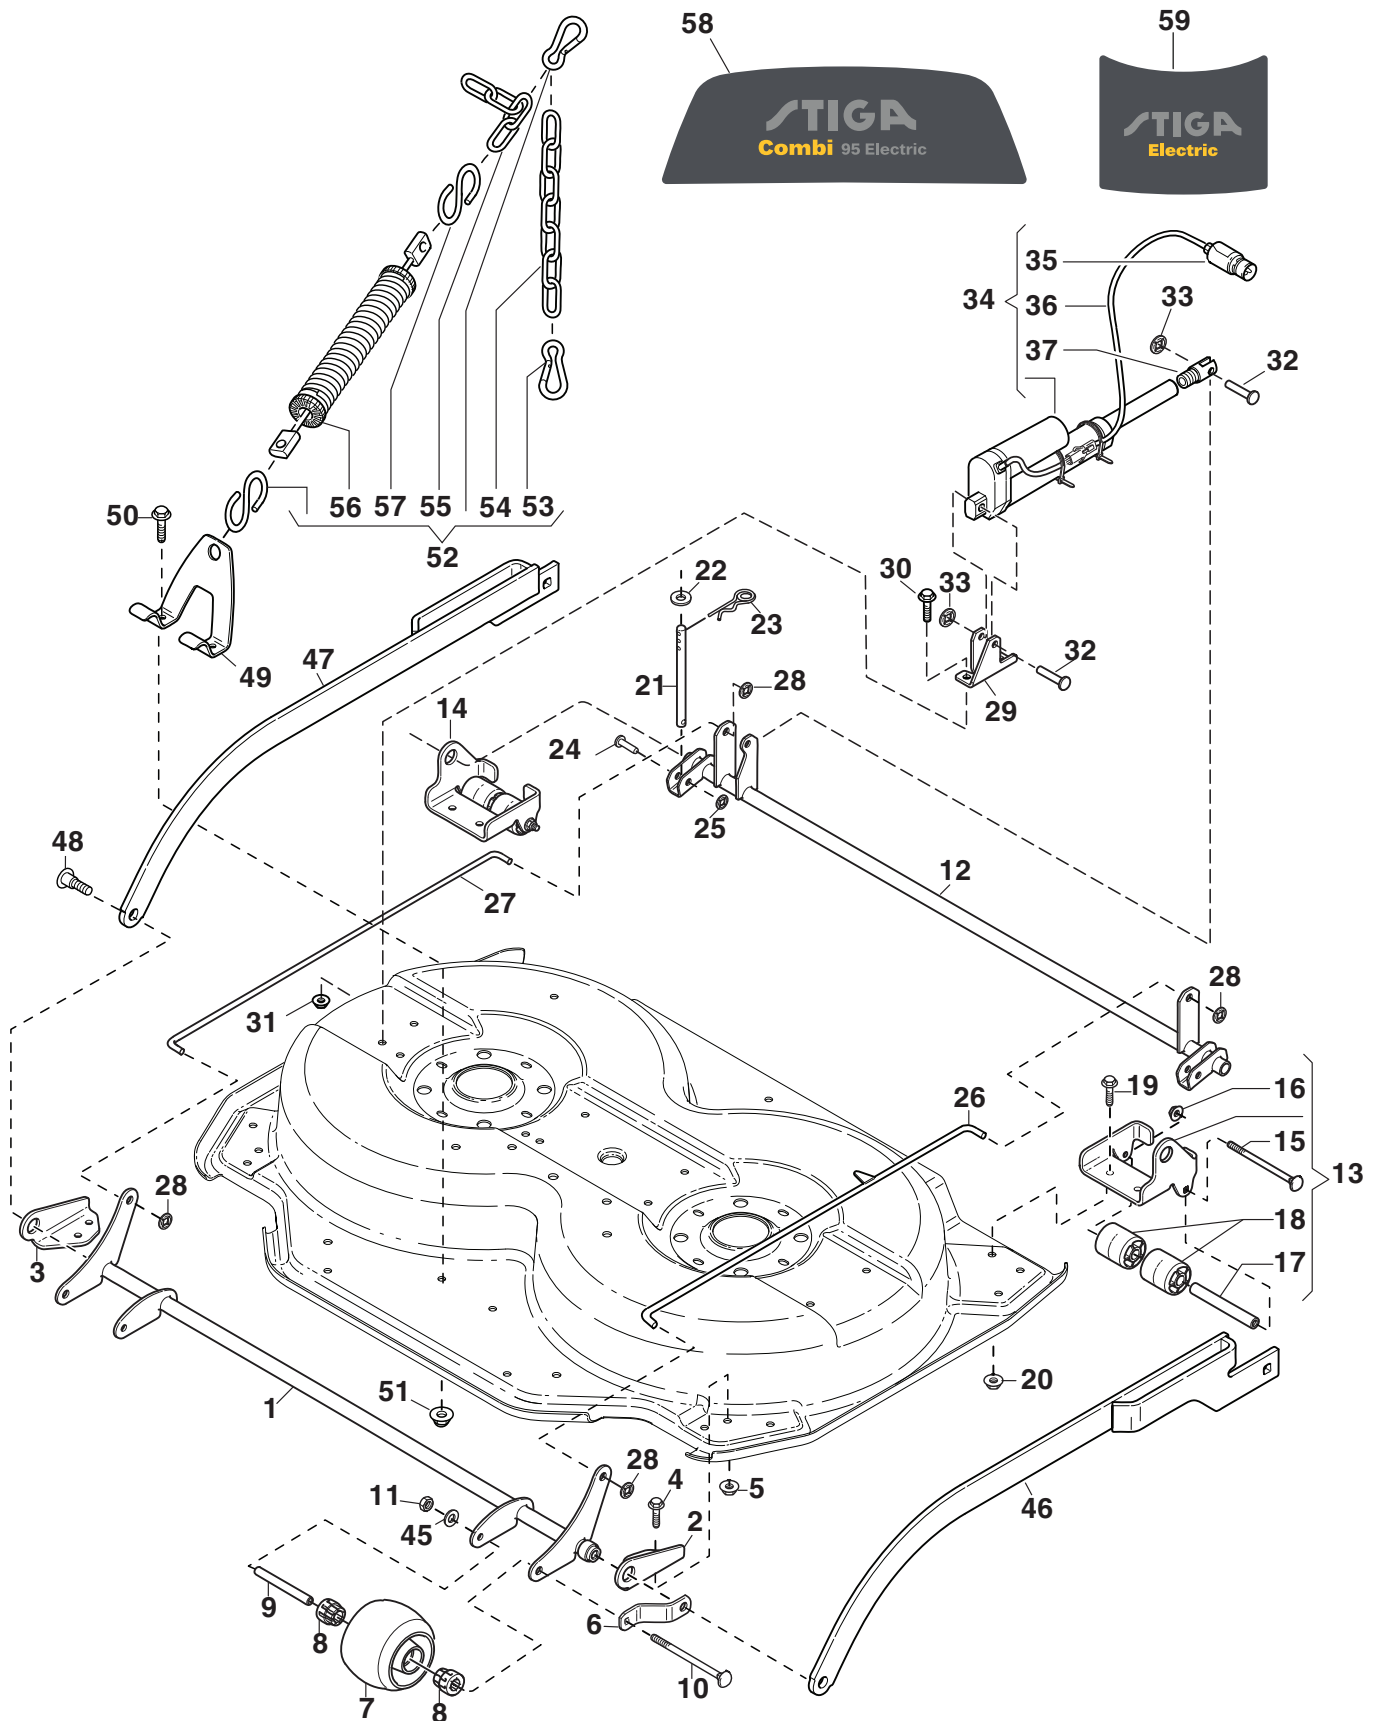

Utgåva Issue 7 - 2016		Reglage Controls			
Pos. Fig.	Antal Q.ty	Art nr Part No	Benämning	Description	Anmärkning Notes
57	2	1134-4623-01	Ess-Krok	S-Hook	
58	1	114368548/0	Dekal Combi 95 Electric	Label Combi 95 Electric	
59	1	114368564/0	Dekal Stiga Electric	Label Stiga Electric