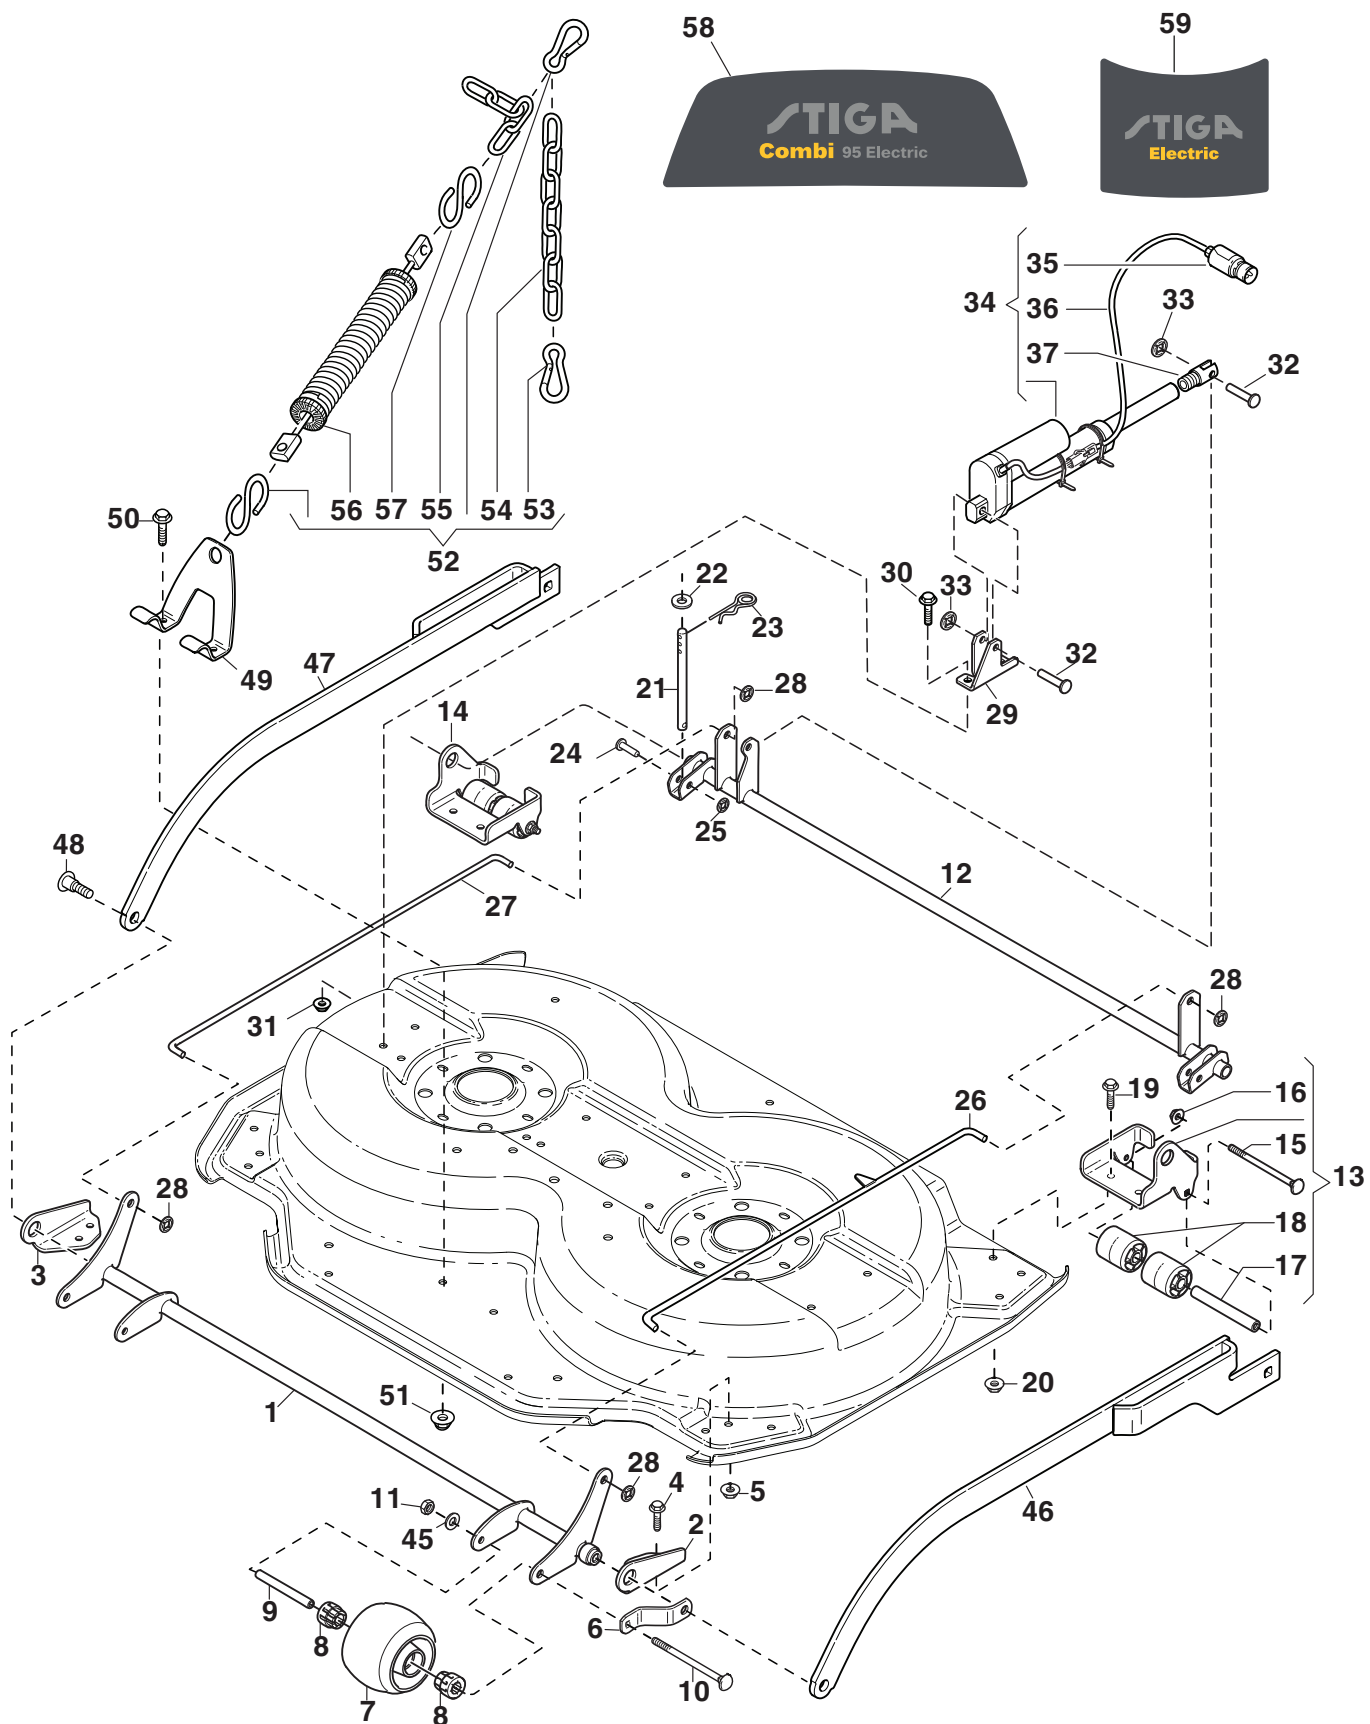

Utgåva Issue 7 - 2016		Reglage		Controls	
Pos. Fig.	Antal Q.ty	Art nr Part No	Benämning	Description	Anmärkning Notes
1	1	1134-6275-01	Framaxel-Gul (1-00)	Front Axle-Yellow	
2	1	1134-6214-01	Fäste Fram-Vä (Gul)	Bracket Front-Lh (Yellow)	
3	1	1134-6214-02	Fäste Fram-Hö (Gul)	Bracket Front-Rh (Yellow)	
4	4	112800815/0	Skruv	Screw	
5	4	112154220/0	Mutter	Nut	
6	2	387318275/0	Avbärare-Gra	Guide-Grey	
7	2	1134-4284-01	Hjul	Wheel	
8	4	1134-4319-01	Lager	Bearing	
9	2	1134-4318-01	Hjulaxel	Wheel Axle	
10	2	9897-0813-02	Skruv	Screw	
11	2	112155000/0	Mutter	Nut	
12	1	1134-6197-01	Bakaxel-Gul (1-00)	Rear Axle-Yellow	
13	1	1134-6282-01	Rulle-vä, m-fäste	Roller-Lh W.Bracket	Inkl. pos 15 - 18
14	1	1134-6282-02	Rulle-hö, m-fäste	Roller-Rh W.Bracket	Inkl. pos 15 - 18
15	1	9897-0813-02	Skruv	Screw	
16	1	112154220/0	Mutter	Nut	
17	1	1134-4318-01	Hjulaxel	Wheel Axle	
18	1	1134-9126-01	Stödrullar	Support Rollers	Sats 2 st/kit of 2
19	4	112800815/0	Skruv	Screw	
20	4	112154220/0	Mutter	Nut	
21	2	1134-6198-01	Sprint	Stud	
22	2	9699-0104-02	Bricka	Washer	
23	2	9598-2001-02	Harnalssprint (Hns 4 Dubbel)	Spring Pin	
24	2	9646-0098-22	Nit Kn 8X32	Rivet	
25	2	112604899/0	Starlock	Crown Fastener	
26	1	1134-6250-02	Tryckstang-Vä	Push Rod, Left	
27	1	1134-6246-02	Tryckstang-Hö	Push Rod, Right	
28	4	112604903/0	Bricka	Washer	
29	1	1134-6192-01	Fäste	Bracket	
30	2	112800815/0	Skruv	Screw	
31	2	112154220/0	Mutter	Nut	
32	2	9646-0098-22	Nit Kn 8X32	Rivet	
33	2	112604899/0	Starlock	Crown Fastener	
34	1	1134-6417-01	Ställdon	Electric Lifter	Inkl. pos 35 - 37
35	1	1134-6182-01	Hankontakt	Male Terminal	
36	1	1134-6418-02	Kabel (L485 Mm)	Cable	
37	1	1134-6373-01	Kolvstangsända	Rod End	
45	2	9699-0028-02	Bricka	Washer	
46	1	387106273/0	Aggregatsarm Kpl-Vä	Cutting Deck Arm Assy Lh	
47	1	387106271/0	Aggregatsarm Kpl-Hö	Cutting Deck Arm Assy Rh	
48	2	1134-6279-01	Ansattsskruv	Shoulder Bolt	
49	1	387773535/0	Lyftfäste-Gra	Lift Bracket-Grey	
50	2	112800815/0	Skruv	Screw	
51	2	112154220/0	Mutter	Nut	
52	1	1134-6362-01	Lyftfjäder Kpl	Lift Spring Assy	Inkl. pos 31 - 35
53	2	1134-5528-01	Karbinhake	Snap Hook	
54	1	1134-6368-02	Kedja	Chain	7 links
55	1	1134-3638-01	Magnetkoppling	Electric Pto-Clutch	4 links
56	1	1134-5625-01	Fjäder	Spring