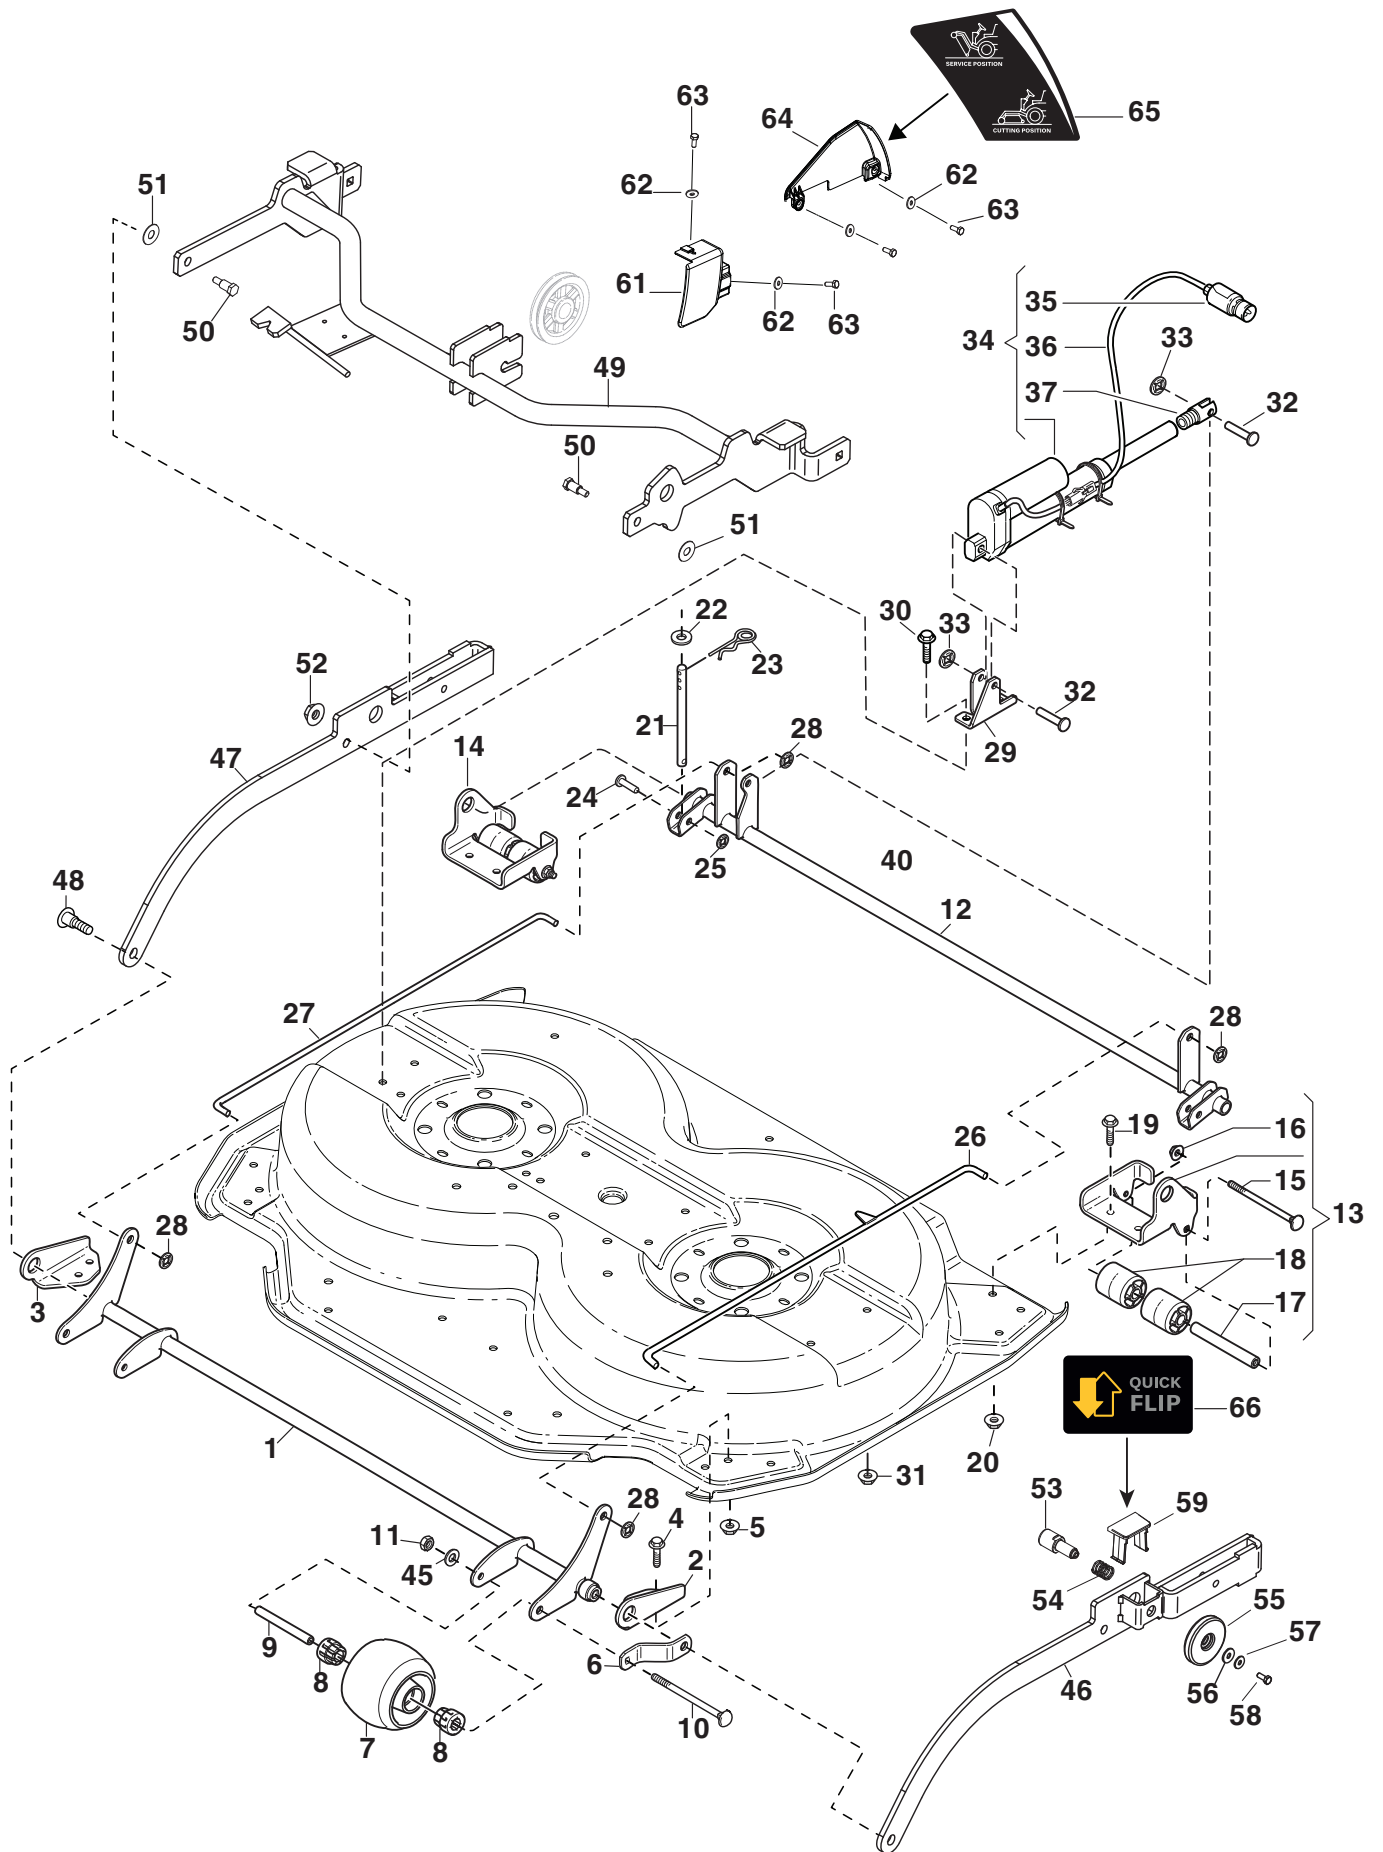

Utgåva Issue 7 - 2016		Reglage Controls			
Pos. Fig.	Antal Q.ty	Art nr Part No	Benämning	Description	Anmärkning Notes
57	1	112582101/0	Lasbricka	Grower	
58	1	112727802/0	Skruv	Screw	
59	1	337394202/0	Plugg kpl	Cap	
61	1	337060026/0	Remskydd	Belt cover	
62	4	112523040/0	Bricka	Washer	
63	4	9893-0616-16	Skruv | Relä	Screw | Relay	
64	1	337060025/0	Remskydd	Belt cover	
65	1	114369577/0	Dekal	Label	
66	1	114369309/0	Dekal Quick Flip	Label Quick Flip