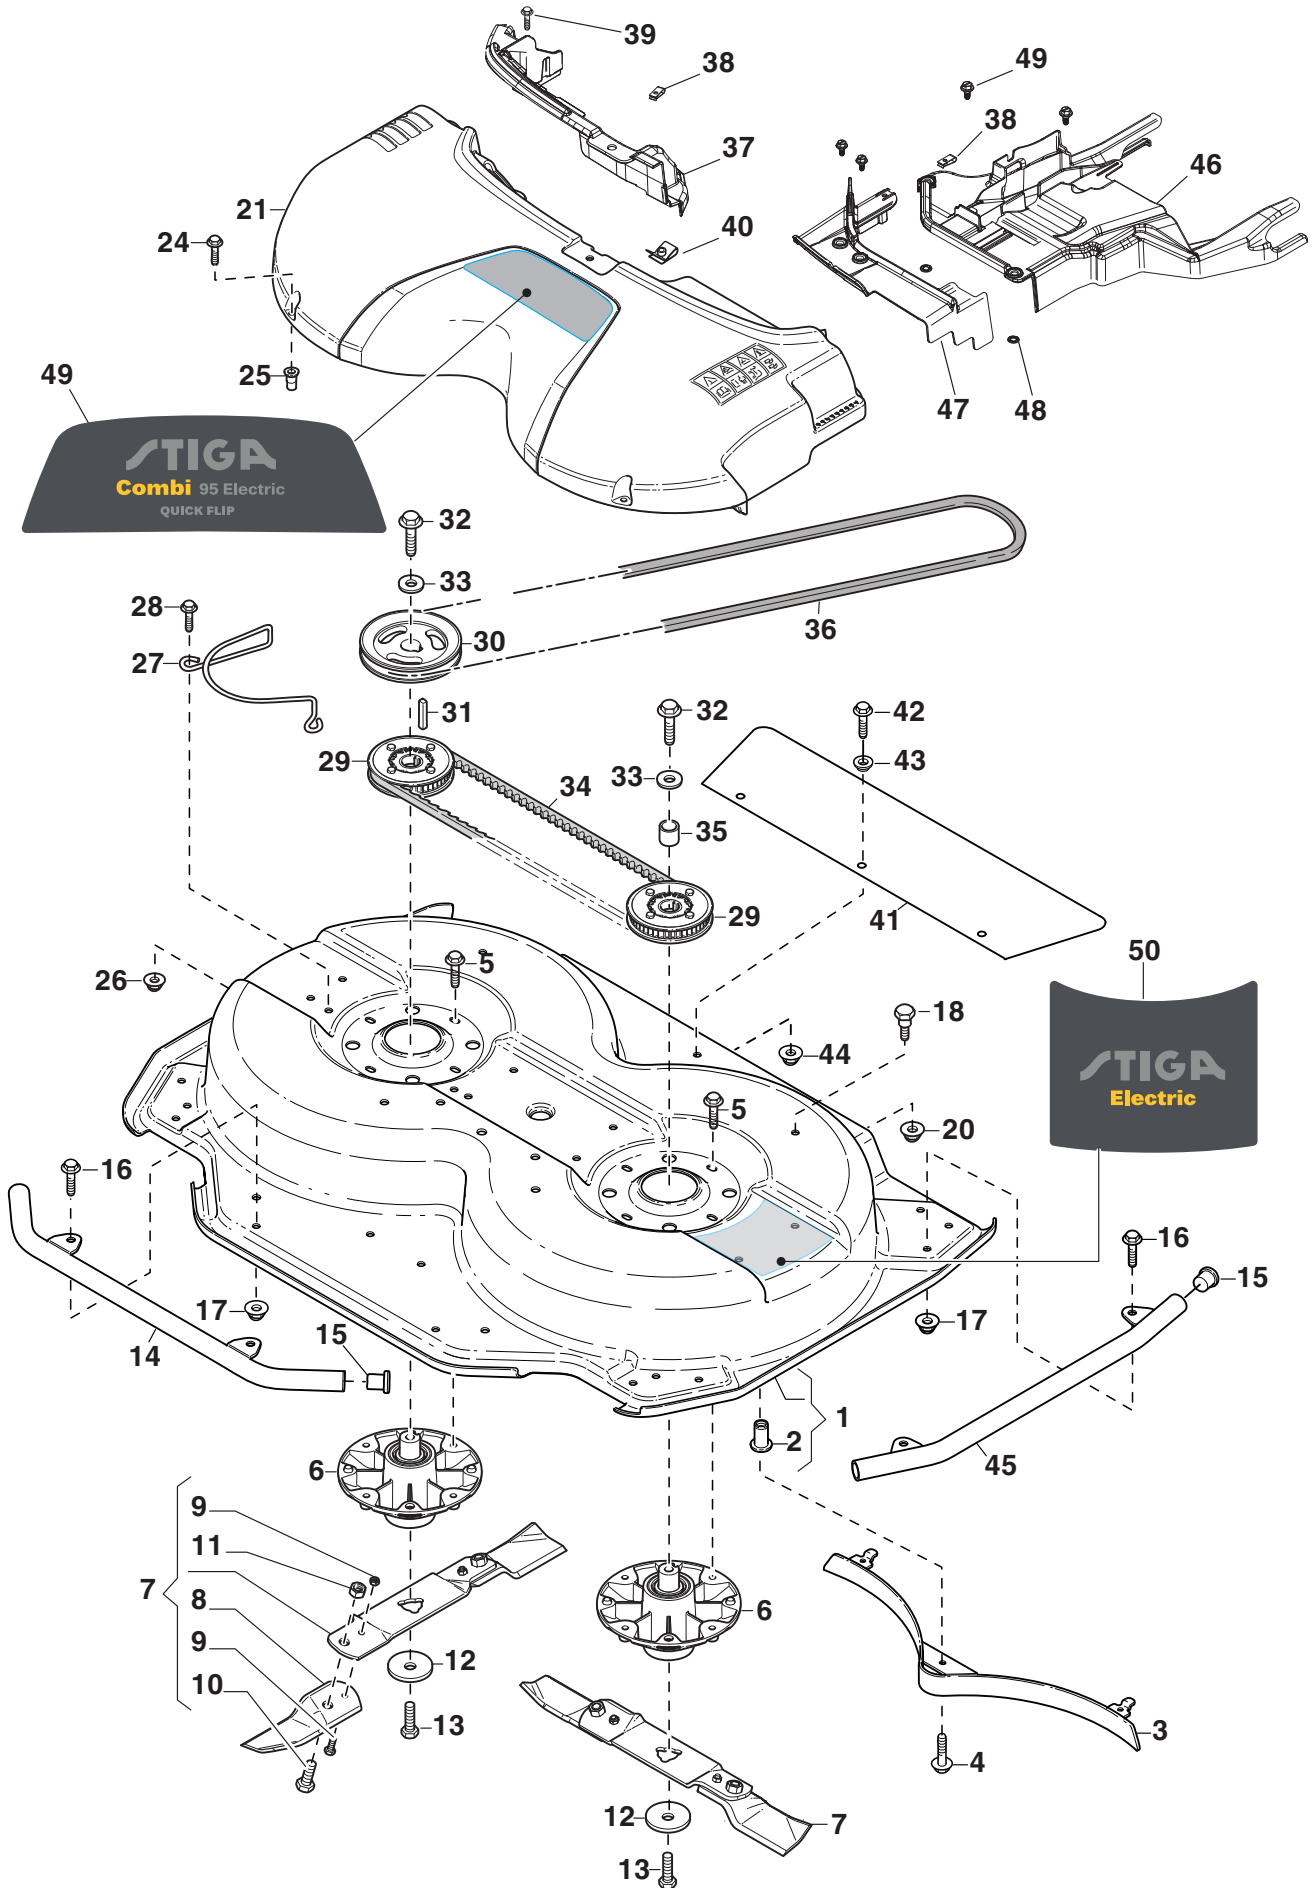

Utgåva Issue 7 - 2016		Transmission Knivar		Transmission and Blades	
Pos. Fig.	Antal Q.ty	Art nr Part No	Benämning	Description	Anmärkning Notes
1	1	387561501/0	Kapa-Gul 95C	Casing-Yellow 95C	
2	3	1134-5595-01	Blindnitmutter	Nut	
3	1	1134-6229-01	KombiPlugg 95C	Mulch Plug 95C	
4	1	9959-0820-16	Skruv	Screw	
5	8	9945-0825-16	Skruv	Screw	
6	2	1134-5831-01	Lagerbox Kpl	Bearing Box Assy	
7	1	1134-9117-01	Knivbalk Kpl (95C)	Blade Bar Assy (95C)	Sats 2 st/kit of 2
8	1	1134-9119-01	Knivsats Kpl	Blade Kit Assy	2 knivar/2 blade tips
9	1	1134-9054-01	Brytbultsats	Shear Bolt Kit	
10	2	1134-6311-01	Bult	Bolt	7/16" UNF
11	2	1134-6312-01	Mutter	Nut	7/16" UNF
12	2	1134-6211-01	Bricka	Washer	
13	2	112692395/1	Skruv	Screw	
14	1	387869259/0	Frontskydd-Gra	Front Guard Tube-Grey	
15	6	9403-0025-80	ÄndPlugg-Gra (lkp 25-21 G)	End Plug, Grey	
16	6	112800815/0	Skruv	Screw	
17	6	112154220/0	Mutter	Nut	
18	2	1134-0240-01	Ansatsskruv | Skruv	Shoulder screw | Screw	
19	1	1137-1082-01	Bygel	Bracket	
20	4	112154220/0	Mutter	Nut	
21	1	337060024/0	Remskydd	Belt cover	
24	2	9945-0825-16	Skruv	Screw	
25	2	1134-5595-01	Blindnitmutter	Nut	
26	2	112154210/0	Mutter	Nut	
27	1	1134-6429-01	Remstyrning	Belt Guide	
28	2	9959-0820-16	Skruv	Screw	
29	1	1134-9127-01	Kuggremskiva	Toothed Belt Pulley	Sats 2 st/kit of 2
30	1	1137-0011-01	Remskiva	Pulley	Ø = 161 mm
31	1	9600-0168-01	Kil	Key	
32	2	112692395/1	Skruv	Screw	
33	2	1134-5406-01	Bricka	Washer	
34	1	1134-9183-01	Kuggrem	Toothed Belt	contains 9585-0162-01
35	1	1134-5400-04	Distans	Spacer	
36	1	1134-9187-01	Kilrem	V-Belt	contains 135062025/0
37	1	337060020/0	Remskydd	Belt cover	
38	2	112437504/0	Plat	Plate	
39	1	112728440/0	Skruv	Screw	
40	1	1134-4620-02	Fjädermutter	Nut	
41	1	1134-6281-02	Gummiskydd	Rubber Guard	
42	3	112800815/0	Skruv	Screw	
43	3	1134-4185-01	Ansatsbricka	Flange Washer	
44	2	112154220/0	Mutter	Nut	
45	2	387869261/0	Sidoskydd-Gra 95C	Side Guard Tube-Grey 95C	
46	1	337060021/0	Remskydd	Belt cover	
47	1	337600038/0	Remskydd	Belt Cover	
48	2	112604899/0	Starlock	Crown Fastener	
49	4	125943011/0	Skruv	Screw	
49	1	114369311/0	Dekal Combi 95 Electric Quick Flip	Label Combi 95 Electric Quick Flip	
50	1	114368564/0	Dekal Stiga Electric	Label Stiga Electric