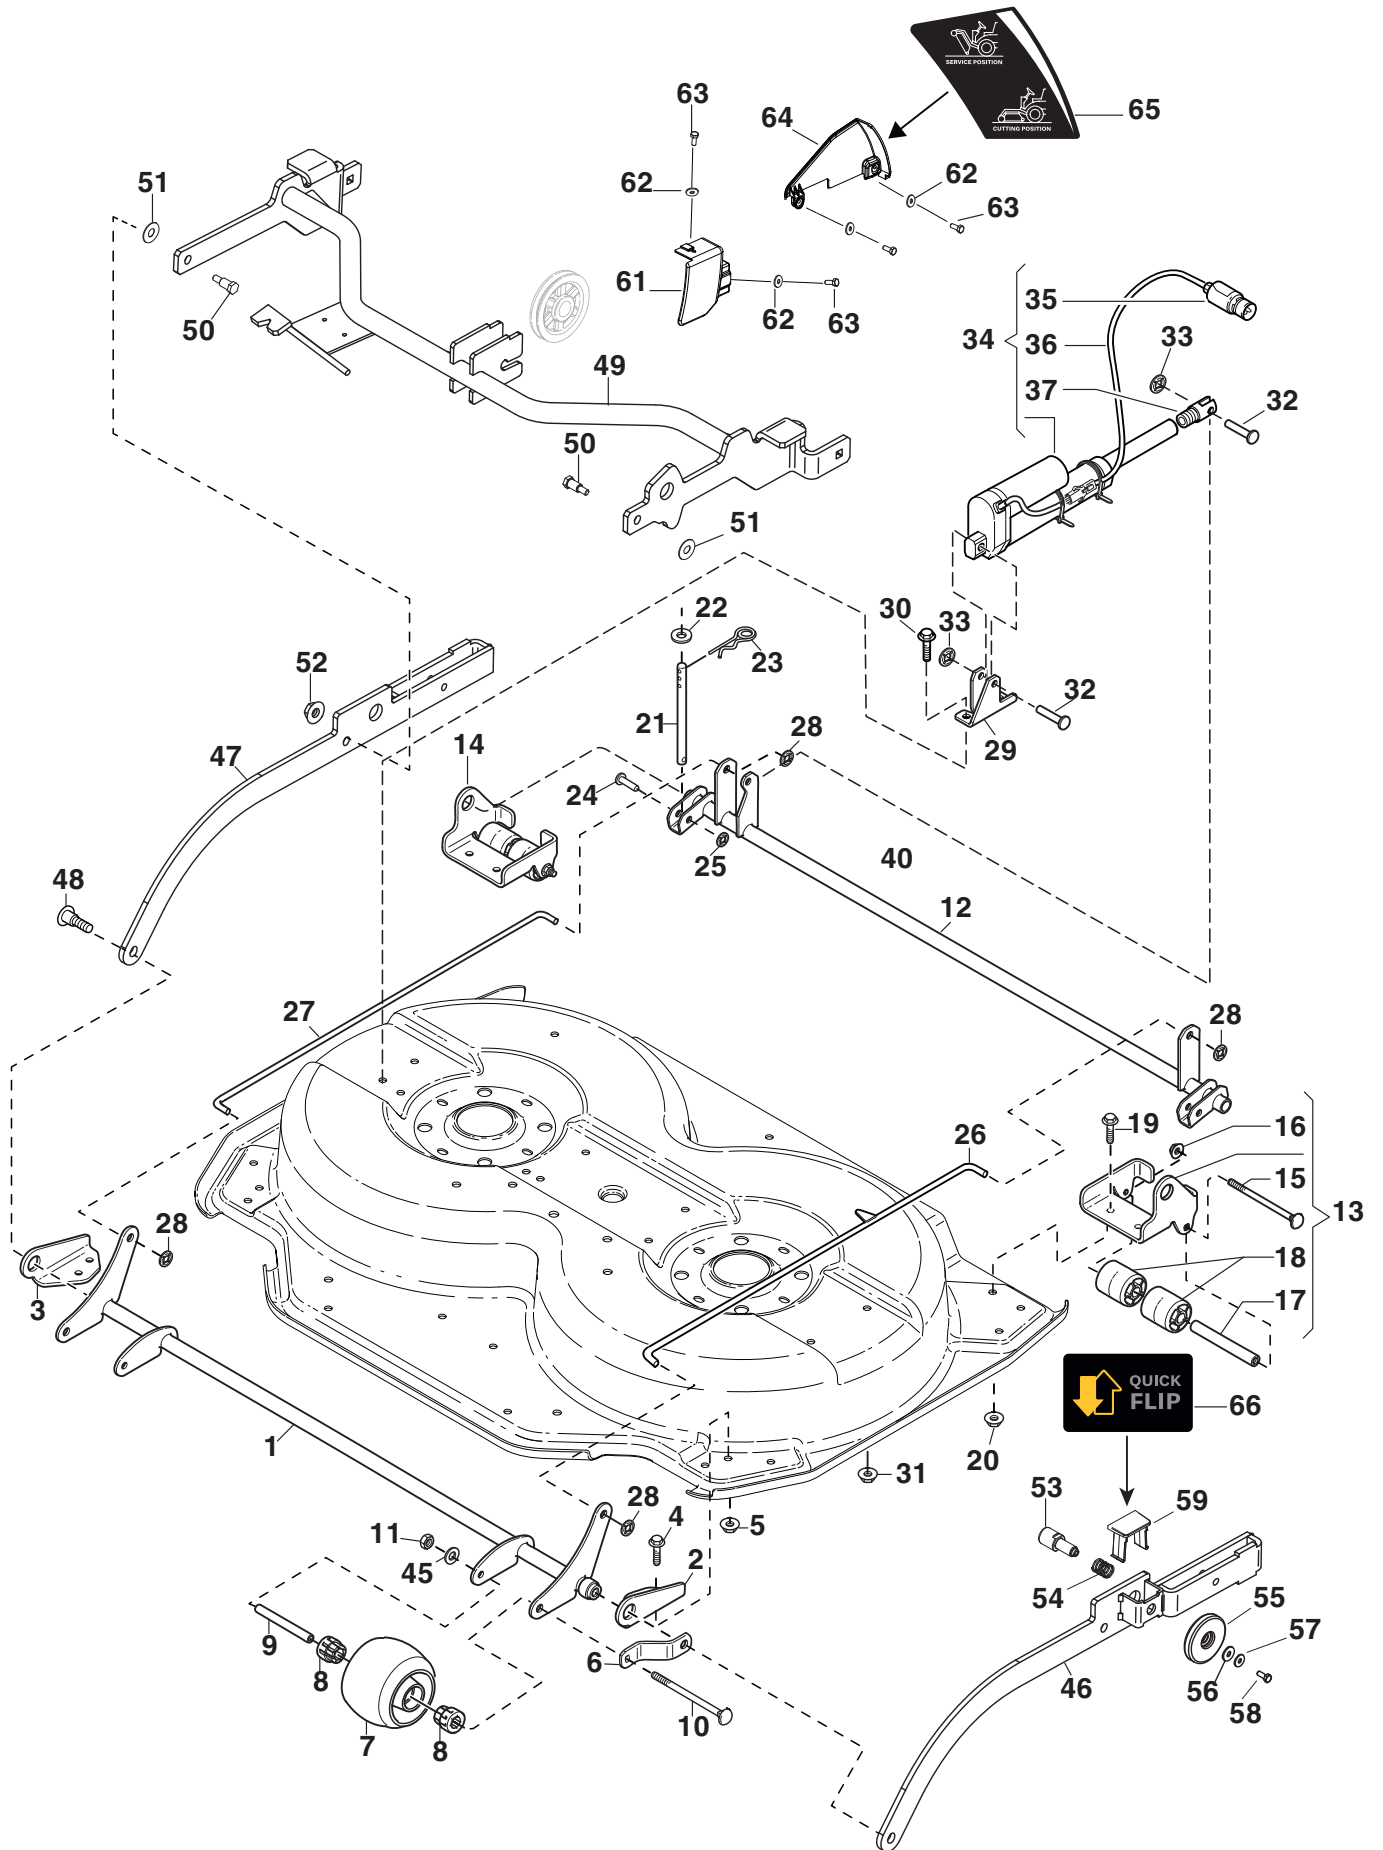

Utgåva Issue 7 - 2016		Reglage		Controls	
Pos. Fig.	Antal Q.ty	Art nr Part No	Benämning	Description	Anmärkning Notes
1	1	1134-6275-01	Framaxel-Gul (1-00)	Front Axle-Yellow	
2	1	1134-6214-01	Fäste Fram-Vä (Gul)	Bracket Front-Lh (Yellow)	
3	1	1134-6214-02	Fäste Fram-Hö (Gul)	Bracket Front-Rh (Yellow)	
4	4	112800815/0	Skruv	Screw	
5	4	112154220/0	Mutter	Nut	
6	2	387318275/0	Avbärare-Gra	Guide-Grey	
7	2	1134-4284-01	Hjul	Wheel	
8	4	1134-4319-01	Lager	Bearing	
9	2	1134-4318-01	Hjulaxel	Wheel Axle	
10	2	9897-0813-02	Skruv	Screw	
11	2	112155000/0	Mutter	Nut	
12	1	1134-6197-01	Bakaxel-Gul (1-00)	Rear Axle-Yellow	
13	1	1134-6282-01	Rulle-vä, m-fäste	Roller-Lh W.Bracket	Inkl. pos 15 - 18
14	1	1134-6282-02	Rulle-hö, m-fäste	Roller-Rh W.Bracket	Inkl. pos 15 - 18
15	1	9897-0813-02	Skruv	Screw	
16	1	112154220/0	Mutter	Nut	
17	1	1134-4318-01	Hjulaxel	Wheel Axle	
18	1	1134-9126-01	Stödrullar	Support Rollers	Sats 2 st/kit of 2
19	4	112800815/0	Skruv	Screw	
20	4	112154220/0	Mutter	Nut	
21	2	137510321/0	Stift	Pin	
22	2	9699-0104-02	Bricka	Washer	
23	2	9598-2001-02	Harnalssprint (Hns 4 Dubbel)	Spring Pin	
24	2	9646-0098-22	Nit Kn 8X32	Rivet	
25	2	112604899/0	Starlock	Crown Fastener	
26	1	387000311/0	Tryckstang-Vä	Push Rod, Left	
27	1	137033107/0	Tryckstang-Hö	Push Rod, Right	
28	4	112604903/0	Bricka	Washer	
29	1	1134-6192-01	Fäste	Bracket	
30	2	112800815/0	Skruv	Screw	
31	2	112154220/0	Mutter	Nut	
32	2	9646-0098-22	Nit Kn 8X32	Rivet	
33	2	112604899/0	Starlock	Crown Fastener	
34	1	1134-6417-01	Ställdon	Electric Lifter	Inkl. pos 35 - 37
35	1	1134-6182-01	Hankontakt	Male Terminal	
36	1	1134-6418-02	Kabel (L485 Mm)	Cable	
37	1	1134-6373-01	Kolvstangsända	Rod End	
45	2	9699-0028-02	Bricka	Washer	
46	1	387785237/0	Aggregatsarm-Vä Gra	Grey Mower Deck Arm, Left	
47	1	387785235/0	Aggregatsarm Kpl-Hö Gra	Grey Mower Deck Arm, Right	
48	2	1134-6279-01	Ansattsskrub	Shoulder Bolt	
49	1	387800021/1	Bakaxel-Gul	Rear Axle-Yellow	
50	2	137510305/0	Stift	Pin	
51	2	322672151/0	Bricka	Antifricition Washer	
52	2	112154210/0	Mutter	Nut	Inkl. pos 31 - 35
53	1	137510306/0	Stift	Pin	
54	1	137430104/0	Fjäder	Spring	7 links
55	1	137394203/0	Knopp	Knob	12 links
56	1	112523040/0	Bricka	Washer