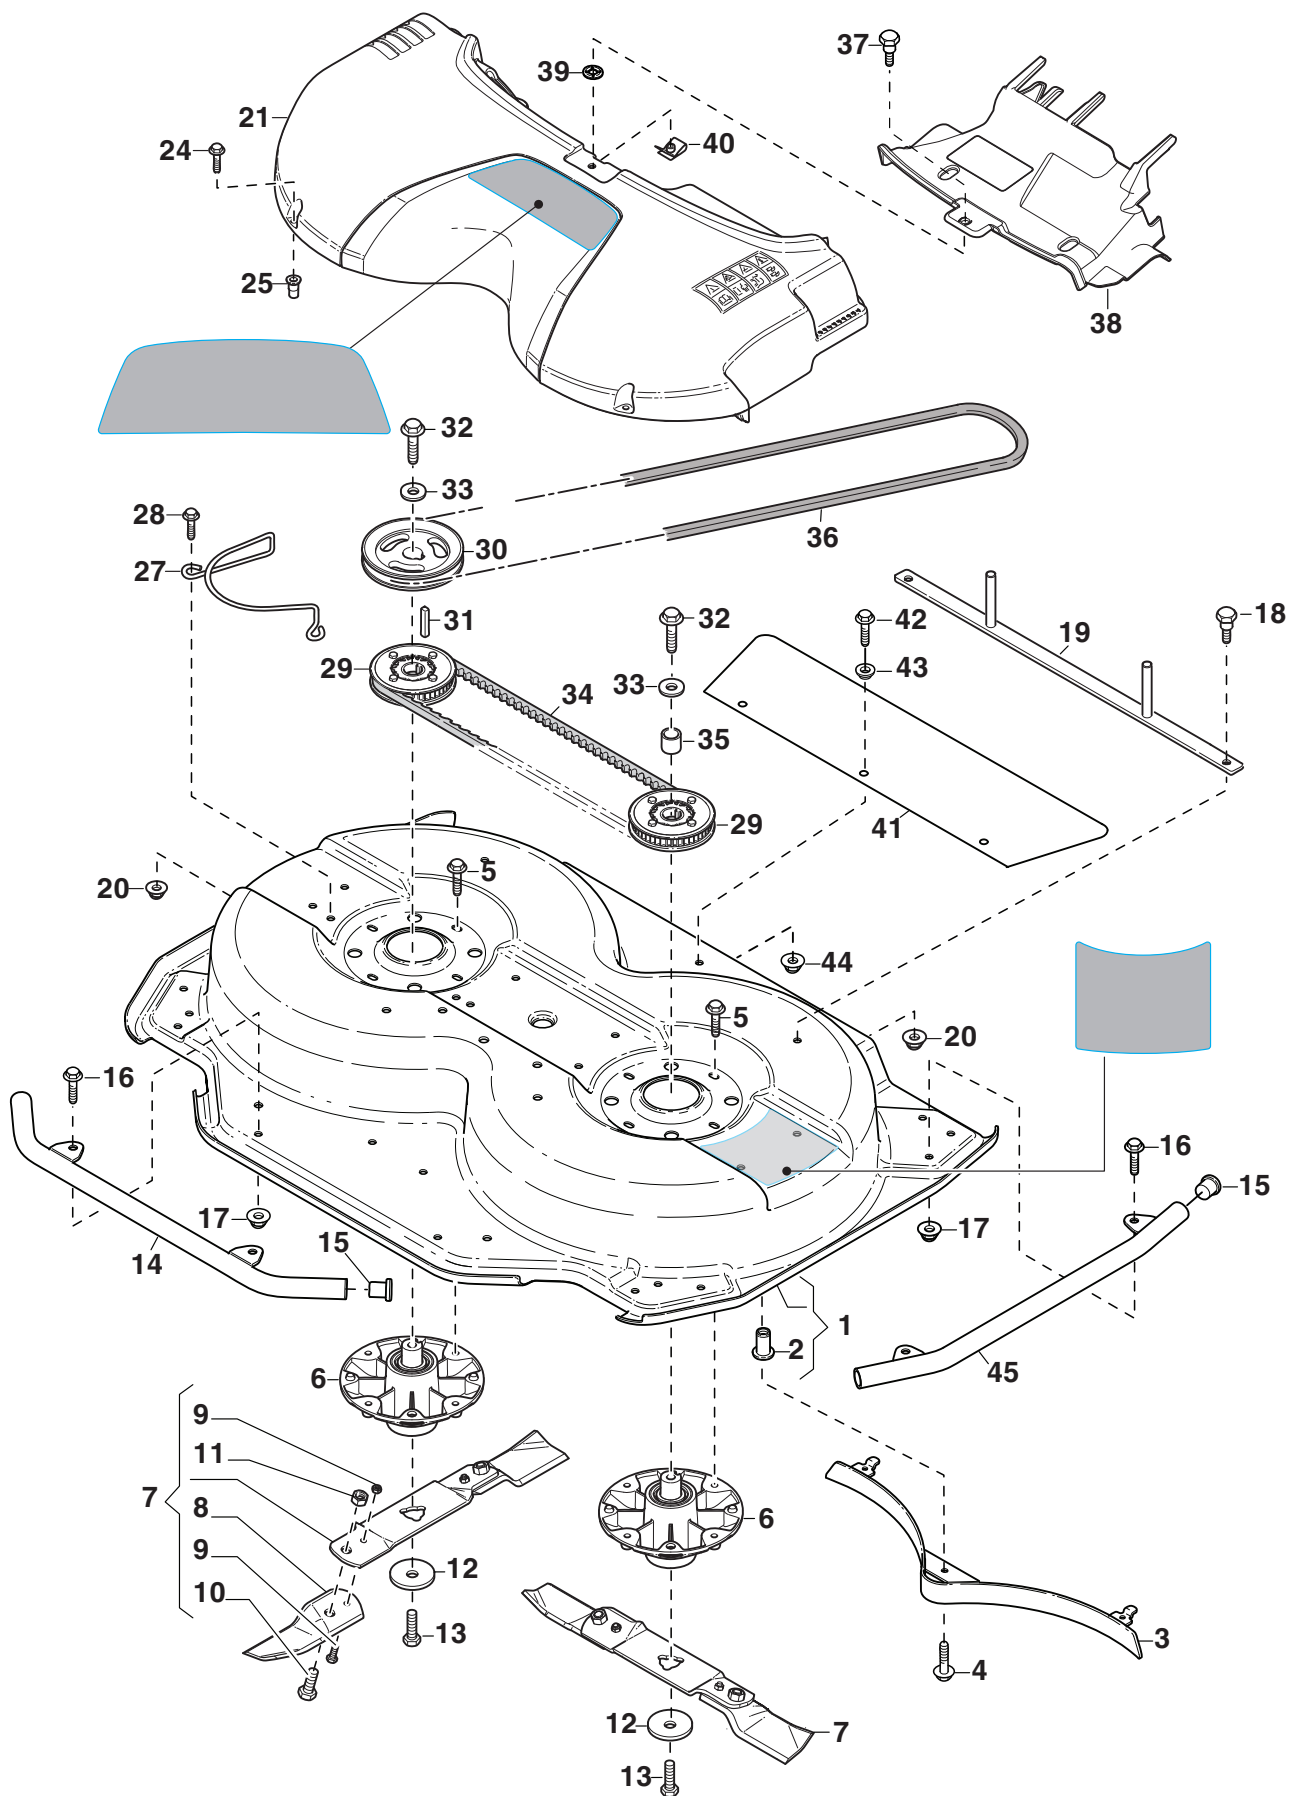

Utgåva Issue 7 - 2016		Transmission Knivar		Transmission and Blades	
Pos. Fig.	Antal Q.ty	Art nr Part No	Benämning	Description	Anmärkning Notes
1	1	387561501/0	Kapa-Gul 95C	Casing-Yellow 95C	
2	3	1134-5595-01	Blindnitmutter	Nut	
3	1	1134-6229-01	KombiPlugg 95C	Mulch Plug 95C	
4	1	9959-0820-16	Skruv	Screw	
5	8	9945-0825-16	Skruv	Screw	
6	2	1134-5831-01	Lagerbox Kpl	Bearing Box Assy	
7	1	1134-9117-01	Knivbalk Kpl (95C)	Blade Bar Assy (95C)	Sats 2 st/kit of 2
8	1	1134-9119-01	Knivsats Kpl	Blade Kit Assy	2 knivar/2 blade tips
9	1	1134-9054-01	Brytbultsats	Shear Bolt Kit	
10	2	1134-6311-01	Bult	Bolt	7/16" UNF
11	2	1134-6312-01	Mutter	Nut	7/16" UNF
12	2	1134-6211-01	Bricka	Washer	
13	2	112692395/1	Skruv	Screw	
14	1	387869259/0	Frontskydd-Gra	Front Guard Tube-Grey	
15	6	9403-0025-80	ÄndPlugg-Gra (lkp 25-21 G)	End Plug, Grey	
16	6	112800815/0	Skruv	Screw	
17	6	112154220/0	Mutter	Nut	
18	2	1134-0240-01	Ansattsskruv | Skruv	Shoulder screw | Screw	
19	1	1137-1082-01	Bygel	Bracket	
20	4	112154220/0	Mutter	Nut	
21	1	337060024/0	Remskydd	Belt cover	
24	2	9945-0825-16	Skruv	Screw	
25	2	1134-5595-01	Blindnitmutter	Nut	
27	1	1134-6429-01	Remstyrning	Belt Guide	
28	2	9959-0820-16	Skruv	Screw	
29	1	1134-9127-01	Kuggremskiva	Toothed Belt Pulley	Sats 2 st/kit of 2
30	1	1137-0011-01	Remskiva	Pulley	Ø = 161 mm
31	1	9600-0168-01	Kil	Key	
32	2	112692395/1	Skruv	Screw	
33	2	1134-5406-01	Bricka	Washer	
34	1	9585-0162-01	Kuggrem	Toothed Belt	
35	1	1134-5400-04	Distans	Spacer	
36	1	1134-9068-01	Kilrem	V-Belt	9585-0127-01
37	1	1134-0240-00	Skruv	Screw	
38	1	337600003/0	Remskydd	Belt cover	
39	1	9675-0016-02	Låsbricka starlock	Starlock	
40	1	1134-4620-02	Fjädermutter	Nut	
41	1	1134-6281-02	Gummiskydd	Rubber Guard	
42	3	112800815/0	Skruv	Screw	
43	3	1134-4185-01	Ansatsbricka	Flange Washer	
44	3	112154220/0	Mutter	Nut	
45	2	387869261/0	Sidoskydd-Gra 95C	Side Guard Tube-Grey 95C