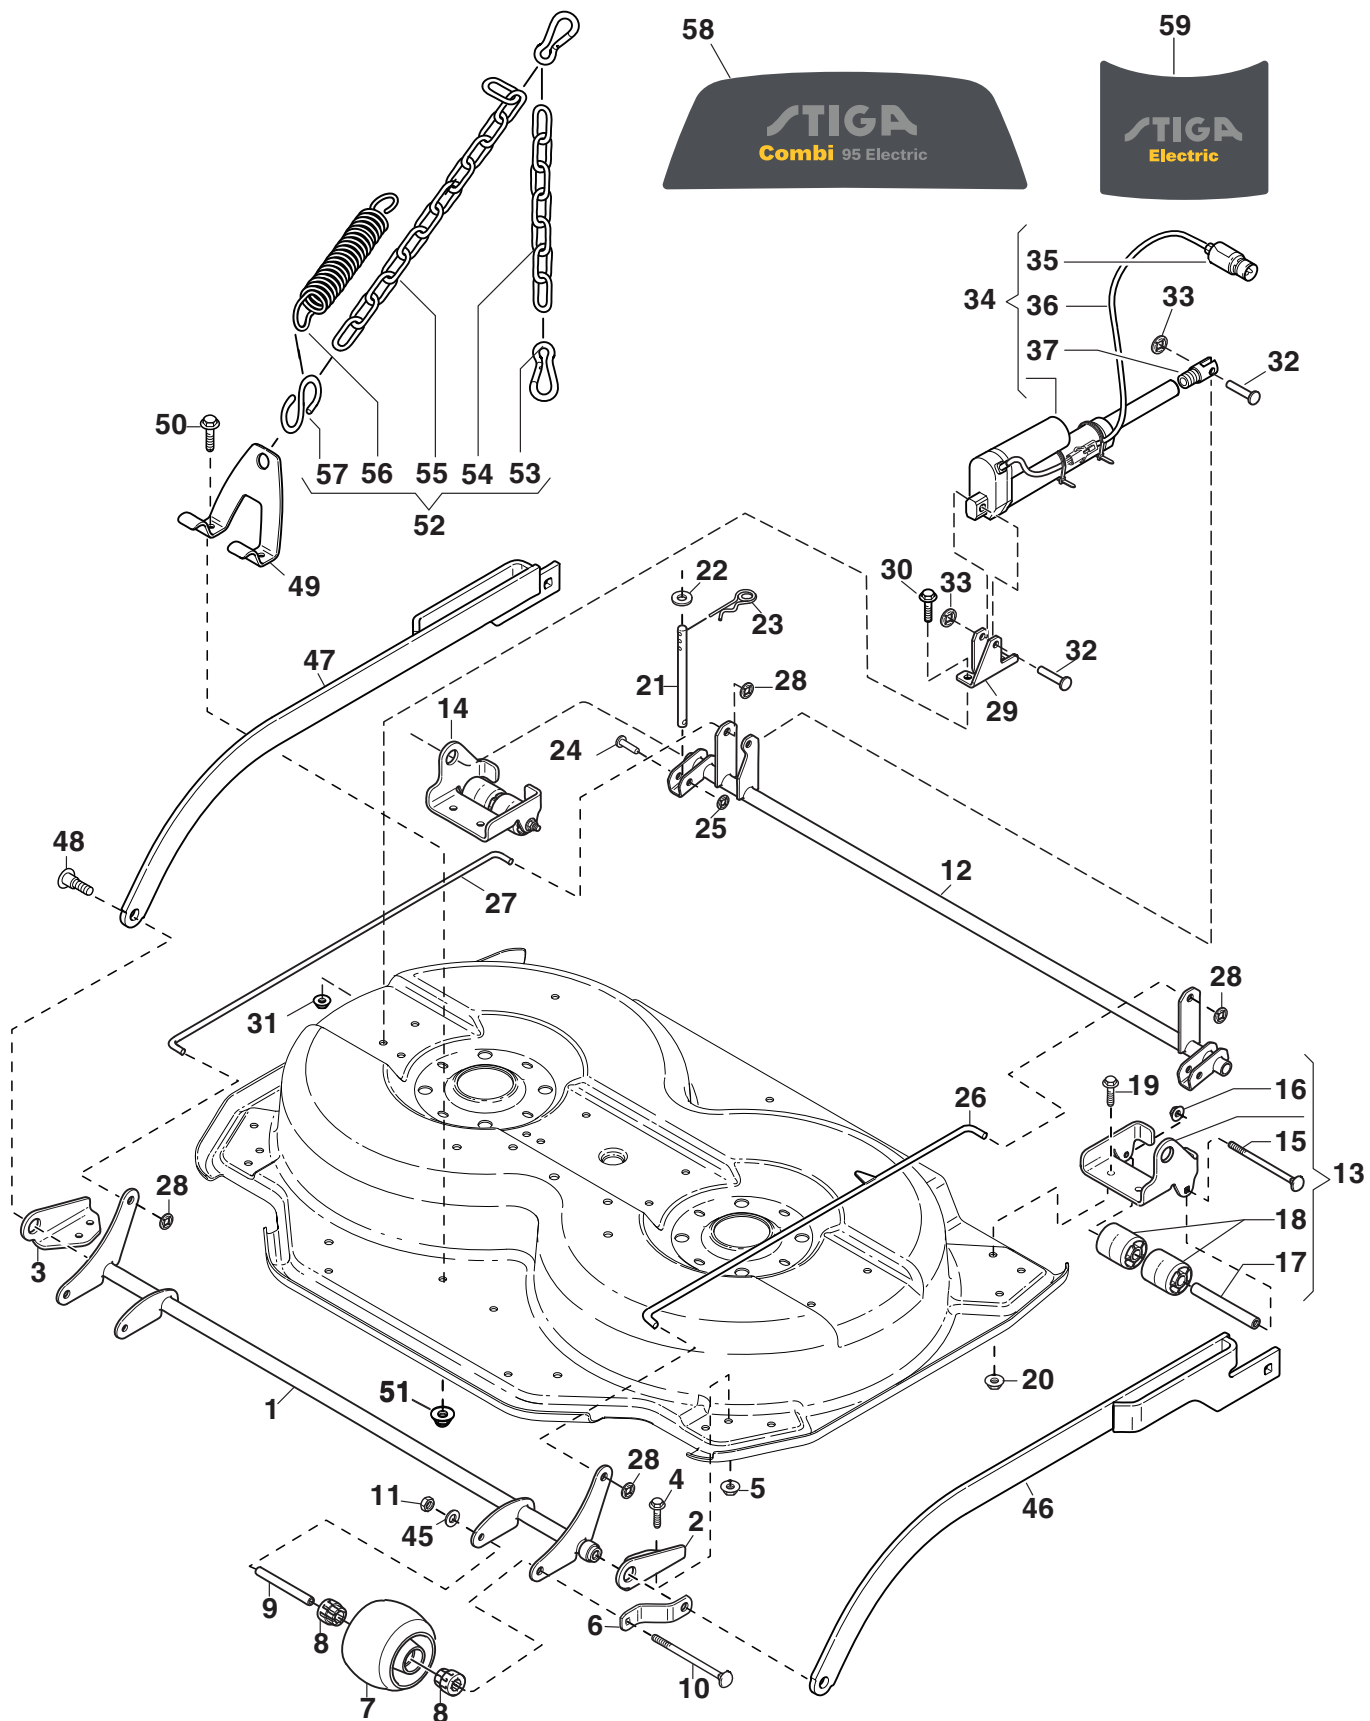

Utgåva Issue 7 - 2016		Reglage		Controls	
Pos. Fig.	Antal Q.ty	Art nr Part No	Benämning	Description	Anmärkning Notes
1	1	1134-6275-01	Framaxel-Gul (1-00)	Front Axle-Yellow	
2	1	1134-6214-01	Fäste Fram-Vä (Gul)	Bracket Front-Lh (Yellow)	
3	1	1134-6214-02	Fäste Fram-Hö (Gul)	Bracket Front-Rh (Yellow)	
4	4	112800815/0	Skruv	Screw	
5	4	112154220/0	Mutter	Nut	
6	2	387318275/0	Avbärare-Gra	Guide-Grey	
7	2	1134-4284-01	Hjul	Wheel	
8	4	1134-4319-01	Lager	Bearing	
9	2	1134-4318-01	Hjulaxel	Wheel Axle	
10	2	9897-0813-02	Skruv	Screw	
11	2	112155000/0	Mutter	Nut	
12	1	1134-6197-01	Bakaxel-Gul (1-00)	Rear Axle-Yellow	
13	1	1134-6282-01	Rulle-vä, m-fäste	Roller-Lh W.Bracket	Inkl. pos 15 - 18
14	1	1134-6282-02	Rulle-hö, m-fäste	Roller-Rh W.Bracket	Inkl. pos 15 - 18
15	1	9897-0813-02	Skruv	Screw	
16	1	112154220/0	Mutter	Nut	
17	1	1134-4318-01	Hjulaxel	Wheel Axle	
18	1	1134-9126-01	Stödrullar	Support Rollers	Sats 2 st/kit of 2
19	4	112800815/0	Skruv	Screw	
20	4	112154220/0	Mutter	Nut	
21	2	1134-6198-01	Sprint	Stud	
22	2	9699-0104-02	Bricka	Washer	
23	2	9598-2001-02	Harnalssprint (Hns 4 Dubbel)	Spring Pin	
24	2	9646-0098-22	Nit Kn 8X32	Rivet	
25	2	112604899/0	Starlock	Crown Fastener	
26	1	1134-6250-02	Tryckstang-Vä	Push Rod, Left	
27	1	1134-6246-02	Tryckstang-Hö	Push Rod, Right	
28	4	112604903/0	Bricka	Washer	
29	1	1134-6192-01	Fäste	Bracket	
30	2	112800815/0	Skruv	Screw	
31	2	112154220/0	Mutter	Nut	
32	2	9646-0098-22	Nit Kn 8X32	Rivet	
33	2	112604899/0	Starlock	Crown Fastener	
34	1	1134-6417-01	Ställdon	Electric Lifter	Inkl. pos 35 - 37
35	1	1134-6182-01	Hankontakt	Male Terminal	
36	1	1134-6418-02	Kabel (L485 Mm)	Cable	
37	1	1134-6373-01	Kolvstangsända	Rod End	
45	2	9699-0028-02	Bricka	Washer	
46	1	387106273/0	Aggregatsarm Kpl-Vä	Cutting Deck Arm Assy Lh	
47	1	387106271/0	Aggregatsarm Kpl-Hö	Cutting Deck Arm Assy Rh	
48	2	1134-6279-01	Ansattsskruv	Shoulder Bolt	
49	1	387773535/0	Lyftfäste-Gra	Lift Bracket-Grey	
50	2	112800815/0	Skruv	Screw	
51	2	112154220/0	Mutter	Nut	
52	1	1134-6363-01	Lyftfjäder Kpl	Lift Spring Assy	Inkl. pos 31 - 35
53	2	1134-5528-01	Karbinhake	Snap Hook	
54	1	1134-6368-02	Kedja	Chain	7 links
55	1	1134-6368-03	Kedja	Chain	12 links
56	1	1134-5625-01	Fjäder	Spring