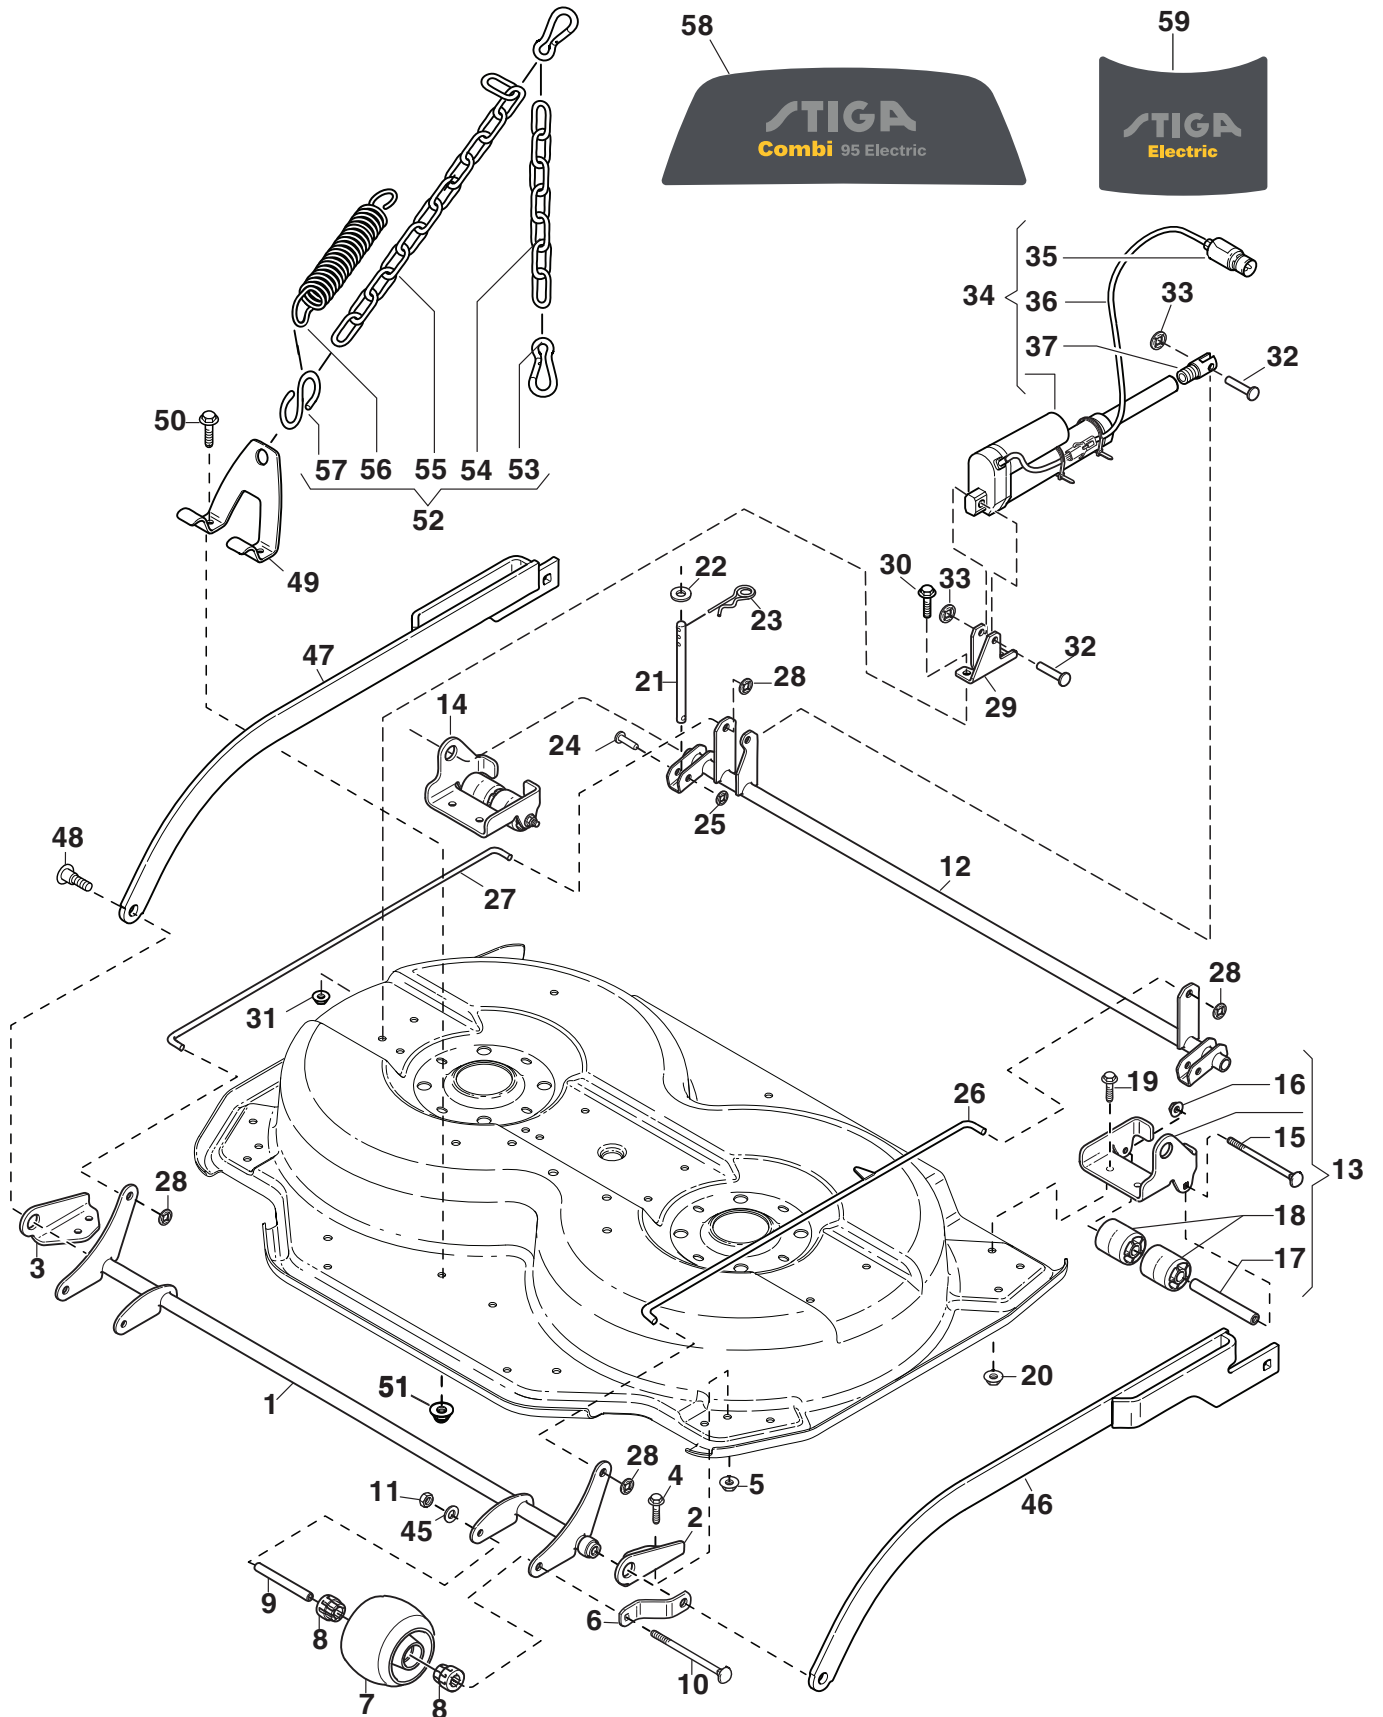

Utgåva Issue 7 - 2016		Reglage Controls			
Pos. Fig.	Antal Q.ty	Art nr Part No	Benämning	Description	Anmärkning Notes
57	1	1134-4623-01	Ess-Krok	S-Hook	
58	1	114368548/0	Dekal Combi 95 Electric	Label Combi 95 Electric	
59	1	114368564/0	Dekal Stiga Electric	Label Stiga Electric