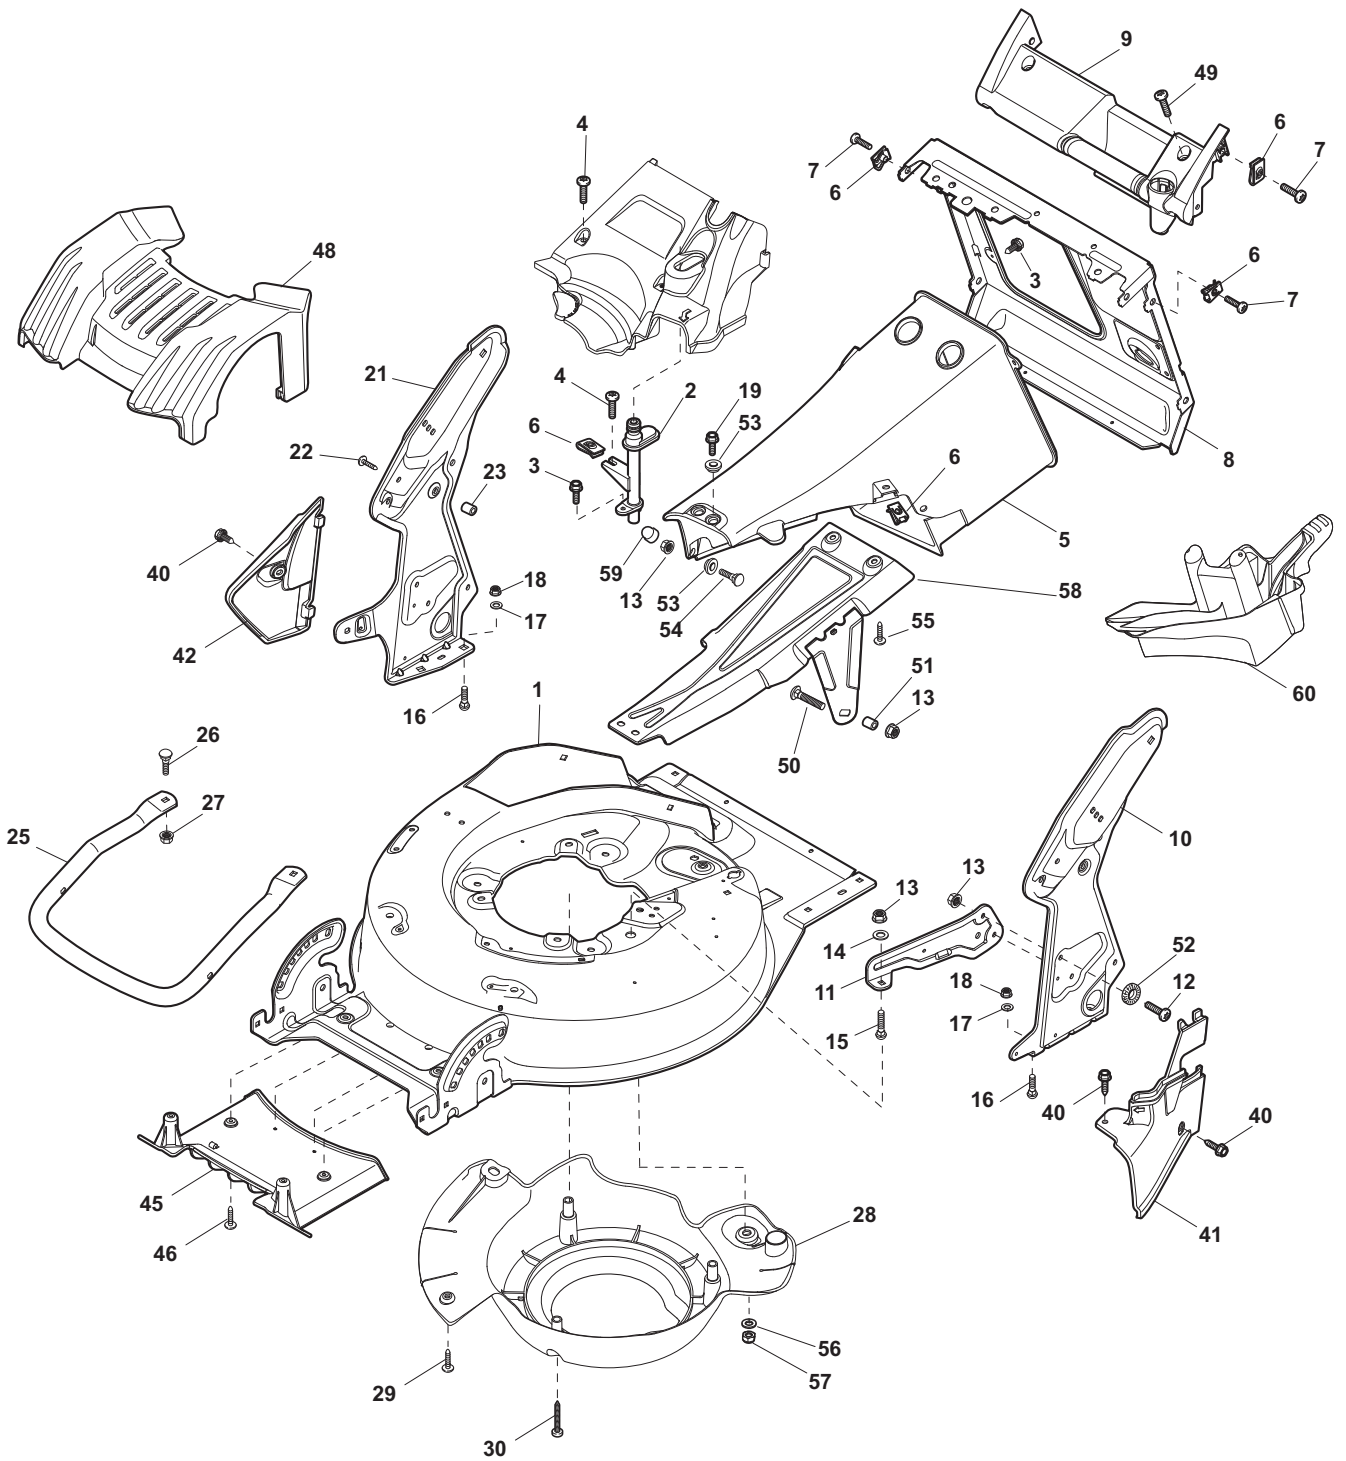

POS	PART. NO	Q.ty	DESCRIPTION	DESCRIZIONE	DESCRIPTION	BESCHREIBUNG	REMARKS
1	381004054/0	1	Deck Yellow	Chassis Giallo	Châssis Jaune	Gehäuse Gelb	
2	322034001/1	1	Washing Connection	Attacco Lavaggio	Attaque Lavage	Waschenverbindung	
3	125943004/0	5	Screw	Vite	Vis	Schraube	
4	112727802/0	2	Screw	Vite	Vis	Schraube	
5	322108294/0	1	Conveyor Yellow	Convogliatore Giallo	Convoyeur Jaune	Leitblechsatz Gelb	
6	112437507/0	12	Plate	Piastrina	Plaquette	Plättchen	
7	112727802/0	8	Screw	Vite	Vis	Schraube	
8	381545321/1	1	Rear Plate	Piastra Posteriore	Plaque Arriere	Hintere Platte	TR
8	381545323/1	1	Rear Plate	Piastra Posteriore	Plaque Arriere	Hintere Platte	TR/E
9	322785282/0	1	Support	Supporto	Support	Halter	
10	381545333/0	1	Bracket, L	Staffa Sx	Bride G	Pratze, Linke	
11	322545191/0	1	Support	Supporto	Support	Halter	
12	112727803/0	2	Screw	Vite	Vis	Schraube	
13	12154510/0	4	Nut	Dado	Ecrou	Mutter	
14	12521330/0	1	Washer	Rosetta	Rondelle	Scheibe	
15	12815200/0	1	Screw	Vite	Vis	Schraube	
16	12818690/0	4	Screw	Vite	Vis	Schraube	
17	12521350/0	4	Washer	Rosetta	Rondelle	Scheibe	
18	12155000/0	4	Nut	Dado	Ecrou	Mutter	
19	12729601/1	2	Screw	Vite	Vis	Schraube	
21	381545331/0	1	Bracket, R	Staffa Dx	Bride D	Pratze, Rechte	
22	112735662/1	2	Screw	Vite	Vis	Schraube	
23	122534128/0	2	Pin	Piolo	Bondon	Dübel	
25	381393702/0	2	Protection	Protezione	Protection	Schutz	
26	12815205/0	2	Screw	Vite	Vis	Schraube	
27	12154510/0	2	Nut	Dado	Ecrou	Mutter	
28	322060240/0	1	Protection Mulching	Carter Mulching	Protection Mulching	Schutz Mulching	
29	125943004/0	2	Screw	Vite	Vis	Schraube	
30	112735115/0	3	Screw	Vite	Vis	Schraube	
31	322500052/2	1	Shoe	Pattino	Bloc De Glissement	Gleitblock	
32	12731580/0	2	Screw	Vite	Vis	Schraube	
33	12521331/0	2	Washer	Rosetta	Rondelle	Scheibe	
34	381003338/0	1	Lever	Leva Comando	Levier	Hebel	
35	21660100/0	1	Washer	Rosetta	Rondelle	Scheibe	
36	12521370/0	1	Washer	Rondella	Rondelle	Scheibe	
37	12154210/0	1	Nut	Dado	Ecrou	Mutter	
38	322320009/0	1	Lever	Leva	Levier	Hebel	
39	122042022/0	1	Bush	Bussola	Douille	Buchse	
40	125943004/0	3	Screw	Vite	Vis	Schraube	
41	322109830/0	1	Guard Black	Carter Nero	Carter Noire	Blech Schwarz	
42	322109825/0	1	Guard Black	Carter Nero	Carter Noire	Blech Schwarz	
45	322500101/0	1	Air Intake Grill	Griglia Aspirazione	Grille D'Aspiration	Ansauggitter	
46	112728706/0	2	Screw	Vite	Vis	Schraube	
46	12728703/0	4	Screw	Vite	Vis	Schraube	
48	322226140/0	1	Mask, Yellow	Mascherina, Giallo	Mesque, Jaune	Maske, Gelb	
48	322226141/0	1	Mask, Black	Mascherina, Nero	Mesque, Noir	Maske, Schwarz	
49	112727801/0	2	Screw	Vite	Vis	Schraube	
50	112815270/0	2	Screw	Vite	Vis	Schraube	
51	122671664/0	2	Spacer	Distanziale	Entretoise	Distanzring	
52	12540040/0	2	Washer	Rosetta	Rondelle	Scheibe	
53	325160039/0	6	Spacer	Distanziale	Entretoise	Distanzring	
54	112794986/0	1	Screw	Vite	Vis	Schraube	
55	112727799/0	2	Screw	Vite	Vis	Schraube	
56	12521350/0	1	Washer	Rondella	Rondelle	Scheibe	
57	12155000/0	1	Nut	Dado	Ecrou	Mutter	
58	381608501/0	1	Stiffening Lower	Rinforzo Inf	Réinforcement Inf	Verstärkung	
59	18203853/0	1	Protection	Cappuccio	Capuchon	Stecker	
60	322140238/0	1	Deflector	Deflettore Mulching	Deflecteur	Deflektor