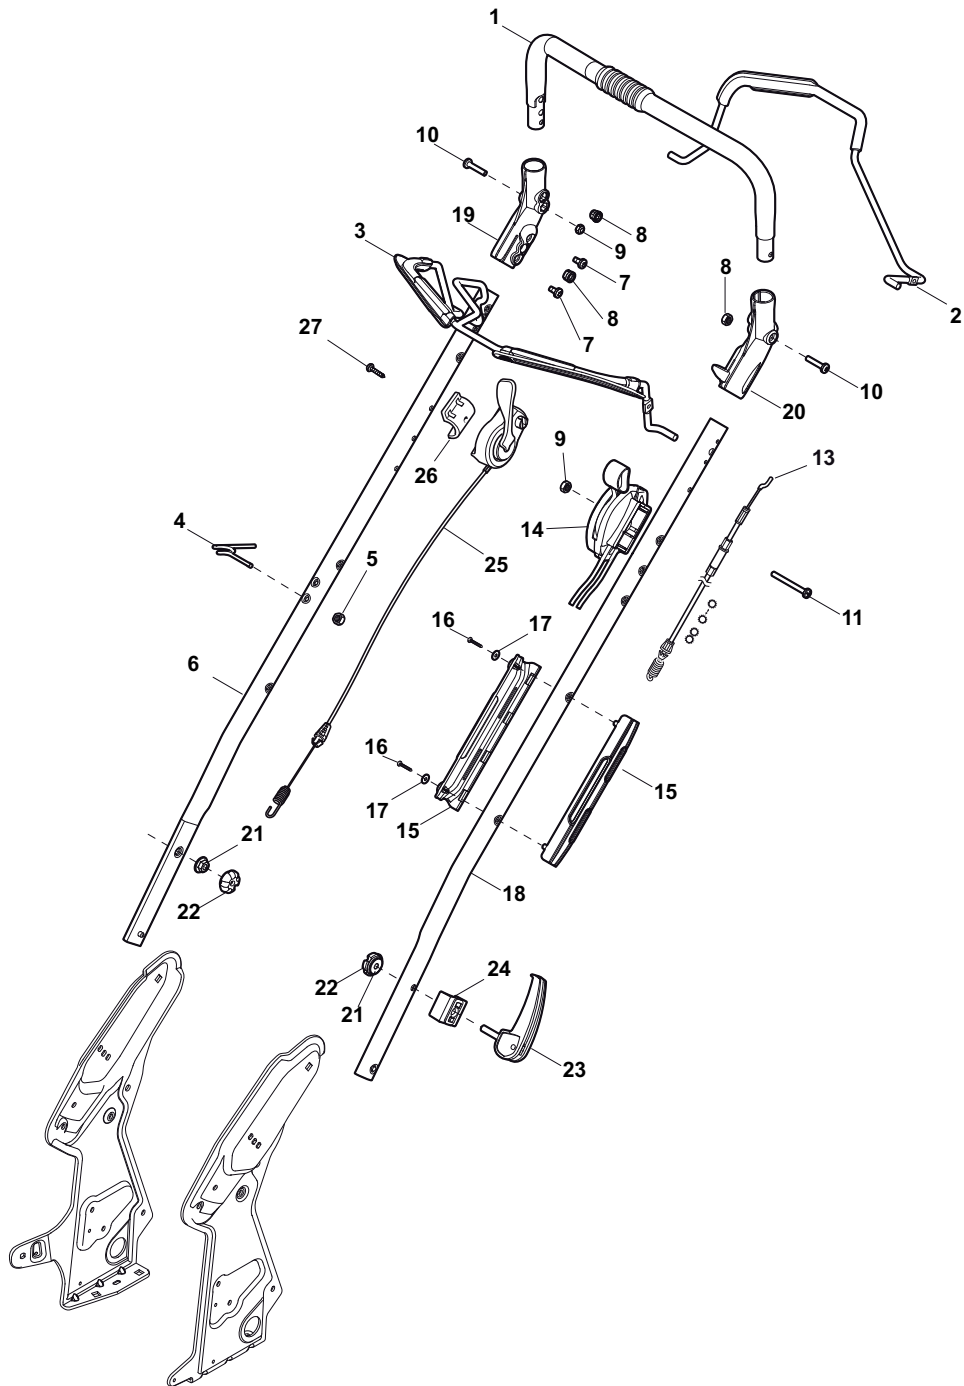

POS	PART. NO	Q.ty	DESCRIPTION	DESCRIZIONE	DESCRIPTION	BESCHREIBUNG	REMARKS
1	381006670/2	1	Handgrip	Impugnatura Manico	Poignée	Handgriff	
2	381003349/0	1	Lever, Driving	Leva Trazione	Levier Traction	Hebel, Antrieb	
3	381003346/0	1	Lever, Engine Brake	Leva Freno Motore	Levier Frein Moteur	Hebel, Motorbremse	
4	22430309/0	1	Guide Spring	Molla Guida	Ressort De Guide	Feder Führer	
5	12154330/0	1	Nut	Dado	Ecrou	Mutter	
6	381006895/0	1	Handle Black, R	Manico Nero, Dx	Mancheron Noire, D	Holm Schwarz, Rechte	
6	381006821/0	1	Handle Grey, R	Manico Grigio, Dx	Mancheron Gris, D	Holm Grau, Rechte	
7	112735662/1	4	Screw	Vite	Vis	Schraube	
8	322041967/1	3	Bush	Bussola	Douille	Buchse	
9	12154510/0	3	Nut	Dado	Ecrou	Mutter	
10	112728721/0	2	Screw	Vite	Vis	Schraube	
11	12727786/0	1	Screw	Vite	Vis	Schraube	
13	381030067/0	1	Cable, Rear Drive	Cavo Comando Trazione	Câble, Commande Traction	Kabel, Antrieb	
14	181005509/0	1	Throttle Cable	Cavo Acceleratore	Cable, Accelérateur	Gashebel Kabel	Honda
14	181005510/0	1	Throttle Cable	Cavo Acceleratore	Cable, Accelérateur	Gashebel Kabel	B&S
15	322806644/0	1	Protection	Protezione	Protection	Schutz	
16	12727812/0	2	Screw	Vite	Vis	Schraube	
17	112523000/1	2	Washer	Rosetta	Rondelle	Scheibe	
18	381006897/0	1	Handle Black, L	Manico Nero, Sx	Mancheron Noire, G	Holm Schwarz, Linke	
18	381006823/0	1	Handle Grey, L	Manico Grigio, Sx	Mancheron Gris, G	Holm Grau, Linke	
19	322488301/0	1	Support	Supporto	Support	Halter	
20	322488303/0	1	Support	Supporto	Support	Halter	
21	112154220/0	2	Nut	Dado	Ecrou	Mutter	
22	322399835/0	2	Knob	Manopolina	Poignée	Griff	
23	381003253/0	2	Handle	Maniglia	Poignée	Griff	
24	322680017/0	2	Support	Supporto	Support	Halter	
25	381030064/0	1	Cable, Mechanical Clutch	Cavo Comando Frizione Meccanica	Câble, Commande Embrayage Mecanique	Kabel, Mechanische Kupplung	
26	322000020/0	1	Support	Supporto	Support	Halter	
27	12727786/0	2	Screw	Vite	Vis	Schraube