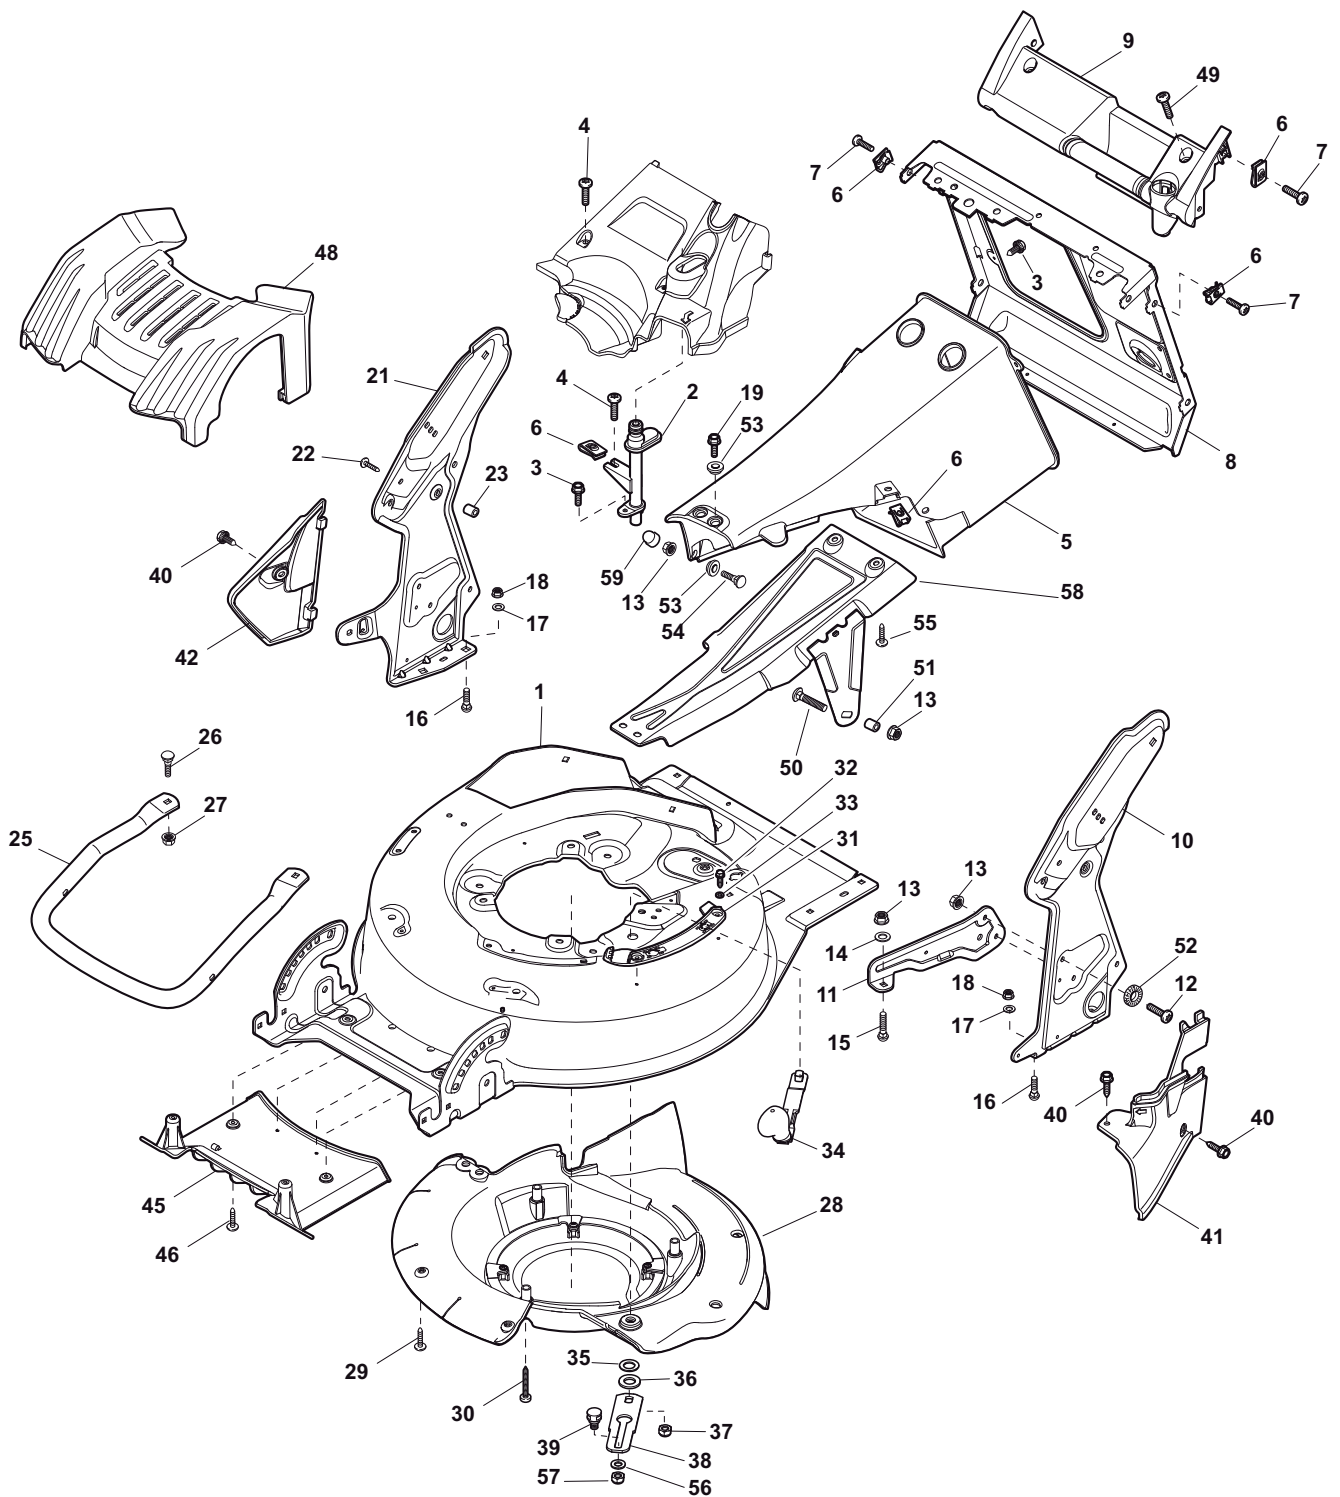

POS	PART. NO	Q.ty	DESCRIPTION	DESCRIZIONE	DESCRIPTION	BESCHREIBUNG	REMARKS
1	381003865/0	1	Deck Yellow	Chassis Giallo	Châssis Jaune	Gehäuse Gelb	
1	381003943/0	1	Deck INOX	Chassis INOX	Châssis INOX	Gehäuse INOX	
2	322034001/1	1	Washing Connection	Attacco Acqua	Attaque Lavage	Waschenverbindung	
3	125943004/0	5	Screw	Vite	Vis	Schraube	
4	112727802/0	2	Screw	Vite	Vis	Schraube	
5	322108297/0	1	Conveyor Yellow	Convogliatore Giallo	Convoyeur Jaune	Leitblechsatz Gelb	
6	112437507/0	12	Plate	Piastrina	Plaquette	Plättchen	
7	112727802/0	8	Screw	Vite	Vis	Schraube	
8	381545321/1	1	Rear Plate	Piastra Posteriore	Plaque Arriere	Hintere Platte	TR
8	381545323/1	1	Rear Plate	Piastra Posteriore	Plaque Arriere	Hintere Platte	TR/E
9	322785282/0	1	Support	Supporto	Support	Halter	
10	381545333/0	1	Bracket, L	Staffa Sx	Bride G	Pratze, Linke	
11	322545191/0	1	Support	Supporto	Support	Halter	
12	112727803/0	2	Screw	Vite	Vis	Schraube	
13	12154510/0	4	Nut	Dado	Ecrou	Mutter	
14	12521330/0	1	Washer	Rosetta	Rondelle	Scheibe	
15	12815200/0	1	Screw	Vite	Vis	Schraube	
16	12818690/0	4	Screw	Vite	Vis	Schraube	
17	12521350/0	4	Washer	Rosetta	Rondelle	Scheibe	
18	12155000/0	4	Nut	Dado	Ecrou	Mutter	
19	12729601/1	2	Screw	Vite	Vis	Schraube	
21	381545331/0	1	Bracket, R	Staffa Dx	Bride D	Pratze, Rechte	
22	112735662/1	2	Screw	Vite	Vis	Schraube	
23	122534128/0	2	Pin	Piolo	Bondon	Dübel	
25	381393701/1	2	Protection	Protezione	Protection	Schutz	
26	12815205/0	2	Screw	Vite	Vis	Schraube	
27	12154510/0	2	Nut	Dado	Ecrou	Mutter	
28	381102202/0	1	Protection Mulching	Carter Mulching	Protection Mulching	Schutz Mulching	
29	125943004/0	2	Screw	Vite	Vis	Schraube	
30	112735115/0	3	Screw	Vite	Vis	Schraube	
31	322500052/2	1	Shoe	Pattino	Bloc De Glissement	Gleitblock	
32	12731580/0	2	Screw	Vite	Vis	Schraube	
33	12521331/0	2	Washer	Rosetta	Rondelle	Scheibe	
34	381003338/0	1	Lever	Leva Comando	Levier	Hebel	
35	21660100/0	1	Washer	Rosetta	Rondelle	Scheibe	
36	12521370/0	1	Washer	Rondella	Rondelle	Scheibe	
37	12154210/0	1	Nut	Dado	Ecrou	Mutter	
38	322320009/0	1	Lever	Leva	Levier	Hebel	
39	122042022/0	1	Bush	Bussola	Douille	Buchse	
40	125943004/0	3	Screw	Vite	Vis	Schraube	
41	322109826/0	1	Guard Black	Carter Nero	Carter Noire	Blech Schwarz	
42	322109825/0	1	Guard Black	Carter Nero	Carter Noire	Blech Schwarz	
45	322500100/0	1	Air Intake Grill	Griglia Aspirazione	Grille D'Aspiration	Ansauggitter	
46	112728706/0	6	Screw	Vite	Vis	Schraube	
48	322226135/0	1	Mask, Yellow	Mascherina, Giallo	Mesque, Jaune	Maske, Gelb	
48	322226138/0	1	Mask, Black	Mascherina, Nero	Mesque, Noir	Maske, Schwarz	
49	112727801/0	2	Screw	Vite	Vis	Schraube	
50	112815270/0	2	Screw	Vite	Vis	Schraube	
51	122671664/0	2	Spacer	Distanziale	Entretoise	Distanzring	
52	12540040/0	2	Washer	Rosetta	Rondelle	Scheibe	
53	325160039/0	6	Spacer	Distanziale	Entretoise	Distanzring	
54	112794986/0	1	Screw	Vite	Vis	Schraube	
55	112727799/0	2	Screw	Vite	Vis	Schraube	
56	12521350/0	1	Washer	Rondella	Rondelle	Scheibe	
57	12155000/0	1	Nut	Dado	Ecrou	Mutter	
58	381608501/0	1	Stiffening Lower	Rinforzo Inf	Réinforcement Inf	Verstärkung	
59	18203853/0	1	Protection	Cappuccio	Capuchon	Stecker