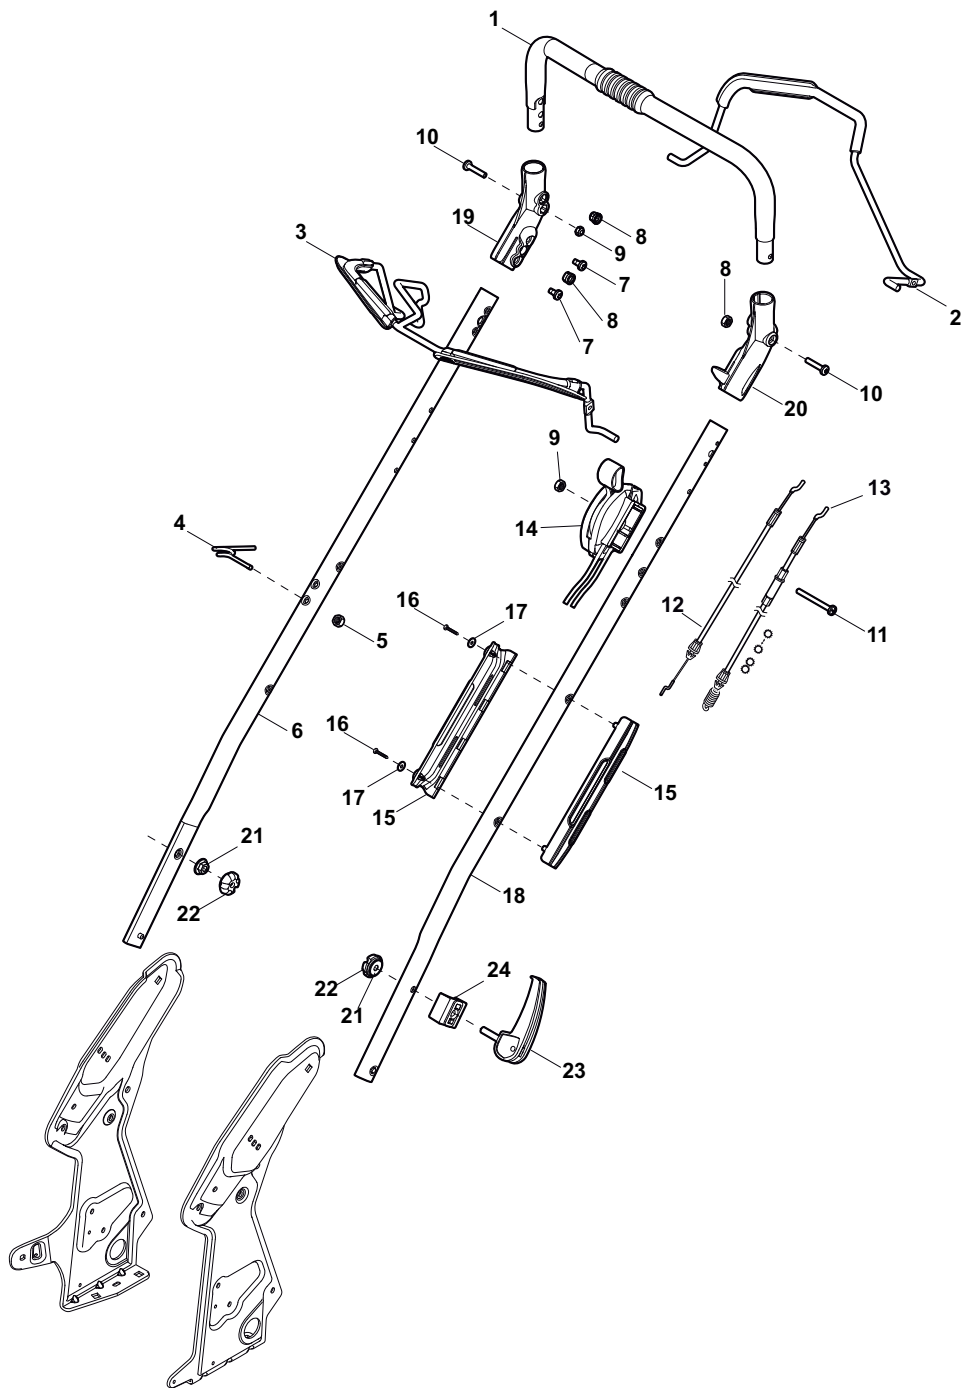

POS	PART. NO	Q.ty	DESCRIPTION	DESCRIZIONE	DESCRIPTION	BESCHREIBUNG	REMARKS
1	381006670/2	1	Handgrip	Impugnatura Manico	Poignée	Handgriff	
2	381003349/0	1	Lever, Driving	Leva Trazione	Levier Traction	Hebel, Antrieb	
3	381003344/0	1	Lever, Engine Brake	Leva Freno Motore	Levier Frein Moteur	Hebel, Motorbremse	
4	22430309/0	1	Guide Spring	Molla Guida	Ressort De Guide	Feder Führer	
5	12154330/0	1	Nut	Dado	Ecrou	Mutter	
6	381006895/0	1	Handle Black, R	Manico Nero, Parte Dx	Mancheron Noire, D	Holm Schwarz, Rechte	
6	381006821/0	1	Handle Grey, R	Manico Grigio, Parte Dx	Mancheron Gris, D	Holm Grau, Rechte	
7	112735662/1	4	Screw	Vite	Vis	Schraube	
8	322041967/1	4	Bush	Bussola	Douille	Buchse	
9	12154510/0	3	Nut	Dado	Ecrou	Mutter	
10	112728721/0	2	Screw	Vite	Vis	Schraube	
11	12727786/0	1	Screw	Vite	Vis	Schraube	
12	181030065/0	1	Cable, Thread Eng. Brake	Cavo Freno Motore	Cable Frein Moteur	Kabel, Motorbremse	
13	381030067/0	1	Cable, Rear Drive	Cavo Comando Trazione	Câble, Commande Traction	Kabel, Antrieb	
14	181005501/1	1	Throttle Cable	Cavo Acceleratore	Cable, Accelérateur	Gashebel Kabel	GGP
14	181005503/1	1	Throttle Cable	Cavo Acceleratore	Cable, Accelérateur	Gashebel Kabel	Honda
14	181005502/1	1	Throttle Cable	Cavo Acceleratore	Cable, Accelérateur	Gashebel Kabel	B&S
15	322806644/0	1	Protection	Protezione	Protection	Schutz	
16	12727812/0	2	Screw	Vite	Vis	Schraube	
17	112523000/1	2	Washer	Rosetta	Rondelle	Scheibe	
18	381006897/0	1	Handle Black, L	Manico Nero, Sx	Mancheron Noire, G	Holm Schwarz, Linke	
18	381006823/0	1	Handle Grey, L	Manico Grigio, Sx	Mancheron Gris, G	Holm Grau, Linke	
19	322488301/0	1	Support	Supporto	Support	Halter	
20	322488303/0	1	Support	Supporto	Support	Halter	
21	112154220/0	2	Nut	Dado	Ecrou	Mutter	
22	322399835/0	2	Knob	Manopolina	Poignée	Griff	
23	381003253/0	2	Handle	Maniglia	Poignée	Griff	
24	322680017/0	2	Support	Supporto	Support	Halter