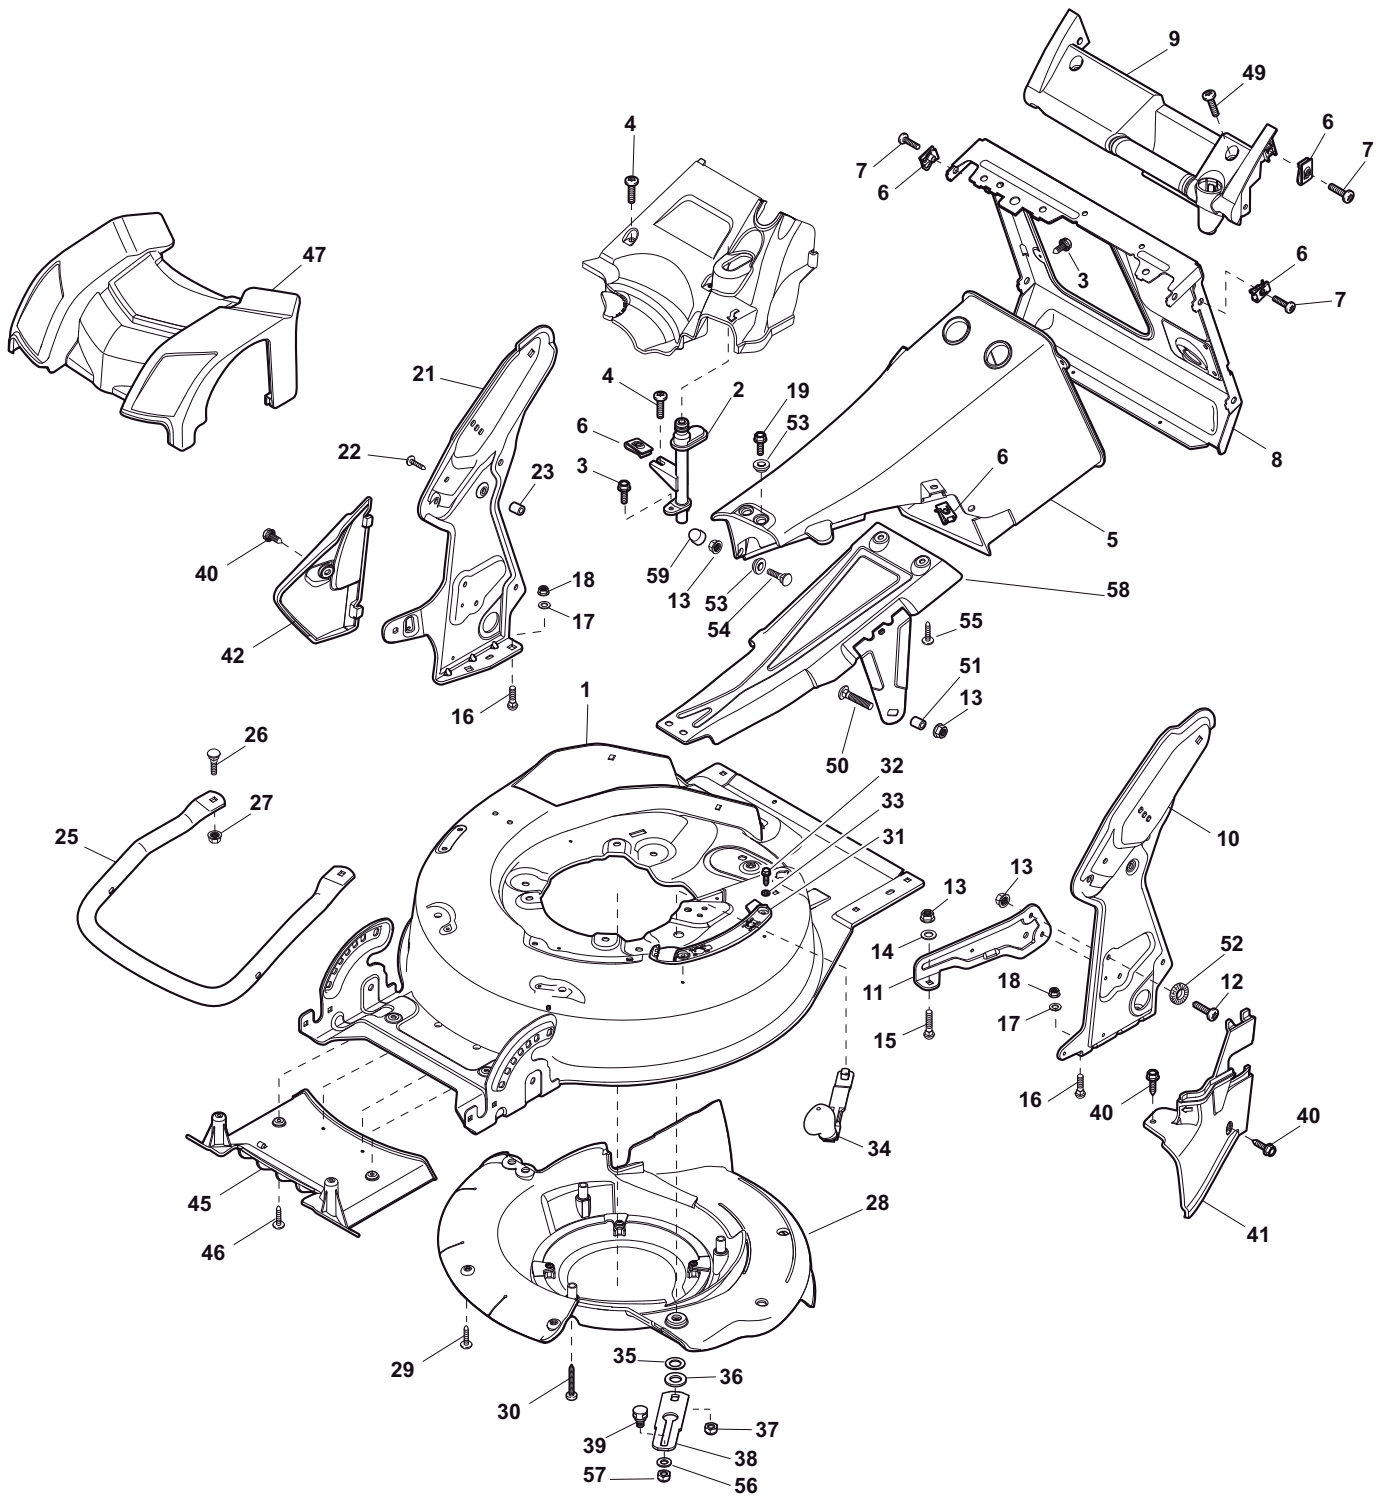

POS	PART. NO	Q.ty	DESCRIPTION	DESCRIZIONE	DESCRIPTION	BESCHREIBUNG	REMARKS
1	381003867/0	1	Deck Grey	Chassis Grigio	Châssis Gris	Gehäuse Grau	
1	381003943/0	1	Deck INOX	Chassis INOX	Châssis INOX	Gehäuse INOX	
2	322034001/1	1	Washing Connection	Attacco Acqua	Attaque Lavage	Waschenverbindung	
3	125943004/0	5	Screw	Vite	Vis	Schraube	
4	112727802/0	2	Screw	Vite	Vis	Schraube	
5	322108296/0	1	Conveyor Red	Convogliatore Rosso	Convoyeur Rouge	Leitblechsatz Rot	
6	112437507/0	12	Plate	Piastrina	Plaquette	Plättchen	
7	112727802/0	8	Screw	Vite	Vis	Schraube	
8	381545321/1	1	Rear Plate	Piastra Posteriore	Plaque Arriere	Hintere Platte	TR
8	381545323/1	1	Rear Plate	Piastra Posteriore	Plaque Arriere	Hintere Platte	TR/E
9	322785282/0	1	Support	Supporto	Support	Halter	
10	381545333/0	1	Bracket, L	Staffa Sx	Bride G	Pratze, Linke	
11	322545191/0	1	Support	Supporto	Support	Halter	
12	112727803/0	2	Screw	Vite	Vis	Schraube	
13	12154510/0	4	Nut	Dado	Ecrou	Mutter	
14	12521330/0	1	Washer	Rosetta	Rondelle	Scheibe	
15	12815200/0	1	Screw	Vite	Vis	Schraube	
16	12818690/0	4	Screw	Vite	Vis	Schraube	
17	12521350/0	4	Washer	Rosetta	Rondelle	Scheibe	
18	12155000/0	4	Nut	Dado	Ecrou	Mutter	
19	12729601/1	2	Screw	Vite	Vis	Schraube	
21	381545331/0	1	Bracket, R	Staffa Dx	Bride D	Pratze, Rechte	
22	112735662/1	2	Screw	Vite	Vis	Schraube	
23	122534128/0	2	Pin	Piolo	Bondon	Dübel	
25	381393701/1	2	Protection	Protezione	Protection	Schutz	
26	12815205/0	2	Screw	Vite	Vis	Schraube	
27	12154510/0	2	Nut	Dado	Ecrou	Mutter	
28	381102202/0	1	Protection Mulching	Carter Mulching	Protection Mulching	Schutz Mulching	
29	125943004/0	2	Screw	Vite	Vis	Schraube	
30	112735115/0	3	Screw	Vite	Vis	Schraube	
31	322500052/2	1	Shoe	Pattino	Bloc De Glissement	Gleitblock	
32	12731580/0	2	Screw	Vite	Vis	Schraube	
33	12521331/0	2	Washer	Rosetta	Rondelle	Scheibe	
34	381003338/0	1	Lever	Leva Comando	Levier	Hebel	
35	21660100/0	1	Washer	Rosetta	Rondelle	Scheibe	
36	12521370/0	1	Washer	Rondella	Rondelle	Scheibe	
37	12154210/0	1	Nut	Dado	Ecrou	Mutter	
38	322320009/0	1	Lever	Leva	Levier	Hebel	
39	122042022/0	1	Bush	Bussola	Douille	Buchse	
40	125943004/0	3	Screw	Vite	Vis	Schraube	
41	322109826/0	1	Guard Black	Carter Nero	Carter Noire	Blech Schwarz	
42	322109825/0	1	Guard Black	Carter Nero	Carter Noire	Blech Schwarz	
45	322500100/0	1	Air Intake Grill	Griglia Aspirazione	Grille D'Aspiration	Ansauggitter	
46	112728706/0	6	Screw	Vite	Vis	Schraube	
47	322226134/0	1	Mask, Red	Mascherina, Rosso	Mesque, Rouge	Maske, Rot	
49	112727801/0	2	Screw	Vite	Vis	Schraube	
50	112815270/0	2	Screw	Vite	Vis	Schraube	
51	122671664/0	2	Spacer	Distanziale	Entretoise	Distanzring	
52	12540040/0	2	Washer	Rosetta	Rondelle	Scheibe	
53	325160039/0	6	Spacer	Distanziale	Entretoise	Distanzring	
54	112794986/0	1	Screw	Vite	Vis	Schraube	
55	112727799/0	2	Screw	Vite	Vis	Schraube	
56	12521350/0	1	Washer	Rondella	Rondelle	Scheibe	
57	12155000/0	1	Nut	Dado	Ecrou	Mutter	
58	381608501/0	1	Stiffening Lower	Rinforzo Inf	Réinforcement Inf	Verstärkung	
59	18203853/0	1	Protection	Capuccio	Capuchon	Stecker