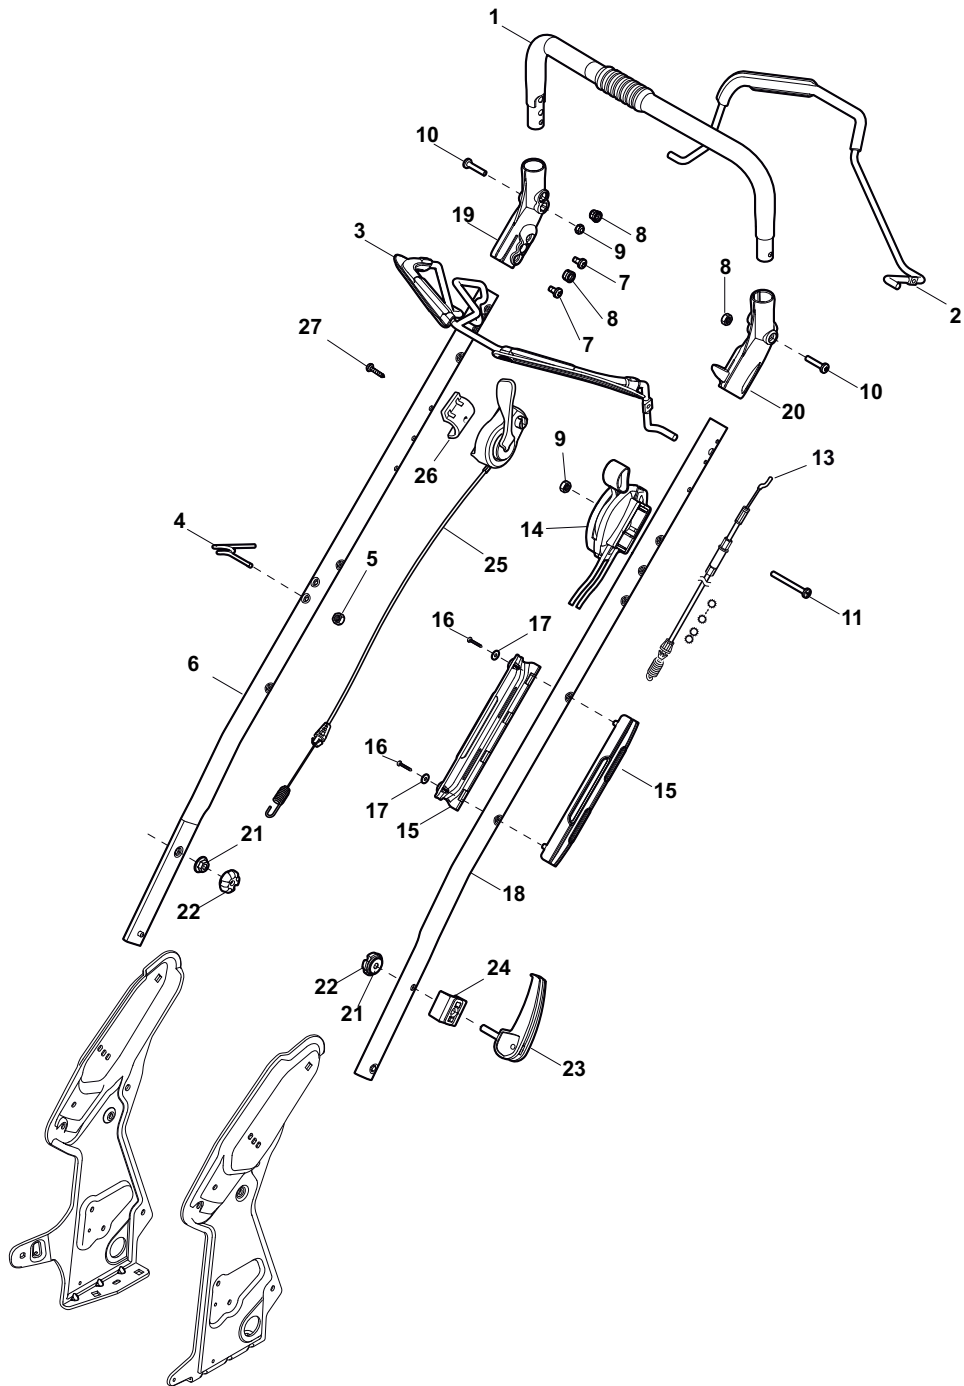

POS	PART. NO	Q.ty	DESCRIPTION	DESCRIZIONE	DESCRIPTION	BESCHREIBUNG	REMARKS
1	381006670/2	1	Handgrip	Impugnatura Manico	Poignée	Handgriff	
2	381003349/0	1	Lever, Driving	Leva Trazione	Levier Traction	Hebel, Antrieb	
3	381003346/0	1	Lever, Engine Brake	Leva Freno Motore	Levier Frein Moteur	Hebel, Motorbremse	
4	22430309/0	1	Guide Spring	Molla Guida	Ressort De Guide	Feder Führer	
5	12154330/0	1	Nut	Dado	Ecrou	Mutter	
6	381006895/0	1	Handle Black, R	Manico Nero, Dx	Mancheron Noire, D	Holm Schwarz, Rechte	
6	381006821/0	1	Handle Grey, R	Manico Grigio, Dx	Mancheron Gris, D	Holm Grau, Rechte	
7	112735662/1	4	Screw	Vite	Vis	Schraube	
8	322041967/1	3	Bush	Bussola	Douille	Buchse	
9	12154510/0	3	Nut	Dado	Ecrou	Mutter	
10	112728721/0	2	Screw	Vite	Vis	Schraube	
11	12727786/0	1	Screw	Vite	Vis	Schraube	
13	381030067/0	1	Cable, Rear Drive	Cavo Comando Trazione	Câble, Commande Traction	Kabel, Antrieb	
14	181005505/1	1	Throttle Cable	Cavo Acceleratore	Cable, Accelérateur	Gashebel Kabel	Honda
14	181005506/1	1	Throttle Cable	Cavo Acceleratore	Cable, Accelérateur	Gashebel Kabel	B&S
15	322806644/0	1	Protection	Protezione	Protection	Schutz	
16	12727812/0	2	Screw	Vite	Vis	Schraube	
17	112523000/1	2	Washer	Rosetta	Rondelle	Scheibe	
18	381006897/0	1	Handle Black, L	Manico Nero, Sx	Mancheron Noire, G	Holm Schwarz, Linke	
18	381006823/0	1	Handle Grey, L	Manico Grigio, Sx	Mancheron Gris, G	Holm Grau, Linke	
19	322488301/0	1	Support	Supporto	Support	Halter	
20	322488303/0	1	Support	Supporto	Support	Halter	
21	112154220/0	2	Nut	Dado	Ecrou	Mutter	
22	322399835/0	2	Knob	Manopolina	Poignée	Griff	
23	381003253/0	2	Handle	Maniglia	Poignée	Griff	
24	322680017/0	2	Support	Supporto	Support	Halter	
25	381030064/0	1	Cable, Mechanical Clutch	Cavo Comando Frizione Meccanica	Câble, Commande Embrayage Mecanique	Kabel, Mechanische Kupplung	
26	322000020/0	1	Support	Supporto	Support	Halter	
27	12727786/0	2	Screw	Vite	Vis	Schraube