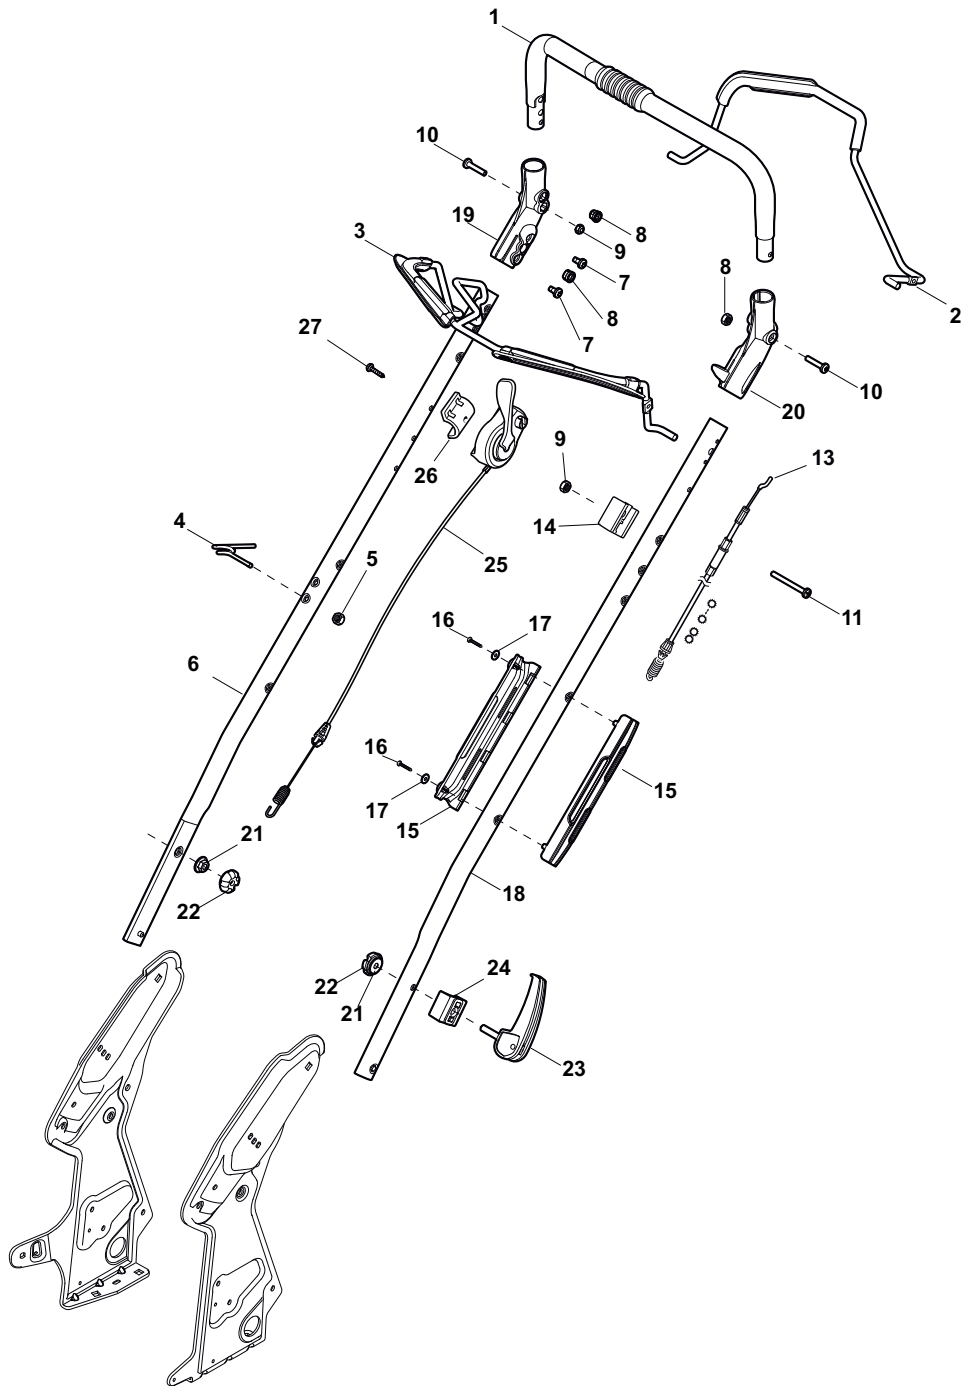

POS	PART. NO	Q.ty	DESCRIPTION	DESCRIZIONE	DESCRIPTION	BESCHREIBUNG	REMARKS
1	381006670/2	1	Handgrip	Impugnatura Manico	Poignée	Handgriff	
2	381003349/0	1	Lever, Driving	Leva Trazione	Levier Traction	Hebel, Antrieb	
3	381003346/0	1	Lever, Engine Brake	Leva Freno Motore	Levier Frein Moteur	Hebel, Motorbremse	
4	22430309/0	1	Guide Spring	Molla Guida	Ressort De Guide	Feder Führer	
5	12154330/0	1	Nut	Dado	Ecrou	Mutter	
6	381006895/0	1	Handle Black, R	Manico Nero, Dx	Mancheron Noire, D	Holm Schwarz, Rechte	
6	381006821/0	1	Handle Grey, R	Manico Grigio, Dx	Mancheron Gris, D	Holm Grau, Rechte	
7	112735662/1	4	Screw	Vite	Vis	Schraube	
8	322041967/1	3	Bush	Bussola	Douille	Buchse	
9	12154510/0	3	Nut	Dado	Ecrou	Mutter	
10	112728721/0	2	Screw	Vite	Vis	Schraube	
11	12727784/0	1	Screw	Vite	Vis	Schraube	
13	381030068/0	1	Cable, Rear Drive	Cavo Comando Trazione	Câble, Commande Traction	Kabel, Antrieb	
14	322551639/0	1	Plate	Piastrina	Plaquette	Plättchen	
15	322806644/0	1	Protection	Protezione	Protection	Schutz	
16	12727812/0	2	Screw	Vite	Vis	Schraube	
17	112523000/1	2	Washer	Rosetta	Rondelle	Scheibe	
18	381006897/0	1	Handle Black, L	Manico Nero, Sx	Mancheron Noire, G	Holm Schwarz, Linke	
18	381006823/0	1	Handle Grey, L	Manico Grigio, Sx	Mancheron Gris, G	Holm Grau, Linke	
19	322488301/0	1	Support	Supporto	Support	Halter	
20	322488303/0	1	Support	Supporto	Support	Halter	
21	112154220/0	2	Nut	Dado	Ecrou	Mutter	
22	322399835/0	2	Knob	Manopolina	Poignée	Griff	
23	381003253/0	2	Handle	Maniglia	Poignee	Griff	
24	322680017/0	2	Support	Supporto	Support	Halter	
25	381030064/0	1	Cable, Mechanical Clutch	Cavo Comando Frizione Meccanica	Câble, Commande Embrayage Mecanique	Kabel, Mechanische Kupplung	
26	322000020/0	1	Support	Supporto	Support	Halter	
27	12727786/0	2	Screw	Vite	Vis	Schraube