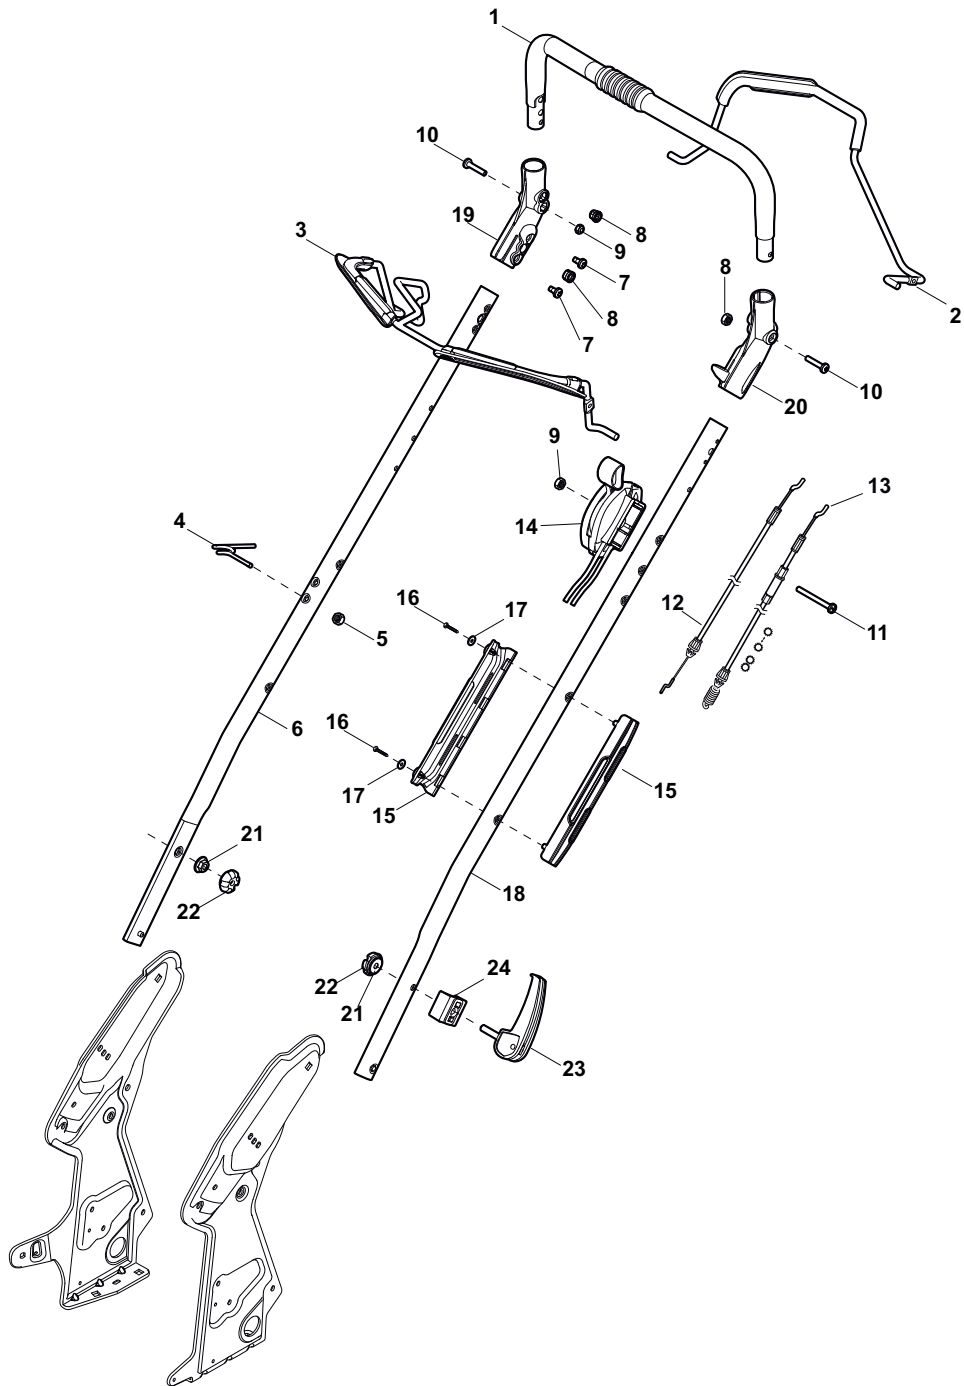

POS	PART. NO	Q.ty	DESCRIPTION	DESCRIZIONE	DESCRIPTION	BESCHREIBUNG	REMARKS
1	381006670/2	1	Handgrip	Impugnatura Manico	Poignée	Handgriff	
2	381003349/0	1	Lever, Driving	Leva Trazione	Levier Traction	Hebel, Antrieb	
3	381003344/0	1	Lever, Engine Brake	Leva Freno Motore	Levier Frein Moteur	Hebel, Motorbremse	
4	22430309/0	1	Guide Spring	Molla Guida	Ressort De Guide	Feder Führer	
5	12154330/0	1	Nut	Dado	Ecrou	Mutter	
6	381006895/0	1	Handle Black, R	Manico Nero, Parte Dx	Mancheron Noire, D	Holm Schwarz, Rechte	
6	381006821/0	1	Handle Grey, R	Manico Grigio, Parte Dx	Mancheron Gris, D	Holm Grau, Rechte	
7	112735662/1	4	Screw	Vite	Vis	Schraube	
8	322041967/1	4	Bush	Bussola	Douille	Buchse	
9	12154510/0	3	Nut	Dado	Ecrou	Mutter	
10	112728721/0	2	Screw	Vite	Vis	Schraube	
11	12727786/0	1	Screw	Vite	Vis	Schraube	
12	181030065/0	1	Cable, Thread Eng. Brake	Cavo Freno Motore	Cable Frein Moteur	Kabel, Motorbremse	
13	381030067/0	1	Cable, Rear Drive	Cavo Comando Trazione	Câble, Commande Traction	Kabel, Antrieb	
14	181005501/1	1	Throttle Cable	Cavo Acceleratore	Cable, Accelérateur	Gashebel Kabel	GGP
14	181005503/1	1	Throttle Cable	Cavo Acceleratore	Cable, Accelérateur	Gashebel Kabel	Honda
14	181005502/1	1	Throttle Cable	Cavo Acceleratore	Cable, Accelérateur	Gashebel Kabel	B&S
15	322806644/0	1	Protection	Protezione	Protection	Schutz	
16	12727812/0	2	Screw	Vite	Vis	Schraube	
17	112523000/1	2	Washer	Rosetta	Rondelle	Scheibe	
18	381006897/0	1	Handle Black, L	Manico Nero, Sx	Mancheron Noire, G	Holm Schwarz, Linke	
18	381006823/0	1	Handle Grey, L	Manico Grigio, Sx	Mancheron Gris, G	Holm Grau, Linke	
19	322488301/0	1	Support	Supporto	Support	Halter	
20	322488303/0	1	Support	Supporto	Support	Halter	
21	112154220/0	2	Nut	Dado	Ecrou	Mutter	
22	322399835/0	2	Knob	Manopolina	Poignée	Griff	
23	381003253/0	2	Handle	Maniglia	Poignée	Griff	
24	322680017/0	2	Support	Supporto	Support	Halter