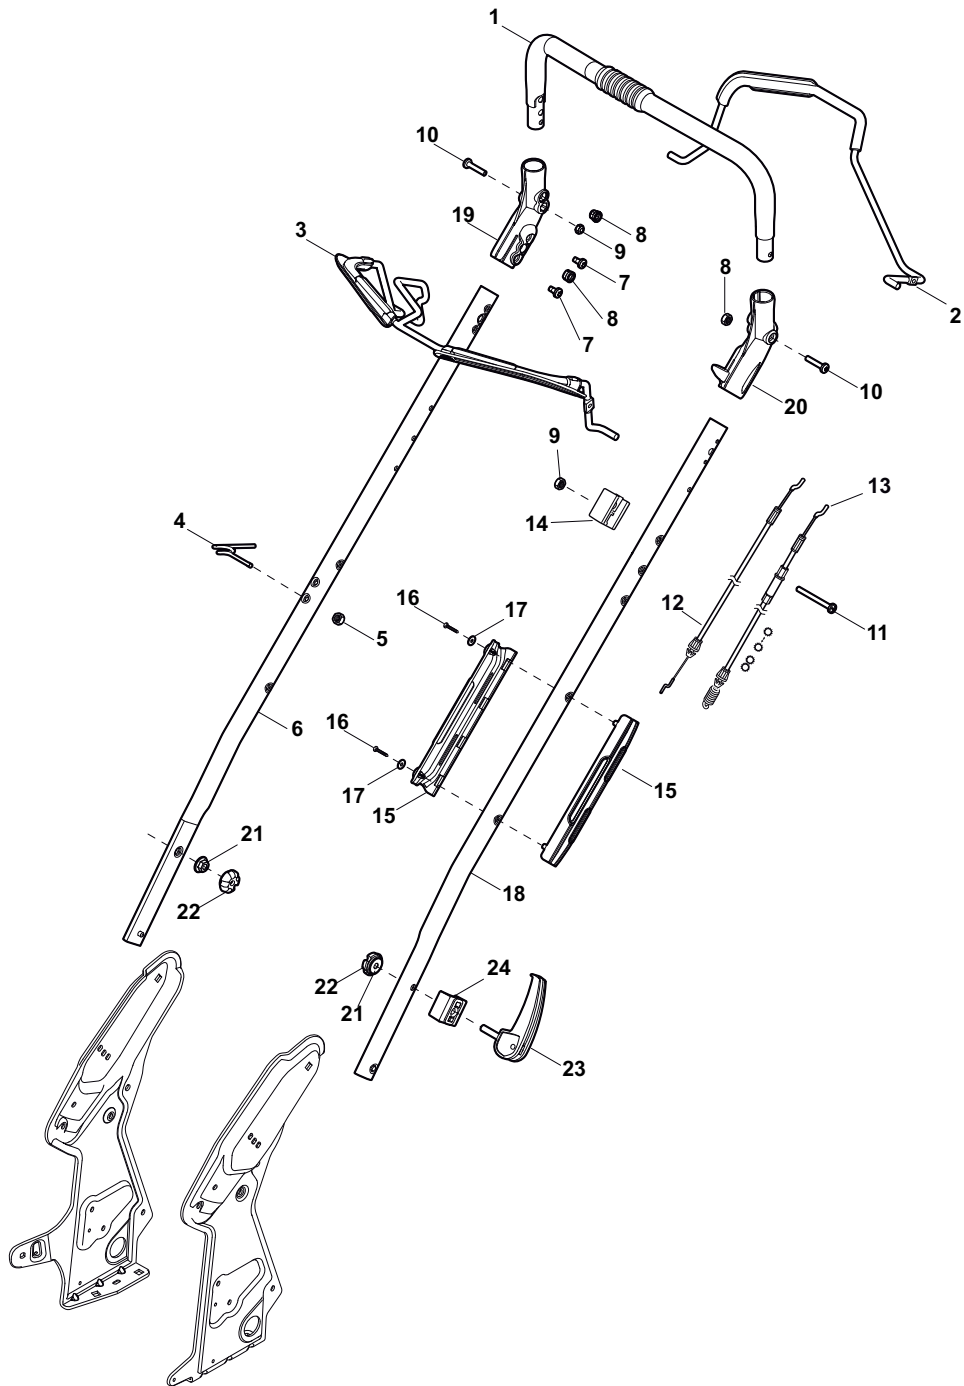

POS	PART. NO	Q.ty	DESCRIPTION	DESCRIZIONE	DESCRIPTION	BESCHREIBUNG	REMARKS
1	381006670/2	1	Handgrip	Impugnatura Manico	Poignée	Handgriff	
2	381003349/0	1	Lever, Driving	Leva Trazione	Levier Traction	Hebel, Antrieb	
3	381003344/0	1	Lever, Engine Brake	Leva Freno Motore	Levier Frein Moteur	Hebel, Motorbremse	
4	22430309/0	1	Guide Spring	Molla Guida	Ressort De Guide	Feder Führer	
5	12154330/0	1	Nut	Dado	Ecrou	Mutter	
6	381006895/0	1	Handle Black, R	Manico Nero, Parte Dx	Mancheron Noire, D	Holm Schwarz, Rechte	
6	381006821/0	1	Handle Grey, R	Manico Grigio, Parte Dx	Mancheron Gris, D	Holm Grau, Rechte	
7	112735662/1	4	Screw	Vite	Vis	Schraube	
8	322041967/1	4	Bush	Bussola	Douille	Buchse	
9	12154510/0	3	Nut	Dado	Ecrou	Mutter	
10	112728721/0	2	Screw	Vite	Vis	Schraube	
11	12727784/0	1	Screw	Vite	Vis	Schraube	
12	181030066/0	1	Cable, Thread Eng. Brake	Cavo Freno Motore	Cable Frein Moteur	Kabel, Motorbremse	
13	381030068/0	1	Cable, Rear Drive	Cavo Comando Trazione	Câble, Commande Traction	Kabel, Antrieb	
14	322551639/0	1	Plate	Piastrina	Plaquette	Plättchen	
15	322806644/0	1	Protection	Protezione	Protection	Schutz	
16	12727812/0	2	Screw	Vite	Vis	Schraube	
17	112523000/1	2	Washer	Rosetta	Rondelle	Scheibe	
18	381006897/0	1	Handle Black, L	Manico Nero, Sx	Mancheron Noire, G	Holm Schwarz, Linke	
18	381006823/0	1	Handle Grey, L	Manico Grigio, Sx	Mancheron Gris, G	Holm Grau, Linke	
19	322488301/0	1	Support	Supporto	Support	Halter	
20	322488303/0	1	Support	Supporto	Support	Halter	
21	112154220/0	2	Nut	Dado	Ecrou	Mutter	
22	322399835/0	2	Knob	Manopolina	Poignée	Griff	
23	381003253/0	2	Handle	Maniglia	Poignee	Griff	
24	322680017/0	2	Support	Supporto	Support	Halter