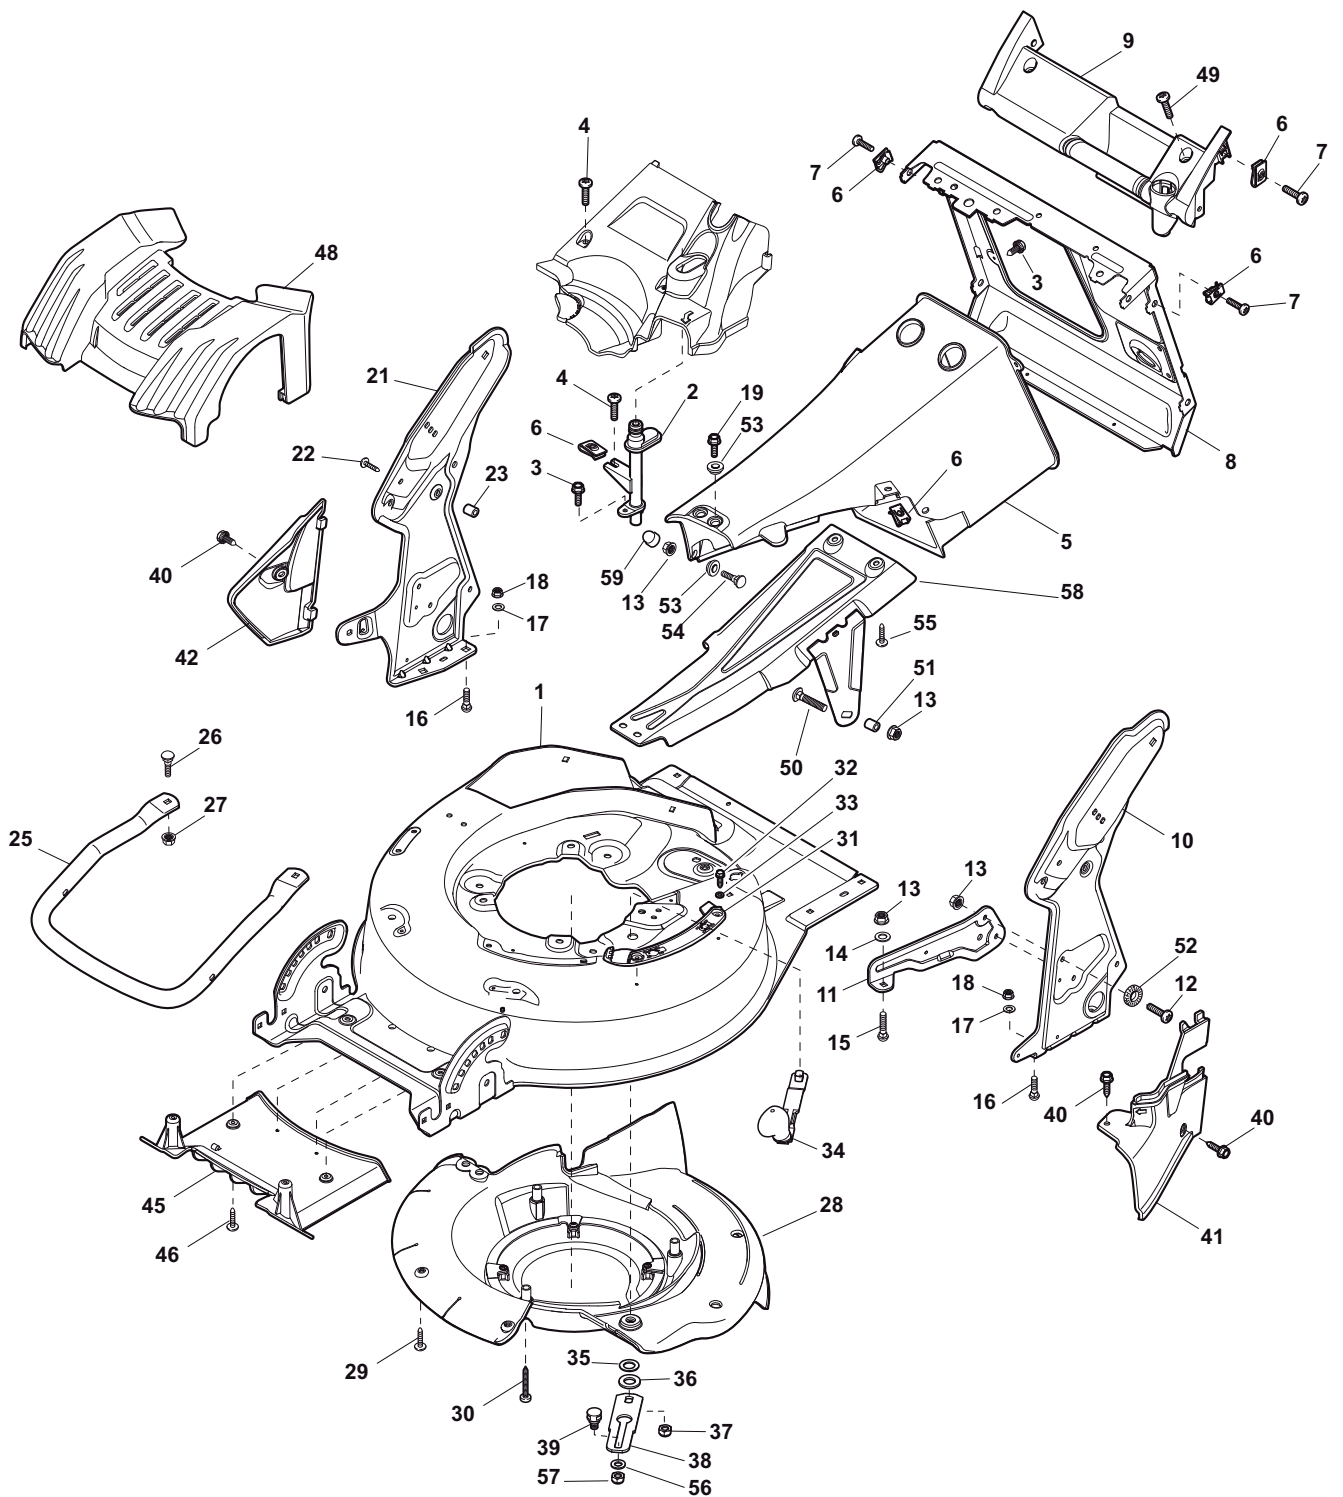

POS	PART. NO	Q.ty	DESCRIPTION	DESCRIZIONE	DESCRIPTION	BESCHREIBUNG	REMARKS
1	381003865/0	1	Deck Yellow	Chassis Giallo	Châssis Jaune	Gehäuse Gelb	
1	381003943/0	1	Deck INOX	Chassis INOX	Châssis INOX	Gehäuse INOX	
2	322034001/1	1	Washing Connection	Attacco Acqua	Attaque Lavage	Waschenverbindung	
3	125943004/0	5	Screw	Vite	Vis	Schraube	
4	112727802/0	2	Screw	Vite	Vis	Schraube	
5	322108297/0	1	Conveyor Yellow	Convogliatore Giallo	Convoyeur Jaune	Leitblechsatz Gelb	
6	112437507/0	12	Plate	Piastrina	Plaquette	Plättchen	
7	112727802/0	8	Screw	Vite	Vis	Schraube	
8	381545321/1	1	Rear Plate	Piastra Posteriore	Plaque Arriere	Hintere Platte	TR
8	381545323/1	1	Rear Plate	Piastra Posteriore	Plaque Arriere	Hintere Platte	TR/E
9	322785282/0	1	Support	Supporto	Support	Halter	
10	381545333/0	1	Bracket, L	Staffa Sx	Bride G	Pratze, Linke	
11	322545191/0	1	Support	Supporto	Support	Halter	
12	112727803/0	2	Screw	Vite	Vis	Schraube	
13	12154510/0	4	Nut	Dado	Ecrou	Mutter	
14	12521330/0	1	Washer	Rosetta	Rondelle	Scheibe	
15	12815200/0	1	Screw	Vite	Vis	Schraube	
16	12818690/0	4	Screw	Vite	Vis	Schraube	
17	12521350/0	4	Washer	Rosetta	Rondelle	Scheibe	
18	12155000/0	4	Nut	Dado	Ecrou	Mutter	
19	12729601/1	2	Screw	Vite	Vis	Schraube	
21	381545331/0	1	Bracket, R	Staffa Dx	Bride D	Pratze, Rechte	
22	112735662/1	2	Screw	Vite	Vis	Schraube	
23	122534128/0	2	Pin	Piolo	Bondon	Dübel	
25	381393701/1	2	Protection	Protezione	Protection	Schutz	
26	12815205/0	2	Screw	Vite	Vis	Schraube	
27	12154510/0	2	Nut	Dado	Ecrou	Mutter	
28	381102202/0	1	Protection Mulching	Carter Mulching	Protection Mulching	Schutz Mulching	
29	125943004/0	2	Screw	Vite	Vis	Schraube	
30	112735115/0	3	Screw	Vite	Vis	Schraube	
31	322500052/2	1	Shoe	Pattino	Bloc De Glissement	Gleitblock	
32	12731580/0	2	Screw	Vite	Vis	Schraube	
33	12521331/0	2	Washer	Rosetta	Rondelle	Scheibe	
34	381003338/0	1	Lever	Leva Comando	Levier	Hebel	
35	21660100/0	1	Washer	Rosetta	Rondelle	Scheibe	
36	12521370/0	1	Washer	Rondella	Rondelle	Scheibe	
37	12154210/0	1	Nut	Dado	Ecrou	Mutter	
38	322320009/0	1	Lever	Leva	Levier	Hebel	
39	122042022/0	1	Bush	Bussola	Douille	Buchse	
40	125943004/0	3	Screw	Vite	Vis	Schraube	
41	322109826/0	1	Guard Black	Carter Nero	Carter Noire	Blech Schwarz	
42	322109825/0	1	Guard Black	Carter Nero	Carter Noire	Blech Schwarz	
45	322500100/0	1	Air Intake Grill	Griglia Aspirazione	Grille D'Aspiration	Ansauggitter	
46	112728706/0	6	Screw	Vite	Vis	Schraube	
48	322226135/0	1	Mask, Yellow	Mascherina, Giallo	Mesque, Jaune	Maske, Gelb	
48	322226138/0	1	Mask, Black	Mascherina, Nero	Mesque, Noir	Maske, Schwarz	
49	112727801/0	2	Screw	Vite	Vis	Schraube	
50	112815270/0	2	Screw	Vite	Vis	Schraube	
51	122671664/0	2	Spacer	Distanziale	Entretoise	Distanzring	
52	12540040/0	2	Washer	Rosetta	Rondelle	Scheibe	
53	325160039/0	6	Spacer	Distanziale	Entretoise	Distanzring	
54	112794986/0	1	Screw	Vite	Vis	Schraube	
55	112727799/0	2	Screw	Vite	Vis	Schraube	
56	12521350/0	1	Washer	Rondella	Rondelle	Scheibe	
57	12155000/0	1	Nut	Dado	Ecrou	Mutter	
58	381608501/0	1	Stiffening Lower	Rinforzo Inf	Réinforcement Inf	Verstärkung	
59	18203853/0	1	Protection	Capuccio	Capuchon	Stecker