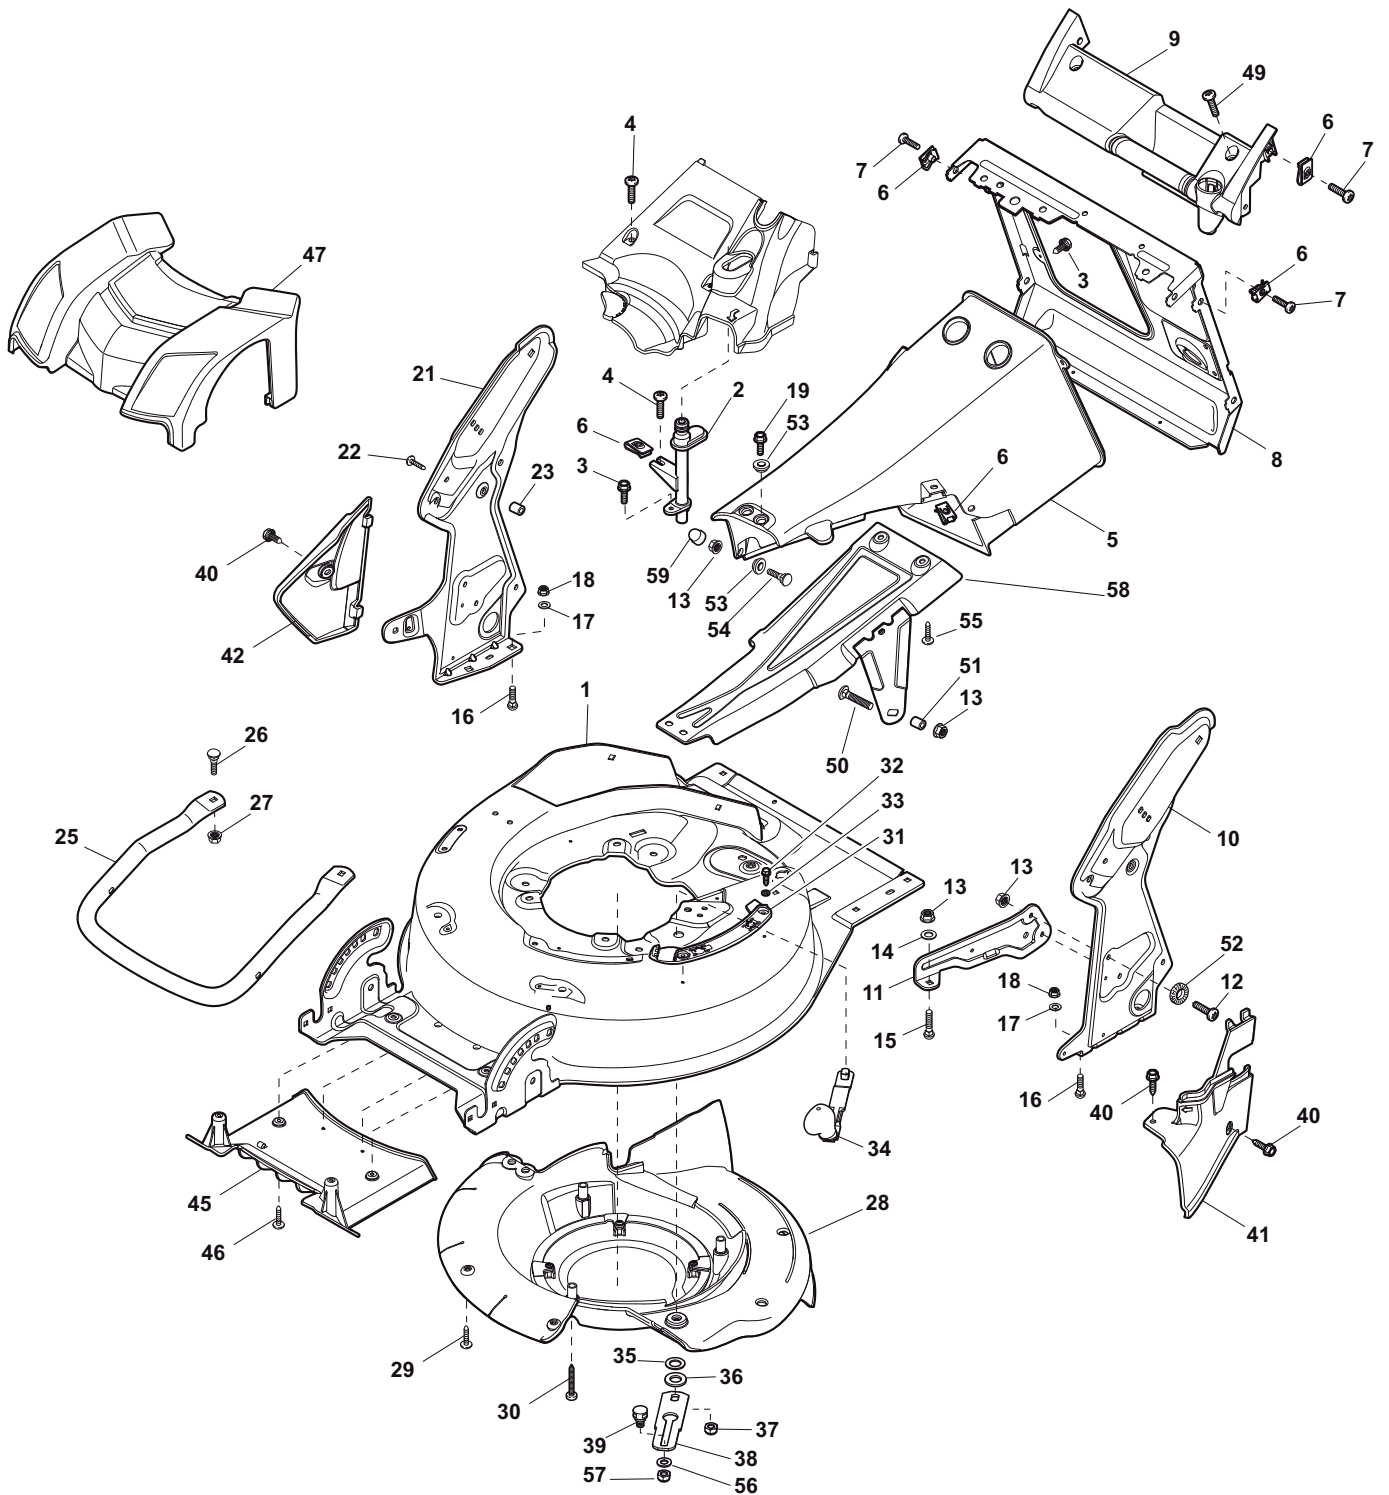

POS	PART. NO	Q.ty	DESCRIPTION	DESCRIZIONE	DESCRIPTION	BESCHREIBUNG	REMARKS
1	381003867/0	1	Deck Grey	Chassis Grigio	Châssis Gris	Gehäuse Grau	
1	381003943/0	1	Deck INOX	Chassis INOX	Châssis INOX	Gehäuse INOX	
2	322034001/1	1	Washing Connection	Attacco Acqua	Attaque Lavage	Waschenverbindung	
3	125943004/0	5	Screw	Vite	Vis	Schraube	
4	112727802/0	2	Screw	Vite	Vis	Schraube	
5	322108296/0	1	Conveyor Red	Convogliatore Rosso	Convoyeur Rouge	Leitblechsatz Rot	
6	112437507/0	12	Plate	Piastrina	Plaquette	Plättchen	
7	112727802/0	8	Screw	Vite	Vis	Schraube	
8	381545321/1	1	Rear Plate	Piastra Posteriore	Plaque Arriere	Hintere Platte	TR
8	381545323/1	1	Rear Plate	Piastra Posteriore	Plaque Arriere	Hintere Platte	TR/E
9	322785282/0	1	Support	Supporto	Support	Halter	
10	381545333/0	1	Bracket, L	Staffa Sx	Bride G	Pratze, Linke	
11	322545191/0	1	Support	Supporto	Support	Halter	
12	112727803/0	2	Screw	Vite	Vis	Schraube	
13	12154510/0	4	Nut	Dado	Ecrou	Mutter	
14	12521330/0	1	Washer	Rosetta	Rondelle	Scheibe	
15	12815200/0	1	Screw	Vite	Vis	Schraube	
16	12818690/0	4	Screw	Vite	Vis	Schraube	
17	12521350/0	4	Washer	Rosetta	Rondelle	Scheibe	
18	12155000/0	4	Nut	Dado	Ecrou	Mutter	
19	12729601/1	2	Screw	Vite	Vis	Schraube	
21	381545331/0	1	Bracket, R	Staffa Dx	Bride D	Pratze, Rechte	
22	112735662/1	2	Screw	Vite	Vis	Schraube	
23	122534128/0	2	Pin	Piolo	Bondon	Dübel	
25	381393701/1	2	Protection	Protezione	Protection	Schutz	
26	12815205/0	2	Screw	Vite	Vis	Schraube	
27	12154510/0	2	Nut	Dado	Ecrou	Mutter	
28	381102202/0	1	Protection Mulching	Carter Mulching	Protection Mulching	Schutz Mulching	
29	125943004/0	2	Screw	Vite	Vis	Schraube	
30	112735115/0	3	Screw	Vite	Vis	Schraube	
31	322500052/2	1	Shoe	Pattino	Bloc De Glissement	Gleitblock	
32	12731580/0	2	Screw	Vite	Vis	Schraube	
33	12521331/0	2	Washer	Rosetta	Rondelle	Scheibe	
34	381003338/0	1	Lever	Leva Comando	Levier	Hebel	
35	21660100/0	1	Washer	Rosetta	Rondelle	Scheibe	
36	12521370/0	1	Washer	Rondella	Rondelle	Scheibe	
37	12154210/0	1	Nut	Dado	Ecrou	Mutter	
38	322320009/0	1	Lever	Leva	Levier	Hebel	
39	122042022/0	1	Bush	Bussola	Douille	Buchse	
40	125943004/0	3	Screw	Vite	Vis	Schraube	
41	322109826/0	1	Guard Black	Carter Nero	Carter Noire	Blech Schwarz	
42	322109825/0	1	Guard Black	Carter Nero	Carter Noire	Blech Schwarz	
45	322500100/0	1	Air Intake Grill	Griglia Aspirazione	Grille D'Aspiration	Ansauggitter	
46	112728706/0	6	Screw	Vite	Vis	Schraube	
47	322226134/0	1	Mask, Red	Mascherina, Rosso	Mesque, Rouge	Maske, Rot	
49	112727801/0	2	Screw	Vite	Vis	Schraube	
50	112815270/0	2	Screw	Vite	Vis	Schraube	
51	122671664/0	2	Spacer	Distanziale	Entretoise	Distanzring	
52	12540040/0	2	Washer	Rosetta	Rondelle	Scheibe	
53	325160039/0	6	Spacer	Distanziale	Entretoise	Distanzring	
54	112794986/0	1	Screw	Vite	Vis	Schraube	
55	112727799/0	2	Screw	Vite	Vis	Schraube	
56	12521350/0	1	Washer	Rondella	Rondelle	Scheibe	
57	12155000/0	1	Nut	Dado	Ecrou	Mutter	
58	381608501/0	1	Stiffening Lower	Rinforzo Inf	Réinforcement Inf	Verstärkung	
59	18203853/0	1	Protection	Capuccio	Capuchon	Stecker