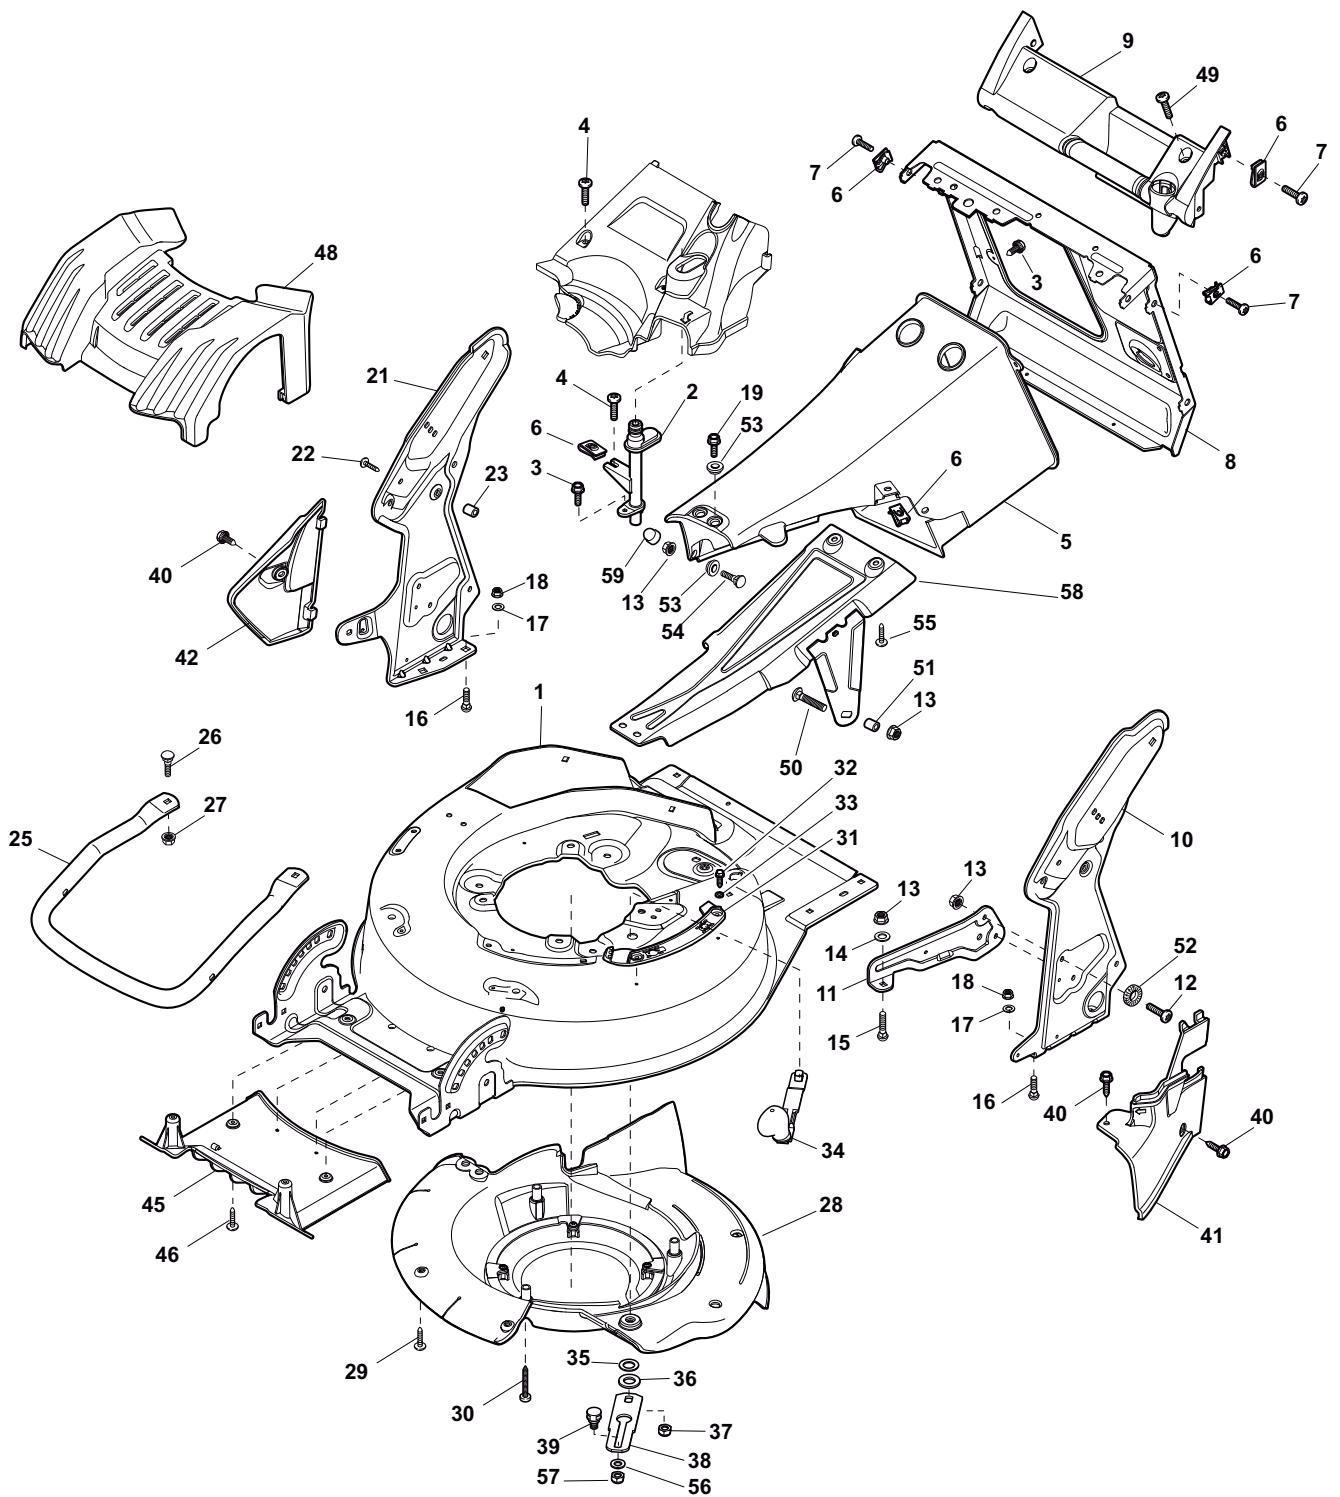

POS	PART. NO	Q.ty	DESCRIPTION	DESCRIZIONE	DESCRIPTION	BESCHREIBUNG	REMARKS
1	381003944/0	1	Deck INOX	Chassis INOX	Châssis INOX	Gehäuse INOX	
1	381003875/0	1	Deck Yellow	Chassis Giallo	Châssis Jaune	Gehäuse Gelb	
2	322034001/1	1	Washing Connection	Attacco Lavaggio	Attaque Lavage	Waschenverbindung	
3	125943004/0	5	Screw	Vite	Vis	Schraube	
4	112727802/0	2	Screw	Vite	Vis	Schraube	
5	322108294/0	1	Conveyor Yellow	Convogliatore Giallo	Convoyeur Jaune	Leitblechsatz Gelb	
6	112437507/0	12	Plate	Piastrina	Plaquette	Plättchen	
7	112727802/0	8	Screw	Vite	Vis	Schraube	
8	381545321/1	1	Rear Plate	Piastra Posteriore	Plaque Arriere	Hintere Platte	TR
8	381545323/1	1	Rear Plate	Piastra Posteriore	Plaque Arriere	Hintere Platte	TR/E
9	322785282/0	1	Support	Supporto	Support	Halter	
10	381545333/0	1	Bracket, L	Staffa Sx	Bride G	Pratze, Linke	
11	322545191/0	1	Support	Supporto	Support	Halter	
12	112727803/0	2	Screw	Vite	Vis	Schraube	
13	12154510/0	4	Nut	Dado	Ecrou	Mutter	
14	12521330/0	1	Washer	Rosetta	Rondelle	Scheibe	
15	12815200/0	1	Screw	Vite	Vis	Schraube	
16	12818690/0	4	Screw	Vite	Vis	Schraube	
17	12521350/0	4	Washer	Rosetta	Rondelle	Scheibe	
18	12155000/0	4	Nut	Dado	Ecrou	Mutter	
19	12729601/1	2	Screw	Vite	Vis	Schraube	
21	381545331/0	1	Bracket, R	Staffa Dx	Bride D	Pratze, Rechte	
22	112735662/1	2	Screw	Vite	Vis	Schraube	
23	122534128/0	2	Pin	Piolo	Bondon	Dübel	
25	381393702/0	2	Protection	Protezione	Protection	Schutz	
26	12815205/0	2	Screw	Vite	Vis	Schraube	
27	12154510/0	2	Nut	Dado	Ecrou	Mutter	
28	381102203/0	1	Protection Mulching	Carter Mulching	Protection Mulching	Schutz Mulching	
29	125943004/0	2	Screw	Vite	Vis	Schraube	
30	112735115/0	3	Screw	Vite	Vis	Schraube	
31	322500052/2	1	Shoe	Pattino	Bloc De Glissement	Gleitblock	
32	12731580/0	2	Screw	Vite	Vis	Schraube	
33	12521331/0	2	Washer	Rosetta	Rondelle	Scheibe	
34	381003338/0	1	Lever	Leva Comando	Levier	Hebel	
35	21660100/0	1	Washer	Rosetta	Rondelle	Scheibe	
36	12521370/0	1	Washer	Rondella	Rondelle	Scheibe	
37	12154210/0	1	Nut	Dado	Ecrou	Mutter	
38	322320009/0	1	Lever	Leva	Levier	Hebel	
39	122042022/0	1	Bush	Bussola	Douille	Buchse	
40	125943004/0	3	Screw	Vite	Vis	Schraube	
41	322109830/0	1	Guard Black	Carter Nero	Carter Noire	Blech Schwarz	
42	322109825/0	1	Guard Black	Carter Nero	Carter Noire	Blech Schwarz	
45	322500101/0	1	Air Intake Grill	Griglia Aspirazione	Grille D'Aspiration	Ansauggitter	
46	112728706/0	2	Screw	Vite	Vis	Schraube	
46	12728703/0	4	Screw	Vite	Vis	Schraube	
48	322226140/0	1	Mask, Yellow	Mascherina, Giallo	Mesque, Jaune	Maske, Gelb	
48	322226141/0	1	Mask, Black	Mascherina, Nero	Mesque, Noir	Maske, Schwarz	
49	112727801/0	2	Screw	Vite	Vis	Schraube	
50	112815270/0	2	Screw	Vite	Vis	Schraube	
51	122671664/0	2	Spacer	Distanziale	Entretoise	Distanzring	
52	12540040/0	2	Washer	Rosetta	Rondelle	Scheibe	
53	325160039/0	6	Spacer	Distanziale	Entretoise	Distanzring	
54	112794986/0	1	Screw	Vite	Vis	Schraube	
55	112727799/0	2	Screw	Vite	Vis	Schraube	
56	12521350/0	1	Washer	Rondella	Rondelle	Scheibe	
57	12155000/0	1	Nut	Dado	Ecrou	Mutter	
58	381608501/0	1	Stiffening Lower	Rinforzo Inf	Réinforcement Inf	Verstärkung	
59	18203853/0	1	Protection	Capuccio	Capuchon	Stecker