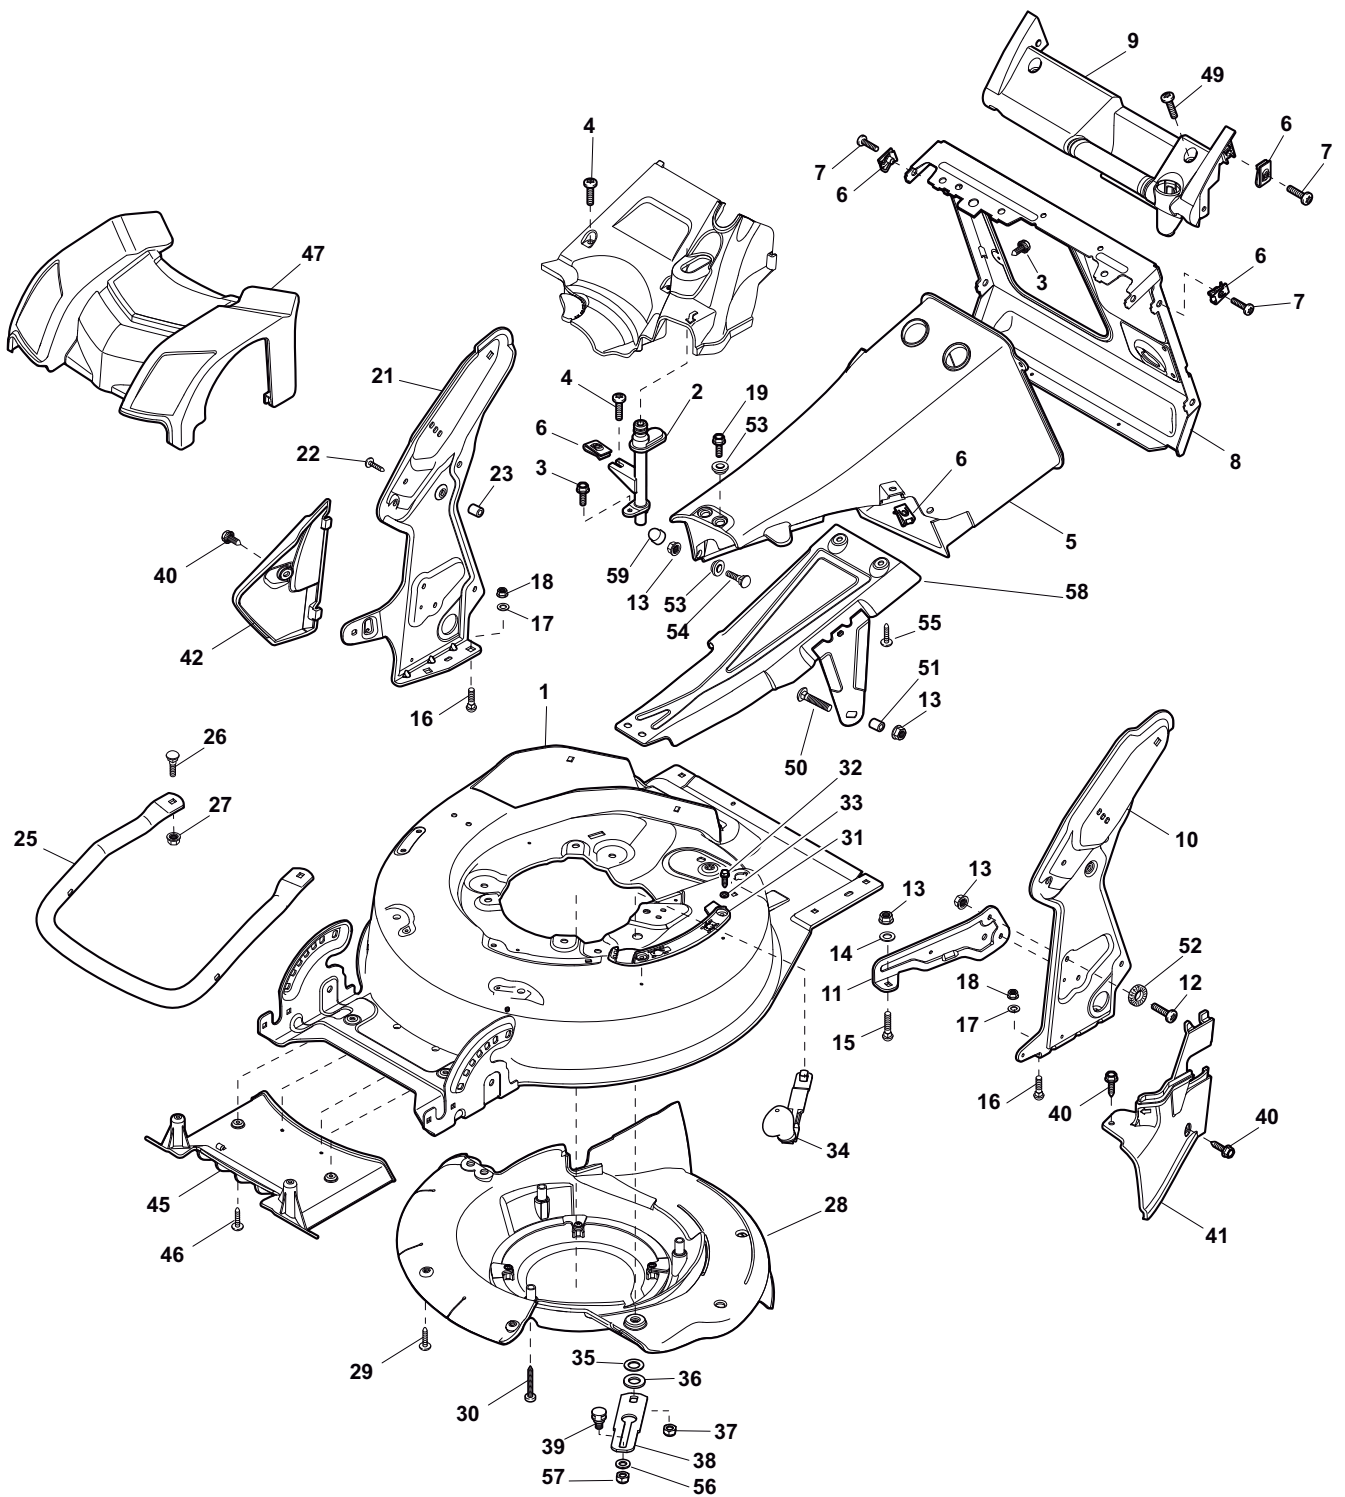

POS	PART. NO	Q.ty	DESCRIPTION	DESCRIZIONE	DESCRIPTION	BESCHREIBUNG	REMARKS
1	381003876/0	1	Deck Grey	Chassis Grigio	Châssis Gris	Gehäuse Grau	
1	381003944/0	1	Deck INOX	Chassis INOX	Châssis INOX	Gehäuse INOX	
2	322034001/1	1	Washing Connection	Attacco Lavaggio	Attaque Lavage	Waschenverbindung	
3	125943004/0	5	Screw	Vite	Vis	Schraube	
4	112727802/0	2	Screw	Vite	Vis	Schraube	
5	322108292/0	1	Conveyor Red	Convogliatore Rosso	Convoyeur Rouge	Leitblechsatz Rot	
6	112437507/0	12	Plate	Piastrina	Plaquette	Plättchen	
7	112727802/0	8	Screw	Vite	Vis	Schraube	
8	381545321/1	1	Rear Plate	Piastra Posteriore	Plaque Arriere	Hintere Platte	TR
8	381545323/1	1	Rear Plate	Piastra Posteriore	Plaque Arriere	Hintere Platte	TR/E
9	322785282/0	1	Support	Supporto	Support	Halter	
10	381545333/0	1	Bracket, L	Staffa Sx	Bride G	Pratze, Linke	
11	322545191/0	1	Support	Supporto	Support	Halter	
12	112727803/0	2	Screw	Vite	Vis	Schraube	
13	12154510/0	4	Nut	Dado	Ecrou	Mutter	
14	12521330/0	1	Washer	Rosetta	Rondelle	Scheibe	
15	12815200/0	1	Screw	Vite	Vis	Schraube	
16	12818690/0	4	Screw	Vite	Vis	Schraube	
17	12521350/0	4	Washer	Rosetta	Rondelle	Scheibe	
18	12155000/0	4	Nut	Dado	Ecrou	Mutter	
19	12729601/1	2	Screw	Vite	Vis	Schraube	
21	381545331/0	1	Bracket, R	Staffa Dx	Bride D	Pratze, Rechte	
22	112735662/1	2	Screw	Vite	Vis	Schraube	
23	122534128/0	2	Pin	Piolo	Bondon	Dübel	
25	381393702/0	2	Protection	Protezione	Protection	Schutz	
26	12815205/0	2	Screw	Vite	Vis	Schraube	
27	12154510/0	2	Nut	Dado	Ecrou	Mutter	
28	381102203/0	1	Protection Mulching	Carter Mulching	Protection Mulching	Schutz Mulching	
29	125943004/0	2	Screw	Vite	Vis	Schraube	
30	112735115/0	3	Screw	Vite	Vis	Schraube	
31	322500052/2	1	Shoe	Pattino	Bloc De Glissement	Gleitblock	
32	12731580/0	2	Screw	Vite	Vis	Schraube	
33	12521331/0	2	Washer	Rosetta	Rondelle	Scheibe	
34	381003338/0	1	Lever	Leva Comando	Levier	Hebel	
35	21660100/0	1	Washer	Rosetta	Rondelle	Scheibe	
36	12521370/0	1	Washer	Rondella	Rondelle	Scheibe	
37	12154210/0	1	Nut	Dado	Ecrou	Mutter	
38	322320009/0	1	Lever	Leva	Levier	Hebel	
39	122042022/0	1	Bush	Bussola	Douille	Buchse	
40	125943004/0	3	Screw	Vite	Vis	Schraube	
41	322109830/0	1	Guard Black	Carter Nero	Carter Noire	Blech Schwarz	
42	322109825/0	1	Guard Black	Carter Nero	Carter Noire	Blech Schwarz	
45	322500101/0	1	Air Intake Grill	Griglia Aspirazione	Grille D'Aspiration	Ansauggitter	
46	112728706/0	2	Screw	Vite	Vis	Schraube	
46	12728703/0	4	Screw	Vite	Vis	Schraube	
47	322226139/0	1	Mask, Red	Mascherina, Rosso	Mesque, Rouge	Maske, Rot	
49	112727801/0	2	Screw	Vite	Vis	Schraube	
50	112815270/0	2	Screw	Vite	Vis	Schraube	
51	122671664/0	2	Spacer	Distanziale	Entretoise	Distanzring	
52	12540040/0	2	Washer	Rosetta	Rondelle	Scheibe	
53	325160039/0	6	Spacer	Distanziale	Entretoise	Distanzring	
54	112794986/0	1	Screw	Vite	Vis	Schraube	
55	112727799/0	2	Screw	Vite	Vis	Schraube	
56	12521350/0	1	Washer	Rondella	Rondelle	Scheibe	
57	12155000/0	1	Nut	Dado	Ecrou	Mutter	
58	381608501/0	1	Stiffening Lower	Rinforzo Inf	Réinforcement Inf	Verstärkung	
59	18203853/0	1	Protection	Capuccio	Capuchon	Stecker