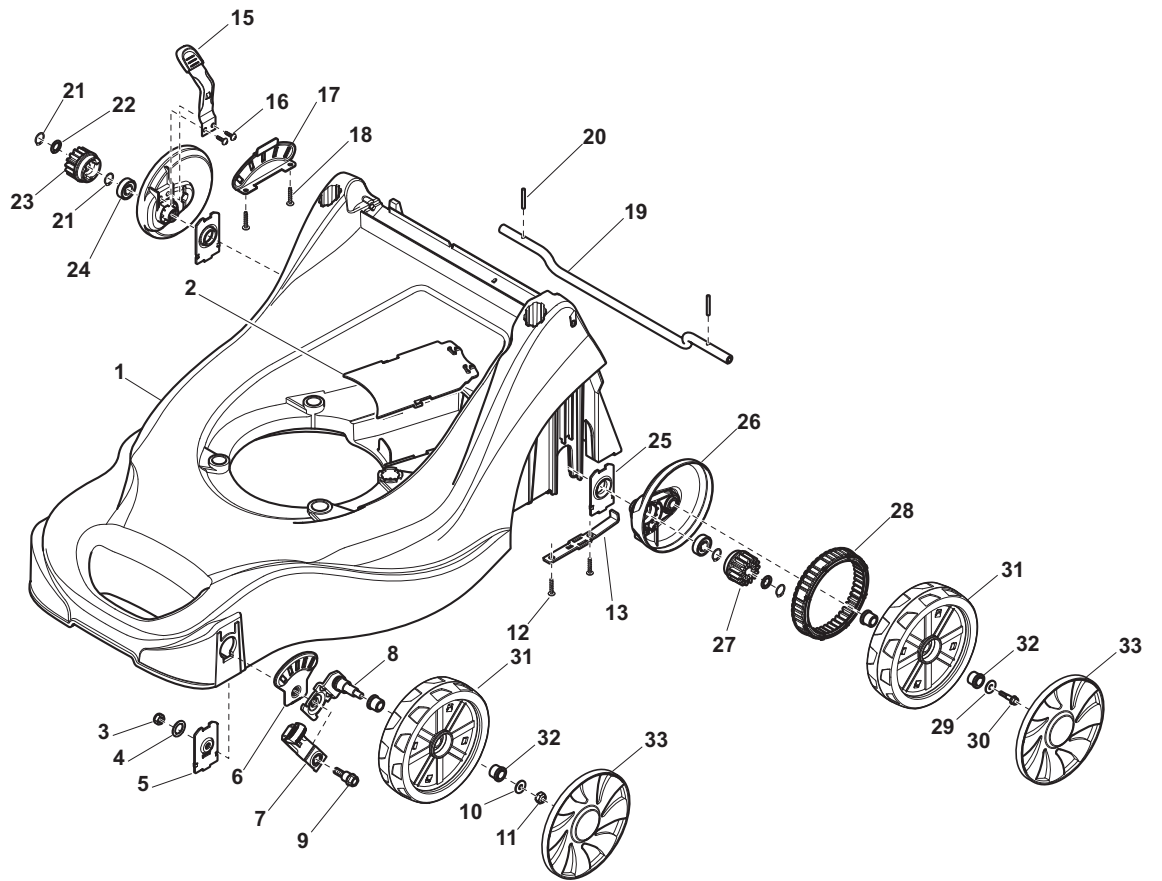

POS	PART. NO	Q.ty	DESCRIPTION	DESCRIZIONE	DESCRIPTION	BESCHREIBUNG	REMARKS
1	322066750/0	1	Deck Red	Chassis Rosso	Châssis Rouge	Gehäuse Rot	
2	322060245/0	1	Protection, Belt	Carter Cinghia	Protection	Schutz, Riemen	
3	12154210/0	2	Nut	Dado	Ecrou	Mutter	
4	12540060/0	2	Washer	Rosetta	Rondelle	Scheibe	
5	322785361/0	2	Support, Wheels	Supporto Ruote	Support Roue	Halter, Rad	
6	322735599/0	2	Sector, Height Adj.	Settore Di Regolazione	Secteur Reglage H.	Sektor, Höheverstellung	
7	381003352/0	2	Lever, Height Adj.	Leva Regolazione Altezza	Levier Reglage H.	Hebel, Höneverstellung	
8	381005089/0	2	Support, Wheel	Supporto Ruota	Support Roue	Halter, Rad	
9	22519811/0	2	Pin	Perno	Pivot	Bolzen	
10	12521350/0	2	Washer	Rosetta	Rondelle	Scheibe	
11	12155000/0	2	Nut	Dado	Ecrou	Mutter	
12	12728690/0	4	Screw	Vite	Vis	Schraube	
13	322608563/0	2	Rear Stiffening	Rinforzo Posteriore	Réinforcement Arriere	Hinterverstärkung	
15	381003353/0	1	Lever, Height Adj.	Leva Regolazione Altezza	Levier Reglage H.	Hebel, Höneverstellung	
16	12728689/0	2	Screw	Vite	Vis	Schraube	
17	322735601/0	1	Sector, Height Adj.	Settore Di Regolazione	Secteur Reglage H.	Sektor, Höheverstellung	
18	12728690/0	2	Screw	Vite	Vis	Schraube	
19	122033417/0	1	Axle, Rear Wheels	Asse Ruote Posteriori	Axe Roues Arriere	Achse, Hinterrad	
20	22753001/0	2	Pin	Spina	Goupille	Stift	
21	12608600/0	4	Seeger	Seeger	Seeger	Seeger	
22	12521370/0	2	Washer	Rosetta	Rondelle	Scheibe	
23	322570135/0	1	Pinion R	Pignone Dx	Pignon D	Ritzel Rechtes	
24	19216035/0	2	Bearing	Cuscinetto	Coussinet	Lager	
25	322785379/0	2	Support	Supporto	Support	Halter	
26	322600203/0	2	Protection, Wheel	Prot. Ruote	Protection Roue	Schütz	
27	322570136/0	1	Pinion L	Pignone Sx	Pignon G	Ritzel Linkes	
28	322120118/0	2	Ring Gear	Corona Trasinamento	Couronne	Kranz	
29	12523040/0	2	Washer	Rosetta	Rondelle	Scheibe	
30	12735592/0	2	Screw	Vite	Vis	Schraube	
31	322686101/0	4	Wheel Ø 175	Ruota Ø 175	Roue Ø 175	Rad Ø 175	
32	322034516/0	8	Bush	Bussola	Douille	Buchse	
33	322110642/0	4	Hub Cap Grey	Coprimozzo Grigio	Couvre-Moyeu Gris	Radkappe Grau