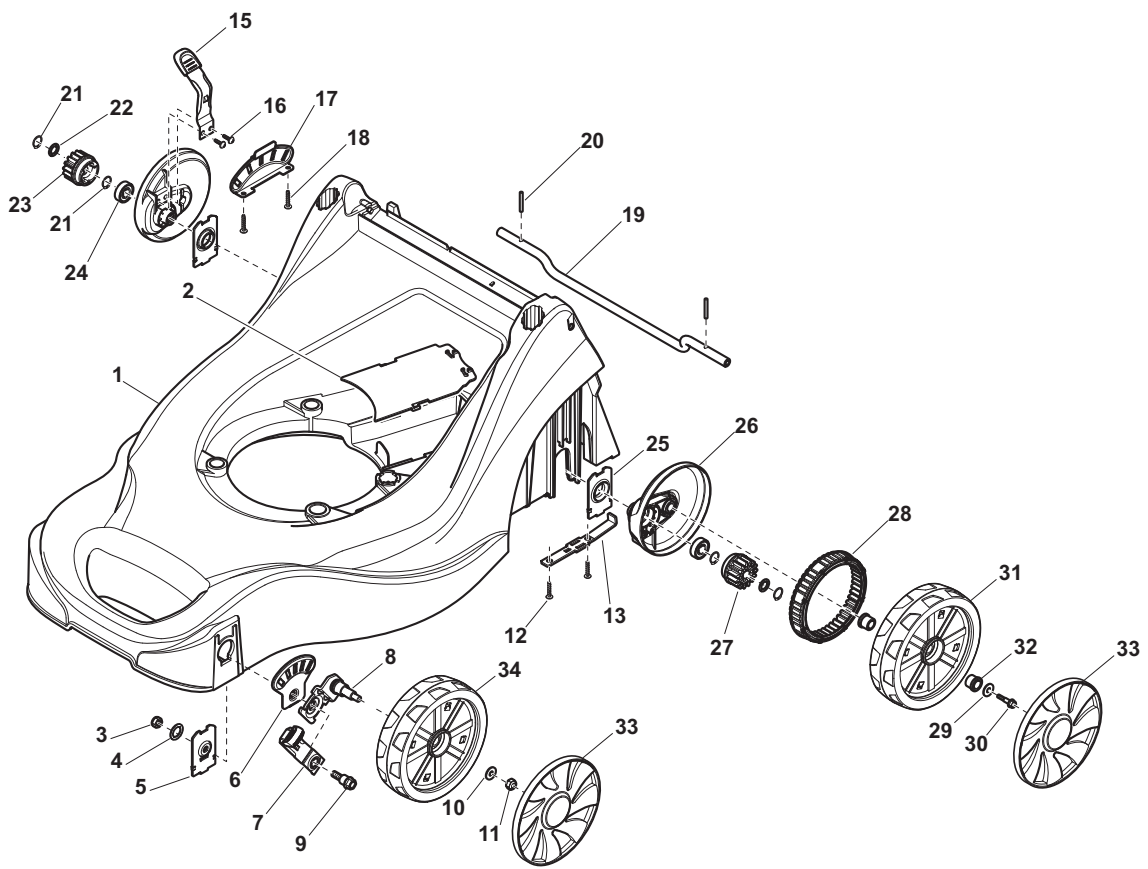

POS	PART. NO	Q.ty	DESCRIPTION	DESCRIZIONE	DESCRIPTION	BESCHREIBUNG	REMARKS
1	322066750/0	1	Deck Red	Chassis Rosso	Châssis Rouge	Gehäuse Rot	
2	322060245/0	1	Protection, Belt	Carter Cinghia	Protection	Schutz, Riemen	
3	12154210/0	2	Nut	Dado	Ecrou	Mutter	
4	12540060/0	2	Washer	Rosetta	Rondelle	Scheibe	
5	322785361/0	2	Support, Wheels	Supporto Ruote	Support Roue	Halter, Rad	
6	322735599/0	2	Sector, Height Adj.	Settore Di Regolazione	Secteur Reglage H.	Sektor, Höheverstellung	
7	381003352/0	2	Lever, Height Adj.	Leva Regolazione Altezza	Levier Reglage H.	Hebel, Höneverstellung	
8	381005089/0	2	Support, Wheel	Supporto Ruota	Support Roue	Halter, Rad	
9	22519811/0	2	Pin	Perno	Pivot	Bolzen	
10	12521350/0	2	Washer	Rosetta	Rondelle	Scheibe	
11	12155000/0	2	Nut	Dado	Ecrou	Mutter	
12	12728690/0	4	Screw	Vite	Vis	Schraube	
13	322608563/0	2	Rear Stiffening	Rinforzo Posteriore	Réinforcement Arriere	Hinterverstärkung	
15	381003353/0	1	Lever, Height Adj.	Leva Regolazione Altezza	Levier Reglage H.	Hebel, Höneverstellung	
16	12728689/0	2	Screw	Vite	Vis	Schraube	
17	322735601/0	1	Sector, Height Adj.	Settore Di Regolazione	Secteur Reglage H.	Sektor, Höheverstellung	
18	12728690/0	2	Screw	Vite	Vis	Schraube	
19	122033417/0	1	Axle, Rear Wheels	Asse Ruote Posteriori	Axe Roues Arriere	Achse, Hinterrad	
20	22753001/0	2	Pin	Spina	Goupille	Stift	
21	12608600/0	4	Seeger	Seeger	Seeger	Seeger	
22	12521370/0	2	Washer	Rosetta	Rondelle	Scheibe	
23	322570135/0	1	Pinion R	Pignone Dx	Pignon D	Ritzel Rechtes	
24	19216035/0	2	Bearing	Cuscinetto	Coussinet	Lager	
25	322785379/0	2	Support	Supporto	Support	Halter	
26	322600203/0	2	Protection, Wheel	Prot. Ruote	Protection Roue	Schütz	
27	322570136/0	1	Pinion L	Pignone Sx	Pignon G	Ritzel Linkes	
28	3221201180/	2	Ring Gear	Corona Trasinamento	Couronne	Kranz	
29	12523040/0	2	Washer	Rosetta	Rondelle	Scheibe	
30	12735592/0	2	Screw	Vite	Vis	Schraube	
31	322686101/0	2	Wheel Ø 175	Ruota Ø 175	Roue Ø 175	Rad Ø 175	
32	322034516/0	4	Bush	Bussola	Douille	Buchse	
33	322110642/0	4	Hub Cap Grey	Coprimozzo Grigio	Couvre-Moyeu Gris	Radkappe Grau	
34	322686100/0	2	Wheel Ø 175	Ruota Ø 175	Roue Ø 175	Rad Ø 175