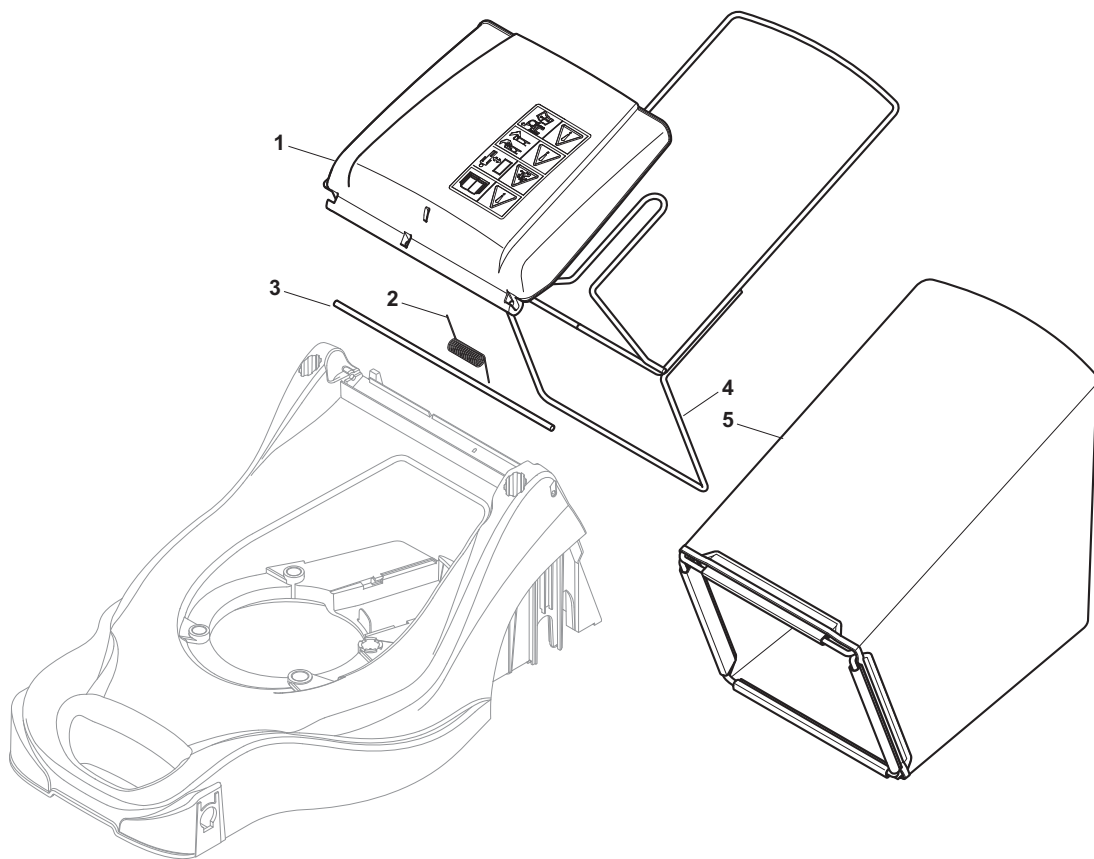

POS	PART. NO	Q.ty	DESCRIPTION	DESCRIZIONE	DESCRIPTION	BESCHREIBUNG	REMARKS
1	322600212/0	1	Stone-Guard	Parasassi	Pare-Pierres	Prallblech	
2	122450467/0	1	Spring	Molla	Ressort	Feder	
3	122517870/0	1	Pin	Perno	Pivot	Bolzen	
4	181006420/0	1	Chassis Box	Telaio Sacco	Châssis Bac	Rahmen Sack	
5	181002320/0	1	Box, Fabric	Sacco, Tela	Sac, Toile	Sack, Tuck