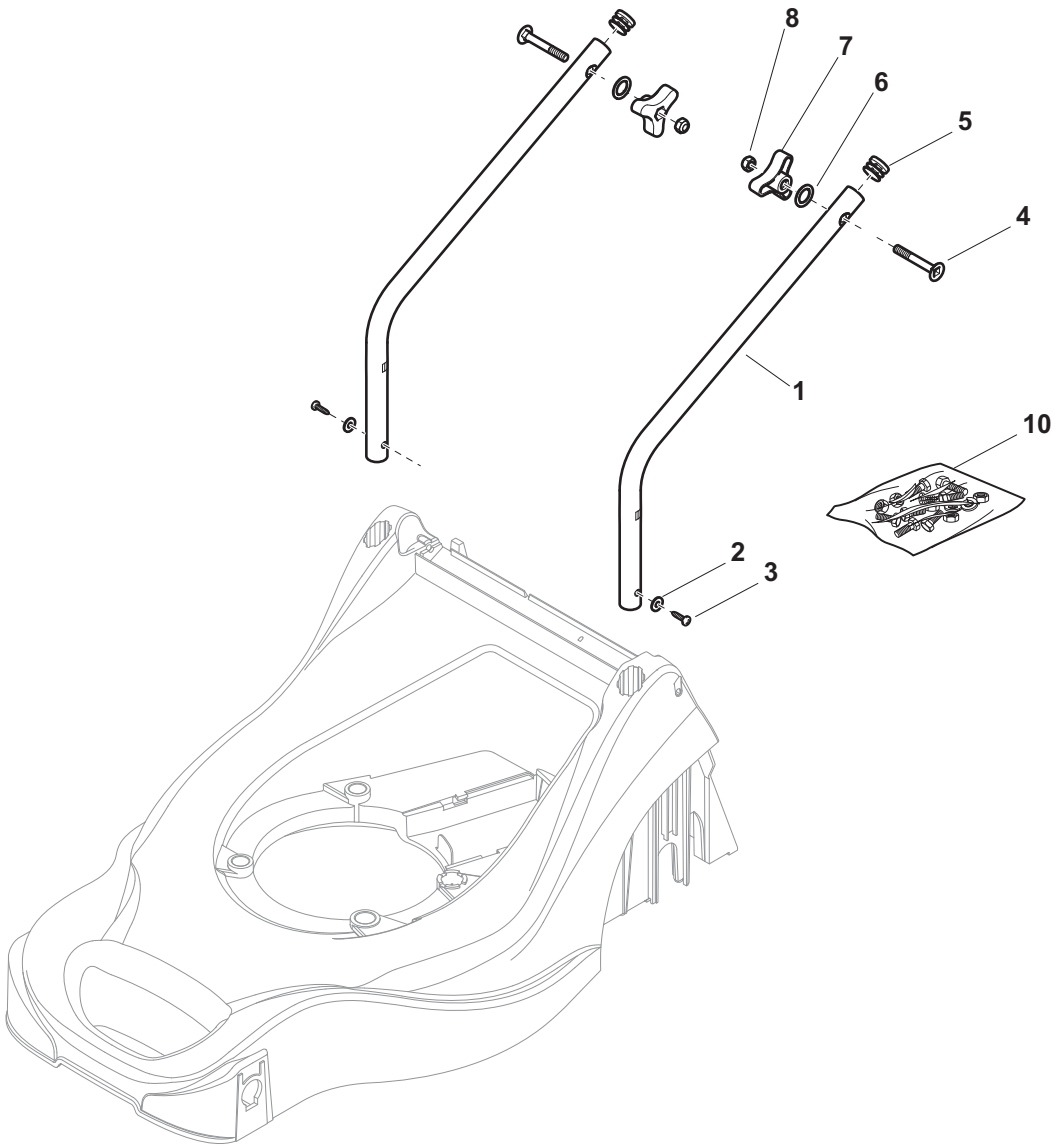

ILLUSTRATED PARTS LIST

EP 414 TR

- Use GLOBAL GARDEN PRODUCT Genuine Spare Parts specified in the parts list for repair and/or replacement.
- The contents described in the parts list may change due to improvement.
- The drawings of the spare parts are only indicative and might not represent the part in question exactly.
- The indications "right" - "left" - "front" - "rear" refer to the position of the operator when using the machine.
- When placing orders of parts for repair and/or replacement, make sure that the illustrated parts list is the one applying to the machine's year of manufacture, as shown on the identification plate attached to the machine.

POS	PART. NO	Q.ty	DESCRIPTION	DESCRIZIONE	DESCRIPTION	BESCHREIBUNG	REMARKS
1	381006769/0	2	Handle, Lower Part	Manico Inferiore	Mancheron Inferiure	Holm, Unterteil	
2	112530110/0	2	Washer	Rosetta	Rondelle	Scheibe	
3	12728450/0	2	Screw	Vite	Vis	Schraube	
4	12819110/0	2	Screw	Vite	Vis	Schraube	
5	18566110/0	2	Cap	Puntale	Bouchon	Gummistopfen	
6	22671651/0	2	Washer	Rosetta	Rondelle	Scheibe	
7	22399900/0	2	Knob	Manopolina	Poignée	Griff	
8	12293200/0	2	Nut	Dado	Ecrou	Mutter	
10	381008687/0	1	Outfit, Screws	Dotazione Viteria	Dotation Visserie	Satz, Schrauben	