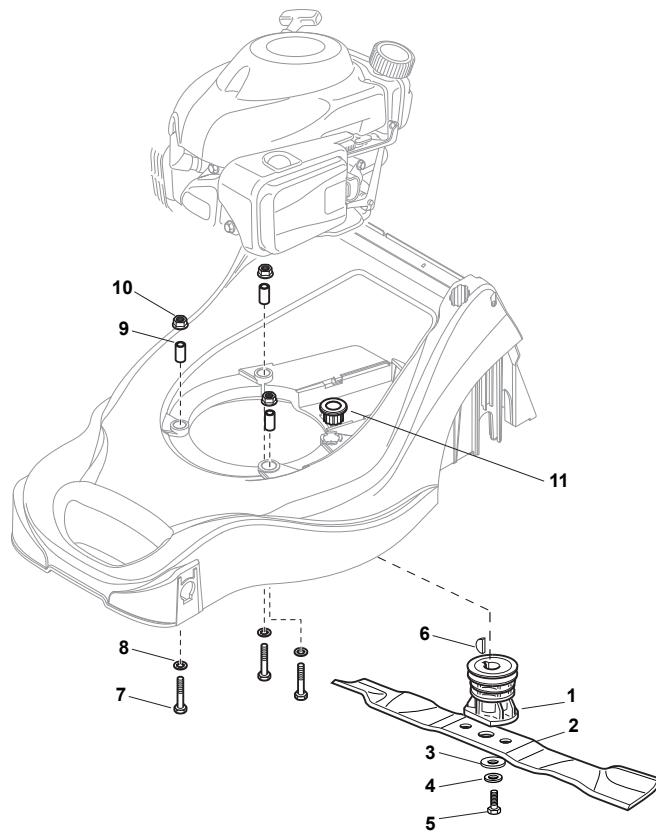

Fig.	Q.ty	Part No	Description	Notes
1	2	381006769/0	Right/Left Lower Handle	
2	2	112523020/0	Washer	
3	2	112728450/0	Screw	
4	2	112819110/0	Screw	
5	2	118566110/0	Push Rod	
6	2	122671651/0	Washer	
7	2	122399900/0	Knob	
8	2	112293200/0	Nut	
10	1	381008687/0	Outfit, Screws	

Fig.	Q.ty	Part No	Description	Notes
1	1	381006739/1	Handle, Upper Part	
2	1	122430313/0	Guide Spring	
3	1	112521330/0	Washer	
4	1	112154510/0	Nut	
5	1	118390020/0	Conduit Clip	
6	1	181030079/0	Cable, Thread Engine Brake	Honda/B&S/GGP 100cc Engine
7	1	181003363/1	Lever, Engine Brake Black	
8	1	112727783/0	Screw	
9	1	322551640/0	Plate	
10	1	112154510/0	Nut	
11	1	381030080/0	Cable Rear Drive	
12	1	181003364/0	Drive Control Lever	

Fig.	Q.ty	Part No	Description	Notes
1	1	181003108/0	Gear Box	
2	1	112645705/0	Elastic Pin	
3	1	122601909/0	Pulley	
4	1	135063730/0	Belt	
5	2	122753000/0	Pin	
6	1	125430217/0	Spring	

Fig.	Q.ty	Part No	Description	Notes
1	1	122465607/3	Hub With Pulley, Crankshaft Ø 22.2	
2	1	181004360/3	Mulching Blade	
3	1	122160400/0	Elastic Disc	
4	1	112523080/0	Washer	
5	1	112735698/0	Screw	
6	1	112139100/0	Key	
7	3	112691910/0	Screw	
8	3	112523060/0	Washer	
9	3	122167842/0	Spacer	
10	3	112154210/0	Nut	
11	1	122040265/0	Bushing	