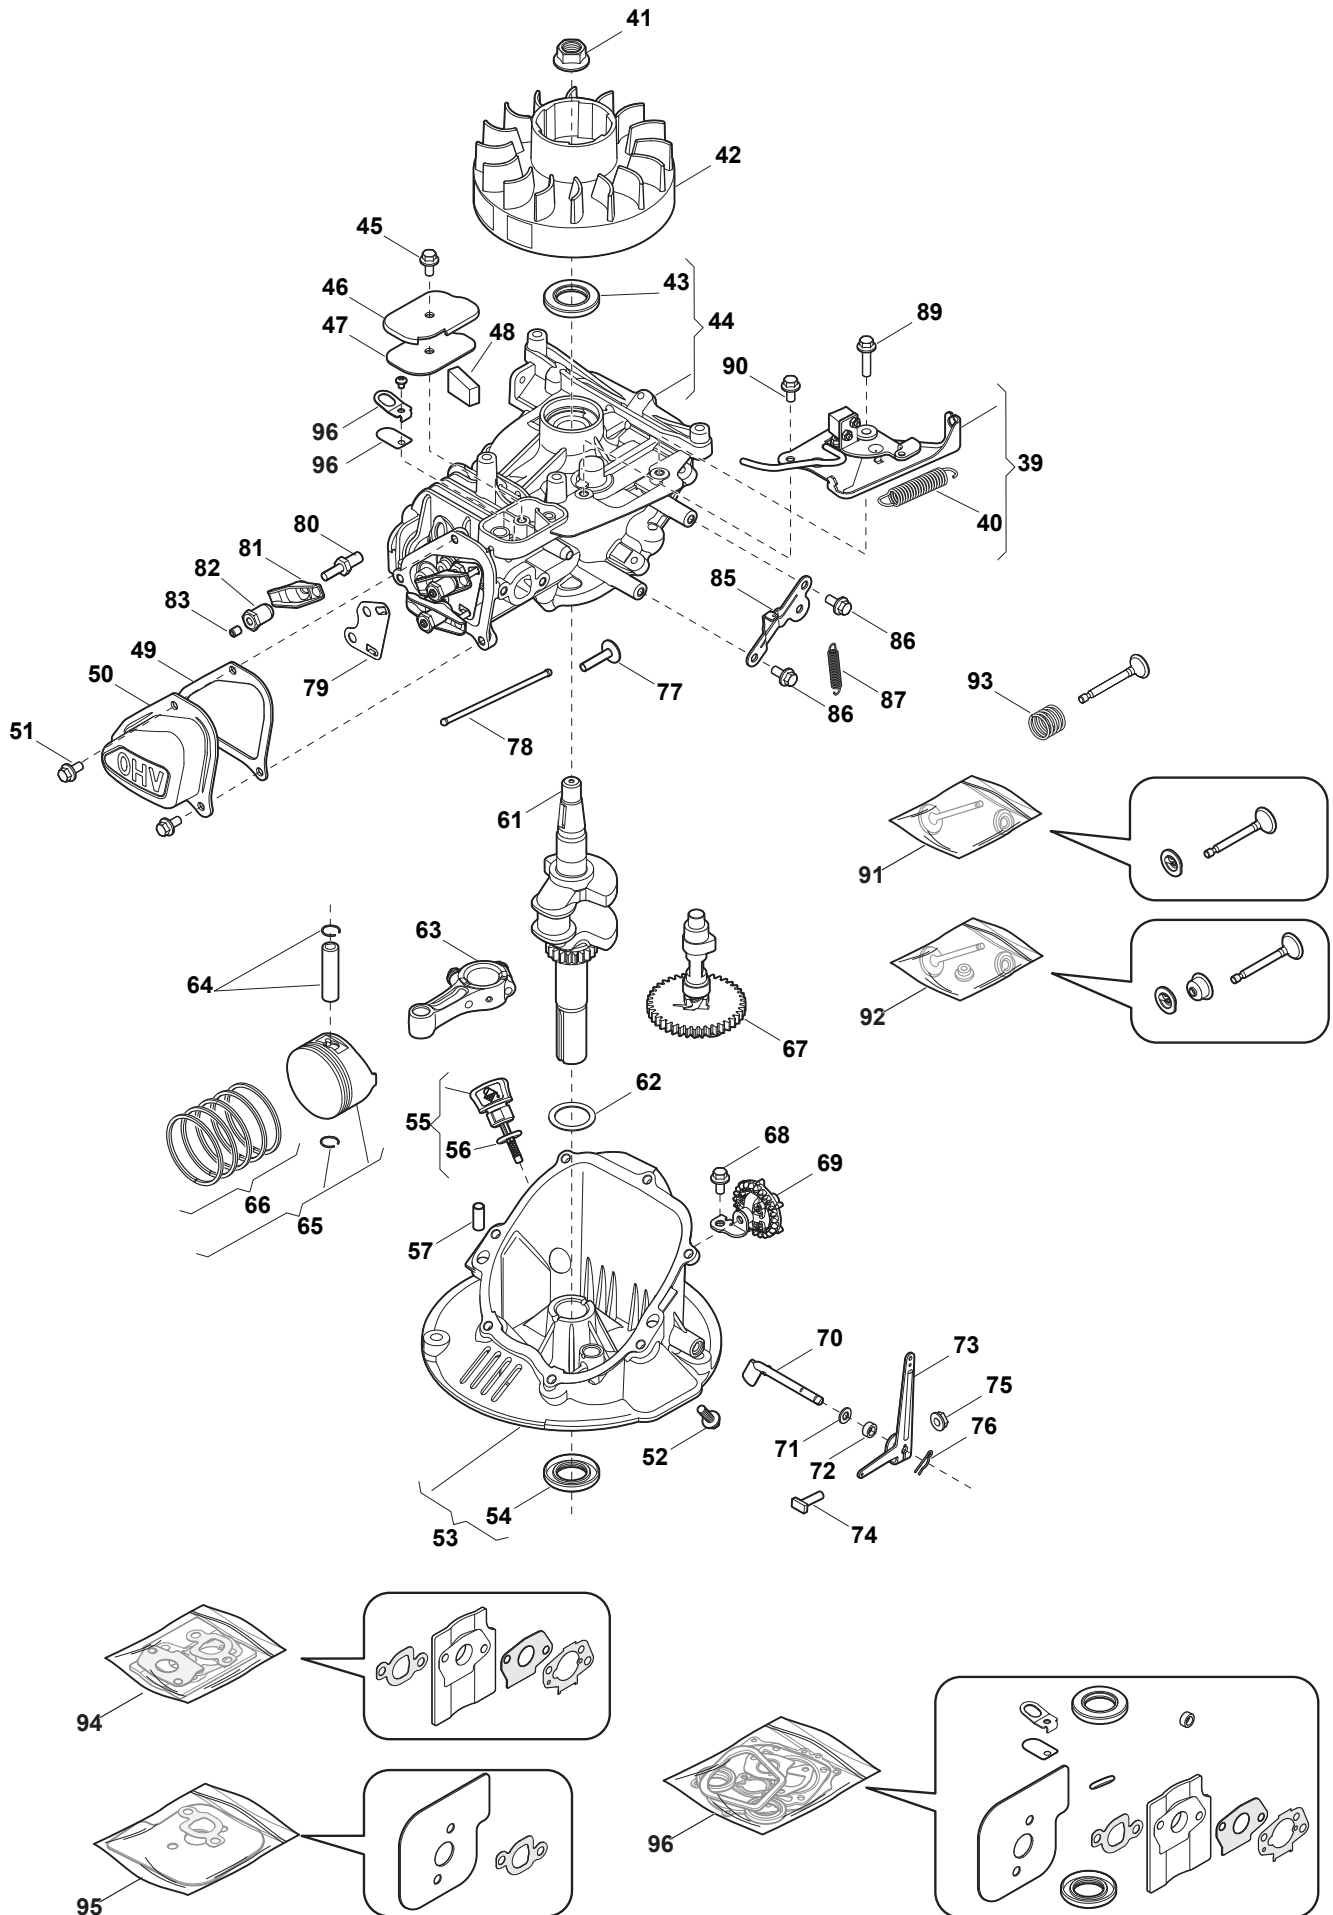

Fig.	Q.ty	Part No	Description	Notes
1	1	181003108/0	Gear Box	
2	1	112645705/0	Elastic Pin	
3	1	122601909/0	Pulley	
4	1	135063730/0	Belt	
5	2	122753000/0	Pin	
6	1	125430217/0	Spring	

Fig.	Q.ty	Part No	Description	Notes
1	1	122465607/3	Hub With Pulley, Crankshaft Ø 22.2	
2	1	181004360/3	Mulching Blade	
3	1	122160400/0	Elastic Disc	
4	1	112523080/0	Washer	
5	1	112735698/0	Screw	
6	1	112139100/0	Key	
7	3	112691910/0	Screw	
8	3	112523060/0	Washer	
9	3	122167842/0	Spacer	
10	3	112154210/0	Nut	
11	1	122040265/0	Bushing	

Fig.	Q.ty	Part No	Description	Notes
1	1	118550693/0	Starter Assy Cover	
2	1	118550694/0	Starter Handle	
4	1	118550695/0	Starter Pulley	
5	1	118550696/0	Starter Pawl Set	
6	2	118550713/0	Screw	
7	1	118550714/0	Screw	
8	1	112689515/0	Screw	
9	1	118550712/0	Fuel Tank	
10	1	118550711/0	Fuel Cap	
11	1	118550715/0	Fuel Filter	
12	1	118550716/0	Fuel Pipe	
13	1	118550697/0	Carburetor	
14	2	118550706/0	Screw	
15	2	112292102/0	Nut	
16	1	118550702/0	Air Cleaner Assy	
17	1	118550704/0	Air Filter	
18	1	118550703/0	Air Cleaner Cover	
19	1	118550698/0	Air Purge Pump	
20	1	118550705/0	Breather Fule Pipe	
21	2	112292102/0	Nut	
21	3	112292102/0	Nut	
22	2	118550710/0	Screw	
23	1	112735699/0	Screw	
24	1	118550709/0	Muffler Guard	
25	1	118550708/0	Muffler	
26	1	118550707/0	Muffler Gasket	
31	1	118550719/0	Electronic Coil	
32	1	112792099/0	Screw	
33	1	118550658/0	Spark Plug	
35	1	118550720/0	Spring	
36	1	118550721/0	Governor Link	
38	1	118550732/0	Engine Assembled	
98	1	322055521/0	Grey Cover	additional parts not for all models
98	1	322055530/0	Black Cover	additional parts not for all models
99	1	322055518/0	Yellow Engine Cowling	additional parts not for all models