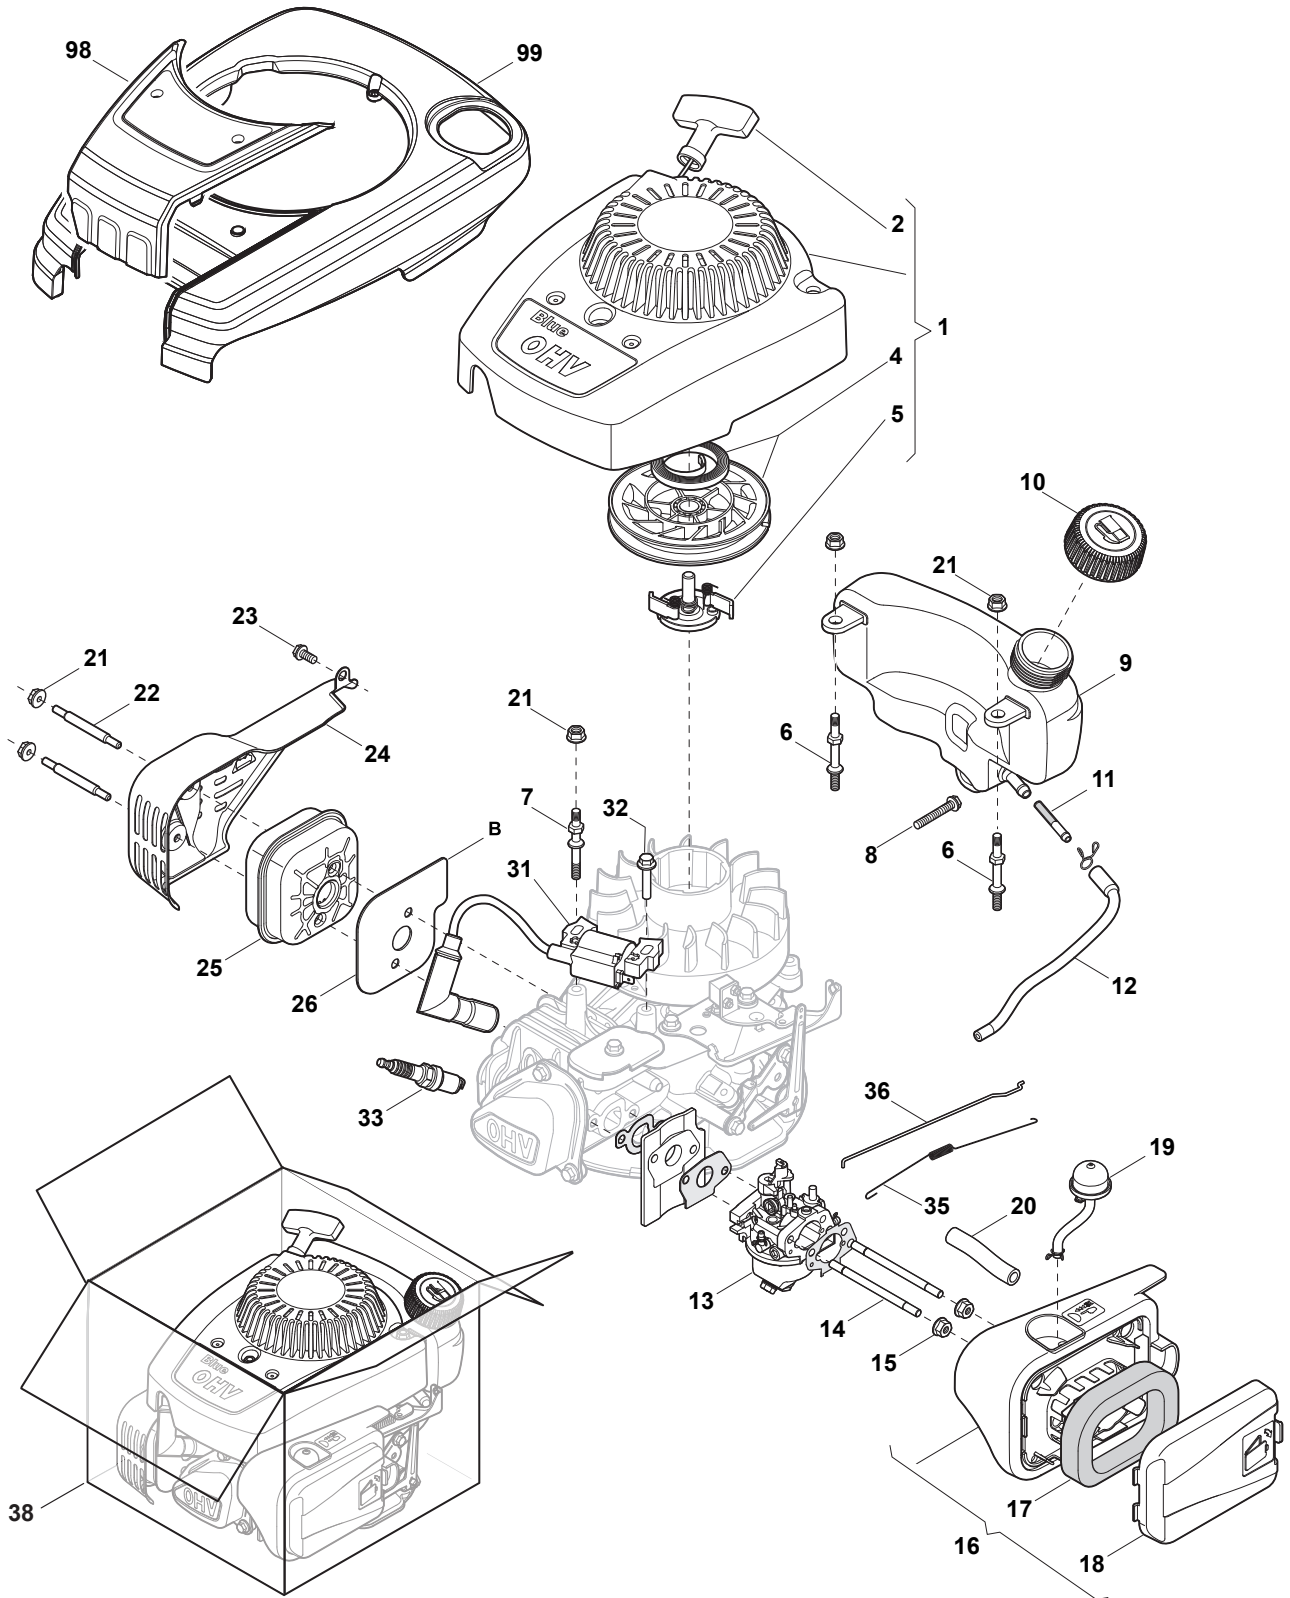

Fig.	Q.ty	Part No	Description	Notes
1	1	118550693/0	Starter Assy Cover	
2	1	118550694/0	Starter Handle	
4	1	118550695/0	Starter Pulley	
5	1	118550696/0	Starter Pawl Set	
6	2	118550713/0	Screw	
7	1	118550714/0	Screw	
8	1	112689515/0	Screw	
9	1	118550712/0	Fuel Tank	
10	1	118550711/0	Fuel Cap	
11	1	118550715/0	Fuel Filter	
12	1	118550716/0	Fuel Pipe	
13	1	118550697/0	Carburetor	
14	2	118550706/0	Screw	
15	2	112292102/0	Nut	
16	1	118550702/0	Air Cleaner Assy	
17	1	118550704/0	Air Filter	
18	1	118550703/0	Air Cleaner Cover	
19	1	118550698/0	Air Purge Pump	
20	1	118550705/0	Breather Fule Pipe	
21	2	112292102/0	Nut	
21	3	112292102/0	Nut	
22	2	118550710/0	Screw	
23	1	112735699/0	Screw	
24	1	118550709/0	Muffler Guard	
25	1	118550708/0	Muffler	
26	1	118550707/0	Muffler Gasket	
31	1	118550719/0	Electronic Coil	
32	1	112792099/0	Screw	
33	1	118550658/0	Spark Plug	
35	1	118550720/0	Spring	
36	1	118550721/0	Governor Link	
38	1	118550732/0	Engine Assembled	
98	1	322055521/0	Grey Cover	additional parts not for all models
98	1	322055530/0	Black Cover	additional parts not for all models
99	1	322055518/0	Yellow Engine Cowling	additional parts not for all models