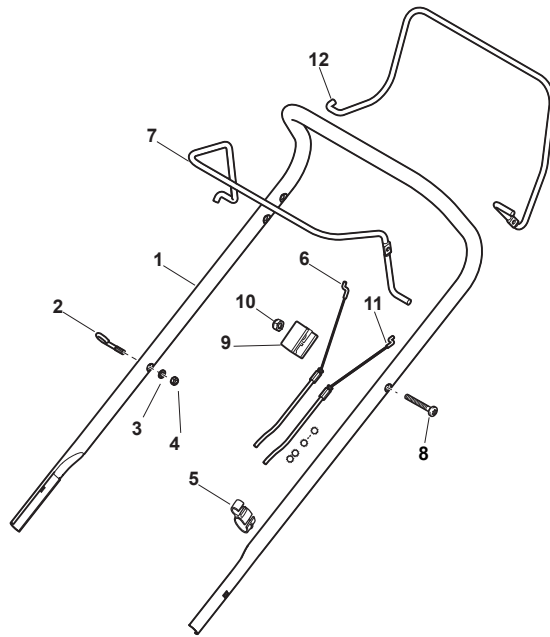

THIS INFORMATION IS NOT INTENDED FOR SALE OR RESALE, AND THIS NOTICE MUST REMAIN ON ALL COPIES.

Fig.	Q.ty	Part No	Description	Notes
1	1	322066750/0	Red Deck	
2	1	322060245/0	Belt Protection	
3	2	112154210/0	Nut	
4	2	112540060/0	Washer	
5	2	322785361/0	Support, Wheel	
6	2	322735599/0	Sector, Height Adjustment	
7	2	381003352/0	Lever, Height Adjustment	
8	2	381005163/0	Wheel Support	
9	2	122519811/0	Pin	
10	2	112521350/0	Washer	
11	2	112155000/0	Nut	
12	4	112728690/0	Screw	
13	2	322608563/0	Deck Rear Stiffening	
15	1	381003353/0	Lever, Height Adjustment	
16	2	112728689/0	Screw	
17	1	322735601/0	Sector, Height Adjustment	
18	2	112728690/0	Screw	
19	1	122033417/0	Rear Wheel Axle	
20	2	122753001/0	Pin	
21	4	112608600/0	Seeger	
22	2	112521370/0	Washer	
23	1	322570135/0	Right Pinion	
24	2	119216035/0	Bearing	
25	2	322785379/0	Support	
26	2	322600203/0	Protection, Wheel	
27	1	322570136/0	Left Pinion	
28	2	322120118/0	Traction Crown	
29	2	112523040/0	Washer	
30	2	112735592/0	Screw	
31	2	322686101/0	Wheel	
32	4	322034516/0	Bushing	
33	4	322110642/0	Hub Cap Grey	
34	2	322686100/0	Wheel	

Fig.	Q.ty	Part No	Description	Notes
1	2	381006769/0	Right/Left Lower Handle	
2	2	112523020/0	Washer	
3	2	112728450/0	Screw	
4	2	112819110/0	Screw	
5	2	118566110/0	Push Rod	
6	2	122671651/0	Washer	
7	2	122399900/0	Knob	
8	2	112293200/0	Nut	
10	1	381008687/0	Outfit, Screws	

Fig.	Q.ty	Part No	Description	Notes
1	1	381006739/1	Handle, Upper Part	
2	1	122430313/0	Guide Spring	
3	1	112521330/0	Washer	
4	1	112154510/0	Nut	
5	1	118390020/0	Conduit Clip	
6	1	181030079/0	Cable, Thread Engine Brake	Honda/B&S/GGP 100cc Engine
7	1	181003363/1	Lever, Engine Brake Black	
8	1	112727783/0	Screw	
9	1	322551640/0	Plate	
10	1	112154510/0	Nut	
11	1	381030080/0	Cable Rear Drive	
12	1	181003364/0	Drive Control Lever	