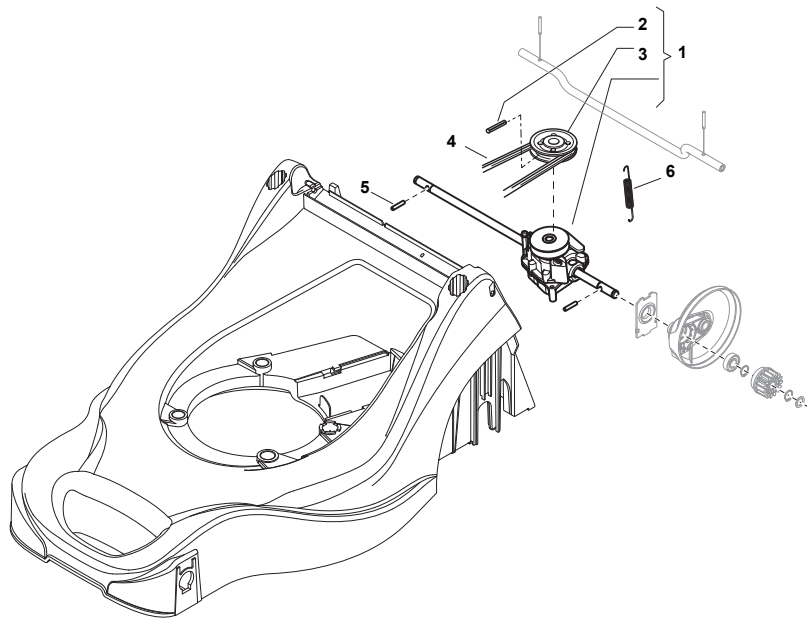

Fig.	Q.ty	Part No	Description	Notes
1	2	381006769/0	Right/Left Lower Handle	
2	2	112523020/0	Washer	
3	2	112728450/0	Screw	
4	2	112819110/0	Screw	
5	2	118566110/0	Push Rod	
6	2	122671651/0	Washer	
7	2	122399900/0	Knob	
8	2	112293200/0	Nut	
10	1	381008687/0	Outfit, Screws	

Fig.	Q.ty	Part No	Description	Notes
1	1	381006739/1	Handle, Upper Part	
2	1	122430313/0	Guide Spring	
3	1	112521330/0	Washer	
4	1	112154510/0	Nut	
5	1	118390020/0	Conduit Clip	
6	1	181030079/0	Cable, Thread Engine Brake	Honda/B&S/GGP 100cc Engine
7	1	181003363/1	Lever, Engine Brake Black	
8	1	112727783/0	Screw	
9	1	322551640/0	Plate	
10	1	112154510/0	Nut	
11	1	381030080/0	Cable Rear Drive	
12	1	181003364/0	Drive Control Lever	

Fig.	Q.ty	Part No	Description	Notes
1	1	181003108/0	Gear Box	
2	1	112645705/0	Elastic Pin	
3	1	122601909/0	Pulley	
4	1	135063730/0	Belt	
5	2	122753000/0	Pin	
6	1	125430217/0	Spring	

Fig.	Q.ty	Part No	Description	Notes
1	1	122465607/3	Hub With Pulley, Crankshaft Ø 22.2	
2	1	181004360/3	Mulching Blade	
3	1	122160400/0	Elastic Disc	
4	1	112523080/0	Washer	
5	1	112735698/0	Screw	
6	1	112139100/0	Key	
7	3	112691910/0	Screw	
8	3	112523060/0	Washer	
9	3	122167842/0	Spacer	
10	3	112154210/0	Nut	
11	1	122040265/0	Bushing	