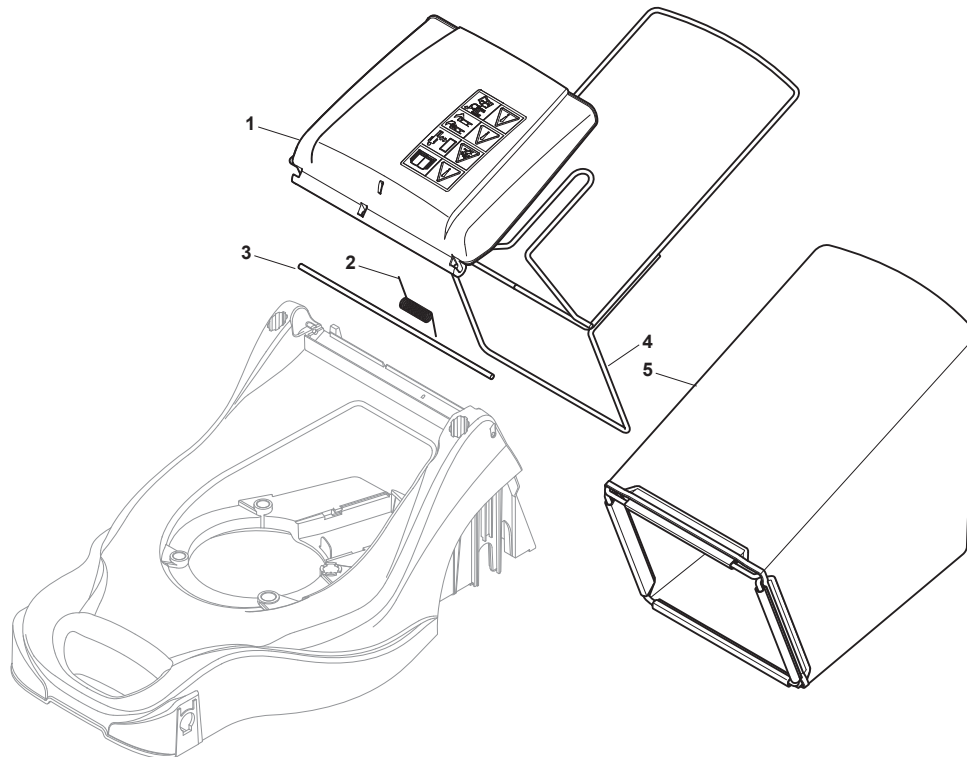

Fig.	Q.ty	Part No	Description	Notes
1	1	181003108/0	Gear Box	
2	1	112645705/0	Elastic Pin	
3	1	122601909/0	Pulley	
4	1	135063730/0	Belt	
5	2	122753000/0	Pin	
6	1	125430217/0	Spring	

Fig.	Q.ty	Part No	Description	Notes
1	1	122465607/3	Hub With Pulley, Crankshaft Ø 22.2	
2	1	181004360/3	Mulching Blade	
3	1	122160400/0	Elastic Disc	
4	1	112523080/0	Washer	
5	1	112735698/0	Screw	
6	1	112139100/0	Key	
7	3	112691910/0	Screw	
8	3	112523060/0	Washer	
9	3	122167842/0	Spacer	
10	3	112154210/0	Nut	
11	1	122040265/0	Bushing	