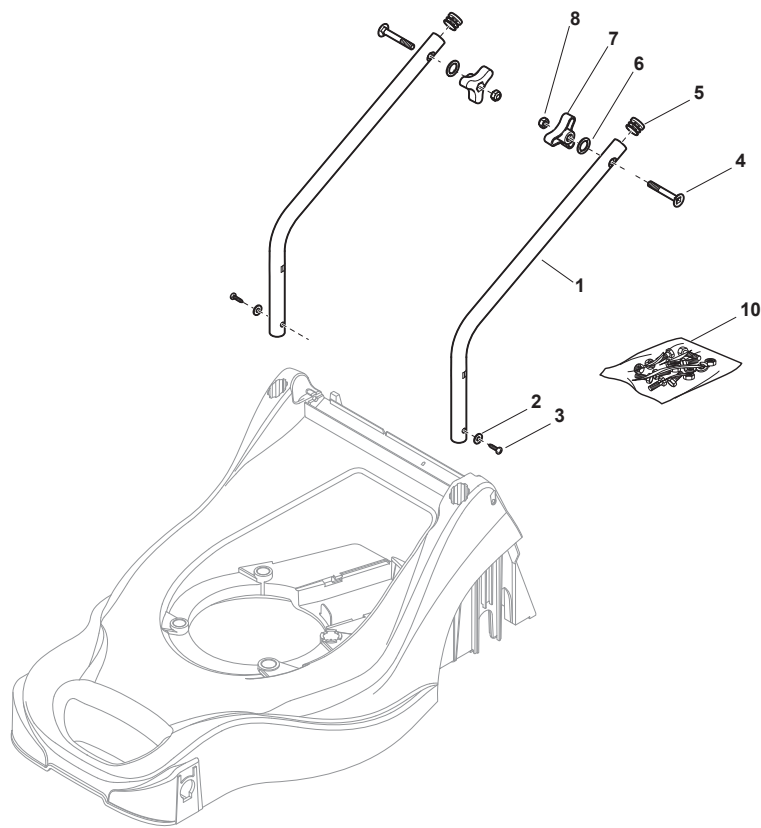

THIS INFORMATION IS NOT INTENDED FOR SALE OR RESALE, AND THIS NOTICE MUST REMAIN ON ALL COPIES.

Fig.	Q.ty	Part No	Description	Notes
1	1	322066750/0	Red Deck	
2	1	322060245/0	Belt Protection	
3	2	112154210/0	Nut	
4	2	112540060/0	Washer	
5	2	322785361/0	Support, Wheel	
6	2	322735599/0	Sector, Height Adjustment	
7	2	381003352/0	Lever, Height Adjustment	
8	2	381005163/0	Wheel Support	
9	2	122519811/0	Pin	
10	2	112521350/0	Washer	
11	2	112155000/0	Nut	
12	4	112728690/0	Screw	
13	2	322608563/0	Deck Rear Stiffening	
15	1	381003353/0	Lever, Height Adjustment	
16	2	112728689/0	Screw	
17	1	322735601/0	Sector, Height Adjustment	
18	2	112728690/0	Screw	
19	1	122033417/0	Rear Wheel Axle	
20	2	122753001/0	Pin	
21	4	112608600/0	Seeger	
22	2	112521370/0	Washer	
23	1	322570135/0	Right Pinion	
24	2	119216035/0	Bearing	
25	2	322785379/0	Support	
26	2	322600203/0	Protection, Wheel	
27	1	322570136/0	Left Pinion	
28	2	322120118/0	Traction Crown	
29	2	112523040/0	Washer	
30	2	112735592/0	Screw	
31	2	322686101/0	Wheel	
32	4	322034516/0	Bushing	
33	4	322110642/0	Hub Cap Grey	
34	2	322686100/0	Wheel	

Fig.	Q.ty	Part No	Description	Notes
1	2	381006769/0	Right/Left Lower Handle	
2	2	112523020/0	Washer	
3	2	112728450/0	Screw	
4	2	112819110/0	Screw	
5	2	118566110/0	Push Rod	
6	2	122671651/0	Washer	
7	2	122399900/0	Knob	
8	2	112293200/0	Nut	
10	1	381008687/0	Outfit, Screws	

Fig.	Q.ty	Part No	Description	Notes
1	1	381006739/1	Handle, Upper Part	
2	1	122430313/0	Guide Spring	
3	1	112521330/0	Washer	
4	1	112154510/0	Nut	
5	1	118390020/0	Conduit Clip	
6	1	181030079/0	Cable, Thread Engine Brake	Honda/B&S/GGP 100cc Engine
7	1	181003363/1	Lever, Engine Brake Black	
8	1	112727783/0	Screw	
9	1	322551640/0	Plate	
10	1	112154510/0	Nut	
11	1	381030080/0	Cable Rear Drive	
12	1	181003364/0	Drive Control Lever	