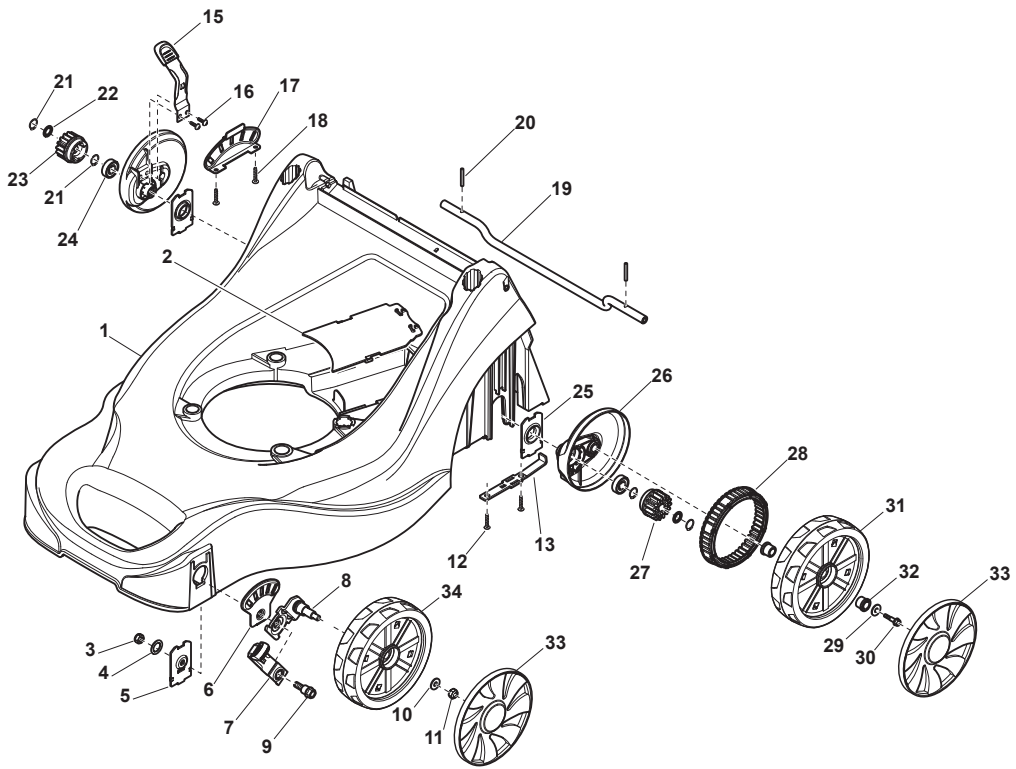

THIS INFORMATION IS NOT INTENDED FOR SALE OR RESALE, AND THIS NOTICE MUST REMAIN ON ALL COPIES.

Fig.	Q.ty	Part No	Description	Notes
1	1	322066750/0	Red Deck	
2	1	322060245/0	Belt Protection	
3	2	112154210/0	Nut	
4	2	112540060/0	Washer	
5	2	322785361/0	Support, Wheel	
6	2	322735599/0	Sector, Height Adjustment	
7	2	381003352/0	Lever, Height Adjustment	
8	2	381005163/0	Wheel Support	
9	2	122519811/0	Pin	
10	2	112521350/0	Washer	
11	2	112155000/0	Nut	
12	4	112728690/0	Screw	
13	2	322608563/0	Deck Rear Stiffening	
15	1	381003353/0	Lever, Height Adjustment	
16	2	112728689/0	Screw	
17	1	322735601/0	Sector, Height Adjustment	
18	2	112728690/0	Screw	
19	1	122033417/0	Rear Wheel Axle	
20	2	122753001/0	Pin	
21	4	112608600/0	Seeger	
22	2	112521370/0	Washer	
23	1	322570135/0	Right Pinion	
24	2	119216035/0	Bearing	
25	2	322785379/0	Support	
26	2	322600203/0	Protection, Wheel	
27	1	322570136/0	Left Pinion	
28	2	322120118/0	Traction Crown	
29	2	112523040/0	Washer	
30	2	112735592/0	Screw	
31	2	322686101/0	Wheel	
32	4	322034516/0	Bushing	
33	4	322110642/0	Hub Cap Grey	
34	2	322686100/0	Wheel	

Fig.	Q.ty	Part No	Description	Notes
1	2	381006769/0	Right/Left Lower Handle	
2	2	112523020/0	Washer	
3	2	112728450/0	Screw	
4	2	112819110/0	Screw	
5	2	118566110/0	Push Rod	
6	2	122671651/0	Washer	
7	2	122399900/0	Knob	
8	2	112293200/0	Nut	
10	1	381008687/0	Outfit, Screws	

Fig.	Q.ty	Part No	Description	Notes
1	1	381006739/1	Handle, Upper Part	
2	1	122430313/0	Guide Spring	
3	1	112521330/0	Washer	
4	1	112154510/0	Nut	
5	1	118390020/0	Conduit Clip	
6	1	181030079/0	Cable, Thread Engine Brake	Honda/B&S/GGP 100cc Engine
7	1	181003363/1	Lever, Engine Brake Black	
8	1	112727783/0	Screw	
9	1	322551640/0	Plate	
10	1	112154510/0	Nut	
11	1	381030080/0	Cable Rear Drive	
12	1	181003364/0	Drive Control Lever	