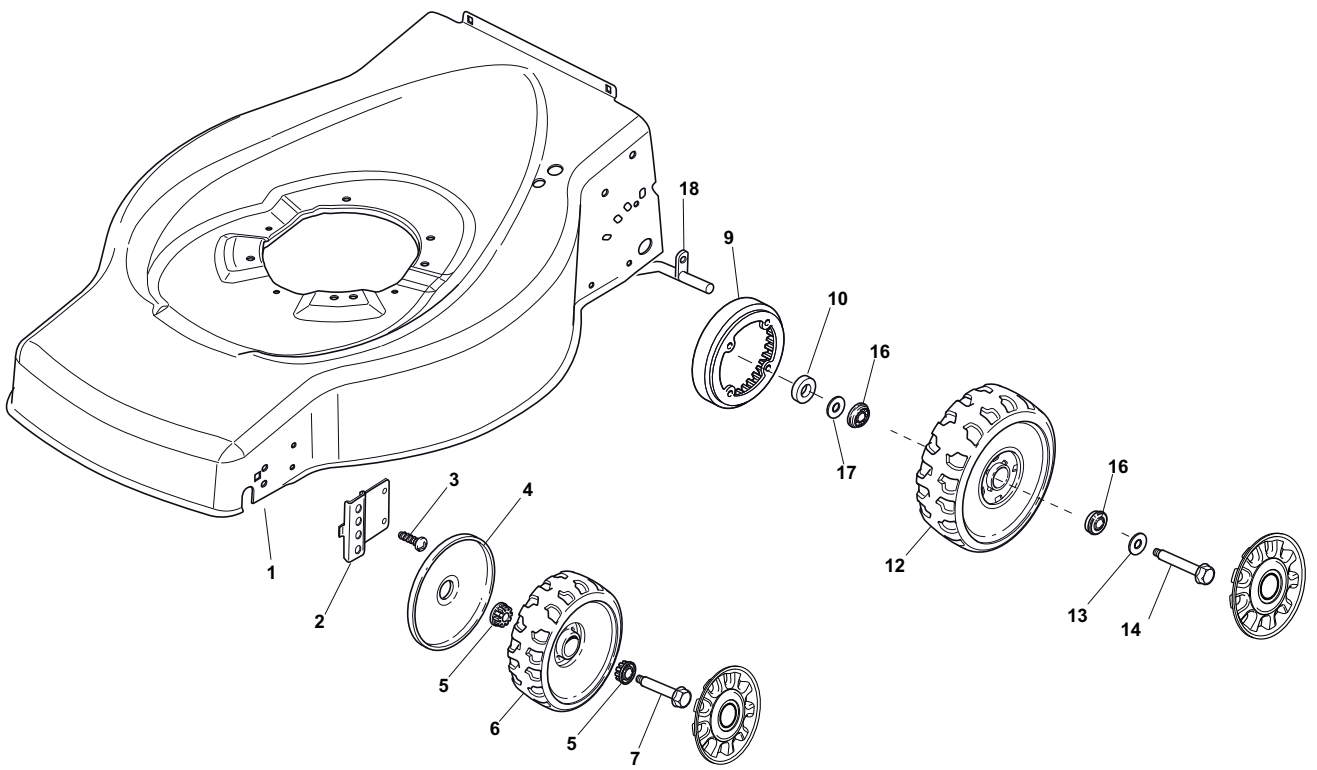

ILLUSTRATED PARTS LIST

ES 534 TR

- Use GLOBAL GARDEN PRODUCT Genuine Spare Parts specified in the parts list for repair and/or replacement.
- The contents described in the parts list may change due to improvement.
- The drawings of the spare parts are only indicative and might not represent the part in question exactly.
- The indications "right" - "left" - "front" - "rear" refer to the position of the operator when using the machine.
- When placing orders of parts for repair and/or replacement, make sure that the illustrated parts list is the one applying to the machine's year of manufacture, as shown on the identification plate attached to the machine.

THIS INFORMATION IS NOT INTENDED FOR SALE OR RESALE, AND THIS NOTICE MUST REMAIN ON ALL COPIES.

GLOBAL GARDEN PRODUCTS

POS	PART. NO	Q.ty	DESCRIPTION	DESCRIZIONE	DESCRIPTION	BESCHREIBUNG	REMARKS
1	381003703/0	1	Deck Red	Chassis Rosso	Châssis Rouge	Gehäuse Rot	
2	22131750/0	2	Nut	Dado	Ecrou	Mutter	
3	22735557/0	2	Sector, Height Adjustment	Settore Di Regolazione	Secteur Reglage	Sektor, Höheverstellung	
4	81003306/0	2	Lever, Height Adjustment	Leva Regolazione Altezza	Levier Reglage Hauteur	Hebel, Höneverstellung	
5	322600170/0	2	Protection, Wheel	Prot. Ruote	Protection Roue	Schütz, Räder	
6	22524324/0	2	Pin	Perno	Pivot	Bolzen	
7	12155000/0	2	Nut	Dado	Ecrou	Mutter	
8	25670011/0	2	Washer	Rosetta	Rondelle	Scheibe	
13	22120109/0	2	Sprocket	Ruota Dentata	Couronne	Zahnkettenrad	
14	22170622/0	2	Spacer	Distanziale	Entretoise	Distanzring	
21	22033393/0	1	Axle, Rear Wheels	Asse Ruote Posteriori	Axe Roues Arriere	Achse, Hinterrad	
22	12530150/0	2	Washer	Rosetta	Rondelle	Scheibe	