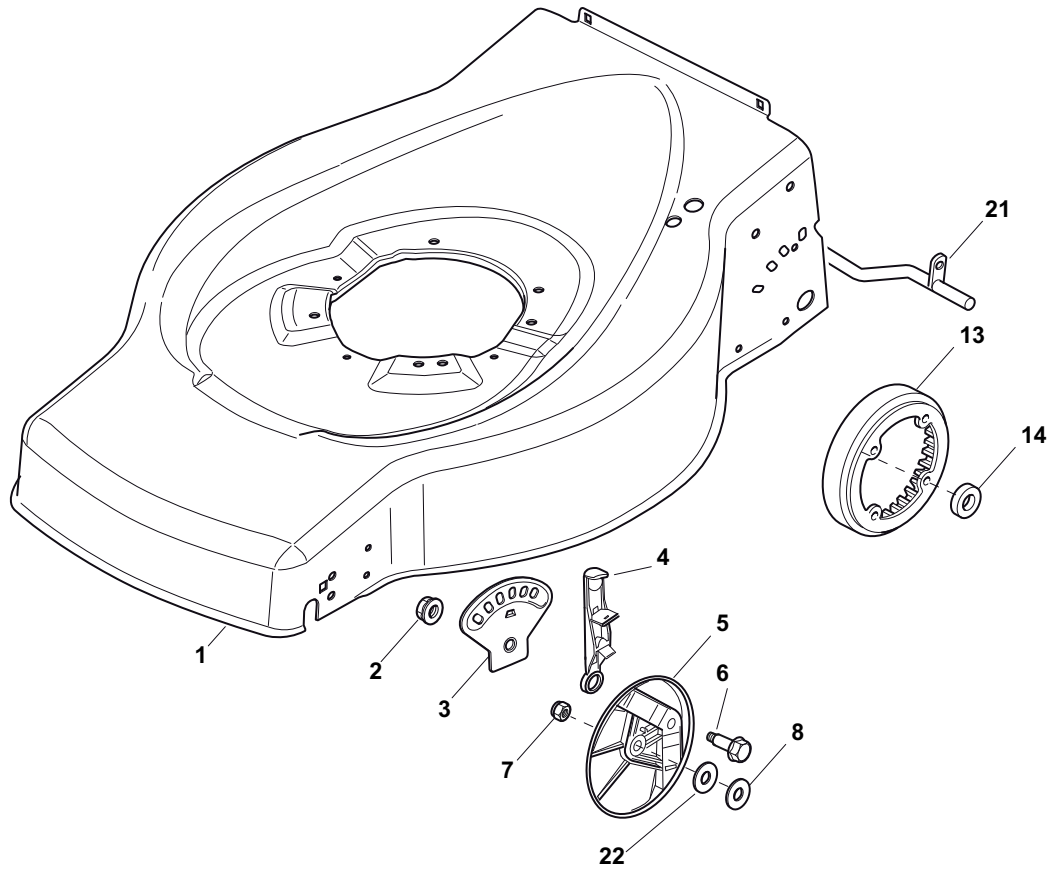

ILLUSTRATED PARTS LIST

ES 534 TR

- Use GLOBAL GARDEN PRODUCT Genuine Spare Parts specified in the parts list for repair and/or replacement.
- The contents described in the parts list may change due to improvement.
- The drawings of the spare parts are only indicative and might not represent the part in question exactly.
- The indications "right" - "left" - "front" - "rear" refer to the position of the operator when using the machine.
- When placing orders of parts for repair and/or replacement, make sure that the illustrated parts list is the one applying to the machine's year of manufacture, as shown on the identification plate attached to the machine.

THIS INFORMATION IS NOT INTENDED FOR SALE OR RESALE, AND THIS NOTICE MUST REMAIN ON ALL COPIES.

GLOBAL GARDEN PRODUCTS

POS	PART. NO	Q.ty	DESCRIPTION	DESCRIZIONE	DESCRIPTION	BESCHREIBUNG	REMARKS
1	381003703/0	1	Deck Red	Chassis Rosso	Châssis Rouge	Gehäuse Rot	
2	22131750/0	2	Nut	Dado	Ecrou	Mutter	
3	22735557/0	2	Sector, Height Adjustment	Settore Di Regolazione	Secteur Reglage	Sektor, Höheverstellung	
4	81003306/0	2	Lever, Height Adjustment	Leva Regolazione Altezza	Levier Reglage Hauteur	Hebel, Höneverstellung	
5	322600170/0	2	Protection, Wheel	Prot. Ruote	Protection Roue	Schütz, Räder	
6	22524324/0	2	Pin	Perno	Pivot	Bolzen	
7	12155000/0	2	Nut	Dado	Ecrou	Mutter	
8	25670011/0	2	Washer	Rosetta	Rondelle	Scheibe	
13	22120109/0	2	Sprocket	Ruota Dentata	Couronne	Zahnkettenrad	
14	22170622/0	2	Spacer	Distanziale	Entretoise	Distanzring	
21	22033393/0	1	Axle, Rear Wheels	Asse Ruote Posteriori	Axe Roues Arriere	Achse, Hinterrad	
22	12530150/0	2	Washer	Rosetta	Rondelle	Scheibe	