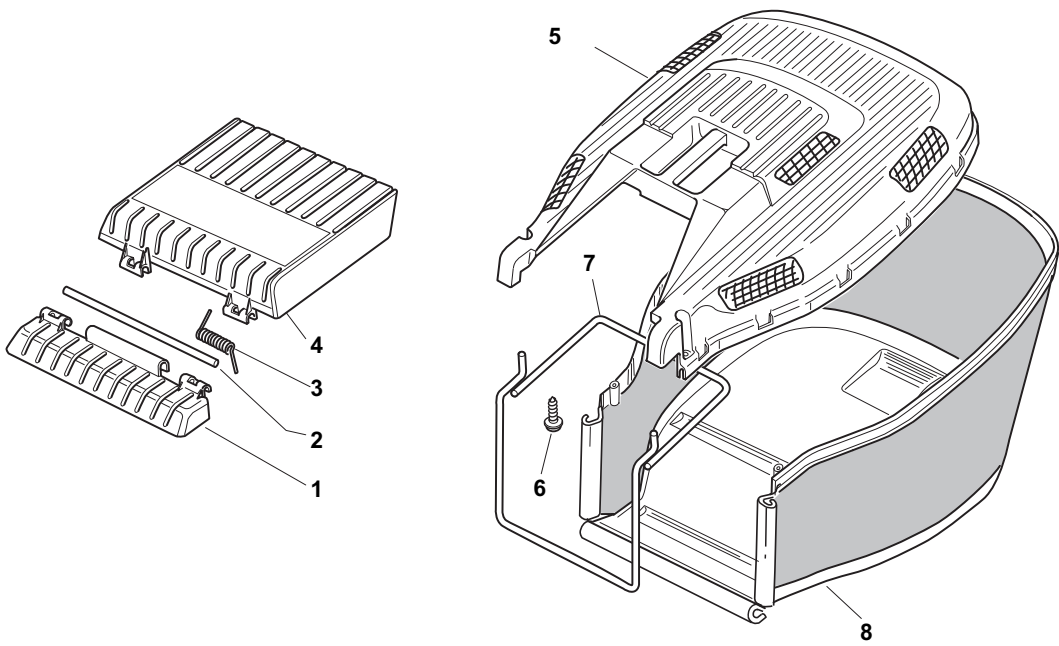

POS	PART. NO	Q.ty	DESCRIPTION	DESCRIZIONE	DESCRIPTION	BESCHREIBUNG	REMARKS
1	22785136/1	1	Support	Supporto	Support	Halter	
2	22517858/0	1	Pin	Perno	Pivot	Bolzen	
3	22450431/0	1	Spring	Molla	Ressort	Feder	
4	322600099/1	1	Stone-Guard	Parasassi	Pare-Pierres	Prallblech	
5	22486122/0	1	Grassbox Upper Part	Parte Sup.Sacco	Sac, Partie Sup.	Korb Oberteil	
6	12728686/0	2	Screw	Vite	Vis	Schraube	
8	81002229/0	1	Box, Fabric	Sacco, Tela	Sac, Toile	Sack, Tuck	
7	81006419/0	1	Chassis Box	Telaio Sacco	Châssis Bac	Rahmen Sack