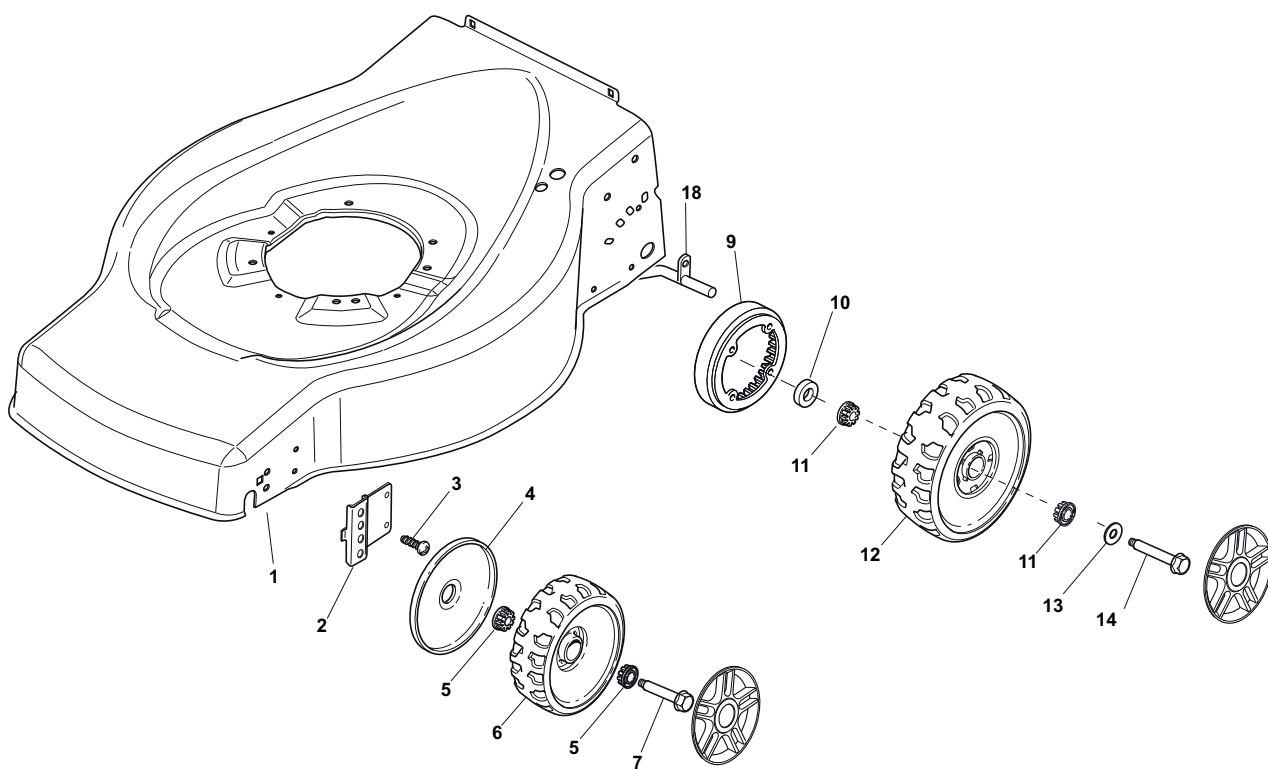

POS	PART. NO	Q.ty	DESCRIPTION	DESCRIZIONE	DESCRIPTION	BESCHREIBUNG	REMARKS
1	381003703/0	1	Deck Red	Chassis Rosso	Châssis Rouge	Gehäuse Rot	
2	22551523/0	2	Plate, Front	Piastra Anteriore	Plaque Antérieure	Platte, Vorder	
3	12728686/0	4	Screw	Vite	Vis	Schraube	
4	22600095/0	2	Protection	Protezione	Protection	Schutz	
5	22034515/1	4	Bush	Bussola	Douille	Buchse	
6	22686091/1	2	Wheel Ø 165	Ruota Ø 165	Roue Ø 165	Rad Ø 165	
7	22524340/0	2	Pin	Perno	Pivot	Bolzen	
9	22120109/0	2	Sprocket	Ruota Dentata	Couronne	Zahnkettenrad	
10	22170622/0	2	Spacer	Distanziale	Entretoise	Distanzring	
12	22686093/0	2	Wheel Ø 190	Ruota Ø 190	Roue Ø190	Rad Ø 190	
13	12523050/0	2	Washer	Rosetta	Rondelle	Scheibe	
14	12735599/0	2	Screw	Vite	Vis	Schraube	
16	22122200/0	4	Bearing	Cuscinetto	Coussinet	Lager	
17	22675100/0	2	Washer	Rosetta	Rondelle	Scheibe	
18	22033393/0	1	Axle, Rear Wheels	Asse Ruote Posteriori	Axe Roues Arriere	Achse, Hinterrad