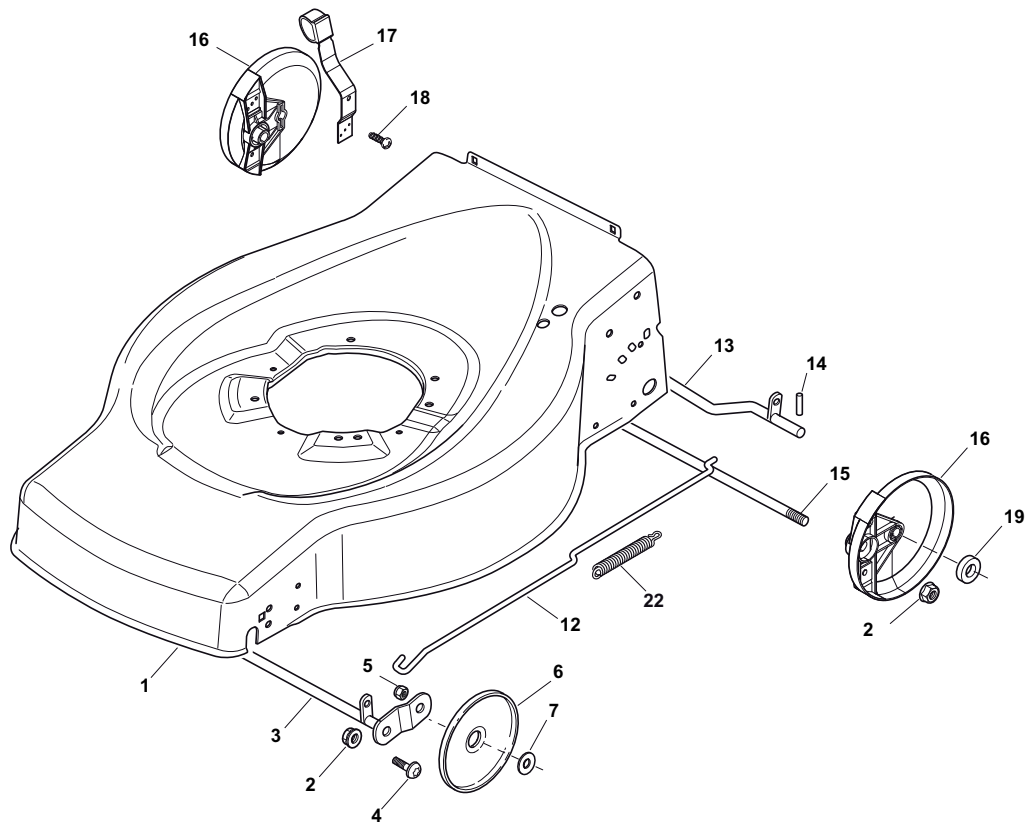

ILLUSTRATED PARTS LIST

ESL 464 TR

- Use GLOBAL GARDEN PRODUCT Genuine Spare Parts specified in the parts list for repair and/or replacement.
- The contents described in the parts list may change due to improvement.
- The drawings of the spare parts are only indicative and might not represent the part in question exactly.
- The indications "right" - "left" - "front" - "rear" refer to the position of the operator when using the machine.
- When placing orders of parts for repair and/or replacement, make sure that the illustrated parts list is the one applying to the machine's year of manufacture, as shown on the identification plate attached to the machine.

THIS INFORMATION IS NOT INTENDED FOR SALE OR RESALE, AND THIS NOTICE MUST REMAIN ON ALL COPIES.

GLOBAL GARDEN PRODUCTS

POS	PART. NO	Q.ty	DESCRIPTION	DESCRIZIONE	DESCRIPTION	BESCHREIBUNG	REMARKS
1	81002538/0	1	Deck Red	Chassis Rosso	Châssis Rouge	Gehäuse Rot	
2	12155000/0	2	Nut	Dado	Ecrou	Mutter	
3	81000153/0	1	Axle, Front Wheels	Asse Ruote Anteriore	Axe Roues Avant	Achse, Vorderrad	
4	12760600/0	2	Screw	Vite	Vis	Schraube	
5	22131750/0	2	Nut	Dado	Ecrou	Mutter	
6	22600095/0	2	Protection	Protezione	Protection	Schutz	
7	22671651/0	2	Washer	Rosetta	Rondelle	Scheibe	
12	22033317/0	1	Adjustment Rod	Asta Regolazione	Tige Reglage	Verstellungstange	
13	22033393/0	2	Axle, Rear Wheels	Asse Ruote Posteriore	Axe Roues Arriere	Achse, Hinterrad	
14	22753001/0	2	Pin	Spina	Goupille	Stift	
15	22033364/0	2	Axle, Rear Wheels	Asse Ruote Posteriori	Axe Roues Arriere	Achse, Hinterrad	
16	22600106/1	2	Protection, Wheel	Prot. Ruote	Protection Roue	Schütz, Räder	
17	81003303/0	1	Lever, Height Adjustment	Leva Regolazione Altezza	Levier Reglage Hauteur	Hebel, Höneverstellung	
18	12728689/0	2	Screw	Vite	Vis	Schraube	
19	22122202/0	4	Bearing	Cuscinetto	Coussinet	Lager	
22	122446186/0	1	Spring	Molla	Ressort	Feder	Only 534 Model