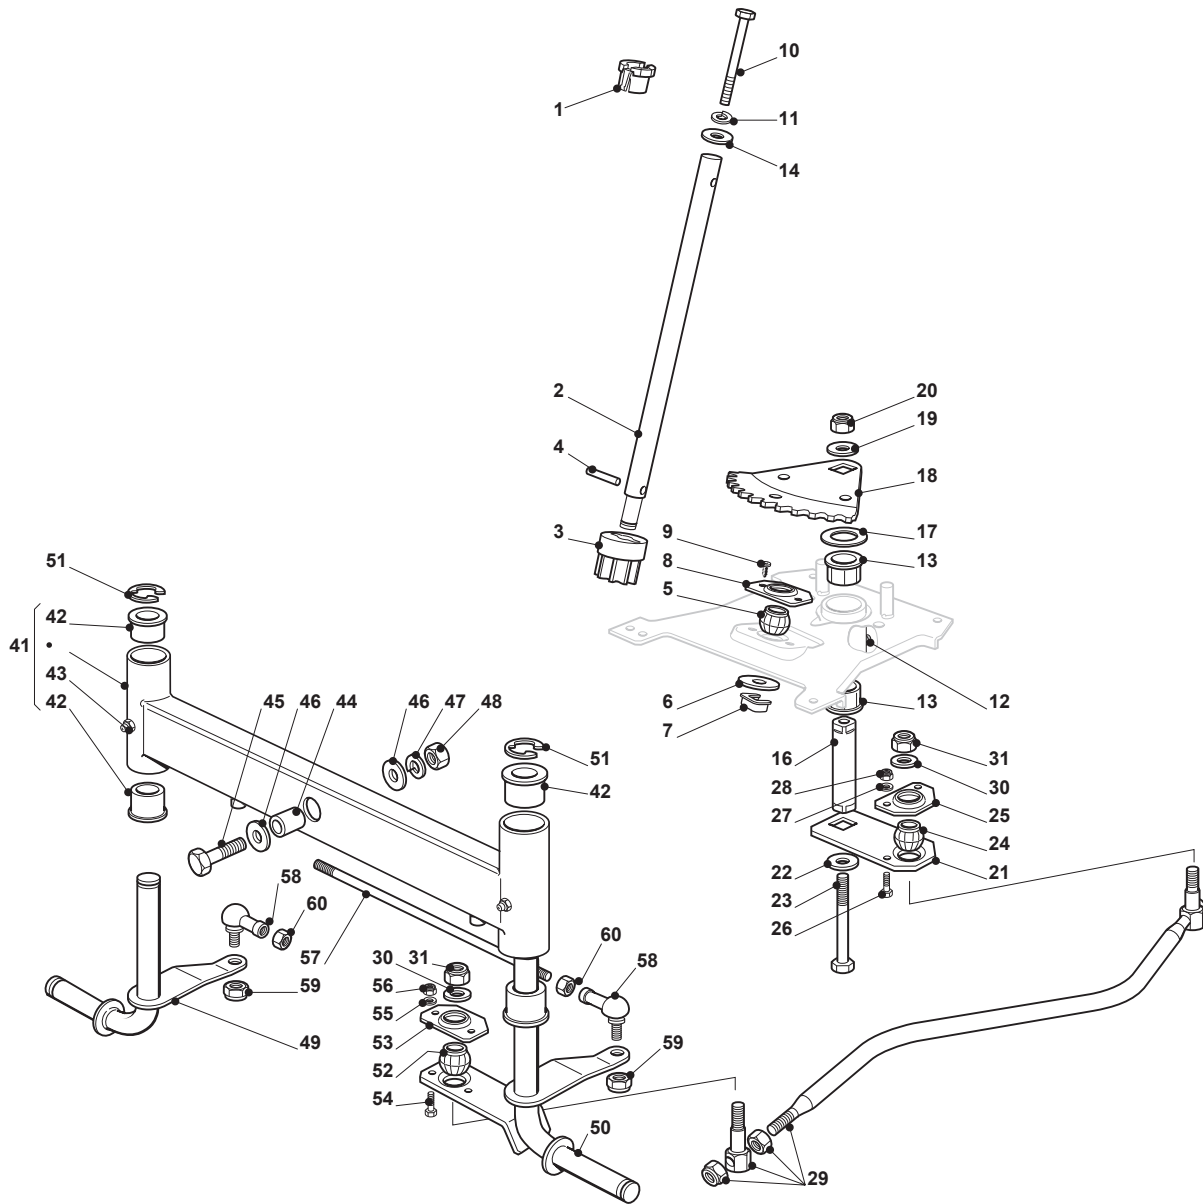

Utgåva Issue 3 - 2016		Styrning Steering			
Pos. Fig.	Antal Q.ty	Art nr Part No	Benämning	Description	Anmärkning Notes
1	1	325038004/0	Bussning	Bushing	
2	1	125520014/0	Rattstang	Steering Column	
3	1	127570050/0	Drev	Pinion	
4	1	112622650/0	Stift	Dowel pin	
5	1	325743000/0	Länk	Joint	
6	1	112521370/0	Bricka	Washer	
7	1	112436030/0	Plat	Plate	
8	1	325785213/1	Fäste	Support	
9	2	112729601/1	Skruv	Screw	
10	1	112691800/0	Skruv	Screw	
11	1	112583500/0	Lasbricka	Grower	
12	1	112379511/0	Smörjnippel	Grease Dispenser	
13	2	325040624/0	Bussning	Bushing	
14	1	112523060/0	Bricka	Washer	
16	1	125510092/0	Stift	Pin	
17	1	125670019/0	Bricka	Washer	
18	1	325735513/0	Styrstang	Steering Sector	
19	1	112523080/0	Bricka	Washer	
20	1	112155020/0	Mutter	Nut	
21	1	325318205/0	Reglage	Lever	
22	1	112523080/0	Bricka	Washer	
23	1	112794985/0	Skruv	Screw	
24	1	325743000/0	Länk	Joint	
25	1	325785213/1	Fäste	Support	
26	2	112791213/1	Skruv	Screw	
27	2	112521330/0	Bricka	Washer	
28	2	112154510/0	Mutter	Nut	
29	1	382000539/1	Styrstag Kpl	Steering Rod	
30	2	112523070/0	Bricka	Washer	
31	2	112155010/0	Mutter	Nut	
41	1	382034024/1	Framaxel Kpl 15"	Equalizer With Bush And Lubricator	
42	4	125034002/1	Bussning	Bushing	
43	2	112379511/0	Smörjnippel	Grease Dispenser	
44	1	125160016/0	Distans	Spacer	
45	1	112692695/0	Skruv	Screw	
46	2	112523100/0	Bricka	Washer	
47	1	112587100/0	Fj.Bricka 13X21X2.5	Grower	
48	1	112295300/0	Mutter	Nut	
49	1	382230363/0	Spindel Höger	Right Stub Axle	
50	1	382230365/0	Hjulspindel-vä	Left Stub Axle	
51	2	112001000/0	Lasring	Benzing Ring	
52	1	325743000/0	Länk	Joint	
53	1	325785213/1	Fäste	Support	
54	2	112791213/1	Skruv	Screw	
55	2	112521330/0	Bricka	Washer	
56	2	112154510/0	Mutter	Nut	
57	1	125840023/0	Paralellstag	Tie Rod	
58	2	122746609/0	Länk	Joint	
59	2	112156602/0	Mutter	Nut