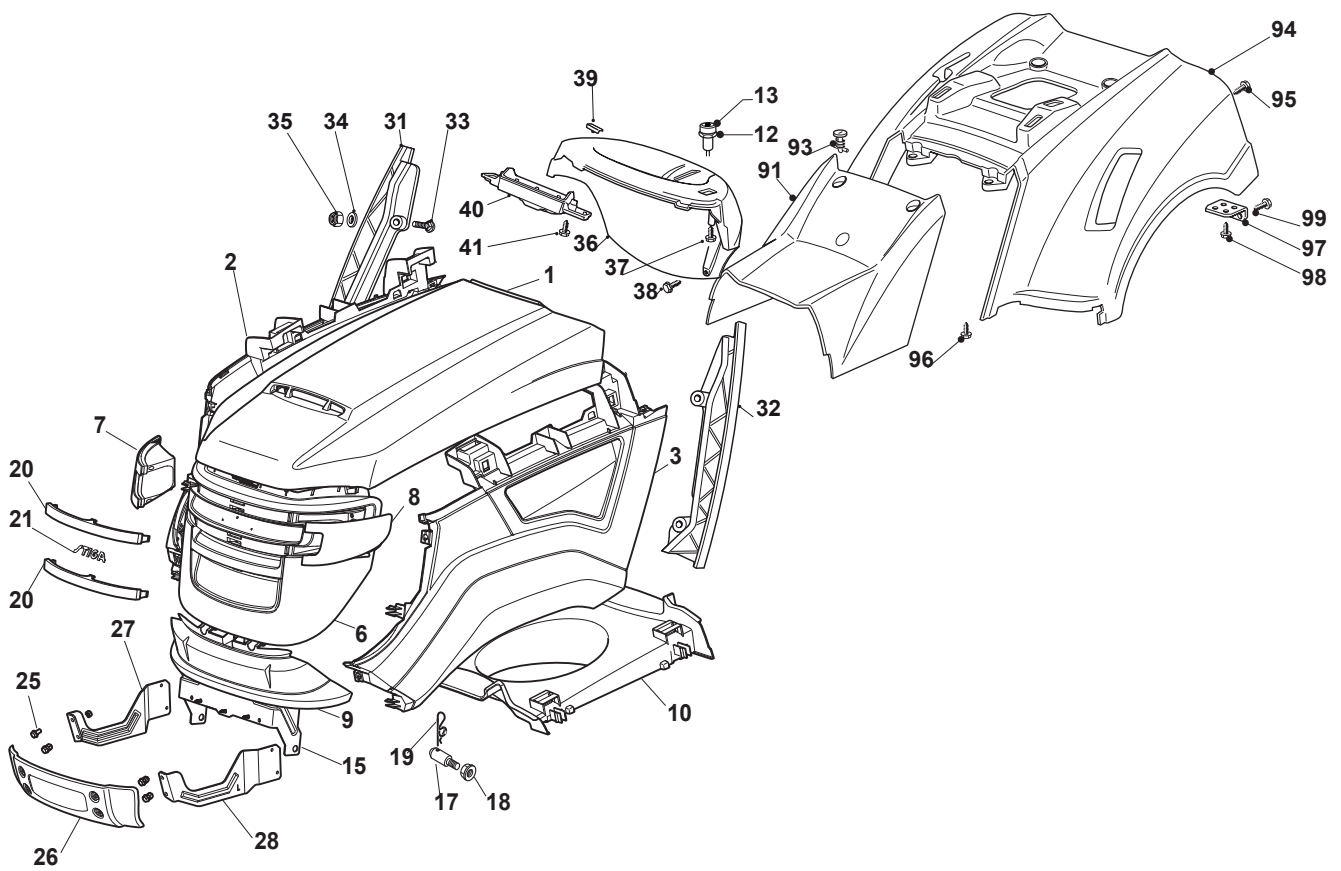

Utgåva Issue 3 - 2016		Kaross	Body		
Pos. Fig.	Antal Q.ty	Art nr Part No	Benämning	Description	Anmärkning Notes
9	1	325076959/1	Lower Grey Hood, Front	Lower Grey Hood, Front	
1	1	325076866/0	Huv, gul	Upper Engine Hood, Yellow	
2	1	382394645/0	Side Hood, Right	Side Hood, Right	
3	1	382394646/0	Side Hood, Left	Side Hood, Left	
6	1	325076953/0	Lower Grey Hood, Front	Lower Grey Hood, Front	
7	1	382185500/1	Grill-Hö	Right Grill	
8	1	382185501/1	Grill-Vä	Left Grill	
10	1	325108031/0	Luftledare	Conveyor	
11	6	112735403/0	Skruv	Screw	
12	1	325256250/0	Skruv	Screwed Ring	
13	1	325605003/0	Knapp	Button	
15	1	325774301/2	Huvstöd	Engine Hood Support	
16	5	112735403/0	Skruv	Screw	
17	2	125510079/1	Stift	Pin	
18	2	112293201/0	Mutter	Nut	
19	2	124487998/0	Fjäder Clip	Cotter Pin	
20	1	325076956/0	Frontal Moulding	Frontal Moulding	
21	1	114367494/0	Dekal	Label	
24	2	325547159/1	Plåt	Plate	
25	4	112800815/0	Skruv	Screw	
26	1	382263503/0	Stötfångare	Bumper	
27	1	382785259/0	Stöd-Hö	Right Support	
28	1	382785261/0	Stöd-Vä	Left Support	
31	1	325599012/0	Panelstöd-hö	Dashboard, Right Profile	
32	1	325599013/0	Panelfäste, vänster	Left Dashboard Support	
33	4	112815221/0	Skruv	Screw	
34	4	112521330/0	Bricka	Washer	
35	4	112154510/0	Mutter	Nut	
37	2	112728440/0	Skruv	Screw	
38	2	112735402/0	Skruv	Screw	
39	2	125260000/0	Skydd	Grommet	
40	1	325600074/0	Kortskydd	Card Protection	
41	2	112735402/0	Skruv	Screw	
91	1	325110365/0	Centralkapa, gul	Central Cover, Yellow	
93	2	125580020/2	Stift	Stake	
94	1	325110323/0	Hjulkapa-gul	Yellow Wheels Cover	
95	4	112735402/0	Skruv	Screw	
96	2	112735402/0	Skruv	Screw	
97	2	325755041/0	Vinkelfäste	Bracket	
98	4	112728686/0	Skruv	Screw	
99	2	112735110/0	Skruv	Screw	
36	1	325120242/0	Panel Gul	Dashboard, Yellow