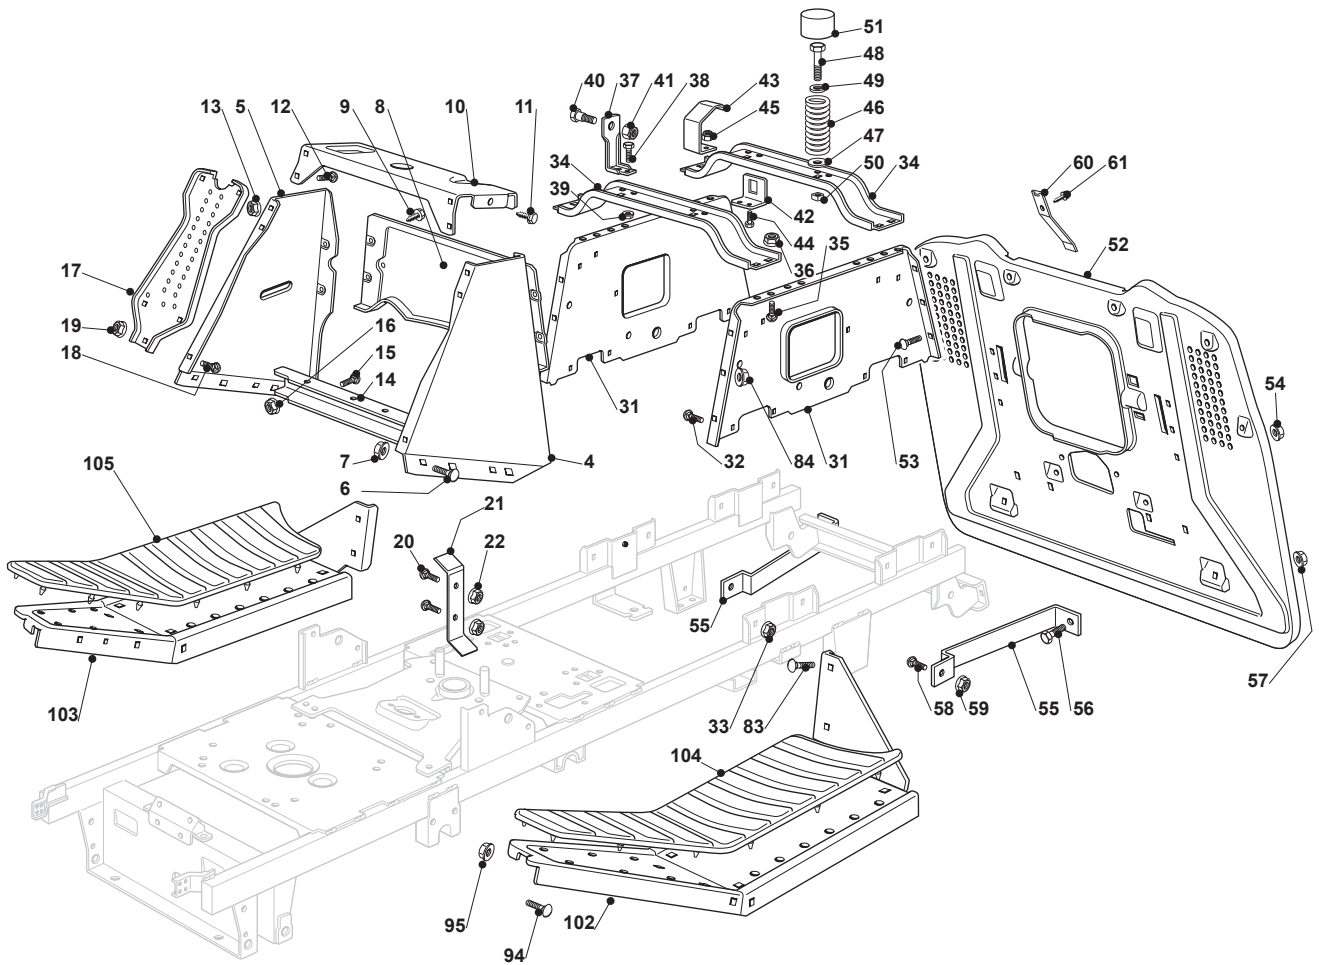

Utgåva Issue 3 - 2016		Kaross	Chassis		
Pos. Fig.	Antal Q.ty	Art nr Part No	Benämning	Description	Anmärkning Notes
4	1	325785243/1	Panelfäste, vänster	Left Dashboard Support	
5	1	325785245/0	Panelstöd-hö	Right Dashboard Support	
6	4	112818690/0	Skruv	Screw	
7	4	112293201/0	Mutter	Nut	
8	1	382785151/2	Instrumentpanelhallare. bakre	Rear Dashboard Support	
9	4	112735110/0	Skruv	Screw	
10	1	325785255/0	Fäste	Central Dashboard Support	
11	2	112735110/0	Skruv	Screw	
12	4	112815200/0	Skruv	Screw	
13	4	112292102/0	Mutter	Nut	
14	1	325785241/0	Fäste	Support	
15	2	112815200/0	Skruv	Screw	
16	2	112292102/0	Mutter	Nut	
17	2	382785153/1	Panelfäste	Front Dashboard Support	
18	2	112815200/0	Skruv	Screw	
19	2	112292102/0	Mutter	Nut	
20	2	112793102/0	Skruv	Screw	
21	1	325785499/0	Support	Support	
22	2	112293201/0	Mutter	Nut	
31	2	325785249/0	Sitsfäste	Seat Support	
32	8	112815200/0	Skruv	Screw	
33	8	112292102/0	Mutter	Nut	
34	2	325785257/1	Sitsfäste	Seat Support	
35	8	112818690/0	Skruv	Screw	
36	8	112293201/0	Mutter	Nut	
37	2	325755039/0	Vinkelfäste	Bracket	
38	4	112792611/0	Skruv	Screw	
39	4	112293201/0	Mutter	Nut	
40	2	122524970/2	Stift	Fulcrum Pin	
41	3	112155010/0	Mutter	Nut	
42	1	325755043/0	Vinkelfäste	Bracket	
43	1	325430253/0	Fjäder	Spring	
44	2	112789000/0	Skruv	Screw	
45	2	112154330/0	Mutter	Nut	
46	2	125430257/1	Fjäder	Spring	
47	2	112523070/0	Bricka	Washer	
48	2	112760515/0	Skruv	Screw	
49	2	122671653/0	Bricka	Washer	
50	2	112360425/0	Mutter	Nut	
51	2	325122000/2	Fjäder	Spring	
52	1	382547041/1	Plat	Plate	
53	6	112792611/0	Skruv	Screw	
54	6	112293201/0	Mutter	Nut	
55	2	325650119/0	Förstärkning	Plate Stiffening	
56	2	112792611/0	Skruv	Screw	
57	2	112293201/0	Mutter	Nut	
58	2	112792611/0	Skruv	Screw	
59	2	112293201/0	Mutter	Nut	
60	1	125430276/0	Fjäder	Spring