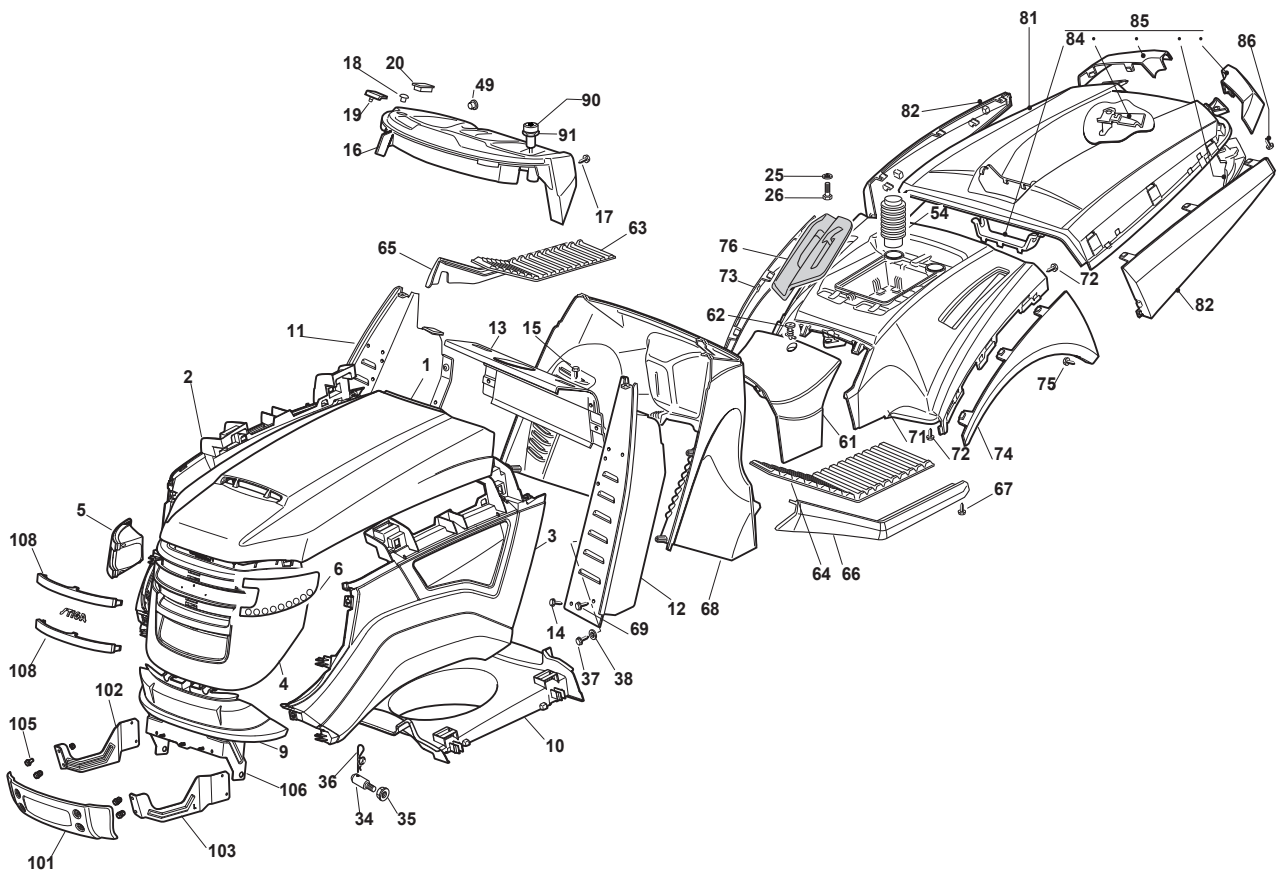

Utgåva Issue 13 - 2016		Kaross Body			
Pos. Fig.	Antal Q.ty	Art nr Part No	Benämning	Description	Anmärkning Notes
108	1	325076956/0	Frontal Moulding	Frontal Moulding	
1	1	325076866/0	Huv, gul	Upper Engine Hood, Yellow	
2	1	382394646/0	Side Hood, Left	Side Hood, Left	
3	1	382394645/0	Side Hood, Right	Side Hood, Right	
4	1	325076953/0	Lower Grey Hood, Front	Lower Grey Hood, Front	
5	1	382185500/1	Grill-Hö	Right Grill	
6	1	382185501/1	Grill-Vä	Left Grill