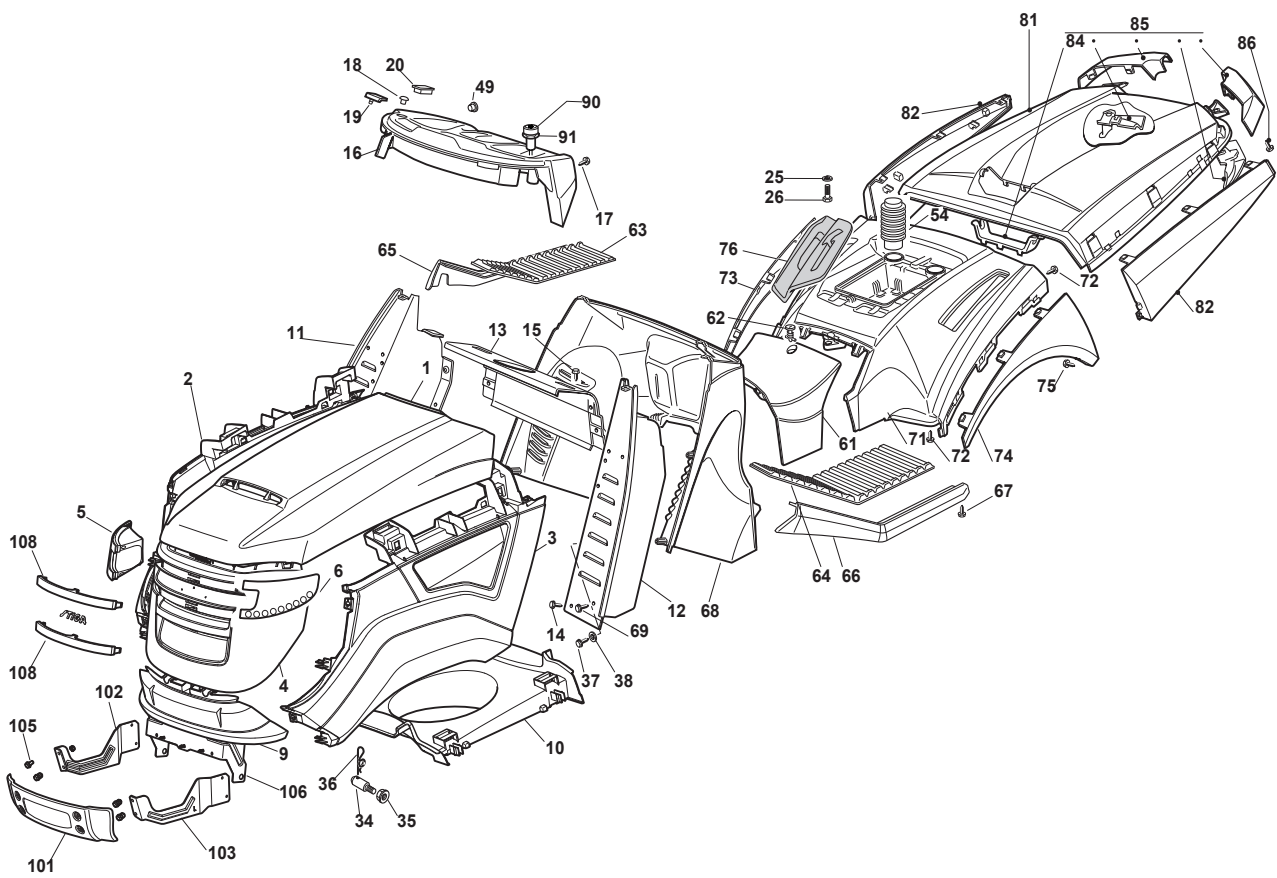

Utgåva Issue 13 - 2016		Kaross	Body		
Pos. Fig.	Antal Q.ty	Art nr Part No	Benämning	Description	Anmärkning Notes
9	1	325076959/1	Lower Grey Hood, Front	Lower Grey Hood, Front	
10	1	325108031/0	Luftledare	Conveyor	
11	1	382785022/9	Panelstöd-hö	Right Dashboard Support	
12	1	382785021/8	Panelfäste, vänster	Left Dashboard Support	
13	1	382785137/1	Panelstöd-Mittre	Central Dashboard Support	
14	2	112735110/0	Skruv	Screw	
15	4	112735110/0	Skruv	Screw	
16	1	325120254/0	Panel svart	Black Dashboard	
17	4	112728440/0	Skruv	Screw	
18	2	125120200/0	Plugg	Cap	
19	2	125260000/0	Skydd	Grommet	
20	1	125120200/0	Lock	Cap	
25	4	112583500/0	Lasbricka	Grower	
26	4	112793102/0	Skruv	Screw	
34	2	125510079/1	Stift	Pin	
35	2	112293201/0	Mutter	Nut	
36	1	124487998/0	Fjäder Clip	Cotter Pin	
37	2	112731350/0	Skruv	Screw	
38	2	112521330/0	Bricka	Washer	
49	1	325120233/0	Lock	Cap	
54	2	325737002/0	Huv	Hood	
61	1	325110466/0	Grey Central Cover	Grey Central Cover	
62	1	125580020/2	Stift	Stake	
63	1	325110278/1	Fotstegsskydd-hö	Right Footboard Cover	
64	1	325110279/0	Fotstegsskydd-Vä	Left Footboard Cover	
65	1	325599018/0	Panelstöd-Va	Left, Footboard Profile	
66	1	325599017/0	Panelstöd-hö	Right, Footboard Profile	
67	6	112731580/0	Skruv	Screw	
68	1	325785449/0	Panel	Black Dashboard Support	
69	7	112735403/0	Skruv	Screw	
71	1	325109754/0	Hjulkapa-Gul | Hjulkapa-gul	Yellow Wheels Cover	
72	4	112735402/0	Skruv	Screw	
73	1	325109793/0	Skärm, Höger	Right Wheel Cover	
74	1	325109794/0	Hjulkapa-vä	Left Wheel Cover	
75	2	112728686/0	Skruv	Screw	
76	1	325207129/0	Kapa	Cover, Can Holder Tcx Hydro Black	
81	1	325110308/0	Uppsamlarkapa	Grass-Catcher Cover	
82	1	382110299/0	Side Profil Assy	Side Profil Assy	
84	1	325394009/0	Lock, Uppsamlarhandtag Tcx svart	Handle Cover	
85	1	382110300/0	Angular Support Assy	Angular Support Assy	
86	4	112735403/0	Skruv	Screw	
90	1	325605003/0	Knapp	Button	
91	1	325256250/0	Skruv	Screwed Ring	
101	1	382263503/0	Stötfangare	Bumper	
102	2	382785251/0	Right Support	Right Support	
103	4	382785253/0	Left Support	Left Support	
105	4	112800815/0	Skruv	Screw	
106	1	325774301/2	Huvstöd	Engine Hood Support