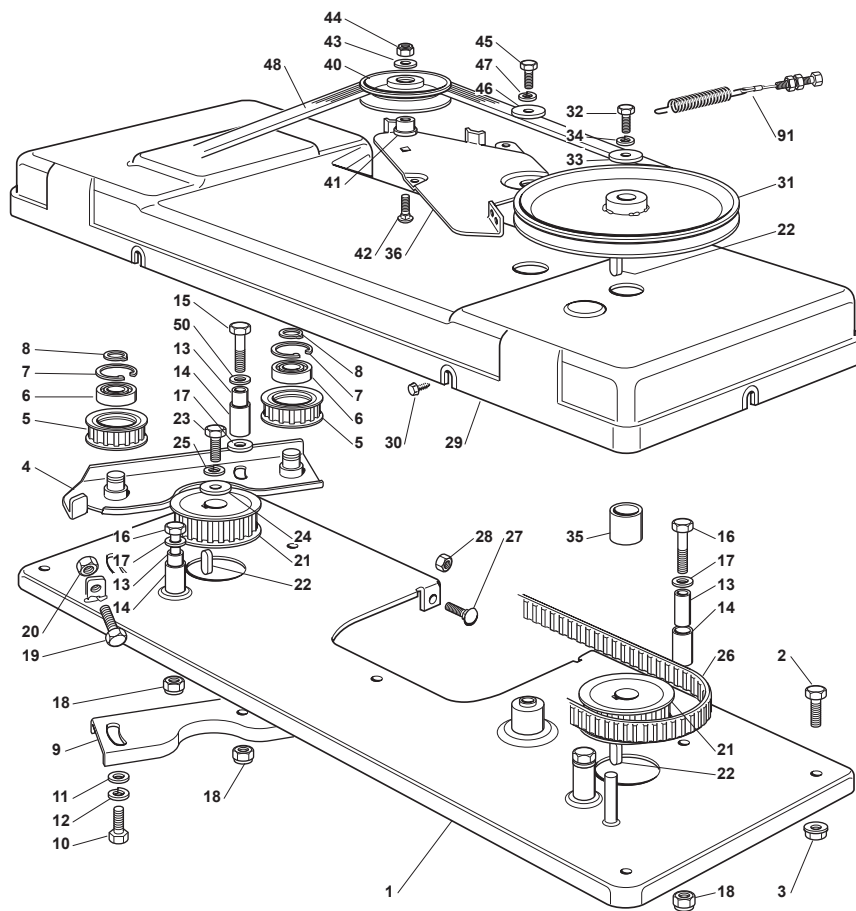

Utgåva Issue 13 - 2016		Knivfäste		Blades Engagement	
Pos. Fig.	Antal Q.ty	Art nr Part No	Benämning	Description	Anmärkning Notes
1	1	382547029/3	Knivplatta	Plate	
13	4	125160003/2	Distans	Spacer	
50	1	122671651/0	Bricka	Washer	
2	4	112792611/0	Skruv	Screw	
3	4	112293201/0	Mutter	Nut	
4	1	382785084/1	Fäste	Support	
5	2	125601559/1	Remskiva	Toothed Pulley	
6	2	119216048/0	Kullager	Bearing	
7	2	112610800/0	Sparring Sgh 35	Seeger	
8	2	112609200/0	Segersäkring	Seeger	
9	1	325650037/0	Förstärkning	Pulley Stiffening	
10	2	112793102/0	Skruv	Screw	
11	2	112521350/0	Bricka	Washer	
12	2	112583500/0	Lasbricka	Grower	
14	4	125038000/0	Bussning	Bushing	
15	1	112691700/0	Skruv	Screw	
16	3	112691200/0	Skruv	Screw	
17	4	112521350/0	Bricka	Washer	
18	4	112293201/0	Mutter	Nut	
19	1	112793900/0	Skruv	Screw	
20	1	112293200/0	Mutter	Nut	
21	2	125601560/0	Remskiva	Pulley	
22	3	112139480/0	Kil	Feather	
23	1	112793102/0	Skruv	Screw	
24	1	125670007/0	Bricka	Washer	
25	1	112583500/0	Lasbricka	Grower	
26	1	135065600/0	Drivrem	Belt	
27	3	112815200/0	Skruv	Screw	
28	3	112292102/0	Mutter	Nut	
29	1	325060128/0	Skydd	Protection	
30	6	112735110/0	Skruv	Screw	
31	1	125601550/0	Remskiva	Pulley	
32	1	112793102/0	Skruv	Screw	
33	1	125670007/0	Bricka	Washer	
34	1	112583500/0	Lasbricka	Grower	
35	1	125160002/0	Distans	Spacer	
36	1	325318115/1	Bromsarm	Lever	
40	1	325601599/0	Remskiva	Pulley	
41	1	125160079/0	Distans	Spacer	
42	1	112818900/0	Skruv	Screw	
43	1	112523060/0	Bricka	Washer	
44	1	112155000/0	Mutter	Nut	
45	1	112793102/0	Skruv	Screw	
46	1	112523070/0	Bricka	Washer	
47	1	112583500/0	Lasbricka	Grower	
48	1	135062811/0	Drivrem	Belt	
91	1	182004608/0	Wire	Engagging Cable