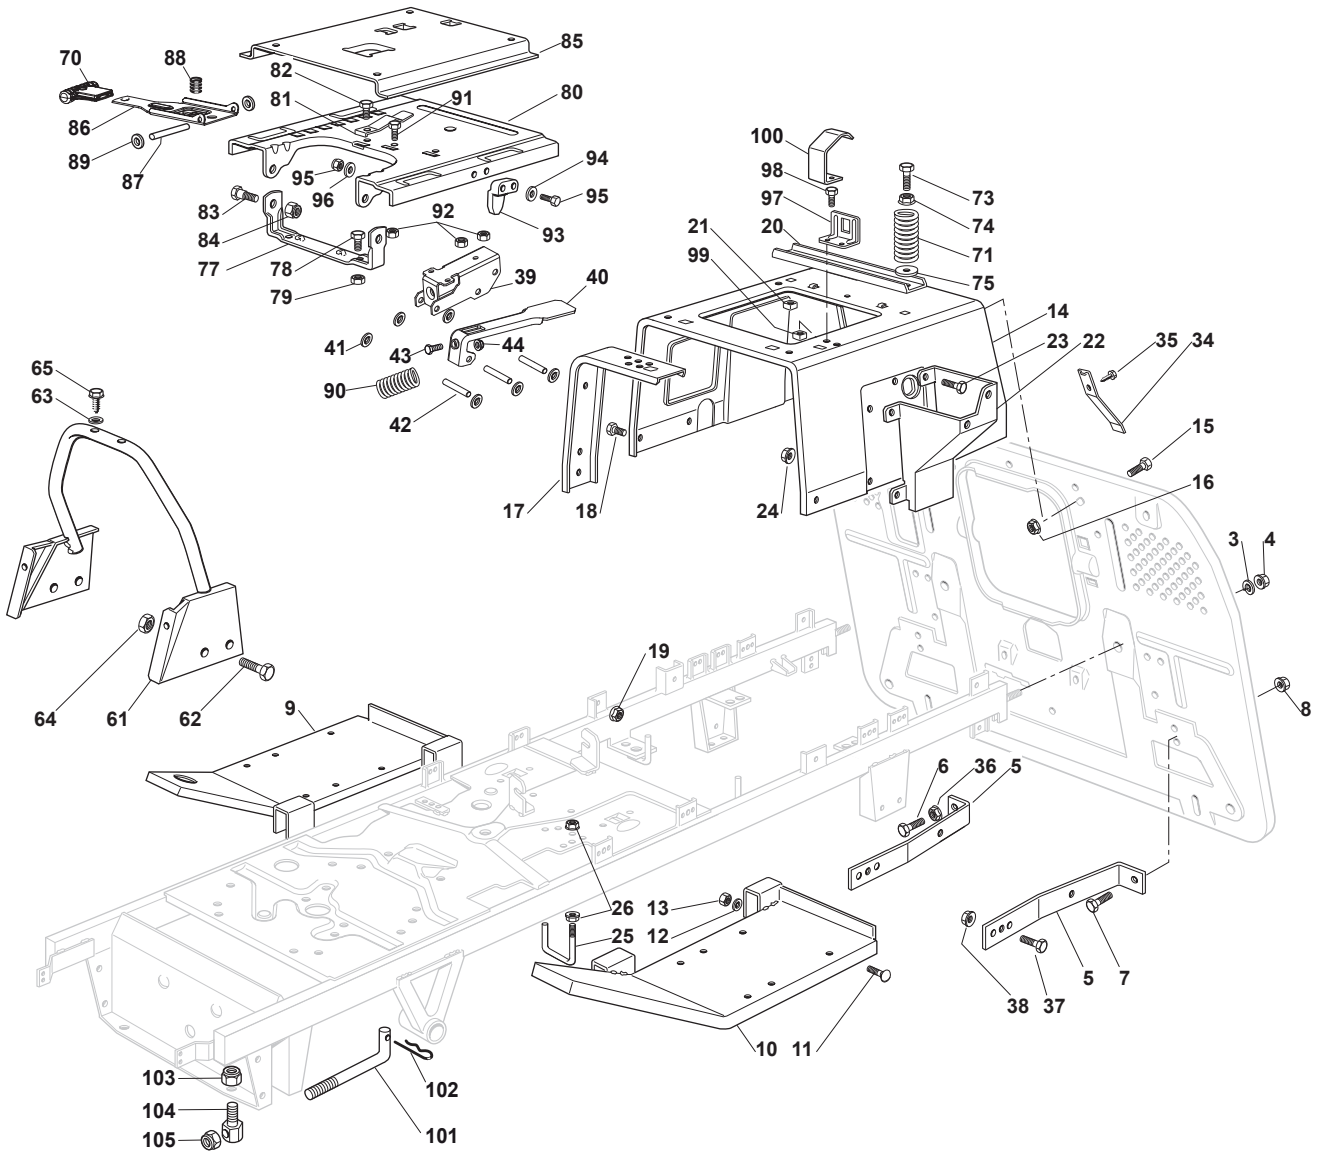

Utgåva Issue 13 - 2016		Kaross	Chassis		
Pos. Fig.	Antal Q.ty	Art nr Part No	Benämning	Description	Anmärkning Notes
3	2	112585100/0	Bricka	Washer	
4	2	112295200/0	Mutter	Nut	
5	2	325774273/1	Förstärkningsstag	Stiffening	
6	1	112691100/0	Skruv	Screw	
7	3	112793102/0	Skruv	Screw	
8	4	112293201/0	Mutter	Nut	
9	1	382510041/2	Fotstegsstöd-hö	Right Footboard Support	
10	1	382510043/2	Fotstegsstöd-vä	Left Footboard Support	
11	4	112815245/0	Skruv	Screw	
12	4	112523040/0	Bricka	Washer	
13	4	112154510/0	Mutter	Nut	
14	1	325785133/5	Sitsfäste	Seat Support	
15	5	112791011/0	Skruv	Screw	
16	5	112292102/0	Mutter	Nut	
17	2	325650065/0	Förstärkning	Stiffening	
18	6	112791011/0	Skruv	Screw	
19	6	112292102/0	Mutter	Nut	
20	1	325650067/0	Förstärkning	Stiffening	
21	2	112360420/0	Mutter	Nut	
22	1	325785137/1	Fäste	Support	
23	4	112791011/0	Skruv	Screw	
24	4	112292102/0	Mutter	Nut	
25	1	125580019/0	Remstyrning	Belt Guide Peg	
26	2	112292102/0	Mutter	Nut	
34	1	125430238/1	Fjäder	Spring	
35	1	112731580/0	Skruv	Screw	
36	1	112293200/0	Mutter	Nut	
37	2	112793102/0	Skruv	Screw	
38	2	112293201/0	Mutter	Nut	
39	1	325774575/0	Fulcrum Klämma	Fulcrum Clamp	
40	1	325318327/0	Spak	Lever	
41	6	112604896/0	Starlock P6493 6	Crown Fastener	
42	3	122517866/0	Stift	Pin	
43	1	112735661/0	Skruv	Screw	
44	1	112154510/0	Mutter	Nut	
61	1	382650045/0	Central Stiffening	Chassis	
62	4	112792611/0	Skruv	Screw	
63	2	112521330/0	Bricka	Washer	
64	4	112292102/0	Mutter	Nut	
65	2	112731350/0	Skruv	Screw	
70	1	322394505/0	Knopp	Knob	
71	2	125430205/1	Fjäder	Spring	
73	2	125943001/1	Skruv	Screw	
74	2	112293201/0	Mutter	Nut	
75	2	112523070/0	Bricka	Washer	
77	1	382774207/0	Fäste	Seat Clamp Support	
78	2	112792611/0	Skruv	Screw	
79	2	112293201/0	Mutter	Nut	
80	1	325785149/3	Sitsstöd	Fixed Seat Support