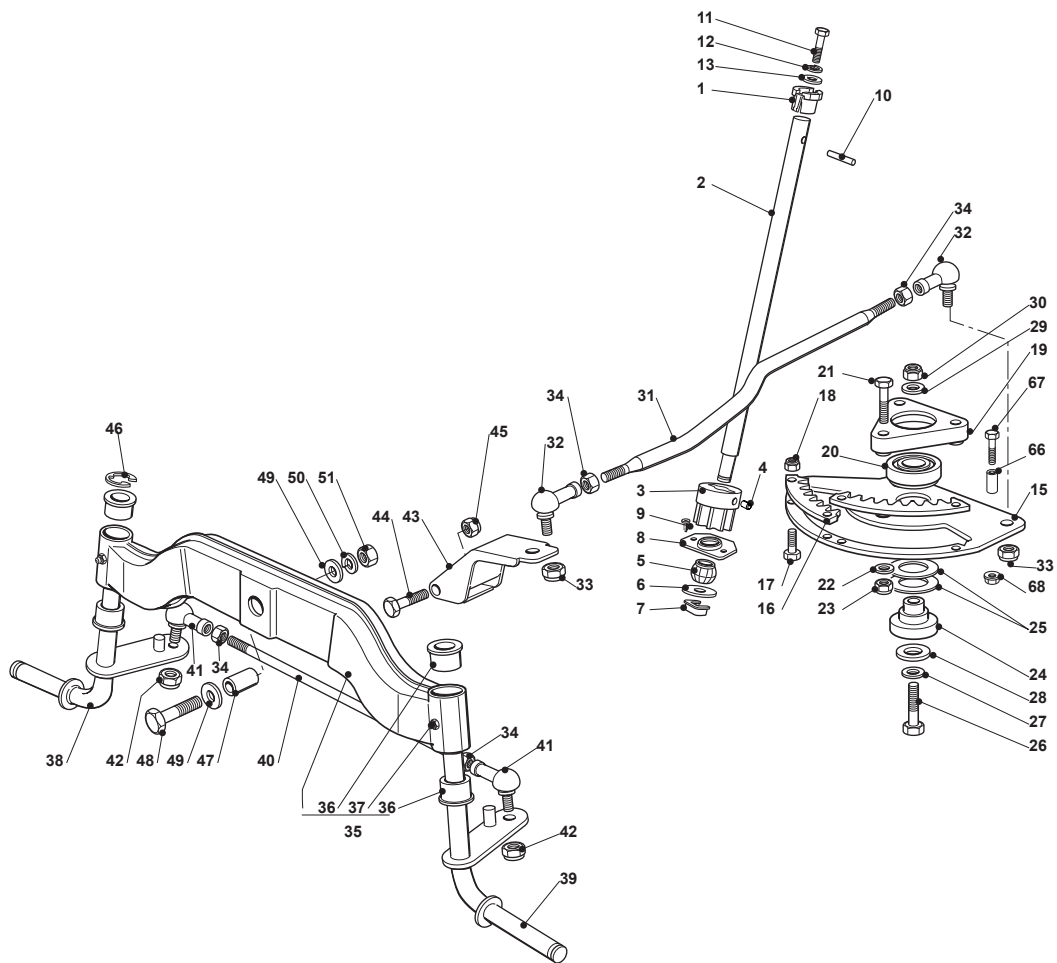

Utgåva Issue 13 - 2016		Steering			
Pos. Fig.	Antal Q.ty	Art nr Part No	Benämning	Description	Anmärkning Notes
50	1	112587900/0	Lasbricka	Grower	
51	1	112295800/0	Mutter	Nut	
66	1	122167840/0	Distans	Spacer	
67	1	112691200/0	Skruv	Screw	
68	1	112293201/0	Mutter	Nut