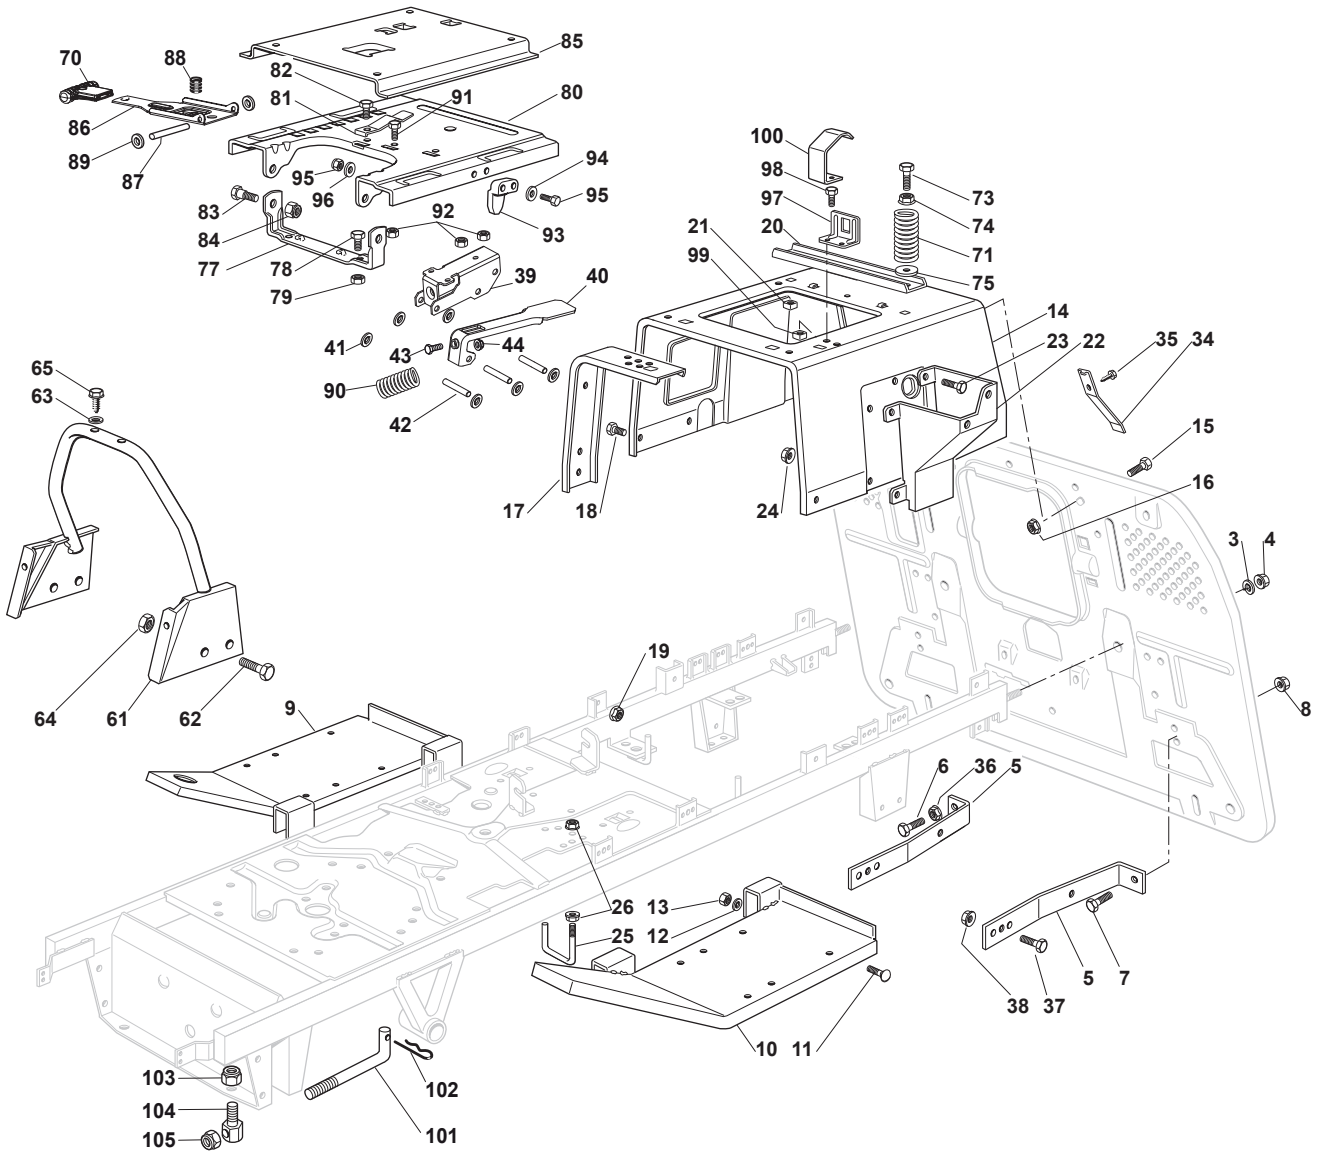

Utgåva Issue 13 - 2016		Kaross		Chassis	
Pos. Fig.	Antal Q.ty	Art nr Part No	Benämning	Description	Anmärkning Notes
81	1	125430203/1	Fjäder	Spring	
82	1	112731580/0	Skruv	Screw	
83	2	122524970/2	Stift	Fulcrum Pin	
84	2	112155010/0	Mutter	Nut	
85	1	325785147/2	Sitsfäste	Seat Support	
86	1	325318303/0	Stopparm	Stop Lever	
87	1	125510000/0	Stift	Pin	
88	1	125430202/1	Fjäder	Spring	
89	2	112604897/0	Bricka	Elastic Washer	
90	1	125430285/0	Fjäder	Spring	
91	1	112789000/0	Skruv	Screw	
92	1	112154330/0	Mutter	Nut	
93	1	325060049/0	Kam	Seat Switch Cam	
94	2	112815050/0	Skruv	Screw	
95	4	112521320/0	Bricka	Washer	
96	2	112154330/0	Mutter	Nut	
97	1	325755025/1	Vinkelfäste	Bracket	
98	2	112735110/0	Skruv	Screw	
99	2	112437502/0	Plat	Plate	
100	1	325430255/0	Fjäder	Spring	
101	2	125510119/0	Stag	Tie Rod	
102	2	124487997/0	Lasnal	Cotter Pin	
103	2	112155000/0	Mutter	Nut	
104	2	125510040/1	Stift	Pin	
105	2	112155000/0	Mutter	Nut