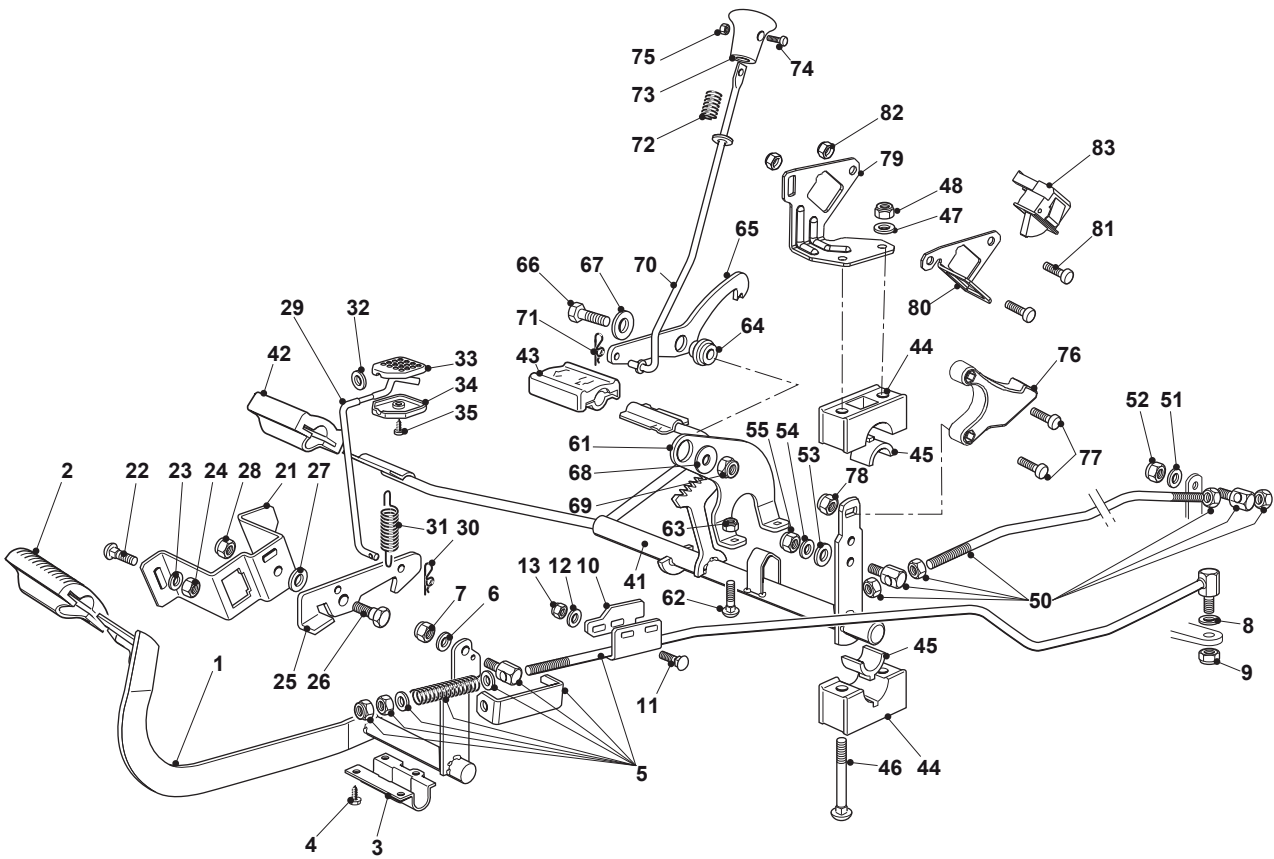

Utgåva Issue 13 - 2016		Broms och växelreglage Brake And Gearbox Controls			
Pos. Fig.	Antal Q.ty	Art nr Part No	Benämning	Description	Anmärkning Notes
68	1	322672152/0	Bricka	Antifriction Washer	
69	1	112155000/0	Mutter	Nut	
70	1	125033091/0	Stang	Rod	
71	1	124487995/0	Harnalssprint	Cotter Pin	
72	1	125430232/0	Fjäder	Spring	
73	1	325605002/0	Knapp	Button	
74	1	112726389/0	Skruv	Screw	
75	1	112290800/0	Mutter	Nut	
76	1	325060050/0	Cam	Cam	
77	1	112789100/0	Skruv	Screw	
78	2	112154330/0	Mutter	Nut	
79	2	325755071/0	Vinkelfäste	Angle Bracket	
80	1	325785479/0	Brytare Fäste	Micro Switch Bracket	
81	2	112791400/0	Skruv	Screw	
82	2	112292102/0	Mutter	Nut	
83	1	119410614/0	Mikrobrytare	Microswitch