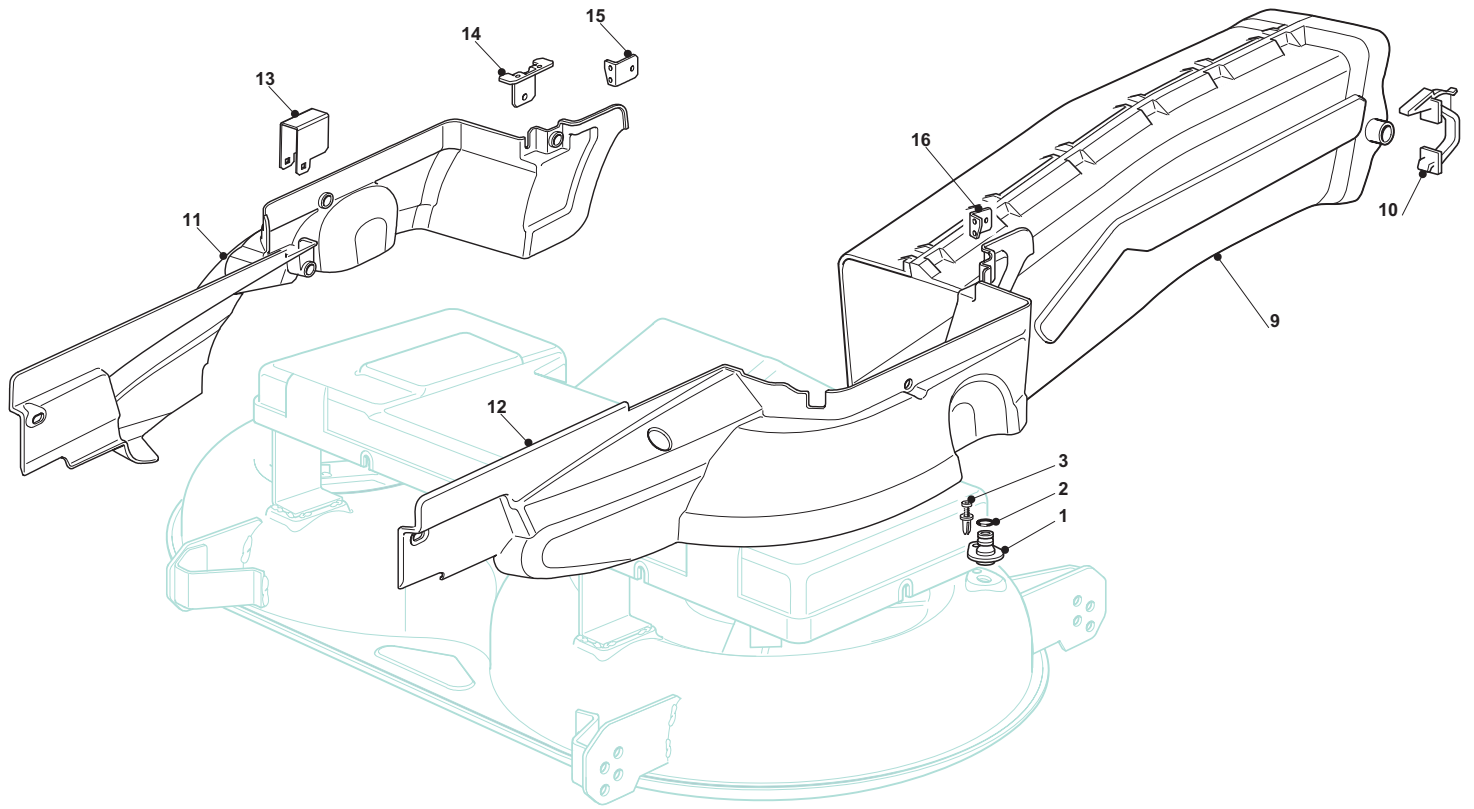

ESTATE GRAND ROYAL

ESTATE GRAND ROYAL

Pos. Fig.	Antal Quantity	Art No Part No	Benämning	Description	Anmärkning Notes
1	2	25033060/0	Water Hose Connection	Water Hose Connection	
2	2	19035000/0	O-ring	Or Ring	
3	2	12500030/0	Rivet	Rivet	
9	1	382108020/0	Inmatningstratt	Conveyor	
10	2	25774373/0	Fäste	Clamp	
11	1	325060142/0	Skydd	Protection	
12	1	325060143/0	Skydd	Protection	
13	2	325774267/0	Fäste	Clamp	
14	2	325774423/0	Fäste	Clamp	
15	1	325774425/0	Fäste	Clamp	
16	1	325774421/0	Fäste	Clamp