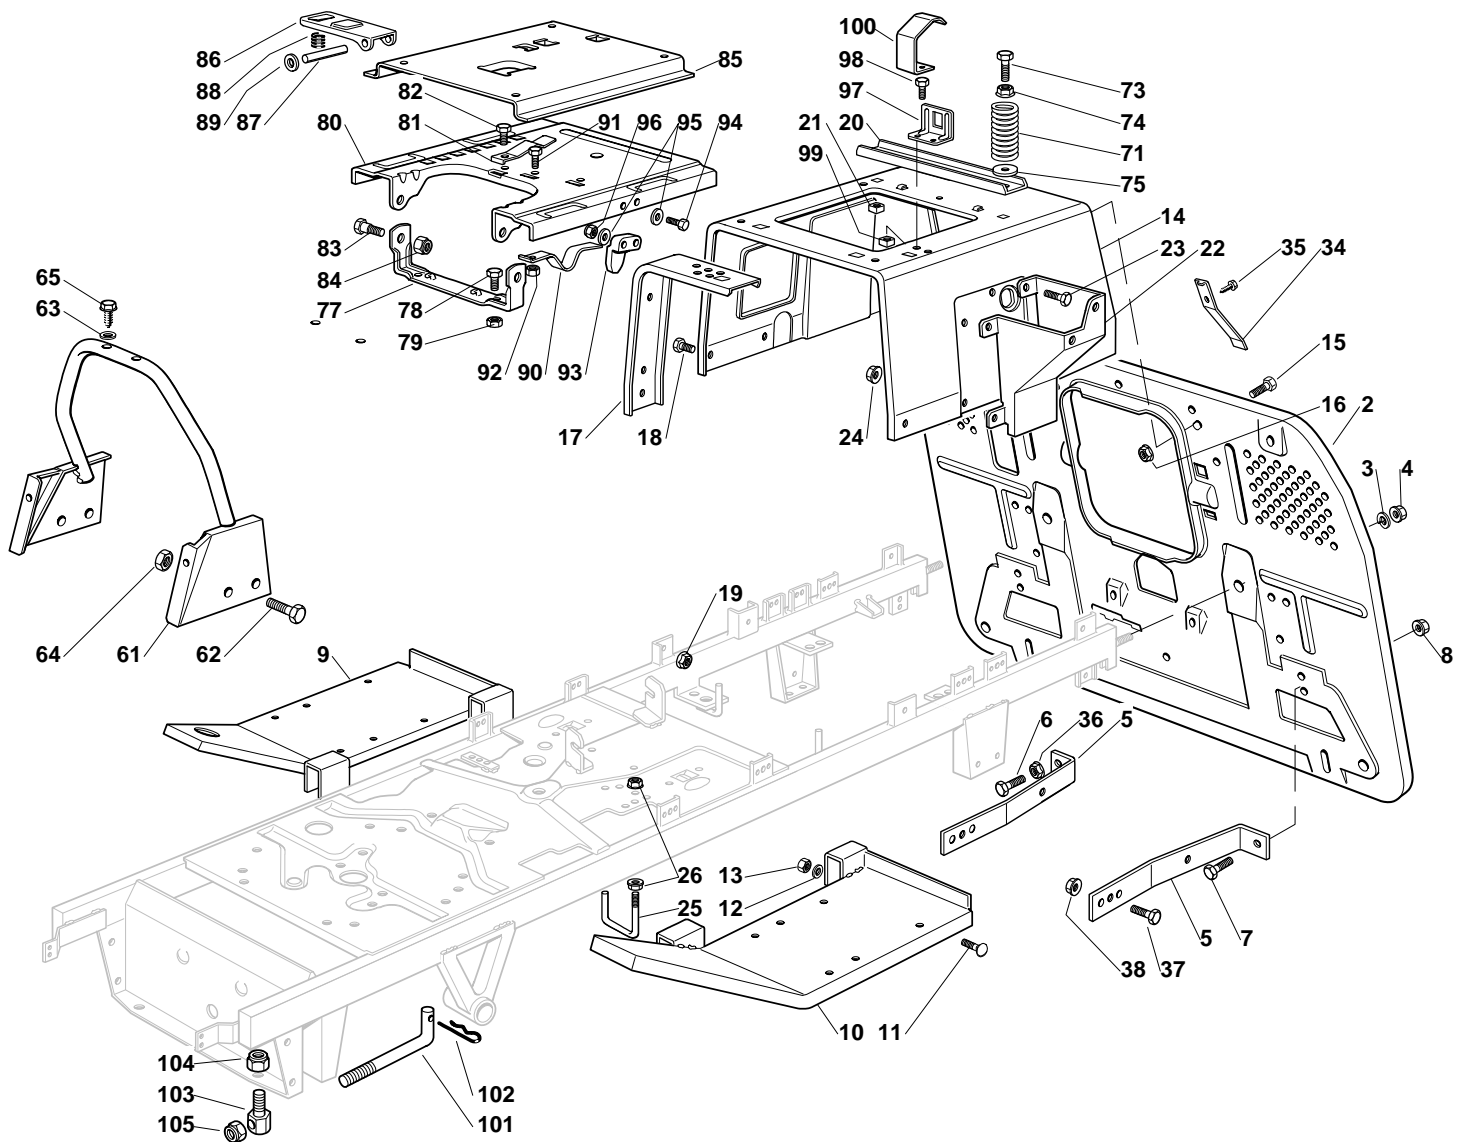

ESTATE GRAND ROYAL

ESTATE GRAND ROYAL

Pos. Fig.	Antal Quantity	Art No Part No	Benämning	Description	Anmärkning Notes
3	2	12585100/0	Grower	Grower	
4	2	12295200/0	Mutter	Nut	
5	2	25774273/1	Reduktion	Stiffening	
6	1	12691100/0	Skruv	Left Screw	
7	3	12793102/0	Skruv	Screw	
8	4	12293201/0	Mutter	Nut	
9	1	382510041/2	Fotsteg-hö Stöd	Right Footboard Support	
10	1	382510043/2	Fotsteg-Vä Stöd	Left Footboard Support	
11	4	12815245/0	Skruv	Screw	
12	4	12523040/0	Bricka	Washer	
13	4	12154510/0	Mutter	Nut	
14	1	325785133/4	Seat Support	Seat Support	
15	5	12791011/0	Skruv	Screw	
16	5	12292102/0	Mutter	Nut	
17	2	25650065/0	Reduktion	Stiffening	
18	6	12791011/0	Skruv	Screw	
19	6	12292102/0	Mutter	Nut	
20	1	25650067/0	Reduktion	Stiffening	
21	2	12360420/0	Mutter	Nut	
22	1	325785137/1	Stöd	Support	
23	4	12791011/0	Skruv	Screw	
24	4	12292102/0	Mutter	Nut	
25	1	25580019/0	Remstyrning	Belt Guide (Hydro)	
26	2	12292102/0	Mutter	Nut	
34	1	25430238/0	Fjäder	Spring	
35	1	12731580/0	Skruv	Screw	
36	1	12293200/0	Mutter	Nut	
37	2	12793102/0	Skruv	Screw	
38	2	12293201/0	Mutter	Nut	
61	1	382650045/0	Chassi	Chassis	
62	4	12792611/0	Skruv	Screw	
63	2	12521330/0	Bricka	Washer	
64	4	12292102/0	Mutter	Nut	
65	2	12731350/0	Skruv	Screw	
71	2	125430257/1	Fjäder	Spring	
73	2	25943001/0	Skruv	Screw	
74	2	12293201/0	Mutter	Nut	
75	2	12523070/0	Bricka	Washer	
77	1	82774207/0	Seat Clamp Support	Seat Clamp Support	
78	2	12792611/0	Skruv	Screw	
79	2	12293201/0	Mutter	Nut	
80	1	25785149/2	Lufffilterhus	Fixed Seat Supp.	
81	1	25430203/0	Fjäder	Spring	
82	1	12731580/0	Skruv	Screw	
83	2	22524970/2	Stift	Pin	
84	2	12155010/0	Mutter	Nut	
85	1	325785147/1	Seat Support	Seat Support	
86	1	325318109/1	Spak	Stop Lever	
87	1	25510000/0	Stift	Pin	
88	1	125430202/1	Fjäder	Spring	
89	2	12604897/0	Bricka	Washer	
90	1	25430223/2	Fjäder	Spring	
91	1	12789000/0	Skruv	Screw	
92	1	12154330/0	Mutter	Nut	
93	1	25060033/0	Fäste	Cam	
94	2	12815050/0	Skruv	Screw	
95	4	12521320/0	Bricka	Washer	
96	2	12154330/0	Mutter	Nut	
97	1	25755025/1	Fästvinkel	Bracket	
98	2	12735110/0	Skruv	Screw	
99	2	12437502/0	Trombocyt	Plate	
100	1	25430255/0	Fjäder	Spring	
101	2	125510119/0	Stång	Tie Rod	
102	2	24487997/0	Bricka	Washer	
103	2	25510040/1	Stift	Pin	
104	2	12155000/0	Mutter	Nut