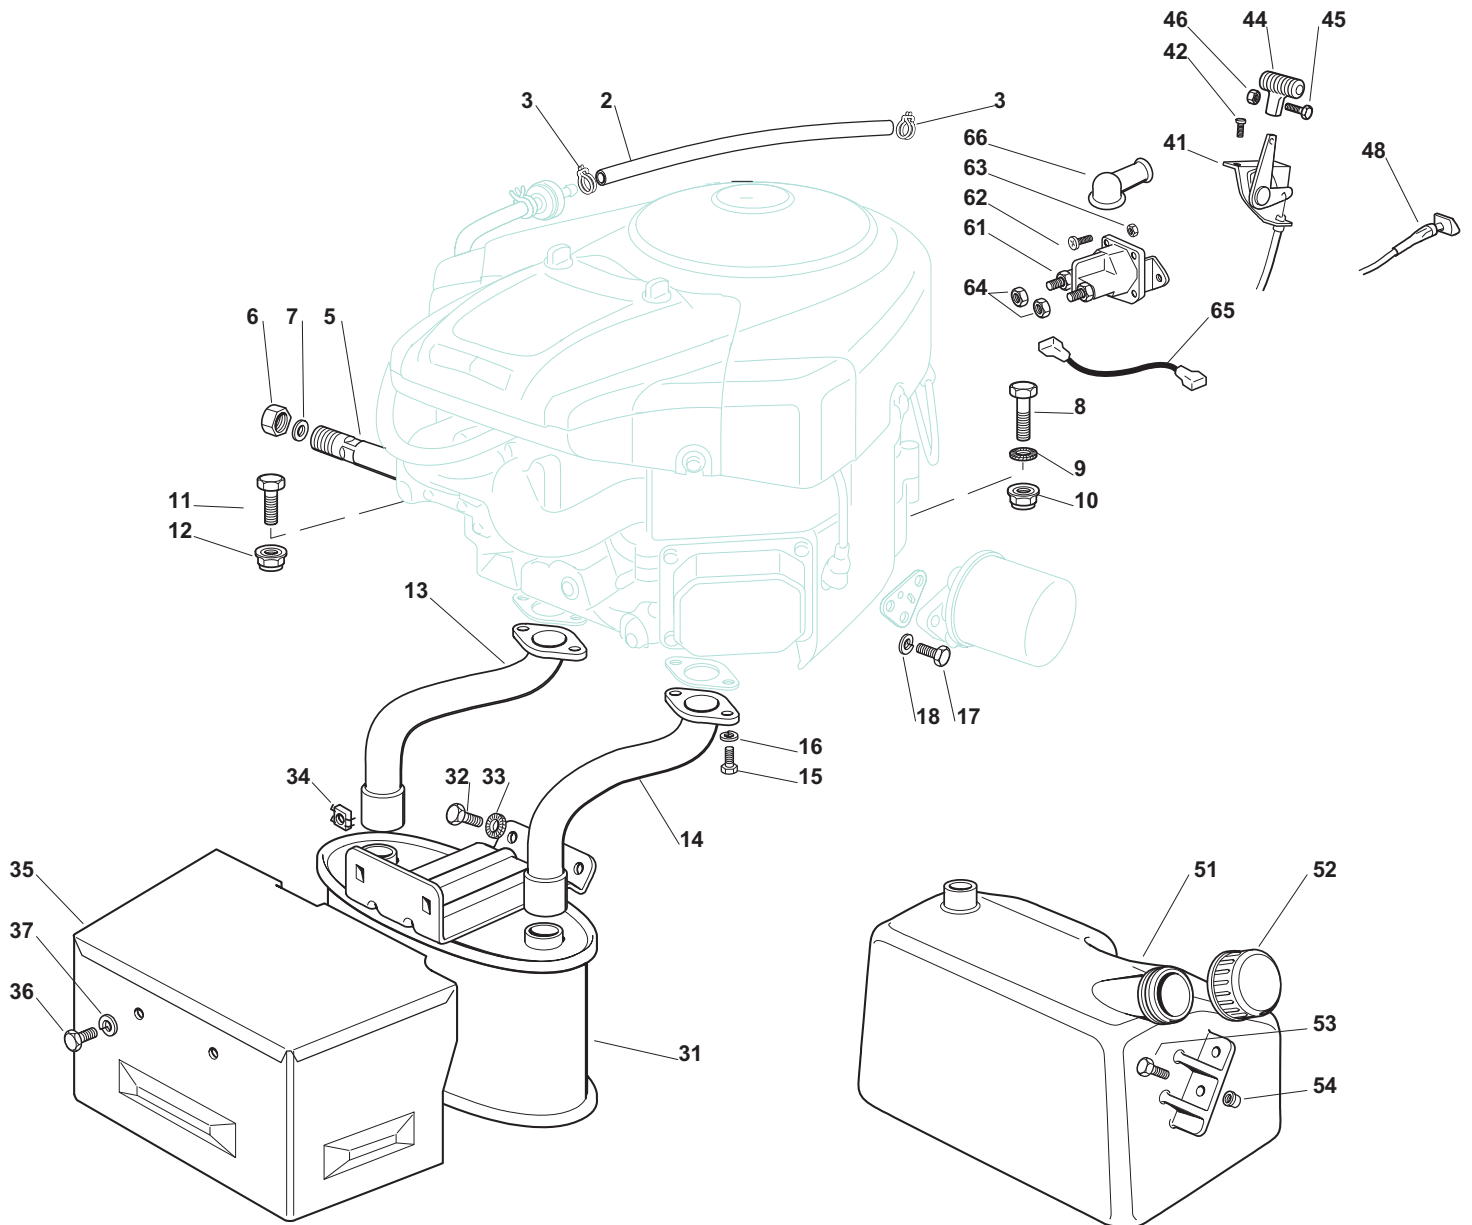

ESTATE GRAND ROYAL

Pos. Fig.	Antal Quantity	Art No Part No	Benämning	Description	Anmärkning Notes
2	1	25869016/1	Vevstake	Connecting Tube	
3	2	18375051/1	Slangklämma	Fair Led	
5	1	25598050/0	Oil Discharge Extension	Oil Discharge Extension	
6	1	18737849/0	Lock	Oil Cap	
7	1	18401001/1	Tätningring	Oil Seal	
8	1	12691115/0	Skruv	Left Screw	
9	1	12540260/0	Bricka	Washer	
10	1	12154210/0	Mutter	Nut	
11	3	12691100/0	Skruv	Left Screw	
12	3	12154210/0	Mutter	Nut	
13	1	18738214/0	Avgasrör	Exhaust Right Tube	
14	1	18738215/0	Avgasrör	Exhaust Left Tube	
15	4	12735530/0	Skruv	Screw	
16	4	12583500/0	Bricka	Grower	
17	3	12791400/0	Skruv	Screw	
18	3	12582100/0	Bricka	Washer	
31	1	82750003/0	Ljuddämpare	Muffler	
32	2	12793102/0	Skruv	Screw	
33	2	12540260/0	Bricka	Washer	
34	2	12360425/0	Mutter	Nut	
35	1	82598005/2	Skydd	Guard	
36	2	12792611/0	Skruv	Screw	
37	2	12583500/0	Bricka	Grower	
41	1	82000211/1	Gasreglage	Accelerator	
42	2	125943012/0	Skruv	Screw	
44	1	25394501/0	Knopp	Knob	
45	1	12726388/0	Stift	Screw	
46	1	12290800/0	Mutter	Nut	
51	1	25735111/3	Tank	Tank	
52	1	25795000/1	Lock	Cap	
53	2	12788910/0	Skruv	Screw	
54	2	12500092/0	Rivet	Rivet