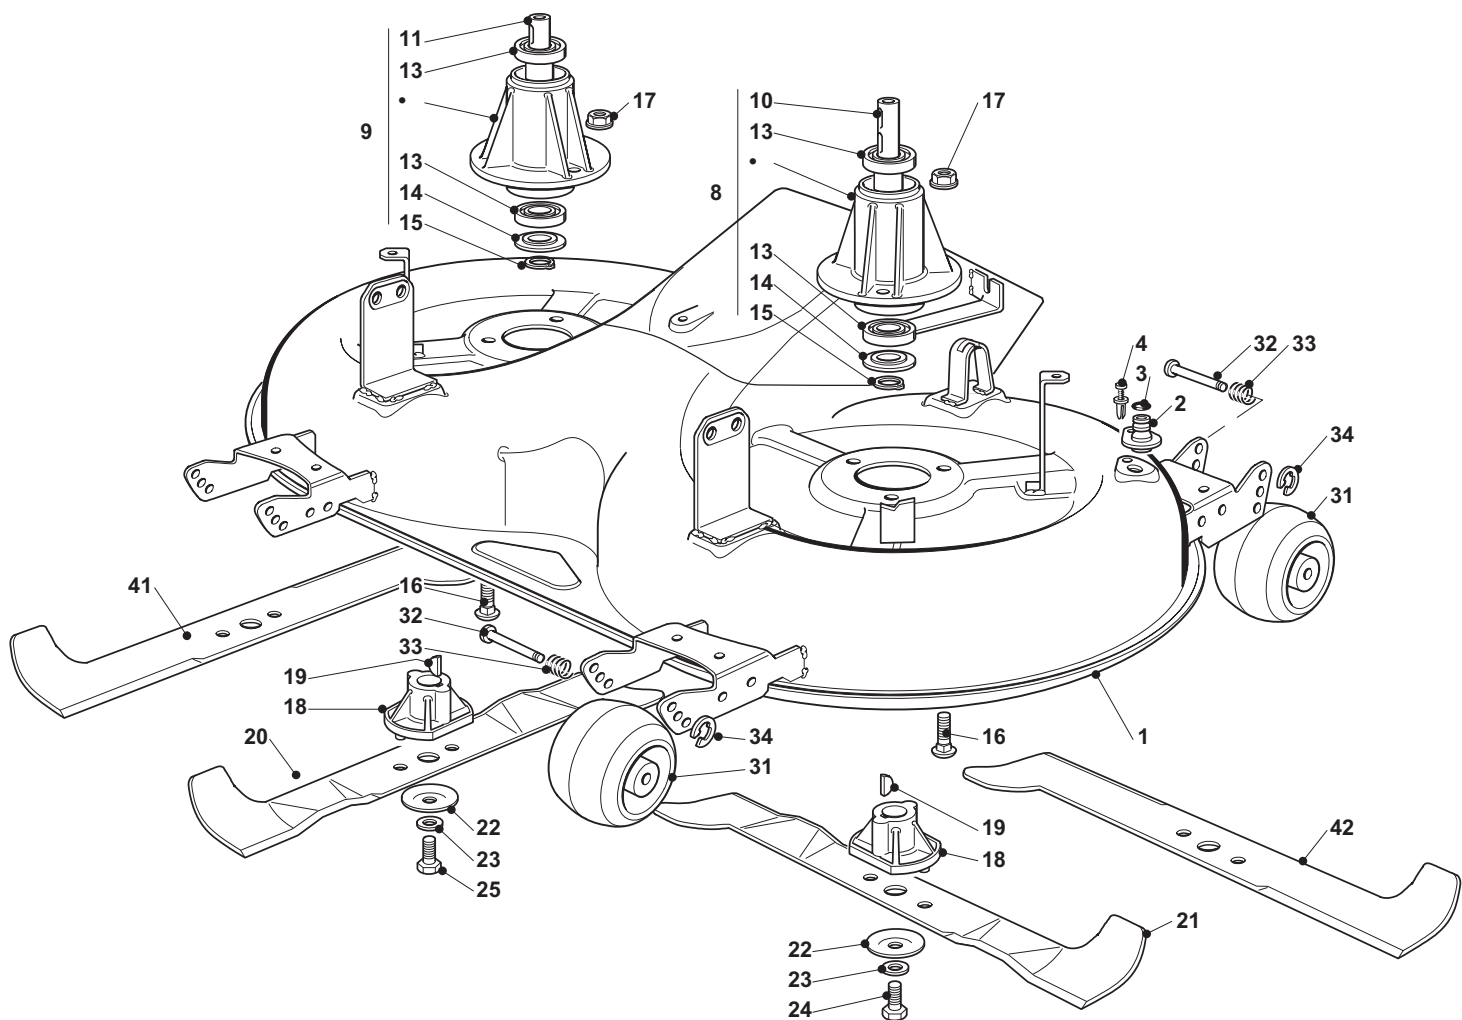

ESTATE GRAND ROYAL

ESTATE GRAND ROYAL

Pos. Fig.	Antal Quantity	Art No Part No	Benämning	Description	Anmärkning Notes
1	1	382564215/0	Cutting Plate Yellow	Cutting Plate Yellow	
2	2	25033060/0	Water Hose Connection	Water Hose Connection	
3	2	19035000/0	O-ring	Or Ring	
4	2	12500030/0	Rivet	Rivet	
8	1	82207200/1	Main Shaft Support	Main Shaft Support	
9	1	82207201/2	Fläns	Secondary Shaft Support	
10	1	25020800/1	Knivaxel	Main Blade Shaft	
11	1	25020801/2	Knivaxel	Secondary Blade Shaft	
13	4	19216032/0	Kullager	Bearing	
14	2	25160501/0	Dammskydd	Dust Cover	
15	2	12609260/0	Seeger	Seeger	
16	6	12818700/0	Skruv	Screw	
17	6	12154210/0	Mutter	Nut	
18	2	25463200/0	Knivfäste	Blade Hub	
19	2	12139100/0	Kil	Feather, Crankshaft Ø 22.2	
20	1	82004350/0	Kniv	Right Blade Mulching, Winged (Mod. 122)	
21	1	82004349/0	Kniv	Left Blade Mulching, Winged (Mod. 122)	
22	2	22160400/0	Dammskydd	Dust Cover	
23	2	12523080/0	Bricka	Washer	
24	1	12735694/0	Skruv	Screw	
25	1	12735695/1	Skruv	Screw	
31	4	182700004/0	Anti Scalp Wheel Ø 100	Anti Scalp Wheel Ø 100	
32	4	125510121/0	Stift	Pin	
33	4	22450115/0	Fjäder	Spring	
34	4	12000930/0	Avgasrör	Crown Fastener	
41	1	82004343/0	Kniv	Right Blade, Winged (Mod. 122)	
42	1	82004342/0	Kniv	Left Blade, Winged (Mod. 122)