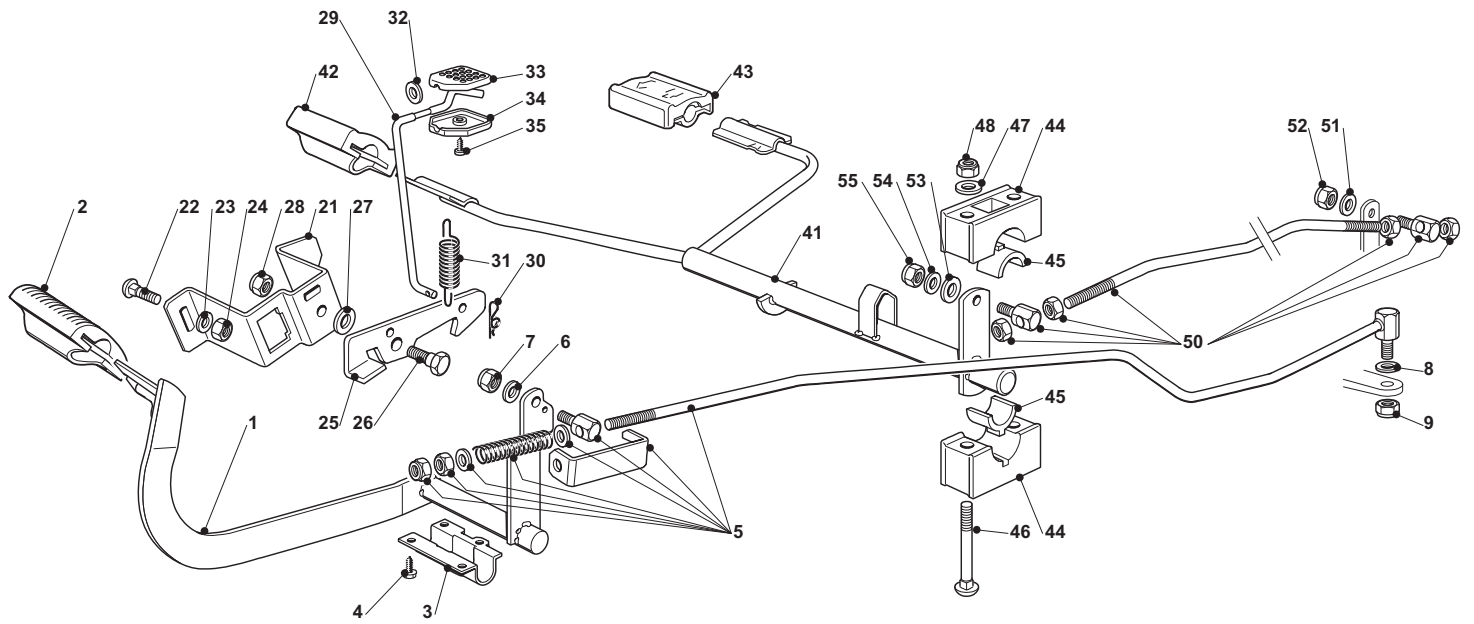

ESTATE GRAND ROYAL

ESTATE GRAND ROYAL

Pos. Fig.	Antal Quantity	Art No Part No	Benämning	Description	Anmärkning Notes
1	1	82500011/2	Pedal	Pedal	
2	1	325110416/0	Clamp Cover	Clamp Cover	
3	1	325547081/2	Trombocyt	Plate	
4	4	12731601/0	Skruv	Screw	
5	1	382000582/0	Länk	Rod	
6	1	12521350/0	Bricka	Washer	
7	1	12155000/0	Mutter	Nut	
8	2	12521360/0	Bricka	Washer	
9	1	12155000/0	Mutter	Nut	
21	1	325785143/1	Stöd	Support	
22	2	12815210/0	Skruv	Screw	
23	1	12523040/0	Bricka	Washer	
24	2	12154510/0	Mutter	Nut	
25	1	25253001/0	Hake	Hook	
26	1	22524970/2	Stift	Pin	
27	1	25670011/0	Bricka	Washer	
28	1	12155000/0	Mutter	Nut	
29	1	125033097/0	Länk	Rod	
30	1	24487997/0	Bricka	Washer	
31	1	25430213/0	Fjäder	Spring	
32	1	12523040/0	Bricka	Washer	
33	1	325592001/0	Knopp	Knob	
34	1	325592002/0	Knopp	Knob	
35	1	12727815/0	Skruv	Screw	
41	1	382000389/0	Drive Pedal	Drive Pedal	
42	1	325110417/0	Clamp Cover Front	Clamp Cover Front	
43	1	325110418/0	Clamp Cover Rear	Clamp Cover Rear	
44	4	325785354/0	Stöd	Bracket	
45	4	325034003/0	Bussning	Brass	
46	4	112815271/0	Skruv	Screw	
47	4	12523040/0	Bricka	Washer	
48	4	12154510/0	Mutter	Nut	
50	1	382000579/0	Länk	Rod	
51	1	12523040/0	Bricka	Washer	
52	1	12154510/0	Mutter	Nut	
53	1	12521360/0	Bricka	Washer	
54	1	12523040/0	Bricka	Washer	
55	1	12154510/0	Mutter	Nut