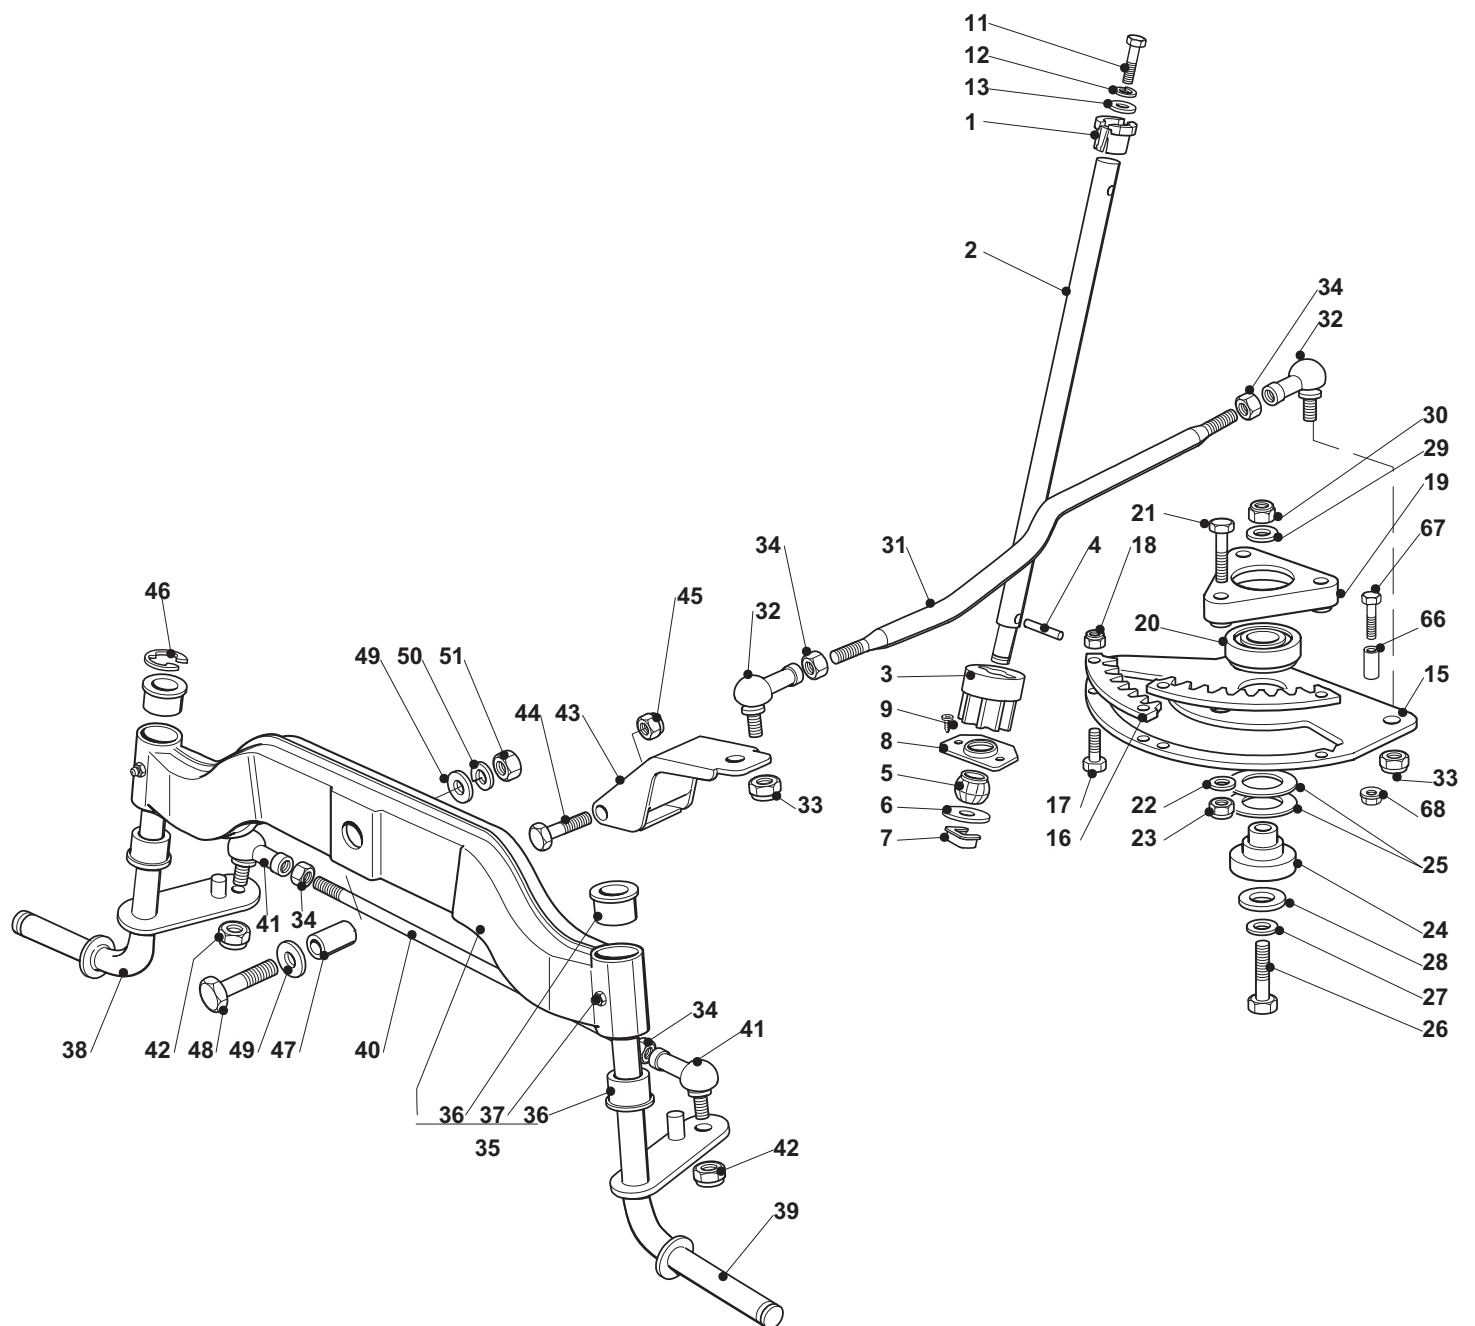

ESTATE GRAND ROYAL

ESTATE GRAND ROYAL

Pos. Fig.	Antal Quantity	Art No Part No	Benämning	Description	Anmärkning Notes
1	1	25038004/0	Kompass	Bush	
2	1	125520010/0	Steering Column	Steering Column	
3	1	25570000/2	Drev	Pinion	
4	1	112714300/0	Skruv	Dowel	
5	1	25743000/0	Ledkåpa, Vä+Hö	Joint	
6	1	12521370/0	Bricka	Washer	
7	1	12436030/0	Trombocyt	Plate	
8	1	325785213/1	Stöd	Support	
9	2	12729601/1	Skruv	Screw	
10	1	112620250/0	Stift	Pin	
11	1	12691800/0	Skruv	Screw	
12	1	12583500/0	Bricka	Grower	
13	1	12523060/0	Bricka	Washer	
15	1	325735523/0	Steering Shaft	Steering Shaft	
16	2	325150000/0		Rack	
17	4	12791213/1	Skruv	Screw	
18	4	12154510/0	Mutter	Nut	
19	1	325774453/0	Fäste	Clamp	
20	1	119216047/0	Kullager	Bearing	
21	3	12691100/0	Skruv	Left Screw	
22	3	12523060/0	Bricka	Washer	
23	3	12155000/0	Mutter	Nut	
24	1	125510120/0	Stöd	Support	
25	2	22672153/0	Bricka	Washer	
26	1	12692395/0	Skruv	Screw	
27	1	12523080/0	Bricka	Washer	
28	1	12521390/0	Bricka	Washer	
29	1	12523080/0	Bricka	Washer	
30	1	12156602/0	Mutter	Nut	
31	1	25033003/1	Stång	Steering Rod	
32	2	122746616/0	Mutter	Joint	
32	2	22746600/0	Ledkåpa, vä+hö	Joint	
33	2	122746609/0	Mutter	Joint	
34	4	12156602/0	Mutter	Nut	
35	1	82034001/3	Equalizer With Bush (With 36 + 37)	Equalizer With Bush And Lubricator	
36	4	25034002/1	Bussning	Brass	
37	2	12379511/0	Smörjnippl	Grease Dispenser	
38	1	82230361/0	Right Stub Axle	Right Stub Axle	
39	1	82230359/0	Left Stub Axle	Left Stub Axle	
40	1	25840001/0	Stång	Tie Rod	
41	2	122746616/0	Mutter	Joint	
42	2	12156602/0	Mutter	Nut	
43	1	82318185/0	Spak	Lever	
44	1	12692395/0	Skruv	Screw	
45	1	12155000/0	Mutter	Nut	
46	1	12001000/0	Låsring	Snap Ring	
47	1	25160005/0	Distans	Spacer	
48	1	12694100/0	Skruv	Screw	
49	2	12521390/0	Bricka	Washer	
50	1	12587900/0	Grower	Grower	
51	1	12295800/0	Mutter	Nut	
66	1	22167840/0	Distans	Spacer (Wheels 15")	
67	1	12691200/0	Skruv	Right Screw	
68	1	12293201/0	Mutter	Nut	