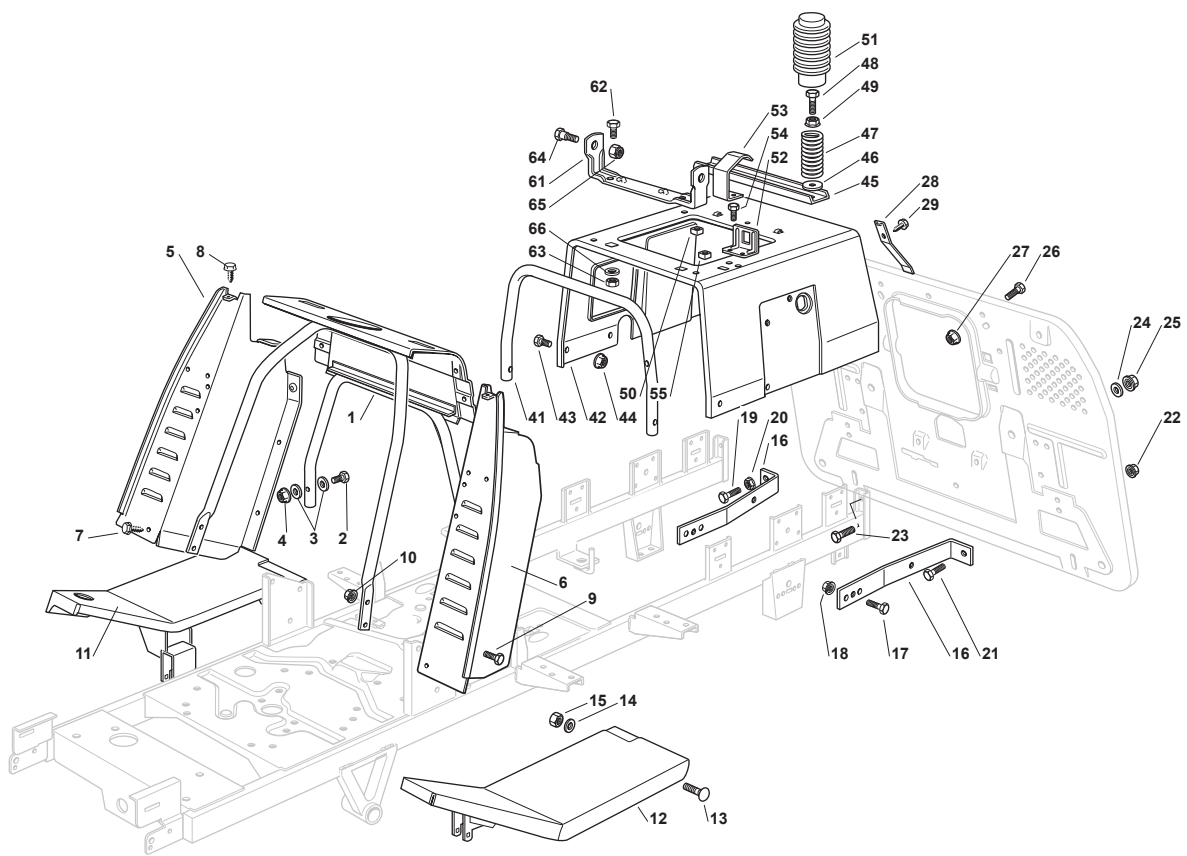

Utgåva Issue 3 - 2016		Kaross	Chassis		
Pos. Fig.	Antal Q.ty	Art nr Part No	Benämning	Description	Anmärkning Notes
1	1	382785247/1	Panelfäste kpl	Stiffening	
2	2	112674550/0	Skruv	Screw	
3	4	112523040/0	Bricka	Washer	
4	2	112292102/0	Mutter	Nut	
5	1	382785022/9	Panelstöd-hö	Right Dashboard Support	
6	1	382785021/8	Panelfäste, vänster	Left Dashboard Support	
7	2	112735110/0	Skruv	Screw	
8	2	112735110/0	Skruv	Screw	
9	6	112791400/0	Skruv	Screw	
10	6	112292102/0	Mutter	Nut	
11	1	325500046/0	Höger Fotstöd, Tc He (Plastic)	Right Footboard	
12	1	325500047/0	VänsterFotstöd, Tc He (Plastic)	Left Footboard	
13	4	112728689/0	Skruv	Screw	
14	4	112523040/0	Bricka	Washer	
15	4	112523030/0	Bricka	Washer	
16	2	325774273/1	Förstärkningsstag	Stiffening	
17	2	112793102/0	Skruv	Screw	
18	2	112293201/0	Mutter	Nut	
19	1	112691100/0	Skruv	Screw	
20	1	112293200/0	Mutter	Nut	
21	1	112792611/0	Skruv	Screw	
22	2	112293201/0	Mutter	Nut	
23	2	112794300/0	Skruv	Screw	
24	2	112521360/0	Bricka	Washer	
25	2	112156602/0	Mutter	Nut	
26	5	112791011/0	Skruv	Screw	
27	5	112292102/0	Mutter	Nut	
28	1	125430238/1	Fjäder	Spring	
29	1	112731580/0	Skruv	Screw	
41	1	325869085/0	Förstärkning	Stiffening	
42	1	325785133/5	Sitsfäste	Seat Support	
43	8	112791011/0	Skruv	Screw	
44	8	112292102/0	Mutter	Nut	
45	1	325650067/0	Förstärkning	Stiffening	
46	2	112523070/0	Bricka	Washer	
47	2	125430205/1	Fjäder	Spring	
48	2	125943001/1	Skruv	Screw	
49	2	112293201/0	Mutter	Nut	
50	2	112360420/0	Mutter	Nut	
51	2	325737002/0	Huv	Hood	
52	1	325755025/2	Vinkelfäste	Bracket	
53	1	325430255/0	Fjäder	Spring	
54	2	112735110/0	Skruv	Screw	
55	2	112437502/0	Plat	Plate	
61	1	382774207/0	Fäste	Seat Clamp Support	
62	2	112691115/0	Skruv	Screw	
63	2	112155000/0	Mutter	Nut	
64	2	122524970/2	Stift	Fulcrum Pin	
65	2	112155010/0	Mutter	Nut