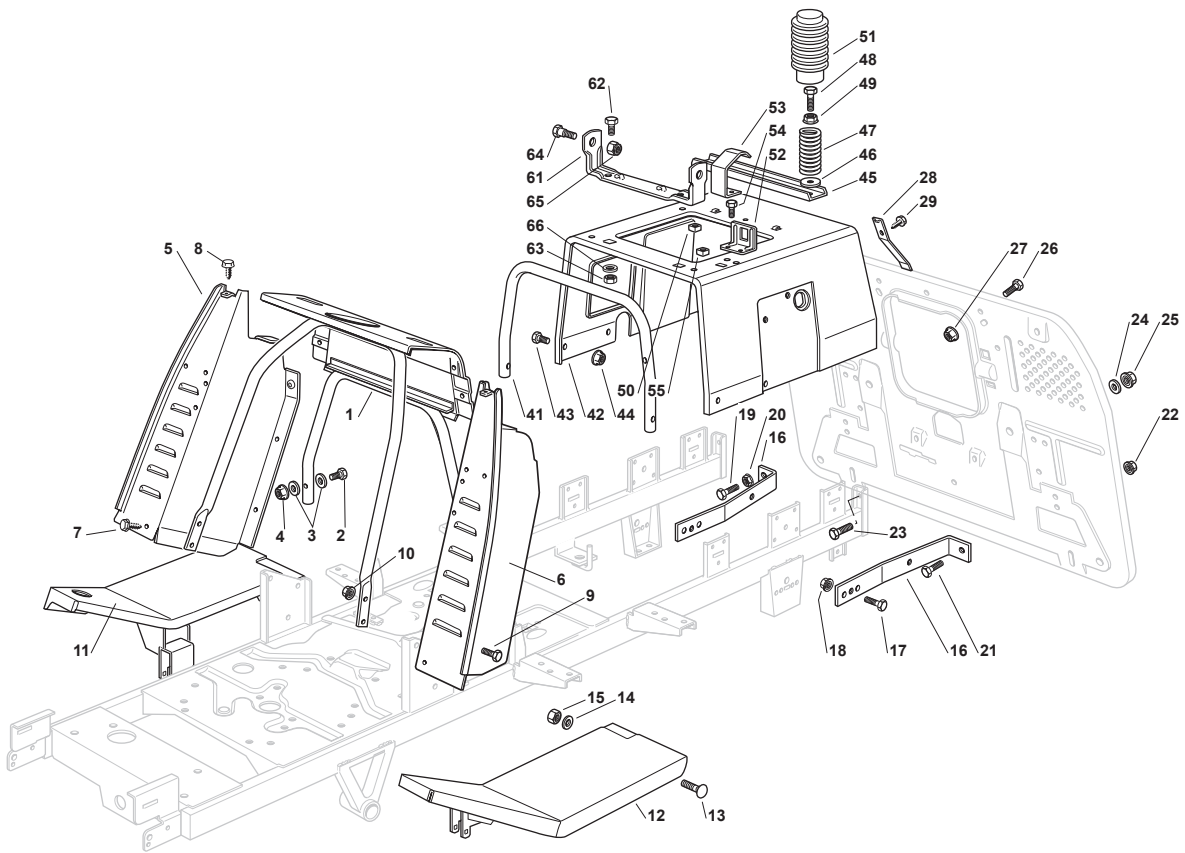

Utgåva Issue 3 - 2016		Kaross	Chassis		
Pos. Fig.	Antal Q.ty	Art nr Part No	Benämning	Description	Anmärkning Notes
1	1	382785247/1	Panelfäste kpl	Stiffening	
2	2	112674550/0	Skruv	Screw	
3	4	112523040/0	Bricka	Washer	
4	2	112292102/0	Mutter	Nut	
5	1	382785022/9	Panelstöd-hö	Right Dashboard Support	
6	1	382785021/8	Panelfäste, vänster	Left Dashboard Support	
7	2	112735110/0	Skruv	Screw	
8	2	112735110/0	Skruv	Screw	
9	6	112791400/0	Skruv	Screw	
10	6	112292102/0	Mutter	Nut	
11	1	325500046/0	Höger Fotstöd, Tc He (Plastic)	Right Footboard	
12	1	325500047/0	VänsterFotstöd, Tc He (Plastic)	Left Footboard	
13	4	112728689/0	Skruv	Screw	
14	4	112523040/0	Bricka	Washer	
15	4	112523030/0	Bricka	Washer	
16	2	325774273/1	Förstärkningsstag	Stiffening	
17	2	112793102/0	Skruv	Screw	
18	2	112293201/0	Mutter	Nut	
19	1	112691100/0	Skruv	Screw	
20	1	112293200/0	Mutter	Nut	
21	1	112792611/0	Skruv	Screw	
22	2	112293201/0	Mutter	Nut	
23	2	112794300/0	Skruv	Screw	
24	2	112521360/0	Bricka	Washer	
25	2	112156602/0	Mutter	Nut	
26	5	112791011/0	Skruv	Screw	
27	5	112292102/0	Mutter	Nut	
28	1	125430238/1	Fjäder	Spring	
29	1	112731580/0	Skruv	Screw	
41	1	325869085/0	Förstärkning	Stiffening	
42	1	325785133/5	Sitsfäste	Seat Support	
43	8	112791011/0	Skruv	Screw	
44	8	112292102/0	Mutter	Nut	
45	1	325650067/0	Förstärkning	Stiffening	
46	2	112523070/0	Bricka	Washer	
47	2	125430205/1	Fjäder	Spring	
48	2	125943001/1	Skruv	Screw	
49	2	112293201/0	Mutter	Nut	
50	2	112360420/0	Mutter	Nut	
51	2	325737002/0	Huv	Hood	
52	1	325755025/2	Vinkelfäste	Bracket	
53	1	325430255/0	Fjäder	Spring	
54	2	112735110/0	Skruv	Screw	
55	2	112437502/0	Plat	Plate	
61	1	382774207/0	Fäste	Seat Clamp Support	
62	2	112691115/0	Skruv	Screw	
63	2	112155000/0	Mutter	Nut	
64	2	122524970/2	Stift	Fulcrum Pin	
65	2	112155010/0	Mutter	Nut