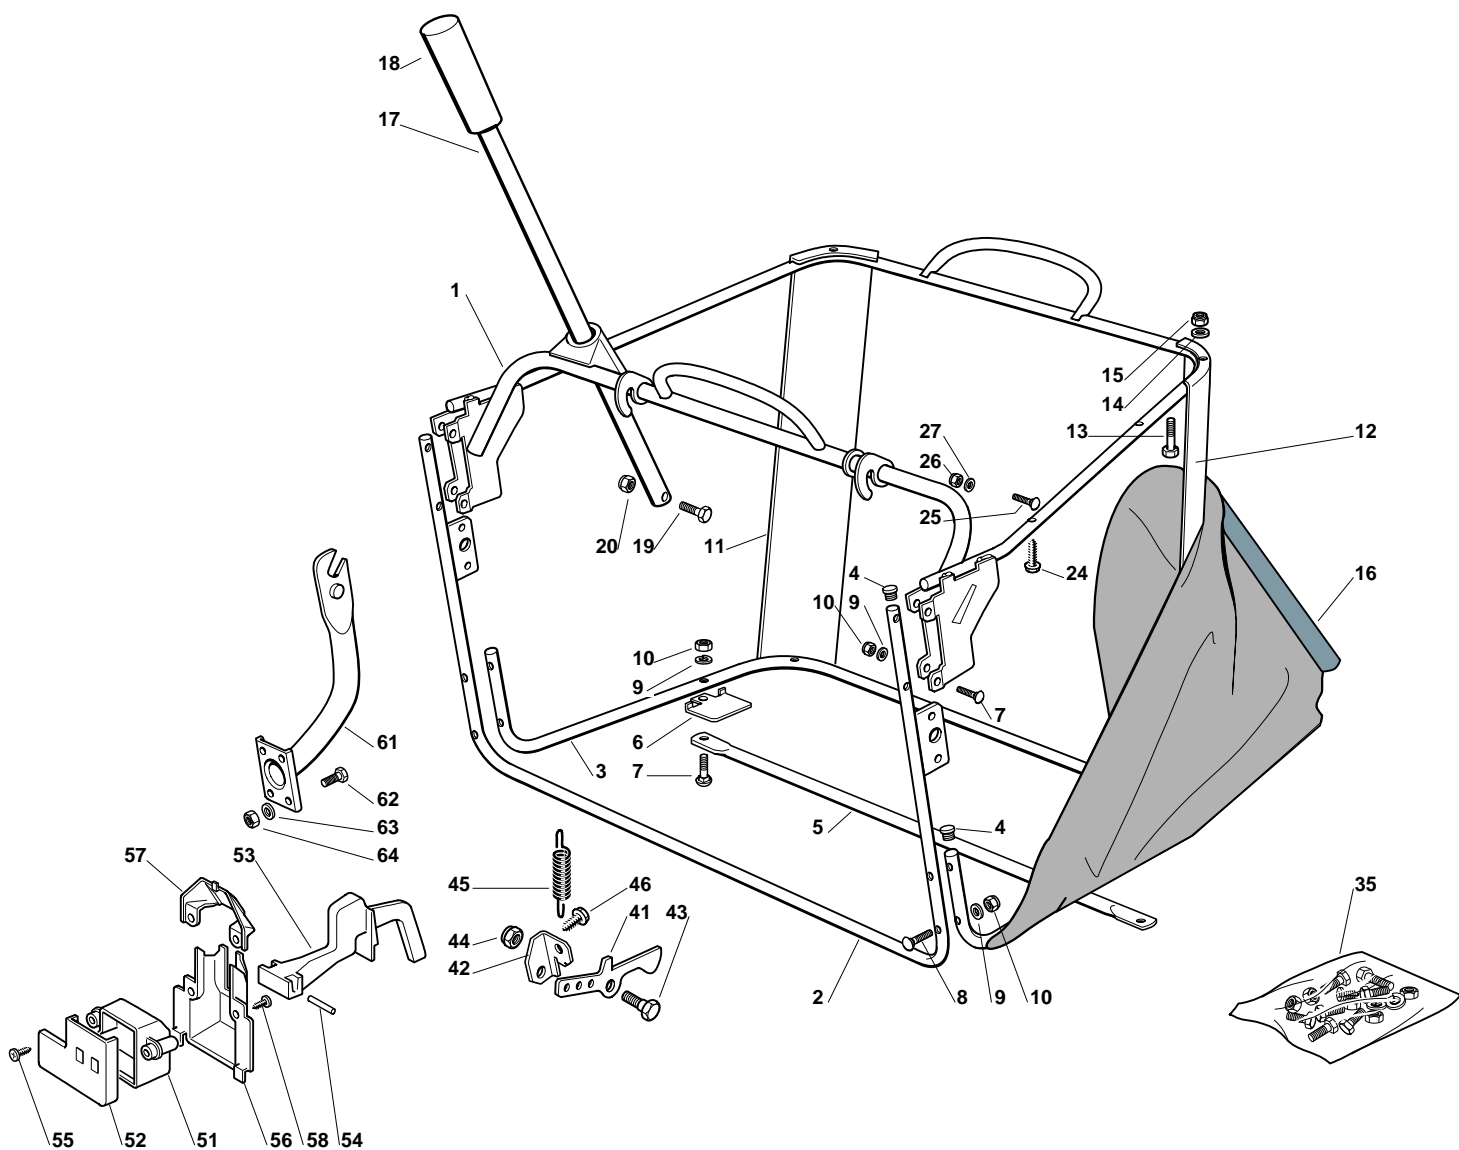

Estate Royal/Royal 16/Royal 19 - Model Year 2010

Pos. Fig.	Antal Quantity	Art No Part No	Benämning	Description	Anmärkning Notes
1	1	382700079/1	Chassi	Upper Frame	
2	1	82800089/0	Chassi	Front Frame	
3	1	25800017/0	Chassi	Lower Frame	
4	4	18566112/0	Plugg	Cap	
5	1	82650043/0	Trådbygel	Lower Stiffening	
6	1	25547131/0	Plåt	Plate	
7	6	12815220/0	Skruv	Screw	
8	4	12815245/0	Skruv	Screw	
9	10	12521330/0	Bricka	Washer	
10	10	12154510/0	Mutter	Nut	
11	1	25032013/0	Right Angular Support	Right Angular Support	
12	1	25032015/0	Left Angular Support	Left Angular Support	
13	4	12689500/0	Skruv	Screw	
14	8	12521330/0	Bricka	Washer	
15	8	12154510/0	Mutter	Nut	
16	1	82105980/0	Uppsamlare	Grasscatcher	
17	1	25869029/1	Rör	Rod	
18	1	25394508/0	Handtag	Handle	
19	1	12674550/0	Skruv	Screw	
20	1	12154510/0	Mutter	Nut	
24	4	12735410/0	Skruv	Screw	
25	2	12815220/0	Skruv	Screw	
26	2	12521330/0	Bricka	Washer	
27	2	12154510/0	Mutter	Nut	
35	1	382180037/3	Skrivsats	Screws Outfit	
41	1	25774315/0	Klämma	Bracket	
42	1	25755031/0	Fästvinkel	Bracket	
43	1	25510080/0	Sprint	Pin	
44	1	12292102/0	Mutter	Nut	
45	1	25430210/0	Fjäder	Spring	
46	1	12735122/0	Skruv	Screw	
51	1	25600041/0	Skydd	Micro Protection	
52	1	25600042/0	Överbelastningsskydd	Protection Cover	
53	1	25318124/0	Arm	Lever	
54	1	12400030/0	Stift	Pin	
55	1	12728510/0	Skruv	Screw	
56	1	25600047/0	Skydd	Micro Protection	
57	1	25600048/0	Överbelastningsskydd	Protection Cover	
58	2	12728450/0	Skruv	Screw	
61	2	82774225/1	Stöd	Support	
62	6	12793102/0	Skruv	Screw	
63	6	12523060/0	Bricka	Washer	
64	6	12293201/0	Mutter	Nut