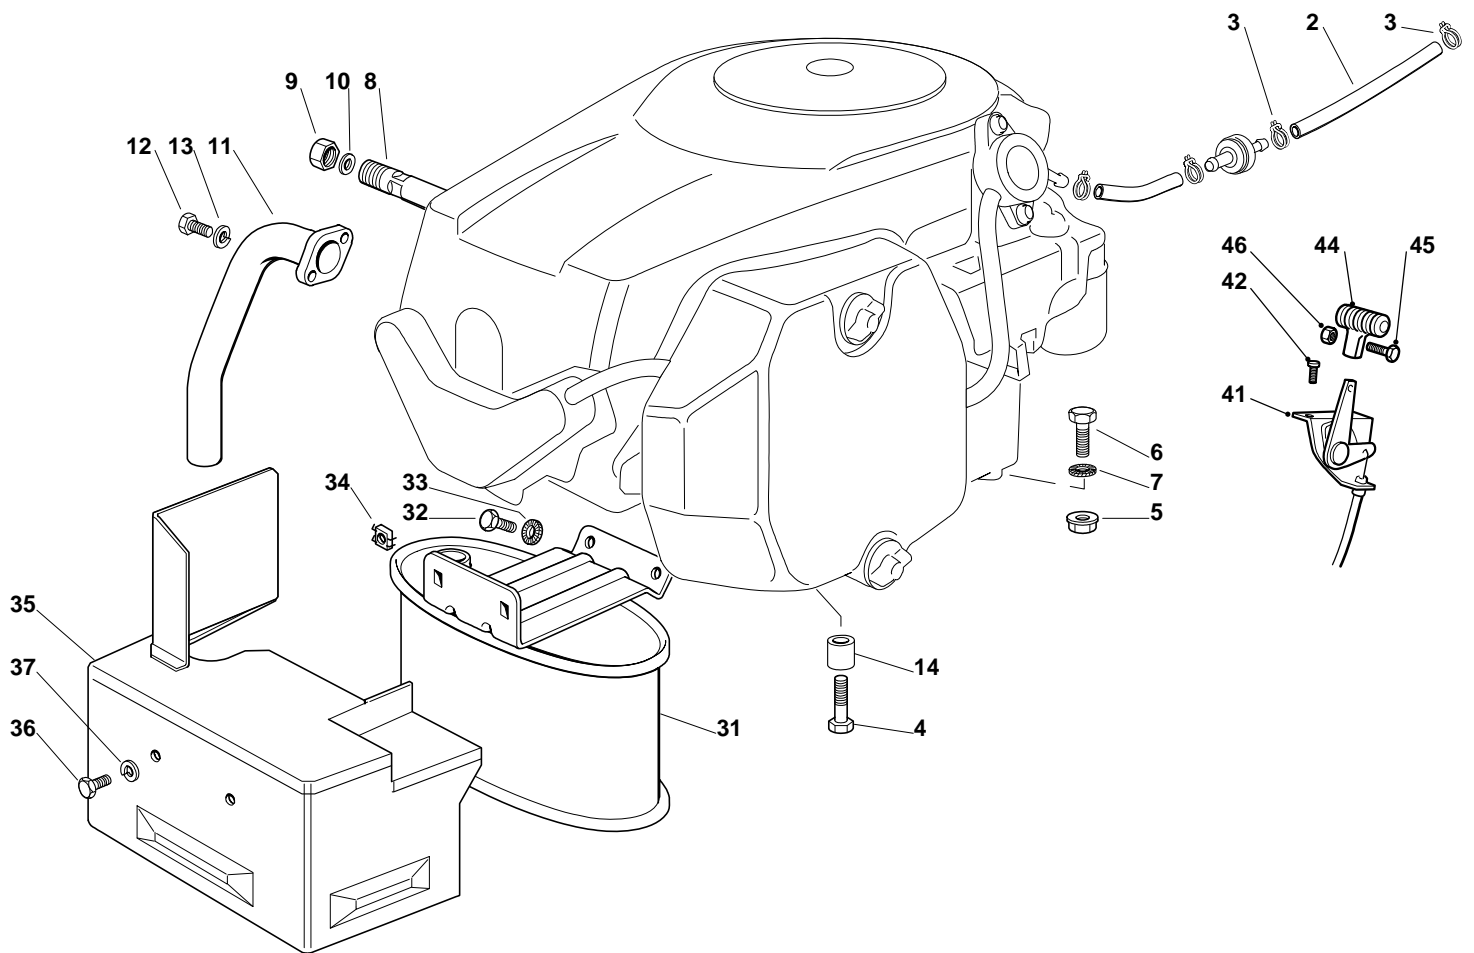

Estate Royal/Royal 16/Royal 19 - Model Year 2010

Pos. Fig.	Antal Quantity	Art No Part No	Benämning	Description	Anmärkning Notes
1	1	—	Motor kpl	Engine	
2	1	25869016/1	Vevstake	Tube	
3	2	18375051/1	Slangklämma	Fair Led	
4	3	112735108/1	Skruv	Screw	
5	1	12154210/0	Mutter	Nut	
6	1	12691115/0	Skruv	Screw	
7	1	12540260/0	Bricka	Washer	
8	1	27598060/0	Oil Discharge Extension	Oil Discharge Extension	
9	1	18737849/0	Lock	Oil Cap	
10	1	18401001/1	Tätningring	Oil Seal	
11	1	18738227/0	Avgasrör	Exhaust Tube	
12	2	12735530/0	Skruv	Screw	
13	2	12583500/0	Låsbricka	Grower	
14	3	25160035/0	Distans	Spacer	
31	1	182750010/0	Ljuddämpare	Muffler	
32	2	12793102/0	Skruv	Screw	
33	2	12540260/0	Bricka	Washer	
34	2	12360425/0	Mutter	Nut	
35	1	82598029/0	Skydd	Guard	
36	2	12792611/0	Skruv	Screw	
37	2	12583500/0	Låsbricka	Grower	
41	1	82000200/1	Gasreglage	Accelerator	
42	2	125943012/0	Skruv	Screw	
44	1	25394501/0	Handtag	Handle	
45	1	12726388/0	Skruv	Screw	
46	1	12290800/0	Mutter	Nut	
51	1	25735110/3	Tank	Tank	
51	1	25735111/3	Tank	Tank	
52	1	25795000/1	Lock	Cap	
53	2	12788910/0	Skruv	Screw	
54	2	12500092/0	Rivet	Rivet	
55	1	25290000/0	Fuel Level Indicator	Fuel Level Indicator