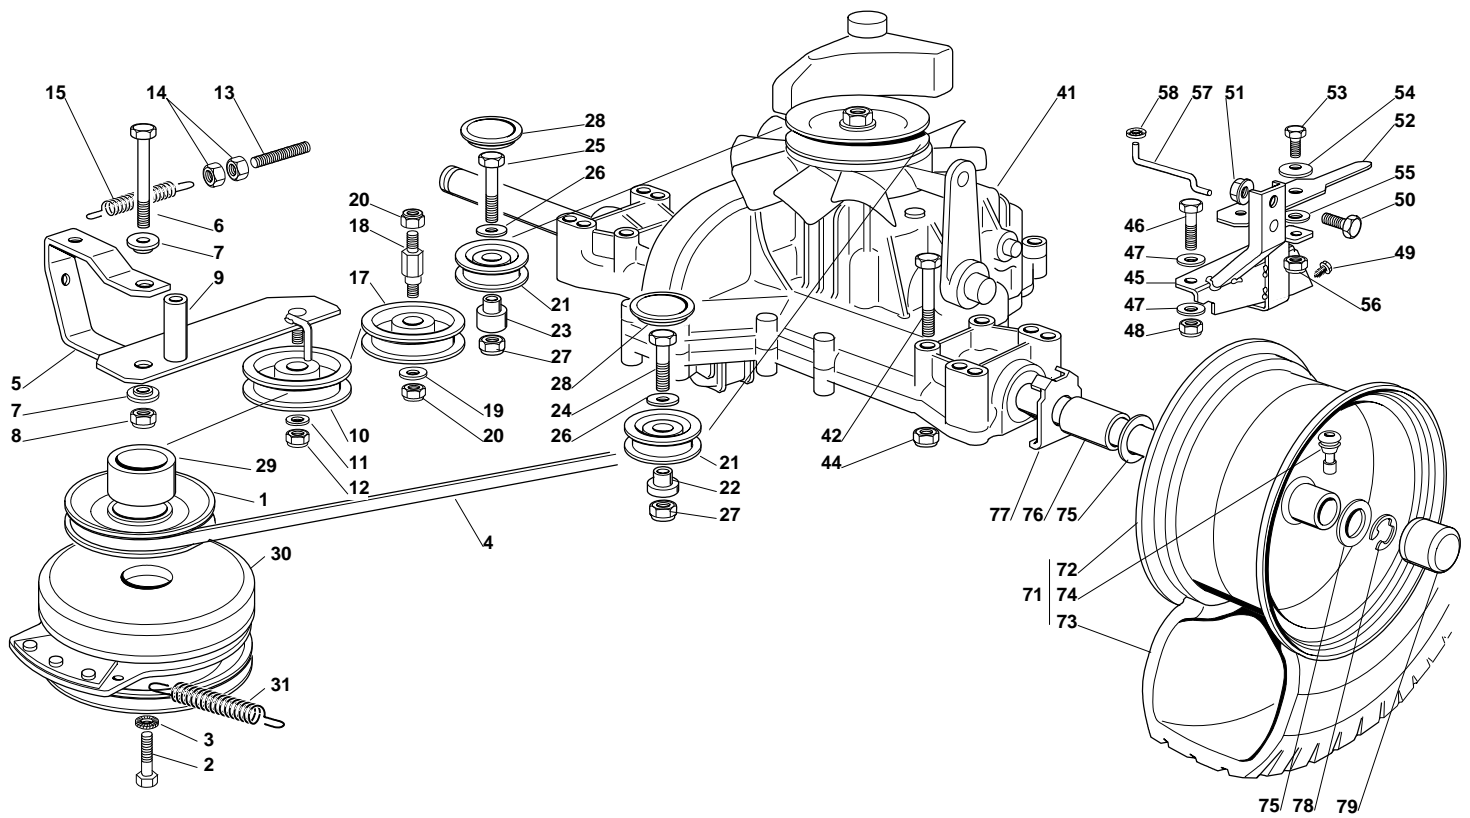

Estate Royal/Royal 16/Royal 19 - Model Year 2010

Pos. Fig.	Antal Quantity	Art No Part No	Benämning	Description	Anmärkning Notes
1	1	25601566/0	Remskiva	Pulley	
2	1	12737320/0	Skruv	Screw	
3	1	12543000/0	Bricka	Washer	
4	1	35062001/0	Drivrem	Belt	
5	1	82318165/1	Arm	Lever	
6	1	12692000/0	Skruv	Screw	
7	2	25038002/1	Bussning	Bush	
8	1	12155000/0	Mutter	Nut	
9	1	25160027/0	Distans	Spacer	
10	1	25601554/0	Remskiva	Pulley	
11	1	12523060/0	Bricka	Washer	
12	1	12155000/0	Mutter	Nut	
13	1	25840010/1	Stång	Tie Rod	
14	2	12293200/0	Mutter	Nut	
15	1	25430219/0	Fjäder	Spring	
17	1	25601555/0	Remskiva	Pulley	
18	1	25510036/1	Sprint	Pin	
19	1	12523060/0	Bricka	Washer	
20	2	12155000/0	Mutter	Nut	
21	2	325601570/1	Remskiva	Pulley	
22	1	125160030/1	Distans	Spacer	
23	1	125160024/2	Distans	Spacer	
24	1	12691115/0	Skruv	Screw	
25	1	12691400/0	Skruv	Right Screw	
26	2	12523060/0	Bricka	Washer	
27	2	12155000/0	Mutter	Nut	
28	2	25109521/1	Kåpa	Cover	
29	1	25160021/0	Distans	Spacer	
30	1	118399062/0	Koppling	Clutch	
31	1	25430210/0	Fjäder	Spring	
41	1	18400950/1	Rear Axle Tuff Torq K46F	Rear Axle Tuff Torq K46F	
42	4	12691800/0	Skruv	Screw	
44	4	12154210/0	Mutter	Nut	
45	1	82785109/0	Stöd	Support	
46	1	12691200/0	Skruv	Screw (Wheels 15")	
47	2	12521350/0	Bricka	Washer	
48	1	12155000/0	Mutter	Nut	
49	2	12735120/0	Skruv	Screw	
50	1	12792611/0	Skruv	Screw	
51	1	12293201/0	Mutter	Nut	
52	1	25318157/0	Arm	Lever	
53	1	12793102/0	Skruv	Screw	
54	1	12369500/0	Bricka	Washer	
55	1	25670011/0	Bricka	Washer	
56	1	12155000/0	Mutter	Nut	
57	1	25033033/0	Länk	Rod	
58	1	12604896/0	Låsbricka	Snap Ring	
71	2	382680022/0	Stödhjul	Rear Wheel	
72	2	82000590/0			
73	2	125590011/0	Shoe	Shoe	
74	2	25950000/0	Ventil	Valve	
75	4	25670005/1	Bricka	Washer	
76	2	25160023/0	Distans	Spacer	
77	2	325670025/0	Bricka	Washer	
78	2	12001010/0	Låsring	Snap Ring	
79	2	22110230/0	Lock	Cap