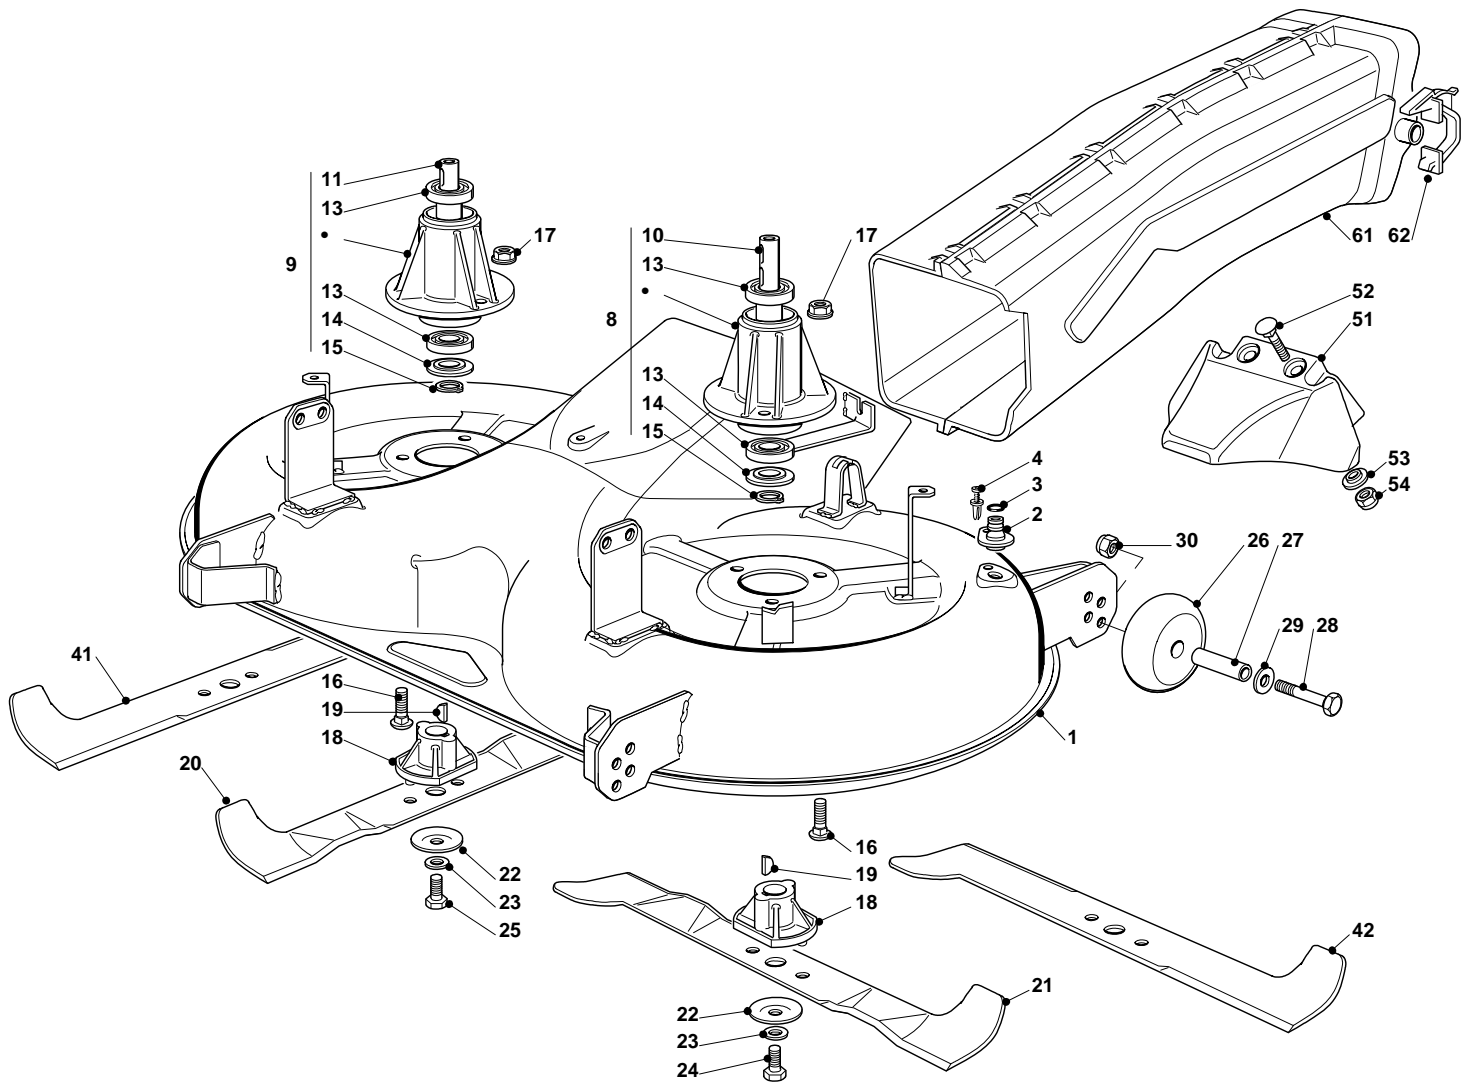

Estate Royal/Royal 16/Royal 19 - Model Year 2010

Pos. Fig.	Antal Quantity	Art No Part No	Benämning	Description	Anmärkning Notes
1	1	382564087/2	Cutting Plate Black	Cutting Plate Black	
2	2	25033060/0	Water Hose Connection	Water Hose Connection	
3	2	19035000/0	O-ring	Or Ring	
4	2	12500030/0	Rivet	Rivet	
8	1	82207200/1	Main Shaft Support	Main Shaft Support	
9	1	82207201/2		Secondary Shaft Support	
10	1	25020800/1	Knivaxel	Main Blade Shaft	
11	1	25020801/2	Knivaxel	Secondary Blade Shaft	
13	4	19216032/0	Kullager	Bearing	
14	2	25160501/0	Dammskydd	Dust Cover	
15	2	12609260/0	Seegerring	Seeger	
16	6	12818700/0	Skruv	Screw	
17	6	12154210/0	Mutter	Nut	
18	2	25463200/0	Knivfäste	Blade Hub	
19	2	12139100/0	Kil	Key	
20	1	82004348/0	Kniv	Right Blade Mulching, Winged (Mod. 102)	
21	1	82004347/0	Kniv	Left Blade Mulching, Winged (Mod. 102)	
22	2	22160400/0	Bricka	Elastic Washer	
23	2	12523080/0	Bricka	Washer	
24	1	12735694/0	Skruv	Screw	
25	1	12735695/1	Skruv	Screw	
26	4	82700001/0	Stödhjul	Anti Scalp Wheel D.100	
26	4	82700002/0	Stödhjul	Anti Scalp Wheel D.80	
27	4	25510072/0	Distans	Spacer	
28	4	12692050/0	Skruv	Screw	
29	4	12523060/0	Bricka	Washer	
30	4	12293201/0	Mutter	Nut	
41	1	82004341/1	Kniv	Right Blade, Winged	
42	1	82004340/1	Kniv	Left Blade, Winged	
51	1	325140100/0	Deflektor	Deflector	
52	2	12815210/0	Skruv	Screw	
53	2	25038002/1	Bussning	Bush	
54	2	12154510/0	Mutter	Nut	
61	1	382108016/0	Inmatningsträtt	Conveyor	
62	2	25774373/0	Klämma	Clamp