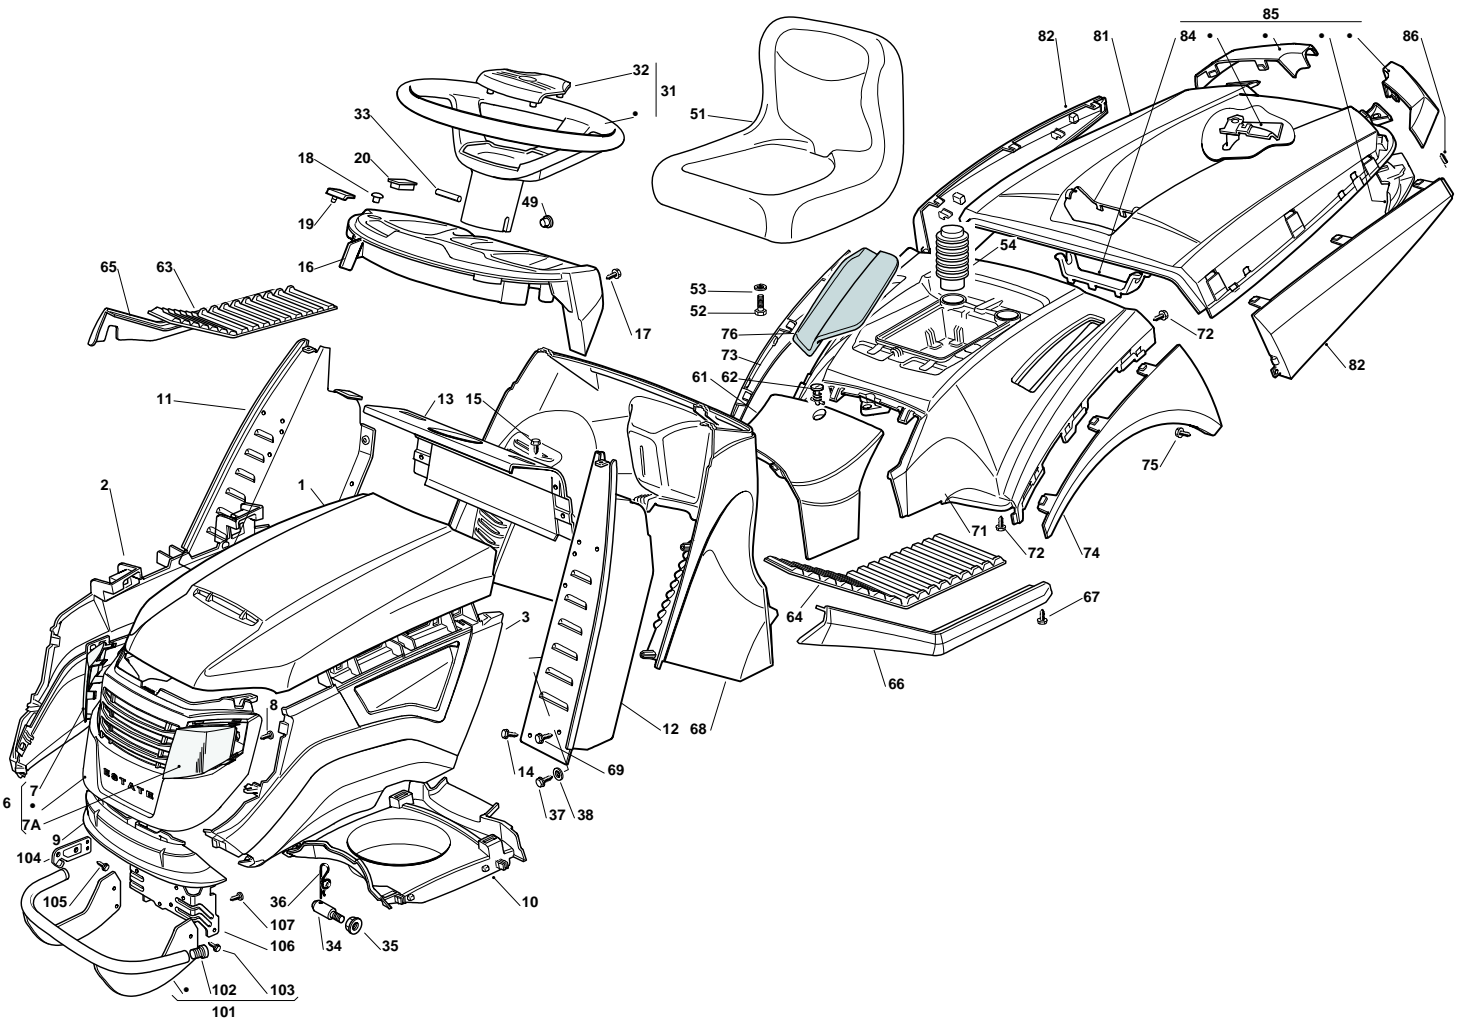

Pos. Fig.	Antal Quantity	Art No Part No	Benämning	Description	Anmärkning Notes
1	1	25076866/0	Upper Engine Hood, Yellow	Upper Engine Hood, Yellow	
2	1	382394611/0	Styrning	Hood, Right	
3	1	382394612/0	Styrning	Hood, Left	
6	1	82394610/0	Motorhuv	Grey Hood, Front	
7	1	25410876/0	Frontkípa	Right Grill	
7A	1	25410877/0	Frontkípa	Left Grill	
8	6	12735403/0	Skruv	Screw	
9	1	25076865/0	Lower Grey Hood, Front	Lower Grey Hood, Front	
10	1	25108031/0	Inmatningstratt	Conveyor	
11	1	382785022/8	Right Dashboard Supp.	Right Dashboard Supp.	
12	1	382785021/7	Left Dashboard Supp.	Left Dashboard Supp.	
13	1	82785137/0	Central Dashboard Supp	Central Dashboard Supp	
14	2	12735110/0	Skruv	Screw	
15	4	12735110/0	Skruv	Screw	
16	1	325120198/1	Panel	Dashboard, Black	
17	4	12728440/0	Skruv	Screw	
18	2	25120200/0	Lock	Plug	
19	2	25260000/0	Hylsa	Grommet	
31	1	25961210/0	Steering Wheel	Steering Wheel	
32	1	25580501/0	Plugg	Cap	
33	1	12620299/0	Stift	Pin	
34	2	25510068/0	Sprint	Pin	
35	2	12293201/0	Mutter	Nut	
36	1	24487998/0	Lísníl	Cotter Pin	
37	2	12731350/0	Skruv	Screw	
38	2	12521330/0	Bricka	Washer	
49	1	25120233/0	Lock	Cap	
51	1	25722457/0	Seat	Seat	
52	4	12793102/0	Skruv	Screw	
53	4	12583500/0	Lísbricka	Grower	
54	2	25737002/0	Styrning	Hood	
61	1	25110307/0	Kípa	Cover (Hydro)	
62	1	25580020/0	Axelförlängning	Pivot	
63	1	25110278/1	Right Footboardcover	Right Footboardcover	
64	1	25110279/0	Left Footboard Cover	Left Footboard Cover	
65	1	25599000/0		Right Profil	
66	1	25599001/0		Left Profil	
67	6	12731580/0	Skruv	Screw	
68	1	25785231/1	Panel	Dashboard Support	
69	7	12735403/0	Skruv	Screw	
71	1	25109754/0	Kípa	Wheels Cover	
72	4	12735402/0	Skruv	Screw	
73	1	25109753/0	Right Wheel Cover	Right Wheel Cover	
74	1	25109752/0	Left Wheel Cover	Left Wheel Cover	
75	2	12728686/0	Skruv	Screw	
76	1	25207129/0	Kípa	Cover (Hydro)	
81	1	25110308/0	Kípa	Grass-Catcher Cover	
82	1	382110255/0	Kípa	Cover Assy	
84	1	25394009/0	Handtagslock	Handle Cover	
85	1	382110259/0	Angles Assy	Angles Assy	
86	4	12735403/0	Skruv	Screw	
101	1	82869025/0	Ljuddämparskydd	Muffler Protection	
102	2	18737860/0	Plugg	Cap	
103	4	12734995/0	Skruv	Screw	
104	2	325547159/1	Plít	Plate	
105	4	12731580/0	Skruv	Screw	
106	1	25774301/1	Motorhuv	Engine Hood Support	
107	5	12735403/0	Skruv	Screw