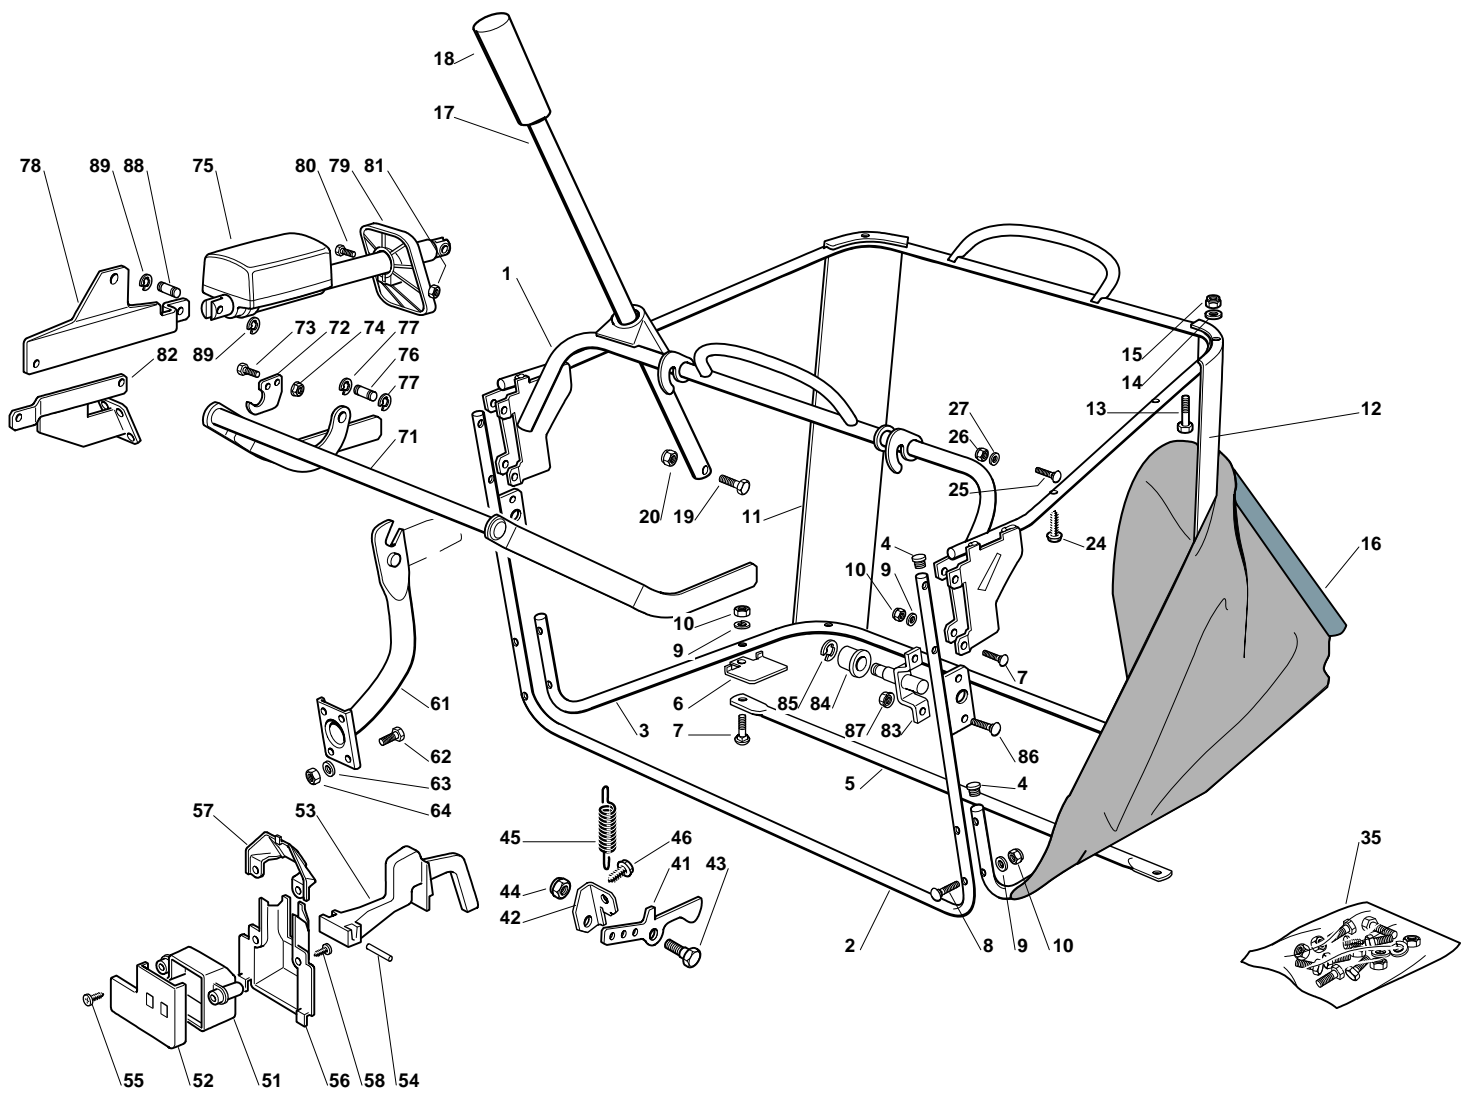

Estate Royal/Royal 16/Royal 19 - Model Year 2010

Pos. Fig.	Antal Quantity	Art No Part No	Benämning	Description	Anmärkning Notes
1	1	382564087/2	Cutting Plate Black	Cutting Plate Black	
2	2	25033060/0	Water Hose Connection	Water Hose Connection	
3	2	19035000/0	O-ring	Or Ring	
4	2	12500030/0	Rivet	Rivet	
8	1	82207200/1	Main Shaft Support	Main Shaft Support	
9	1	82207201/2		Secondary Shaft Support	
10	1	25020800/1	Knivaxel	Main Blade Shaft	
11	1	25020801/2	Knivaxel	Secondary Blade Shaft	
13	4	19216032/0	Kullager	Bearing	
14	2	25160501/0	Dammskydd	Dust Cover	
15	2	12609260/0	Seegerring	Seeger	
16	6	12818700/0	Skruv	Screw	
17	6	12154210/0	Mutter	Nut	
18	2	25463200/0	Knivfäste	Blade Hub	
19	2	12139100/0	Kil	Key	
20	1	82004348/0	Kniv	Right Blade Mulching, Winged (Mod. 102)	
21	1	82004347/0	Kniv	Left Blade Mulching, Winged (Mod. 102)	
22	2	22160400/0	Bricka	Elastic Washer	
23	2	12523080/0	Bricka	Washer	
24	1	12735694/0	Skruv	Screw	
25	1	12735695/1	Skruv	Screw	
26	4	82700001/0	Stödhjul	Anti Scalp Wheel D.100	
26	4	82700002/0	Stödhjul	Anti Scalp Wheel D.80	
27	4	25510072/0	Distans	Spacer	
28	4	12692050/0	Skruv	Screw	
29	4	12523060/0	Bricka	Washer	
30	4	12293201/0	Mutter	Nut	
41	1	82004341/1	Kniv	Right Blade, Winged	
42	1	82004340/1	Kniv	Left Blade, Winged	
51	1	325140100/0	Deflektor	Deflector	
52	2	12815210/0	Skruv	Screw	
53	2	25038002/1	Bussning	Bush	
54	2	12154510/0	Mutter	Nut	
61	1	382108016/0	Inmatningsträtt	Conveyor	
62	2	25774373/0	Klämma	Clamp	