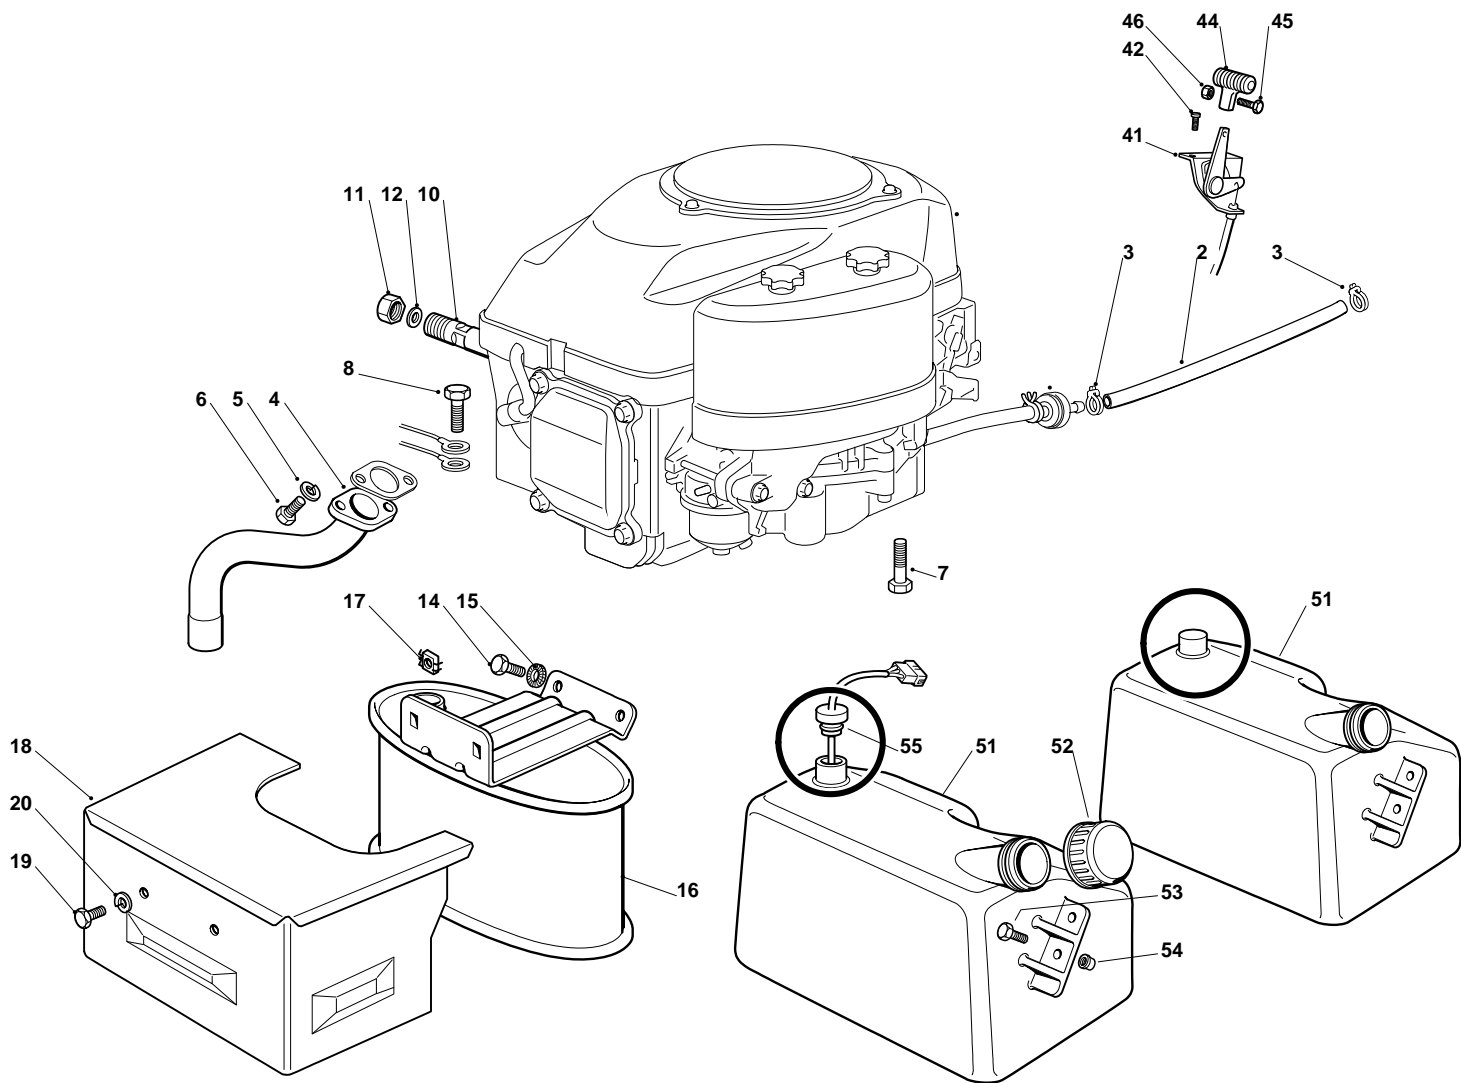

Estate Royal/Royal 16/Royal 19 - Model Year 2010

Pos. Fig.	Antal Quantity	Art No Part No	Benämning	Description	Anmärkning Notes
1	1	—	Motor kpl	Engine	
2	1	25869016/1	Vevstake	Tube	
3	2	18375051/1	Slangklämma	Fair Led	
5	1	25598050/0	Oil Discharge Extension	Oil Discharge Extension	
6	1	18737849/0	Lock	Oil Cap	
7	1	18401001/1	Tätningring	Oil Seal	
8	3	12691100/0	Skruv	Screw	
9	1	12540260/0	Bricka	Washer	
10	1	12154210/0	Mutter	Nut	
11	3	12154210/0	Mutter	Nut	
12	1	18738206/0	Avgasrör	Exhaust Connecting Tube	
13	2	12583500/0	Låsbricka	Grower	
14	2	12735530/0	Skruv	Screw	
15	1	12691115/0	Skruv	Screw	
31	1	182750010/0	Ljuddämpare	Muffler	
32	2	12793102/0	Skruv	Screw	
33	2	12540260/0	Bricka	Washer	
34	2	12360425/0	Mutter	Nut	
35	1	82598009/2	Skydd	Guard	
36	2	12792611/0	Skruv	Screw	
37	2	12583500/0	Låsbricka	Grower	
41	1	82000200/1	Gasreglage	Accelerator	
42	2	125943012/0	Skruv	Screw	
44	1	25394501/0	Handtag	Handle	
45	1	12726388/0	Skruv	Screw	
46	1	12290800/0	Mutter	Nut	
51	1	25735110/3	Tank	Tank	
51	1	25735111/3	Tank	Tank	
52	1	25795000/1	Lock	Cap	
53	2	12788910/0	Skruv	Screw	
54	2	12500092/0	Rivet	Rivet	
55	1	25290000/0	Fuel Level Indicator	Fuel Level Indicator	