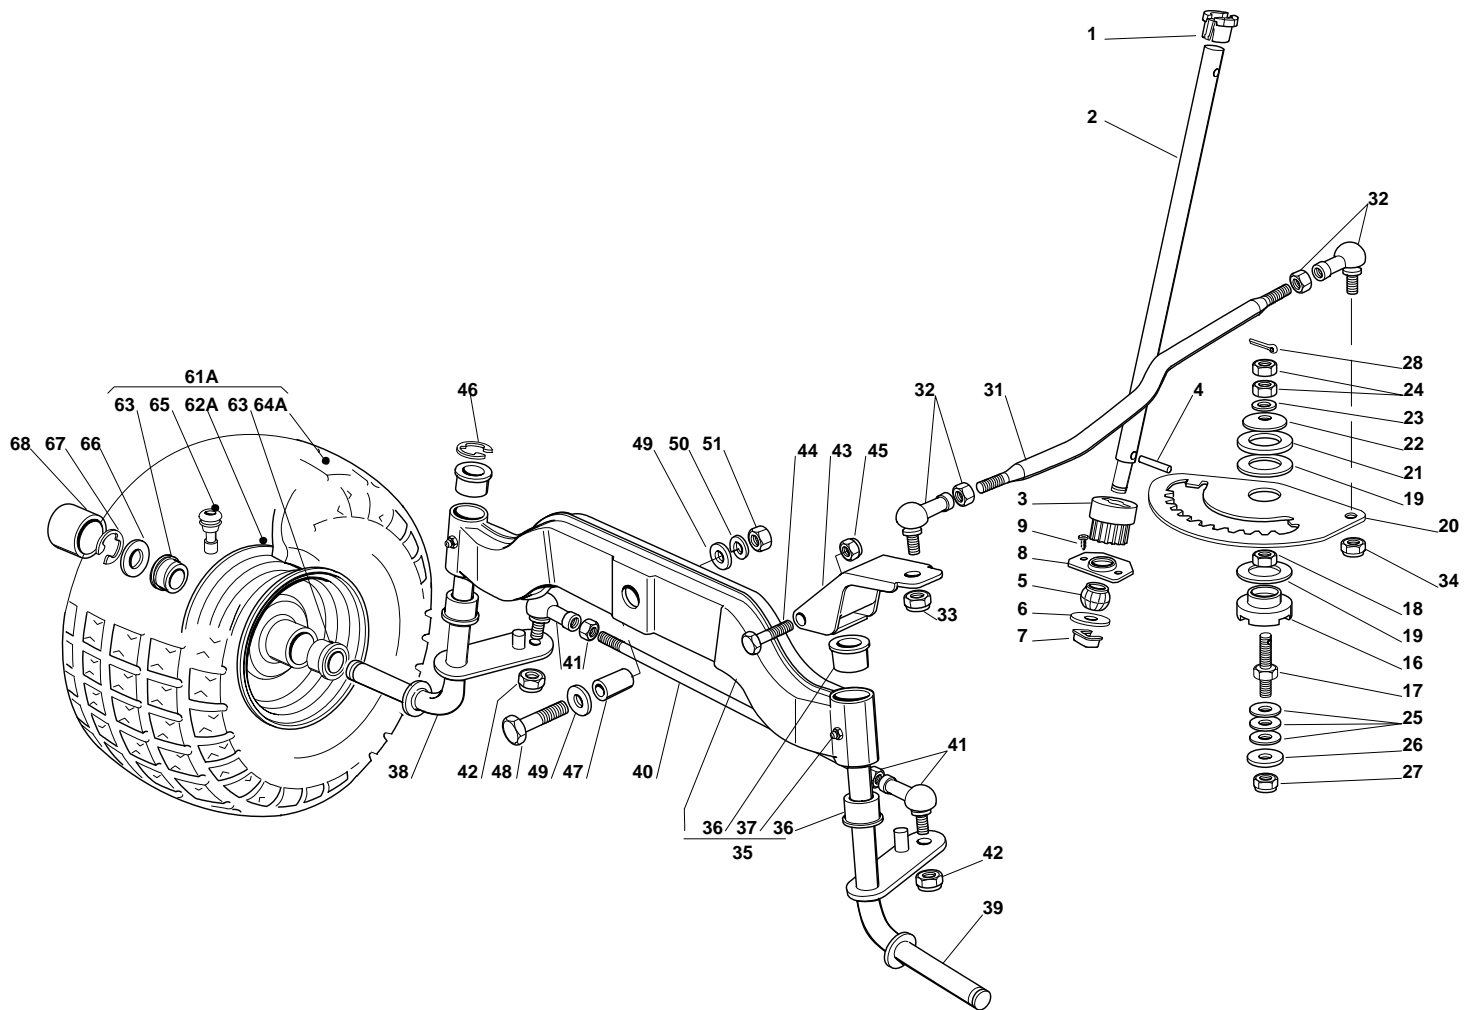

Estate Royal/Royal 16/Royal 19 - Model Year 2010

Pos. Fig.	Antal Quantity	Art No Part No	Benämning	Description	Anmärkning Notes
1	1	25038004/0	Bussning	Bush	
2	1	25520005/0	Steering Column	Steering Column	
3	1	25570000/2	Drev	Pinion	
4	1	12622650/0	Stift	Pin	
5	1	25743000/0	Ledkåpa, vä+hö	Joint	
6	1	12521370/0	Bricka	Washer	
7	1	12436030/0	Platta	Plate	
8	1	25785213/0	Stöd	Support	
9	2	12729601/1	Skruv	Screw	
16	1	25040617/0	Bussning	Bush	
17	1	25510065/1	Sprint	Pin	
18	1	12295200/0	Mutter	Nut	
19	2	25670012/0	Bricka	Washer	
20	1	25735507/0	Steering Shaft	Steering Shaft	
21	1	25670014/0	Bricka	Washer	
22	1	22160400/0	Bricka	Elastic Washer	
23	1	12521360/0	Bricka	Washer	
24	2	12295200/0	Mutter	Nut	
25	3	22672150/0	Bricka	Washer	
26	1	12523080/0	Bricka	Washer	
27	1	12156602/0	Mutter	Nut	
28	1	12141418/0	Låsnål	Cotter Pin	
31	1	25033003/1	Stång	Steering Rod	
32	2	22746600/0	Ledkåpa, vä+hö	Joint	
33	1	12156602/0	Mutter	Nut	
34	1	12156602/0	Mutter	Nut	
35	1	82034001/3	Equalizer With Bush (With 36 + 37)	Equalizer With Bush (With 36 + 37)	
36	4	25034002/1	Bussning	Brass	
37	2	12379511/0	Smörjnippl	Grease Dispenser	
38	1	82230361/0	Right Stub Axle	Right Stub Axle	
39	1	82230359/0	Left Stub Axle	Left Stub Axle	
40	1	25840001/0	Stång	Tie Rod	
41	2	22746600/0	Ledkåpa, vä+hö	Joint	
42	2	12156602/0	Mutter	Nut	
43	1	82318185/0	Arm	Lever	
44	1	12692395/0	Skruv	Screw	
45	1	12155000/0	Mutter	Nut	
46	1	12001000/0	Låsring	Snap Ring	
47	1	25160005/0	Distans	Spacer	
48	1	12694100/0	Skruv	Screw	
49	2	12521390/0	Bricka	Washer	
50	1	12587900/0	Grower	Grower	
51	1	12295800/0	Mutter	Nut	
61A	2	382680021/0	Framhjul Kpl	Front Wheel	
62A	2	82000590/1	Rimm	Rimm	
63	4	25122200/2	Lager	Bearing	
64A	2	125590010/0	Shoe	Shoe	
65	2	25950000/0	Ventil	Valve	
66	2	25670005/1	Bricka	Washer	
67	2	12001000/0	Låsring	Snap Ring	
68	2	22110230/0	Lock	Cap