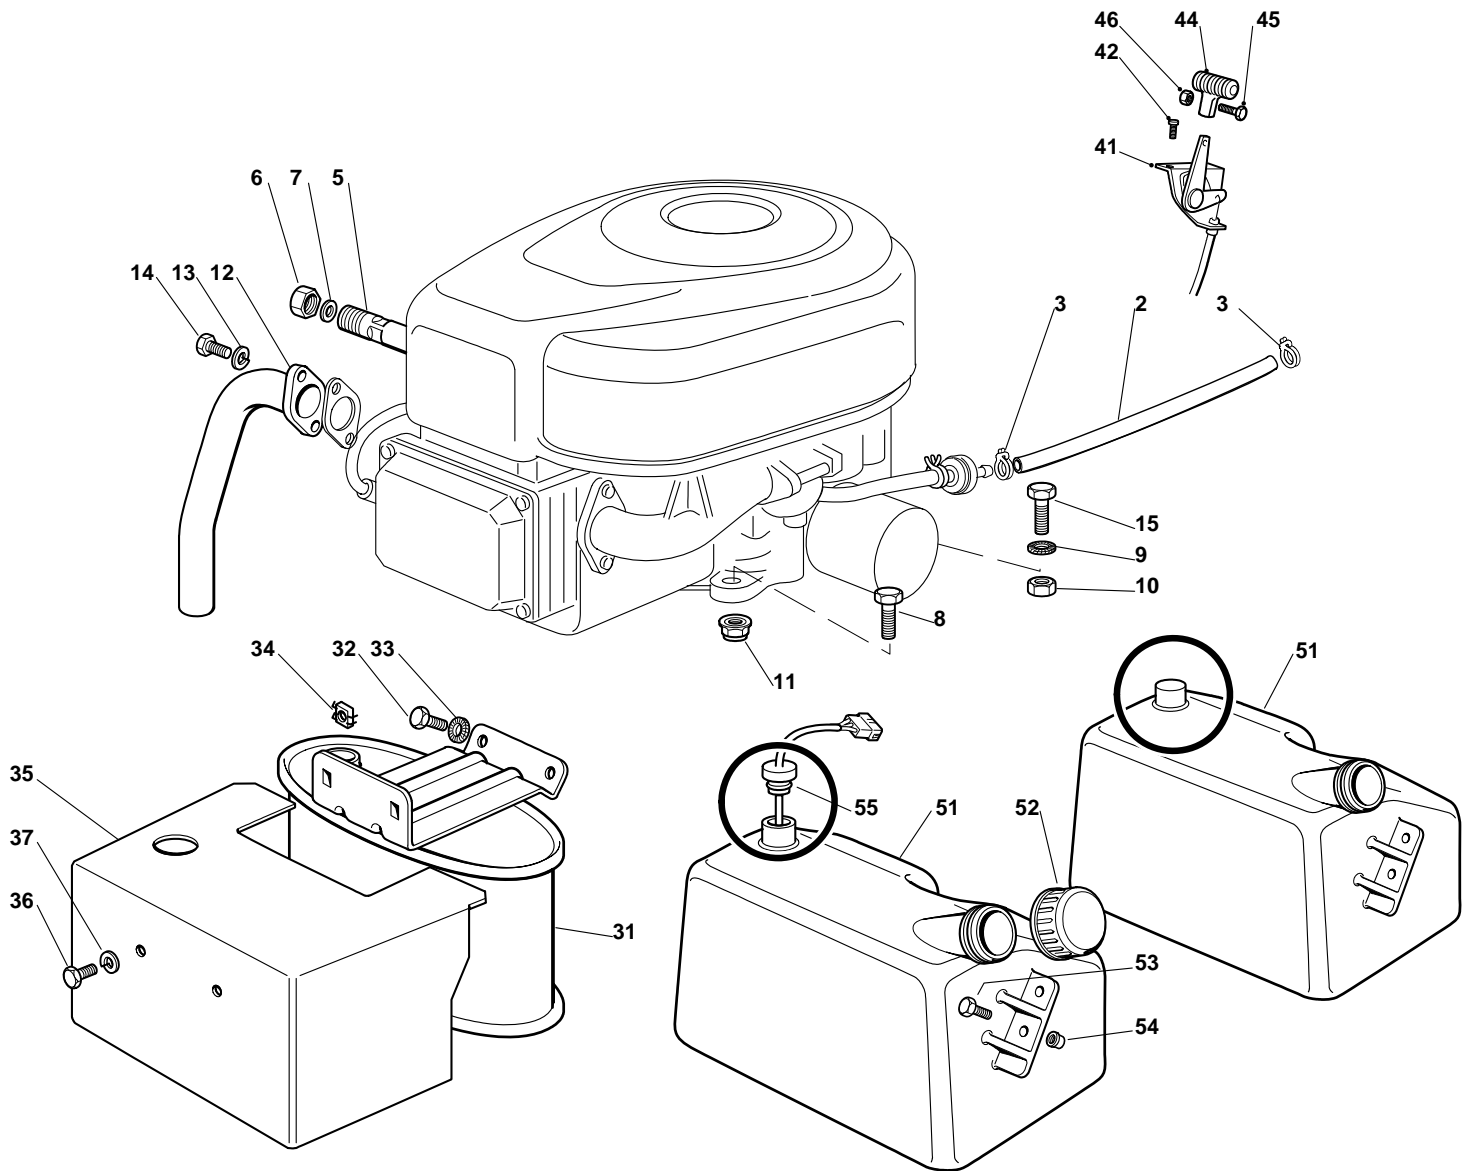

Estate Royal/Royal 16/Royal 19 - Model Year 2010

Pos. Fig.	Antal Quantity	Art No Part No	Benämning	Description	Anmärkning Notes
1	1	—	Motor kpl	Engine	
2	1	25869016/1	Vevstake	Tube	
3	2	18375051/1	Slangklämma	Fair Led	
5	1	25598050/0	Oil Discharge Extension	Oil Discharge Extension	
6	1	18737849/0	Lock	Oil Cap	
7	1	18401001/1	Tätningring	Oil Seal	
8	3	12691100/0	Skruv	Screw	
9	1	12540260/0	Bricka	Washer	
10	1	12154210/0	Mutter	Nut	
11	3	12154210/0	Mutter	Nut	
12	1	18738206/0	Avgasrör	Exhaust Connecting Tube	
13	2	12583500/0	Låsbricka	Grower	
14	2	12735530/0	Skruv	Screw	
15	1	12691115/0	Skruv	Screw	
31	1	182750010/0	Ljuddämpare	Muffler	
32	2	12793102/0	Skruv	Screw	
33	2	12540260/0	Bricka	Washer	
34	2	12360425/0	Mutter	Nut	
35	1	82598009/2	Skydd	Guard	
36	2	12792611/0	Skruv	Screw	
37	2	12583500/0	Låsbricka	Grower	
41	1	82000200/1	Gasreglage	Accelerator	
42	2	125943012/0	Skruv	Screw	
44	1	25394501/0	Handtag	Handle	
45	1	12726388/0	Skruv	Screw	
46	1	12290800/0	Mutter	Nut	
51	1	25735110/3	Tank	Tank	
51	1	25735111/3	Tank	Tank	
52	1	25795000/1	Lock	Cap	
53	2	12788910/0	Skruv	Screw	
54	2	12500092/0	Rivet	Rivet	
55	1	25290000/0	Fuel Level Indicator	Fuel Level Indicator