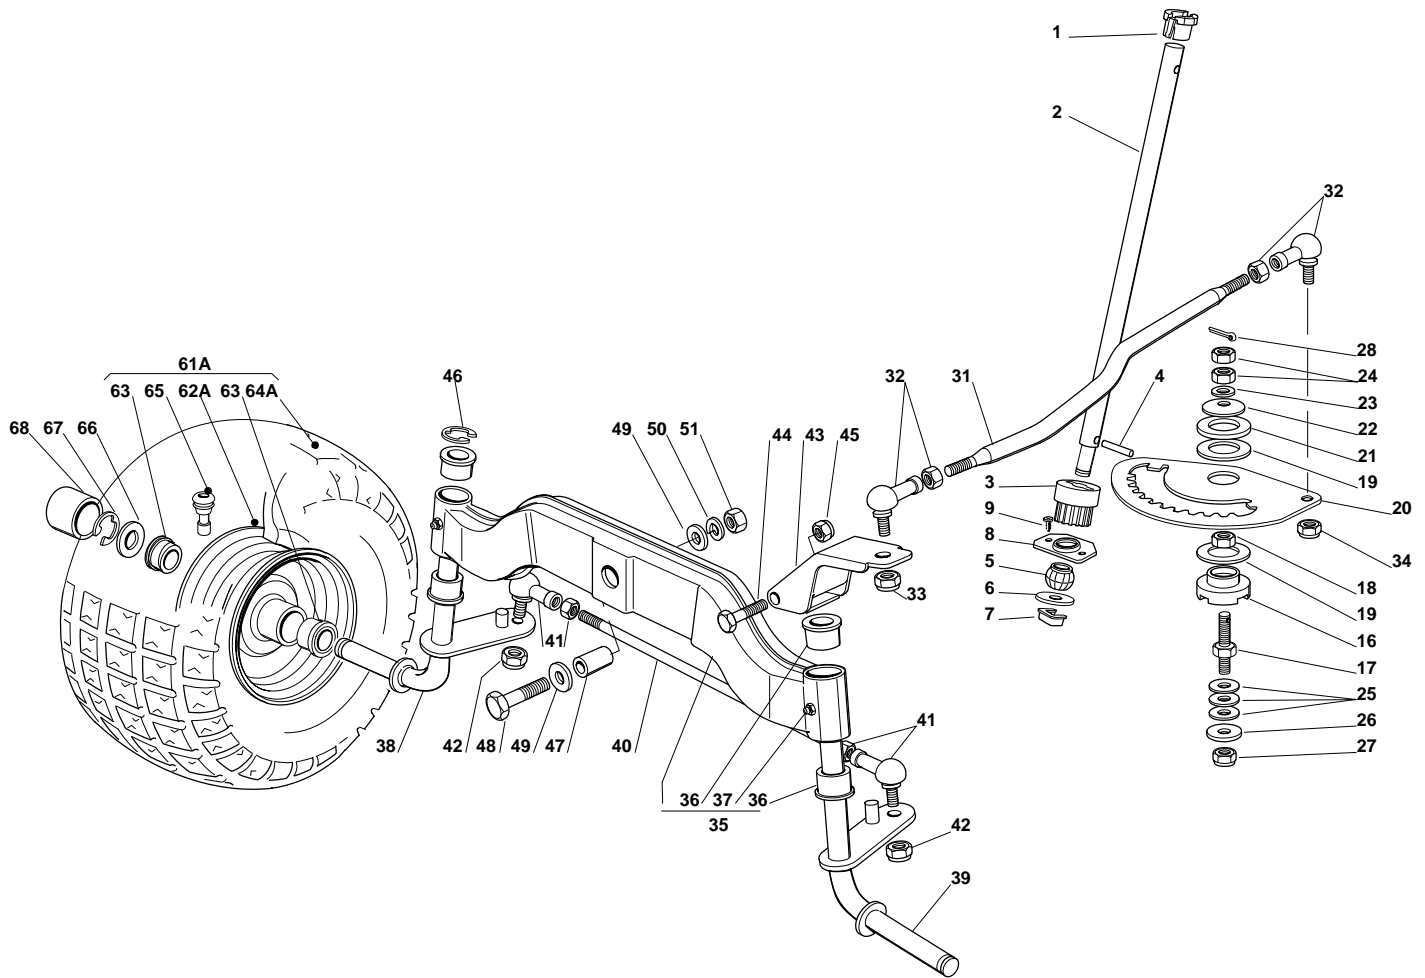

Pos. Fig.	Antal Quantity	Art No Part No	Benämning	Description	Anmärkning Notes
1	1	25038004/0	Bussning	Bush	
2	1	25520005/0	Steering Column	Steering Column	
3	1	25570000/2	Drev	Pinion	
4	1	12622650/0	Stift	Pin	
5	1	25743000/0	Ledkåpa, vä+hö	Joint	
6	1	12521370/0	Bricka	Washer	
7	1	12436030/0	Platta	Plate	
8	1	25785213/0	Stöd	Support	
9	2	12729601/1	Skruv	Screw	
16	1	25040617/0	Bussning	Bush	
17	1	25510065/1	Sprint	Pin	
18	1	12295200/0	Mutter	Nut	
19	2	25670012/0	Bricka	Washer	
20	1	25735507/0	Steering Shaft	Steering Shaft	
21	1	25670014/0	Bricka	Washer	
22	1	22160400/0	Bricka	Elastic Washer	
23	1	12521360/0	Bricka	Washer	
24	2	12295200/0	Mutter	Nut	
25	3	22672150/0	Bricka	Washer	
26	1	12523080/0	Bricka	Washer	
27	1	12156602/0	Mutter	Nut	
28	1	12141418/0	Låsnål	Cotter Pin	
31	1	25033003/1	Stång	Steering Rod	
32	2	22746600/0	Ledkåpa, vä+hö	Joint	
33	1	12156602/0	Mutter	Nut	
34	1	12156602/0	Mutter	Nut	
35	1	82034001/3	Equalizer With Bush (With 36 + 37)	Equalizer With Bush (With 36 + 37)	
36	4	25034002/1	Bussning	Brass	
37	2	12379511/0	Smörjnippl	Grease Dispenser	
38	1	82230361/0	Right Stub Axle	Right Stub Axle	
39	1	82230359/0	Left Stub Axle	Left Stub Axle