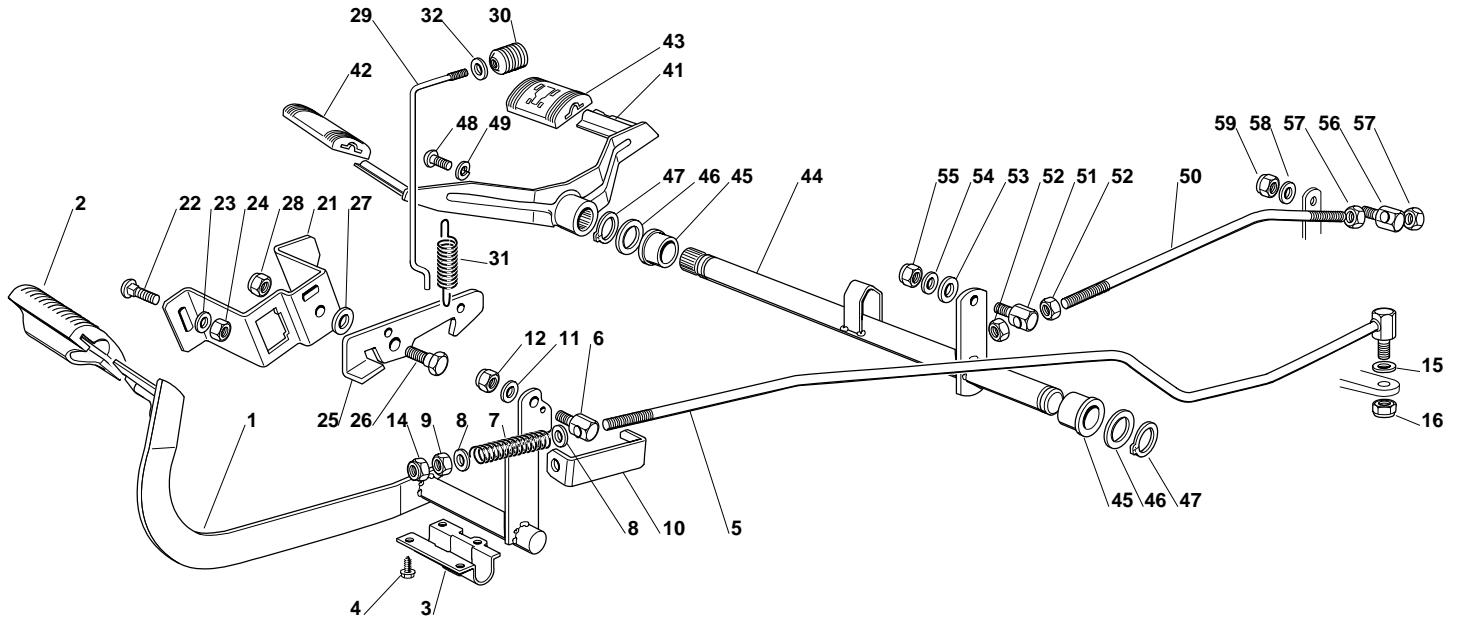

Pos. Fig.	Antal Quantity	Art No Part No	Benämning	Description	Anmärkning Notes
1	1	82500011/2	Pedal	Pedal	
2	1	25110267/0	Clamp Cover	Clamp Cover	
3	1	25547081/1	Plåt	Plate	
4	4	12731601/0	Skruv	Screw	
5	1	82000487/0	Länk	Rod	
6	1	25510052/0	Sprint	Pin	
7	1	25430236/0	Fjäder	Spring	
8	2	12521360/0	Bricka	Washer	
9	1	12295200/0	Mutter	Nut	
10	1	25774275/0	Klämma	Clamp	
11	1	12521350/0	Bricka	Washer	
12	1	12155000/0	Mutter	Nut	
14	1	12156602/0	Mutter	Nut	
15	1	12521350/0	Bricka	Washer	
16	1	12155000/0	Mutter	Nut	
21	1	25785143/0	Stöd	Support	
22	2	12815210/0	Skruv	Screw	
23	1	12523040/0	Bricka	Washer	
24	2	12154510/0	Mutter	Nut	
25	1	25253001/0	Hake	Hook	
26	1	22524970/2	Sprint	Pin	
27	1	25670011/0	Bricka	Washer	
28	1	12155000/0	Mutter	Nut	
29	1	25033047/0	Länk	Rod	
30	1	25394509/1	Knopp	Knob	
31	1	25430213/0	Fjäder	Spring	
32	1	12523020/0	Bricka	Washer	
41	1	82500013/0		Drive Pedal	
42	1	25110265/0	Clamp Cover Front	Clamp Cover Front	
43	1	25110266/0	Clamp Cover Rear	Clamp Cover Rear	
44	1	82000481/0	Axel	Axle