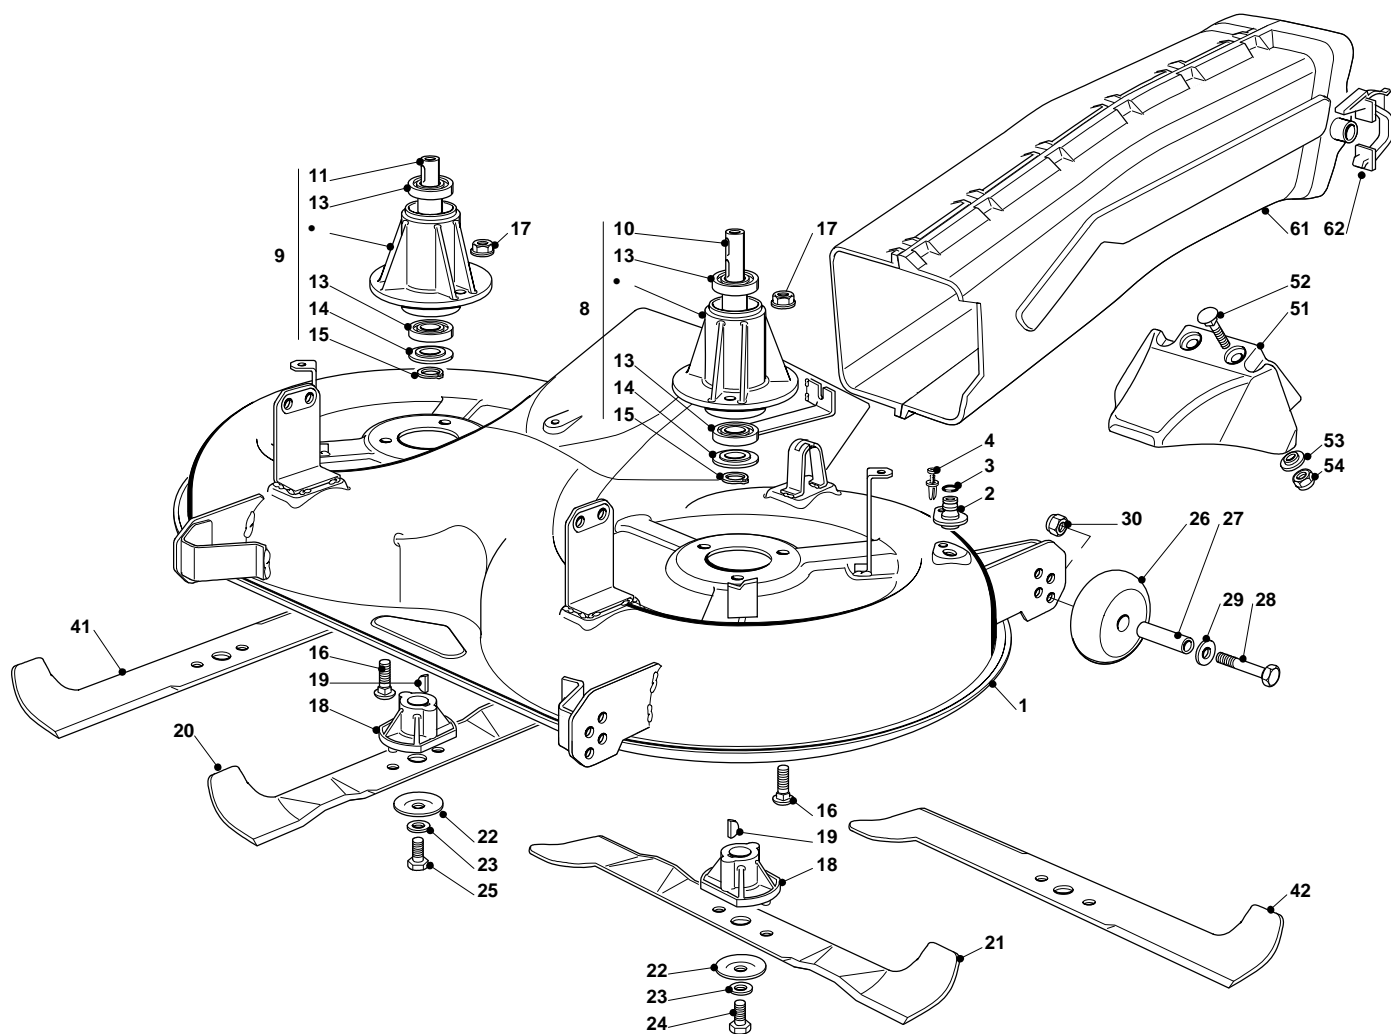

ESTATE ROYAL E - Model Year 2009

Pos. Fig.	Antal Quantity	Art No Part No	Benämning	Description	Anmärkning Notes
1	1	382564087/1	Cutting Plate Black	Cutting Plate Black	
1	1	382564096/1	Cutting Plate Red	Cutting Plate Red	
2	2	25033060/0	Water Hose Connection	Water Hose Connection	
3	2	19035000/0	O-ring	Or Ring	
4	2	12500030/0	Rivet	Rivet	
8	1	82207200/1	Main Shaft Support	Main Shaft Support	
9	1	82207201/2	Secondary Shaft Support	Secondary Shaft Support	
10	1	25020800/1	Knivaxel	Main Blade Shaft	
11	1	25020801/2	Knivaxel	Secondary Blade Shaft	
13	4	19216032/0	Kullager	Bearing	
14	2	25160501/0	Dammskydd	Dust Cover	
15	2	12609260/0	Seegerring	Seeger	
16	6	12818700/0	Skruv	Screw	
17	6	12154210/0	Mutter	Nut	
18	2	25463200/0	Knivfäste	Blade Hub	
19	2	12139100/0	Kil	Key	
20	1	82004348/0	Kniv	Right Blade Mulching, Winged (Mod. 102)	
21	1	82004347/0	Kniv	Left Blade Mulching, Winged (Mod. 102)	
22	2	22160400/0	Bricka	Elastic Washer	
23	2	12523080/0	Bricka	Washer	
24	1	12735694/0	Skruv	Screw	
25	1	12735695/1	Skruv	Screw	
26	4	82700001/0	Stödhjul	Anti Scalp Wheel D.100	
26	4	82700002/0	Stödhjul	Anti Scalp Wheel D.80	
27	4	25510072/0	Distans	Spacer	
28	4	12692050/0	Skruv	Screw	
29	4	12523060/0	Bricka	Washer	
30	4	12293201/0	Mutter	Nut	
41	1	82004341/1	Kniv	Right Blade, Winged	
42	1	82004340/1	Kniv	Left Blade, Winged	
51	1	325140100/0	Deflektor	Deflector