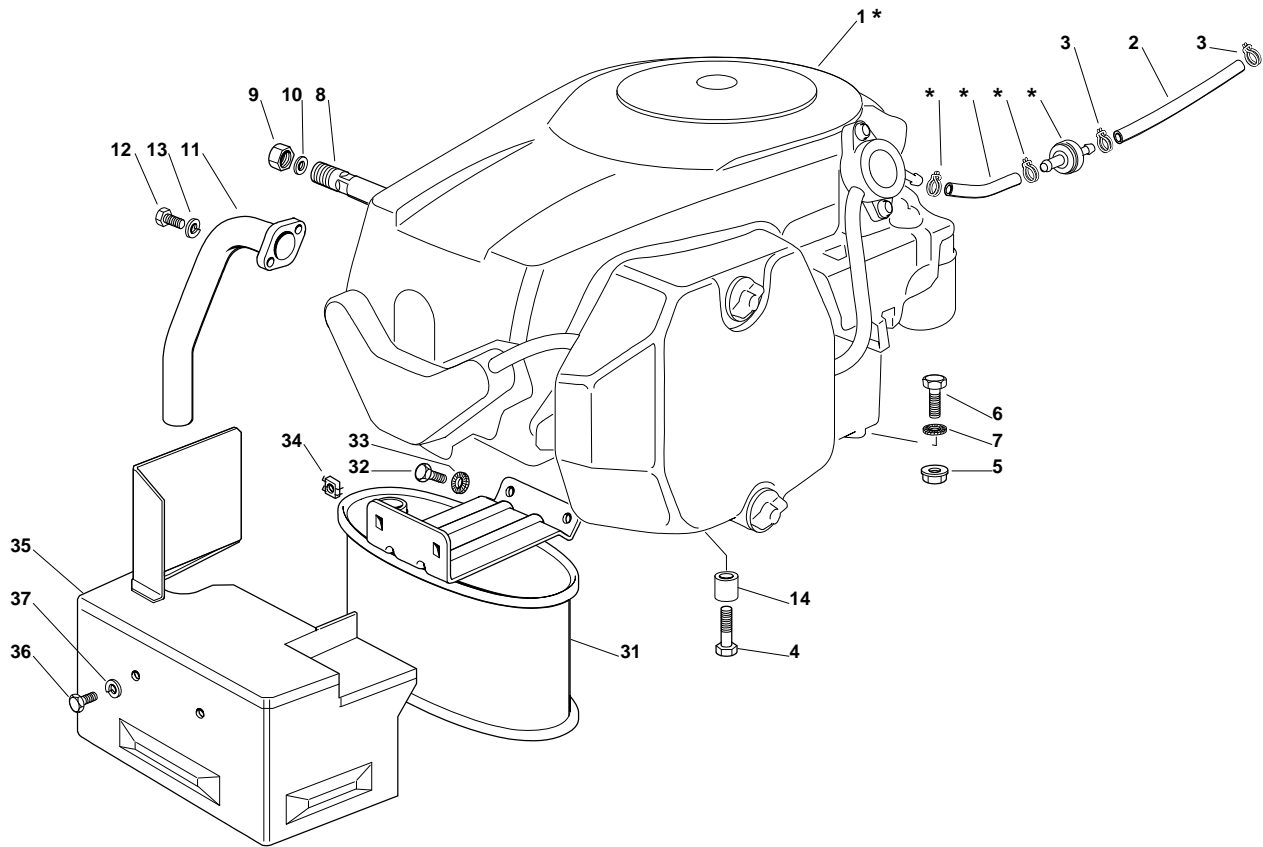

Pos. Fig.	Antal Quantity	Art No Part No	Benämning	Description	Anmärkning Notes
1*	1	—	Motor kpl	Engine	
2	1	25869016/1	Vevstake	Connecting Tube	
3	2	18375051/1	Slangklämma	Fair Led	
4	3	112735108/1	Skruv	Screw	
5	1	12154210/0	Mutter	Nut	
6	1	12691115/0	Skruv	Screw	
7	1	12540260/0	Bricka	Grower	
8	1	27598060/0	Oil Discharge Extension	Oil Discharge Extension	
9	1	18737849/0	Lock	Oil Cap	
10	1	18401001/1	Tätningring	Oil Seal	
11	1	18738227/0	Avgasrör	Exhaust Tube	
12	2	12735530/0	Skruv	Screw	
13	2	12583500/0	Låsbricka	Grower	
14	3	25160035/0	Distans	Spacer	
31	1	82750004/0	Ljuddämpare	Muffler	
32	2	12793102/0	Skruv	Screw	
33	2	12540260/0	Bricka	Grower	
34	2	12360425/0	Mutter	Nut	
35	1	82598029/0	Skydd	Guard	
36	2	12792611/0	Skruv	Screw	
37	2	12583500/0	Låsbricka	Grower