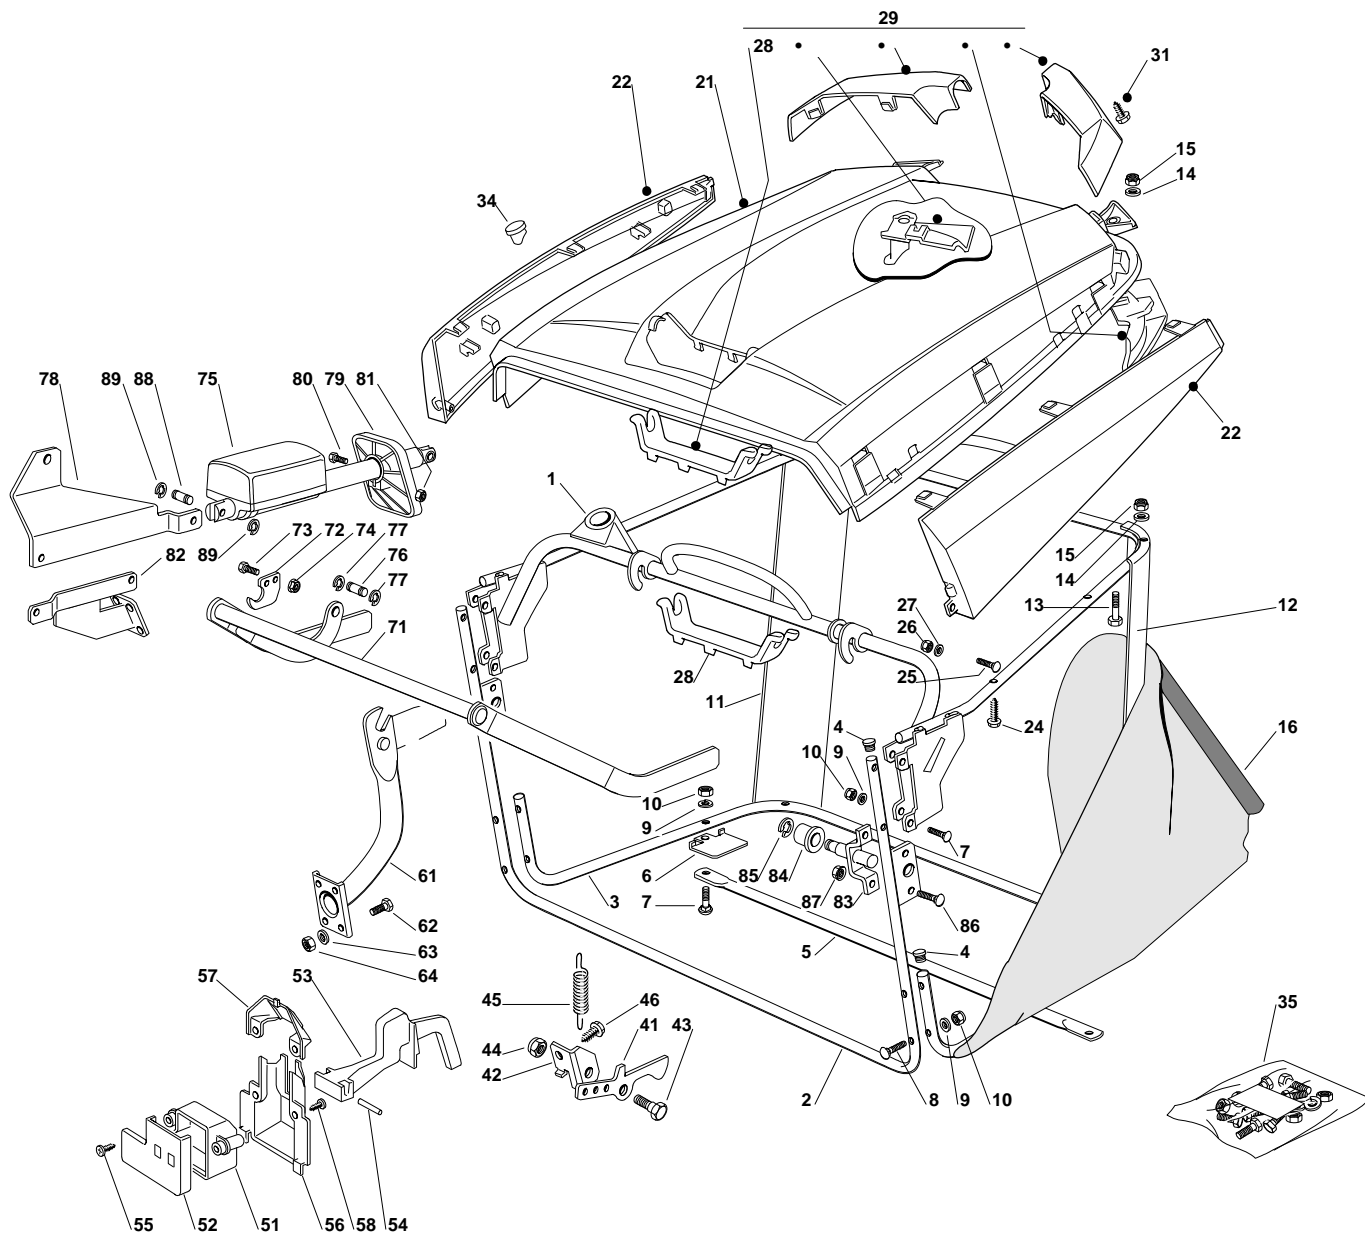

ESTATE ROYAL E - Model Year 2009

Pos. Fig.	Antal Quantity	Art No Part No	Benämning	Description	Anmärkning Notes
1	1	82800079/0	Chassi	Upper Frame	
2	1	82800089/0	Chassi	Front Frame	
3	1	25800017/0	Chassi	Lower Frame	
4	4	18566112/0	Plugg	Cap	
5	1	82650043/0	Trådbygel	Lower Stiffening	
6	1	25547131/0	Plåt	Plate	
7	6	12815220/0	Skruv	Screw	
8	4	12815245/0	Skruv	Screw	
9	10	12521330/0	Bricka	Washer	
10	10	12154510/0	Mutter	Nut	
11	1	25032013/0	Right Angular Support	Right Angular Support	
12	1	25032015/0	Left Angular Support	Left Angular Support	
13	4	12689500/0	Skruv	Screw	
14	8	12521330/0	Bricka	Washer	
15	8	12154510/0	Mutter	Nut	
16	1	82105980/0	Uppsamlare	Grasscatcher	
17	1	25869029/1	Rör	Rod	
18	1	25394508/0	Handtag	Handle	
19	1	12674550/0	Skruv	Screw	
20	1	12154510/0	Mutter	Nut	
21	1	25110302/0	Kåpa	Grass-Catcher Cover	
22	1	382110255/0	Kåpa	Cover Assy	
24	4	12735410/0	Skruv	Screw	
25	2	12815220/0	Skruv	Screw	
26	2	12521330/0	Bricka	Washer	
27	2	12154510/0	Mutter	Nut	
28	1	25394009/0	Handtagslock	Handle Cover	
29	1	382110259/0	Angles Assy	Angles Assy	
31	4	12735403/0	Skruv	Screw	
32	1	25032006/0	Right Angle	Right Angle	
33	1	25032007/0	Left Angle	Left Angle	
34	1	25120232/0	Lock	Cap	
35	1	382180038/2	Skrivsats	Screws Outfit (*)	
41	1	25774315/0	Klämman	Bracket	
42	1	25755031/0	Fästvinkel	Bracket	
43	1	25510080/0	Sprint	Pin	
44	1	12292102/0	Mutter	Nut	
45	1	25430210/0	Fjäder	Spring	
46	1	12735122/0	Skruv	Screw	
51	1	25600041/0	Skydd	Micro Protection	
52	1	25600042/0	Överbelastningsskydd	Protection Cover	
53	1	25318124/0	Arm	Lever	
54	1	12400030/0	Stift	Pin	
55	1	12728510/0	Skruv	Screw	
56	1	25600047/0	Skydd	Micro Protection	
57	1	25600048/0	Överbelastningsskydd	Protection Cover	
58	2	12728450/0	Skruv	Screw	
61	2	82774245/0	Stöd	Support	
62	6	12793102/0	Skruv	Screw	
63	6	12523060/0	Bricka	Washer	
64	6	12293201/0	Mutter	Nut	
71	1	82000507/0	Axel	Axle	
72	2	25774317/0	Plåt	Plate	
73	4	12815210/0	Skruv	Screw	
74	4	12154510/0	Mutter	Nut	
75	1	18001000/0	Aktuator	Actuator	
76	1	25510083/0	Sprint	Pin	
77	2	12000955/0	Låsring	Circlip	
78	1	25785197/0	Stöd	Support	
79	1	25600060/0	Skydd	Protection	
80	1	12727795/0	Skruv	Screw	
81	1	12154330/0	Mutter	Nut	
82	1	82650209/0	Reduktion	Stiffening	
83	2	82785147/0	Stöd	Support	
84	2	25690001/0	Sprint	Roll	
85	2	12000956/0	Låsring	Benzing	
86	4	12818690/0	Skruv	Screw	
87	4	12293201/0	Mutter	Nut	
88	1	25510083/0	Sprint	Pin	
89	2	12000955/0	Låsring	Circlip