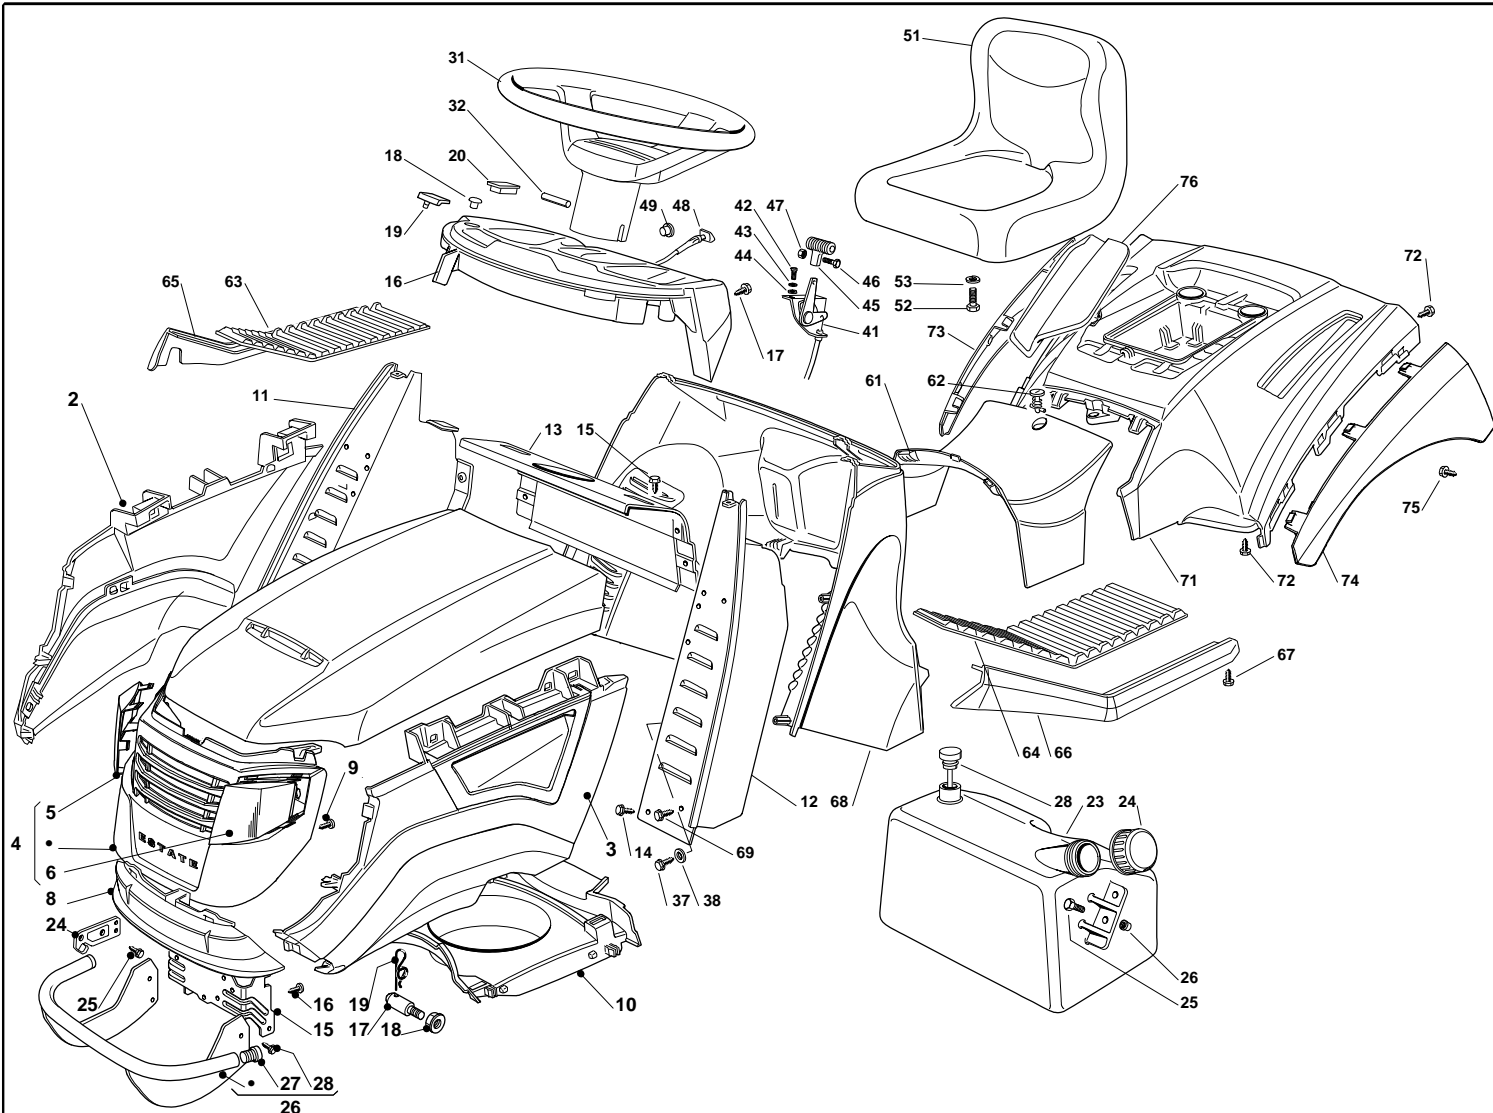

ESTATE ROYAL E - Model Year 2009

Pos. Fig.	Antal Quantity	Art No Part No	Benämning	Description	Anmärkning Notes
1	1	25076866/0	Upper Engine Hood, Yellow	Upper Engine Hood, Yellow	
2	1	382394611/0	Styrning	Hood, Right	
3	1	382394612/0	Styrning	Hood, Left	
4	1	82394610/0	Motorhuv	Grey Hood, Front	
5	1	25410876/0	Frontklåpa	Right Grill	
6	1	25410877/0	Frontklåpa	Left Grill	
8	6	12735403/0	Skruv	Screw	
9	1	25076865/0	Lower Grey Hood, Front	Lower Grey Hood, Front	
10	1	25108031/0	Inmatningstratt	Conveyor	
11	1	382785022/8	Right Dashboard Supp.	Right Dashboard Supp.	
12	1	382785021/7	Left Dashboard Supp.	Left Dashboard Supp.	
13	1	82785137/0	Central Dashboard Supp	Central Dashboard Supp	
14	2	12735110/0	Skruv	Screw	
15	4	12735110/0	Skruv	Screw	
16	1	325120198/0	Panel	Dashboard	
17	4	12728440/0	Skruv	Screw	
18	2	25120200/0	Lock	Plug	
19	2	25260000/0	Hylsa	Grommet	
22	1	25735110/3	Tank	Tank	
23	1	25735111/3	Tank	Tank	
24	1	25795000/1	Lock	Cap	
25	2	12788910/0	Skruv	Screw	
26	2	12500092/0	Rivet	Rivet	
28	1	25290001/0	Fuel Level Indicator	Fuel Level Indicator	
31	1	25961210/0	Steering Wheel	Steering Wheel	
32	1	12620299/0	Stift	Pin	
34	2	25510068/0	Sprint	Pin	
35	2	12293201/0	Mutter	Nut	
36	1	24487998/0	Låsnål	Cotter Pin	
37	2	12731350/0	Skruv	Screw	
38	2	12521330/0	Bricka	Washer