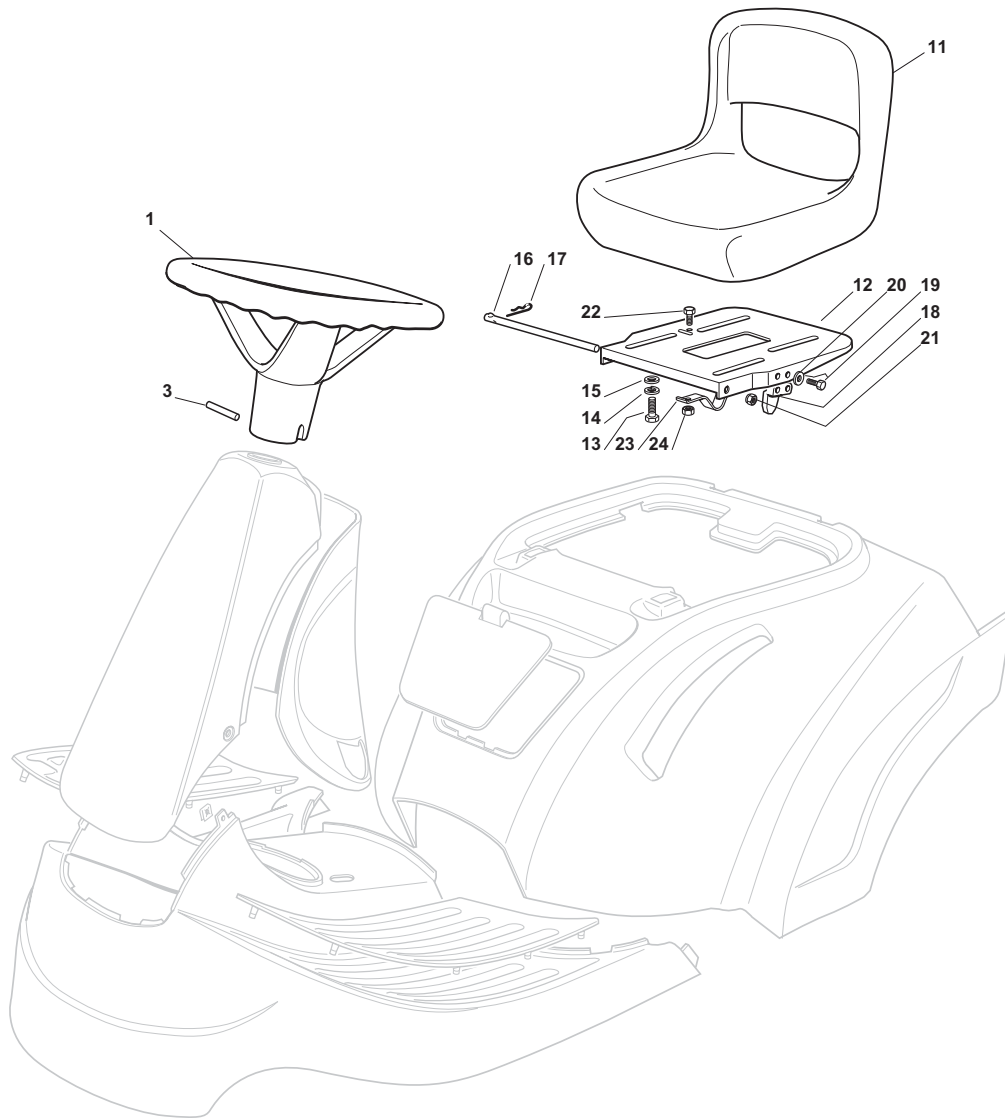

Seat & Steering Wheel							
POS	CODE	Q.TY	DESCRIZIONE	DESCRIPTION	DESCRIPTION	BESCHREIBUNG	NOTES
1	27961231/0	1	Volante	Steering Wheel	Volant	Lenkrad	
3	12620299/0	1	Spina	Pin	Goupille	Stift	
11	27722480/0	1	Sedile	Seat	Siege	Sitz	
12	25547033/1	1	Piastra	Plate	Plaque	Platte	
13	12793101/0	4	Vite	Screw	Vis	Schraube	
14	12583500/0	4	Grower	Grower	Grower	Grower	
15	12523060/0	4	Rondella	Washer	Rondelle	Scheibe	
16	27864052/0	1	Perno Sedile	Pin	Pivot	Bolzen	
17	24487997/0	1	Coppiglia	Cotter Pin	Goupille	Splint	
18	27063021/1	1	Camma	Cam	Came	Nocken	
19	12789100/0	2	Vite	Screw	Vis	Schraube	
20	12523020/0	2	Rosetta	Washer	Rondelle	Scheibe	
21	12154330/0	2	Dado	Nut	Ecrou	Mutter	
22	25430223/2	1	Molla	Spring	Ressort	Feder	
23	12789000/0	1	Vite	Screw	Vis	Schraube	
24	12154330/0	1	Dado	Nut	Ecrou	Mutter