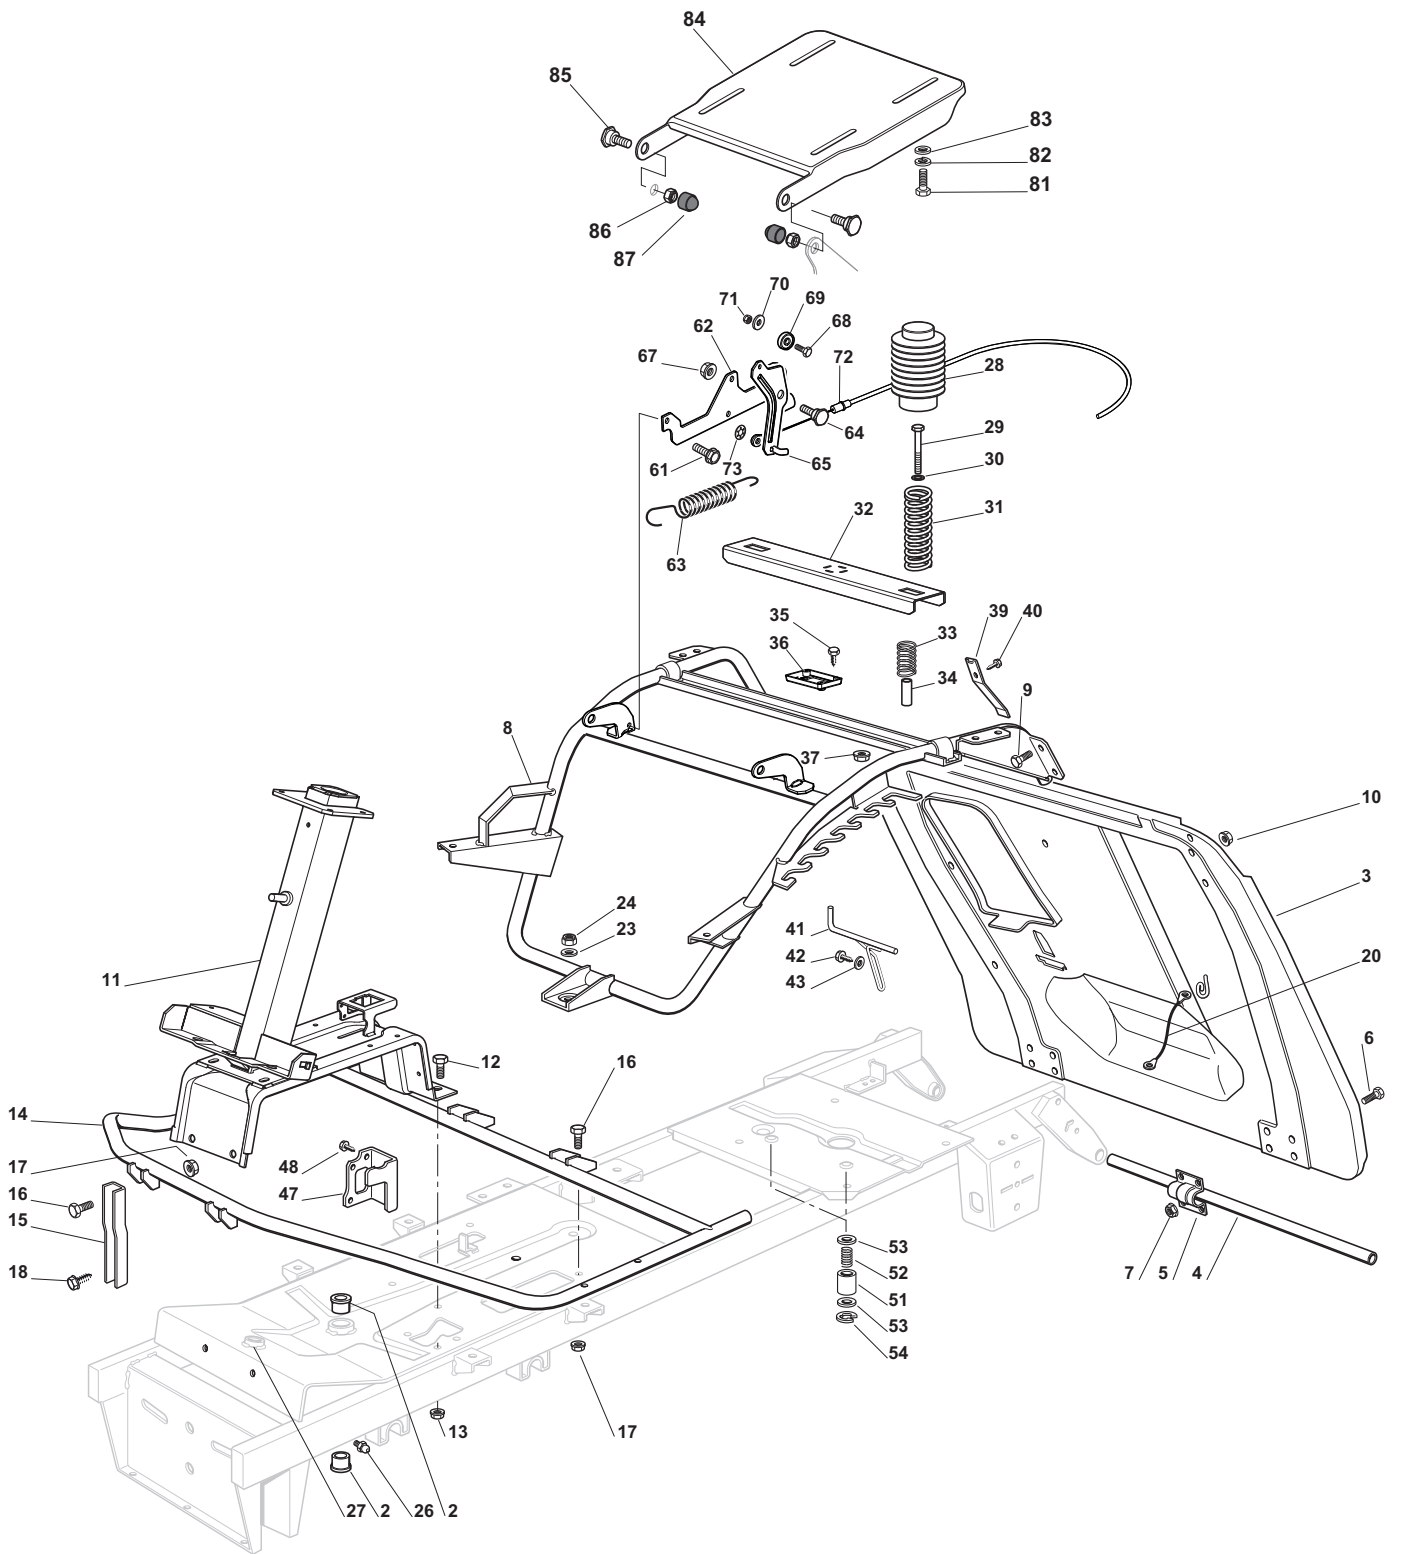

Chassis							with GGP and Honda Engines	
POS	CODE	Q.TY	DESCRIZIONE	DESCRIPTION	DESCRIPTION	BESCHREIBUNG	NOTES	
2	125034002/1	2	Boccola	Bush	Douille	Büchse		
3	384545057/3	1	Piastra	Plate	Plaque	Platte		
4	127037000/1	1	Perno	Pin	Pivot	Bolzen		
5	325547012/1	2	Piastra	Plate	Plaque	Platte		
6	112791213/1	8	Vite	Screw	Vis	Schraube		
7	112292102/0	8	Dado	Nut	Ecrou	Mutter		
8	384801149/0	1	Telaio Sedile	Chassis	Chassis	Rahmensatz		
9	112792611/0	4	Vite	Screw	Vis	Schraube		
10	112293201/0	4	Dado	Nut	Ecrou	Mutter		
11	382785243/0	1	Supporto Piantone	Support	Support	Halter		
12	112792611/0	4	Vite	Screw	Vis	Schraube		
13	112293201/0	4	Dado	Nut	Ecrou	Mutter		
14	384801107/2	1	Supporto Pedane	Footboard Support	Support Marchepied	Fussbretthalter		
15	327787025/0	2	Supporto	Support	Support	Halter		
16	112792611/0	4	Supporto	Support	Support	Halter		
17	112293201/0	4	Vite	Screw	Vis	Schraube		
18	112735120/0	2	Vite	Screw	Vis	Schraube		
20	384040300/0	1	Cavo Aggancio	Cord	Corde	Seil		
23	112523060/0	1	Rondella	Washer	Rondelle	Scheibe		
24	112155000/0	1	Dado	Nut	Ecrou	Mutter		
26	112379511/0	1	Ingrassatore	Grease Dispenser	Graisiseur	Fettbüchse		
27	125034001/0	1	Bronzina	Bush	Douille	Büchse		
28	325122003/0	2	Cuffia	Hood	Protecteur	Schutzkasten		
29	112691400/0	2	Vite	Screw	Vis	Schraube		
30	112521350/0	2	Rondella	Washer	Rondelle	Scheibe		
31	127430596/0	2	Molla	Spring	Ressort	Feder		
32	327543047/0	1	Piastra	Plate	Plaque	Platte		
33	125430263/0	2	Molla	Spring	Ressort	Feder		
34	125160048/0	2	Distanziale	Spacer	Entretoise	Distanzring		
35	112728686/0	2	Vite	Screw	Vis	Schraube		
36	325785379/0	1	Supporto Micro	Micro Switch Bracket	Support Micro	Lenkkonsole		
37	112293201/0	2	Dado	Nut	Ecrou	Nuss		
39	127430554/0	1	Molla	Spring	Ressort	Feder		
40	112735110/0	1	Vite	Screw	Vis	Schraube		
41	127294001/0	1	Guida	Guide	Guide	Führung		
42	112735120/0	1	Vite	Screw	Vis	Schraube		
43	112523040/0	1	Rondella	Washer	Rondelle	Scheibe		
47	327772095/0	1	Supporto Micro Lama	Support	Support	Halter		
48	112735105/0	2	Vite	Screw	Vis	Schraube		
51	127047012/0	2	Bussola	Bush	Douille	Büchse		
52	127430577/0	2	Molla	Spring	Ressort	Feder		
53	325670008/1	4	Rondella	Washer	Rondelle	Scheibe		
54	112000955/0	2	Anello Elastico	Snap Ring	Anneau Ressort	Sprengring		
61	125943009/0	3	Vite	Screw	Vis	Schraube		
62	384773581/0	1	Staffa	Clamp	Etrier	Bride		
63	127430598/0	1	Molla	Spring	Ressort	Feder		
64	122524970/3	1	Perno	Pin	Pivot	Bolzen		
65	384317105/0	1	Leva	Lever	Levier	Hebel		
67	112154210/0	1	Dado	Nut	Ecrou	Nuss		
68	112791213/1	1	Vite	Screw	Vis	Schraube		
69	119216050/0	1	Cuscinetto	Bearing	Roulement	Kugellager		
70	112521330/0	1	Rondella	Washer	Rondelle	Scheibe		
71	112154510/0	1	Dado	Nut	Ecrou	Nuss		
72	384004608/0	1	Filo	Cable	Fil	Kabel		
73	112604899/0	1	Fissatore A Corona	Crown Fastener	Fixateur A Couronne	Kronescheibe		
81	112793101/0	4	Vite	Screw	Vis	Schraube		
82	112583500/0	4	Grower	Grower	Grower	Grower		
83	112523060/0	4	Rondella	Washer	Rondelle	Scheibe		
84	382547061/0	1	Piastra	Plate	Plaque	Platte		
85	122524970/2	2	Perno	Pin	Pivot	Bolzen		
86	112155010/0	2	Dado	Nut	Ecrou	Mutter		
87	118203854/0	2	Cappuccio	Protection	Capuchon	Stecker