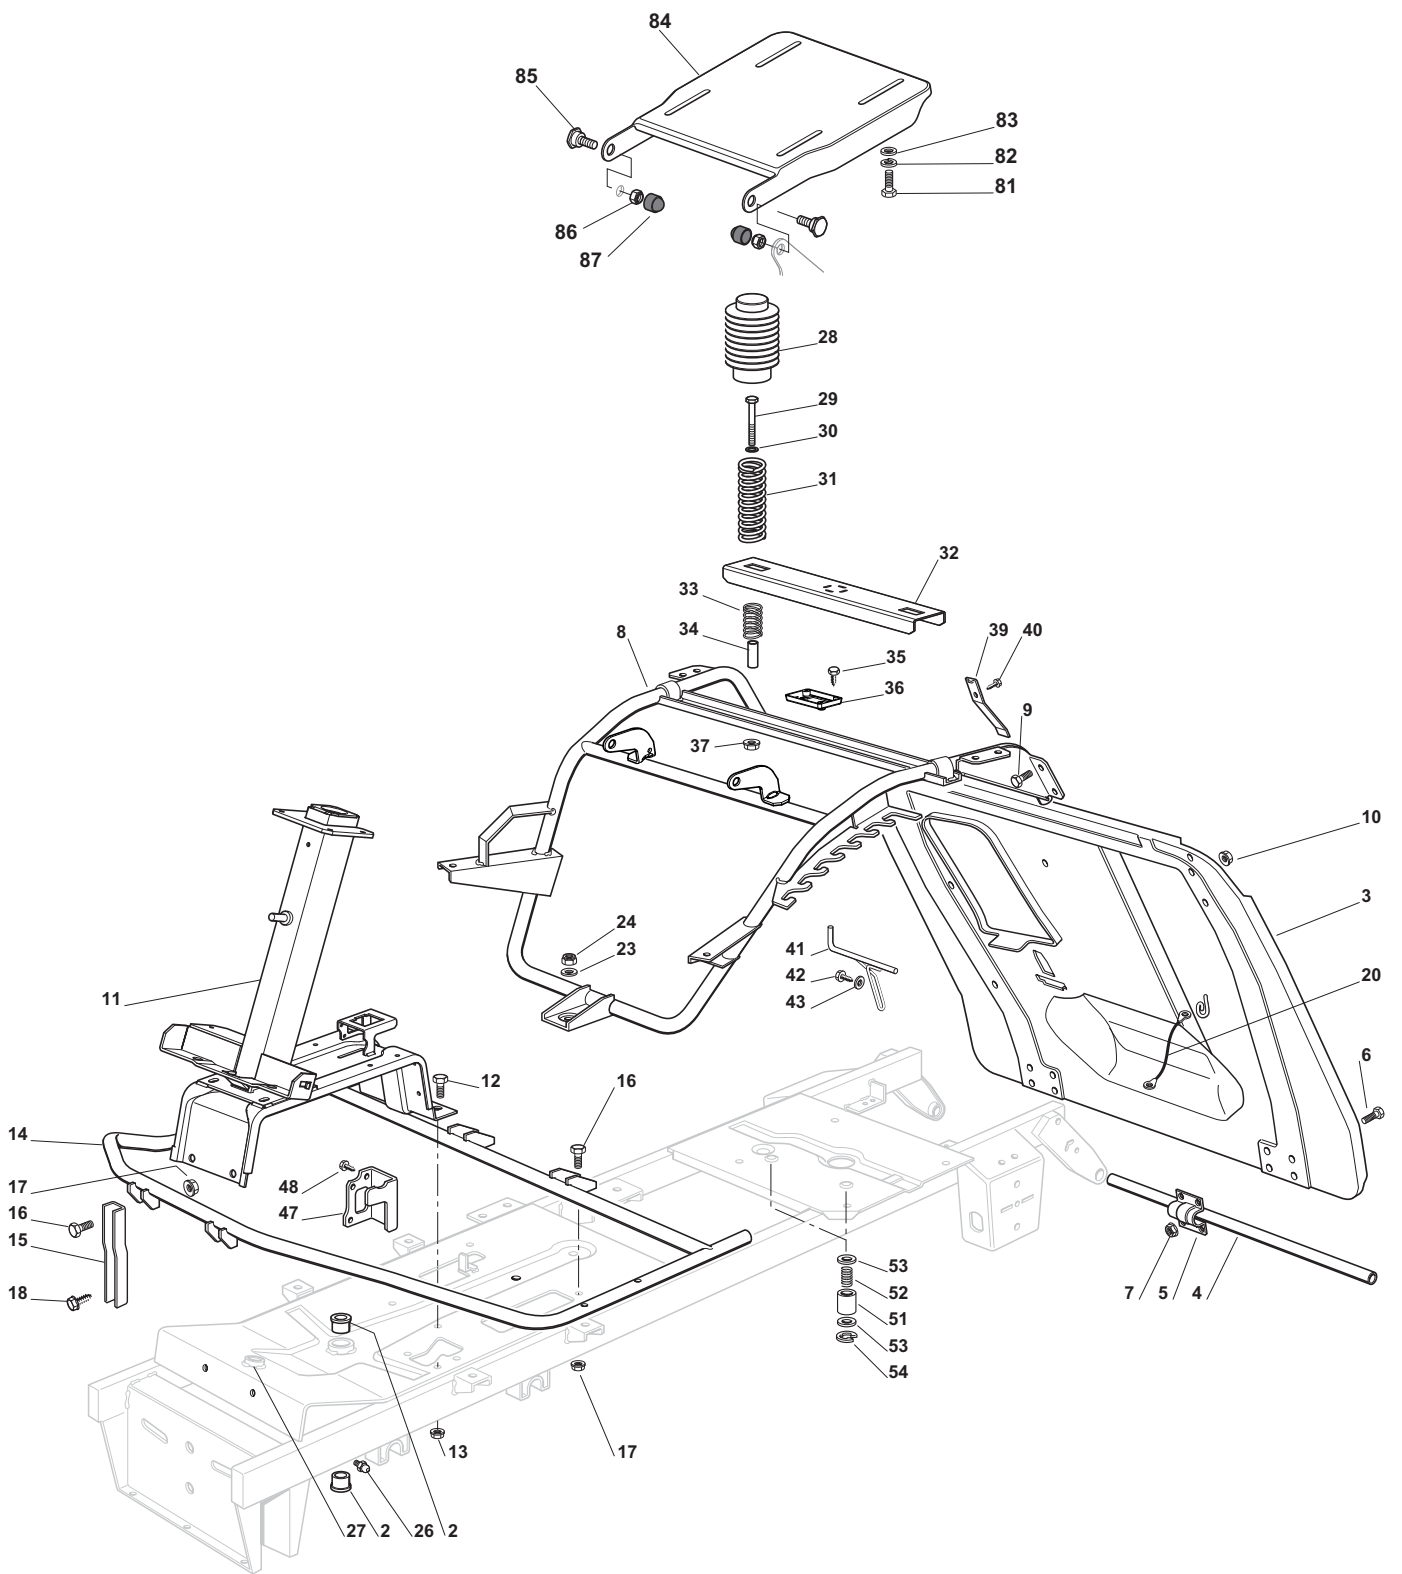

Chassis							with Briggs & Stratton Engines	
POS	CODE	Q.TY	DESCRIZIONE	DESCRIPTION	DESCRIPTION	BESCHREIBUNG	NOTES	
2	125034002/1	2	Boccola	Bush	Douille	Büchse		
3	384545057/3	1	Piastra	Plate	Plaque	Platte		
4	127037000/1	1	Perno	Pin	Pivot	Bolzen		
5	325547012/1	2	Piastra	Plate	Plaque	Platte		
6	112791213/1	8	Vite	Screw	Vis	Schraube		
7	112292102/0	8	Dado	Nut	Ecrou	Mutter		
8	384801149/0	1	Telaio Sedile	Chassis	Chassis	Rahmensatz		
9	112792611/0	4	Vite	Screw	Vis	Schraube		
10	112293201/0	4	Dado	Nut	Ecrou	Mutter		
11	382785243/0	1	Supporto Piantone	Support	Support	Halter		
12	112792611/0	4	Vite	Screw	Vis	Schraube		
13	112293201/0	4	Dado	Nut	Ecrou	Mutter		
14	384801107/2	1	Supporto Pedane	Footboard Support	Support Marchepied	Fussbretthalter		
15	327787025/0	2	Supporto	Support	Support	Halter		
16	112792611/0	4	Supporto	Support	Support	Halter		
17	112293201/0	4	Vite	Screw	Vis	Schraube		
18	112735120/0	2	Vite	Screw	Vis	Schraube		
20	384040300/0	1	Cavo Aggancio	Cord	Corde	Seil		
23	112523060/0	1	Rondella	Washer	Rondelle	Scheibe		
24	112155000/0	1	Dado	Nut	Ecrou	Mutter		
26	112379511/0	1	Ingrassatore	Grease Dispenser	Graisneur	Fettbüchse		
27	125034001/0	1	Bronzina	Bush	Douille	Büchse		
28	325122003/0	2	Cuffia	Hood	Protecteur	Schutzkasten		
29	112691400/0	2	Vite	Screw	Vis	Schraube		
30	112521350/0	2	Rondella	Washer	Rondelle	Scheibe		
31	127430596/0	2	Molla	Spring	Ressort	Feder		
32	327543047/0	1	Piastra	Plate	Plaque	Platte		
33	125430263/0	2	Molla	Spring	Ressort	Feder		
34	125160048/0	2	Distanziale	Spacer	Entretoise	Distanzring		
35	112728686/0	2	Vite	Screw	Vis	Schraube		
36	325785379/0	1	Supporto Micro	Micro Switch Bracket	Support Micro	Lenkkonsole		
37	112293201/0	2	Dado	Nut	Ecrou	Nuss		
39	127430554/0	1	Molla	Spring	Ressort	Feder		
40	112735110/0	1	Vite	Screw	Vis	Schraube		
41	127294001/0	1	Guida	Guide	Guide	Führung		
42	112735120/0	1	Vite	Screw	Vis	Schraube		
43	112523040/0	1	Rondella	Washer	Rondelle	Scheibe		
47	327772095/0	1	Supporto Micro Lama	Support	Support	Halter		
48	112735105/0	2	Vite	Screw	Vis	Schraube		
51	127047012/0	2	Bussola	Bush	Douille	Büchse		
52	127430577/0	2	Molla	Spring	Ressort	Feder		
53	325670008/1	4	Rondella	Washer	Rondelle	Scheibe		
54	112000955/0	2	Anello Elastico	Snap Ring	Anneau Ressort	Sprengring		
81	112793101/0	4	Vite	Screw	Vis	Schraube		
82	112583500/0	4	Grower	Grower	Grower	Grower		
83	112523060/0	4	Rondella	Washer	Rondelle	Scheibe		
84	382547061/0	1	Piastra	Plate	Plaque	Platte		
85	122524970/2	2	Perno	Pin	Pivot	Bolzen		
86	112155010/0	2	Dado	Nut	Ecrou	Mutter		
87	118203854/0	2	Cappuccio	Protection	Capuchon	Stecker