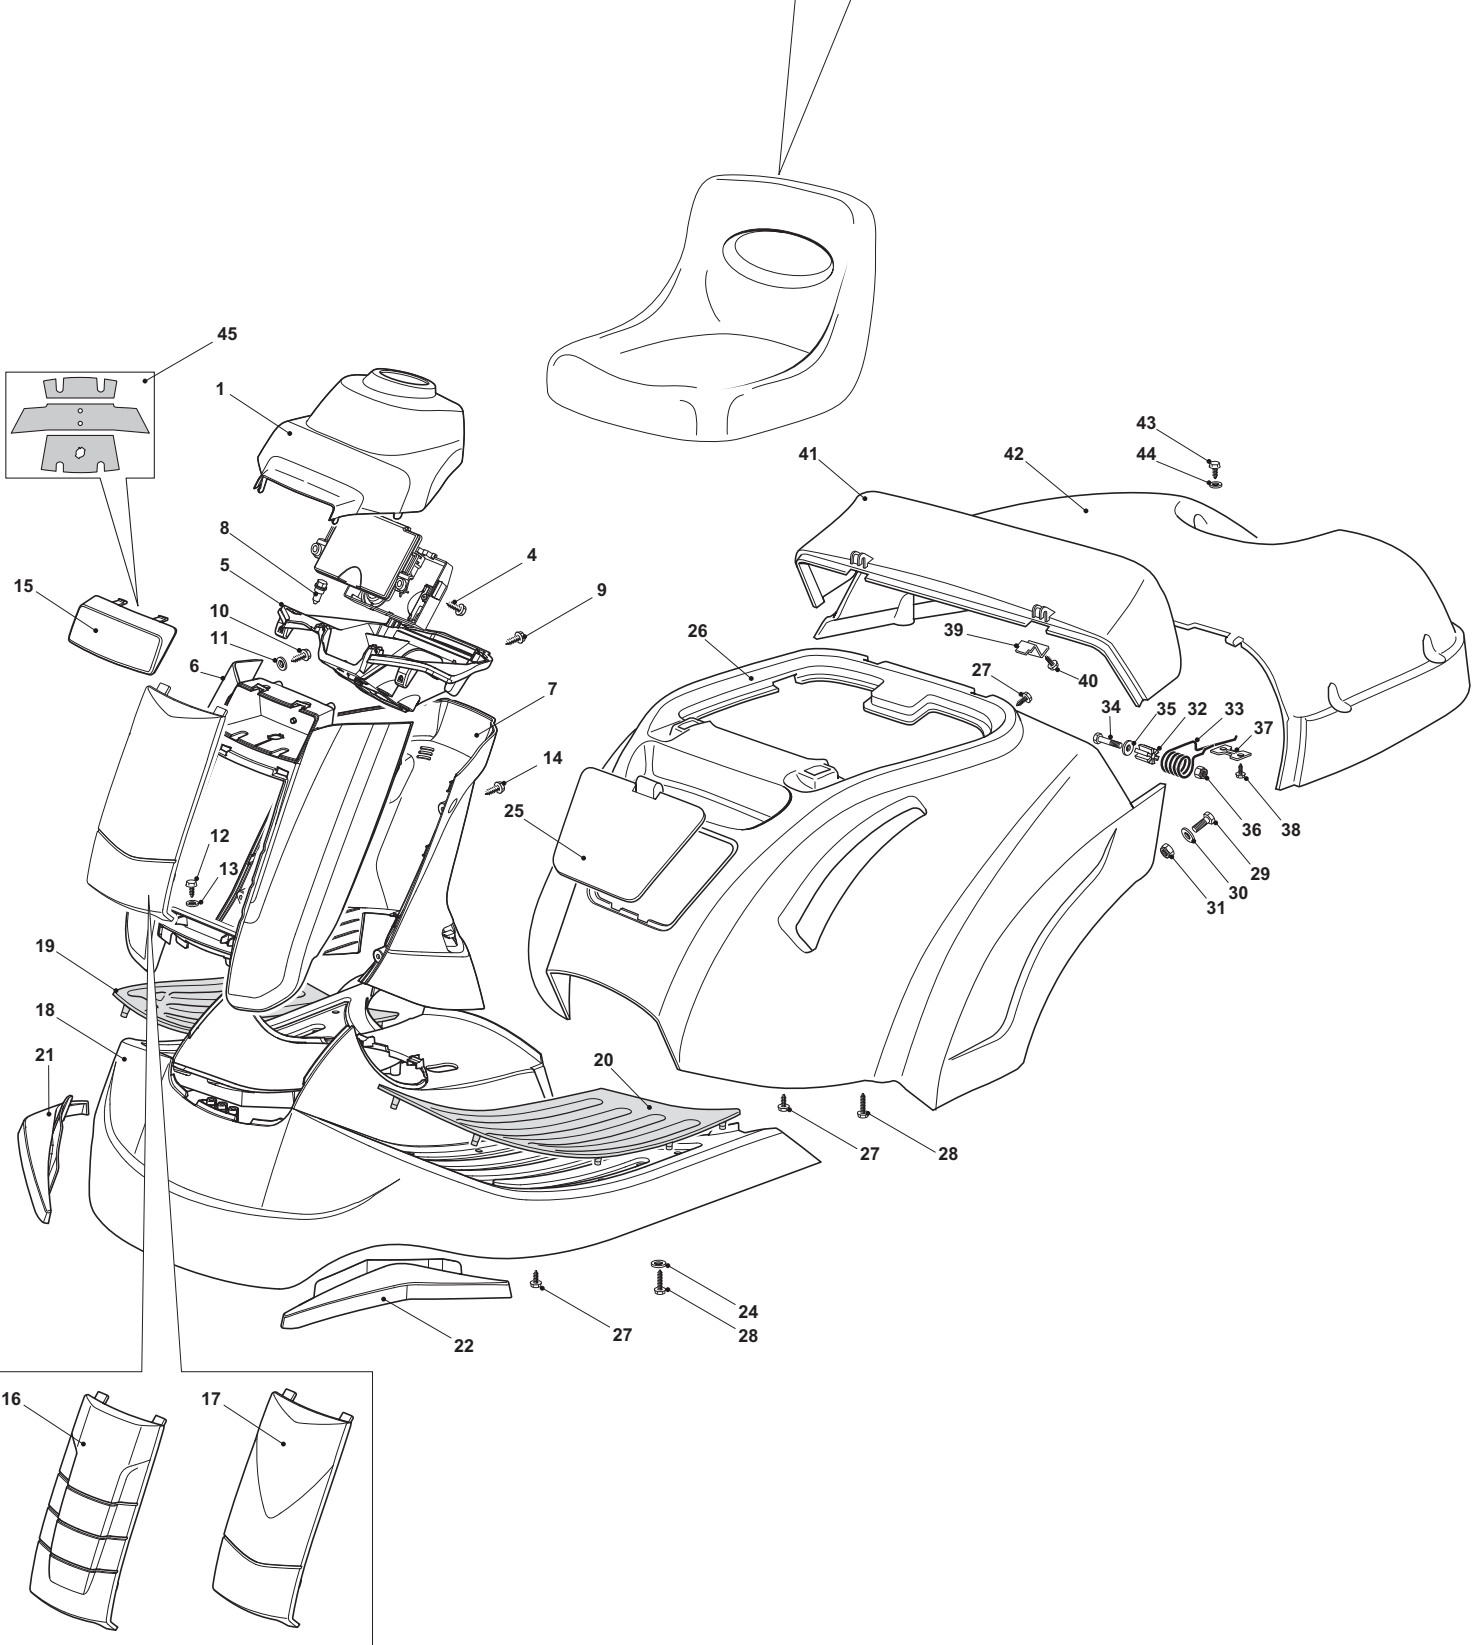

Body							
POS	CODE	Q.TY	DESCRIZIONE	DESCRIPTION	DESCRIPTION	BESCHREIBUNG	NOTES
41	327110302/2	1	Copertura Sacco Fissa, Rosso	Fixed Grass-Catcher Cover, Red	Couvre-Bac Fixe, Rouge	Fester Sackkappe, Rot	
41	327110470/0	1	Copertura Sacco Fissa, Bianco	Fixed Grass-Catcher Cover, White	Couvre-Bac Fixe, Blanc	Fester Sackkappe, Weiß	
42	127110361/0	1	Copertura Sacco Mobile, Giallo	Mobile Grass-Catcher Cover, Yellow	Couvre-Bac Mobile, Jaune	Beweglicher Sackkappe, Gelb	
42	327110303/1	1	Copertura Sacco Mobile, Rosso	Mobile Grass-Catcher Cover, Red	Couvre-Bac Mobile, Rouge	Beweglicher Sackkappe, Rot	
42	327110471/0	1	Copertura Sacco Mobile, Bianco	Mobile Grass-Catcher Cover, White	Couvre-Bac Mobile, Blanc	Beweglicher Sackkappe, Weiß	
42	327110354/1	1	Copertura Sacco Mobile Arancione	Grass-Catcher Cover, Mobile Orange	Couvre-Bac Mobile Orange	Beweglicher Sackkappe Dunkelorange	
43	112729601/1	4	Vite	Screw	Vis	Schraube	
44	112521331/0	4	Rosetta	Washer	Rondelle	Scheibe	
45	114366202/0	1	Etichetta Fari	Lights Label	Phares étiquette	Label-Scheinwerfer	
61	125722463/0	1	Sedile	Seat	Siege	Sitz	
62	125722453/1	1	Sedile	Seat	Siege	Sitz	
63	125722471/0	1	Sedile	Seat	Siege	Sitz	
64	125722456/0	1	Sedile	Seat	Siege	Sitz	
65	125722470/0	1	Sedile	Seat	Siege	Sitz