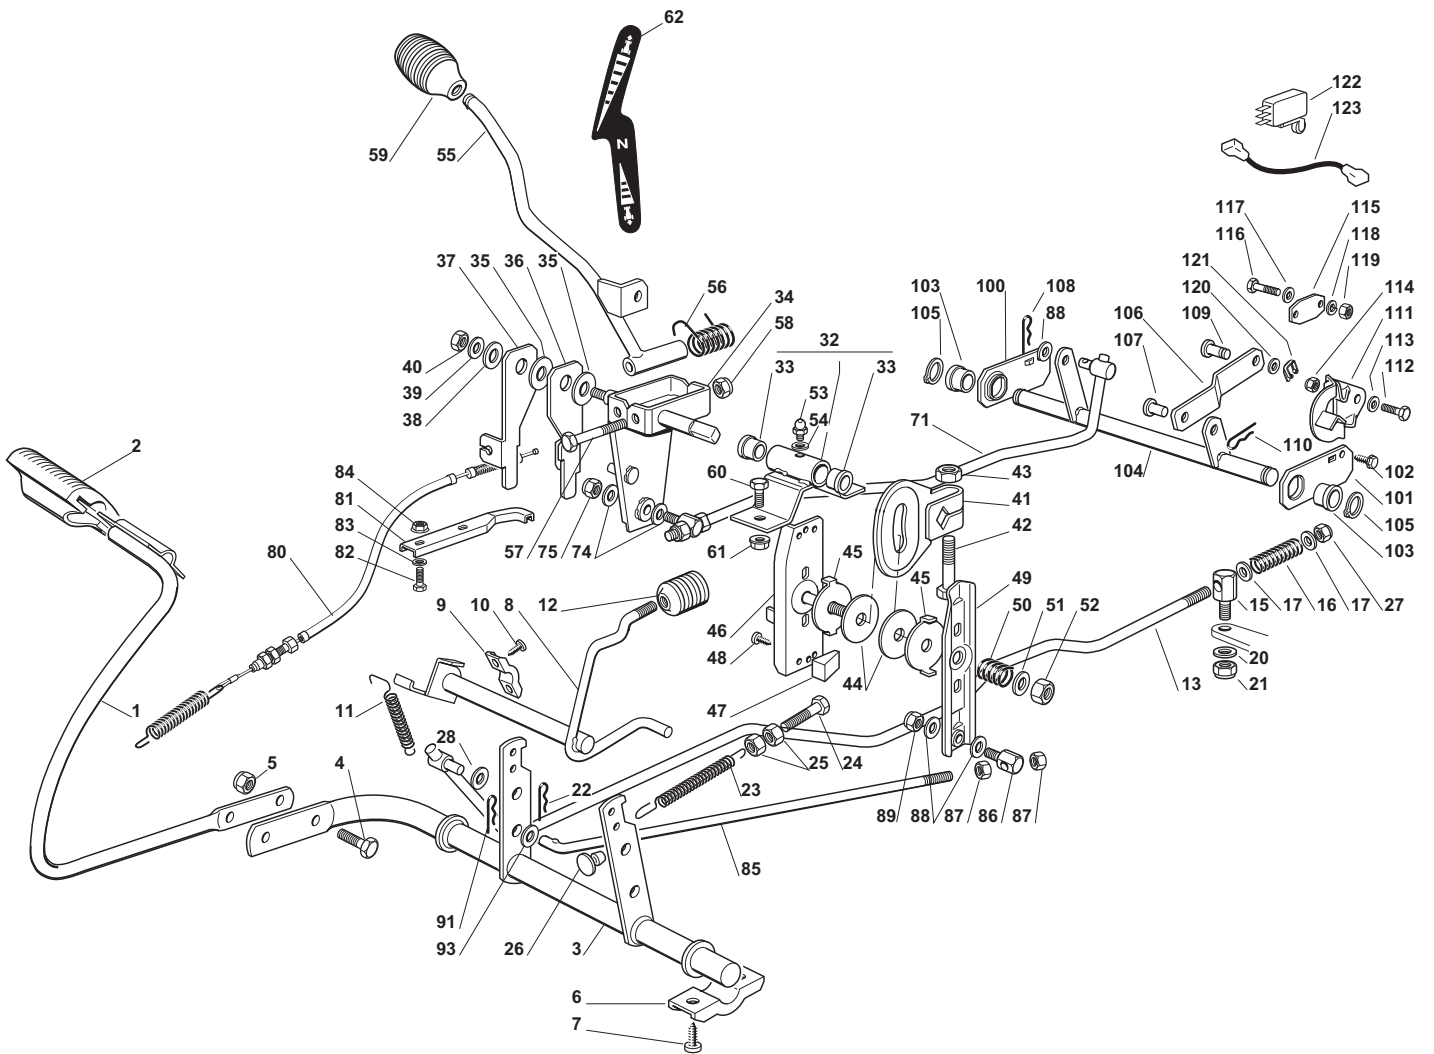

Brake And Gearbox Controls

only for Hydro-Gear transmission