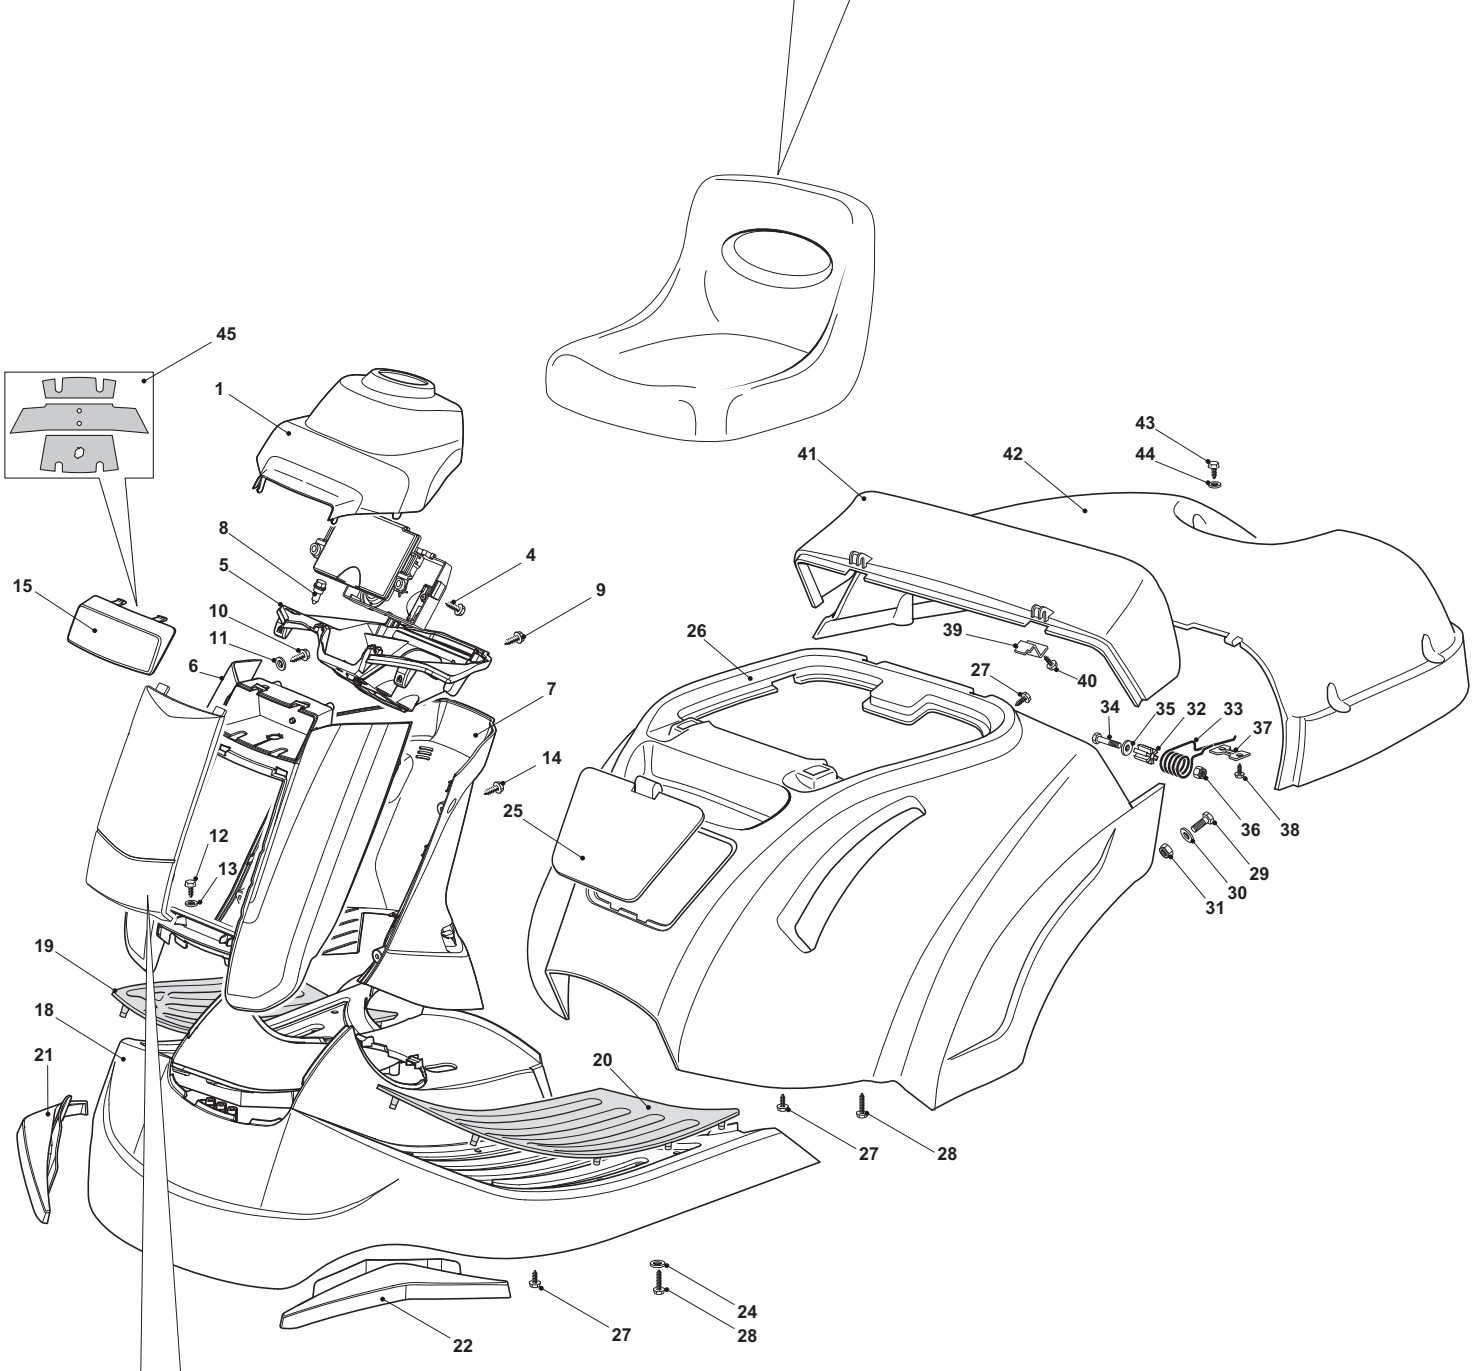

Body							
POS	CODE	Q.TY	DESCRIZIONE	DESCRIPTION	DESCRIPTION	BESCHREIBUNG	NOTES
1	327109533/0	1	Coperchio	Cover	Couvercle	Deckel	
2	327600177/0	1	Protezione Superiore	Upper Guard	Protection Supérieur	Oberschutz	
3	327031500/0	1	Protezione Inferiore	Lower Guard	Protection Inferieur	Unterschutz	
4	112735403/0	2	Vite	Screw	Vis	Schraube	
5	327787084/0	1	Cruscotto	Dashboard	Console	Konsole	
6	327787079/0	1	Protezione Piantone Sterzo, Giallo	Steering Column Protection, Yellow	Protection Tube De Direction, Jaune	Lenkungsäule Schutz, Gelb	
6	327787083/0	1	Protezione Piantone Sterzo, Rosso	Steering Column Protection, Red	Protection Tube De Direction, Rouge	Lenkungsäule Schutz, Rot	
6	327787100/0	1	Protezione Piantone Sterzo, Bianco	Steering Column Protection, White	Protection Tube De Direction, Blanc	Lenkungsäule Schutz, Weiß	
6	327787102/0	1	Protezione Piantone Sterzo, Arancione	Steering Column Protection, Orange	Protection Tube De Direction, Orange	Lenkungsäule Schutz, Orange	
7	327787078/0	1	Protezione Posteriore, Giallo	Rear Cover, Yellow	Couvercle Arrier, Jaune	Hinterdeckel, Gelb	
7	327787082/0	1	Protezione Posteriore, Rosso	Rear Cover, Red	Couvercle Arrier, Rouge	Hinterdeckel, Rot	
7	327787099/0	1	Protezione Posteriore, Grigio	Rear Cover, Grey	Couvercle Arrier, Gris	Hinterdeckel, Grau	
7	327787101/0	1	Protezione Posteriore, Arancione	Rear Cover, Orange	Couvercle Arrier, Orange	Hinterdeckel, Orange	
8	125943010/0	4	Vite	Screw	Vis	Schraube	
9	112735403/0	2	Vite	Screw	Vis	Schraube	
10	112735403/0	2	Vite	Screw	Vis	Schraube	
11	112521331/0	2	Rondella	Washer	Rondelle	Scheibe	
12	112735410/0	1	Vite	Screw	Vis	Schraube	
13	112521331/0	1	Rondella	Washer	Rondelle	Scheibe	
14	112735403/0	4	Vite	Screw	Vis	Schraube	
15	325410913/0	1	Mascherina	Grill	Panneau	Schutz	
15	325410919/0	1	Mascherina, Grigio	Grill, Grey	Panneau, Gris	Schutz, Grau	
16	327110476/0	1	Protezione Anteriore, Grigio	Front Cover, Grey	Couvercle Avant, Gris	Vorderdeckel, Grau	
17	327110477/0	1	Protezione Anteriore, Grigio	Front Cover, Grey	Couvercle Avant, Gris	Vorderdeckel, Grau	
17	327110475/0	1	Protezione Anteriore, Nero	Front Cover, Black	Couvercle Avant, Noir	Vorderdeckel, Schwarz	
18	327110350/2	1	Copertura Pedana, Arancione	Footboard Cover, Orange	Couvre Marchepied, Orange	Fussbrettdeckel, Orange	
18	327110358/1	1	Copertura Pedana, Giallo	Footboard Cover, Yellow	Couvre Marchepied, Jaune	Fussbrettdeckel, Gelb	
18	327110410/1	1	Copertura Pedana, Grigio	Footboard Cover, Grey	Couvre Marchepied, Gris	Fussbrettdeckel, Grau	
18	327110472/1	1	Copertura Pedana, Bianco	Footboard Cover, White	Couvre Marchepied, Blanc	Fussbrettdeckel, Weiß	
18	327110300/5	1	Copertura Pedana, Rosso	Footboard Cover, Red	Couvre Marchepied, Rouge	Fussbrettdeckel, Rot	
19	127110304/0	1	Copripedana Destra	Right Footboard Cover	Couvre Marchepied Droit	Rechte Fussbrettdeckel	
20	127110305/0	1	Copripedana Sinistra	Left Footboard Cover	Couvre Marchepied Gauche	Linke Fussbrettdeckel	
21	327110502/0	1	Copertura Ruote Anteriore, Destro	Front Wheel Cover, Right	Couvre Roues Avant, Droit	Vorderrad Kappe , Rechter	
22	327110501/0	1	Copertura Ruote Anteriore, Sinistro	Front Wheel Cover, Left	Couvre Roues Avant, Gauche	Vorderrad Kappe , Linke	
24	112523040/0	4	Rondella	Washer	Rondelle	Scheibe	
25	127109516/0	1	Coperchio Anteriore, Giallo	Front Cover, Yellow	Couvercle Avant, Jaune	Deckel, Gelb	
25	327109501/1	1	Coperchio Anteriore, Rosso	Front Cover, Red	Couvercle Avant, Rouge	Deckel, Rot	
25	327109530/0	1	Coperchio Anteriore, Bianco	Front Cover, White	Couvercle Avant, Blanc	Deckel, Weiß	
25	327109515/1	1	Coperchio Anteriore Arancione	Front Cover Orange	Couvercle Avant Orange	Deckel Dunkelorange	
26	384110136/1	1	Copertura Ruote (Hydro) Giallo	Wheels Cover (Hydro) Yellow	Couvre Roues (Hydro) Jaune	Radenkappe (Hydro) Gelb	
26	384110107/3	1	Copertura Ruote (Hydro) Rosso	Red Wheels Cover (Hydro)	Couvre Roues (Hydro) Rouge	Radenkappe (Hydro) Rot	
26	384110169/0	1	Copertura Ruote (Hydro) Bianco	White Wheels Cover (Hydro)	Couvre Roues (Hydro) Blanc	Radenkappe (Hydro) Weiß	
26	384110129/2	1	Copertura Ruote (Hydro) Arancione	Wheels Cover (Hydro) Orange	Couvre Roues (Hydro) Orange	Radenkappe (Hydro) Dunkelorange	
27	112735402/0	10	Vite	Screw	Vis	Schraube	
28	112735410/0	8	Vite	Screw	Vis	Schraube	
29	112791200/1	2	Vite	Screw	Vis	Schraube	
30	112523040/0	2	Rondella	Washer	Rondelle	Scheibe	
31	112154510/0	2	Dado	Nut	Ecrou	Nuss	
32	127047003/0	2	Bussola	Bushing	Douille	Buchse	
33	127430551/1	2	Molla	Spring	Ressort	Feder	
34	112691200/0	2	Vite	Screw	Vis	Schraube	
35	112523070/0	2	Rondella	Washer	Rondelle	Scheibe	
36	112155000/0	2	Dado	Nut	Ecrou	Nuss	
37	327546001/0	2	Piastrina	Plate	Plaquette	Platte	
38	112735402/0	4	Vite	Screw	Vis	Schraube	
39	327546003/0	2	Piastrina	Plate	Plaquette	Plättchen	
40	112735402/0	2	Vite	Screw	Vis	Schraube