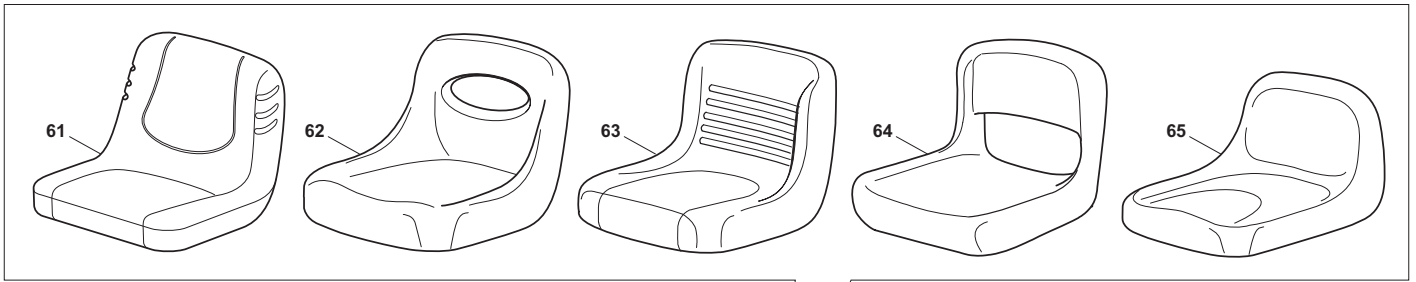

Body							
POS	CODE	Q.TY	DESCRIZIONE	DESCRIPTION	DESCRIPTION	BESCHREIBUNG	NOTES
41	327110302/2	1	Copertura Sacco Fissa, Rosso	Fixed Grass-Catcher Cover, Red	Couvre-Bac Fixe, Rouge	Fester Sackkappe, Rot	
41	327110470/0	1	Copertura Sacco Fissa, Bianco	Fixed Grass-Catcher Cover, White	Couvre-Bac Fixe, Blanc	Fester Sackkappe, Weiß	
42	127110361/0	1	Copertura Sacco Mobile, Giallo	Mobile Grass-Catcher Cover, Yellow	Couvre-Bac Mobile, Jaune	Beweglicher Sackkappe, Gelb	
42	327110303/1	1	Copertura Sacco Mobile, Rosso	Mobile Grass-Catcher Cover, Red	Couvre-Bac Mobile, Rouge	Beweglicher Sackkappe, Rot	
42	327110471/0	1	Copertura Sacco Mobile, Bianco	Mobile Grass-Catcher Cover, White	Couvre-Bac Mobile, Blanc	Beweglicher Sackkappe, Weiß	
42	327110354/1	1	Copertura Sacco Mobile Arancione	Grass-Catcher Cover, Mobile Orange	Couvre-Bac Mobile Orange	Beweglicher Sackkappe Dunkelorange	
43	112729601/1	4	Vite	Screw	Vis	Schraube	
44	112521331/0	4	Rosetta	Washer	Rondelle	Scheibe	
45	114366202/0	1	Etichetta Fari	Lights Label	Phares étiquette	Label-Scheinwerfer	
61	125722463/0	1	Sedile	Seat	Siege	Sitz	
62	125722453/1	1	Sedile	Seat	Siege	Sitz	
63	125722471/0	1	Sedile	Seat	Siege	Sitz	
64	125722456/0	1	Sedile	Seat	Siege	Sitz	
65	125722470/0	1	Sedile	Seat	Siege	Sitz