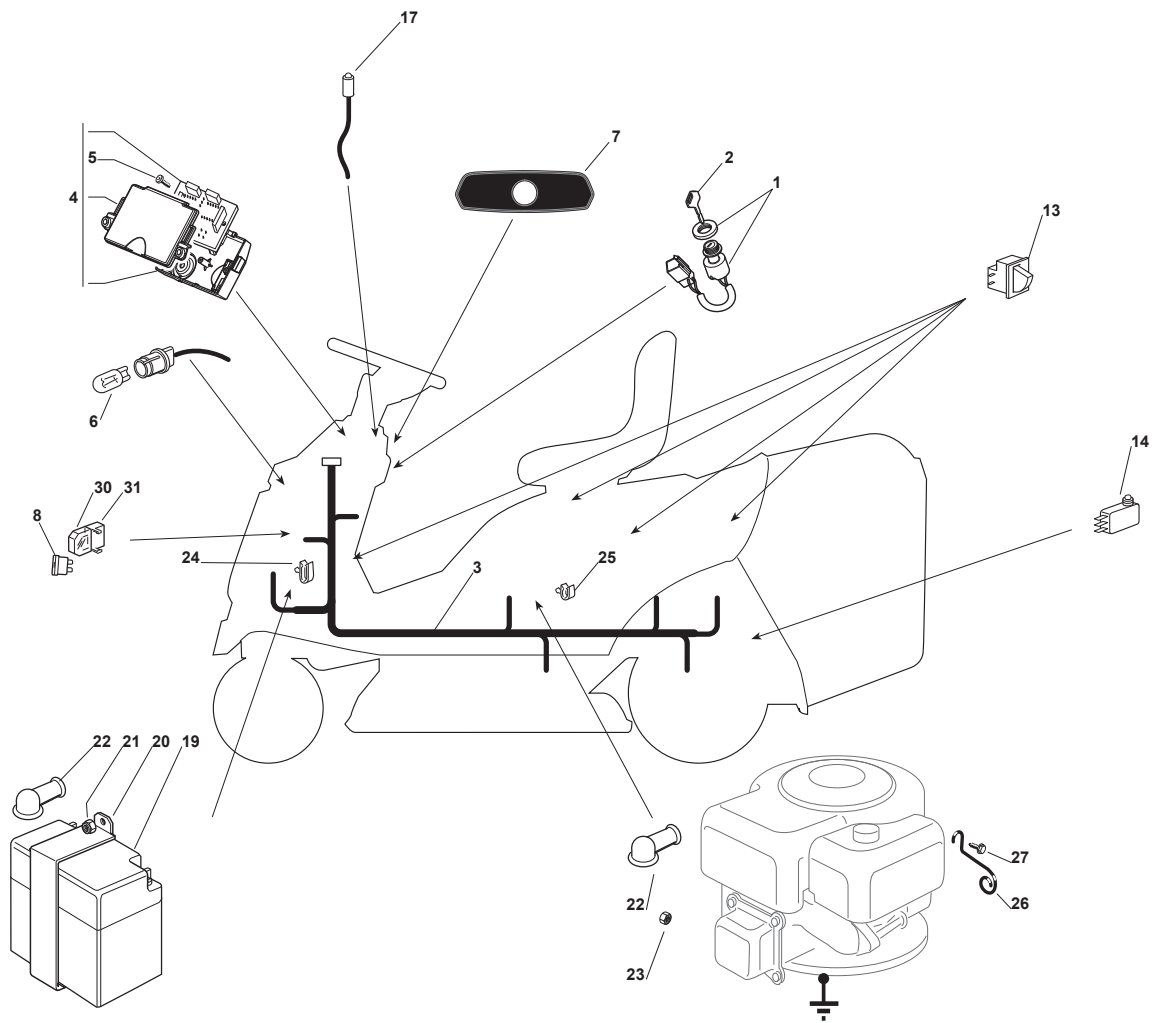

Fig.	Q.ty	Part No	Description	Notes
1	1	384801103/0	Lower Frame	
2	1	384801105/1	Black Upper Grass.Frame	
3	1	184106069/0	Grasscatcher	
4	1	327010205/0	Right Angular Support	
5	1	327010207/0	Left Angular Support	
6	1	384869051/0	Rod	
7	1	384650100/0	Stiffening	
8	4	112729601/1	Screw	
9	4	112792099/0	Screw	
10	4	112582101/0	Grower	
11	4	112292100/0	Nut	
12	2	112674701/0	Screw	
13	2	112521331/0	Washer	
14	2	112154510/0	Nut	
18	1	384180180/0	Outfit, Screws	
31	1	125600041/0	Grassc.Full Micro Protection	
32	1	125600042/0	Grasscatcher Micro Prot Cover	
33	1	125318124/0	Full Grassc. Microswtich Cover	
34	1	112400030/0	Pin	
35	1	112728510/0	Screw	
36	1	125600047/0	Grassc.Full Micro Protection Tc 2000	
37	1	125600048/0	Empty Micro Grassc.Protection Cover	
38	2	112728450/0	Screw	