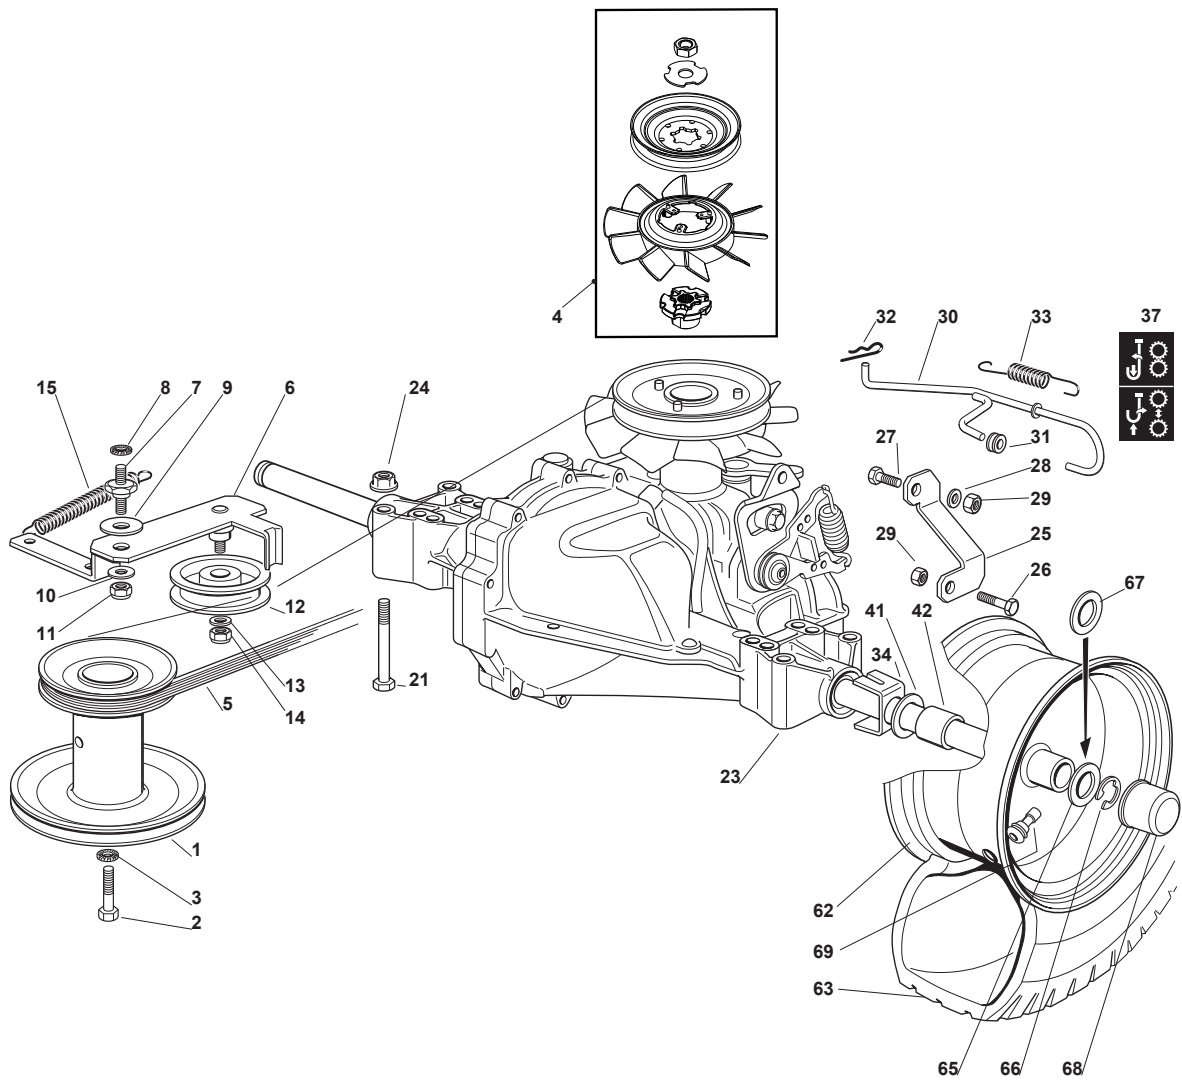

Fig.	Q.ty	Part No	Description	Notes
1	1	118562996/0	Shut Out Valve	
2	2	325869035/1	Connecting Tube	
3	4	118375051/1	Fair Led	
5	3	112691100/0	Screw	
6	3	112154210/0	Nut	
7	1	112691115/0	Screw	
8	1	112540260/0	Grower	
9	1	112154210/0	Nut	
10	1	125430239/1	Spring	
11	1	118738225/0	Exhaust Connecting Pipe F72 B&S 13	
12	2	112737450/0	Screw	
13	2	112583500/0	Grower	
14	1	182750006/2		
15	2	112793102/0	Screw	
16	2	112154210/0	Nut	
17	1	384598081/0	Muffler Protection	
18	1	327600137/0	Protection	
19	3	112729601/1	Screw	
20	3	112437504/0	Plate	
21	1	118718000/0	Oil Emptying Syringe	
31	1	118736113/0	Starter Relay	
32	2	112735110/0	Screw	
33	2	112360352/0	Nut	
34	1	127065050/0	Cable	
41	1	184000250/1	Accelerator	
42	2	125943012/0	Screw	
44	1	125394501/0	Knob	
45	1	112726389/0	Screw	
46	1	112290800/0	Nut	
47	1	114357425/1	Label	
78	2	125943010/0	Screw	
79	1	327110515/0	Black Seat Switch Cover	
80	1	327110506/0	Engine Cover	
81	1	327787062/0	Support	
82	3	112735410/0	Screw	
83	1	127733003/1	Fuel Tank	
84	2	112735410/0	Screw	
85	2	112523040/0	Washer	
86	1	327600061/2	Guard	
87	1	125795000/1	Fuel Cap	
88	1	325869014/1	Fuel Tube	
89	1	327787063/0	Support	
90	1	127510118/0	Pin	
91	2	112293201/0	Nut	