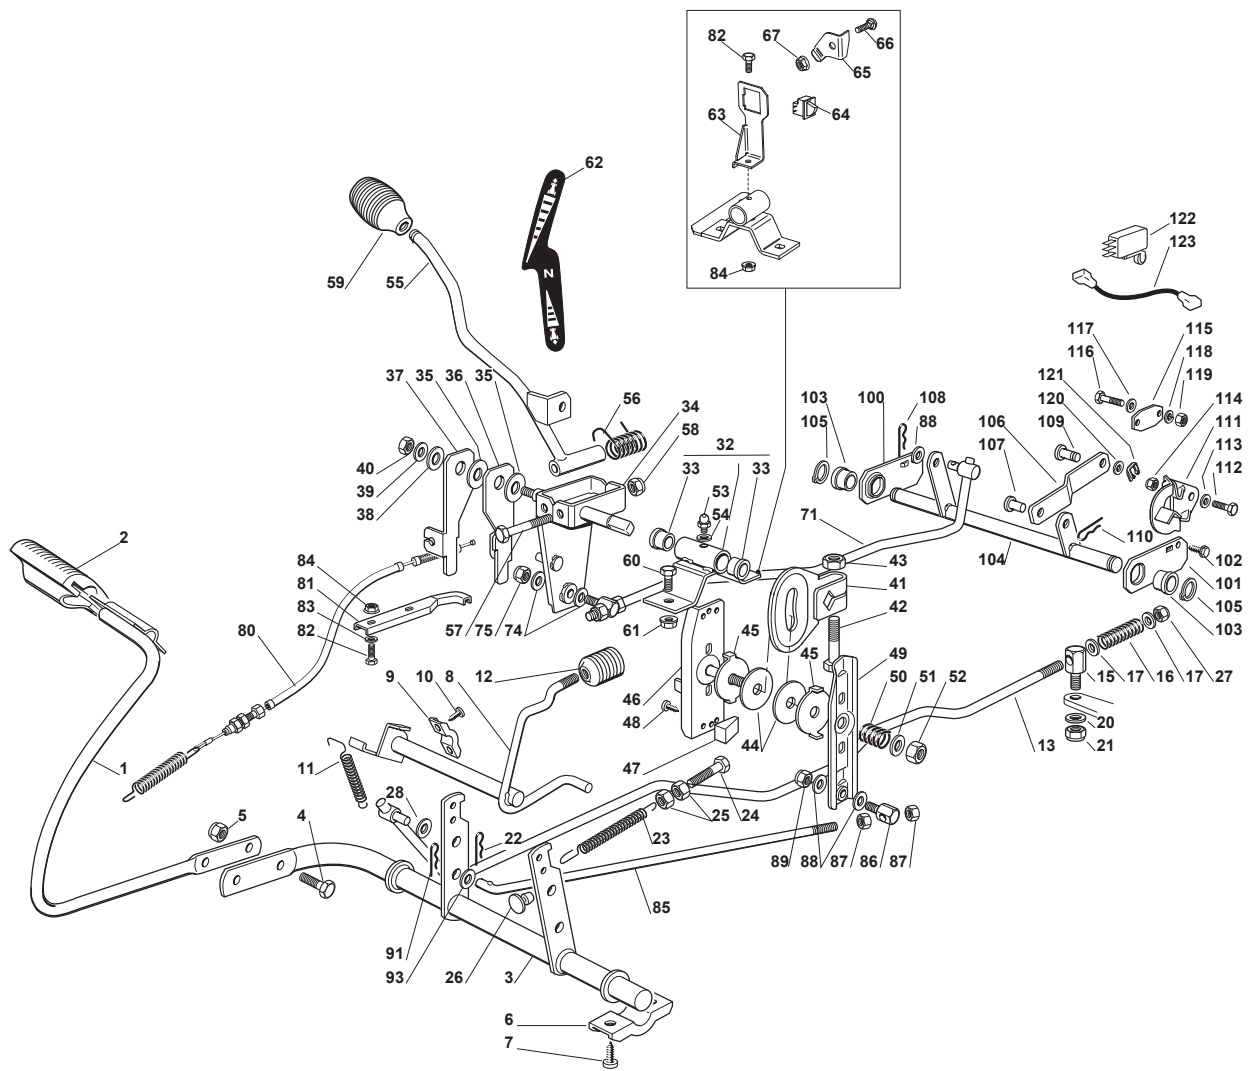

Fig.	Q.ty	Part No	Description	Notes
55	2	125670005/2	Washer	
1	1	127520053/0	Steering Column	
2	1	325038004/0	Bushing	
3	1	112622650/0	Dowel Pin	
4	1	127570050/0	Pinion	
5	1	112521370/0	Washer	
6	1	112436030/0	Plate	
7	1	384735551/0	Steering Sector	
8	1	384000501/0	Shaft	
9	2	112001000/0	Benzing Ring	
10	2	112520031/0	Washer	
11	1	112793102/0	Screw	
12	1	112583500/0	Grower	
16	2	127840050/0	Tie Rod	
17	4	122746609/0	Joint	
18	2	112295201/0	Nut	
19	4	112156602/0	Nut	
20	1	184034057/0	Complete Forecarriage Equalizer Ass.Y	
21	4	125034002/1	Bushing	
22	2	112379511/0	Grease Dispenser	
23	1	384230401/0	Right Stub Axle	
24	1	384230403/0	Left Stub Axle	
25	2	112001000/0	Benzing Ring	
26	1	125160016/1	Spacer	
27	1	112692695/0	Screw	
28	2	112523100/0	Washer	
29	1	112587100/0	Grower	
30	1	112295300/0	Nut	
31	1	112521350/0	Washer	
32	1	112620300/0	Spring	
33	1	127160060/0	Extension Column	
34	1	325785419/0	Steering Wheel Support	
35	1	127840055/0	Tie Rod	
36	1	112540260/0	Grower	
37	1	112523070/0	Washer	
38	1	325961220/0	Steering Wheel	
40	1	325580504/0	Steering Plate Cover	
52	2	184044007/0	Rimm	
53	4	125122200/2	Bearing	
54	2	127590050/0	Tyre	
56	2	112001000/0	Benzing Ring	
57	2	122110230/0	Hub Cover	
58	2	125950000/0	Valve	