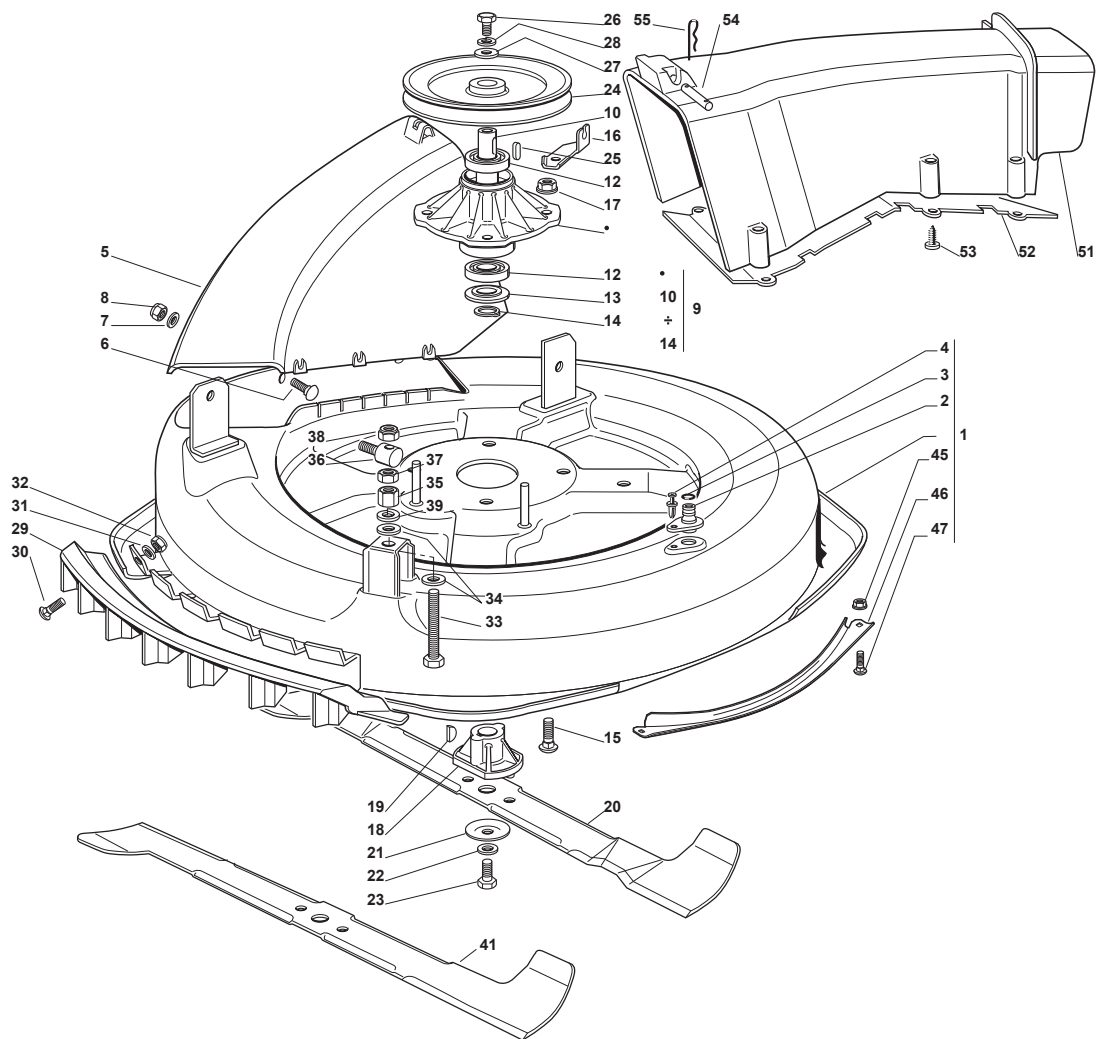

# F 125H

Collecting 72 cm Blades Engagement

Issue 16 - 2017

Fig.	Q.ty	Part No	Description	Notes
72	1	124487997/0	Cotter Pin	

Fig.	Q.ty	Part No	Description	Notes
1	1	384564112/0	Cutting Plate Red	
2	1	125033060/0	Washing Cutting Deck Connection	
3	1	119035000/0	Or Ring	
4	1	112500030/0	Rivet	
5	1	327045000/1	Conveyor Inlet	
6	6	112815210/0	Screw	
7	6	112523040/0	Washer	
8	6	112154510/0	Nut	
9	1	384207250/0	Flange Assy	
10	1	127023000/0	Shaft	
12	2	119216047/0	Bearing	
13	1	325160501/0	Dust Cover Disc	
14	1	112609260/0	Seeger	
15	4	112818700/0	Screw	
16	1	327787067/0	Support	
17	4	112154210/0	Nut	
18	1	125463200/0	Blade Hub	
19	1	112139100/0	Key	
20	1	184109503/0	Blade Winged, Mulching	
21	1	122160400/0	Elastic Disc	
22	1	112523080/0	Washer	
23	1	112735694/0	Screw	
24	1	127604009/0	Pulley	
25	1	112139480/0	Feather	
26	1	112793102/0	Screw	
27	1	125670007/0	Washer	
28	1	112583500/0	Grower	
29	1	127488000/0	Air Intake Grill	
30	4	112815200/0	Screw	
31	4	112521340/0	Washer	
32	4	112154510/0	Nut	
33	1	112794970/0	Screw	
34	2	112523080/0	Washer	
35	1	112154250/0	Nut	
36	1	125510007/2	Pin	
37	1	112295200/0	Nut	
38	1	112156602/0	Nut	
39	1	112585100/0	Washer	
41	1	184109502/0	Winged Blade	
45	4	112154510/0	Nut	
46	2	327543011/0	Deck Profile,Red	
47	4	112815210/0	Screw	
51	1	127107501/0	Conveyor	
52	1	327140051/1	Deflector	
53	8	112735403/0	Screw	
54	1	127510097/1	Pin	
55	2	124487997/0	Cotter Pin	