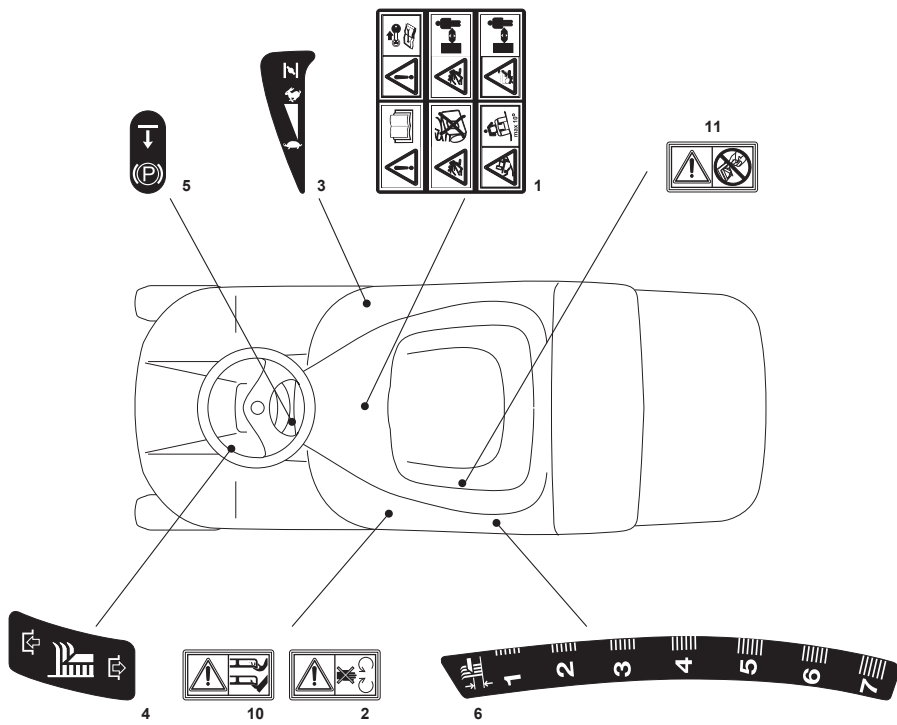

Fig.	Q.ty	Part No	Description	Notes
2	1	484598062/0	Ejection Guard	
3	1	327869053/0	Support	
4	2	118566113/0	Cap	
5	2	112674701/0	Screw	
6	2	112154510/0	Nut	
7	1	325547053/0	Plate	
8	1	112791500/0	Screw	
9	1	112154510/0	Nut	
10	2	325547049/0	Plate	
11	4	112788910/0	Screw	
12	4	112523020/0	Washer	
13	4	112154320/0	Nut	
14	2	125510022/1	Pin	
15	2	124487998/0	Cotter Pin	
22	1	125519997/1	Front Weight Tc	
23	3	112760520/0	Screw	
24	3	112155000/0	Nut	
42	1	327140055/0	Deflector, Rear	
43	1	327140054/0	Deflector, Front	
44	1	112818700/0	Screw	
45	1	127047013/1	Bushing	
46	1	322672152/0	Antifriction Washer	
47	1	112155000/0	Nut	
48	1	327394003/2	Handle	
49	2	127510116/0	Pin	
50	1	125430229/1	Brake Spring	
51	1	325280000/1	Handgrip	
52	1	125840011/1	Tie Rod	
53	3	125253004/0	Mulch.Kit Fixing Hook	