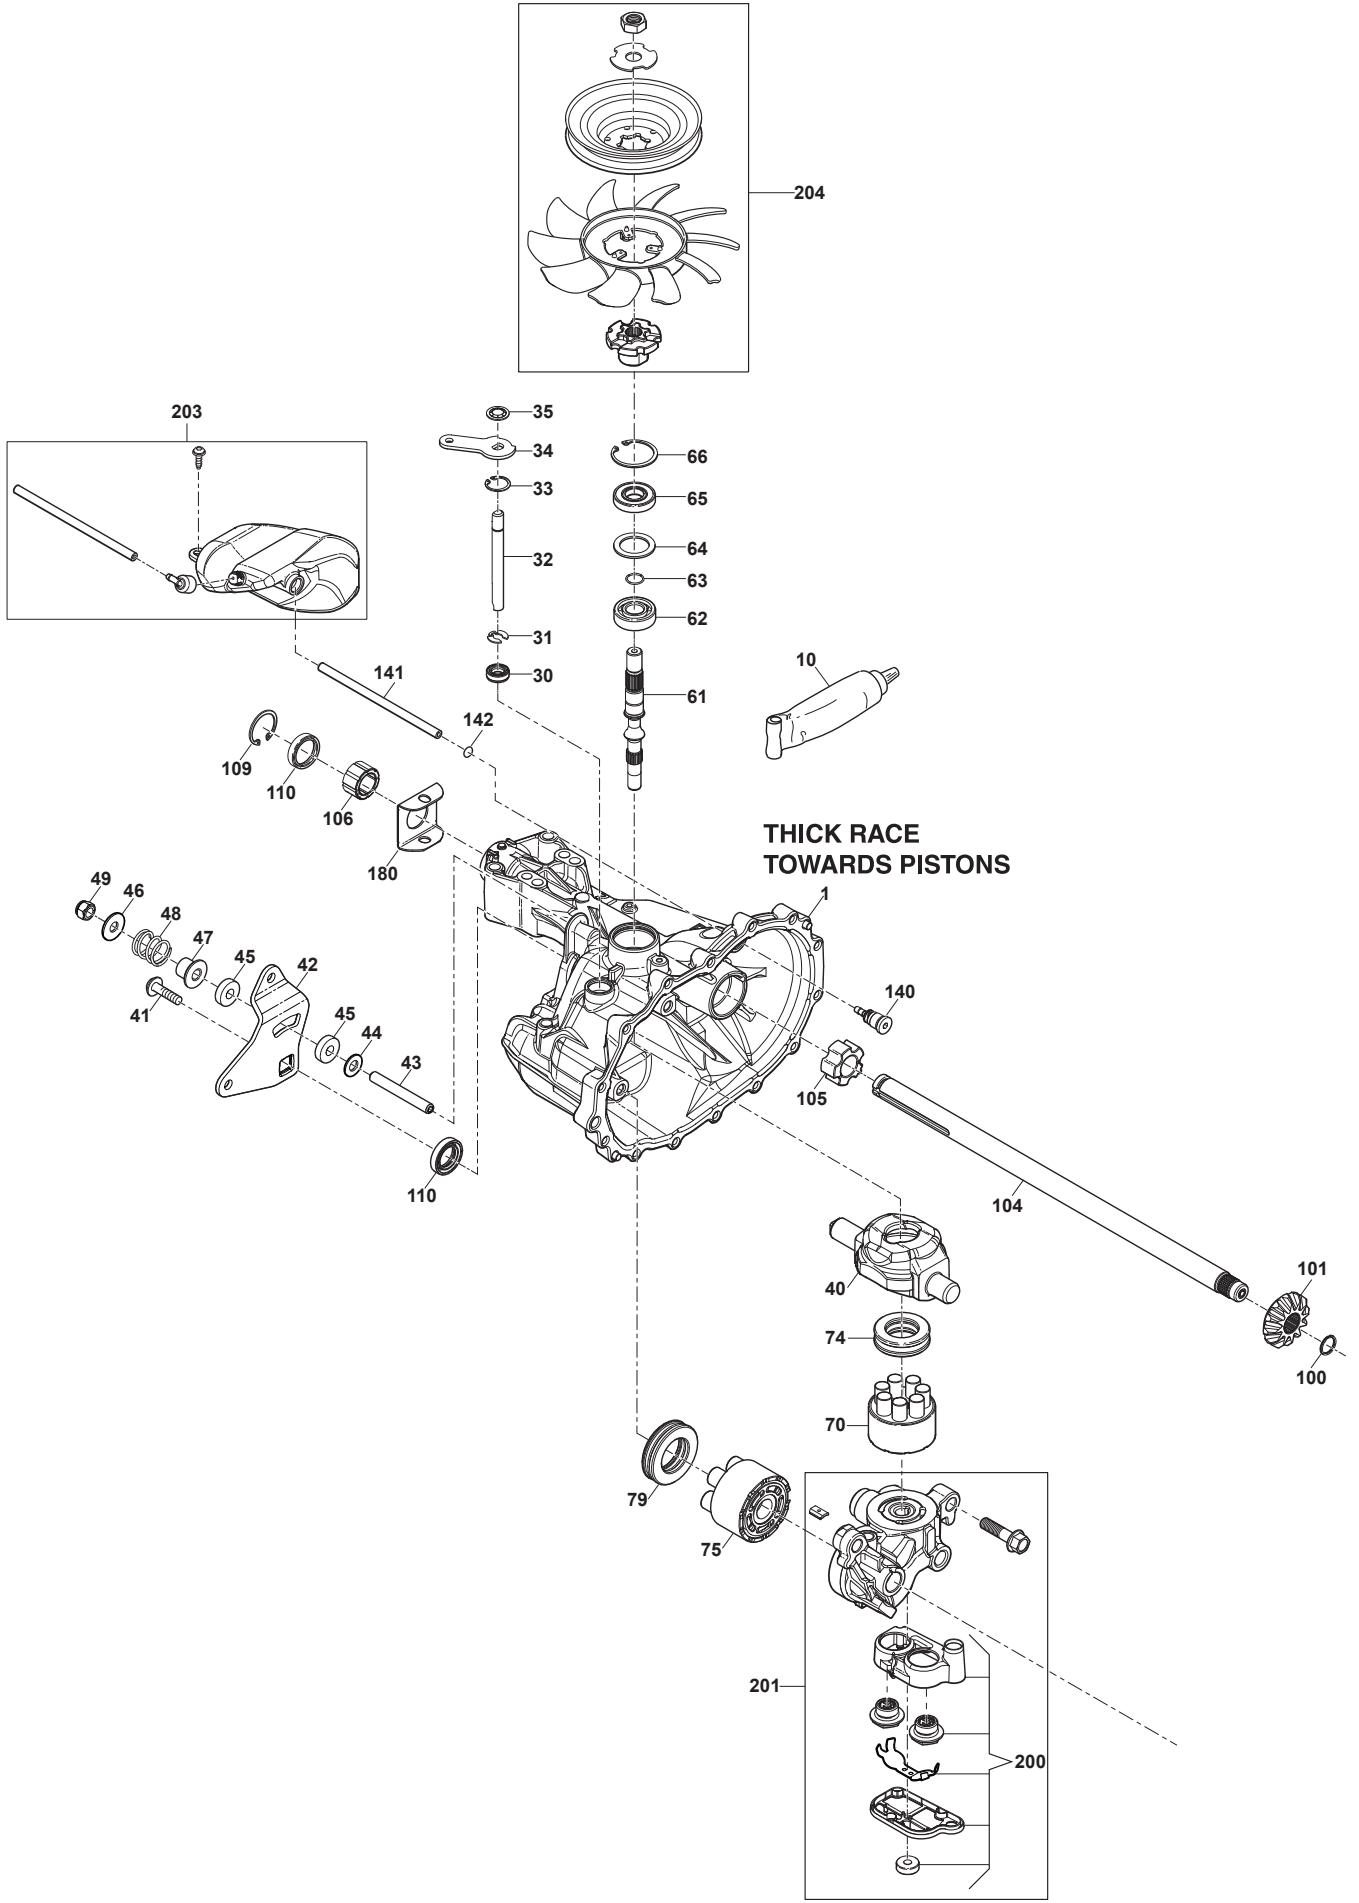

Fig.	Q.ty	Part No	Description	Notes
1	1	118870120/0	Main Housing	
10	1	1139-2022-01	Sealant	
30	1	118870079/0	Seal	
31	1	118870081/0	Retaining Ring	
32	1	1139-2203-01	Rod	
33	1	118870080/0	Retaining Ring	
34	1	118870091/0	Arm	
35	1	118870082/0	Retaining Ring	
40	1	118870090/0	Swashplate	
41	1	118870083/0	Screw	
42	1	118870110/0	Arm	
43	1	118870117/0	Screw	
44	1	118870109/0	Washer	
45	2	118870087/0	Washer	
46	1	1139-2011-01	Flat Washer	
47	1	118870118/0	Spacer	
48	1	118870073/0	Spring	
49	1	118870074/0	Nut	
61	1	118870092/0	Shaft	
62	1	1139-2001-01	Ball Bearing	
63	1	1139-2003-01	Wire Retaining Ring	
64	1	1139-2004-01	Spacer	
65	1	1139-2000-01	Lip Seal	
66	1	1139-2002-01	Retaining Ring	
70	1	118870125/0	Pump Block Assy	
74	1	118870093/0	Bearing	
75	1	1139-2063-01	Cylinder Block	
79	1	1139-2021-01	Thrust Bearing	
100	1	118870072/0	Retaining Ring	
101	1	118870063/0	Gear	
104	1	118870115/0	Shaft	
105	1	118870086/0	Bushing	
106	1	118870085/0	Bushing	
109	1	118870084/0	Retaining Ring	
110	2	1139-2204-01	Shaft	
140	1	1139-2038-01	Fitting	
141	1	118870102/0	Tube	
142	1	1139-2075-01	O-Ring	
180	1	118870112/0	Plate	
200	1	118870123/0	Kit-Filter	
201	1	118870128/0	Center Section Kit	
203	1	118870122/0	Kit-Expansion Tank	
204	1	1139-2202-01	Fan Kit