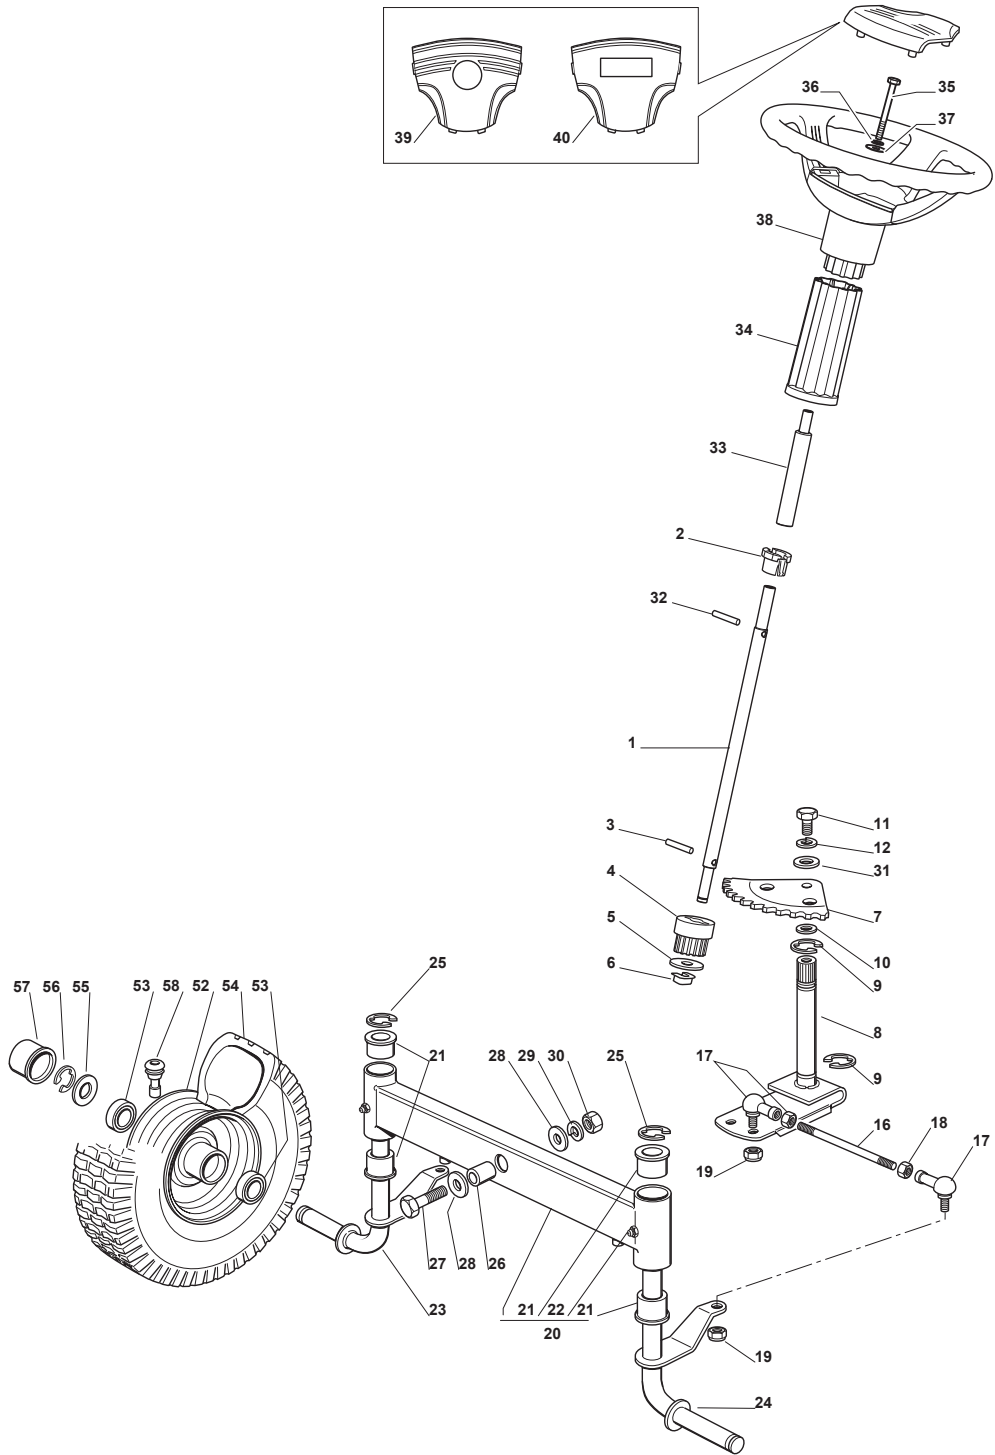

Fig.	Q.ty	Part No	Description	Notes
55	2	125670005/2	Washer	
1	1	127520053/0	Steering Column	
2	1	325038004/0	Bushing	
3	1	112622650/0	Dowel Pin	
4	1	127570050/0	Pinion	
5	1	112521370/0	Washer	
6	1	112436030/0	Plate	
7	1	384735551/0	Steering Sector	
8	1	384000501/0	Shaft	
9	2	112001000/0	Benzing Ring	
10	2	112520031/0	Washer	
11	1	112793102/0	Screw	
12	1	112583500/0	Grower	
16	2	127840050/0	Tie Rod	
17	4	122746609/0	Joint	
18	2	112295201/0	Nut	
19	4	112156602/0	Nut	
20	1	184034057/0	Complete Forecarriage Equalizer Ass.Y	
21	4	125034002/1	Bushing	
22	2	112379511/0	Grease Dispenser	
23	1	384230401/0	Right Stub Axle	
24	1	384230403/0	Left Stub Axle	
25	2	112001000/0	Benzing Ring	
26	1	125160016/1	Spacer	
27	1	112692695/0	Screw	
28	2	112523100/0	Washer	
29	1	112587100/0	Grower	
30	1	112295300/0	Nut	
31	1	112521350/0	Washer	
32	1	112620300/0	Spring	
33	1	127160060/0	Extension Column	
34	1	325785419/0	Steering Wheel Support	
35	1	127840055/0	Tie Rod	
36	1	112540260/0	Grower	
37	1	112523070/0	Washer	
38	1	325961220/0	Steering Wheel	
40	1	325580504/0	Steering Plate Cover	
52	2	184044007/0	Rimm	
53	4	125122200/2	Bearing	
54	2	127590050/0	Tyre	
56	2	112001000/0	Benzing Ring	
57	2	122110230/0	Hub Cover	
58	2	125950000/0	Valve