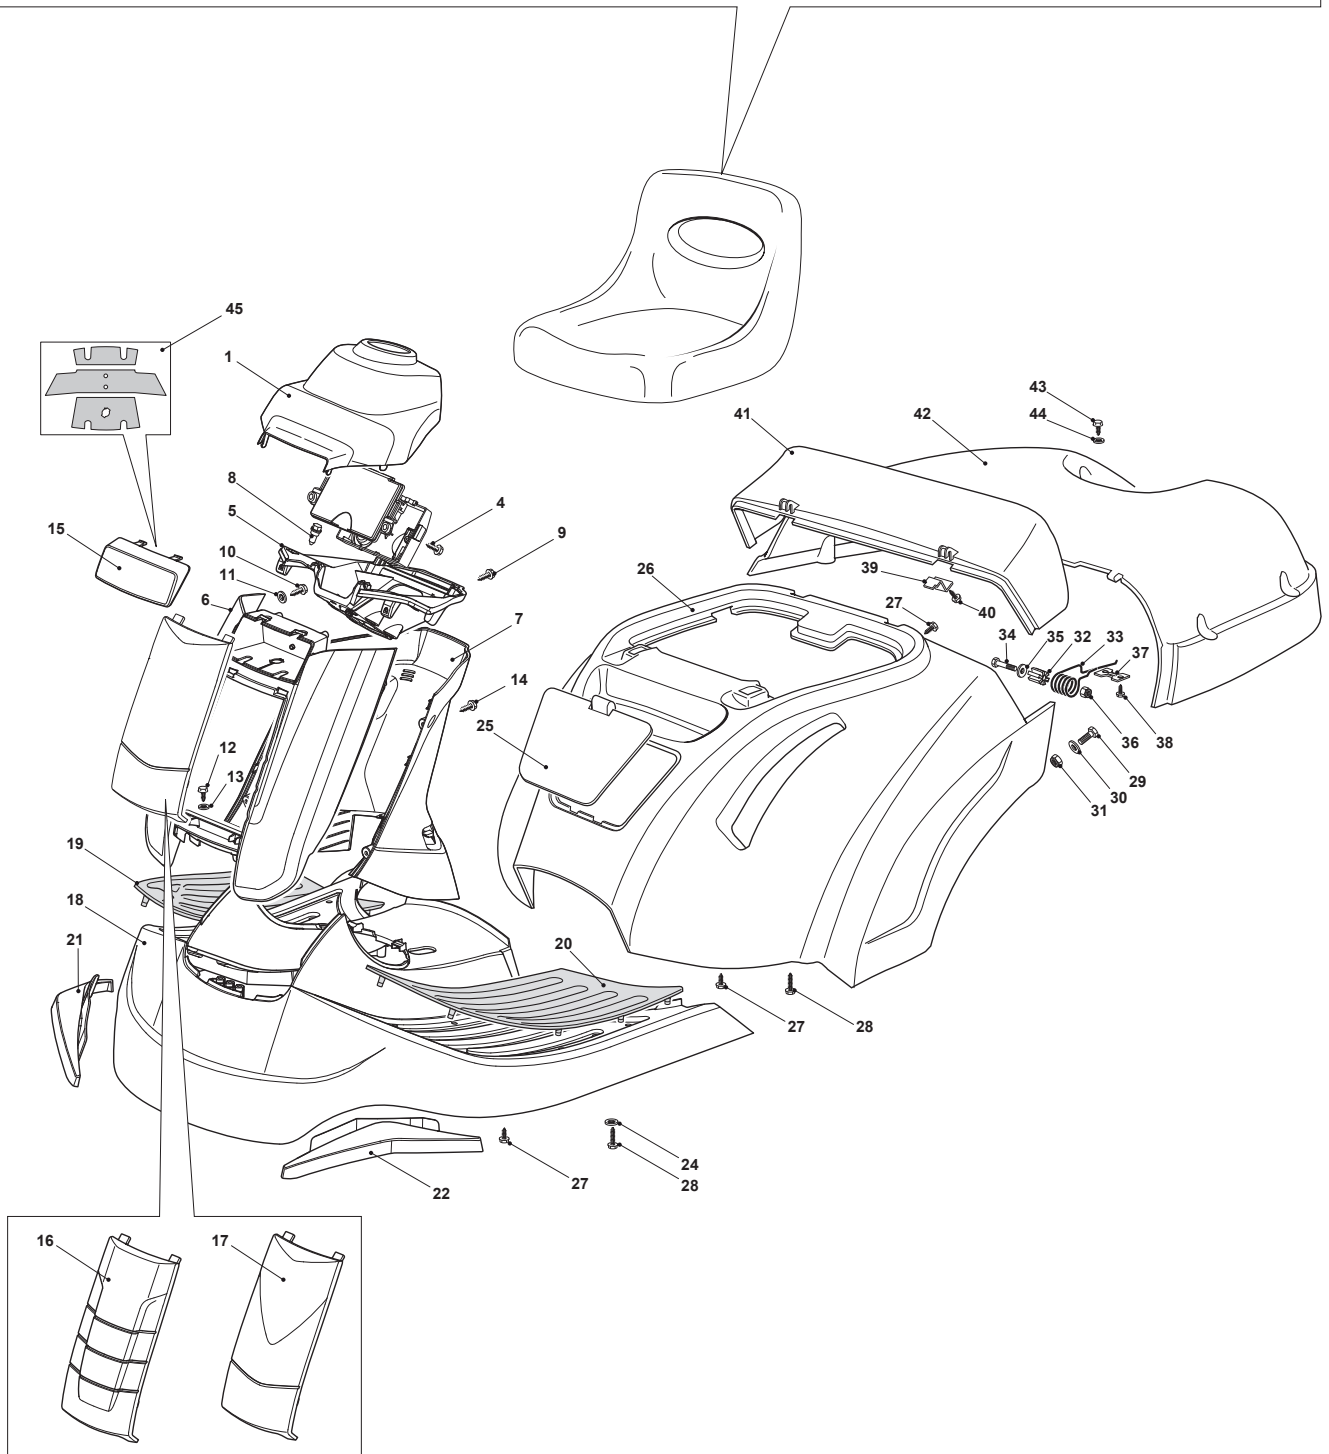

Fig.	Q.ty	Part No	Description	Notes
96	1	327787113/0	Support	
97	1	327600183/0	Guard	
98	2	112604896/0	Crown Fastener	
99	1	122517866/0	Pin	
100	1	127430601/0	Spring	
101	1	112791213/1	Screw	
102	2	112292102/0	Nut	
103	1	119410613/0	Microswitch	
104	1	112437503/0	Plate	
105	1	112728686/0	Screw	
106	1	112789008/0	Screw	