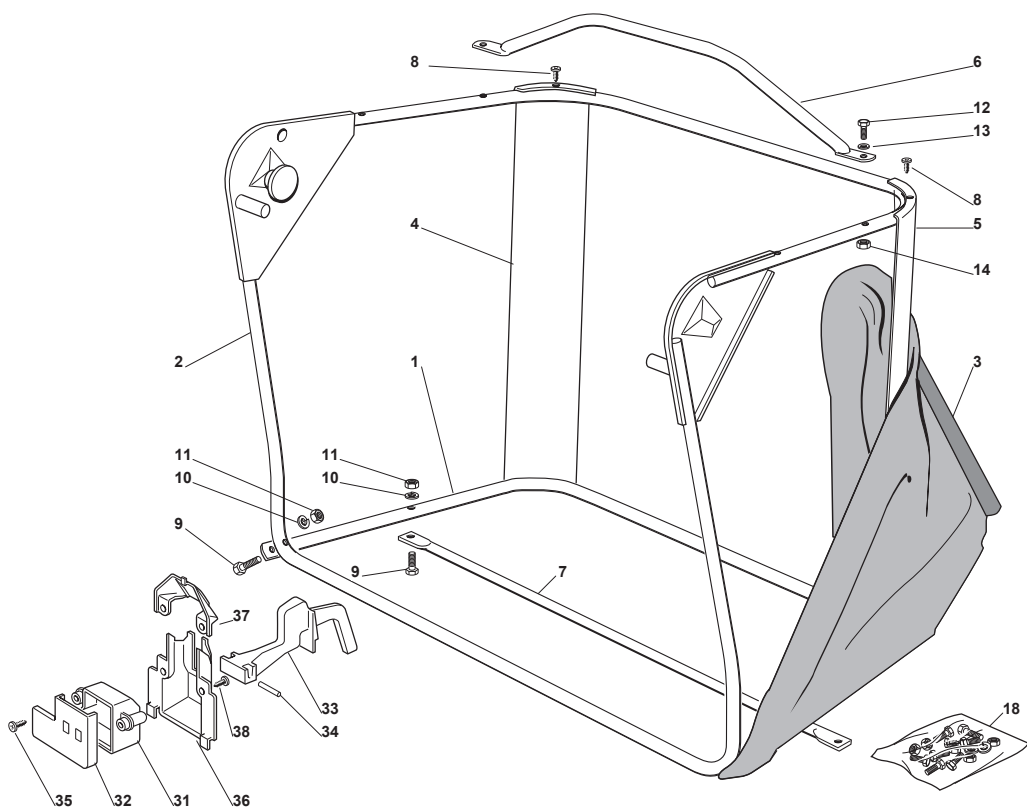

# F 125H

Collecting 72 cm Cutting Plate

Issue 16 - 2017

Fig.	Q.ty	Part No	Description	Notes
1	1	325060136/0	Belt Protection	
2	1	325060137/0	Belt Protection	
3	1	325060138/0	Protection	
4	1	325060141/0	Left Belt Protection	
5	1	325060140/0	Protection	
6	1	325060139/0	Right Belt Protection Carter	