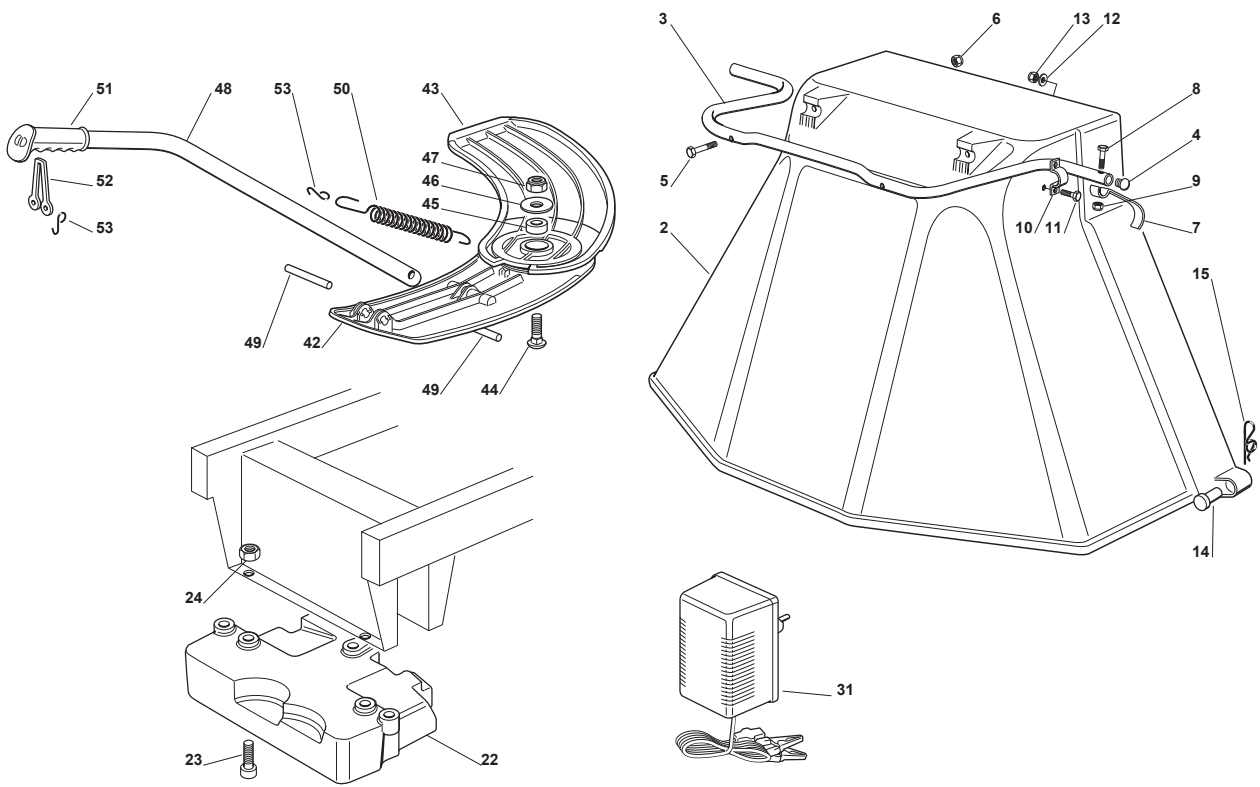

Fig.	Q.ty	Part No	Description	Notes
2	1	484598062/0	Ejection Guard	
3	1	327869053/0	Support	
4	2	118566113/0	Cap	
5	2	112674701/0	Screw	
6	2	112154510/0	Nut	
7	1	325547053/0	Plate	
8	1	112791500/0	Screw	
9	1	112154510/0	Nut	
10	2	325547049/0	Plate	
11	4	112788910/0	Screw	
12	4	112523020/0	Washer	
13	4	112154320/0	Nut	
14	2	125510022/1	Pin	
15	2	124487998/0	Cotter Pin	
22	1	125519997/1	Front Weight Tc	
23	3	112760520/0	Screw	
24	3	112155000/0	Nut	
42	1	327140055/0	Deflector, Rear	
43	1	327140054/0	Deflector, Front	
44	1	112818700/0	Screw	
45	1	127047013/1	Bushing	
46	1	322672152/0	Antifriction Washer	
47	1	112155000/0	Nut	
48	1	327394003/2	Handle	
49	2	127510116/0	Pin	
50	1	125430229/1	Brake Spring	
51	1	325280000/1	Handgrip	
52	1	125840011/1	Tie Rod	
53	3	125253004/0	Mulch.Kit Fixing Hook	