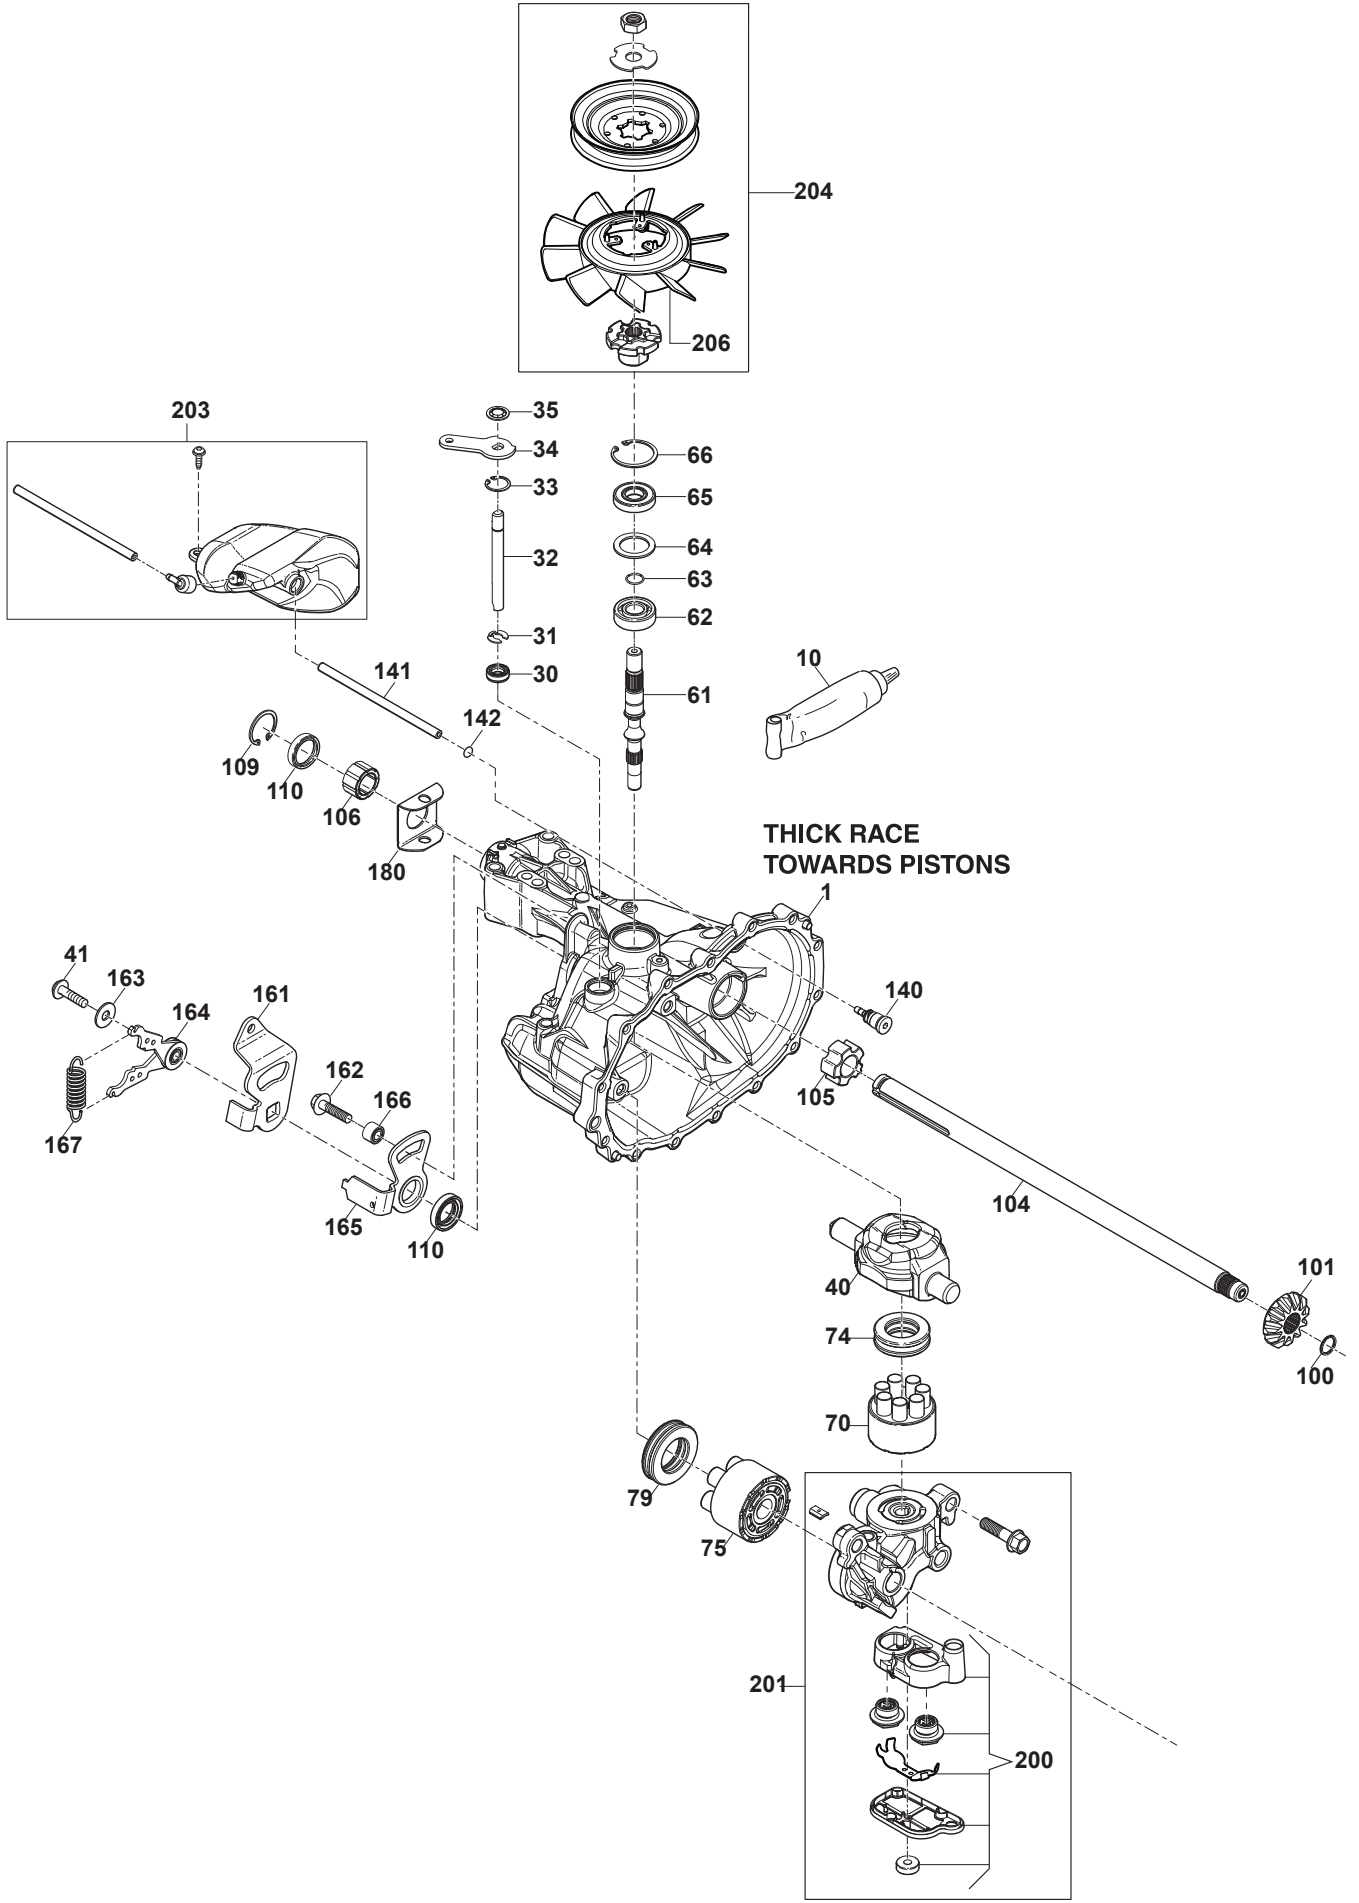

Fig.	Q.ty	Part No	Description	Notes
1	1	118870120/0	Main Housing	
10	1	1139-2022-01	Sealant	
30	1	118870079/0	Seal	
31	1	118870081/0	Retaining ring	
32	1	1139-2203-01	Rod	
33	1	118870080/0	Retaining ring	
34	1	118870091/0	Arm	
35	1	118870082/0	Retaining ring	
40	1	118870090/0	Swashplate	
41	1	118870083/0	Screw	
61	1	118870092/0	Shaft	
62	1	1139-2001-01	Ball Bearing	
63	1	1139-2003-01	Wire Retaining Ring	
64	1	1139-2004-01	Spacer	
65	1	1139-2000-01	Lip Seal	
66	1	1139-2002-01	Retaining Ring	
70	1	118870125/0	Pump Block Assy	
74	1	118870093/0	Bearing	
75	1	1139-2063-01	Cylinder Block	
79	1	1139-2021-01	Thrust Bearing	
100	2	118870072/0	Retaining ring	
101	2	118870063/0	Gear	
104	1	118870115/0	Shaft	
105	2	118870086/0	Bushing	
106	2	118870085/0	Bushing	
109	2	118870084/0	Retaining ring	
110	3	1139-2204-01	Shaft	
140	1	1139-2038-01	Fitting	
141	1	118870102/0	Tube	
142	1	1139-2075-01	O-Ring	
161	1	118870103/0	Arm	
162	1	1139-2026-01	Bolt	
163	1	1139-2011-01	Flat washer	
164	1	118870107/0	Arm Assy	
165	1	118870108/0	Arm	
166	1	118870104/0	Bushing	
167	1	118870089/0	Spring	
180	2	118870112/0	Plate	
200	1	118870123/0	Kit-Filter	
201	1	118870127/0	Center Section Kit	
203	1	118870122/0	Kit-Expansion Tank	
204	1	1139-2202-01	Fan Kit	
206	1	118870131/0	Fan