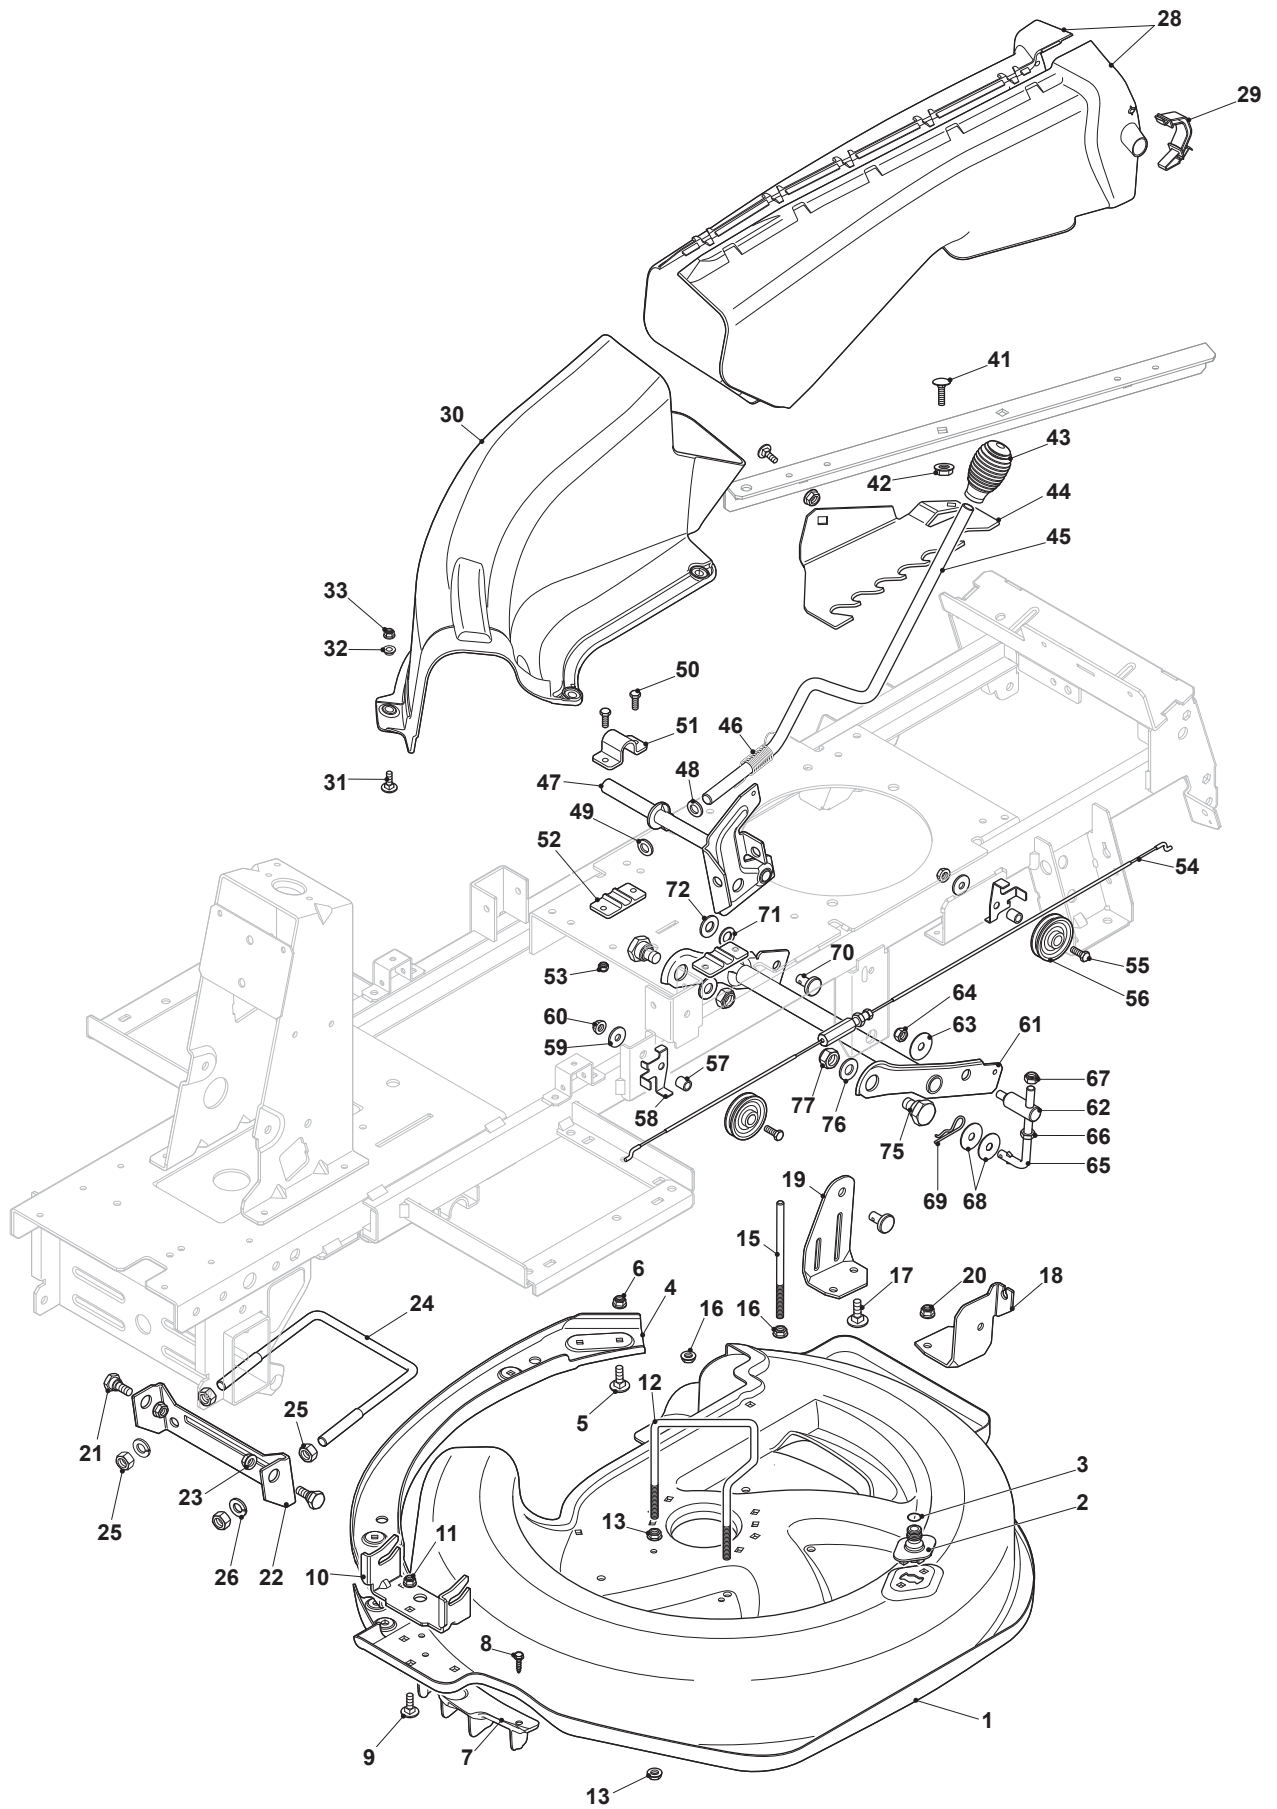

Fig.	Q.ty	Part No	Description	Notes
1	1	384564114/0	Cutting Plate, Black	
2	1	325033086/0	Water Hose Connection	
3	1	119035000/0	Or Ring	
4	1	384650107/0	Stiffening	
5	4	112815200/0	Screw	
6	4	112292102/0	Nut	
7	1	327488001/0	Front Combi	
8	3	112735402/0	Screw	
9	3	112818690/0	Screw	
10	1	327772175/0	Front Bracket	
11	3	112154210/0	Nut	
12	1	127294008/0	Belt Guide	
13	4	112292102/0	Nut	
15	1	127580077/0	Belt Guide	
16	2	112293201/0	Nut	
17	4	112818690/0	Screw	
18	1	327772179/0	Bracket, Left	
19	1	327772177/0	Bracket, Right	
20	4	112154210/0	Nut	
21	2	127510121/0	Plate	
22	1	327543043/0	Plate	
23	2	112154210/0	Nut	
24	1	127840056/0	Front Tie Rod	
25	4	112293200/0	Nut	
26	2	112585100/0	Washer	
28	1	384108054/0	Conveyor	
29	2	325774499/0	Clamp	
30	1	327107505/0	Conveyor	
31	4	112815200/0	Screw	
32	4	325160039/0	Spacer	
33	4	112292102/0	Nut	
41	2	112818690/0	Screw	
42	2	112293200/0	Nut	
43	1	125394510/0	Knob	
44	1	327734063/0	Sector, Height Adjustment	
45	1	327315135/0	Cutting Deck Lifting Lever	
46	1	127430595/0	Spring	
47	1	384001035/1	Fulcrum Axle	
48	1	112521370/0	Washer	
49	1	122020050/0	Ring	
50	4	112791400/0	Screw	
51	2	325547231/0	Plate	
52	2	325785350/0	Support	
53	4	112154510/0	Nut	
54	1	384004605/0	Lifting Wire	
55	2	112691100/0	Screw	
56	2	125601579/0	Pulley	
57	2	125040636/1	Bushing	
58	2	327543037/0	Guide Shoe	
59	2	112523060/0	Washer	
60	2	112293201/0	Nut