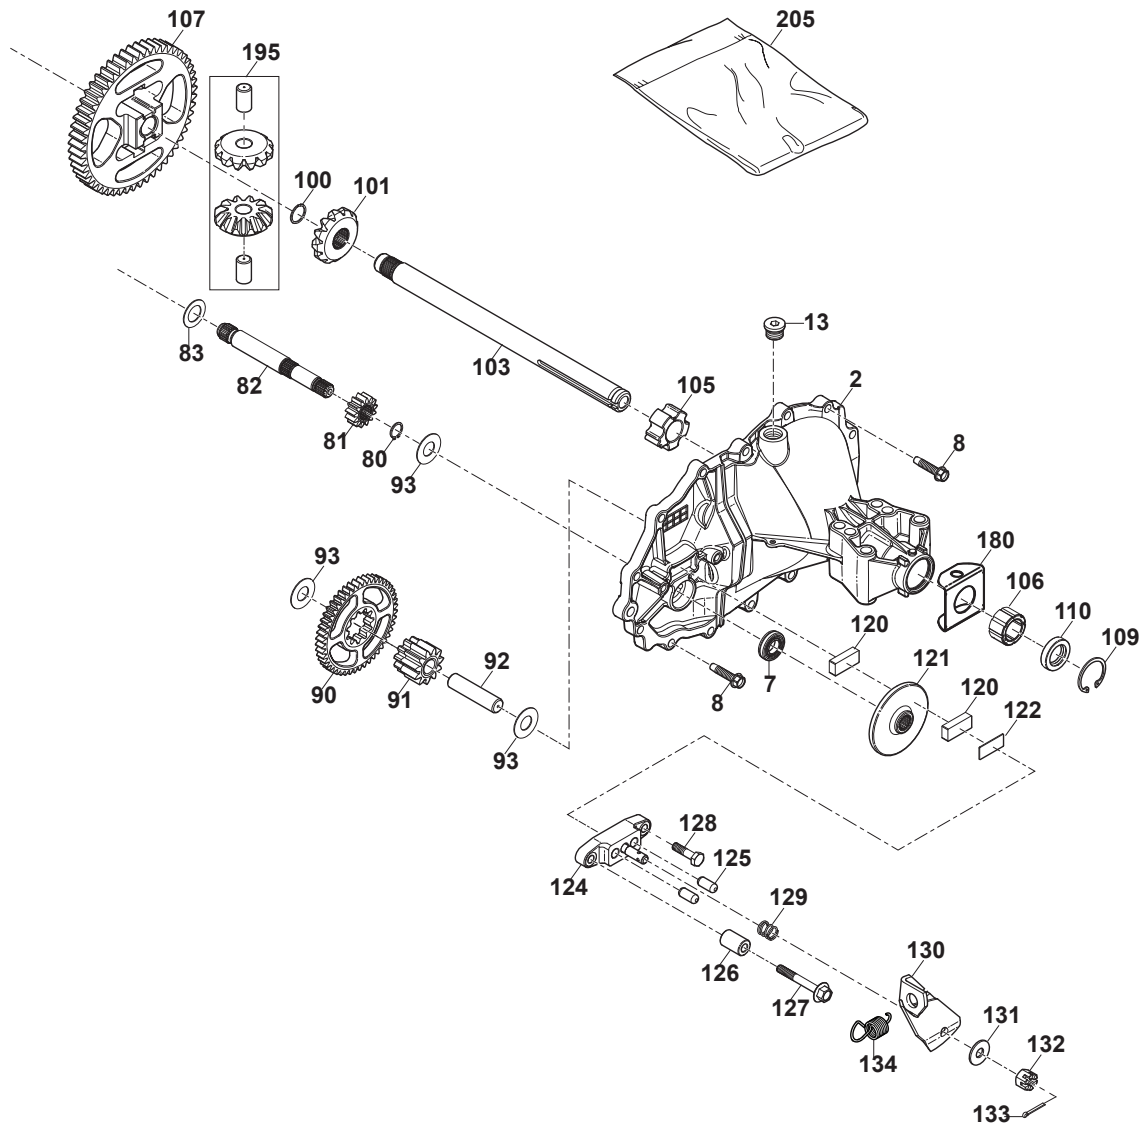

F 966H

Ride-on 66 cm Labels

Issue 3 - 2017

Fig.	Q.ty	Part No	Description	Notes
1	1	114366875/0	Label	

Fig.	Q.ty	Part No	Description	Notes
1	1	118870120/0	Main Housing	
10	1	1139-2022-01	Sealant	
30	1	118870079/0	Seal	
31	1	118870081/0	Retaining ring	
32	1	1139-2203-01	Rod	
33	1	118870080/0	Retaining ring	
34	1	118870091/0	Arm	
35	1	118870082/0	Retaining ring	
40	1	118870090/0	Swashplate	
41	1	118870083/0	Screw	
61	1	118870092/0	Shaft	
62	1	1139-2001-01	Ball Bearing	
63	1	1139-2003-01	Wire Retaining Ring	
64	1	1139-2004-01	Spacer	
65	1	1139-2000-01	Lip Seal	
66	1	1139-2002-01	Retaining Ring	
70	1	118870125/0	Pump Block Assy	
74	1	118870093/0	Bearing	
75	1	1139-2063-01	Cylinder Block	
79	1	1139-2021-01	Thrust Bearing	
100	2	118870072/0	Retaining ring	
101	2	118870063/0	Gear	
104	1	118870115/0	Shaft	
105	2	118870086/0	Bushing	
106	2	118870085/0	Bushing	
109	2	118870084/0	Retaining ring	
110	3	1139-2204-01	Shaft	
140	1	1139-2038-01	Fitting	
141	1	118870102/0	Tube	
142	1	1139-2075-01	O-Ring	
161	1	118870103/0	Arm	
162	1	1139-2026-01	Bolt	
163	1	1139-2011-01	Flat washer	
164	1	118870107/0	Arm Assy	
165	1	118870108/0	Arm	
166	1	118870104/0	Bushing	
167	1	118870089/0	Spring	
180	2	118870112/0	Plate	
200	1	118870123/0	Kit-Filter	
201	1	118870127/0	Center Section Kit	
203	1	118870122/0	Kit-Expansion Tank	
204	1	1139-2202-01	Fan Kit	
206	1	118870131/0	Fan	