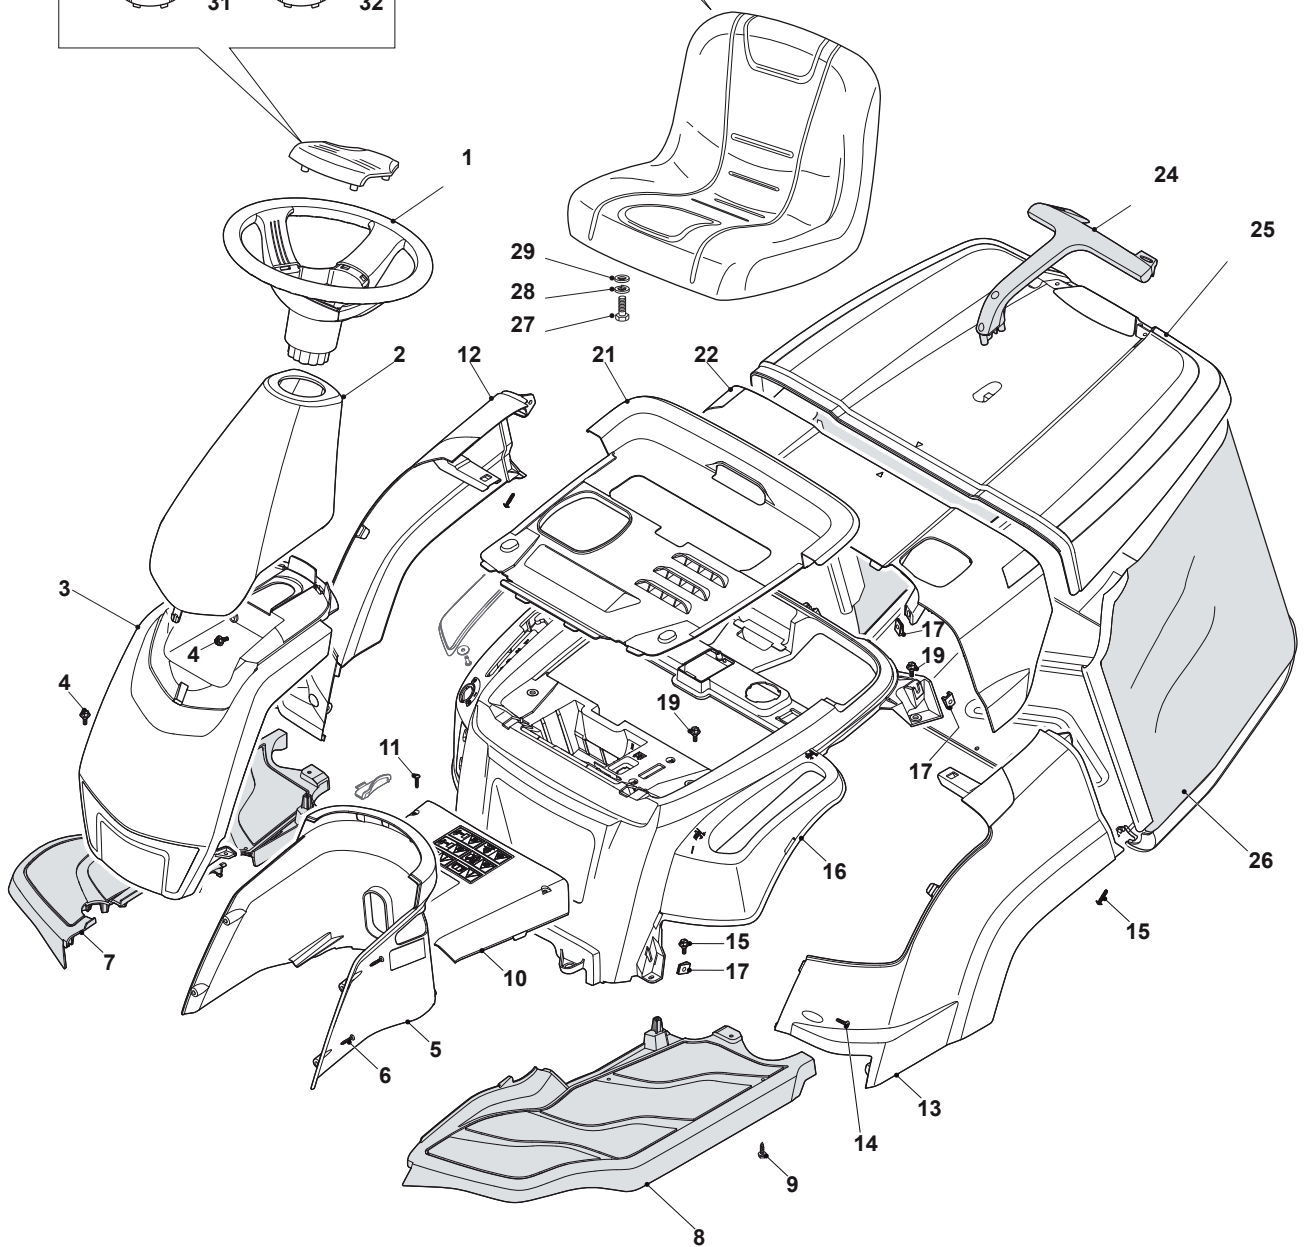

THIS INFORMATION IS NOT INTENDED FOR SALE OR RESALE, AND THIS NOTICE MUST REMAIN ON ALL COPIES.

Fig.	Q.ty	Part No	Description	Notes
1	1	325961220/0	Steering Wheel	
2	1	327110486/0	Steering Column Cover, Grey	
3	1	327110578/0	Front Cover, Red	
4	4	125943010/0	Screw	
5	1	327110483/0	Rear Steering Column Cover, Grey	
6	4	112728300/0	Screw	
7	1	327500501/0	Right Footboard	
8	1	327500500/0	Left Footboard	
9	14	112735402/0	Screw	
10	1	327110566/0	Central Cover, Grey	
11	2	112728300/0	Screw	
12	1	327110581/0	Right Rear Cover, Red	
13	1	327110582/0	Left Rear Cover, Red	
14	6	112727801/0	Screw	
15	6	112728300/0	Screw	
16	1	327110480/1	Grey Frame Cover	
17	10	112437507/0	Rapid Fixing Plate	
19	6	125943010/0	Screw	
21	1	327110481/1	Engine Black Cover	
22	1	327110580/0	Rear Cover, Red	
24	1	327394004/0	Handle, Black	
25	1	327110579/0	Red Grass-catcher Cover	
26	1	184106074/0	Box, Fabric	
27	4	112793101/0	Screw	
28	4	112583500/0	Grower	
29	4	112523060/0	Washer	
32	1	325580504/0	Steering Plate Cover	
36	1	125722463/0	Seat	

Fig.	Q.ty	Part No	Description	Notes
53	3	327650133/0	Upper Stiffening	
55	1	384180218/1	Outfit, Screws	
56	1	327772241/0	Clamp	
57	1	327500065/0	Pedal	
58	1	119410614/0	Microswitch	
59	2	112604896/0	Crown Fastener	
60	1	122517866/0	Pin	
61	1	122450457/0	Safety Spring	
62	2	112791400/0	Screw	
63	2	112292102/0	Nut	
64	1	112728440/0	Screw	