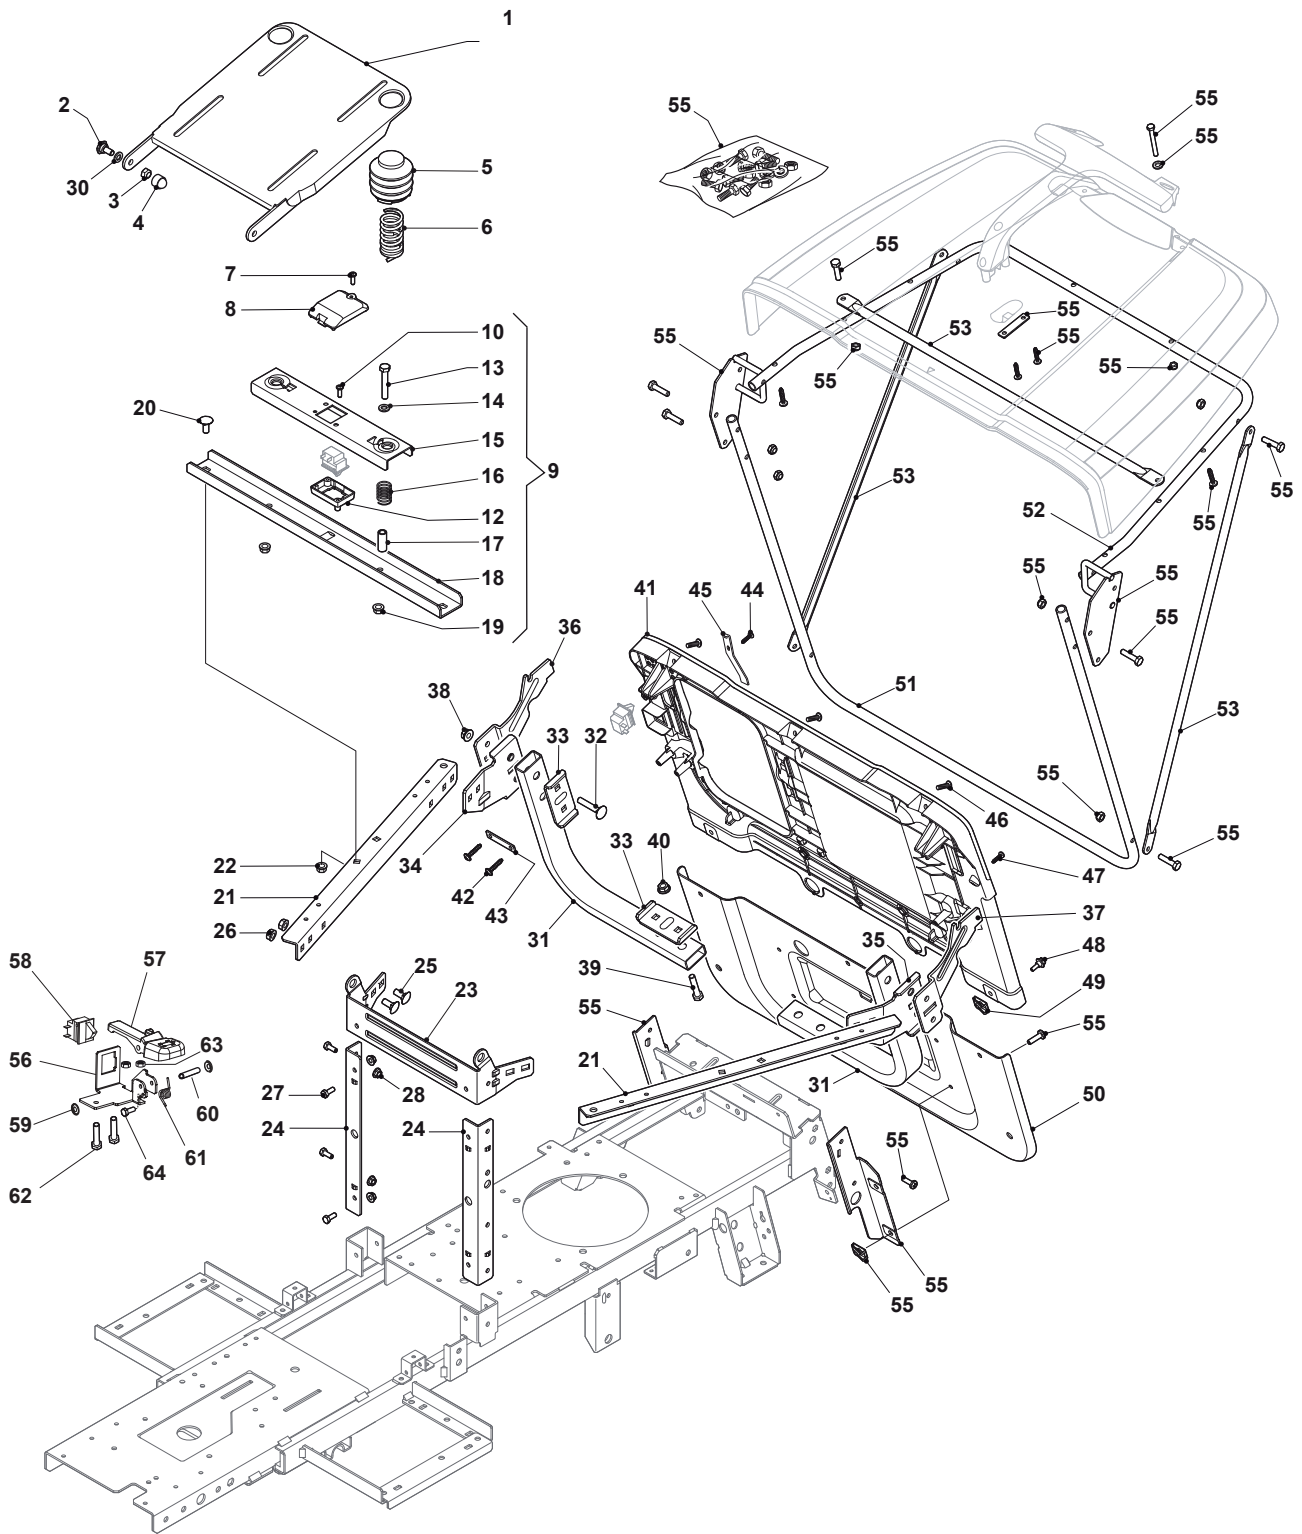

THIS INFORMATION IS NOT INTENDED FOR SALE OR RESALE, AND THIS NOTICE MUST REMAIN ON ALL COPIES.

Fig.	Q.ty	Part No	Description	Notes
1	1	325961220/0	Steering Wheel	
2	1	327110486/0	Steering Column Cover, Grey	
3	1	327110578/0	Front Cover, Red	
4	4	125943010/0	Screw	
5	1	327110483/0	Rear Steering Column Cover, Grey	
6	4	112728300/0	Screw	
7	1	327500501/0	Right Footboard	
8	1	327500500/0	Left Footboard	
9	14	112735402/0	Screw	
10	1	327110566/0	Central Cover, Grey	
11	2	112728300/0	Screw	
12	1	327110581/0	Right Rear Cover, Red	
13	1	327110582/0	Left Rear Cover, Red	
14	6	112727801/0	Screw	
15	6	112728300/0	Screw	
16	1	327110480/1	Grey Frame Cover	
17	10	112437507/0	Rapid Fixing Plate	
19	6	125943010/0	Screw	
21	1	327110481/1	Engine Black Cover	
22	1	327110580/0	Rear Cover, Red	
24	1	327394004/0	Handle, Black	
25	1	327110579/0	Red Grass-catcher Cover	
26	1	184106074/0	Box, Fabric	
27	4	112793101/0	Screw	
28	4	112583500/0	Grower	
29	4	112523060/0	Washer	
32	1	325580504/0	Steering Plate Cover	
36	1	125722463/0	Seat	

Fig.	Q.ty	Part No	Description	Notes
53	3	327650133/0	Upper Stiffening	
55	1	384180218/1	Outfit, Screws	
56	1	327772241/0	Clamp	
57	1	327500065/0	Pedal	
58	1	119410614/0	Microswitch	
59	2	112604896/0	Crown Fastener	
60	1	122517866/0	Pin	
61	1	122450457/0	Safety Spring	
62	2	112791400/0	Screw	
63	2	112292102/0	Nut	
64	1	112728440/0	Screw	