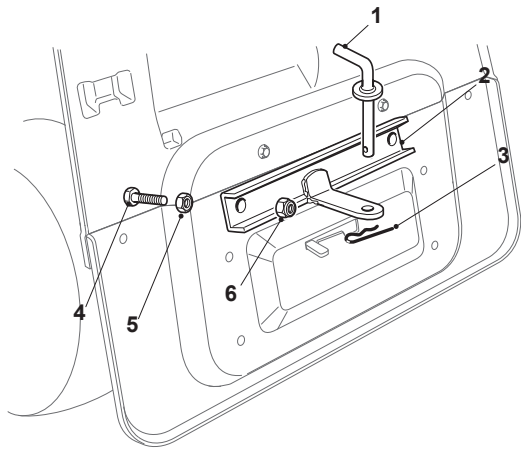

Fig.	Q.ty	Part No	Description	Notes
1	1	327060111/1	Protection Carter	
2	1	327060109/0	Right Belt Protection Carter	
3	1	327060108/1	Transmission Plate Protection	
4	1	327060110/0	Left Belt Protection	
5	5	125943011/0	Screw	
6	4	112604899/0	Crown Fastener	
7	2	125943010/0	Screw	

Fig.	Q.ty	Part No	Description	Notes
1	1	184040139/0	Cables Ass.Y	
2	1	118120010/0	Battery With Cable	
3	1	182180051/0LC	Battery Charger Kit	CE plug - 0,2A
4	2	112360352/0	Nut	
5	2	112735110/0	Screw	
6	1	118736113/0	Starter Relay	
7	2	118564861/1	Protection	
8	1	119410618/0	Microswitch	
9	2	119410606/0	Microswitch	
10	1	133500007/0	Fuse Carrier	
11	1	133340040/0	Fuse 10 A	
12	1	133215000/0	Cover	
13	1	118450075/1	Starting Switch	
14	1	118210023/0	Starting Key	
15	2	112728711/0	Screw	
16	1	127600119/0	Electronic Card Upper Protection	
17	1	127722359/1	Electronic Card	
18	2	112729601/1	Screw	
19	1	127600118/0	Electronic Card Lower Protection	
20	1	119410614/0	Microswitch	

Fig.	Q.ty	Part No	Description	Notes
1	1	125510021/1	Hitch Pin	
2	1	382033109/0	Rod	
3	1	124487999/0	Spring Pin	
4	2	112794300/0	Screw	
5	2	112295200/0	Nut	
6	2	112156602/0	Nut	
11	3	125253004/0	Mulch.Kit Fixing Hook	
12	1	125840011/1	Tie Rod	
13	1	325280000/1	Handgrip	
14	1	327394003/2	Handle	
15	2	127510116/0	Pin	
16	1	327140058/0	Deflettore Post.	
17	1	125430218/1	Spring	
18	1	327140057/0	Deflettore Anter.	
19	1	112818700/0	Screw	
20	1	127047013/1	Bushing	
21	1	322672152/0	Antifriction Washer	
22	1	112155000/0	Nut	
23	2	125510022/1	Pin	
24	2	124487998/0	Cotter Pin	
25	2	127510127/0	Pin	
26	1	327600181/0	Stone Guard, Black	