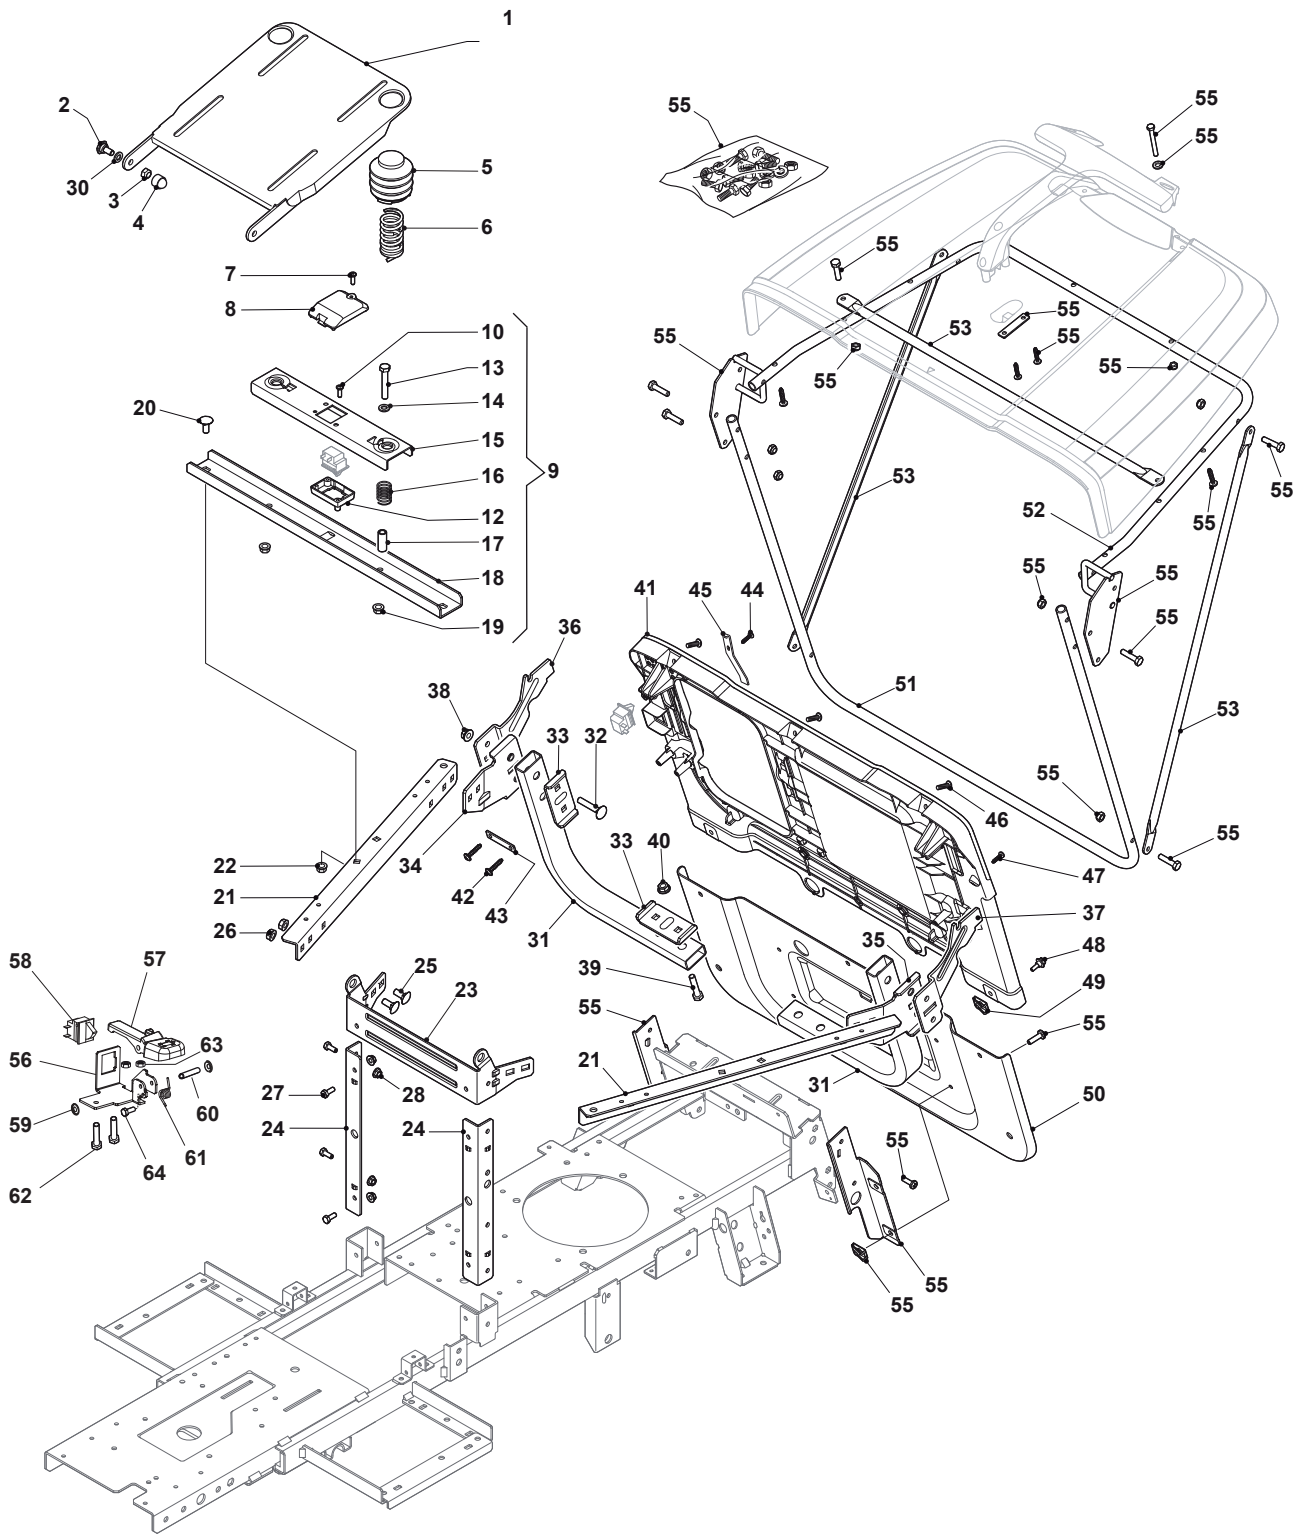

Fig.	Q.ty	Part No	Description	Notes
1	1	382547061/0	Plate	
2	2	122524970/3	Pin	
3	2	112155010/0	Nut	
4	2	118203854/0	Cap	
5	2	327737500/0	Protection Hood	
6	2	127430589/0	Spring	
7	1	112728706/0	Screw	
8	1	327110508/0	Switch Cover	
9	1	384394751/1	Micro	
10	2	112728686/0	Screw	
11	1	119410606/0	Microswitch	
12	1	325785379/1	Support	
13	2	112691400/0	Screw	
14	2	112521350/0	Washer	
15	1	327543047/0	Plate	
16	2	125430263/0	Spring	
17	2	125160048/0	Spacer	
18	1	327787089/0	Support	
19	2	112293201/0	Nut	
20	2	112818690/0	Screw	
21	2	327650131/0	Upper Stiffening	
22	2	112293201/0	Nut	
23	1	327543039/0	Backup Plate	
24	2	327010209/0	Angular	
25	8	112818690/0	Screw	
26	8	112293201/0	Nut	
27	8	112791200/1	Screw	
28	8	112154510/0	Nut	
30	2	122675110/0	Washer	
31	2	327869063/0	Pipe	
32	4	112819105/0	Screw	
33	4	327543029/0	Plate	
34	1	327772171/0	Bracket, Right	
35	1	327772213/0	Bracket, Right	
36	1	327772225/0	Bracket, Left	
37	1	327772215/1	Bracket, Left	
38	4	112154210/0	Nut	
39	4	112691115/0	Screw	
40	4	112154210/0	Nut	
41	1	327543027/0	Plate	
42	4	112728300/0	Screw	
43	2	322545142/0	Plate	
44	1	112728300/0	Screw	
45	1	127430600/0	Spring	
46	3	112727801/0	Screw	
47	2	112728300/0	Screw	
48	2	125943010/0	Screw	
49	2	112437507/0	Rapid Fixing Plate	
50	1	327543025/0	Plate	
51	1	384801145/0	Grasscatcher Frame	
52	1	384801147/0	Grasscatcher Upper Frame	

Fig.	Q.ty	Part No	Description	Notes
53	3	327650133/0	Upper Stiffening	
55	1	384180218/1	Outfit, Screws	
56	1	327772241/0	Clamp	
57	1	327500065/0	Pedal	
58	1	119410614/0	Microswitch	
59	2	112604896/0	Crown Fastener	
60	1	122517866/0	Pin	
61	1	122450457/0	Safety Spring	
62	2	112791400/0	Screw	
63	2	112292102/0	Nut	
64	1	112728440/0	Screw	