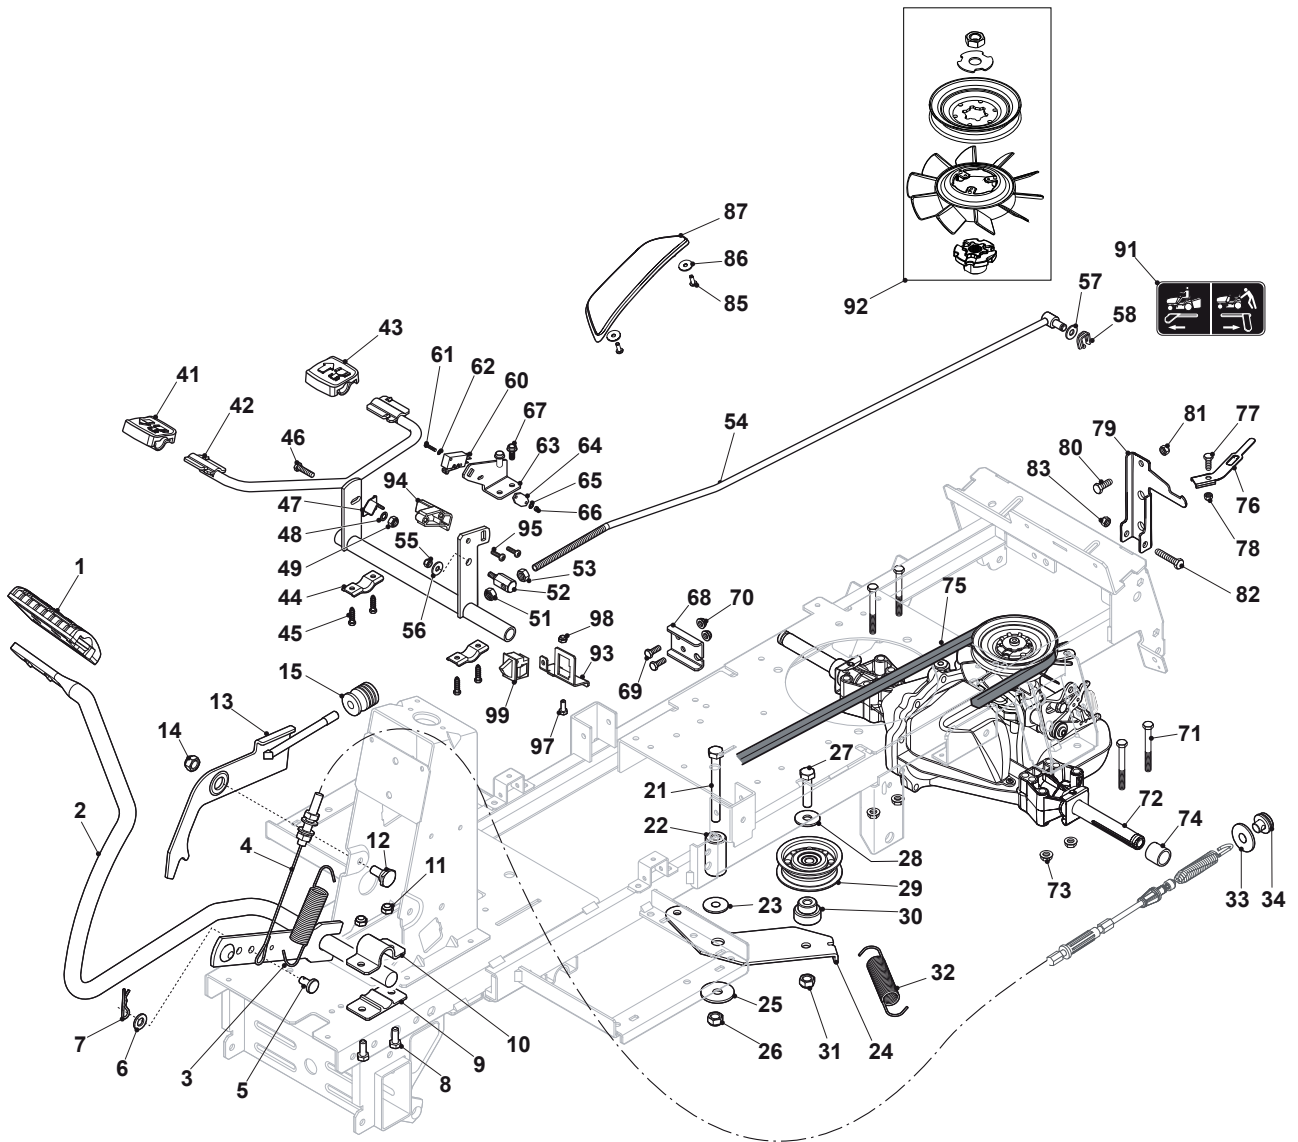

Fig.	Q.ty	Part No	Description	Notes
1	1	325110409/0	Clamp Cover	
2	1	384503013/0	Pedal	
3	1	127430594/0	Spring	
4	1	384004604/0	Cable, Thread Engine Brake	
5	1	127510120/0	Pin	
6	1	112521350/0	Washer	
7	1	124487997/0	Cotter Pin	
8	4	112791400/0	Screw	
9	2	325785350/0	Support	
10	2	325547231/0	Plate	
11	4	112154510/0	Nut	
12	1	122524970/3	Pin	
13	1	384002097/0	Brake Control Rod	
14	1	112154210/0	Nut	
15	1	127395050/1	Knob	
21	1	112691900/0	Screw	
22	1	127160065/0	Spacer	
23	1	122041980/0	Bushing	
24	1	327315139/0	Tightener Lever	
25	1	112523070/0	Washer	
26	1	112155000/0	Nut	
27	1	112691115/0	Screw	
28	1	112523060/0	Washer	
29	1	127604015/0	Pulley	
30	1	127160064/0	Spacer	
31	1	112155000/0	Nut	
32	1	127430594/0	Spring	
33	1	112521360/0	Washer	
34	1	127510124/0	Pin	
41	1	325110274/0	Clamp Cover Front	
42	1	384503011/1	Drive Pedal	
43	1	325110331/0	Clamp Cover Rear	
44	2	327546015/2	Plate	
45	4	112731350/0	Screw	
46	1	112791400/0	Screw	
47	1	127063022/0	Plastic Neutral Switch Cam	
48	1	112521330/0	Washer	
49	1	112154510/0	Nut	
51	1	112155000/0	Nut	
52	1	127510103/0	Pin	
53	1	112293200/0	Nut	
54	1	384002095/0	Rod	
55	1	112523040/0	Washer	
56	1	112154510/0	Nut	
57	1	325670011/0	Antifriction Washer	
58	1	112436050/0	Plate	
60	1	119410609/1LC	Micro Switch	
61	2	112735602/0	Screw	
62	2	112581100/0	Grower	
63	1	327543053/1	Backup Plate	
64	1	327546019/0	Neutral Switch Fixing Plate	