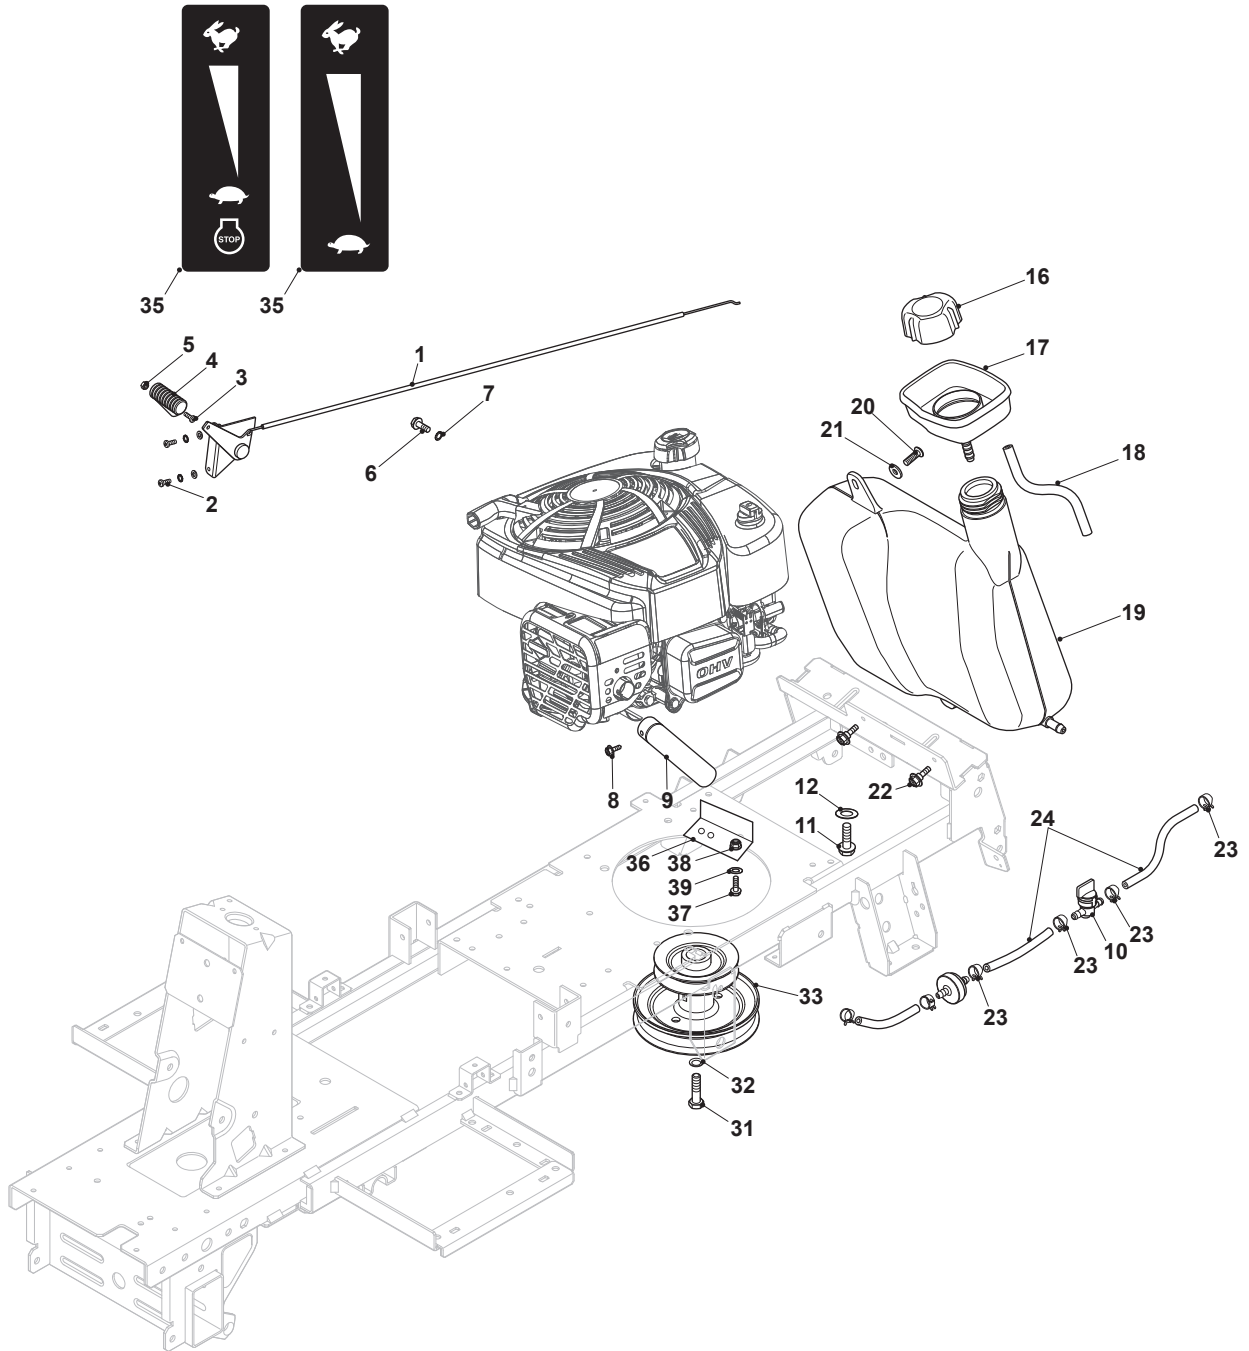

Fig.	Q.ty	Part No	Description	Notes
53	3	327650133/0	Upper Stiffening	
55	1	384180218/1	Outfit, Screws	
56	1	327772241/0	Clamp	
57	1	327500065/0	Pedal	
58	1	119410614/0	Microswitch	
59	2	112604896/0	Crown Fastener	
60	1	122517866/0	Pin	
61	1	122450457/0	Safety Spring	
62	2	112791400/0	Screw	
63	2	112292102/0	Nut	
64	1	112728440/0	Screw	

Fig.	Q.ty	Part No	Description	Notes
55	1	112521330/0	Washer	
56	1	124487997/0	Cotter Pin	
61	2	112000970/0	Ring (Benzing)	
62	2	112521390/0	Washer	
63	2	384680074/0	Front Wheel	
64	2	125950000/0	Valve	
65	2	184044015/0	Front Wheel Rimm	
66	2	125590018/0	Tyre	
67	2	112001010/0	Benzing Ring	
68	4	125670005/2	Washer	
69	2	184044013/0	Rimm	
70	2	125950000/0	Valve	
71	2	127590068/0	Tyre	
72	2	384680076/0	Rear Wheel	

Fig.	Q.ty	Part No	Description	Notes
1	1	184000256/0	Throttle Cable	
2	2	125943012/0	Screw	
3	1	112726388/0	Screw	
4	1	125394501/0	Knob	
5	1	112290800/0	Nut	
6	1	112735599/0	Screw	
7	1	112540040/0	Washer	
8	1	112735110/0	Screw	
9	1	118738252/0	Exhaust Tube	
10	1	118562996/0	Shut out valve	
11	3	112735108/1	Screw	
12	3	112540070/0	Washer	
16	1	127790000/1	Fuel Cap	
17	1	327600180/0	Tank Protection	
18	1	327869054/1	Fuel Discharge Pipe	
19	1	327733008/0	Fuel Tank	
20	1	112727801/0	Screw	
21	1	112523040/0	Washer	
22	2	125943010/0	Screw	
23	4	118375051/1	Fair Led	
24	1	325869035/1	Connecting Tube	
31	1	112736850/0	Screw	
32	1	112543000/0	Washer	
33	1	384601500/1	Pulley	
35	1	114366874/0	Label	
36	1	327772239/0	Bracket	
37	3	112791200/1	Screw	
38	3	112154510/0	Nut	
39	2	122675110/0	Washer	