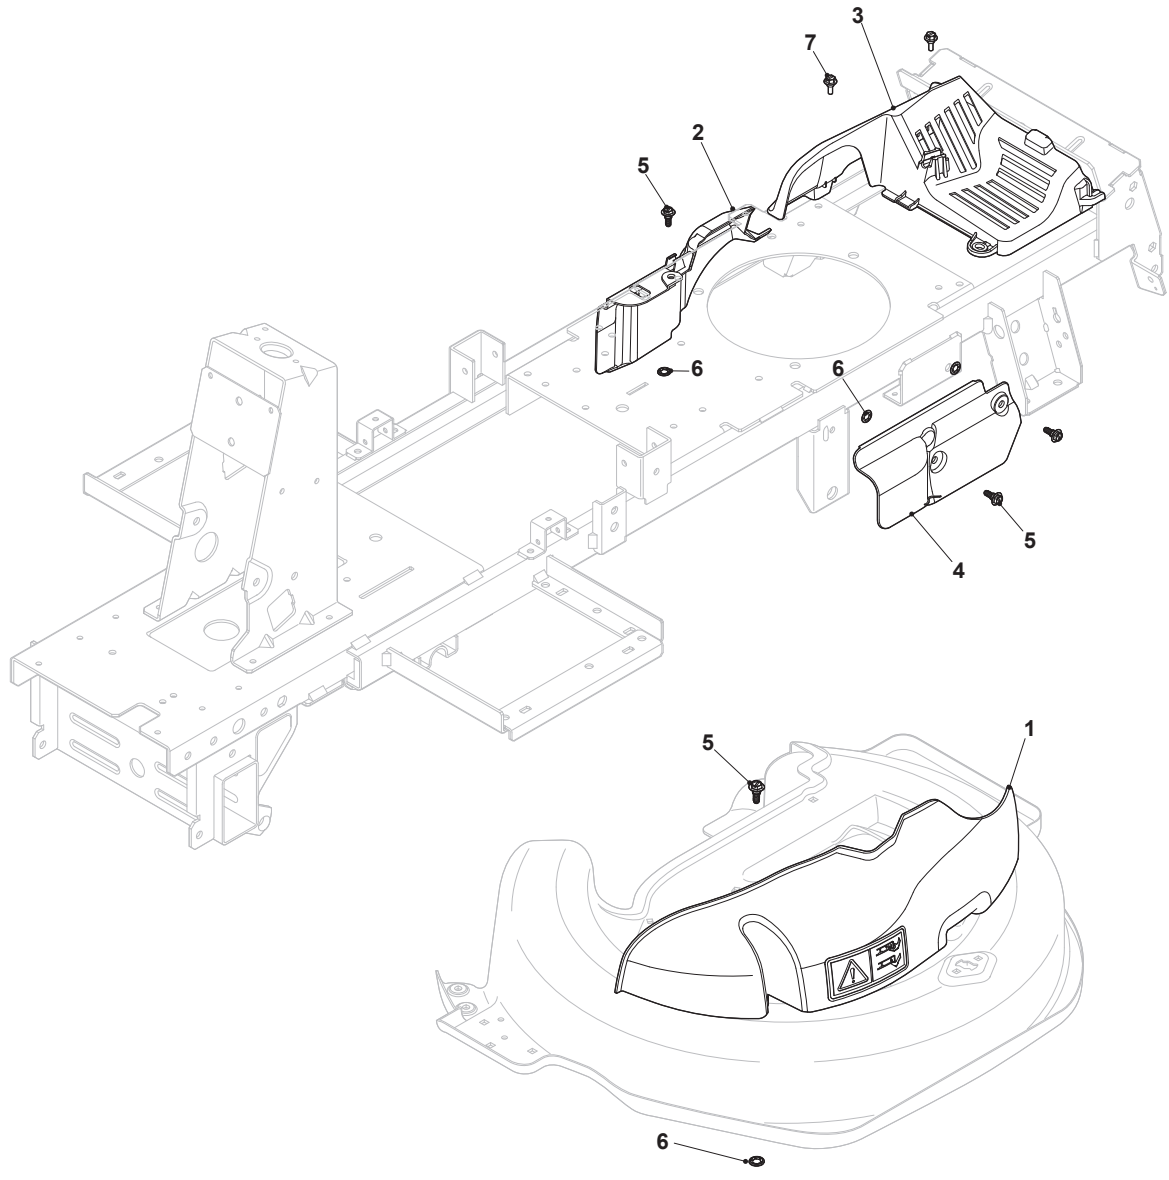

Fig.	Q.ty	Part No	Description	Notes
52	1	112794400/0	Screw	
53	1	127047017/0	Bushing	
55	1	112139480/0	Feather	
56	1	127604014/0	Pulley	
57	1	112793102/0	Screw	
58	1	112583500/0	Grower	
59	1	125670007/0	Washer	
60	1	384207251/0	Blade Shaft Support	
61	2	119216040/0	Bearing	
62	1	127023003/0	Shaft	
63	1	125430259/0	Spring	
64	1	325160501/0	Dust Cover Disc	
65	1	112609260/0	Seeger	
66	4	112818700/0	Screw	
67	4	112154210/0	Nut	
68	1	112139100/0	Key	
69	1	125463200/0	Blade Hub	
70	1	184109505/0	Blade Winged	
71	1	112508125/0	Elastic Washer	
72	1	112523080/0	Washer	
73	1	112735694/0	Screw	
74	1	327315151/0	Lever	
74	1	327315151/1	Lever	

Fig.	Q.ty	Part No	Description	Notes
1	1	327060111/1	Protection Carter	
2	1	327060109/0	Right Belt Protection Carter	
3	1	327060108/1	Transmission Plate Protection	
4	1	327060110/0	Left Belt Protection	
5	5	125943011/0	Screw	
6	4	112604899/0	Crown Fastener	
7	2	125943010/0	Screw	