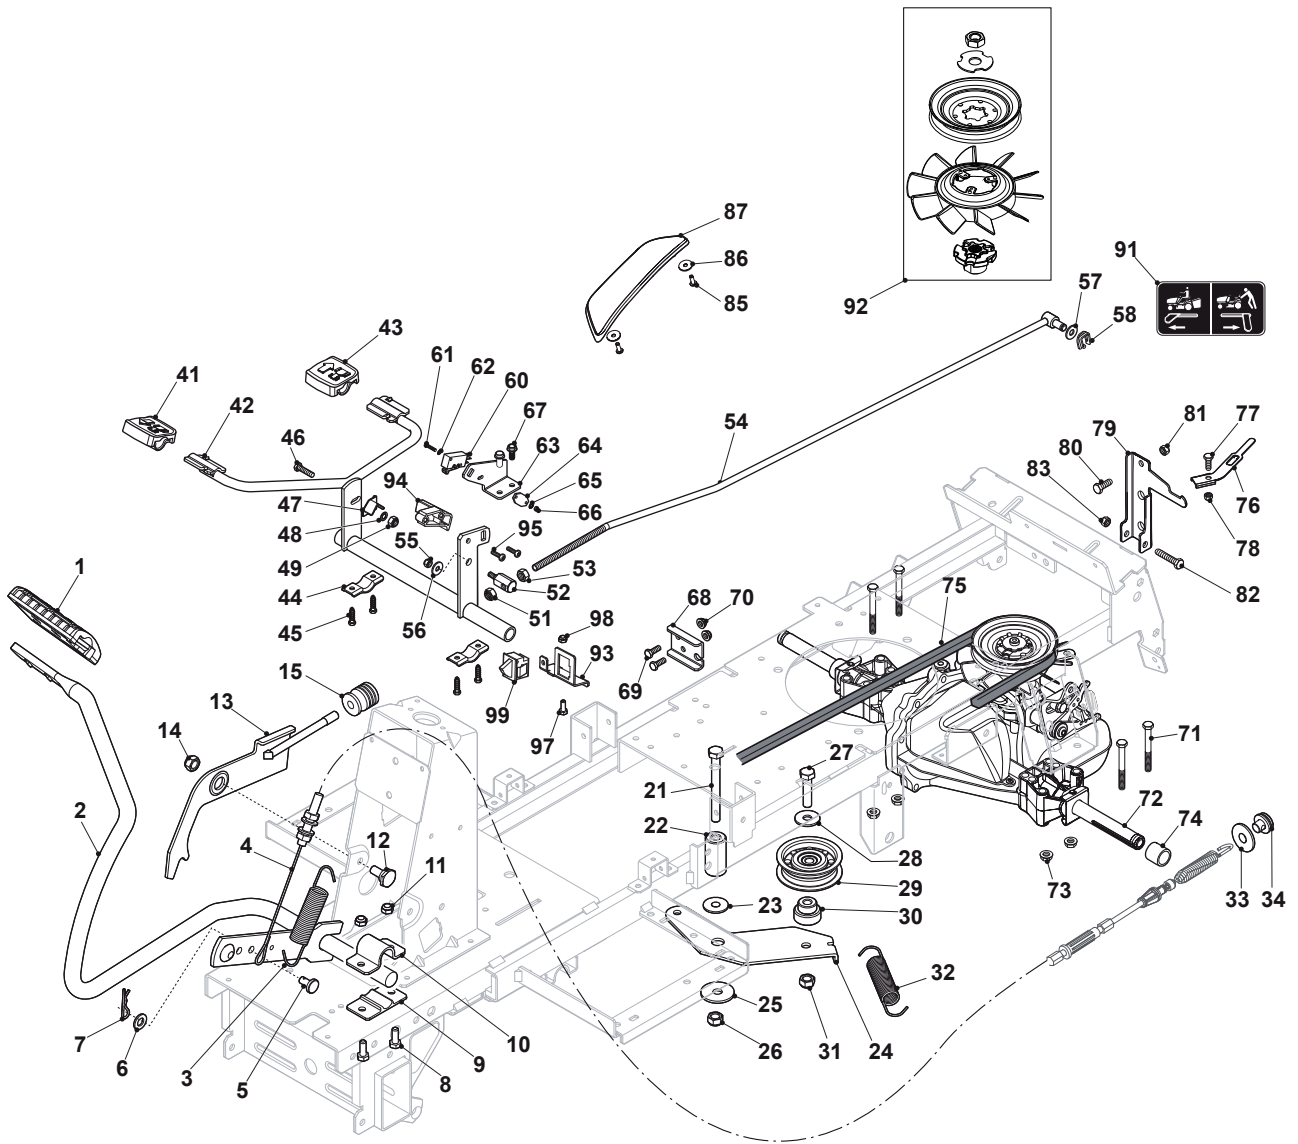

Fig.	Q.ty	Part No	Description	Notes
1	1	184000256/0	Throttle Cable	
2	2	125943012/0	Screw	
3	1	112726388/0	Screw	
4	1	125394501/0	Knob	
5	1	112290800/0	Nut	
6	1	112735599/0	Screw	
7	1	112540040/0	Washer	
8	1	112735110/0	Screw	
9	1	118738252/0	Exhaust Tube	
10	1	118562996/0	Shut out valve	
11	3	112735108/1	Screw	
12	3	112540070/0	Washer	
16	1	127790000/1	Fuel Cap	
17	1	327600180/0	Tank Protection	
18	1	327869054/1	Fuel Discharge Pipe	
19	1	327733008/0	Fuel Tank	
20	1	112727801/0	Screw	
21	1	112523040/0	Washer	
22	2	125943010/0	Screw	
23	4	118375051/1	Fair Led	
24	1	325869035/1	Connecting Tube	
31	1	112736850/0	Screw	
32	1	112543000/0	Washer	
33	1	384601500/1	Pulley	
35	1	114366874/0	Label	
36	1	327772239/0	Bracket	
37	3	112791200/1	Screw	
38	3	112154510/0	Nut	
39	2	122675110/0	Washer	