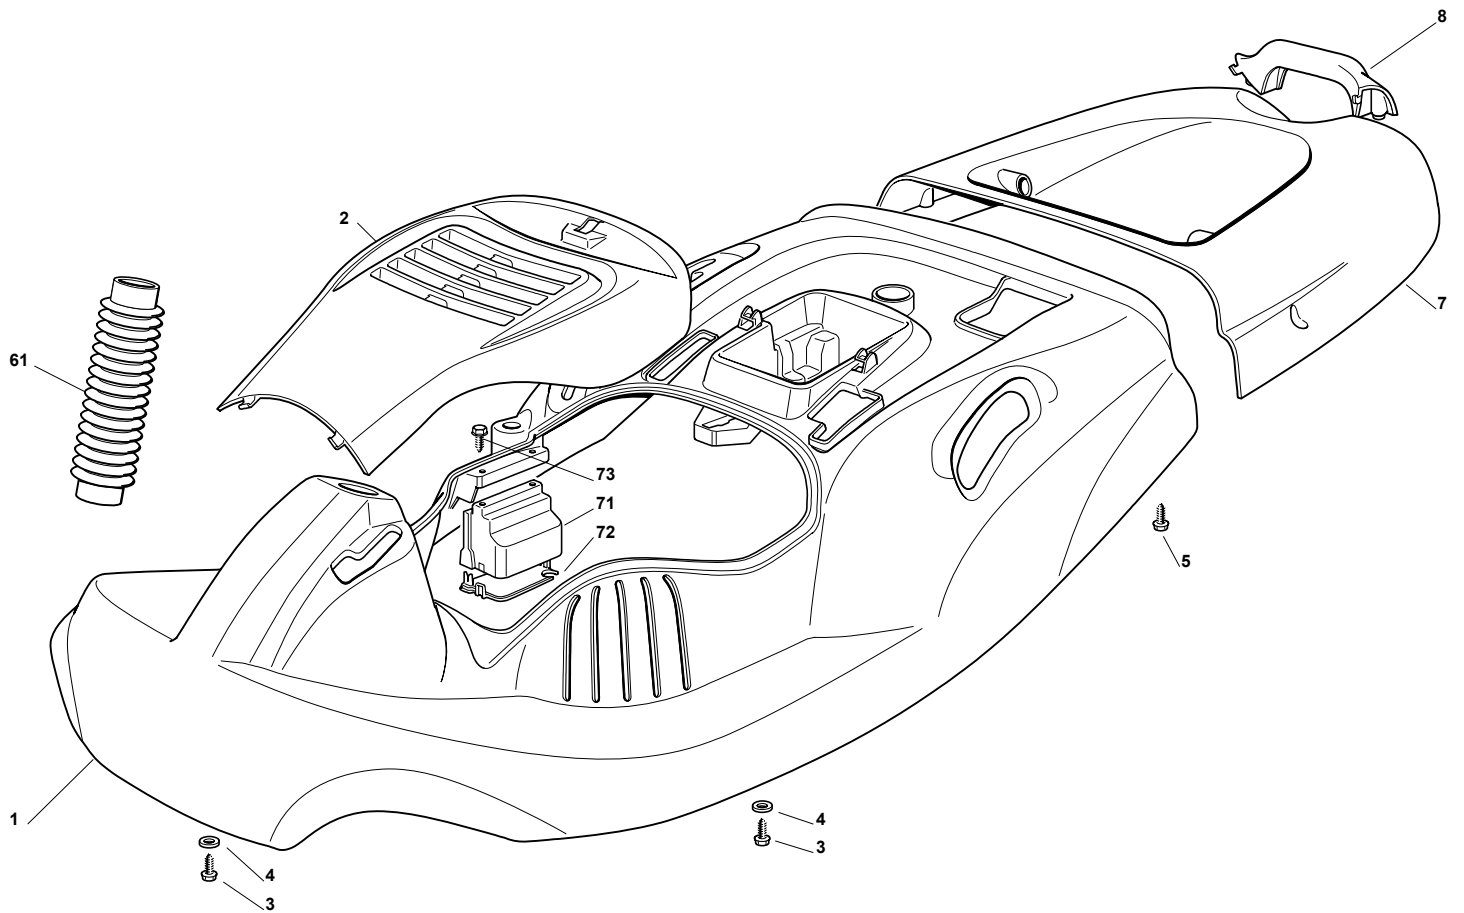

GARDEN COMPACT EV

GARDEN COMPACT EV

Pos. Fig.	Antal Quantity	Art No Part No	Benämning	Description	Anmärkning Notes
1	1	27110371/0	Kåpa	Wheels Cover Yellow	
2	1	27110409/0	Kåpa	Engine Cover Grey	
3	4	12735410/0	Skruv	Screw	
4	4	12523040/0	Bricka	Washer	
5	2	12735402/0	Skruv	Screw	
7	1	27110373/0	Kåpa	Grass-Catcher Cover, Yellow	
8	1	27394000/0	Handtag	Handle	
61	1	27600114/1	Skydd	Guard	
71	1	27600119/0	Skydd-Röd	Guard	
72	1	27600118/0	Skydd-Röd	Guard	
73	2	12727810/0	Skruv	Screw