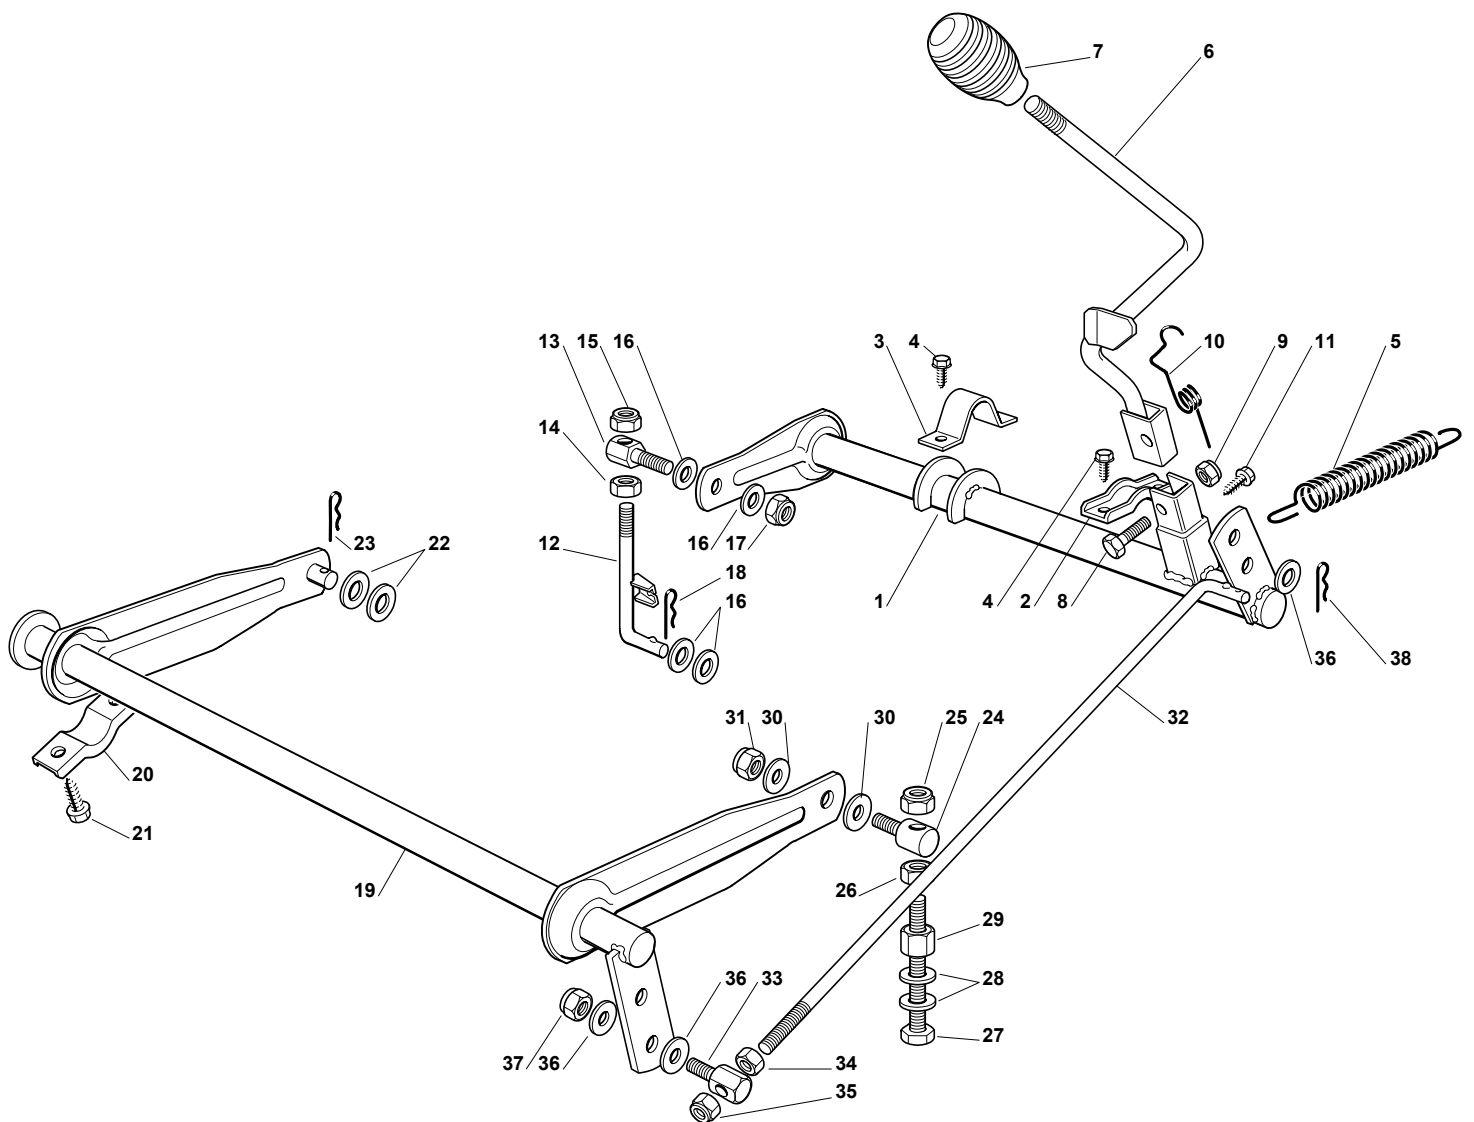

GARDEN COMPACT EV

GARDEN COMPACT EV

Pos. Fig.	Antal Quantity	Art No Part No	Benämning	Description	Anmärkning Notes
1	1	84001017/0	Axel	Axle	
2	1	27546015/1	Plåt	Plate	
3	1	25547037/1	Plåt	Plate	
4	4	12729600/0	Skruv	Screw	
5	1	27430568/0	Fjäder	Spring	
6	1	84317075/0	Arm	Gearshift	
7	1	25394510/0	Knopp	Knob	
8	1	12674700/0	Skruv	Screw	
9	1	12154510/0	Mutter	Nut	
10	1	27430574/0	Fjäder	Spring	
11	1	12729600/0	Skruv	Screw	
12	1	327034087/0	Stång	Rod	
12	1	327034087/1	Stång	Rod	
13	1	25510056/0	Stift	Pin	
14	1	12295200/0	Mutter	Nut	
15	1	12156602/0	Mutter	Nut	
16	4	25670008/1	Bricka	Washer	
17	1	12156602/0	Mutter	Nut	
18	1	24487997/0	Bricka	Washer	
19	1	84001019/0	Axel	Axle	
20	2	27546015/1	Plåt	Plate	
21	4	12731350/0	Skruv	Screw	
22	2	25670008/1	Bricka	Washer	
23	1	24487997/0	Bricka	Washer	
24	1	125510007/2	Stift	Pin	
24	1	25510007/1	Stift	Pin	
25	1	12156602/0	Mutter	Nut	
26	1	12295200/0	Mutter	Nut	
27	1	12794970/0	Skruv	Screw	
28	2	12521360/0	Bricka	Washer	
29	1	12154250/0	Mutter	Nut	
30	2	25670008/1	Bricka	Washer	
31	1	12156602/0	Mutter	Nut	
32	1	27034065/0	Länk	Rod	
33	1	25510040/1	Stift	Pin	
34	1	12293200/0	Mutter	Nut	
35	1	12155000/0	Mutter	Nut	
36	3	25670011/0	Bricka	Washer	
37	1	12155000/0	Mutter	Nut	
38	1	24487997/0	Bricka	Washer