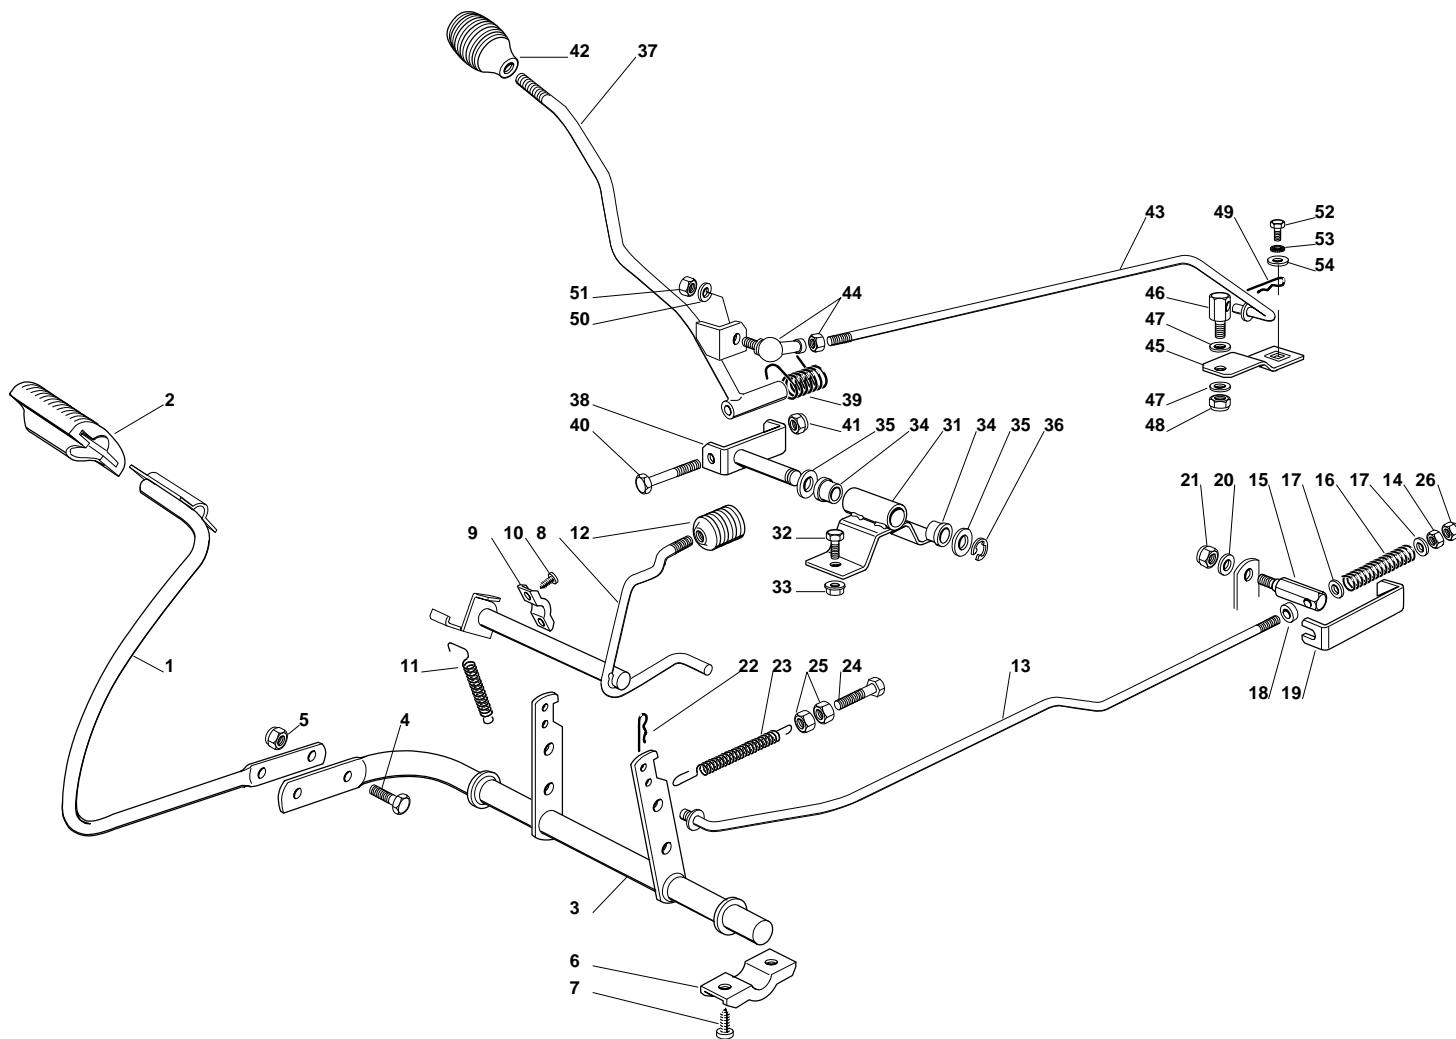

GARDEN COMBI - Model Year 2010

GARDEN COMBI - Model Year 2010

Pos. Fig.	Antal Quantity	Art No Part No	Benämning	Description	Anmärkning Notes
1	1	84503001/0	Pedal	Pedal	
2	1	25110269/0	Clamp Cover	Clamp Cover	
3	1	84001015/1	Axel	Axle	
4	2	12793301/0	Skruv	Screw	
5	2	12155000/0	Mutter	Nut	
6	2	27546015/1	Plåt	Plate	
7	4	12731350/0	Skruv	Screw	
8	1	84001011/2	Axel	Axle	
9	2	25547049/0	Bygel	Plate	
10	4	12731601/0	Skruv	Screw	
11	1	27430552/0	Fjäder	Spring	
12	1	27395050/1	Knopp	Knob	
13	1	27034060/0	Länk	Rod	
14	1	12293200/0	Mutter	Nut	
15	1	27510115/0	Sprint	Pin	
16	1	25430236/0	Fjäder	Spring	
17	2	12521350/0	Bricka	Washer	
18	1	22171001/0	Distans	Spacer	
19	1	25774275/0	Klämma	Clamp	
20	1	12523050/0	Bricka	Washer	
21	1	12154510/0	Mutter	Nut	
22	1	24487997/0	Låsnål	Cotter Pin	
23	1	25430220/0	Fjäder	Spring	
24	1	22943005/0	Skruv	Screw	
25	2	12293200/0	Mutter	Nut	
26	1	12155000/0	Mutter	Nut	
31	1	84773551/0	Klämma	Clamp	
32	2	12793102/0	Skruv	Screw	
33	2	12293201/0	Mutter	Nut	
34	2	27047002/0	Bussning	Bushing	
35	2	12521370/0	Bricka	Washer	
36	1	12608600/0	Låsring	Snap Ring	
37	1	84317051/2	Arm	Gearshift	
38	1	84773553/0	Klämma	Clamp	
39	1	25430226/0	Fjäder	Spring	
40	1	12692050/0	Skruv	Screw	
41	1	12155000/0	Mutter	Nut	
42	1	82394508/0	Knopp	Knob	
43	1	27034080/0	Länk	Rod (Dana)	
44	1	22746601/0	Ledkåpa, vä+hö	Joint	
45	1	27315109/0	Arm	Gearshift (Dana)	
46	1	25510040/1	Sprint	Pin	
47	2	25670011/0	Bricka	Washer	
48	1	12155000/0	Mutter	Nut	
49	1	24487997/0	Låsnål	Cotter Pin	
50	1	12583500/0	Låsbricka	Grower	
51	1	12293200/0	Mutter	Nut	
52	1	12735520/0	Skruv	Screw	
53	1	12540040/0	Bricka	Washer	
54	1	22680009/0	Bricka	Washer