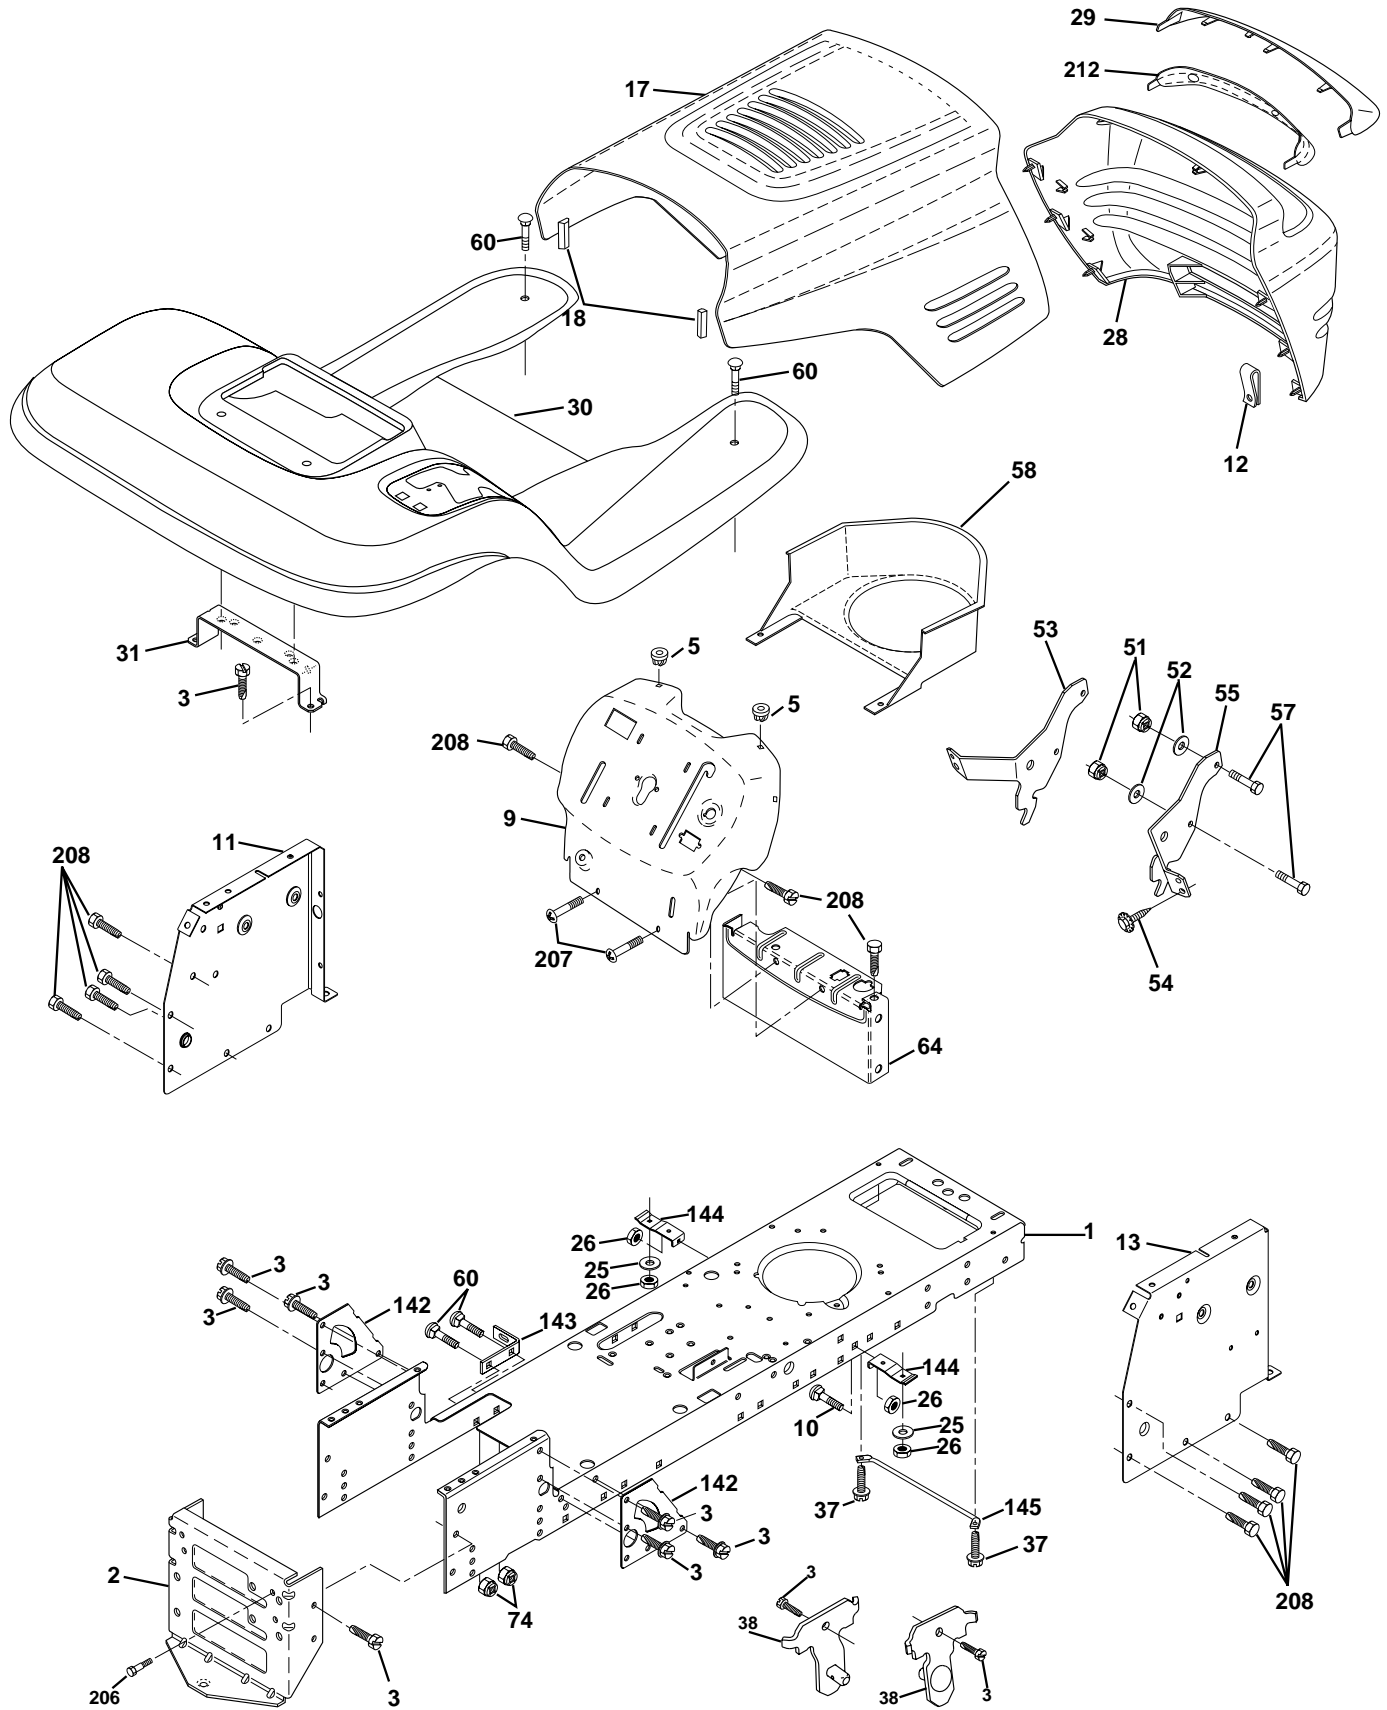

REPAIR PARTS

TRACTOR - MODEL NO. LT12 (JLT12A), PRODUCT NO. 954 13 00-44

CHASSIS AND ENCLOSURES

REPAIR PARTS

TRACTOR - MODEL NO. LT12 (JLT12A), PRODUCT NO. 954 13 00-44 CHASSIS AND ENCLOSURES

KEY NO.	PART NO.	DESCRIPTION
1	532169830	Chassis Weldment
2	532169061	Drawbar
3	817060612	Screw 3/8-16 x .75 SMGML
5	532155272	Bumper Hood/Dash
9	532172151	Dash P/L
10	872140608	Bolt Carriage 3/8-16 x 1
11	532155927	Panel Dash Lh
12	532145660	Clip Tinnerman Grille P/L
13	532173025	Panel Dash Rh
17	532150760	Hood LT/PL with Louvers
18	532126938	Bumper Hood
25	819131312	Washer 13/32 X 13/16 X 12 Ga
26	873800600	Nut Lock Hex W/Ins 3/8-16 Unc
28	532169509	Grill/Lens Asm.
29	532166603	Lens LT/PL Grille Shark Plain
30	532172157	Fender Footrest
31	532139976	Bracket Support Fender
37	817490508	Screw Thdrol 6/16-18 x 1/2 TYT
38	532169834	Bracket, Asm. Pivot
51	873800400	Nut Lock Hex W/Ins 1/4-20
52	819091416	Washer 9/32 x 7/8 x 16 Ga.
53	532145201	Bracket Pnt. Pickoff LH
54	532161464	Screw Hex Wshd 8-18 x 7/8
55	532145202	Bracket Grille Pickoff RH
57	874780412	Bolt Hex 1/4-20 x 3/4
58	532150127	Duct Air Engine
60	872140606	Bolt Rdhd Sqnk 3/8-16unc x 3/4
64	532154798	Dash Lower STLT
74	873680600	Nut Crownlock 3/8-16 UNC
142	532165867	Plate Reinforcement STLT
143	532154966	Bracket Swaybar Chassis
144	532154207	Bracket Pnt Footrest STLT
145	532156524	Rod Pivot Chassis/Hood
206	532170165	Bolt Shoulder 5/16-18
207	817670508	Screw Thdrol 5/16-18 x 1/2
208	817670608	Screw Thdrol 3/8-16 x 1/2
212	532165919	Insert Lens Reflective
--	532005479	Plug Button

NOTE: All component dimensions given in U.S. inches
1 inch = 25.4 mm