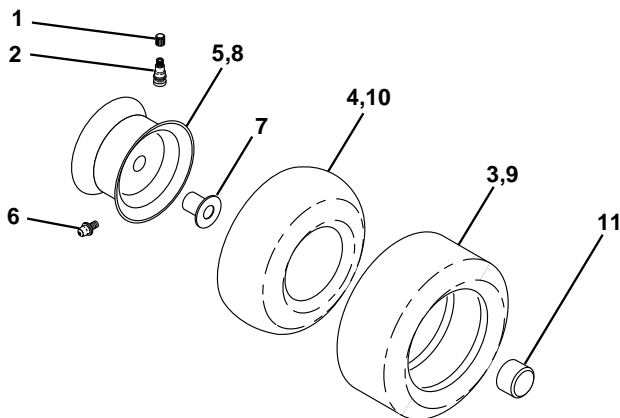

KEY NO.	PART NO.	DESCRIPTION
14	872050412	Bolt Rdhd Sqnk 1/4-20x1-1/2
15	532134300	Spacer Split 28x96 Yel Zinc
16	532121250	Spring Cprsn 1.27 Blk Pnt
17	532123976	Nut Lock 1/4 Lge Flg Gr 5 Zinc
21	532171852	Bolt SHLD 5/16-18 Unc-2A
22	873800500	Nut Hex Lock W/Ins 5/16-18
23	871110814	Bolt Hex
24	819171912	Washer 17/32 X 1-3/16 X 12 Ga.
25	532127018	Bolt Shoulder 5/16-18 X 62
26	810040800	Washer Lock Hvy HLCL Spr. 1/2

NOTE: All component dimensions given in U.S. inches.
1 inch = 25.4 mm

REPAIR PARTS

TRACTOR - MODEL NO. LT12 (JLT12A), PRODUCT NO. 954 13 00-44

DECALS

KEY NO.	PART NO.	DESCRIPTION	KEY NO.	PART NO.	DESCRIPTION
1	532126187	Decal 100 DBA	12	532159736	Decal Chassis Hot Muffler
2	532152262	Decal Grille	13	532159737	Decal Brake/Clutch Symbol LT
3	532175885	Decal Hood RH	14	532136832	Decal V-Belt Schematic
4	532175886	Decal Hood LH	15	532162598	Decal Drawbar Load Limit
5	532170832	Decal HP Engine	16	532140837	Decal Saddle Brake Parking
6	532145437	Decal Europe Stand CE	20	532145005	Decal Bat Dan/Psn
7	532175884	Decal, Ins. Strg Whl.	--	532171284	Pad Footrest LH STLT
8	532145494	Decal Mower Cutfinger	--	532171285	Pad Footrest RH STLT
9	532141761	Decal Fender Jonsered	--	532138311	Decal Handle Lift Height Adjust
10	532145498	Decal Read Owner's Manual Syms.	--	532176379	Manual Operator's (Euro.)
11	532162927	Decal Hood Insert B&S White	--	532176380	Manual Operator's (Scan.)

WHEELS & TIRES

KEY NO.	PART NO.	DESCRIPTION
1	532059192	Cap Valve Tire
2	532065139	Stem Valve
3	532106222	Tire F Ts 15 X 6 0 - 6 Service
4	532059904	Tube Front (Service Item Only)
5	532138336	Rim Asm 6"front Silver Service
6	532124957	Fitting Grease (Front Wheel Only)
7	532124959	Bearing Flange (Front Wheel Only)
8	532138337	Rim Asm 8"rear Silver Service
9	532124635	Tire R Ts 18x9 5-8 C Service
10	532124926	Tube Rear (Service Item Only)
11	532175039	Cap Axle Blk 1 50 X 1 00
--	532144334	Sealant, Tire (10 oz. Tube)