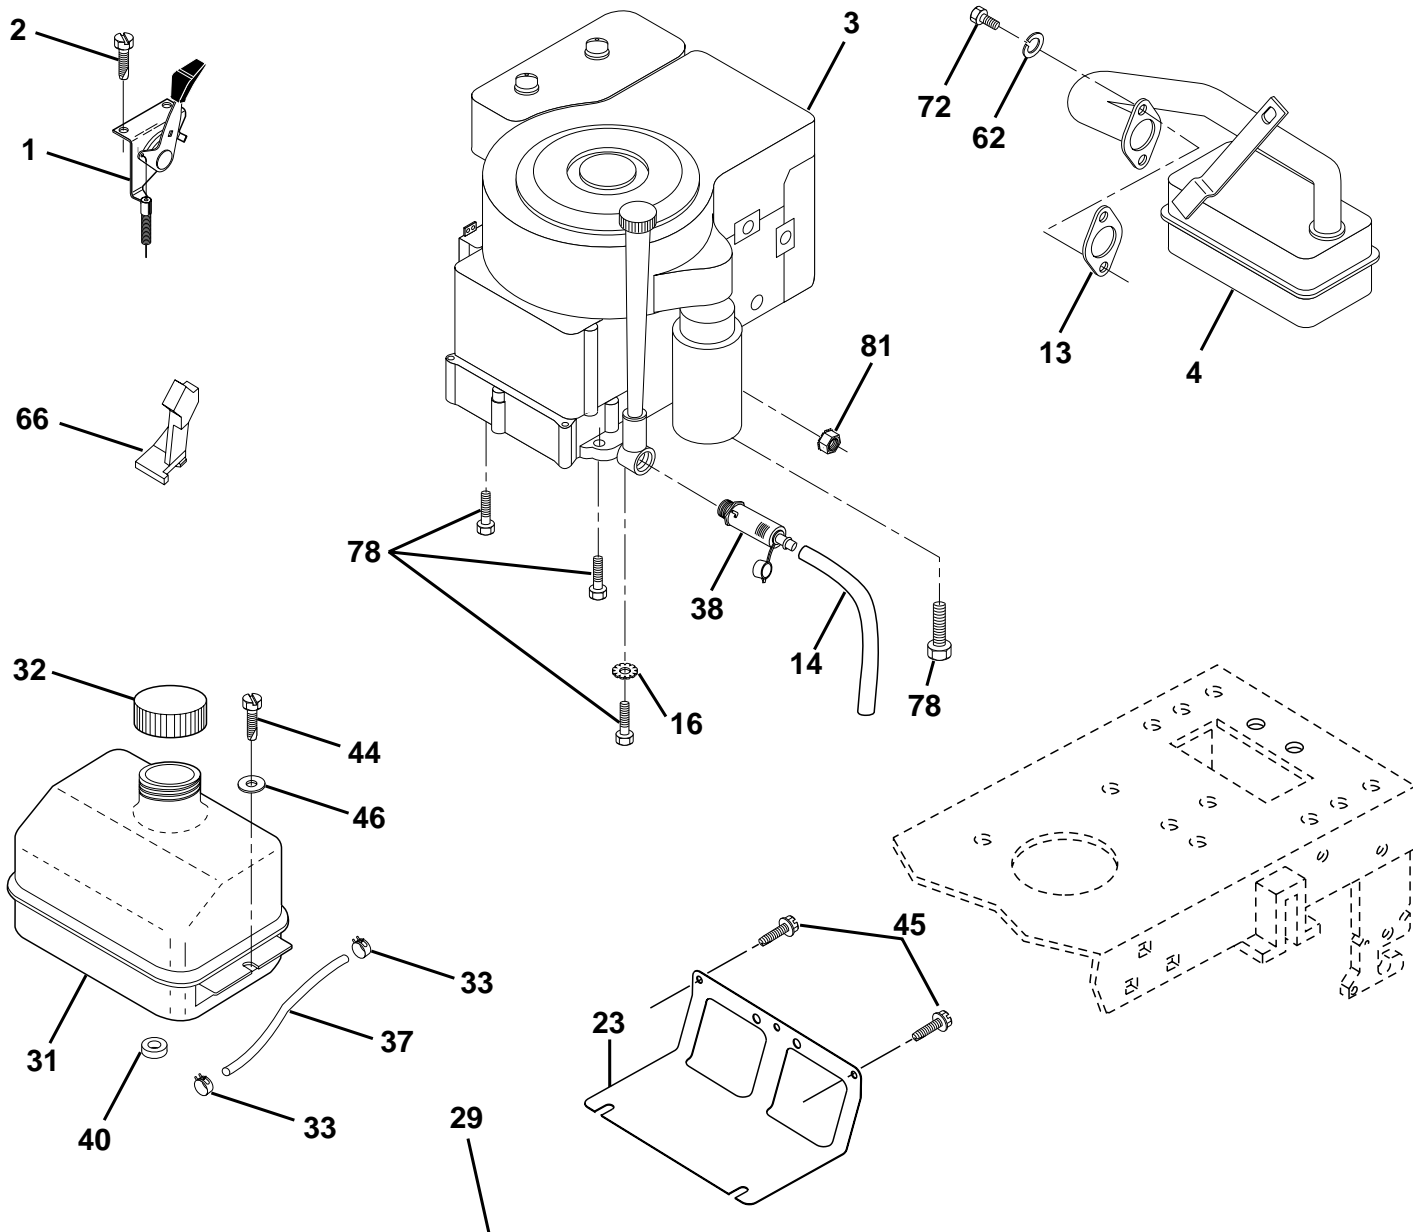

REPAIR PARTS

TRACTOR - MODEL NO. LT12 (JLT12A), PRODUCT NO. 954 13 00-44

ENGINE

OPTIONAL EQUIPMENT
Spark Arrester

REPAIR PARTS

TRACTOR - MODEL NO. LT12 (JLT12A), PRODUCT NO. 954 13 00-44

ENGINE

KEY NO.	PART NO.	DESCRIPTION
1	532170865	Control Th/ch LH Flag
2	817720410	Screw Hex Thd Cut 1/4-20x5/8 T
3	-----	Engine B&S Model No. 289707 (Order parts from engine manufacturer)
4	532137348	Muffler
13	532165291	Gasket
14	532148456	Tube Drain Oil Easy
16	811050600	Washer Lock Ext Tooth 3/8
23	532169837	Shield Brn/Dbr Guard
29	532137180	Kit Spark Arrestor (Flat Scrn)
31	532109202	Tank Fuel Front
32	532140527	Cap Asm Fuel W/sym Vented
33	532123487	Clamp Hose Black
37	532137040	Line Fuel 20"
38	532148315	Plug Drain Oil Easy
40	532124028	Bushing Snap Nyl Blk Fuel Line
44	817670412	Screw Hexwsh Thdrol 1/4-20x3/4
45	817000612	Screw 3/8-16 x 3/4
46	819091416	Washer 9/32 X 7/8 X 16 Ga
62	810040500	Washer Lock Hvy Hlcl Spr 5/16
66	532127951	Stop Throttle 3000 RPM
72	871070512	Screw Hexhd Cap 5/16-18 x 3/4
78	817060620	Screw 3/8-16 x 1-1/4 SMGML
81	873510400	Nut Keps Hex 1/4-20

NOTE: All component dimensions given in U.S. inches
1 inch = 25.4 mm