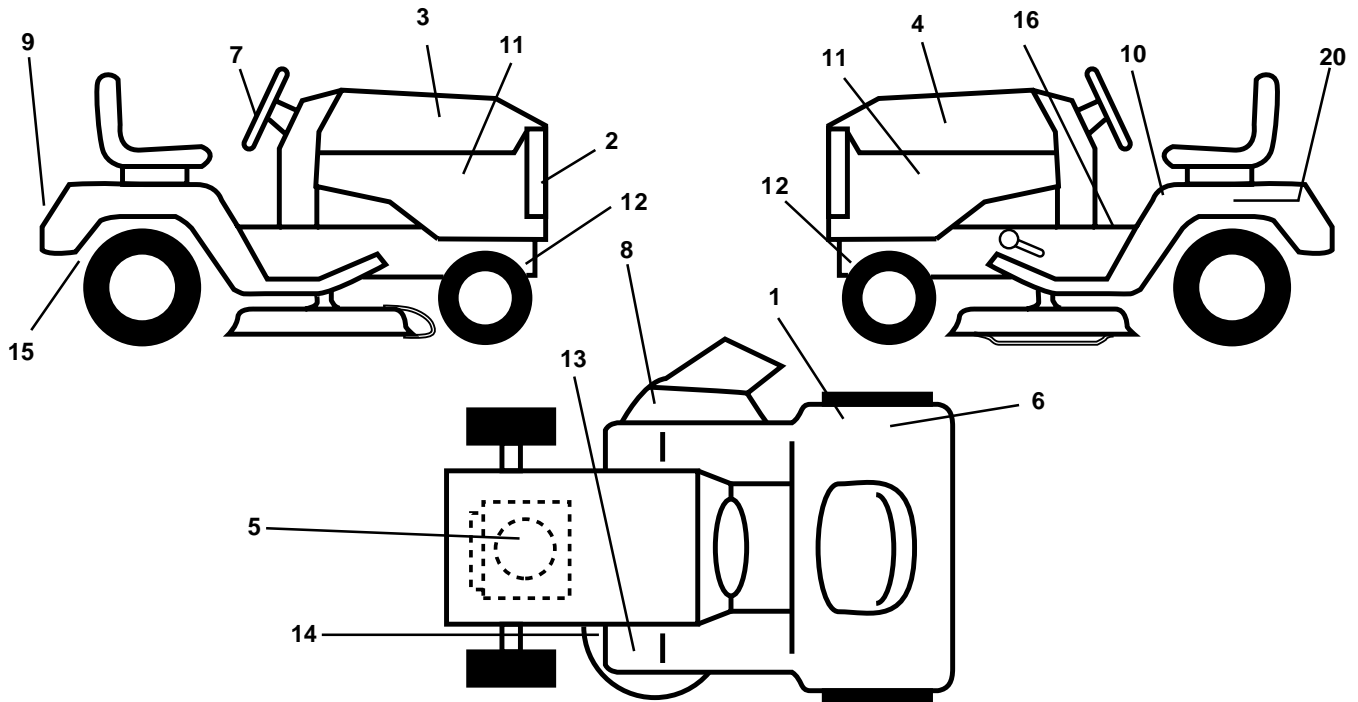

REPAIR PARTS

TRACTOR - MODEL NO. LT12 (JLT12A), PRODUCT NO. 954 13 00-44

DECALS

KEY NO.	PART NO.	DESCRIPTION	KEY NO.	PART NO.	DESCRIPTION
1	532126187	Decal 100 DBA	12	532159736	Decal Chassis Hot Muffler
2	532152262	Decal Grille	13	532159737	Decal Brake/Clutch Symbol LT
3	532175885	Decal Hood RH	14	532136832	Decal V-Belt Schematic
4	532175886	Decal Hood LH	15	532162598	Decal Drawbar Load Limit
5	532170832	Decal HP Engine	16	532140837	Decal Saddle Brake Parking
6	532145437	Decal Europe Stand CE	20	532145005	Decal Bat Dan/Psn
7	532175884	Decal, Ins. Strg Whl.	--	532171284	Pad Footrest LH STLT
8	532145494	Decal Mower Cutfinger	--	532171285	Pad Footrest RH STLT
9	532141761	Decal Fender Jonsered	--	532138311	Decal Handle Lift Height Adjust
10	532145498	Decal Read Owner's Manual Syms.	--	532176379	Manual Operator's (Euro.)
11	532162927	Decal Hood Insert B&S White	--	532176380	Manual Operator's (Scan.)