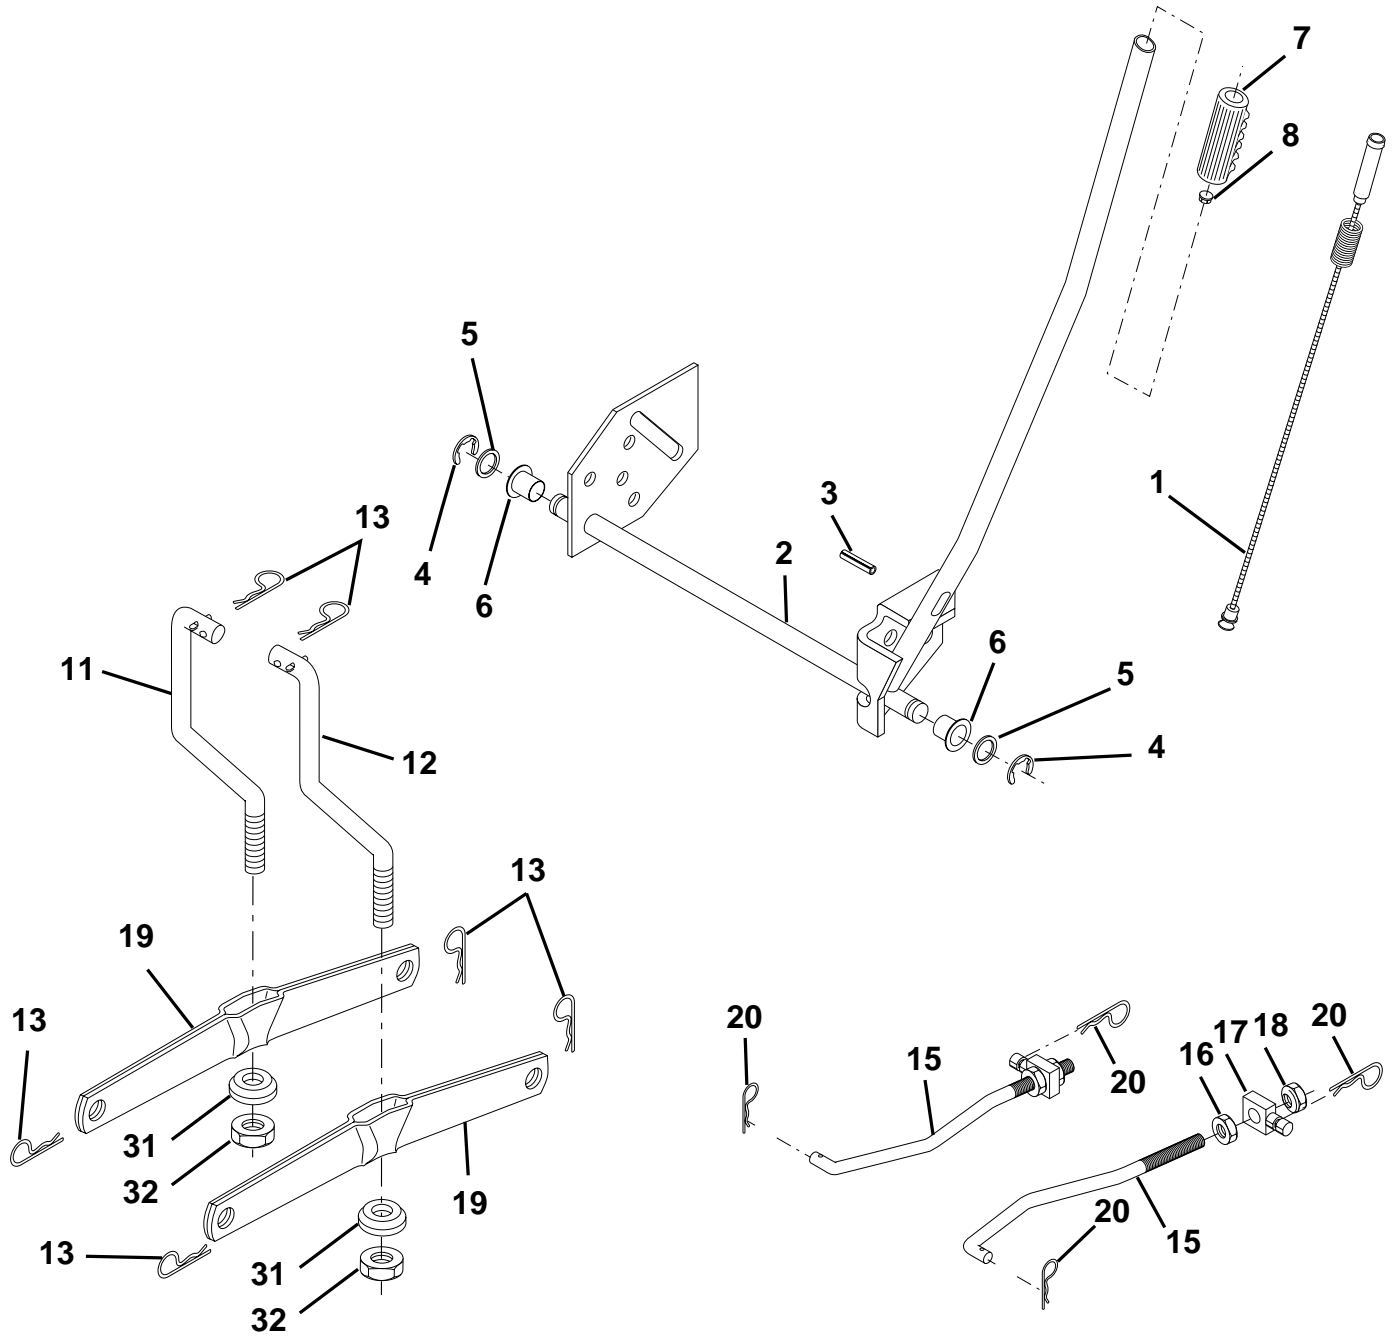

NOTE: All component dimensions given in U.S. inches
1 inch = 25.4 mm

REPAIR PARTS

TRACTOR - MODEL NO. LT12 (JLT12A), PRODUCT NO. 954 13 00-44

MOWER LIFT

REPAIR PARTS

TRACTOR - MODEL NO. LT12 (JLT12A), PRODUCT NO. 954 13 00-44