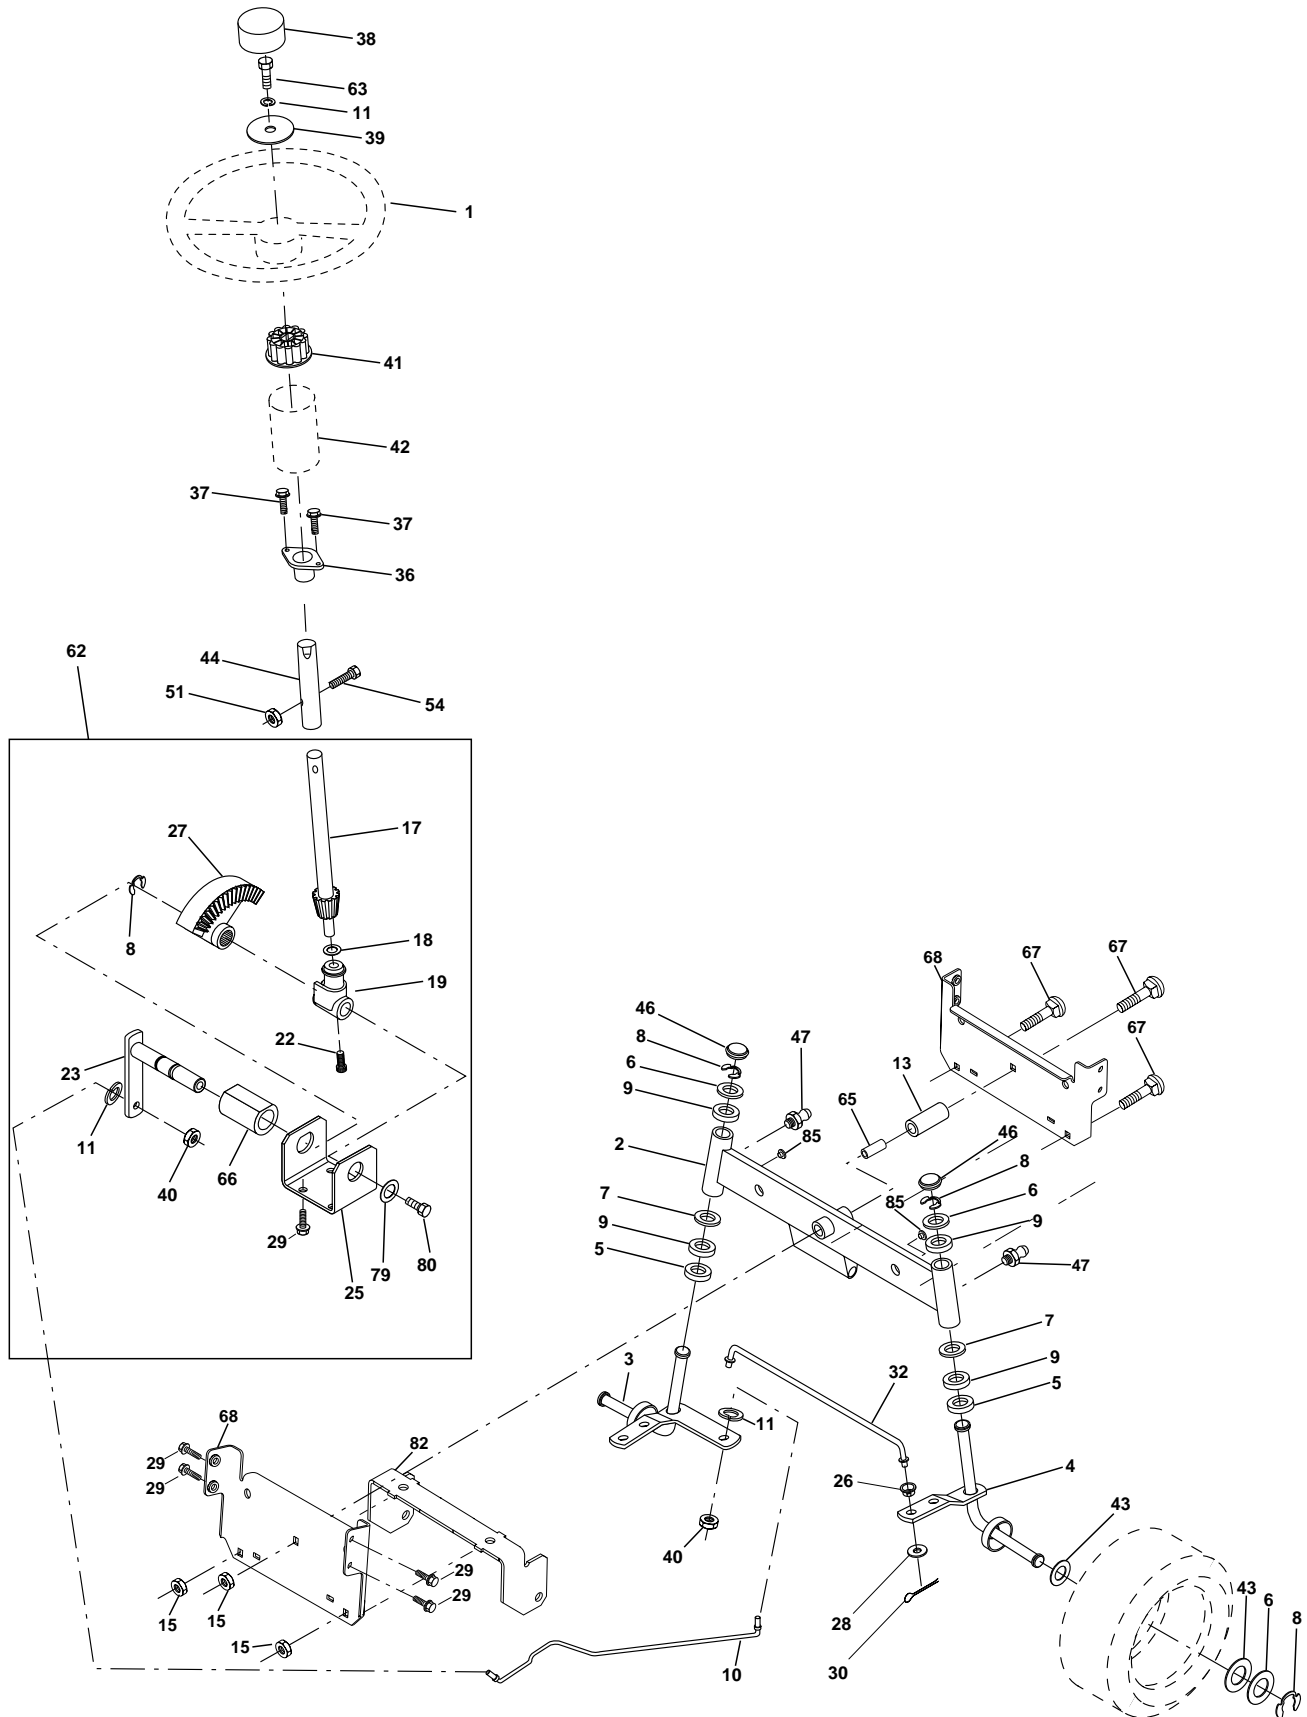

REPAIR PARTS

TRACTOR - MODEL NO. LT12 (JLT12A), PRODUCT NO. 954 13 00-44

STEERING ASSEMBLY

REPAIR PARTS

TRACTOR - MODEL NO. LT12 (JLT12A), PRODUCT NO. 954 13 00-44

STEERING ASSEMBLY

KEY NO.	PART NO.	DESCRIPTION
1	532172092	Wheel Steering
2	532154427	Axle Asm STMP Dropped STL
3	532169840	Spindle Asm LH
4	532169839	Spindle Asm RH
5	532124931	Bearing Race Thrust Harden
6	532121748	Washer 25/32 X 1-5/8 X 16 Ga
7	819272016	Washer 27/32 X 1-1/4 X 16 Ga
8	812000029	Ring Klip #t5304-75
9	532124937	Bearing Col Strg Blk
10	532169832	Link Drag
11	810040600	Washer Lock Hvy Hlcl Spr 3/8
13	532136518	Bearing Axle STL/GT
15	532145212	Nut Hexflange Lock
17	532156546	Shaft Asm Strg
18	532057079	Washer Thrust 515x 750x 033
19	532160395	Support Shaft
22	532165857	Screw Hex Wsh hd Torx
23	532165851	Shaft Asm Pittman
25	532154406	Bracket Steering
26	532126847	Bushing Link Drag Blk LR
27	532136874	Gear Sector
28	819131416	Washer 13/32 X 7/8 X 16 Ga
29	817060612	Screw 3/8-16x3/4 SMGML
30	876020412	Pin Cotter 1/8 X 3/4 Cad
32	532130465	Rod Tie Wire Form 19 75 Mech
36	532155099	Bushing Strg
37	532152927	Screw
38	532172093	Insert Cap Strg Wh
39	819133812	Washer 13/32 X 2-3/8 X 8 Ga
40	532124701	Lock nut
41	532100711	Adaptor Wheel Strg
42	532169633	Boot Steering Shaft
43	532121749	Washer 25/32 X 1 1/4 X 16 Ga
44	532153720	Extension Steering Shaft LR/LT
46	532121232	Cap Spindle Fr Top Blk
47	532124836	Fitting Grease
51	873800500	Nut Lock Hex w/Ins 5/16-18
54	874780520	Bolt Fin Hex 5/16-18 Unc x 1-1/4
62	532167902	Kit, Steering Assembly Svc
63	874780616	Bolt Fin Hex 3/8-16unc x 1 Gr. 5
65	532160367	Spacer Axle
66	532154404	Bearing Arm Pittman
67	872110618	Bolt RDHD SQNK 3/8-16 x 2-1/4
68	532169827	Axle, Brace
79	819132012	Washer 13/32 x 1-1/4 x 12 Ga
80	874950612	Bolt Hex Nylon 3/8-16 x 3/4
82	532169835	Bracket Susp Chassis Front
85	532133835	Fastner Christmas Tree

NOTE: All component dimensions given in U.S. inches.
1 inch = 25.4 mm.