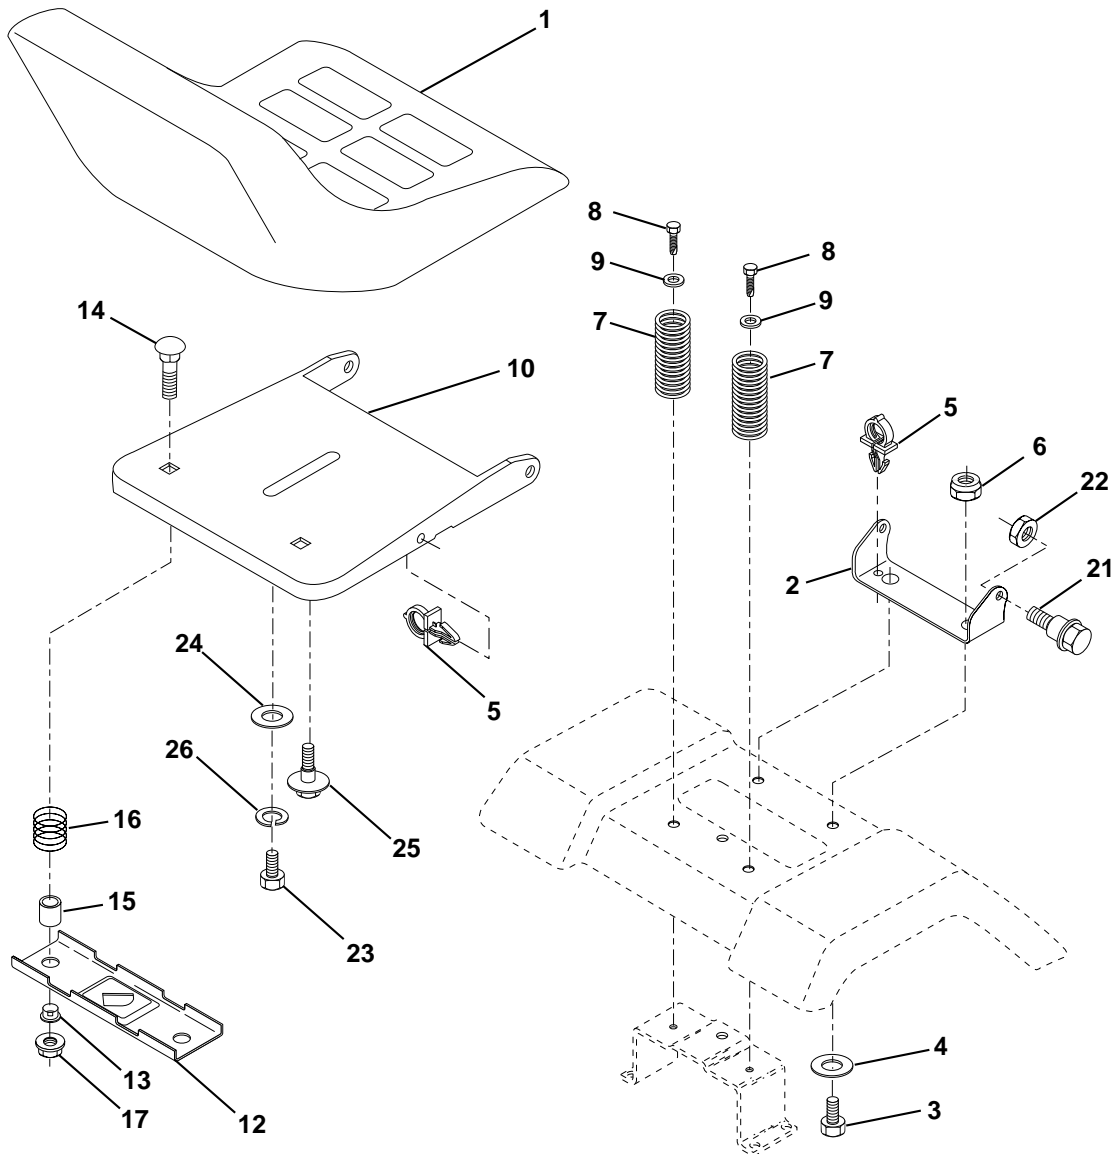

ENGINE

KEY NO.	PART NO.	DESCRIPTION
1	532170865	Control Th/ch LH Flag
2	817720410	Screw Hex Thd Cut 1/4-20x5/8 T
3	-----	Engine B&S Model No. 289707 (Order parts from engine manufacturer)
4	532137348	Muffler
13	532165291	Gasket
14	532148456	Tube Drain Oil Easy
16	811050600	Washer Lock Ext Tooth 3/8
23	532169837	Shield Brn/Dbr Guard
29	532137180	Kit Spark Arrestor (Flat Scrn)
31	532109202	Tank Fuel Front
32	532140527	Cap Asm Fuel W/sym Vented
33	532123487	Clamp Hose Black
37	532137040	Line Fuel 20"
38	532148315	Plug Drain Oil Easy
40	532124028	Bushing Snap Nyl Blk Fuel Line
44	817670412	Screw Hexwsh Thdrol 1/4-20x3/4
45	817000612	Screw 3/8-16 x 3/4
46	819091416	Washer 9/32 X 7/8 X 16 Ga
62	810040500	Washer Lock Hvy Hlcl Spr 5/16
66	532127951	Stop Throttle 3000 RPM
72	871070512	Screw Hexhd Cap 5/16-18 x 3/4
78	817060620	Screw 3/8-16 x 1-1/4 SMGML
81	873510400	Nut Keps Hex 1/4-20

NOTE: All component dimensions given in U.S. inches
1 inch = 25.4 mm

REPAIR PARTS

TRACTOR - MODEL NO. LT12 (JLT12A), PRODUCT NO. 954 13 00-44

SEAT ASSEMBLY

KEY NO.	PART NO.	DESCRIPTION
1	532140116	Seat
2	532140551	Bracket Pivot Seat 8 720
3	871110616	Bolt Fin Hex 3/8-16 Unc x 1
4	819131610	Washer 13/32 X 1 X 10 Ga
5	532145006	Clip Push-In
6	873800600	Nut Hex w/Ins. 3/8-16 Unc
7	532124181	Spring Seat Cprsn 2 250 Blk Zi
8	817000616	Screw 3/8-16 x 1.5 SMGML
9	819131614	Washer 13/32 X 1 X 14 Ga.
10	532174894	Pan Seat
12	532121246	Bracket Mounting Switch
13	532121248	Bushing Snap Blk Nyl 50 Id

KEY NO.	PART NO.	DESCRIPTION
14	872050412	Bolt Rdhd Sqnk 1/4-20x1-1/2
15	532134300	Spacer Split 28x96 Yel Zinc
16	532121250	Spring Cprsn 1.27 Blk Pnt
17	532123976	Nut Lock 1/4 Lge Flg Gr 5 Zinc
21	532171852	Bolt SHLD 5/16-18 Unc-2A
22	873800500	Nut Hex Lock W/Ins 5/16-18
23	871110814	Bolt Hex
24	819171912	Washer 17/32 X 1-3/16 X 12 Ga.
25	532127018	Bolt Shoulder 5/16-18 X 62
26	810040800	Washer Lock Hvy HLCL Spr. 1/2