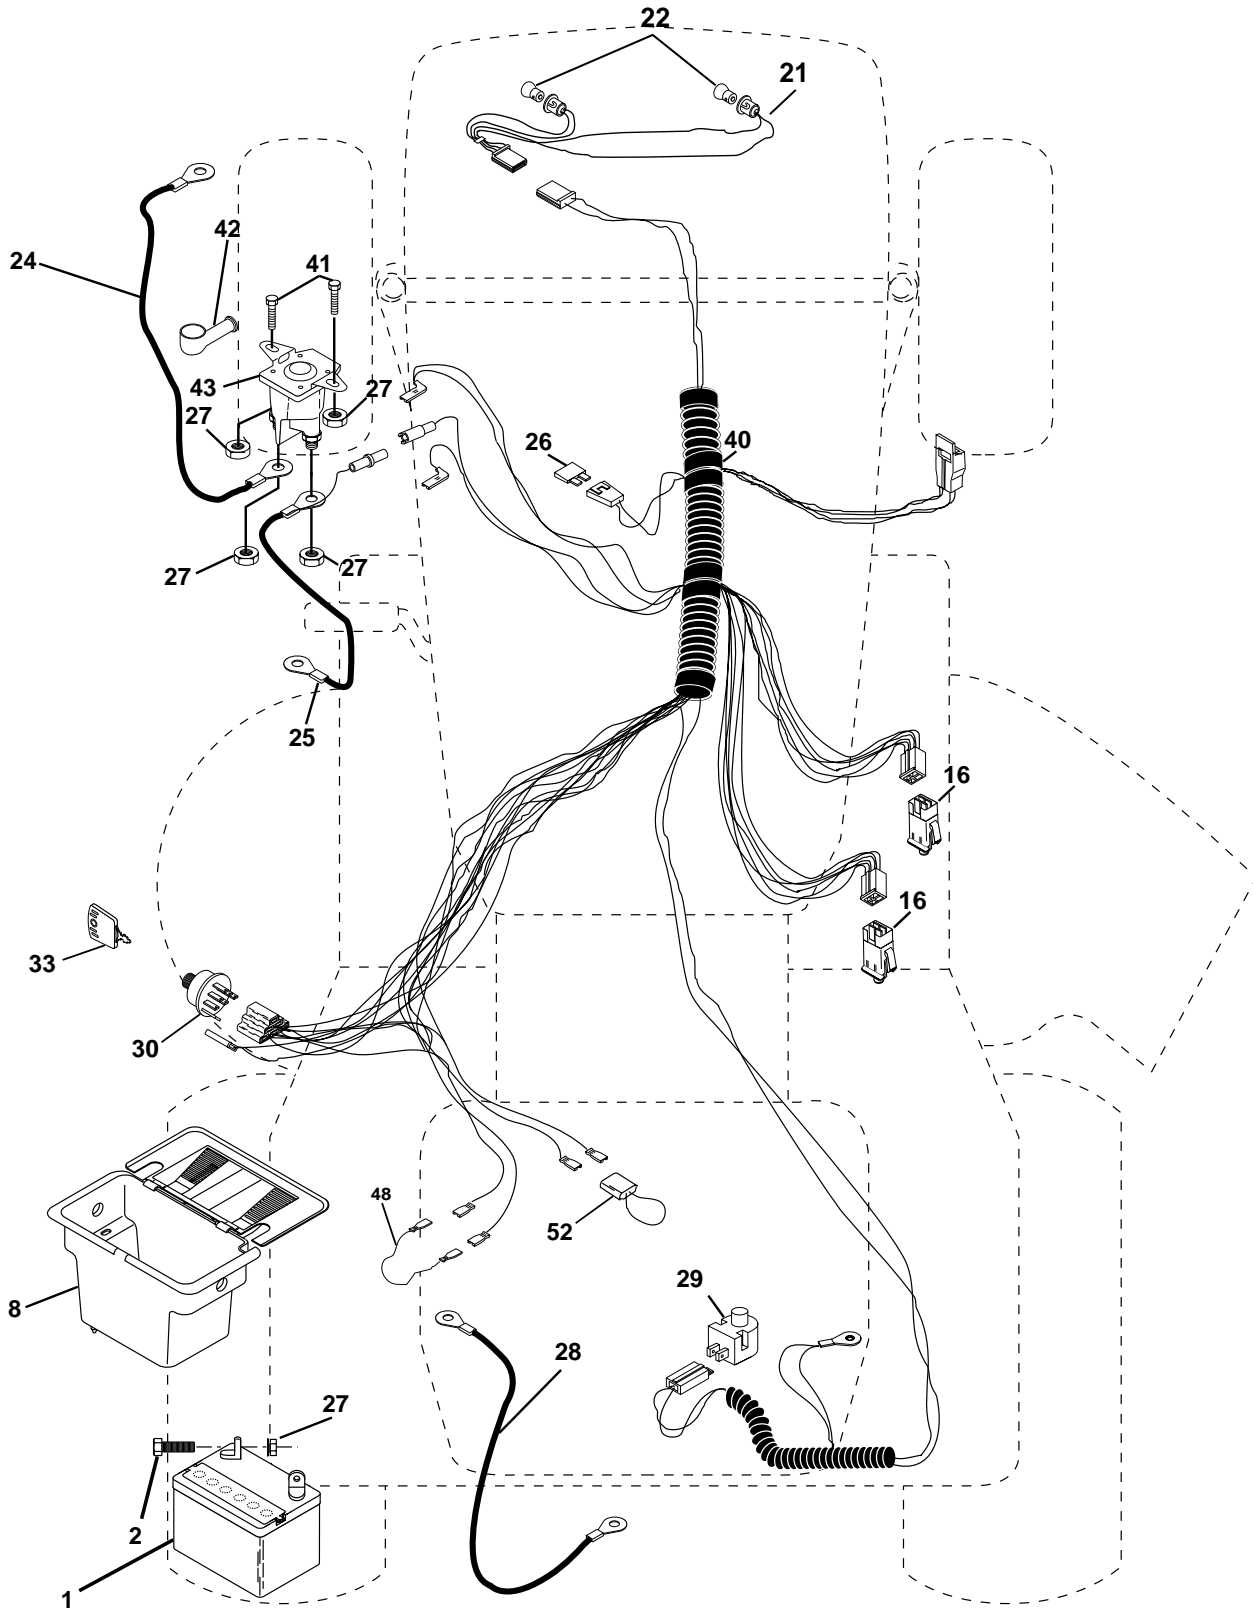

REPAIR PARTS

TRACTOR - MODEL NO. LT12 (JLT12A), PRODUCT NO. 954 13 00-44

ELECTRICAL

REPAIR PARTS

TRACTOR - MODEL NO. LT12 (JLT12A), PRODUCT NO. 954 13 00-44

ELECTRICAL

KEY NO.	PART NO.	DESCRIPTION
1	532144925	Battery 12 Volt 25 AMP
2	874760412	Bolt Hex Hd 1/4-20unc X 3/4
8	532156417	Case Battery Mech Hinge
16	532153664	Switch Interlock Push-In
21	532166182	Harness Asm Light W/4152j
22	532004152	Bulb Light #1156
24	532124780	Cable Battery 6 Ga 11" red
25	532146147	Cable Battery 6 Ga 44" red w/16 wire
26	532175158	Fuse 20 AMP
27	873510400	Nut Keps Hex 1/4-20 Unc
28	532124773	Cable Ground 6 Ga 12" black
29	532121305	Switch Plunger Nc Gray
30	532175566	Switch Ign
33	532140401	Key Ign
40	532170217	Harness Ign.
41	871110408	Bolt Blk Fin Hex 1/4 - 20 x 1/2
42	532131563	Cover Terminal Red
43	532175141	Solenoid
48	532140844	Adapter Ammeter
52	532141940	Protection Wire Loop

NOTE: All component dimensions given in U.S. inches.
1 inch = 25.4 mm.