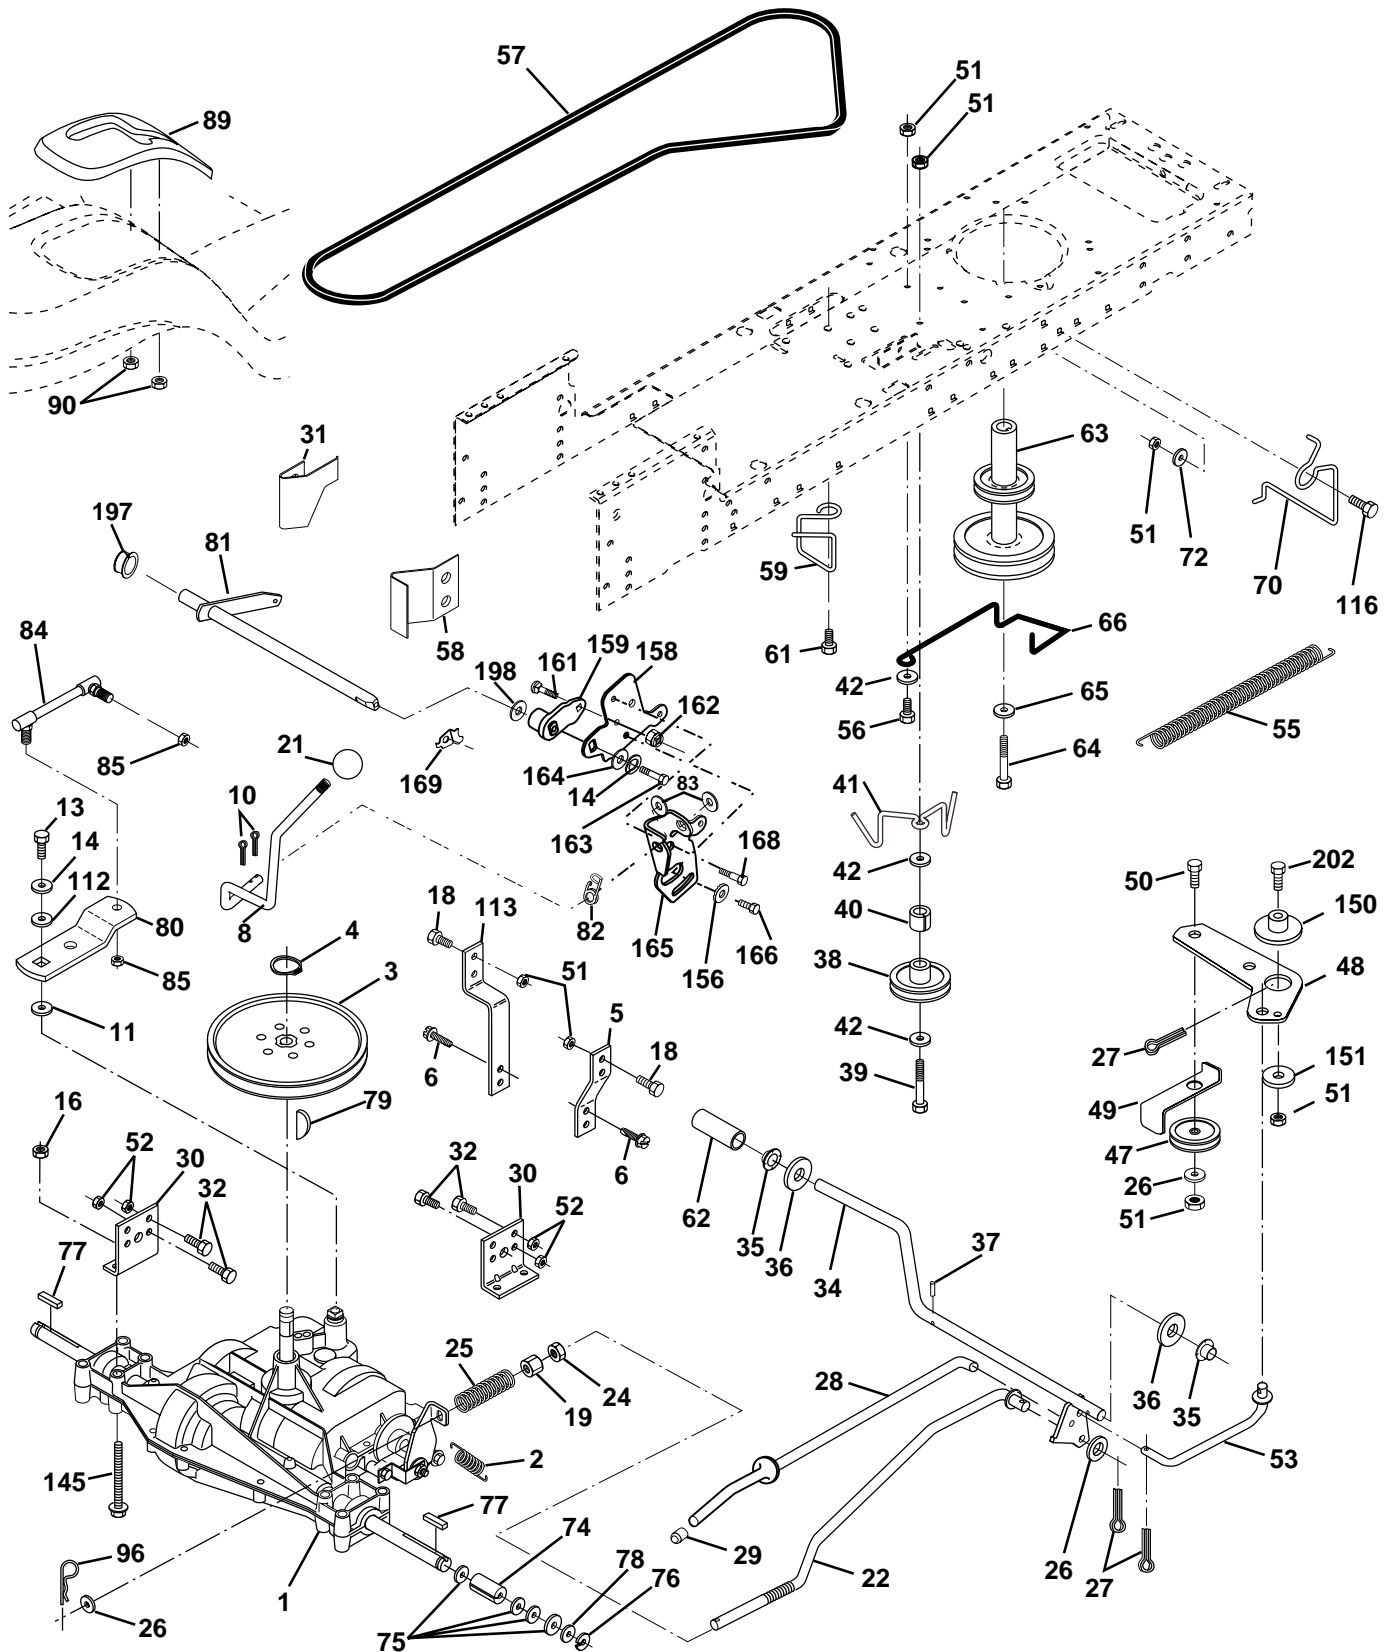

REPAIR PARTS

TRACTOR - MODEL NO. LT12 (JLT12A), PRODUCT NO. 954 13 00-44

DRIVE

REPAIR PARTS

TRACTOR - MODEL NO. LT12 (JLT12A), PRODUCT NO. 954 13 00-44

DRIVE

KEY NO.	PART NO.	DESCRIPTION	KEY NO.	PART NO.	DESCRIPTION
1	-----	Transaxle Peerless 205-544C Order parts from transaxle manufacturer	61	817060612	Screw 3/8-16 x .75
2	532146682	Spring Return Brake T/a Zinc	62	532124872	Cover Pedal Round
3	532123666	Pulley Transaxle 18" tires	63	532140186	Engine Pulley LT/YT
4	812000028	Ring Retainer# 5100-62	64	871170764	Bolt Hex
5	532121520	Strap Torque 30 Degrees	65	810040700	Washer Lock Hvy Hlcl Spr 7/16
6	817060512	Screw Thdrol 5/16-18	66	532154778	Keeper Belt Engine Foolproof
8	532165866	Rod Shift Fender Adjust Lt	70	532134683	Guide Belt Mower Drive RH
10	876020416	Pin Cotter 1/8 X 1 Cad	72	819132012	Washer 13/32 X 1-1/4 X 12 Ga
11	532105701	Washer Plate Shf 388 Sq Hole	74	532137057	Spacer Axle
13	874550412	Bolt 1/4-28 Unf Gr 8 W/Patch	75	532121749	Washer 25/32 X 1 1/4 X 16 Ga
14	810040400	Washer Lock Hvy Helical	76	812000001	E-ring#5133-75
16	873800500	Nut Lock Hex w/lns 5/16-18	77	532123583	Key Square 2 0 X 1845/ 1865
18	874780616	Bolt, Fin Hex 3/8-16 UNC x 1 Gr. 5	78	532121748	Washer 25/32 X 1-5/8 X 16 Ga
19	873800600	Nut Lock 3/8-16 Unc	79	532125096	Key Woodruff #9 3/16 x 3/4
21	532121274	Knob	80	532131486	Arm Shift
22	532130804	Rod Brake Blk Zinc 26 840	81	532165594	Shaft Asm Cross 18"t
24	873350600	Nut Hex Jam 3/8-16 Unc	82	532165711	Spring Torsion T/a
25	532106888	Spring Rod Brake 2 00 Zinc	83	819171216	Washer 17/32 X 3/4 X 16 Ga
26	819131316	Washer 13/32 X 13/16 X 16 Ga	84	532166228	Link Transaxle
27	876020412	Pin Cotter 1/8 X 3/4 Cad	85	532150360	Nut Lock Center 1/4 - 28 FNTHD
28	532145204	Rod Brake Parking LT/YT	89	532176579	Console Shift STLT
29	532071673	Cap Brake Parking Black	90	532124346	Nut Self-thd Wsh-hd 1/4 Zinc
30	532174973	Bracket Mtg Transaxle	96	532124788	Retainer Spring 1"
31	532127275	Keeper Belt LH	112	819091210	Washer 9/32 x 3/4 x 10 Ga.
32	874760512	Bolt Hex Hd 5/16-18unc X 3/4	113	532127285	Strap Torque LT
34	532155071	Shaft Asm Pedal Foot	116	872110610	Bolt Rdhd Sq Neck 3/8-16 x 1.25
35	532120183	Bearing Nylon Blk 629 Id	145	874490540	Bolt Hex 5/16-18 Gr. 5
36	819211616	Washer 21/32 X 1 X 16 Ga	150	532165850	Bushing Bellcrank Grd Drive
37	532124963	Pin Roll 3/16 X 1"	151	819133210	Washer 13/32 x 2 x 10 Ga.
38	532131494	Pulley Idler Flat	156	532166002	Washer Srrted 5/16ID x 1.125
39	874760644	Bolt Fin Hex 3/8-16 Unc x 2-3/4	158	532165589	Bracket Shift Mount
40	532124965	Spacer Split 395 X 59 Bzp	159	532165494	Hub Tapered Flange Shift Lt
41	532165838	Keeper Belt Idler Flat	161	872140406	Bolt Rdhd Sqnc 1/4-20 x 3/4 Gr 5
42	819131312	Washer 13/32 X 13/16 X 12 Ga	162	873680400	Nut Crownlock 1/4-20 Unc
47	532127783	Pulley Idler V Groove Plastic	163	874780416	Bolt Hex Fin 1/4-20 Unc x 1 Gr 5
48	532154407	Bellcrank Clutch Grnd Driv	164	819091010	Washer 5/8 x .281 x 10 Ga
49	532123205	Retainer Belt Style Spring	165	532165623	Bracket Pivot Lever
50	874760624	Bolt Hex Hd 3/8-16unc X 1-1/2	166	532166880	Screw 5/16-18 x 5/8
51	873680600	Nut Crownlock 3/8-16 Unc	168	532165492	Bolt Shoulder 5/16-18 x .561
52	873680500	Nut Crownlock 5/16-18 Unc	169	532165580	Plate Fastening Lt
53	532105710	Link Clutch	197	532169613	Nyliner Snap-In
55	532105709	Spring Return Clutch 6 75	198	532169593	Washer Nyl 7/8 ID x 105"
56	874760620	Bolt Fin Hx 3/8-16 X 1/4	202	872110612	Bolt Carr. SH 3/8-16 x 1-1/2 Gr. 5
57	532130801	V-Belt Ground Drive 95 25			
58	532127274	Keeper Belt RH			
59	532169691	Keeper Belt Span Ctr			

NOTE: All component dimensions given in U.S. inches
1 inch = 25.4 mm