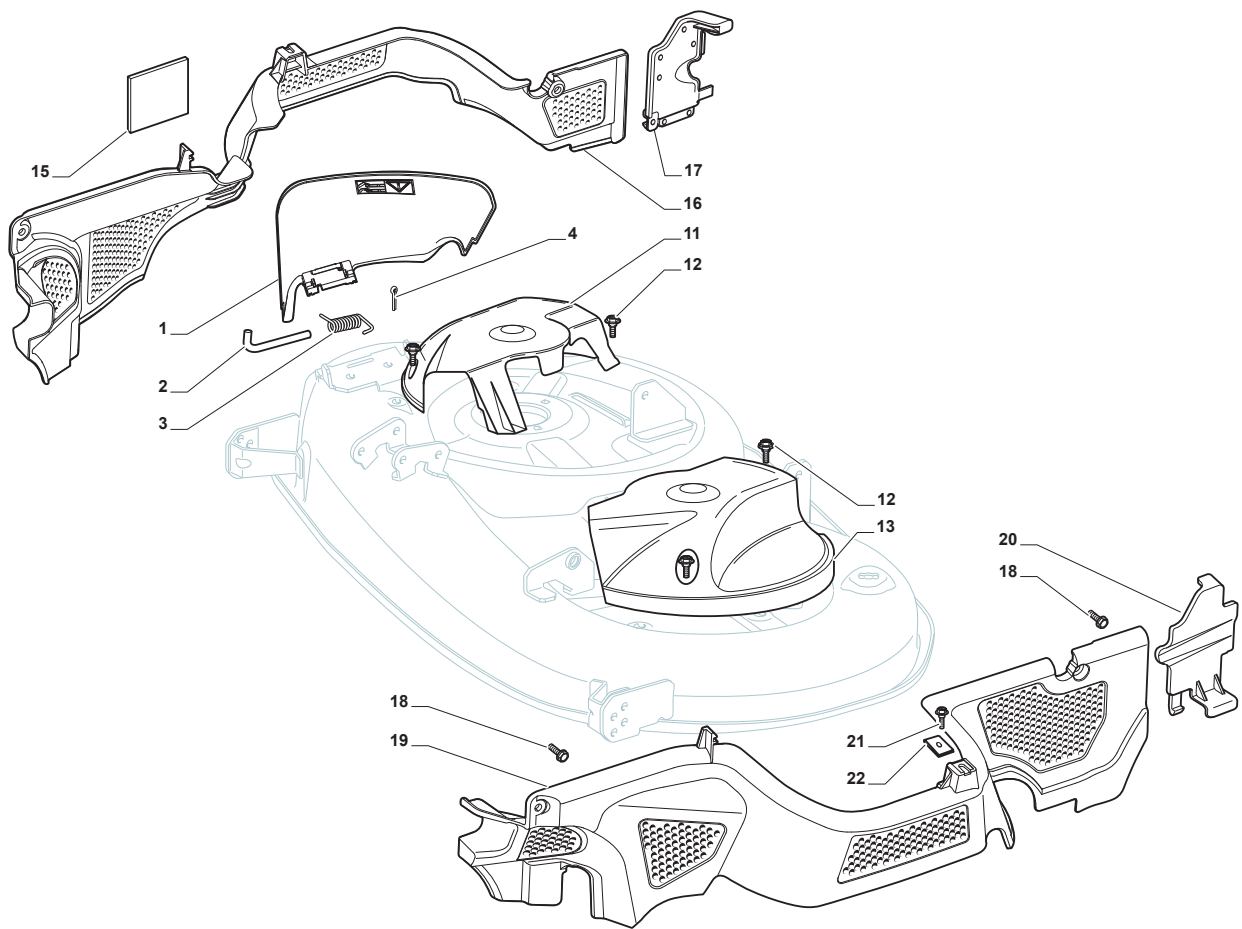

L 135BH

Ride-on SD 98-108 cm Cutting Plate

Issue 3 - 2017

Fig.	Q.ty	Part No	Description	Notes
69	2	112523060/0	Washer	
70	2	112154210/0	Nut	

Fig.	Q.ty	Part No	Description	Notes
1	1	325600077/2	Exit Protection	
2	1	125510073/0	Fulcrum Pin	
3	1	125430242/1	Spring	
4	1	112141418/0	Cotter Pin	
11	1	325600078/0	Right Belt Protection Carter	
12	4	125943006/0	Screw	
13	1	325600079/0	Left Belt Protection	
15	1	325600084/0	Guard	only 98cm
16	1	325060154/0	Case	
17	1	325600082/0	Guard	
18	4	125943011/0	Screw	
19	1	325060155/0	Case	
20	1	325600083/0	Guard	
21	2	127943051/0	Screw	
22	2	112437506/0	Plate	