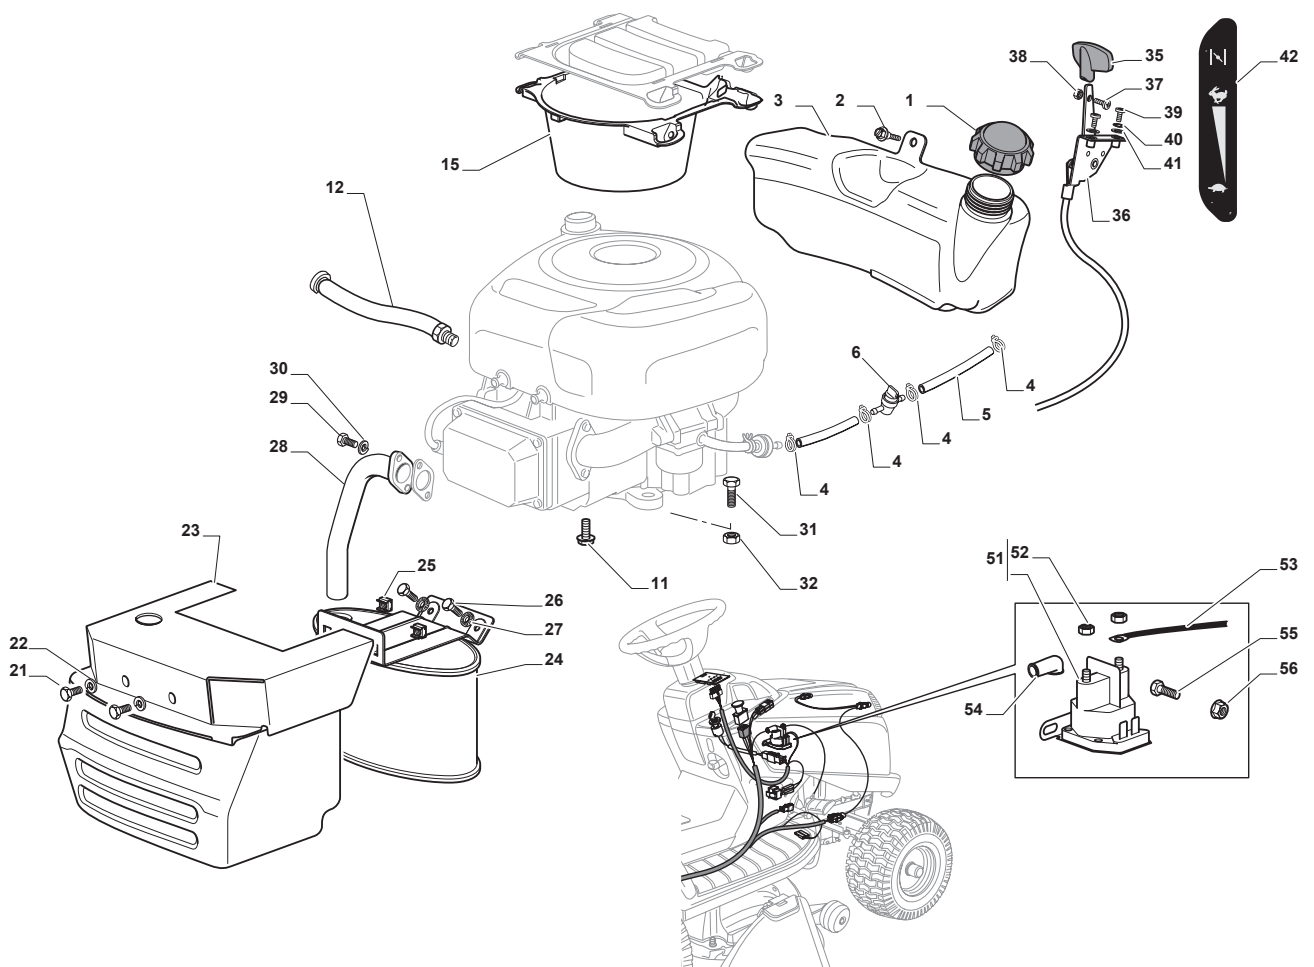

Fig.	Q.ty	Part No	Description	Notes
1	1	382564219/2	Cutting Plate Grey	
2	2	325033086/0	Water Hose Connection	
3	2	119035000/0	Or Ring	
4	2	382207204/1	Flange Assy	
5	2	125020804/0	Shaft	
6	4	119216040/0	Bearing	
7	2	325160501/0	Dust Cover Disc	
8	2	112609260/0	Seeger	
11	1	135061504/0	Belt	
12	2	125601571/0	Pulley	
13	2	112793102/0	Screw	
14	2	112540260/0	Grower	
15	2	125670007/0	Washer	
16	2	112139480/0	Feather	
17	6	112818700/0	Screw	
18	6	112154210/0	Nut	
21	1	112691900/0	Screw	
22	1	112524010/0	Washer	
23	1	112610800/0	Seeger	
24	1	119216048/0	Bearing	
25	1	125601586/0	Pulley	
26	1	125160056/0	Spacer	
27	1	325318232/0	Lever	
28	1	112293201/0	Nut	
29	1	112155020/0	Nut	
30	1	125670022/0	Washer	
31	1	125040635/0	Bushing	
32	1	382004618/0	Wire	
33	1	125160086/0	Spacer	
34	1	112523080/0	Washer	
35	1	112156602/0	Nut	
36	1	118399063/0	Electromagnetic Clutch	
37	1	112543000/0	Washer	
38	1	112737320/0	Screw	
39	1	125430277/0	Spring	
41	2	112692050/0	Screw	
42	2	112523060/0	Washer	
43	2	125510072/1	Spacer	
44	2	182700001/0	Levelling Small Wheel	
45	2	112293201/0	Nut	
51	2	382000565/0	Equalizer Rod	
52	8	325670008/1	Washer	
53	4	112156602/0	Nut	
61	2	112735694/0	Screw	
62	2	112523080/0	Washer	
63	2	122160400/0	Elastic Disc	
64	2	182004346/0	Mulching Blade	
65	2	125463200/0	Blade Hub	
66	2	112139100/0	Key	
67	2	325774665/0	Bracket	
68	2	112793102/0	Screw	

L 135BH

Ride-on SD 98-108 cm Cutting Plate

Issue 3 - 2017

Fig.	Q.ty	Part No	Description	Notes
69	2	112523060/0	Washer	
70	2	112154210/0	Nut	

Fig.	Q.ty	Part No	Description	Notes
1	1	325600077/2	Exit Protection	
2	1	125510073/0	Fulcrum Pin	
3	1	125430242/1	Spring	
4	1	112141418/0	Cotter Pin	
11	1	325600078/0	Right Belt Protection Carter	
12	4	125943006/0	Screw	
13	1	325600079/0	Left Belt Protection	
15	1	325600084/0	Guard	only 98cm
16	1	325060154/0	Case	
17	1	325600082/0	Guard	
18	4	125943011/0	Screw	
19	1	325060155/0	Case	
20	1	325600083/0	Guard	
21	2	127943051/0	Screw	
22	2	112437506/0	Plate	