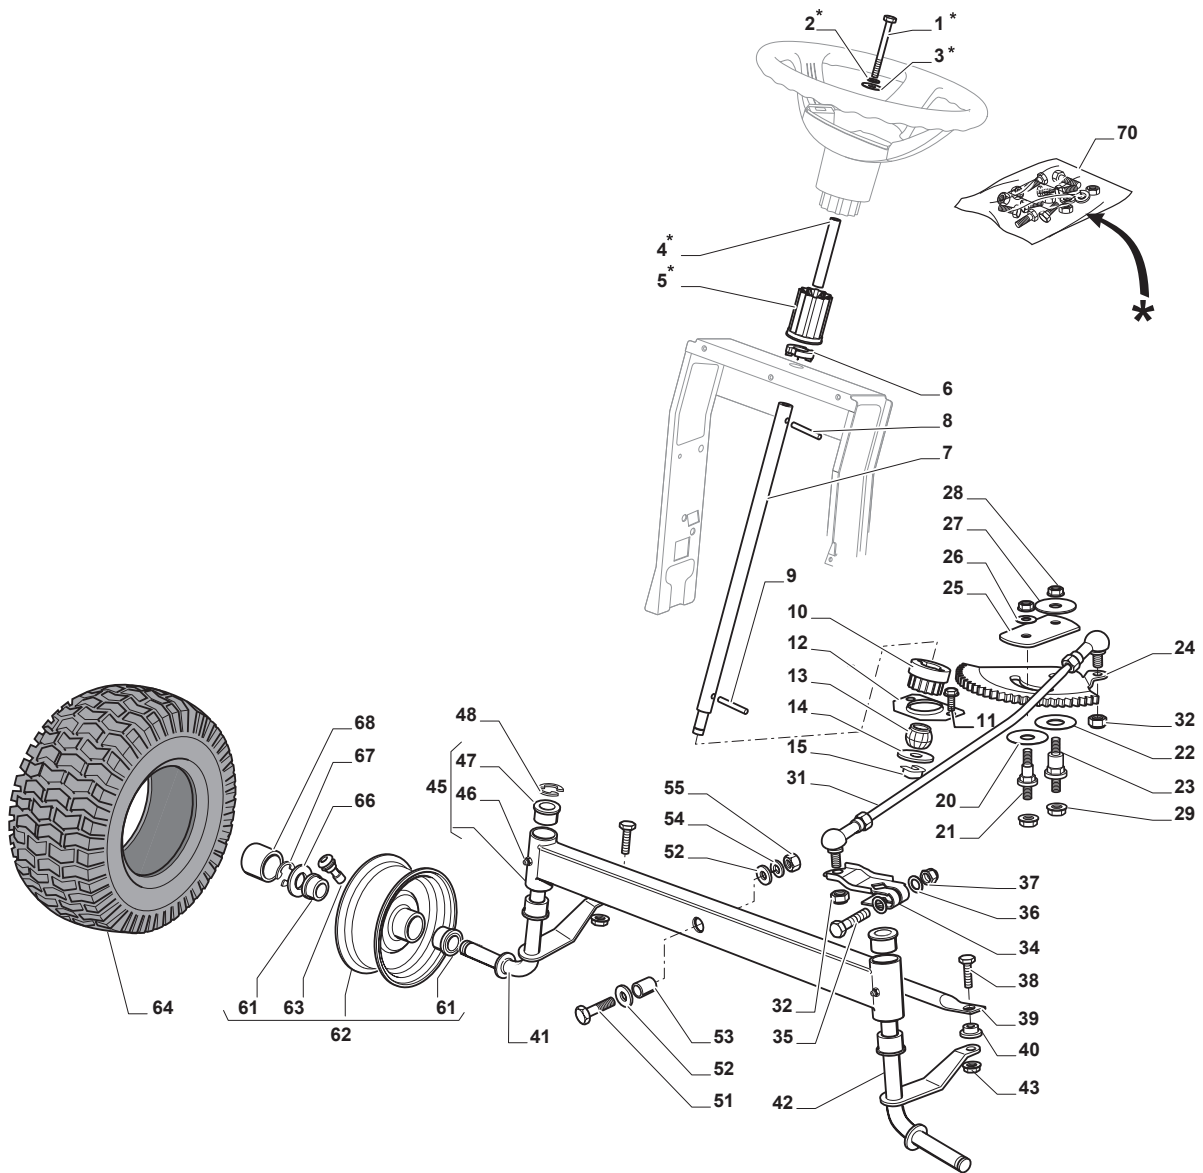

Fig.	Q.ty	Part No	Description	Notes
1	1	325076980/0	Upper Engine Hood Red	
2	1	325410901/0	Right Grill	
3	1	325410902/0	Left Grill	
4	1	325785365/0	Engine Hood Support	
5	4	112735403/0	Screw	
6	1	325263302/1	Air Intake Grill	
7	4	112728692/0	Screw	
8	1	325076911/1	Lower Engine Hood	
9	1	114365476/1	Light Label	
11	1	325785298/0	Dashboard Support	
12	4	125943010/0	Screw	
13	2	325270325/0	Guide	
14	2	112735599/0	Screw	
15	3	112735406/0	Screw	
16	3	112523040/0	Washer	
17	1	325120259/1	Dashboard	
18	2	125943010/0	Screw	
19	2	325260003/0	Grommet	
21	1	325120203/0	Cover	
25	1	325110478/0	Cover, Red	
26	1	125943010/0	Screw	
33	4	112735406/0	Screw	
34	1	325110477/0	Red Wheels Cover	
35	1	112437506/0	Plate	
36	2	125943010/0	Screw	
37	2	112735406/0	Screw	
38	2	112523040/0	Washer	
39	1	325547208/2	Plate	
40	2	125943010/0	Screw	
42	1	325110384/0	Right Footboard Cover	
43	1	325110385/0	Left Footboard Cover	
56	1	325207190/0	Cover	
57	4	112523050/0	Washer	
58	2	112735403/0	Screw	