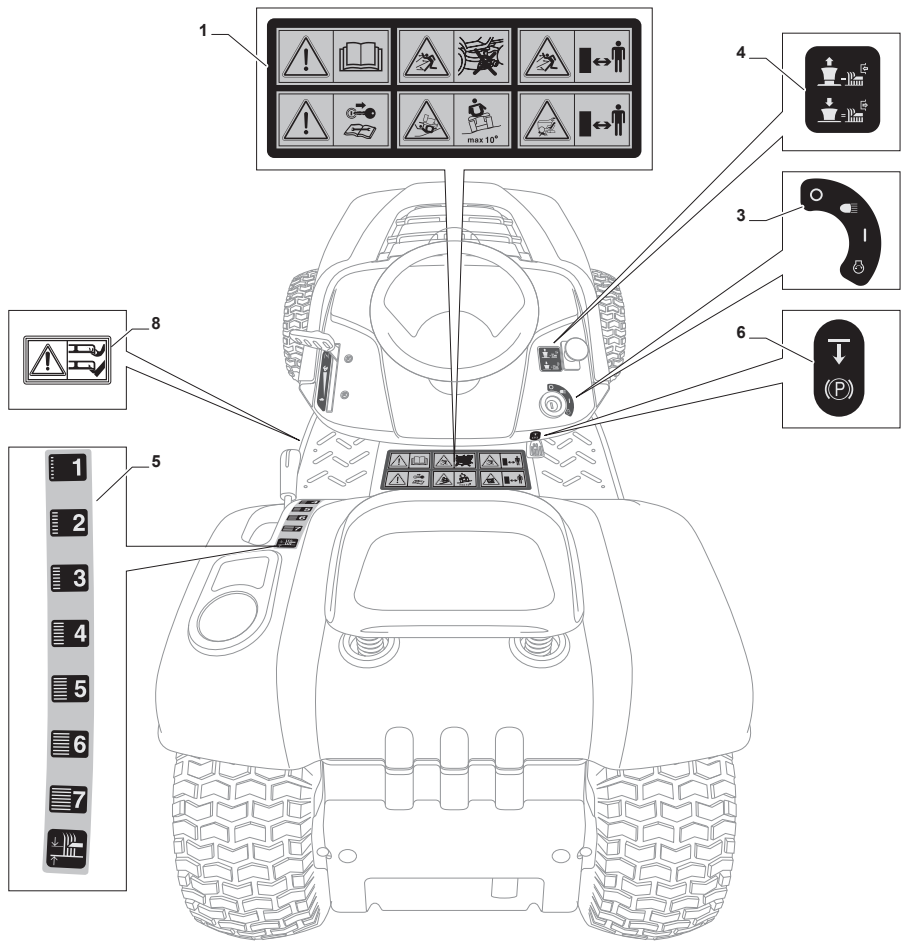

L 135BH

Ride-on SD 98-108 cm Labels

Issue 3 - 2017

Fig.	Q.ty	Part No	Description	Notes
1	1	114362365/1	Label	
3	1	114363699/0	Label	
4	1	114361438/0	Label	
5	1	114366142/0	Label	
6	1	114363700/0	Label	
8	1	114356699/1	Label