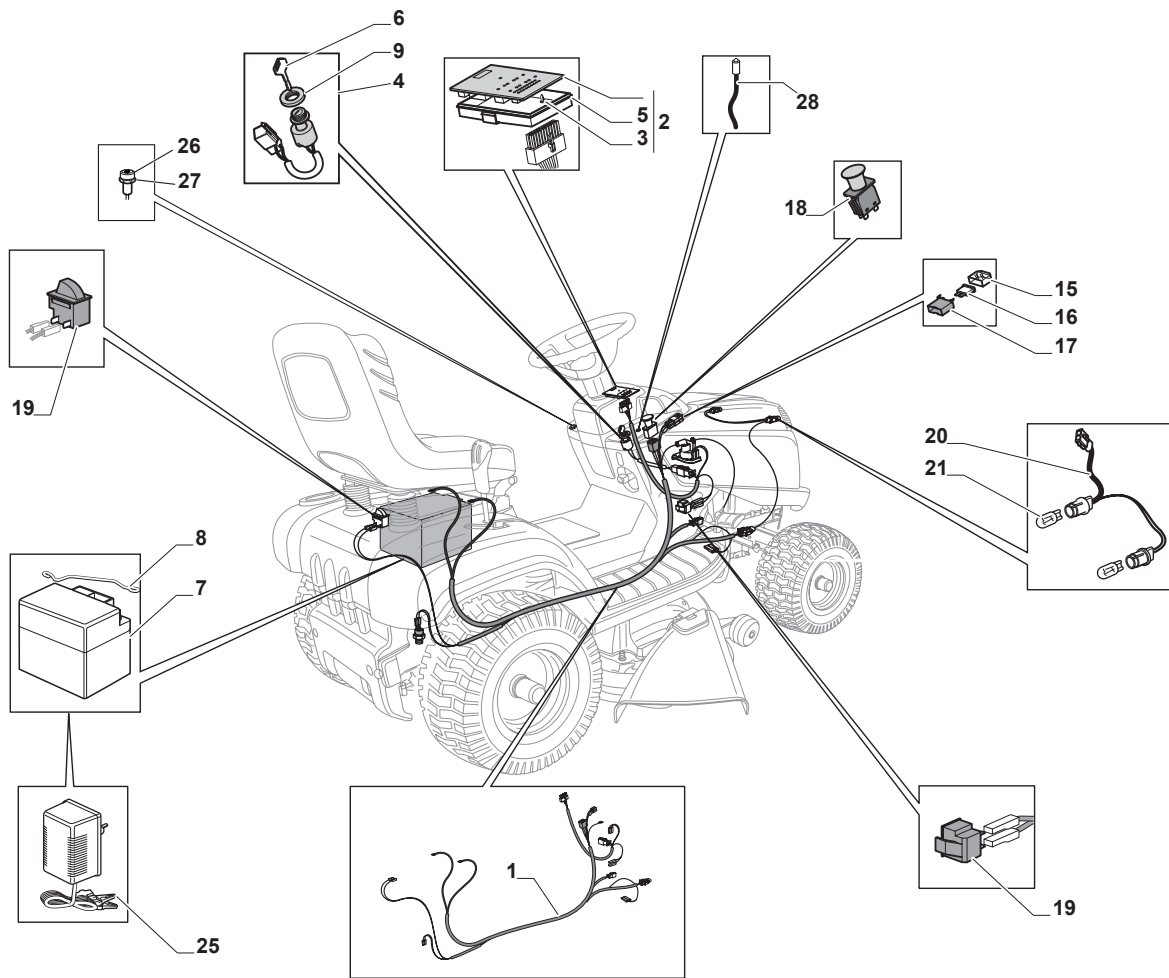

L 135BH

Ride-on SD 98-108 cm Cutting Plate

Issue 3 - 2017

Fig.	Q.ty	Part No	Description	Notes
69	2	112523060/0	Washer	
70	2	112154210/0	Nut	

Fig.	Q.ty	Part No	Description	Notes
1	1	325600077/2	Exit Protection	
2	1	125510073/0	Fulcrum Pin	
3	1	125430242/1	Spring	
4	1	112141418/0	Cotter Pin	
11	1	325600078/0	Right Belt Protection Carter	
12	4	125943006/0	Screw	
13	1	325600079/0	Left Belt Protection	
15	1	325600084/0	Guard	only 98cm
16	1	325060154/0	Case	
17	1	325600082/0	Guard	
18	4	125943011/0	Screw	
19	1	325060155/0	Case	
20	1	325600083/0	Guard	
21	2	127943051/0	Screw	
22	2	112437506/0	Plate	

Fig.	Q.ty	Part No	Description	Notes
1	1	125795001/1	Cap	
2	4	125943010/0	Screw	
3	1	325735126/0	Fuel Tank	
4	4	118375051/1	Fair Led	
5	1	325869057/0	Connecting Tube	
6	1	118562996/0	Shut out valve	
11	3	112735108/1	Screw	
12	1	1134-5827-01	Oil Drain Assy	
15	1	325108044/1	Conveyor	
21	2	112792611/0	Screw	
22	2	112540260/0	Grower	
23	1	382598047/0	Muffler Protection	
24	1	182750010/0	Muffler	
25	2	112360425/0	Nut	
26	2	112792611/0	Screw	
27	2	112540260/0	Grower	
28	1	118738224/0	Exhaust Conn. Tube	
29	2	112737450/0	Screw	
30	2	112540260/0	Grower	
31	1	112735108/1	Screw	
32	3	112154210/0	Nut	
35	1	325394531/0	Knob	
36	1	182000216/0	Accelerator	
37	1	112726389/0	Screw	
38	1	112290800/0	Nut	
39	2	112726389/0	Screw	
40	2	112540020/0	Washer	
41	2	112521310/0	Washer	
42	1	114363697/0	Label	
51	1	118736112/0	Solenoid	
52	2	112360352/0	Nut	
53	1	125065002/0	Cable	
54	1	118564864/1	Protection	
55	1	112790781/0	Screw	
56	2	112154510/0	Nut	