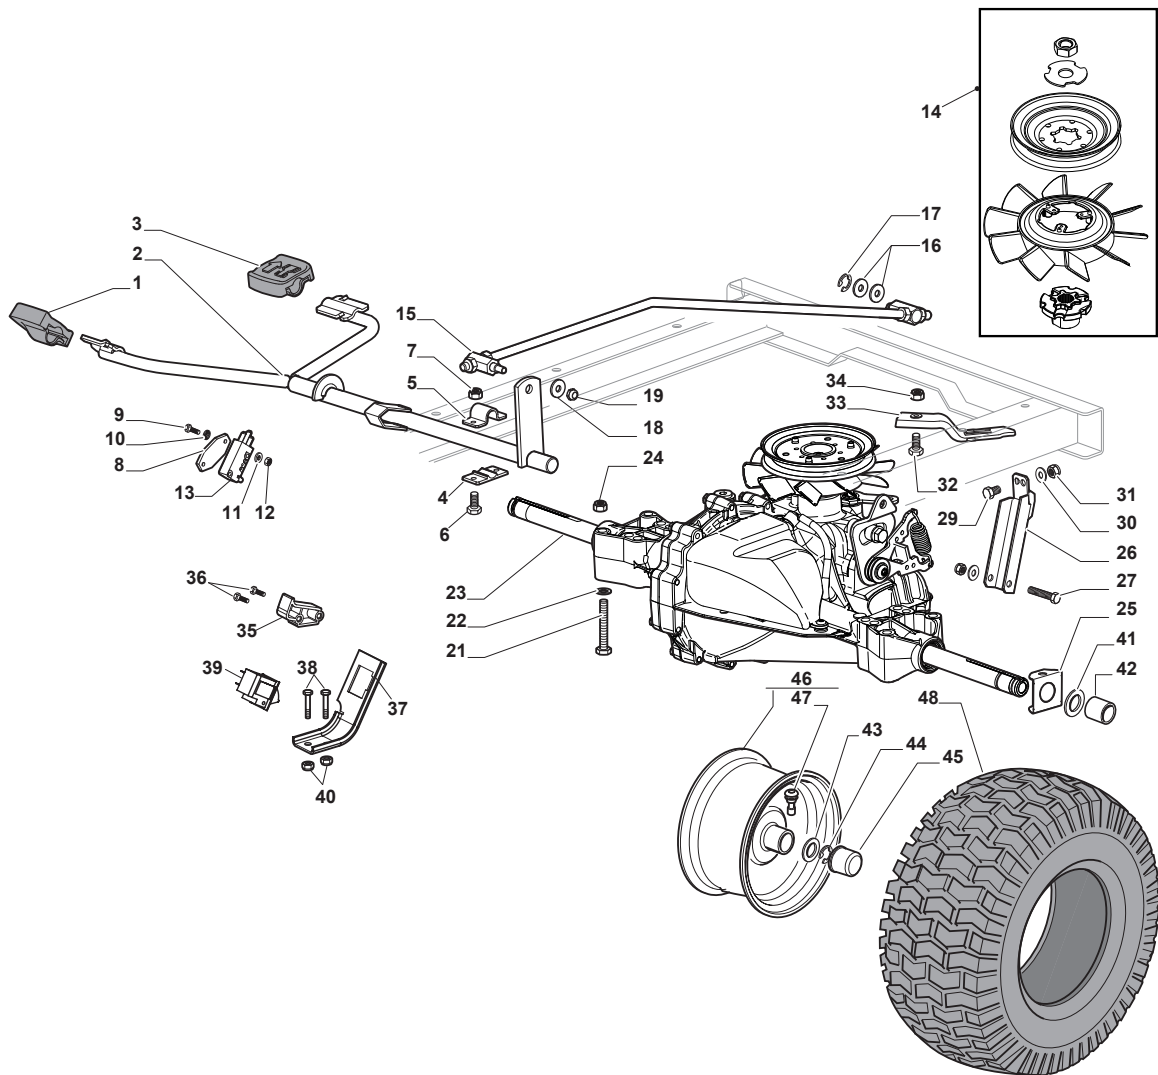

L 135BH

Ride-on SD 98-108 cm Steering

Issue 3 - 2017

Fig.	Q.ty	Part No	Description	Notes
67	2	112001010/0	Benzing Ring	
68	2	322110233/0	Hub Cover	
70	1	382180124/0	Outfit, Screws	

Fig.	Q.ty	Part No	Description	Notes
1	1	325110409/0	Clamp Cover	
2	1	382000641/0	Pedal	
3	4	112735599/0	Screw	
4	2	325547231/0	Plate	
5	1	382000576/0	Rod	
6	1	112521360/0	Washer	
7	1	112156602/0	Nut	
8	1	325670011/0	Antifriction Washer	
9	2	112155000/0	Nut	
10	1	125510116/0	Pin	
11	1	125160021/0	Spacer	
12	1	125601577/0	Pulley	
20	1	135062003/0	Belt	
21	1	325601599/0	Pulley	
22	1	112691400/0	Screw	
23	1	125160083/0	Spacer	
24	1	112523060/0	Washer	
25	1	112155000/0	Nut	
26	1	112155000/0	Nut	
27	1	112523060/0	Washer	
28	1	125601554/0	Pulley	
29	1	382318245/0	Lever	
30	1	112691600/0	Screw	
31	2	125038002/1	Bushing	
32	1	125160027/0	Spacer	
33	1	112155000/0	Nut	
34	1	125430262/0	Spring	
41	1	125394509/1	Knob	
42	1	125033113/0	Rod	
43	1	325253011/1	Hook	
44	1	122524970/3	Pin	
45	1	112155000/0	Nut	
46	1	125430213/0	Spring	
47	1	112523060/0	Washer	
48	2	125430269/1	Spring	