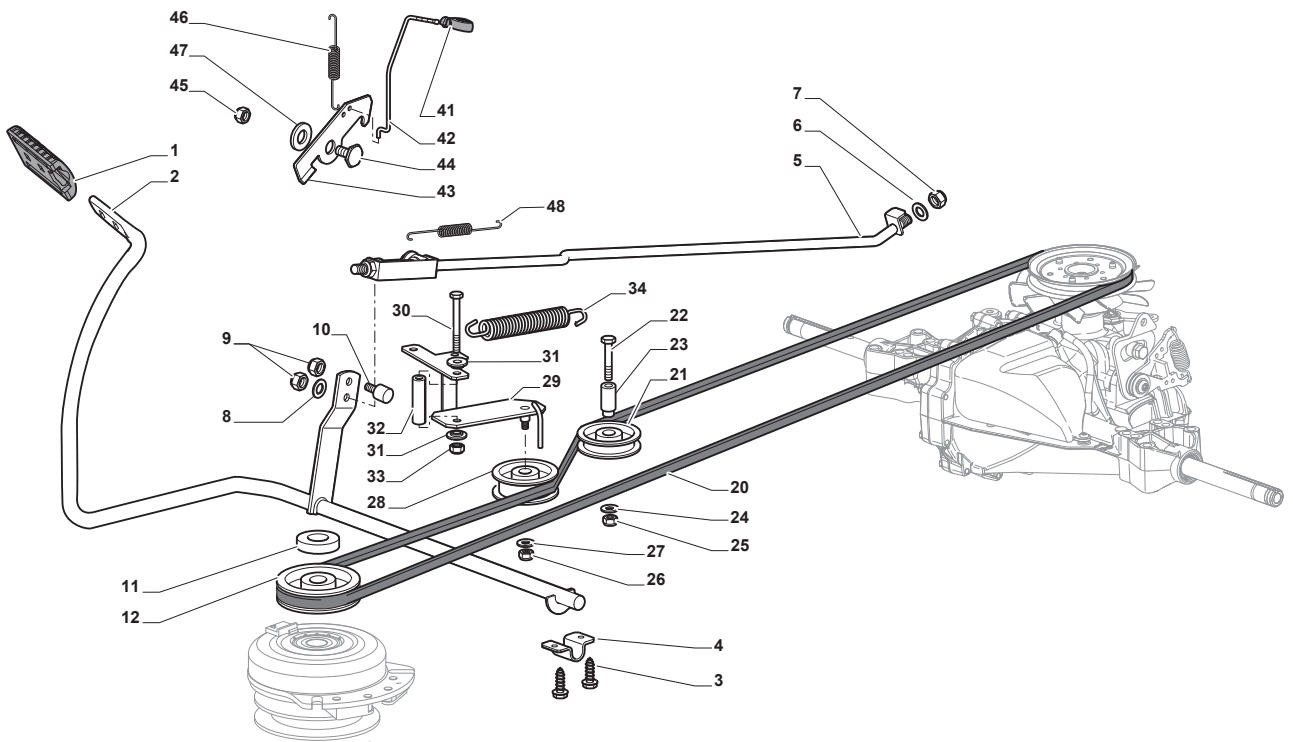

L 135BH

Ride-on SD 98-108 cm Steering

Issue 3 - 2017

Fig.	Q.ty	Part No	Description	Notes
67	2	112001010/0	Benzing Ring	
68	2	322110233/0	Hub Cover	
70	1	382180124/0	Outfit, Screws	

Fig.	Q.ty	Part No	Description	Notes
1	1	325110409/0	Clamp Cover	
2	1	382000641/0	Pedal	
3	4	112735599/0	Screw	
4	2	325547231/0	Plate	
5	1	382000576/0	Rod	
6	1	112521360/0	Washer	
7	1	112156602/0	Nut	
8	1	325670011/0	Antifriction Washer	
9	2	112155000/0	Nut	
10	1	125510116/0	Pin	
11	1	125160021/0	Spacer	
12	1	125601577/0	Pulley	
20	1	135062003/0	Belt	
21	1	325601599/0	Pulley	
22	1	112691400/0	Screw	
23	1	125160083/0	Spacer	
24	1	112523060/0	Washer	
25	1	112155000/0	Nut	
26	1	112155000/0	Nut	
27	1	112523060/0	Washer	
28	1	125601554/0	Pulley	
29	1	382318245/0	Lever	
30	1	112691600/0	Screw	
31	2	125038002/1	Bushing	
32	1	125160027/0	Spacer	
33	1	112155000/0	Nut	
34	1	125430262/0	Spring	
41	1	125394509/1	Knob	
42	1	125033113/0	Rod	
43	1	325253011/1	Hook	
44	1	122524970/3	Pin	
45	1	112155000/0	Nut	
46	1	125430213/0	Spring	
47	1	112523060/0	Washer	
48	2	125430269/1	Spring	