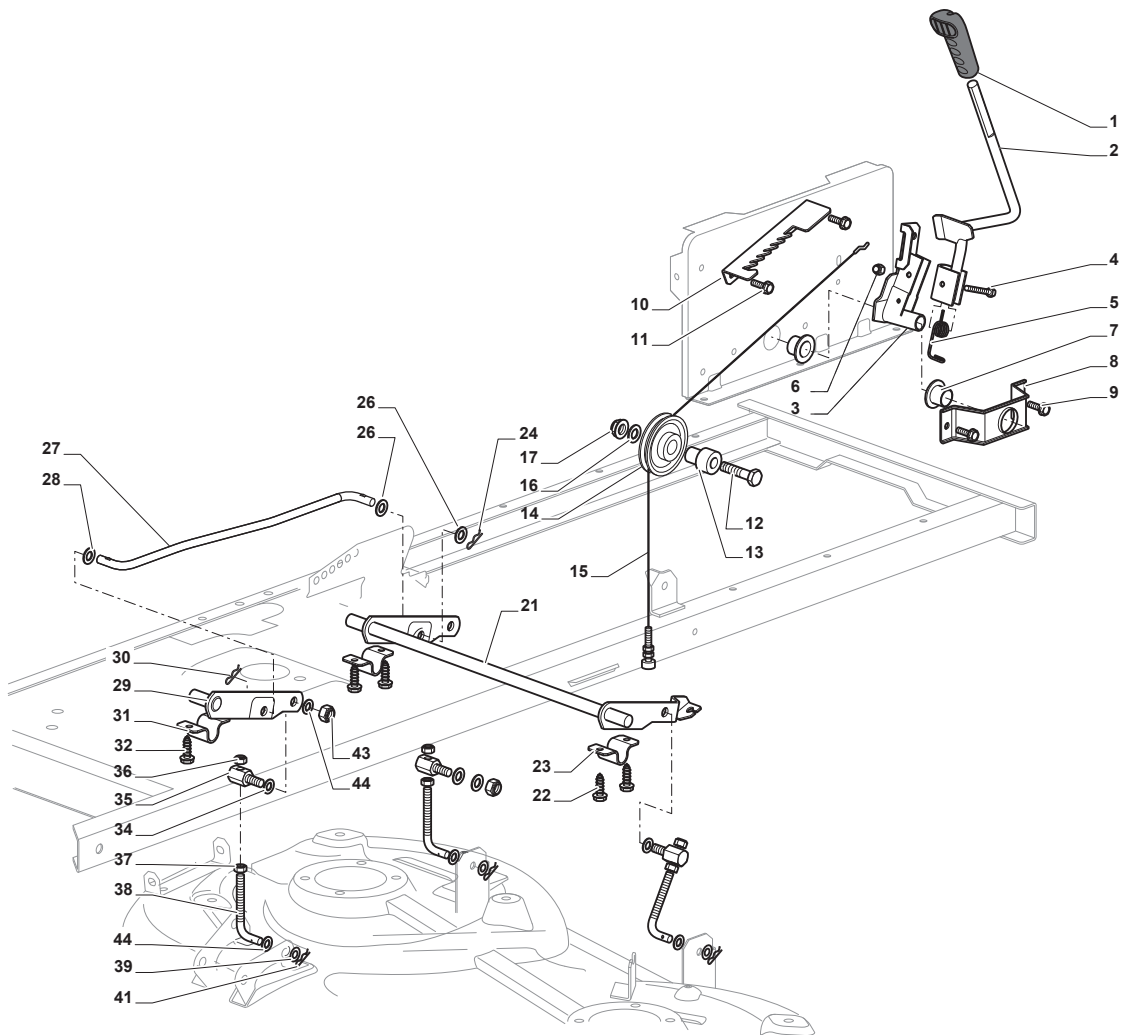

Fig.	Q.ty	Part No	Description	Notes
1	1	325110274/0	Clamp Cover Front	
2	1	382000574/2	Drive Pedal	
3	1	325110331/0	Clamp Cover Rear	
4	2	325785350/0	Support	
5	2	325547231/0	Plate	
6	4	112735599/0	Screw	
7	4	112154510/0	Nut	
8	1	327546019/0	Neutral Switch Fixing Plate	
9	2	112735602/0	Screw	
10	2	112540020/0	Washer	
11	2	112581100/0	Grower	
12	2	112290791/0	Nut	
13	1	119410609/1LC	Micro Switch	
14	1	118802723/0	Fan Kit	
15	1	382000573/1	Rod	
16	2	325670011/0	Antifriction Washer	
17	1	112000940/0	Benzing Ring	
18	1	112523040/0	Washer	
19	1	112154510/0	Nut	
21	4	112691600/0	Screw	
22	4	112521350/0	Washer	
23	1	118400919/2	Transmission	Hydro-Gear T2-Adbf-2X3C-17X1
24	4	112155000/0	Nut	
25	2	325670026/0	Washer	
26	1	325785349/1	Support	
27	1	112691700/0	Screw	
29	1	112792611/0	Screw	
30	2	112523060/0	Washer	
31	2	112155000/0	Nut	
32	1	112791213/1	Screw	
33	1	325318251/0	Lever	
34	1	112154510/0	Nut	
35	1	325060034/1	Cam	
36	2	112735403/0	Screw	
37	1	325774573/0	Clamp	
38	2	112791400/0	Screw	
39	1	119410614/0	Microswitch	
40	2	112154510/0	Nut	
41	1	125670005/2	Washer	
42	2	125160058/0	Spacer	
43	6	125670005/2	Washer	
44	2	112001010/0	Benzing Ring	
45	2	322110233/0	Hub Cover	
46	2	382000597/0	Rimm	
47	2	125950000/0	Valve	
48	2	125590015/0	Tyre	