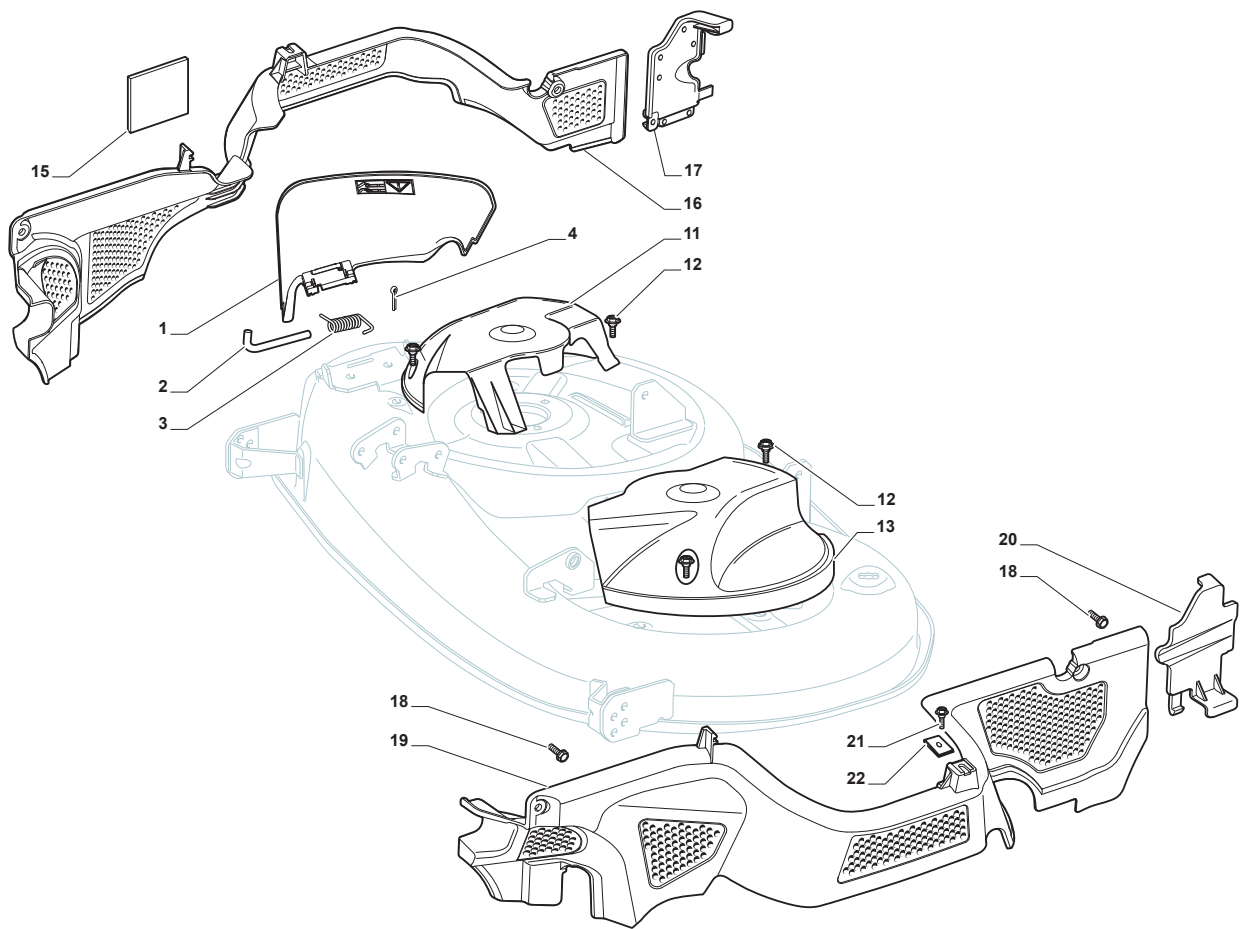

L 135BM

Ride-on SD 98-108 cm Cutting Plate

Issue 3 - 2017

Fig.	Q.ty	Part No	Description	Notes
69	2	112523060/0	Washer	
70	2	112154210/0	Nut	

Fig.	Q.ty	Part No	Description	Notes
1	1	325600077/2	Exit Protection	
2	1	125510073/0	Fulcrum Pin	
3	1	125430242/1	Spring	
4	1	112141418/0	Cotter Pin	
11	1	325600078/0	Right Belt Protection Carter	
12	4	125943006/0	Screw	
13	1	325600079/0	Left Belt Protection	
15	1	325600084/0	Guard	only 98cm
16	1	325060154/0	Case	
17	1	325600082/0	Guard	
18	4	125943011/0	Screw	
19	1	325060155/0	Case	
20	1	325600083/0	Guard	
21	2	127943051/0	Screw	
22	2	112437506/0	Plate	