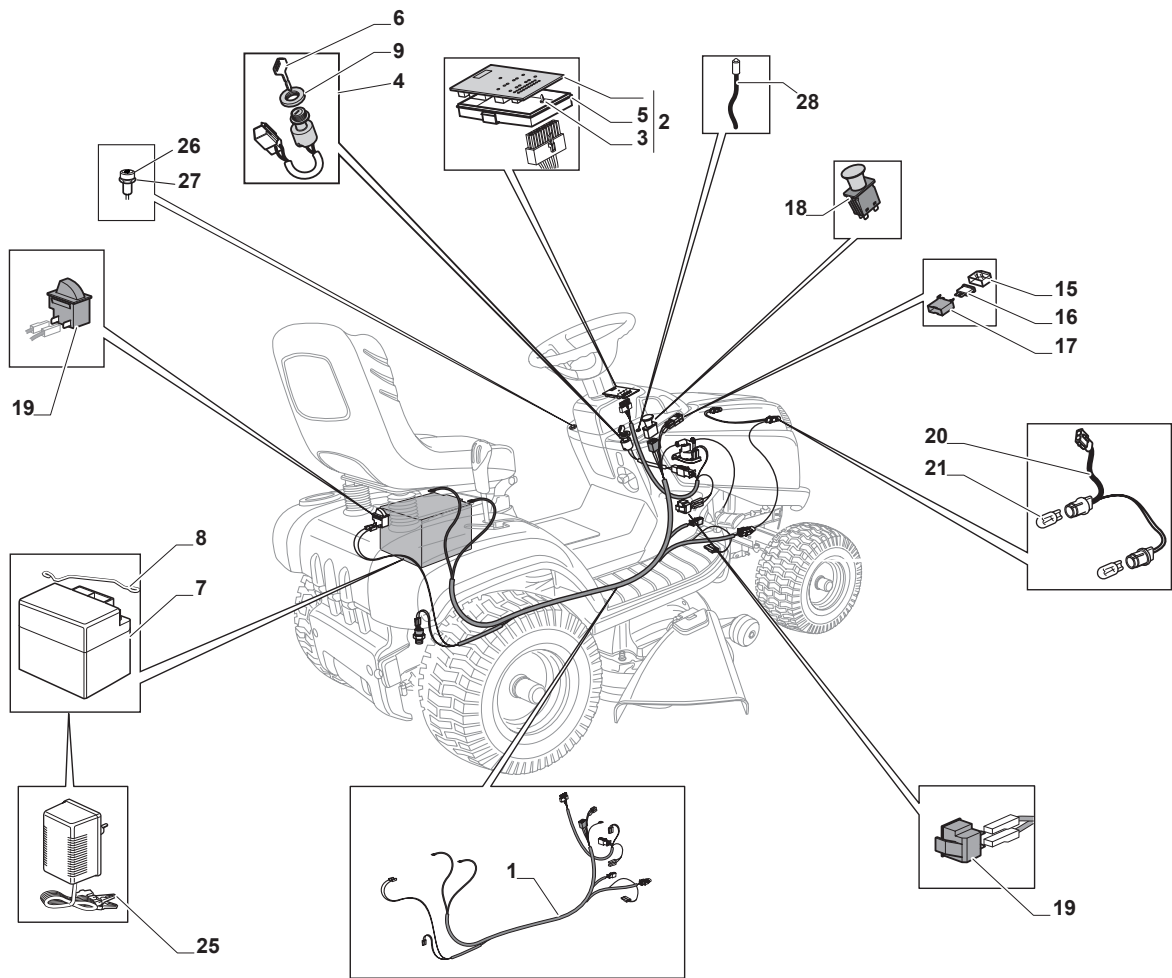

Fig.	Q.ty	Part No	Description	Notes
1	1	125795001/1	Cap	
2	4	125943010/0	Screw	
3	1	325735126/0	Fuel Tank	
4	4	118375051/1	Fair Led	
5	1	325869057/0	Connecting Tube	
6	1	118562996/0	Shut out valve	
11	3	112735108/1	Screw	
12	1	1134-5827-01	Oil Drain Assy	
15	1	325108044/1	Conveyor	
21	2	112792611/0	Screw	
22	2	112540260/0	Grower	
23	1	382598047/0	Muffler Protection	
24	1	182750010/0	Muffler	
25	2	112360425/0	Nut	
26	2	112792611/0	Screw	
27	2	112540260/0	Grower	
28	1	118738224/0	Exhaust Conn. Tube	
29	2	112737450/0	Screw	
30	2	112540260/0	Grower	
31	1	112735108/1	Screw	
32	3	112154210/0	Nut	
35	1	325394531/0	Knob	
36	1	182000216/0	Accelerator	
37	1	112726389/0	Screw	
38	1	112290800/0	Nut	
39	2	112726389/0	Screw	
40	2	112540020/0	Washer	
41	2	112521310/0	Washer	
42	1	114363697/0	Label	
51	1	118736112/0	Solenoid	
52	2	112360352/0	Nut	
53	1	125065002/0	Cable	
54	1	118564864/1	Protection	
55	1	112790781/0	Screw	
56	2	112154510/0	Nut	

Fig.	Q.ty	Part No	Description	Notes
1	1	182040195/1	Cables Ass.Y	for mechanical without lamp
2	1	382722443/1	Electronic Card	
3	1	112735101/0	Screw	
4	1	118450075/1	Starting Switch	
5	1	325600090/1	Card Protection	
6	1	118210023/0	Starting Key	
7	1	118120002/1	Battery	
8	1	125430265/1	Spring	
9	1	118400863/0	Screwed Ring	
15	2	133215000/0	Cover	
16	1	133340036/0	Fuse 25 A	
16	1	133340040/0	Fuse 10 A	
17	2	133500007/0	Fuse Carrier	
18	1	118450074/0	Clutch Switch	
19	2	119410613/0	Microswitch	
20	1	182040186/0	Cable	for Lamp Version
21	2	118459100/0	Lamp For Lights	
25	1	182180090/0	Battery Charger 12V 1A - CE Plug	CE plugg
26	1	325605003/0	Button	
27	1	325256250/0	Screwed Ring	
28	1	182040174/0	Led Wiring Assy	