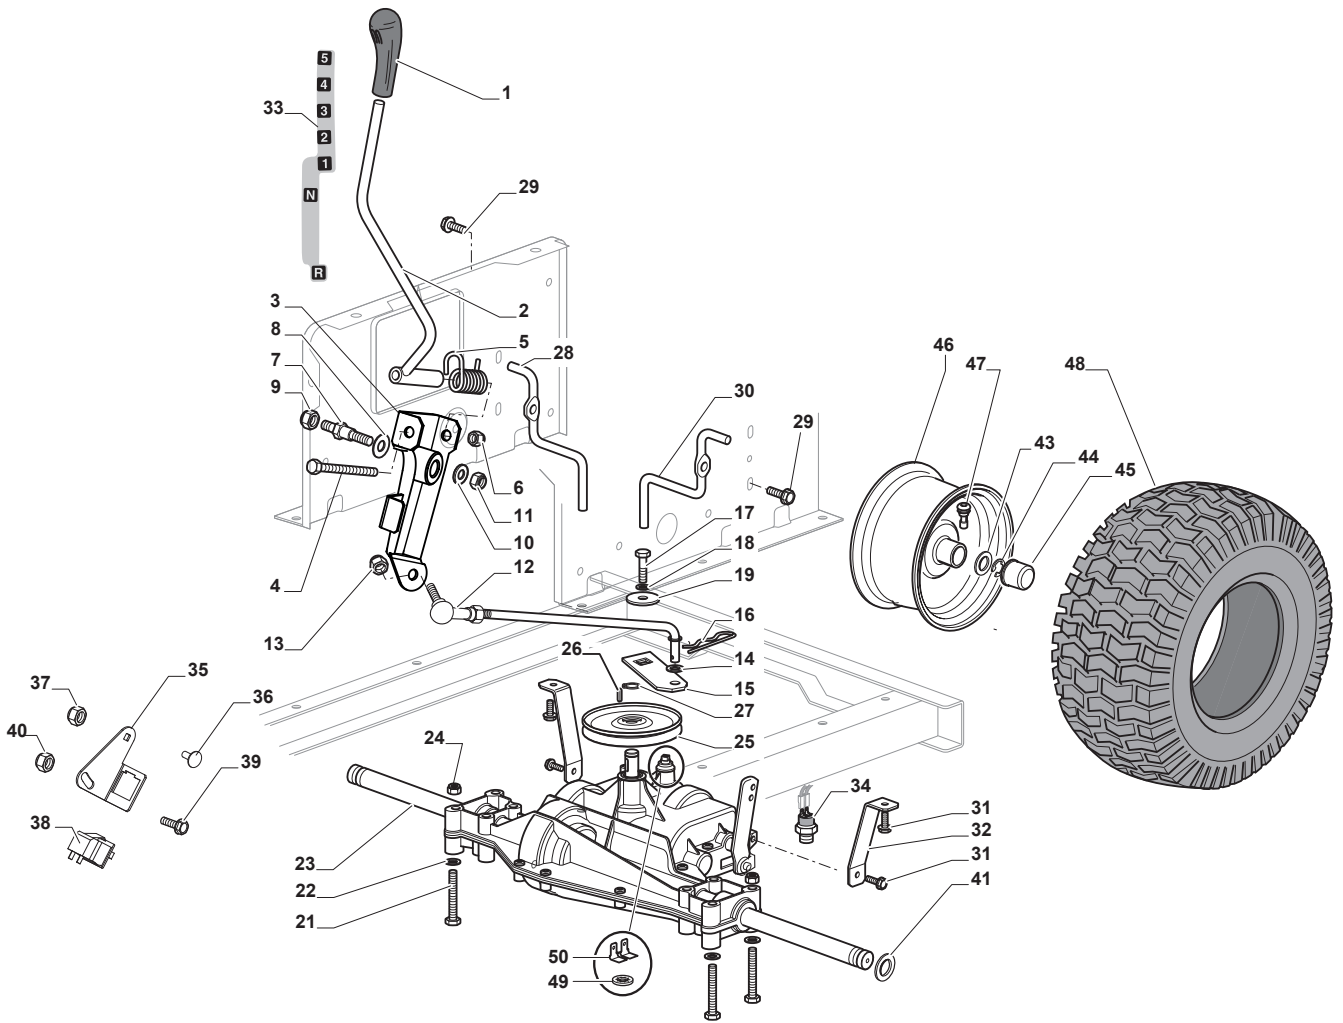

L 135BM

Ride-on SD 98-108 cm Steering

Issue 3 - 2017

Fig.	Q.ty	Part No	Description	Notes
67	2	112001010/0	Benzing Ring	
68	2	322110233/0	Hub Cover	
70	1	382180124/0	Outfit, Screws	

Fig.	Q.ty	Part No	Description	Notes
1	1	325110391/0	Clamp Cover	
2	1	382500047/1	Pedal	
3	4	112735599/0	Screw	
4	2	325547231/0	Plate	
5	1	382000568/0	Rod	
6	1	112521350/0	Washer	
7	1	112436050/0	Plate	
8	1	325670011/0	Antifriction Washer	
9	1	112155000/0	Nut	
10	1	125510116/0	Pin	
11	1	125160021/0	Spacer	
12	1	125601567/0	Pulley	
13	2	112524010/0	Washer	
14	2	125580030/0	Belt Guide Peg	
15	2	112360425/0	Nut	
20	1	135062014/0	Belt	
21	1	325601599/0	Pulley	
22	1	112691400/0	Screw	
23	1	125160083/0	Spacer	
24	1	112523060/0	Washer	
25	1	112155000/0	Nut	
26	1	112155000/0	Nut	
27	1	112523060/0	Washer	
28	1	125601554/0	Pulley	
29	1	382318283/0	Lever	
30	1	112691600/0	Screw	
31	2	125038002/1	Bushing	
32	1	125160027/0	Spacer	
33	1	112155000/0	Nut	
34	1	125430262/0	Spring	
35	1	382820016/1	Tie Rod	
36	1	112293201/0	Nut	
37	1	124487997/0	Cotter Pin	
38	1	112604899/0	Crown Fastener	
41	1	125394509/1	Knob	
42	1	125033113/0	Rod	
43	1	325253011/1	Hook	
44	1	122524970/3	Pin	
45	1	112155000/0	Nut	
46	1	125430213/0	Spring	
47	1	112523060/0	Washer	