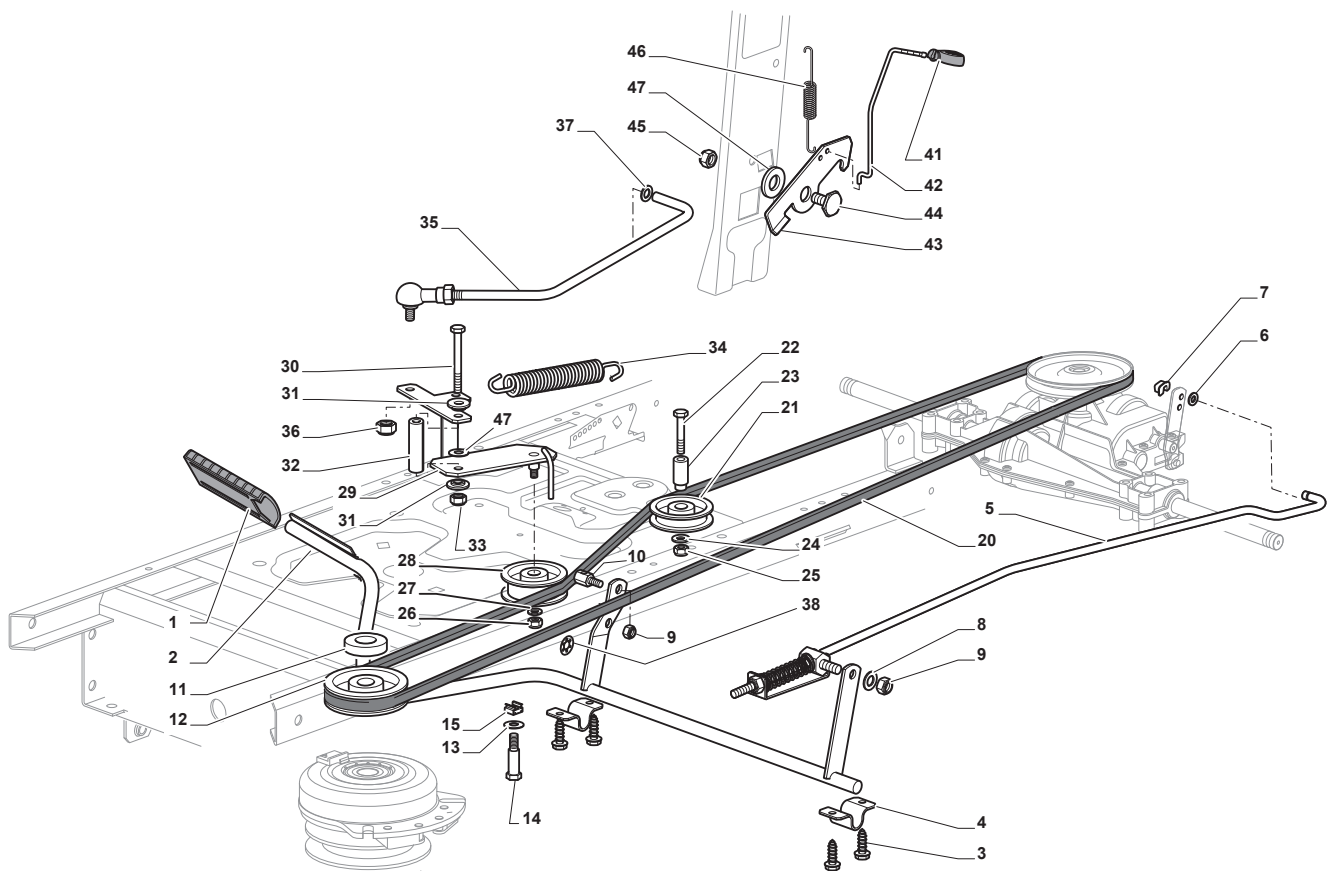

L 135BM

Ride-on SD 98-108 cm Steering

Issue 3 - 2017

Fig.	Q.ty	Part No	Description	Notes
67	2	112001010/0	Benzing Ring	
68	2	322110233/0	Hub Cover	
70	1	382180124/0	Outfit, Screws	

Fig.	Q.ty	Part No	Description	Notes
1	1	325110391/0	Clamp Cover	
2	1	382500047/1	Pedal	
3	4	112735599/0	Screw	
4	2	325547231/0	Plate	
5	1	382000568/0	Rod	
6	1	112521350/0	Washer	
7	1	112436050/0	Plate	
8	1	325670011/0	Antifriction Washer	
9	1	112155000/0	Nut	
10	1	125510116/0	Pin	
11	1	125160021/0	Spacer	
12	1	125601567/0	Pulley	
13	2	112524010/0	Washer	
14	2	125580030/0	Belt Guide Peg	
15	2	112360425/0	Nut	
20	1	135062014/0	Belt	
21	1	325601599/0	Pulley	
22	1	112691400/0	Screw	
23	1	125160083/0	Spacer	
24	1	112523060/0	Washer	
25	1	112155000/0	Nut	
26	1	112155000/0	Nut	
27	1	112523060/0	Washer	
28	1	125601554/0	Pulley	
29	1	382318283/0	Lever	
30	1	112691600/0	Screw	
31	2	125038002/1	Bushing	
32	1	125160027/0	Spacer	
33	1	112155000/0	Nut	
34	1	125430262/0	Spring	
35	1	382820016/1	Tie Rod	
36	1	112293201/0	Nut	
37	1	124487997/0	Cotter Pin	
38	1	112604899/0	Crown Fastener	
41	1	125394509/1	Knob	
42	1	125033113/0	Rod	
43	1	325253011/1	Hook	
44	1	122524970/3	Pin	
45	1	112155000/0	Nut	
46	1	125430213/0	Spring	
47	1	112523060/0	Washer	