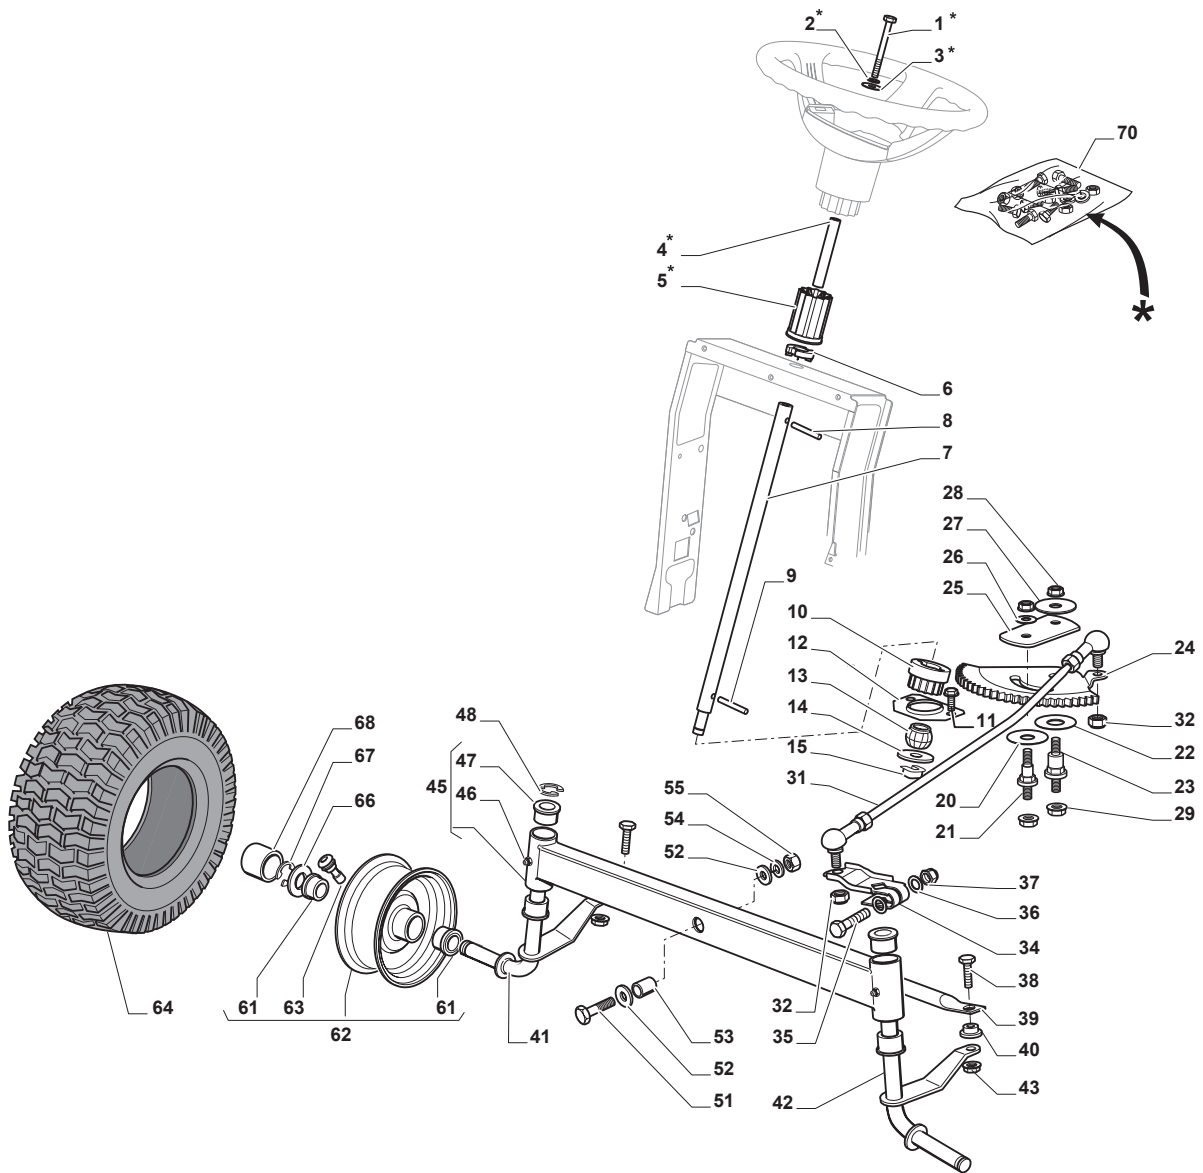

Fig.	Q.ty	Part No	Description	Notes
1	1	112692050/0	Screw	
2	1	112540260/0	Grower	
3	1	112523070/0	Washer	
4	1	125160047/0	Spacer	
5	1	325785318/0	Support	
6	1	325038008/0	Bushing	
7	1	125520007/0	Steering Column	
8	1	112620300/0	Spring	
9	1	112622650/0	Dowel pin	
10	1	125570003/0	Pinion	
11	2	127943051/0	Screw	
12	1	325785213/1	Support	
13	1	325743000/0	Joint	
14	1	112521370/0	Washer	
15	1	112436030/0	Plate	
20	1	322672151/0	Antifriction Washer	
21	1	125510104/0	Pin	
22	1	125670023/0	Washer	
23	1	125510109/0	Pin	
24	1	325735519/0	Steering Sector	
25	1	325547233/0	Plate	
26	1	112369500/0	Elastic Washer	
27	1	122160400/0	Elastic Disc	
28	2	112155010/0	Nut	
29	2	112154210/0	Nut	
31	1	382000566/1	Steering Rod	
32	2	112156602/0	Nut	
34	1	325318243/0	Lever	
35	1	112692390/0	Screw	
36	2	112521360/0	Washer	
37	1	112156602/0	Nut	
38	2	125510103/0	Pin	
39	1	325840029/0	Tie Rod	
40	2	325038007/0	Bushing	
41	1	382230373/0	Right Stub Axle	
42	1	382230375/0	Left Stub Axle	
43	2	112155000/0	Nut	
45	1	382034030/0	Equalizer With Bush And Lubricator	
46	2	112379511/0	Grease Dispenser	
47	4	125034002/1	Bushing	
48	1	112001010/0	Benzing Ring	
51	1	112692695/0	Screw	
52	2	112523100/0	Washer	
53	1	125160016/1	Spacer	
54	1	112587100/0	Grower	
55	1	112295300/0	Nut	
61	4	125122200/2	Bearing	
62	2	182000598/0	Rimm	
63	2	125950000/0	Valve	
64	2	125590019/0	Tyre	
66	2	125670005/2	Washer	