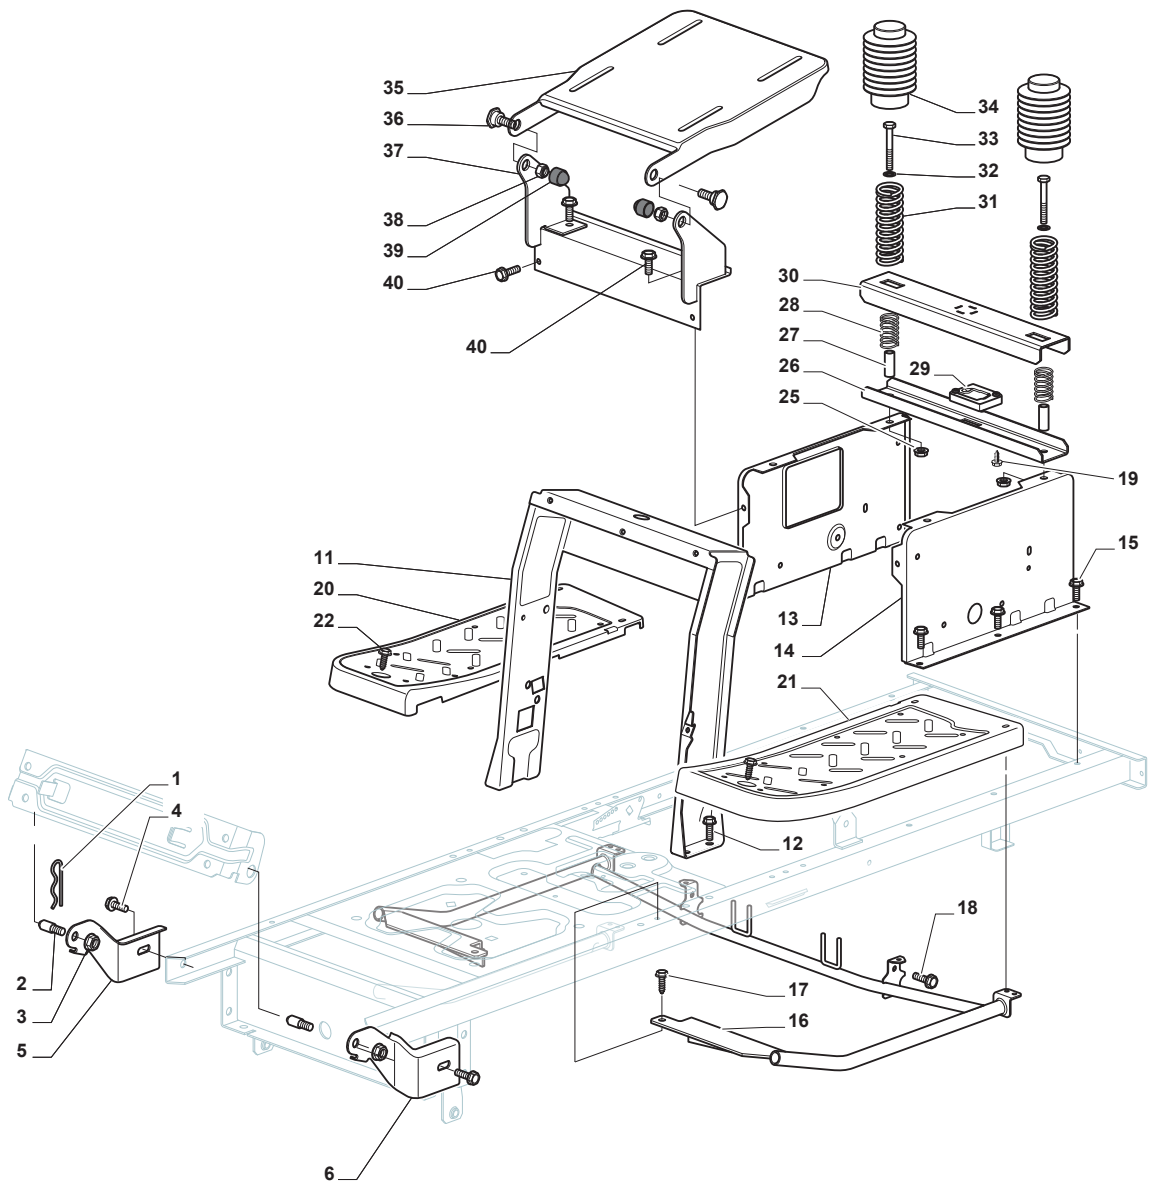

THIS INFORMATION IS NOT INTENDED FOR SALE OR RESALE, AND THIS NOTICE MUST REMAIN ON ALL COPIES.

Fig.	Q.ty	Part No	Description	Notes
1	1	124487998/0	Cotter Pin	
2	2	125510079/1	Pin	
3	2	112155000/0	Nut	
4	2	112735599/0	Screw	
5	1	325547225/0	Right Plate	
6	1	325547227/0	Left Plate	
11	1	382785169/1	Steering Column Support	
12	4	125943009/0	Screw	
13	1	325785331/1	Right Seat Support	
14	1	325785333/1	Left Seat Support	
15	6	125943009/0	Screw	
16	1	382785179/0	Footboard Support	
17	2	125943009/0	Screw	
18	2	125943009/0	Screw	
19	2	112728686/0	Screw	
20	1	325500041/1	Right Footboard	
21	1	325500043/1	Left Footboard	
22	2	112735599/0	Screw	
25	2	112293201/0	Nut	
26	1	325820109/0	Seat Support	
26	1	325820109/1	Seat Support	
27	2	125160048/0	Spacer	
28	2	125430263/0	Spring	
29	1	325785379/1	Support	
30	1	325820111/1	Switch Comand Cross	
31	2	125430264/0	Spring	
32	2	112521350/0	Washer	
33	2	112691400/0	Screw	
34	2	325122002/0	Hood	
35	1	382547061/0	Plate	
36	2	122524970/3	Pin	
37	1	382820151/0	Seat Support	
38	2	112155010/0	Nut	
39	2	118203854/0	Cap	
40	4	125943009/0	Screw	