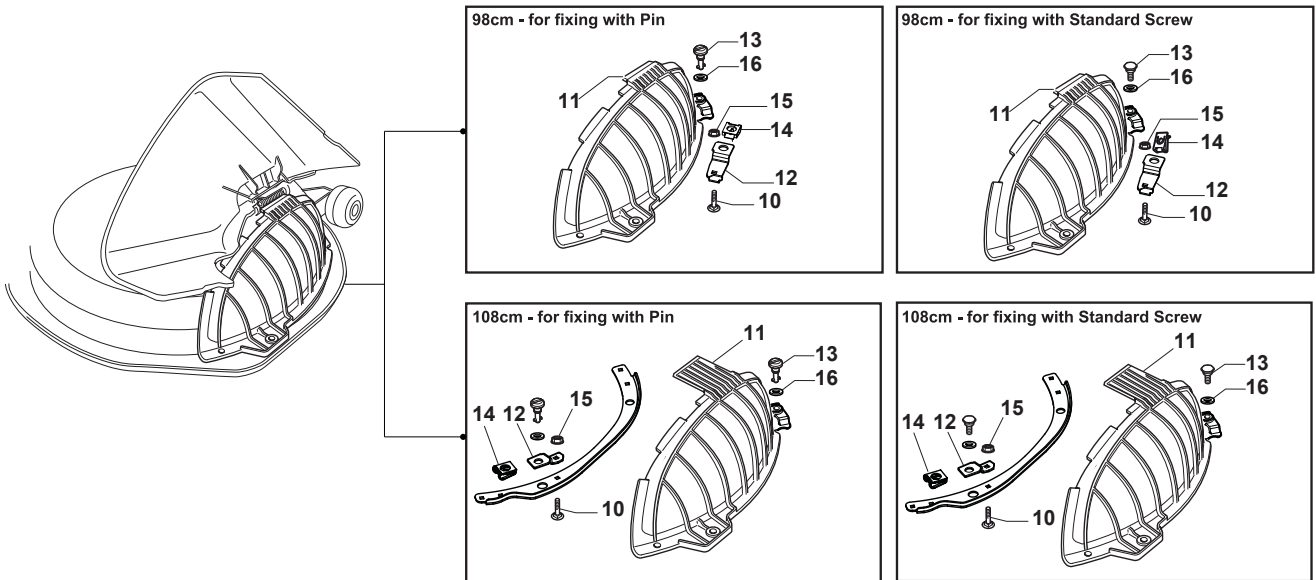

Fig.	Q.ty	Part No	Description	Notes
1	1	382869038/0	Muffler Protection	
2	4	125943008/0	Screw	
5	2	382650211/0	Stiffening	
6	1	382033111/0	Rod	
7	2	112155000/0	Nut	
8	1	125510021/1	Hitch Pin	
9	1	124487999/0	Spring Pin	
10	2	112815205/0	Screw	
11	1	325140105/0	Deflector	
12	2	325785471/0	Pin	
13	2	125580040/0	Stake	for fixing with Pin
13	2	125580041/0	Stake	for fixing with Standard Screw
14	2	112437507/0	Rapid Fixing Plate	for fixing with Standard Screw
14	2	118737221/0	Plate	for fixing with Pin
15	2	112292102/0	Nut	
16	2	112604899/0	Crown Fastener	