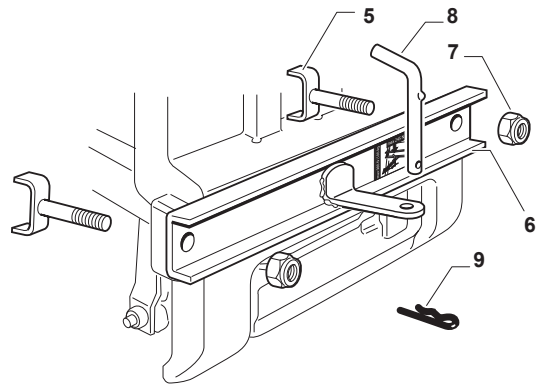

Fig.	Q.ty	Part No	Description	Notes
1	1	382869038/0	Muffler Protection	
2	4	125943008/0	Screw	
5	2	382650211/0	Stiffening	
6	1	382033111/0	Rod	
7	2	112155000/0	Nut	
8	1	125510021/1	Hitch Pin	
9	1	124487999/0	Spring Pin	
10	2	112815205/0	Screw	
11	1	325140105/0	Deflector	
12	2	325785471/0	Pin	
13	2	125580040/0	Stake	for fixing with Pin
13	2	125580041/0	Stake	for fixing with Standard Screw
14	2	112437507/0	Rapid Fixing Plate	for fixing with Standard Screw
14	2	118737221/0	Plate	for fixing with Pin
15	2	112292102/0	Nut	
16	2	112604899/0	Crown Fastener