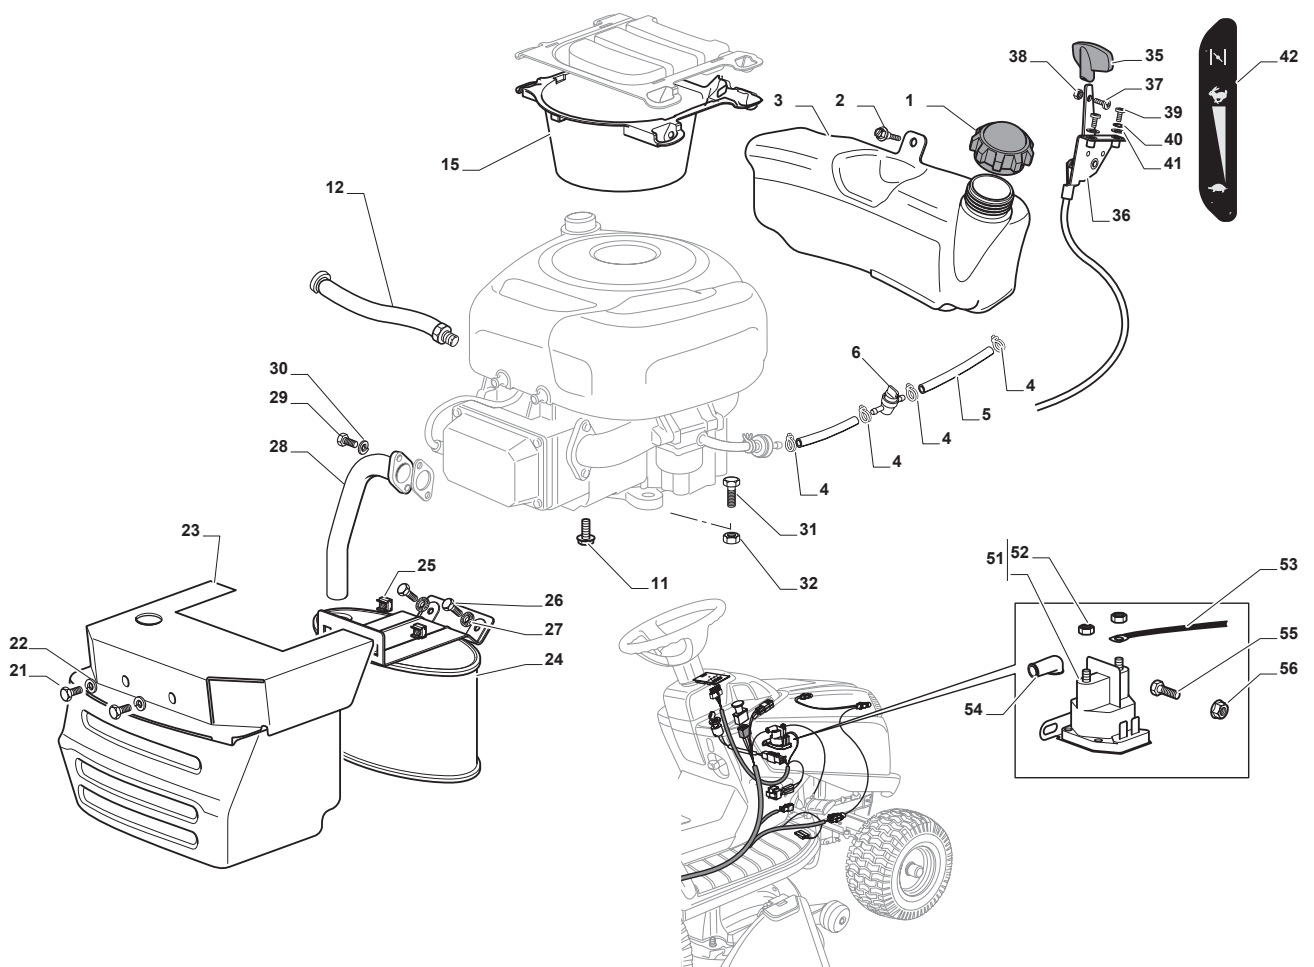

Fig.	Q.ty	Part No	Description	Notes
1	1	382564219/2	Cutting Plate Grey	
2	2	325033086/0	Water Hose Connection	
3	2	119035000/0	Or Ring	
4	2	382207204/1	Flange Assy	
5	2	125020804/0	Shaft	
6	4	119216040/0	Bearing	
7	2	325160501/0	Dust Cover Disc	
8	2	112609260/0	Seeger	
11	1	135061504/0	Belt	
12	2	125601571/0	Pulley	
13	2	112793102/0	Screw	
14	2	112540260/0	Grower	
15	2	125670007/0	Washer	
16	2	112139480/0	Feather	
17	6	112818700/0	Screw	
18	6	112154210/0	Nut	
21	1	112691900/0	Screw	
22	1	112524010/0	Washer	
23	1	112610800/0	Seeger	
24	1	119216048/0	Bearing	
25	1	125601586/0	Pulley	
26	1	125160056/0	Spacer	
27	1	325318232/0	Lever	
28	1	112293201/0	Nut	
29	1	112155020/0	Nut	
30	1	125670022/0	Washer	
31	1	125040635/0	Bushing	
32	1	382004618/0	Wire	
33	1	125160086/0	Spacer	
34	1	112523080/0	Washer	
35	1	112156602/0	Nut	
36	1	118399063/0	Electromagnetic Clutch	
37	1	112543000/0	Washer	
38	1	112737320/0	Screw	
39	1	125430277/0	Spring	
41	2	112692050/0	Screw	
42	2	112523060/0	Washer	
43	2	125510072/1	Spacer	
44	2	182700001/0	Levelling Small Wheel	
45	2	112293201/0	Nut	
51	2	382000565/0	Equalizer Rod	
52	8	325670008/1	Washer	
53	4	112156602/0	Nut	
61	2	112735694/0	Screw	
62	2	112523080/0	Washer	
63	2	122160400/0	Elastic Disc	
64	2	182004346/0	Mulching Blade	
65	2	125463200/0	Blade Hub	
66	2	112139100/0	Key	
67	2	325774665/0	Bracket	
68	2	112793102/0	Screw	

L 135BM

Ride-on SD 98-108 cm Cutting Plate

Issue 3 - 2017

Fig.	Q.ty	Part No	Description	Notes
69	2	112523060/0	Washer	
70	2	112154210/0	Nut	

Fig.	Q.ty	Part No	Description	Notes
1	1	325600077/2	Exit Protection	
2	1	125510073/0	Fulcrum Pin	
3	1	125430242/1	Spring	
4	1	112141418/0	Cotter Pin	
11	1	325600078/0	Right Belt Protection Carter	
12	4	125943006/0	Screw	
13	1	325600079/0	Left Belt Protection	
15	1	325600084/0	Guard	only 98cm
16	1	325060154/0	Case	
17	1	325600082/0	Guard	
18	4	125943011/0	Screw	
19	1	325060155/0	Case	
20	1	325600083/0	Guard	
21	2	127943051/0	Screw	
22	2	112437506/0	Plate	