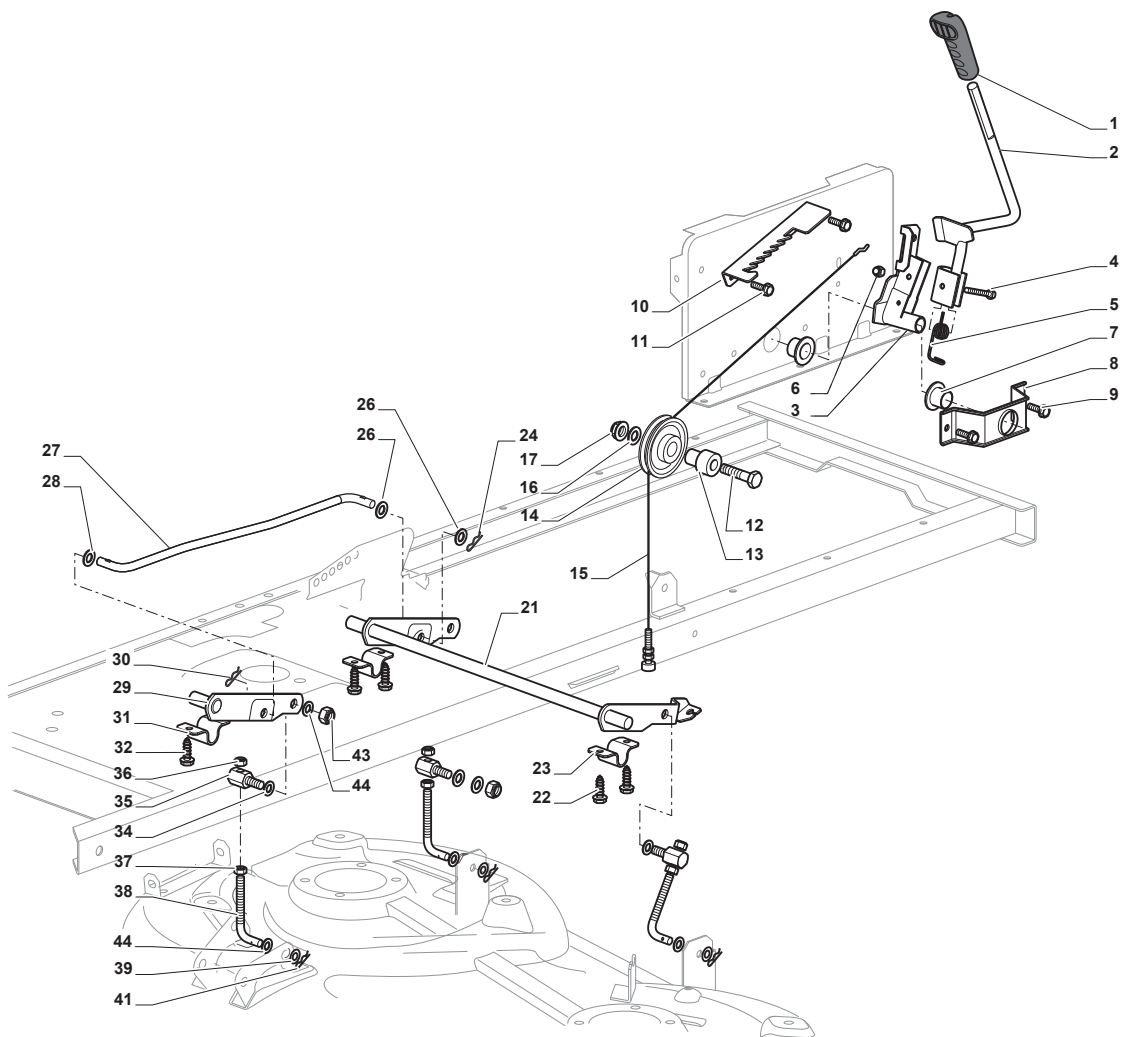

Fig.	Q.ty	Part No	Description	Notes
1	1	325394532/0	Knob	
2	1	382318233/0	Lever	
3	1	382774259/1	Clamp	
4	1	112692050/0	Screw	
5	1	125430226/0	Spring	
6	1	112155000/0	Nut	
7	1	125510035/0	Pin	
8	1	322672151/0	Antifriction Washer	
9	1	112293201/0	Nut	
10	1	112523060/0	Washer	
11	1	112155010/0	Nut	
12	1	382000567/0	Rod	
13	1	112154210/0	Nut	
14	1	112521340/0	Washer	
15	1	325318235/0	Lever	
16	1	112141418/0	Cotter Pin	
17	1	112735520/0	Screw	
18	1	112540040/0	Washer	
19	1	322680009/0	Washer	
21	4	112691600/0	Screw	
22	4	112521350/0	Washer	
23	1	118400910/3	Transmission	
24	4	112155000/0	Nut	
25	1	182601509/0	Pulley	
26	1	112139430/0	Key	
27	1	112608950/0	Seeger	
28	1	125270329/0	Belt Guide	
29	2	112735599/0	Screw	
30	1	125270330/0	Belt Guide	
31	4	125943009/0	Screw	
32	2	325785315/0	Support	
33	1	114363451/0	Label	
34	1	119410608/1	Neutral Switch (Mech.)	
35	1	325785483/0	Support	
36	2	112815200/0	Screw	
37	2	112154510/0	Nut	
38	1	119410614/0	Microswitch	
39	2	112792611/0	Screw	
40	2	112155000/0	Nut	
41	2	125670005/2	Washer	
43	6	125670005/2	Washer	
44	2	112001010/0	Benzing Ring	
45	2	322110233/0	Hub Cover	
46	2	382000597/0	Rimm	
47	2	125950000/0	Valve	
48	2	125590015/0	Tyre	
49	2	112540221/0	Washer	
50	2	133800001/0	Faston Terminal	No more supplied with the transmission