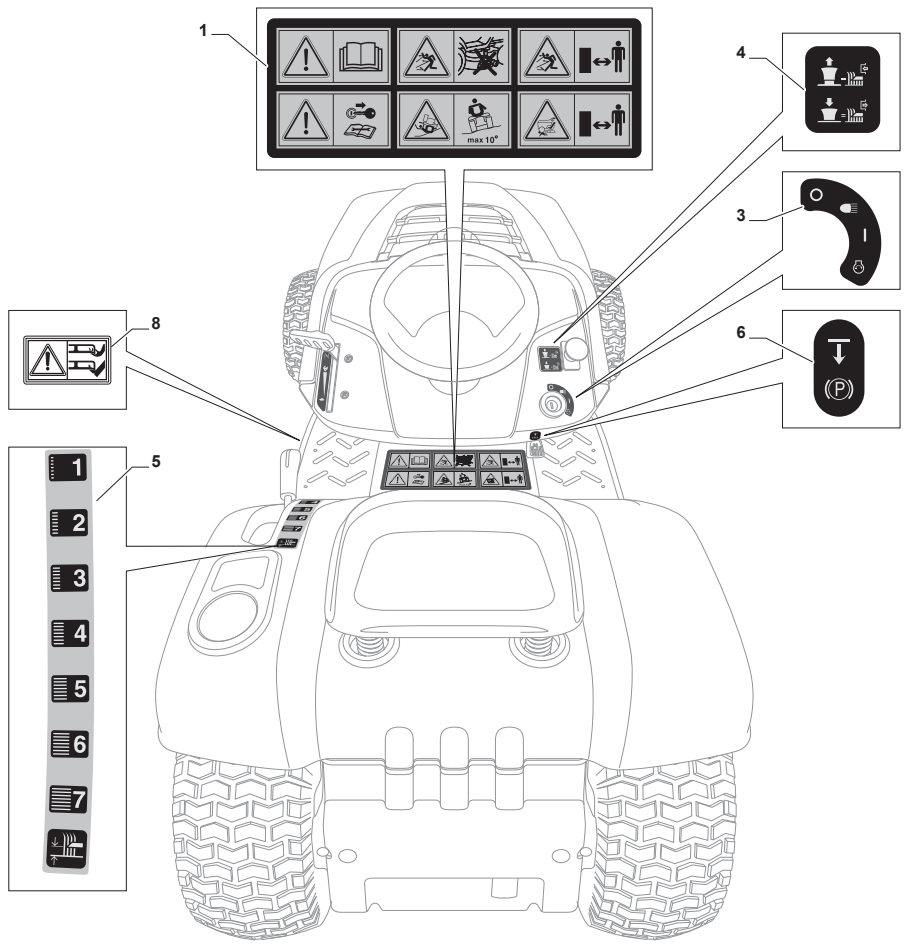

Fig.	Q.ty	Part No	Description	Notes
1	1	125795001/1	Cap	
2	4	125943010/0	Screw	
3	1	325735126/0	Fuel Tank	
4	4	118375051/1	Fair Led	
5	1	325869057/0	Connecting Tube	
6	1	118562996/0	Shut out valve	
11	3	112735108/1	Screw	
12	1	1134-5827-01	Oil Drain Assy	
15	1	325108044/1	Conveyor	
21	2	112792611/0	Screw	
22	2	112540260/0	Grower	
23	1	382598047/0	Muffler Protection	
24	1	182750010/0	Muffler	
25	2	112360425/0	Nut	
26	2	112792611/0	Screw	
27	2	112540260/0	Grower	
28	1	118738224/0	Exhaust Conn. Tube	
29	2	112737450/0	Screw	
30	2	112540260/0	Grower	
31	1	112735108/1	Screw	
32	3	112154210/0	Nut	
35	1	325394531/0	Knob	
36	1	182000216/0	Accelerator	
37	1	112726389/0	Screw	
38	1	112290800/0	Nut	
39	2	112726389/0	Screw	
40	2	112540020/0	Washer	
41	2	112521310/0	Washer	
42	1	114363697/0	Label	
51	1	118736112/0	Solenoid	
52	2	112360352/0	Nut	
53	1	125065002/0	Cable	
54	1	118564864/1	Protection	
55	1	112790781/0	Screw	
56	2	112154510/0	Nut	

Fig.	Q.ty	Part No	Description	Notes
1	1	182040195/1	Cables Ass.Y	for mechanical without lamp
2	1	382722443/1	Electronic Card	
3	1	112735101/0	Screw	
4	1	118450075/1	Starting Switch	
5	1	325600090/1	Card Protection	
6	1	118210023/0	Starting Key	
7	1	118120002/1	Battery	
8	1	125430265/1	Spring	
9	1	118400863/0	Screwed Ring	
15	2	133215000/0	Cover	
16	1	133340036/0	Fuse 25 A	
16	1	133340040/0	Fuse 10 A	
17	2	133500007/0	Fuse Carrier	
18	1	118450074/0	Clutch Switch	
19	2	119410613/0	Microswitch	
20	1	182040186/0	Cable	for Lamp Version
21	2	118459100/0	Lamp For Lights	
25	1	182180090/0	Battery Charger 12V 1A - CE Plug	CE plugg
26	1	325605003/0	Button	
27	1	325256250/0	Screwed Ring	
28	1	182040174/0	Led Wiring Assy	