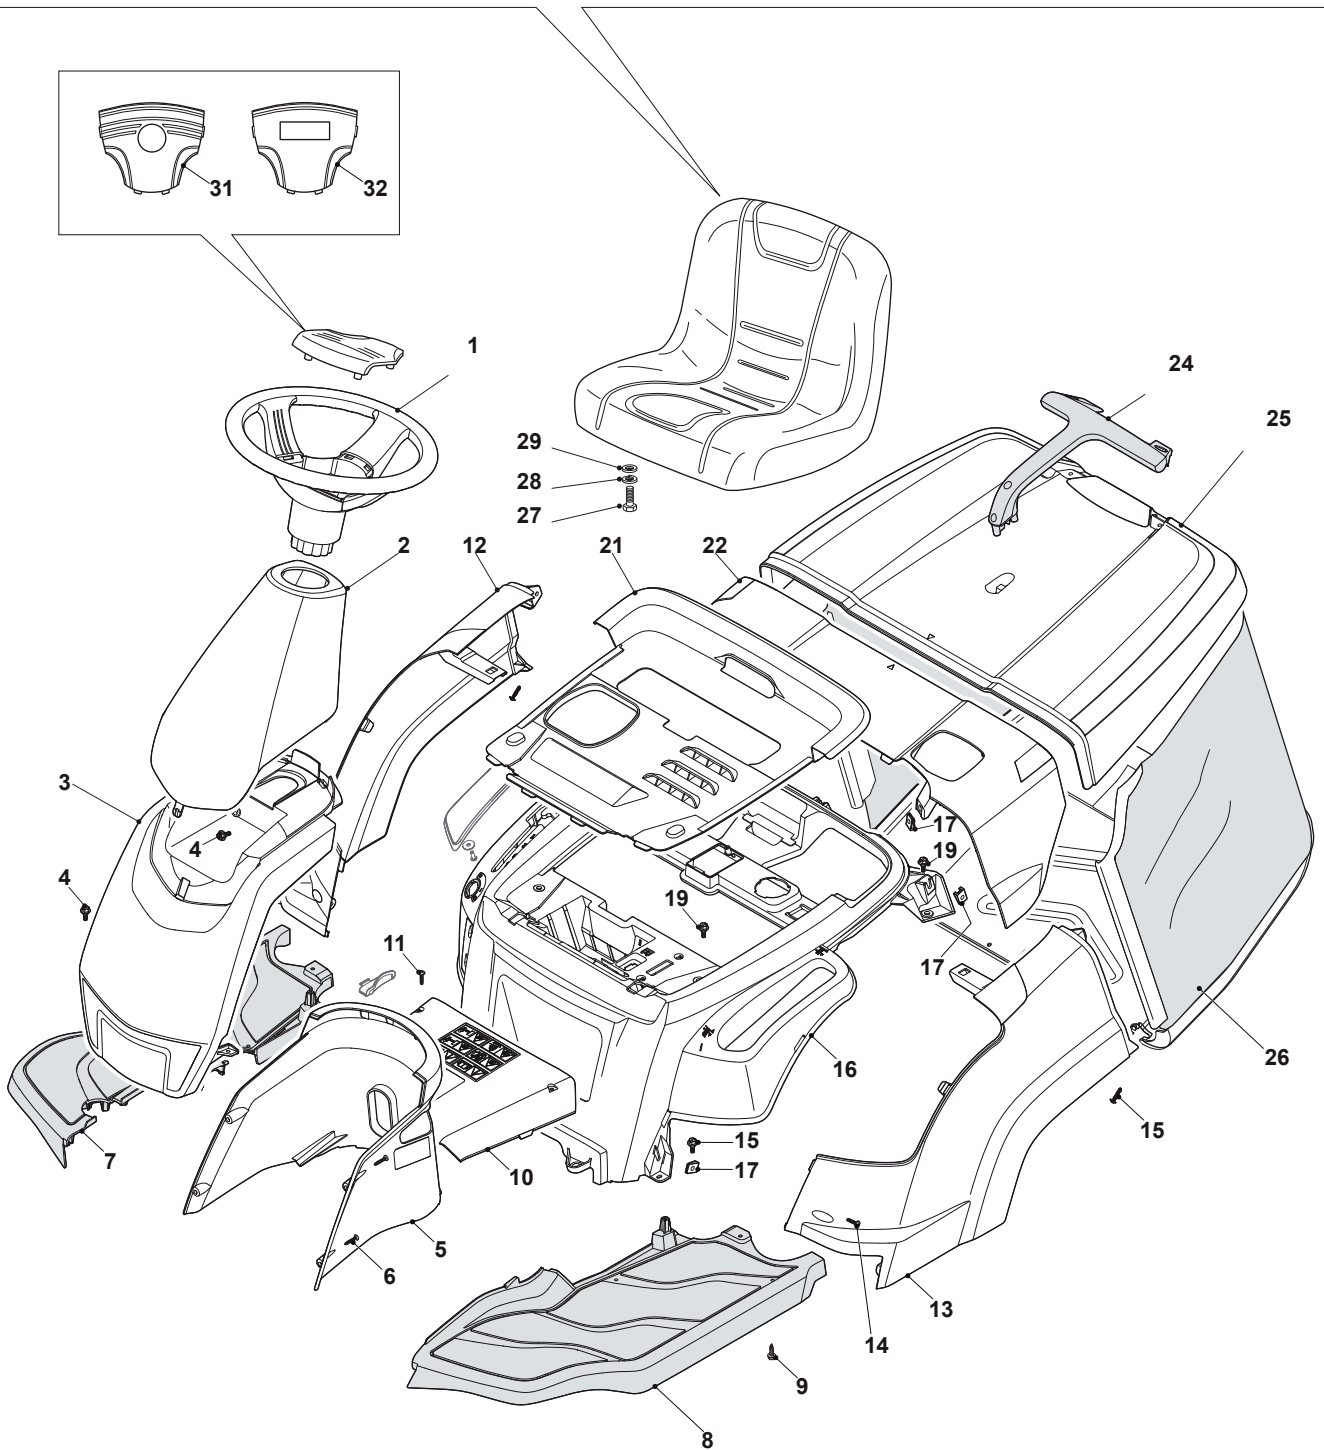

Fig.	Q.ty	Part No	Description	Notes
1	1	325961220/0	Steering Wheel	
2	1	327110486/0	Steering Column Cover, Grey	
2	1	327110487/0	Steering Column Cover, Black	
2	1	327110519/0	Steering Column Cover, Stiga Grey	
3	1	327110578/0	Front Cover, Dark Red	
3	1	327110510/0	Front Cover, Light Red	
3	1	327110492/0	Front Cover, Yellow	
3	1	327110493/0	Front Cover, White	
3	1	327110528/0	Front Cover, Green	
3	1	327110537/0	Front Cover, Black	
4	4	125943010/0	Screw	
5	1	327110483/0	Rear Steering Column Cover, Grey	
5	1	327110522/0	Rear Steering Column Cover, Black	
5	1	327110518/0	Rear Steering Column Cover, Grey Stiga	
6	4	112728300/0	Screw	
7	1	327500501/0	Right Footboard	
8	1	327500500/0	Left Footboard	
9	14	112735402/0	Screw	
10	1	327110566/0	Central Cover, Grey	
10	1	327110568/0	Central Cover, Black	
10	1	327110567/0	Central Cover, Grey Stiga	
11	2	112728300/0	Screw	
12	1	327110581/0	Right Wheels Cover, Dark Red	
12	1	327110511/0	Right Wheels Cover, Light Red	
12	1	327110488/0	Right Wheels Cover, Yellow	
12	1	327110489/0	Right Wheels Cover, White	
12	1	327110533/0	Right Wheels Cover, Black	
12	1	327110529/0	Right Wheels Cover, Green	
13	1	327110582/0	Left Wheels Cover, Dark Red	
13	1	327110512/0	Left Wheels Cover, Light Red	
13	1	327110490/0	Left Wheels Cover, Yellow	
13	1	327110491/0	Left Wheels Cover, White	
13	1	327110534/0	Left Wheels Cover, Black	
13	1	327110530/0	Left Wheels Cover, Green	
14	6	112727801/0	Screw	
15	6	112728300/0	Screw	
16	1	327110480/1	Grey Frame Cover	
16	1	327110517/1	Grey Stiga Frame Cover	
16	1	327110521/1	Frame Cover Black	
17	10	112437507/0	Rapid Fixing Plate	
19	6	125943010/0	Screw	
21	1	327110481/1	Engine Black Cover	
22	1	327110580/0	Rear Cover, Dark Red	
22	1	327110514/0	Rear Cover, Light Red	
22	1	327110494/0	Rear Cover, Yellow	
22	1	327110495/0	Rear Cover, White	
22	1	327110536/0	Rear Cover, Black	
22	1	327110532/0	Rear Cover, Green	
24	1	327394004/0	Handle, Black	
25	1	327110579/0	Dark Red Grass-catcher Cover	
25	1	327110513/0	Light Red Grass-catcher Cover