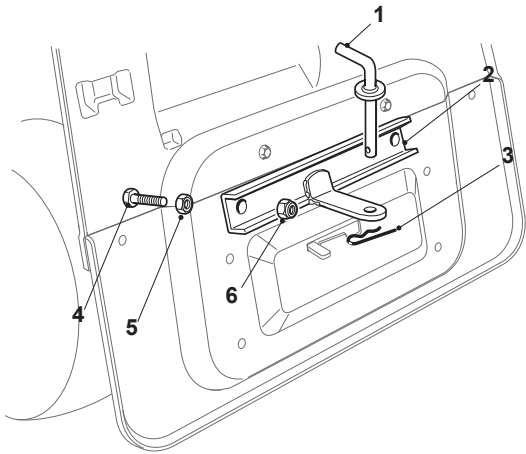

Fig.	Q.ty	Part No	Description	Notes
1	1	327060111/1	Protection Carter	
2	1	327060109/0	Right Belt Protection Carter	
3	1	327060108/1	Transmission Plate Protection	
4	1	327060110/0	Left Belt Protection	
5	5	125943011/0	Screw	
6	4	112604899/0	Crown Fastener	
7	2	125943010/0	Screw	

Fig.	Q.ty	Part No	Description	Notes
1	1	184040139/0	Cables Ass.Y	
2	1	118120010/0	Battery With Cable	
3	1	182180090/0	Battery Charger 12V 1A - CE Plug	CE plug - 12V 1A
3	1	182180091/0	Battery Charger 12V 1A - UK Plug	UK plug - 12V 1A
3	1	182180051/0LC	Battery Charger 0,2A - CE Plug	CE plug - 0,2A
3	1	182180053/0	Battery Charger 0,2A - UK Plug	UK plug - 0,2A
4	2	112360352/0	Nut	
5	2	112735110/0	Screw	
6	1	118736113/0	Starter Relay	
7	2	118564861/1	Protection	
8	1	119410618/0	Microswitch	
9	2	119410606/0	Microswitch	
10	1	133500007/0	Fuse Carrier	
11	1	133340040/0	Fuse 10 A	
12	1	133215000/0	Cover	
13	1	118450075/1	Starting Switch	
14	1	118210023/0	Starting Key	
15	2	112728711/0	Screw	
16	1	127600119/0	Electronic Card Upper Protection	
17	1	127722359/1	Electronic Card	
18	2	112729601/1	Screw	
19	1	127600118/0	Electronic Card Lower Protection	
20	1	119410614/0	Microswitch	

Fig.	Q.ty	Part No	Description	Notes
1	1	125510021/1	Hitch Pin	
2	1	382033109/0	Rod	
3	1	124487999/0	Spring Pin	
4	2	112794300/0	Screw	
5	2	112295200/0	Nut	
6	2	112156602/0	Nut	
11	3	125253004/0	Mulch.Kit Fixing Hook	
12	1	125840011/1	Tie Rod	
13	1	325280000/1	Handgrip	
14	1	327394003/2	Handle	
15	2	127510116/0	Pin	
16	1	327140058/0	Deflettore Post.	
17	1	125430218/1	Spring	
18	1	327140057/0	Deflettore Anter.	
19	1	112818700/0	Screw	
20	1	127047013/1	Bushing	
21	1	322672152/0	Antifriction Washer	
22	1	112155000/0	Nut	
23	2	125510022/1	Pin	
24	2	124487998/0	Cotter Pin	
25	2	127510127/0	Pin	
26	1	327600181/0	Stone Guard, Black	