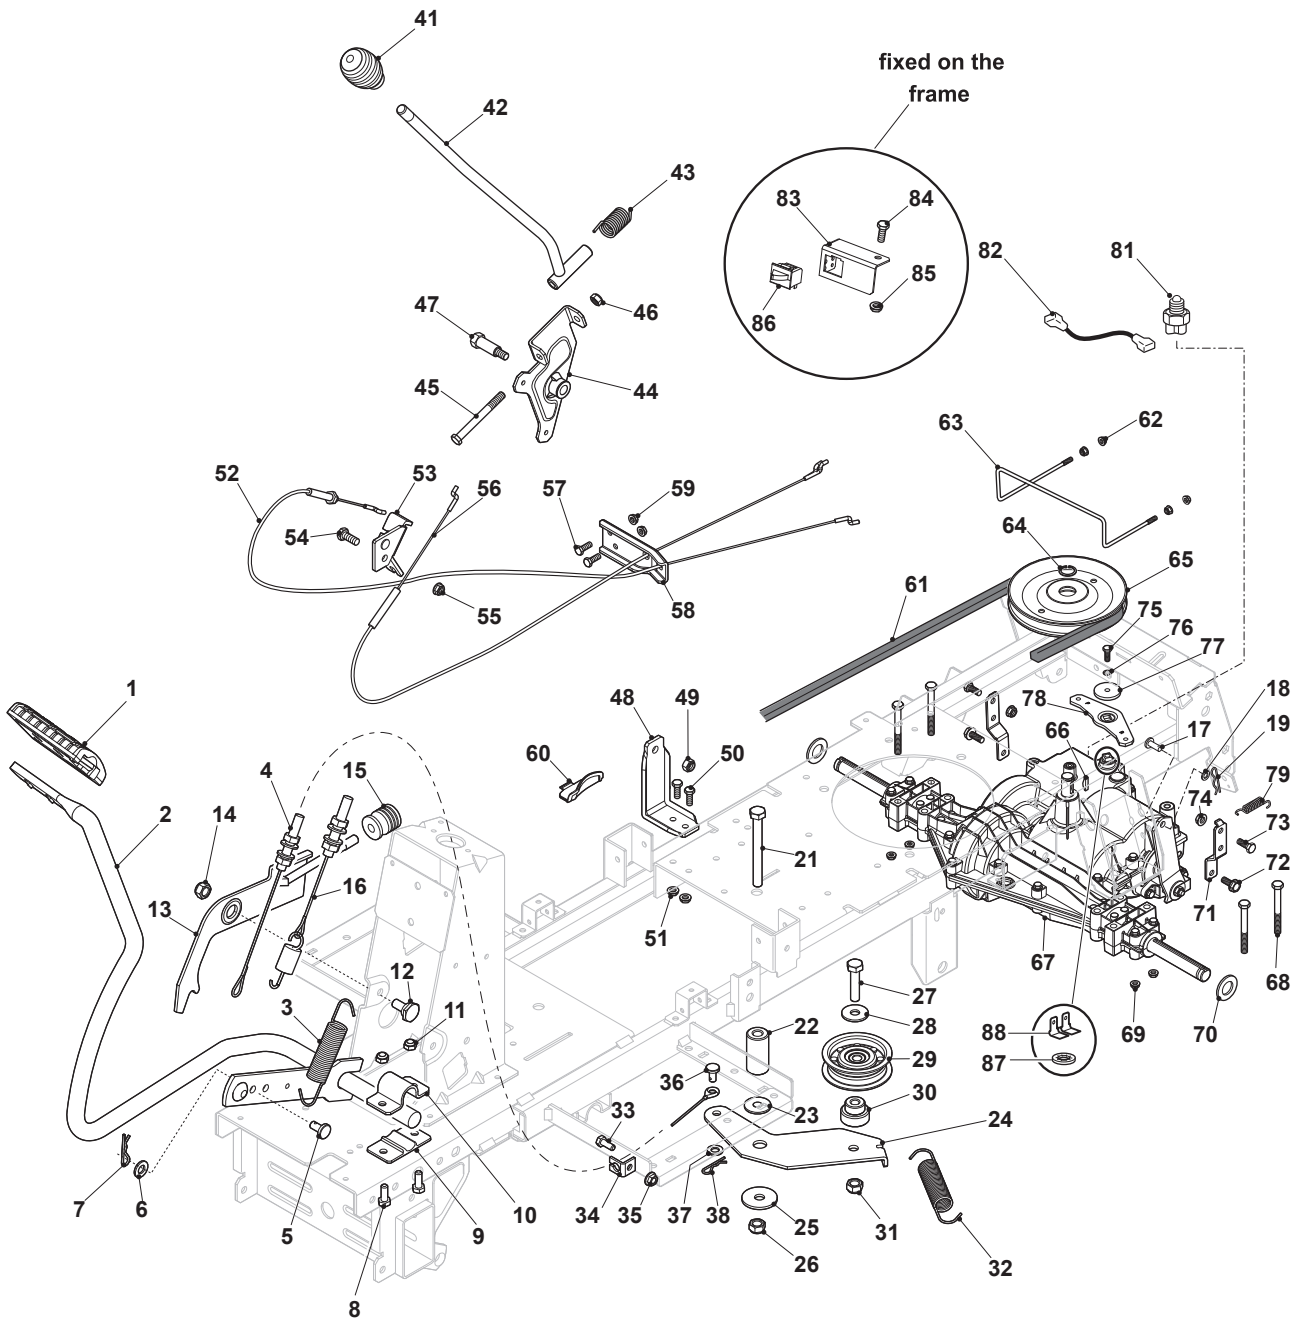

Fig.	Q.ty	Part No	Description	Notes
1	1	325110391/0	Clamp Cover	
2	1	384503013/0	Pedal	
3	2	127430594/0	Spring	
4	1	384004607/0	Tightener Cable	
5	1	127510120/0	Pin	
6	1	112521350/0	Washer	
7	1	124487997/0	Cotter Pin	
8	4	112791400/0	Screw	
9	2	325785350/0	Support	
10	2	325547231/0	Plate	
11	4	112154510/0	Nut	
12	1	122524970/3	Pin	
13	1	384002097/0	Brake Control Rod	
14	1	112154210/0	Nut	
15	1	127395050/1	Knob	
16	1	384004603/0	Cable, Thread Engine Brake	
17	1	127510120/0	Pin	
18	1	325670011/0	Antifriction Washer	
19	1	124487997/0	Cotter Pin	
21	1	112691900/0	Screw	
22	1	127160065/0	Spacer	
23	1	122041980/0	Bushing	
24	1	384307003/0	Tightener Lever	
25	1	112523070/0	Washer	
26	1	112155000/0	Nut	
27	1	112691115/0	Screw	
28	1	112523060/0	Washer	
29	1	127604015/0	Pulley	
30	1	127160064/0	Spacer	
31	1	112155000/0	Nut	
32	1	127430594/0	Spring	
33	1	112791200/1	Screw	
34	1	322806619/0	Support	
35	1	112292102/0	Nut	
36	1	127510120/0	Pin	
37	1	112521350/0	Washer	
38	1	125110802/0	Cotter Pin	
41	1	125394510/0	Knob	
42	1	384317097/0	Lever, Speed Drive Control	
43	1	125430226/0	Spring	
44	1	384773579/0	Bracket	
45	1	112692050/0	Screw	
46	1	112155000/0	Nut	
47	1	127510122/1	Bracket	
48	1	327772197/0	Bracket	
49	1	112154210/0	Nut	
50	2	112791200/1	Screw	
51	2	112292102/0	Nut	
52	1	384004602/0	Wire	
53	1	327772195/0	Front Bracket	
54	1	112792611/0	Screw	