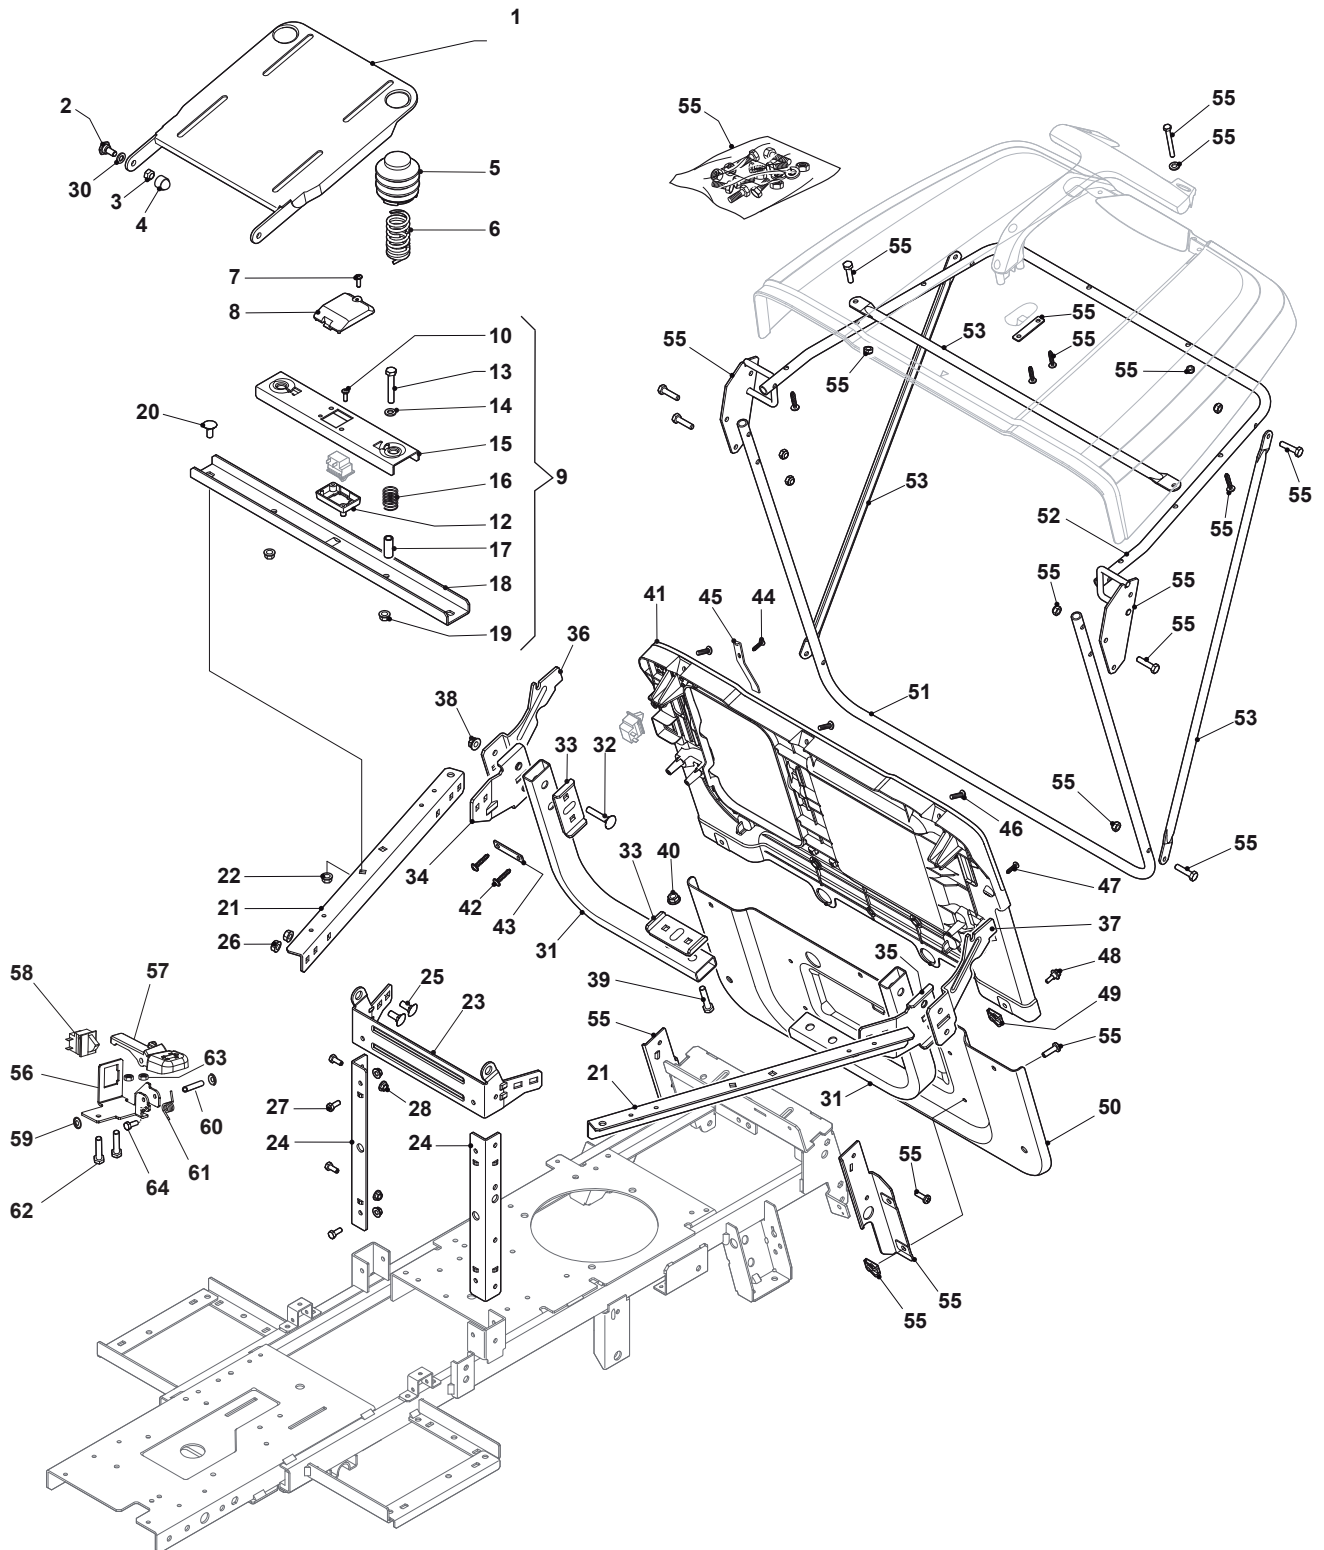

Fig.	Q.ty	Part No	Description	Notes
1	1	382547061/0	Plate	
2	2	122524970/3	Pin	
3	2	112155010/0	Nut	
4	2	118203854/0	Cap	
5	2	327737500/0	Protection Hood	
6	2	127430589/0	Spring	
7	1	112728706/0	Screw	
8	1	327110508/0	Switch Cover	
9	1	384394751/1	Micro	
10	2	112728686/0	Screw	
11	1	119410606/0	Microswitch	
12	1	325785379/1	Support	
13	2	112691400/0	Screw	
14	2	112521350/0	Washer	
15	1	327543047/0	Plate	
16	2	125430263/0	Spring	
17	2	125160048/0	Spacer	
18	1	327787089/0	Support	
19	2	112293201/0	Nut	
20	2	112818690/0	Screw	
21	2	327650131/0	Upper Stiffening	
22	2	112293201/0	Nut	
23	1	327543039/0	Backup Plate	
24	2	327010209/0	Angular	
25	8	112818690/0	Screw	
26	8	112293201/0	Nut	
27	8	112791200/1	Screw	
28	8	112154510/0	Nut	
30	2	122675110/0	Washer	
31	2	327869063/0	Pipe	
32	4	112819105/0	Screw	
33	4	327543029/0	Plate	
34	1	327772171/0	Bracket, Right	
35	1	327772213/0	Bracket, Right	
36	1	327772225/0	Bracket, Left	
37	1	327772215/1	Bracket, Left	
38	4	112154210/0	Nut	
39	4	112691115/0	Screw	
40	4	112154210/0	Nut	
41	1	327543027/0	Plate	
42	4	112728300/0	Screw	
43	2	322545142/0	Plate	
44	1	112728300/0	Screw	
45	1	127430600/0	Spring	
46	3	112727801/0	Screw	
47	2	112728300/0	Screw	
48	2	125943010/0	Screw	
49	2	112437507/0	Rapid Fixing Plate	
50	1	327543025/0	Plate	
51	1	384801145/0	Grasscatcher Frame	
52	1	384801147/0	Grasscatcher Upper Frame	

Fig.	Q.ty	Part No	Description	Notes
53	3	327650133/0	Upper Stiffening	
55	1	384180218/1	Outfit, Screws	
56	1	327772241/0	Clamp	
57	1	327500065/0	Pedal	
58	1	119410614/0	Microswitch	
59	2	112604896/0	Crown Fastener	
60	1	122517866/0	Pin	
61	1	122450457/0	Safety Spring	
62	2	112791400/0	Screw	
63	2	112292102/0	Nut	
64	1	112728440/0	Screw	