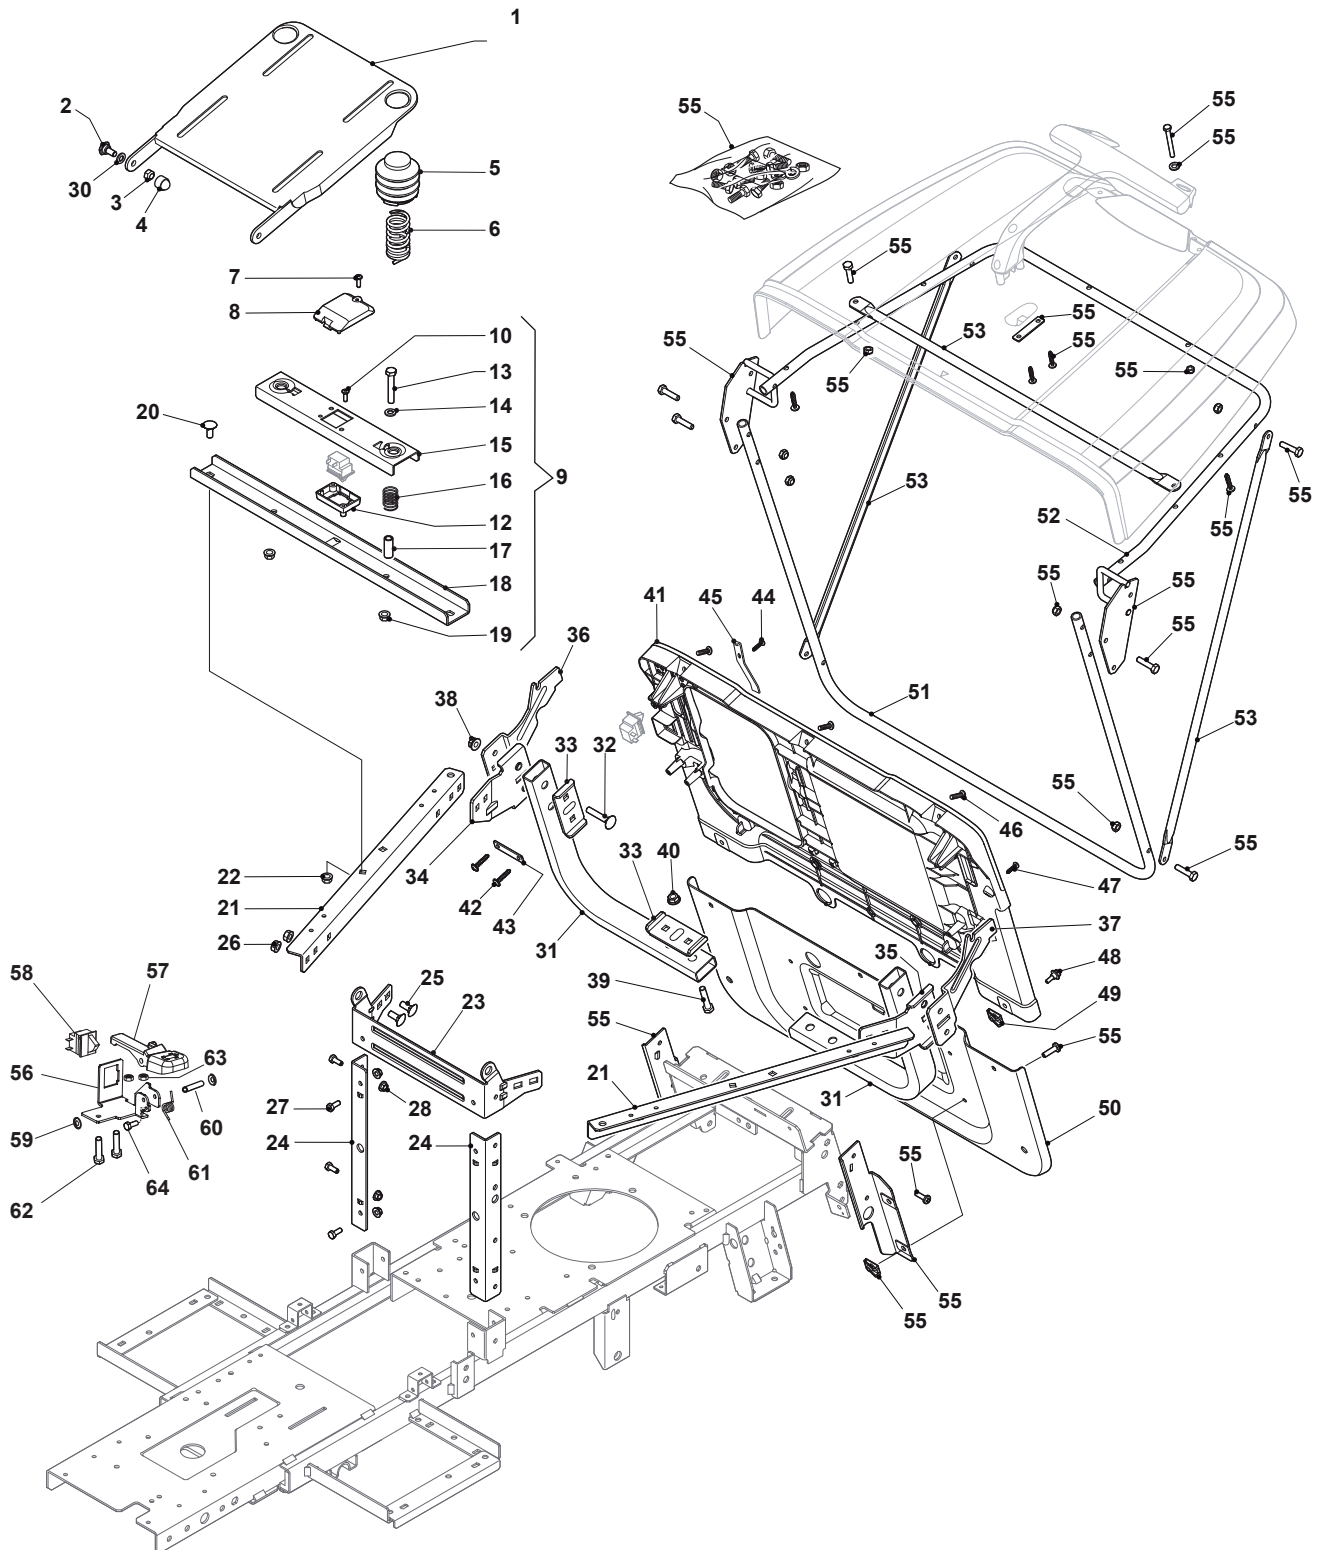

Fig.	Q.ty	Part No	Description	Notes
25	1	327110484/0	Grass-Catcher Cover, Yellow	
25	1	327110485/0	Grass-Catcher Cover, White	
25	1	327110535/0	Grass-Catcher Cover, Black	
25	1	327110531/0	Grass-Catcher Cover, Green	
26	1	184106074/0	Box, Fabric	
27	4	112793101/0	Screw	
28	4	112583500/0	Grower	
29	4	112523060/0	Washer	
31	1	325580503/0	Steering Plate Cover	
32	1	325580504/0	Steering Plate Cover	
35	1	125722472/0	Seat	
36	1	125722463/0	Seat	
37	1	125722453/1	Seat	
38	1	125722471/0	Seat	
39	1	125722456/0	Seat	
40	1	125722470/0	Seat	
41	1	125722477/0	Seat	

Fig.	Q.ty	Part No	Description	Notes
53	3	327650133/0	Upper Stiffening	
55	1	384180218/1	Outfit, Screws	
56	1	327772241/0	Clamp	
57	1	327500065/0	Pedal	
58	1	119410614/0	Microswitch	
59	2	112604896/0	Crown Fastener	
60	1	122517866/0	Pin	
61	1	122450457/0	Safety Spring	
62	2	112791400/0	Screw	
63	2	112292102/0	Nut	
64	1	112728440/0	Screw	