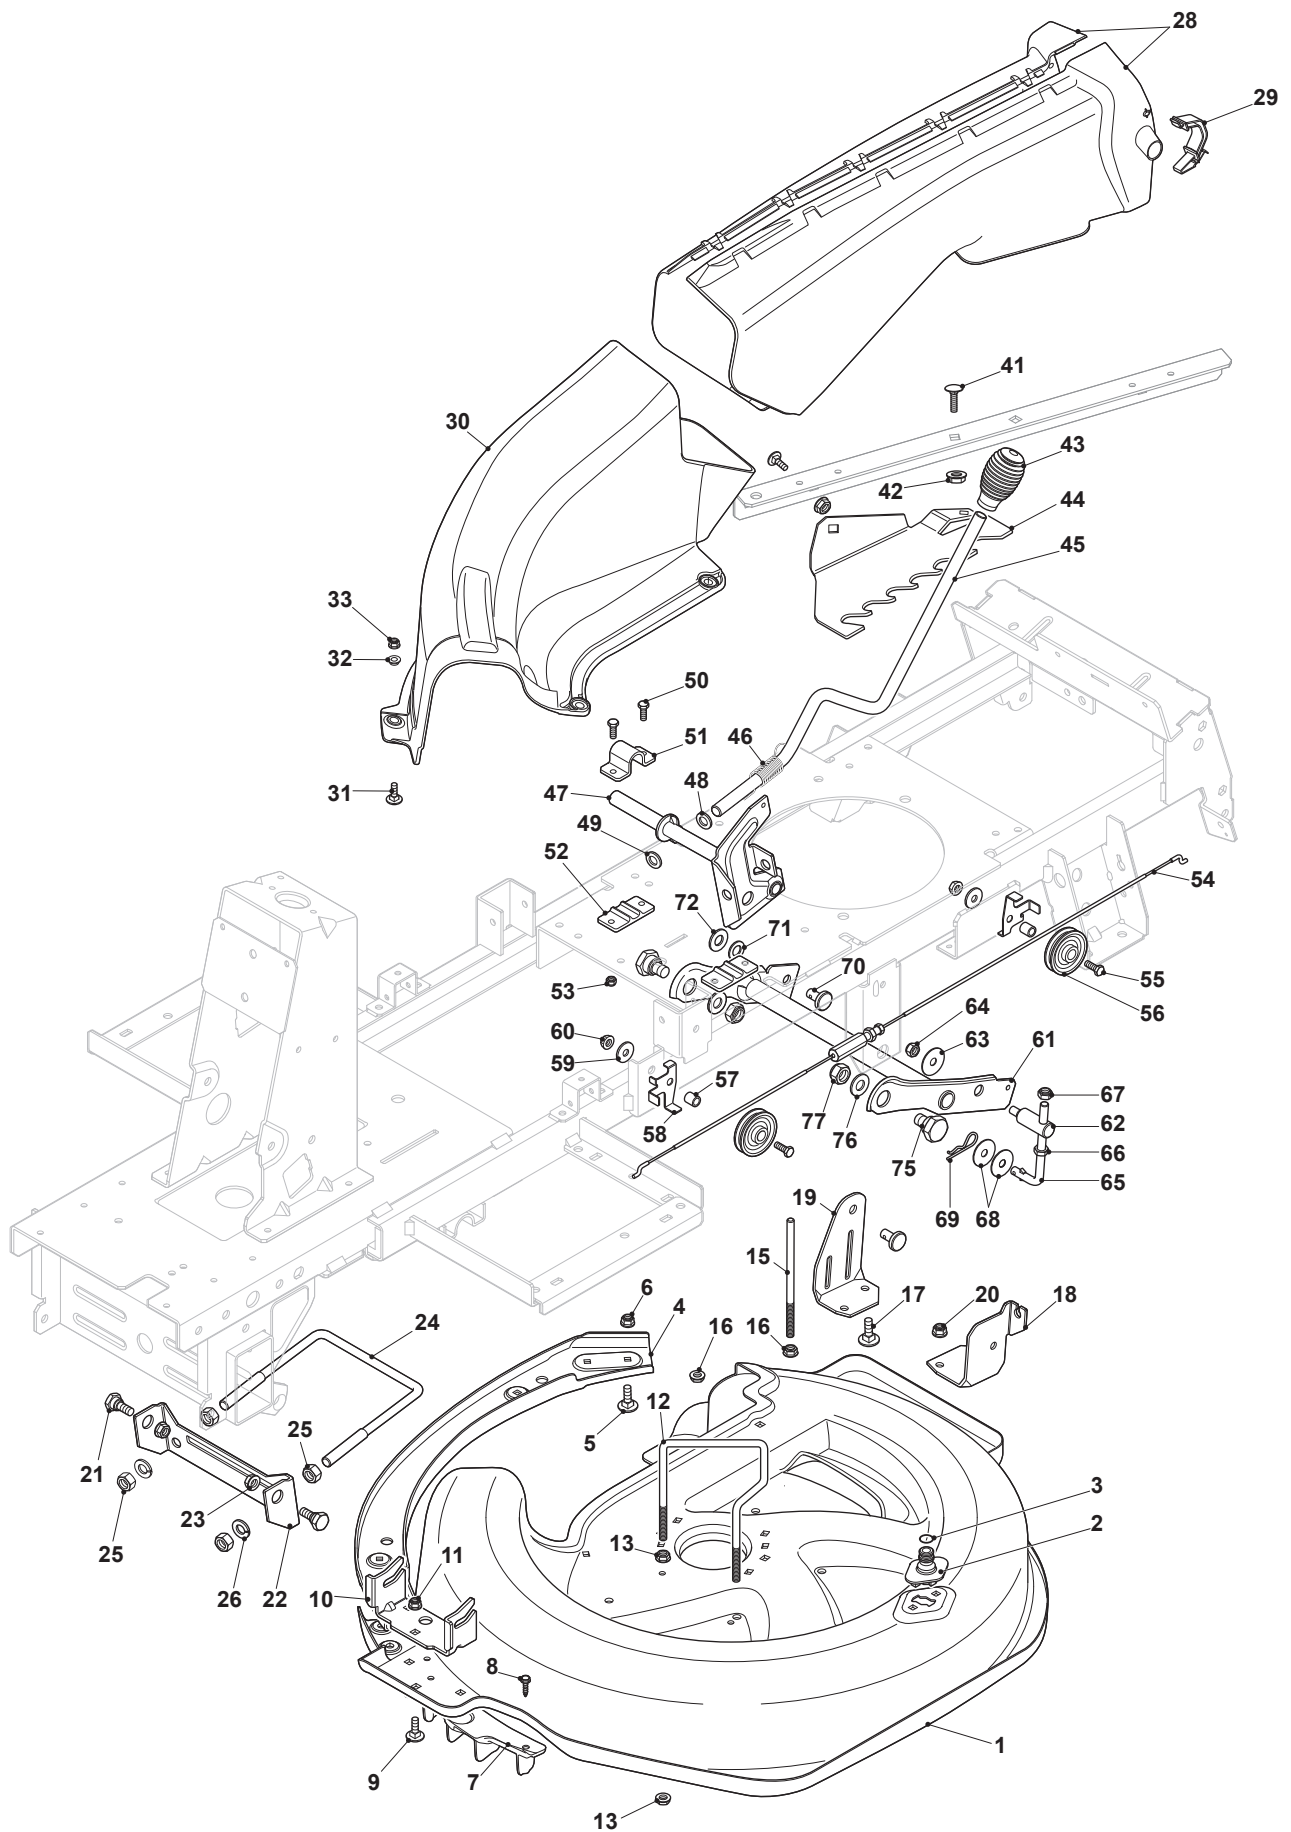

Fig.	Q.ty	Part No	Description	Notes
55	1	112293201/0	Nut	
56	1	384004609/0	Wire	
57	2	112791200/1	Screw	
58	1	327787093/0	Support	
59	2	112292102/0	Nut	
60	1	327110509/0	Inspection Door	
61	1	135061430/0	Belt	
62	4	112292102/0	Nut	
63	1	127294011/0	Belt Guide	
64	1	112608950/0	Seeger	
65	1	182601509/0	Pulley	
66	1	112139430/0	Key	
67	1	118400981/1	Transmission Unit (Peerless MST-204-581A)	
68	4	112691800/0	Screw	
69	4	112154210/0	Nut	
70	4	125670005/2	Washer	
71	2	327772189/0	Bracket	
72	2	112735150/0	Screw	
73	2	112792611/0	Screw	
74	2	112293201/0	Nut	
75	1	112735520/0	Screw	
76	1	112540040/0	Washer	
77	1	322680009/0	Washer	
78	1	327543055/0	Plate	
79	1	127430597/0	Spring	
81	1	119410608/1	Neutral Switch (Mech.)	
82	1	127065069/0	Wire	
83	1	327787109/0	Support	
84	1	112791400/0	Screw	
85	1	112292102/0	Nut	
86	1	119410614/0	Microswitch	
87	2	112540221/0	Washer	
88	2	133800001/0	Faston Terminal	No more supplied with the transmission