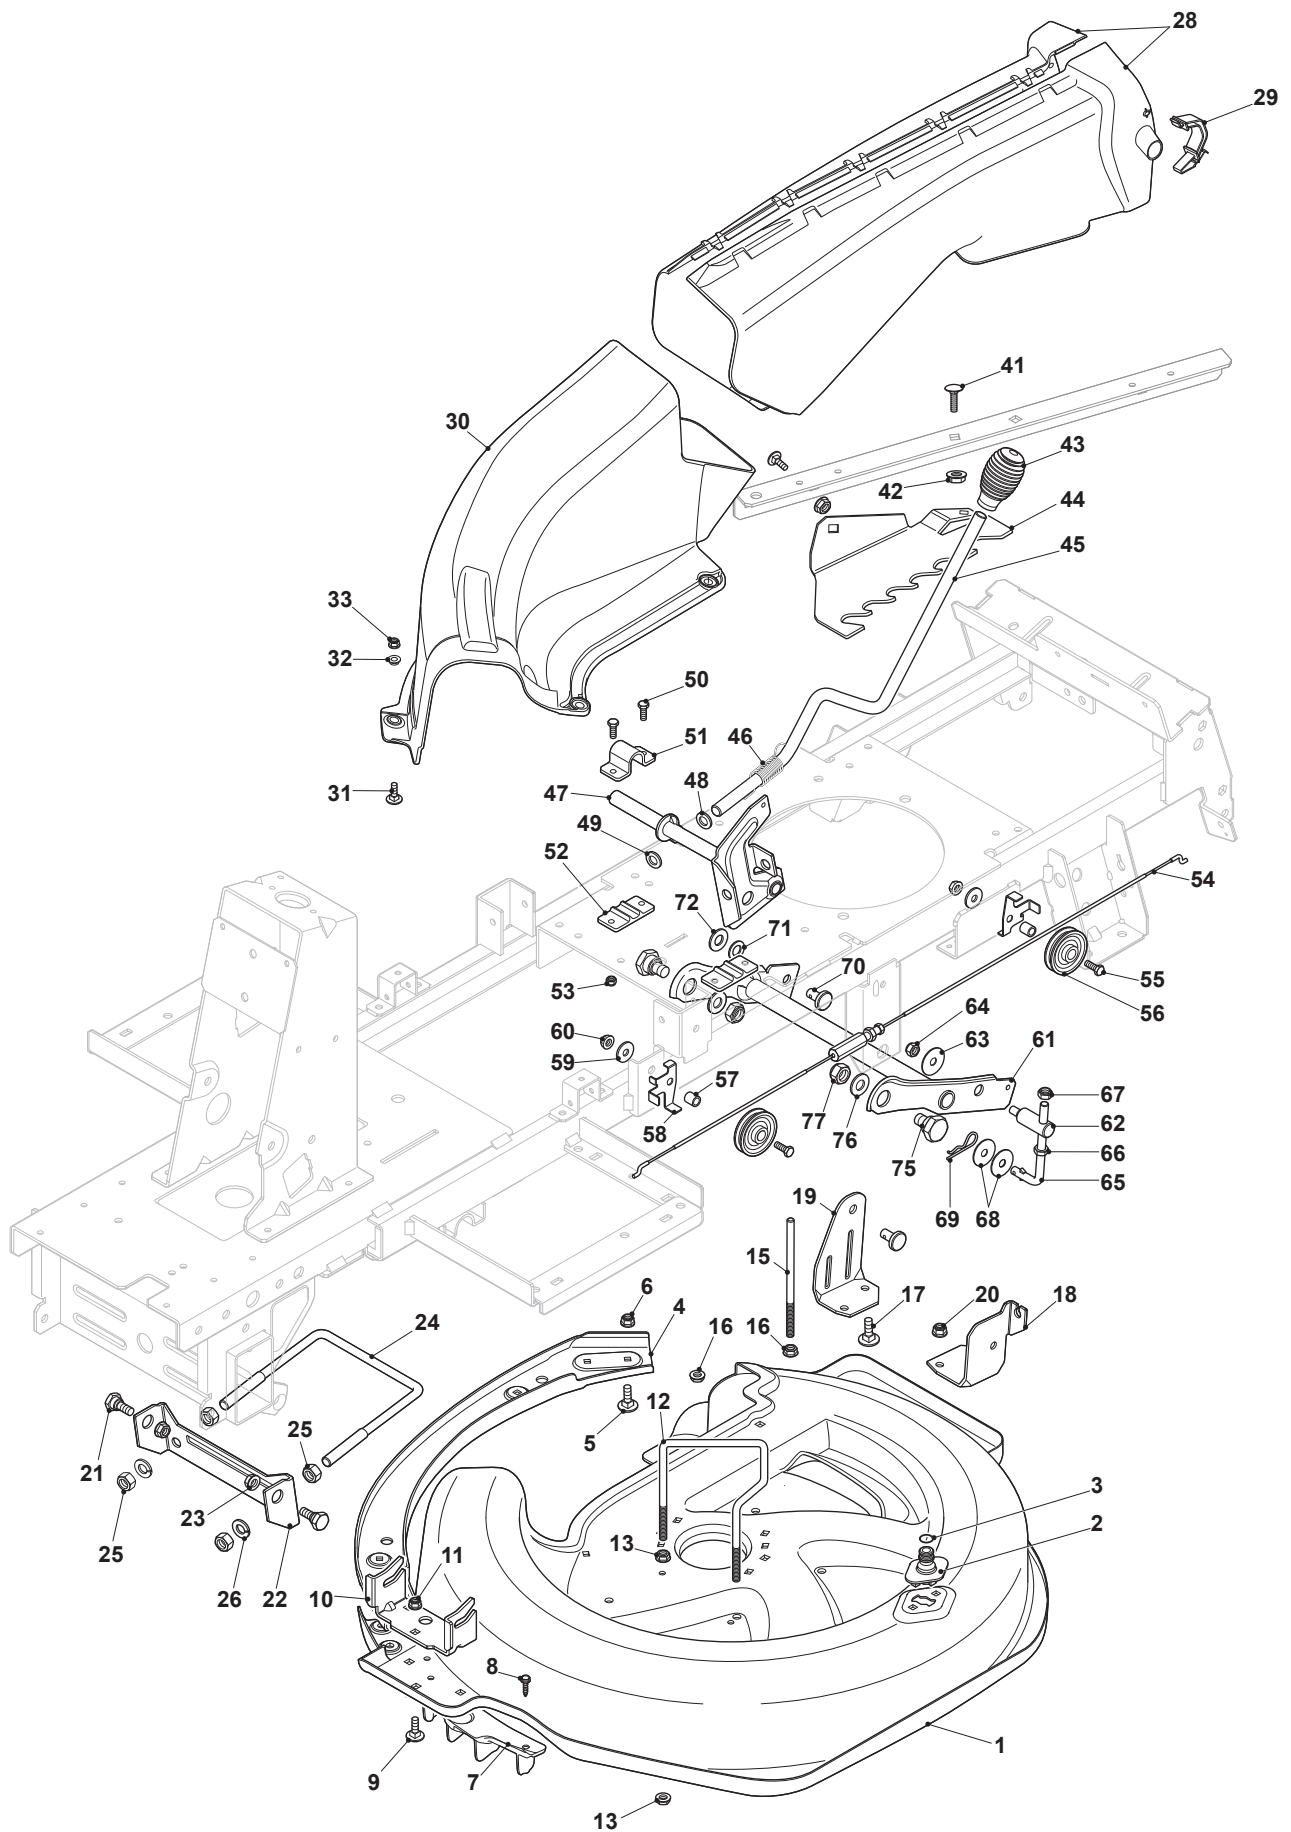

Fig.	Q.ty	Part No	Description	Notes
1	1	384564114/0	Cutting Plate, Black	
2	1	325033086/0	Water Hose Connection	
3	1	119035000/0	Or Ring	
4	1	384650107/0	Stiffening	
5	4	112815200/0	Screw	
6	4	112292102/0	Nut	
7	1	327488001/0	Front Combi	
8	3	112735402/0	Screw	
9	3	112818690/0	Screw	
10	1	327772175/0	Front Bracket	
11	3	112154210/0	Nut	
12	1	127294008/0	Belt Guide	
13	4	112292102/0	Nut	
15	1	127580077/0	Belt Guide	
16	2	112293201/0	Nut	
17	4	112818690/0	Screw	
18	1	327772179/0	Bracket, Left	
19	1	327772177/0	Bracket, Right	
20	4	112154210/0	Nut	
21	2	127510121/0	Plate	
22	1	327543043/0	Plate	
23	2	112154210/0	Nut	
24	1	127840056/0	Front Tie Rod	
25	4	112293200/0	Nut	
26	2	112585100/0	Washer	
28	1	384108054/0	Conveyor	
29	2	325774499/0	Clamp	
30	1	327107505/0	Conveyor	
31	4	112815200/0	Screw	
32	4	325160039/0	Spacer	
33	4	112292102/0	Nut	
41	2	112818690/0	Screw	
42	2	112293200/0	Nut	
43	1	125394510/0	Knob	
44	1	327734063/0	Sector, Height Adjustment	13inch
44	1	327734067/0	Sector, Height Adjustment	11inch
45	1	327315135/0	Cutting Deck Lifting Lever	
46	1	127430595/0	Spring	
47	1	384001035/1	Fulcrum Axle	
48	1	112521370/0	Washer	
49	1	122020050/0	Ring	
50	4	112791400/0	Screw	
51	2	325547231/0	Plate	
52	2	325785350/0	Support	
53	4	112154510/0	Nut	
54	1	384004605/0	Lifting Wire	13inch
54	1	384004600/0	Lifting Wire	11inch
55	2	112691100/0	Screw	
56	2	125601579/0	Pulley	
57	2	125040636/1	Bushing	
58	2	327543037/0	Guide Shoe	

Fig.	Q.ty	Part No	Description	Notes
59	2	112523060/0	Washer	
60	2	112293201/0	Nut	
61	1	384001037/0	Axle	
62	1	127510125/0	Pin	
63	1	322672152/0	Antifriction Washer	
64	2	112155000/0	Nut	
65	1	127840057/0	Tie Rod	
66	4	112295200/0	Nut	
67	2	112155000/0	Nut	
68	2	322672152/0	Antifriction Washer	
69	1	124487998/0	Cotter Pin	
70	1	127510114/0	Pin	
71	1	325670008/1	Washer	
72	1	112521360/0	Washer	
75	2	127510123/0	Pin	
76	2	112521360/0	Washer	
77	2	112156602/0	Nut	