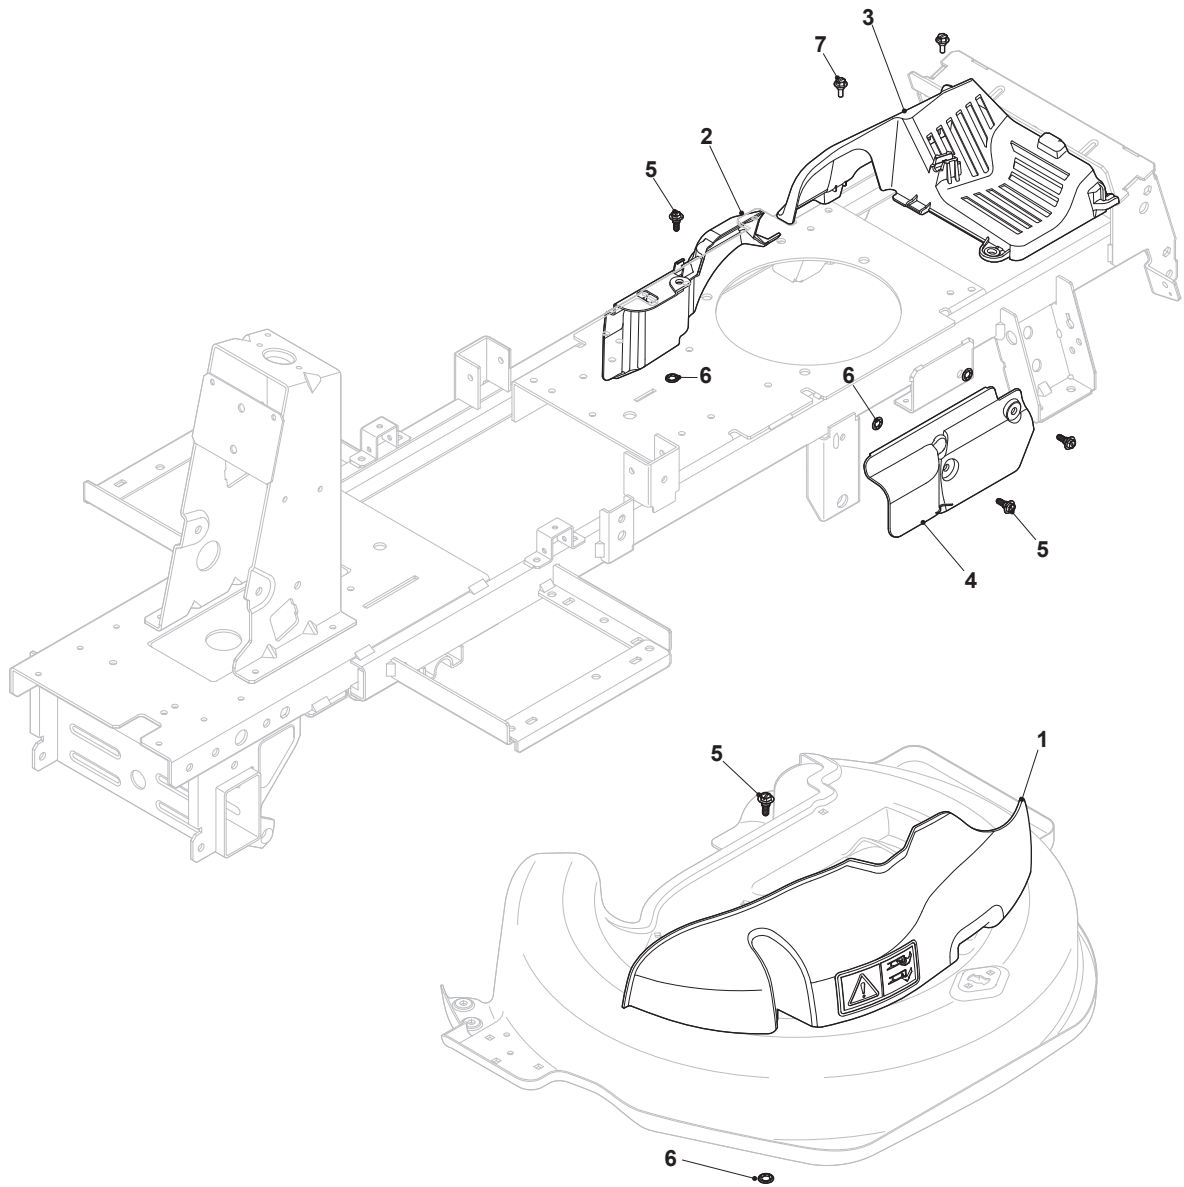

Fig.	Q.ty	Part No	Description	Notes
52	1	112794400/0	Screw	
53	1	127047017/0	Bushing	
55	1	112139480/0	Feather	
56	1	127604014/0	Pulley	
57	1	112793102/0	Screw	
58	1	112583500/0	Grower	
59	1	125670007/0	Washer	
60	1	384207251/0	Blade Shaft Support	
61	2	119216040/0	Bearing	
62	1	127023003/0	Shaft	
63	1	125430259/0	Spring	
64	1	325160501/0	Dust Cover Disc	
65	1	112609260/0	Seeger	
66	4	112818700/0	Screw	
67	4	112154210/0	Nut	
68	1	112139100/0	Key	
69	1	125463200/0	Blade Hub	
70	1	184109505/0	Blade Winged	
71	1	112508125/0	Elastic Washer	
72	1	112523080/0	Washer	
73	1	112735694/0	Screw	
74	1	327315151/0	Lever	
74	1	327315151/1	Lever	