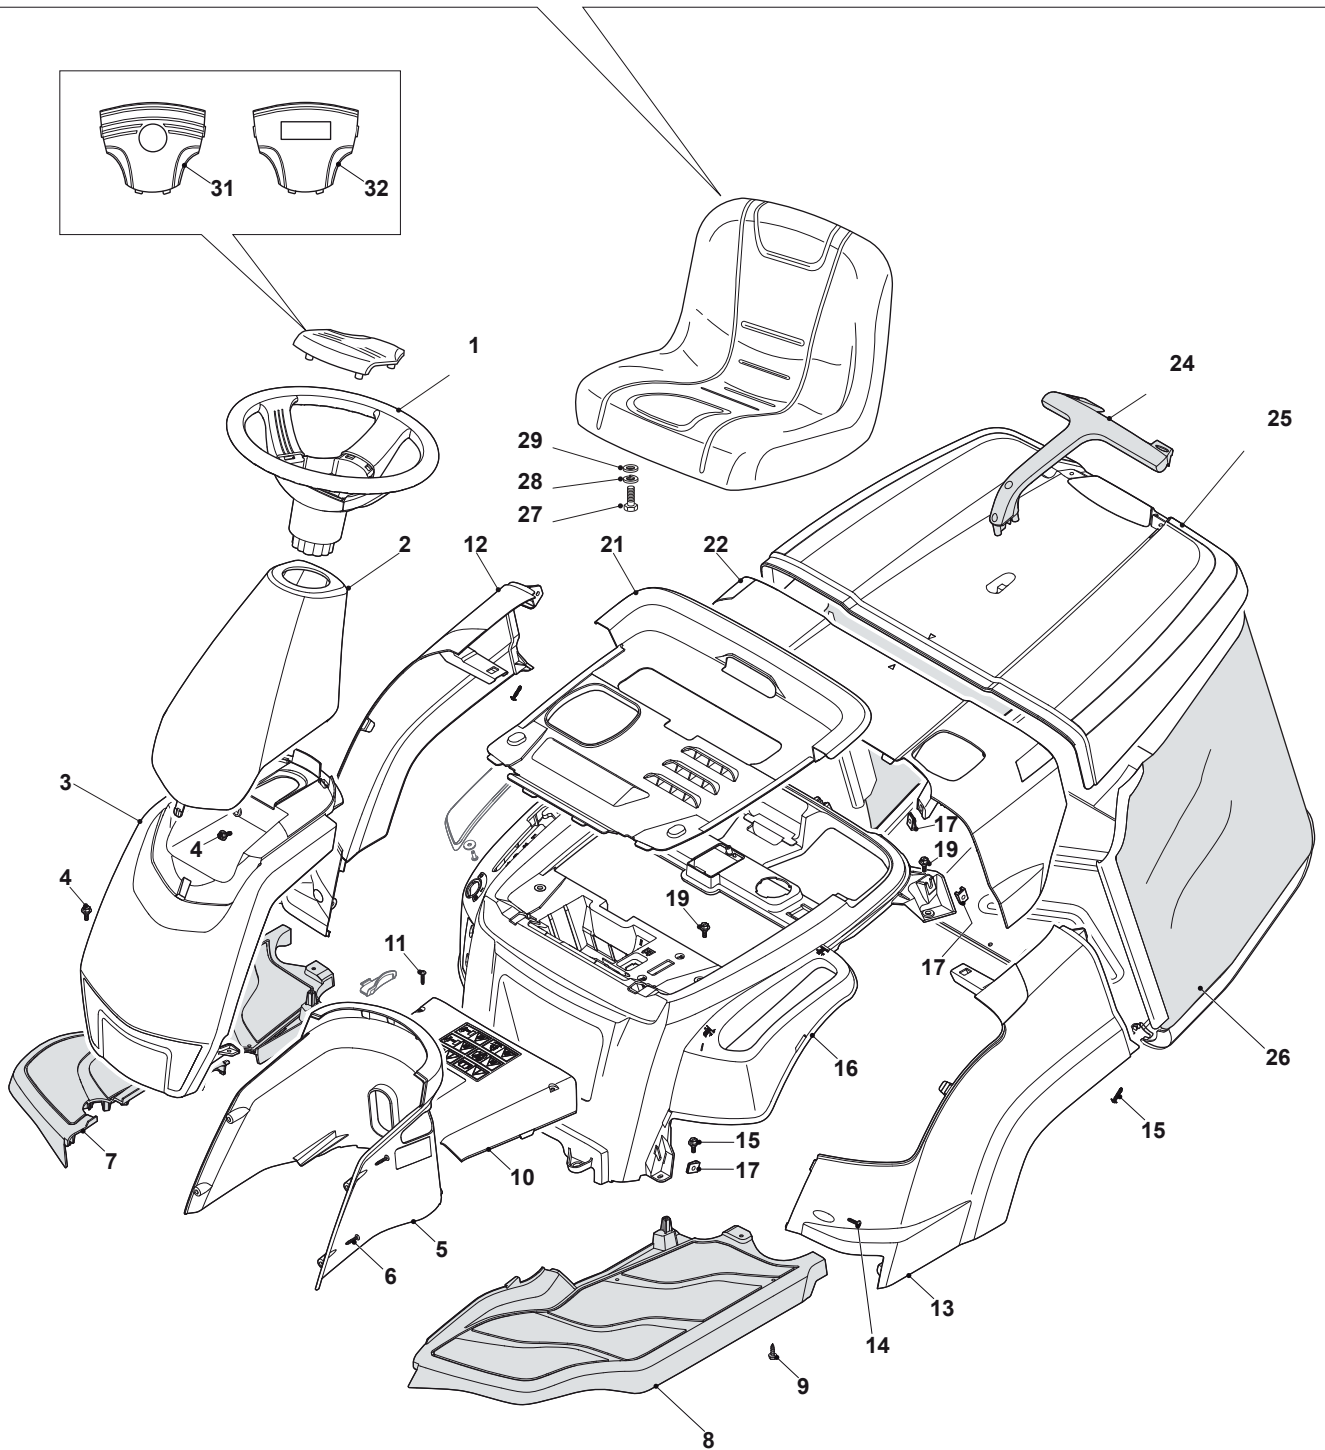

Fig.	Q.ty	Part No	Description	Notes
25	1	327110484/0	Grass-Catcher Cover, Yellow	
25	1	327110485/0	Grass-Catcher Cover, White	
25	1	327110535/0	Grass-Catcher Cover, Black	
25	1	327110531/0	Grass-Catcher Cover, Green	
26	1	184106074/0	Box, Fabric	
27	4	112793101/0	Screw	
28	4	112583500/0	Grower	
29	4	112523060/0	Washer	
31	1	325580503/0	Steering Plate Cover	
32	1	325580504/0	Steering Plate Cover	
35	1	125722472/0	Seat	
36	1	125722463/0	Seat	
37	1	125722453/1	Seat	
38	1	125722471/0	Seat	
39	1	125722456/0	Seat	
40	1	125722470/0	Seat	
41	1	125722477/0	Seat	