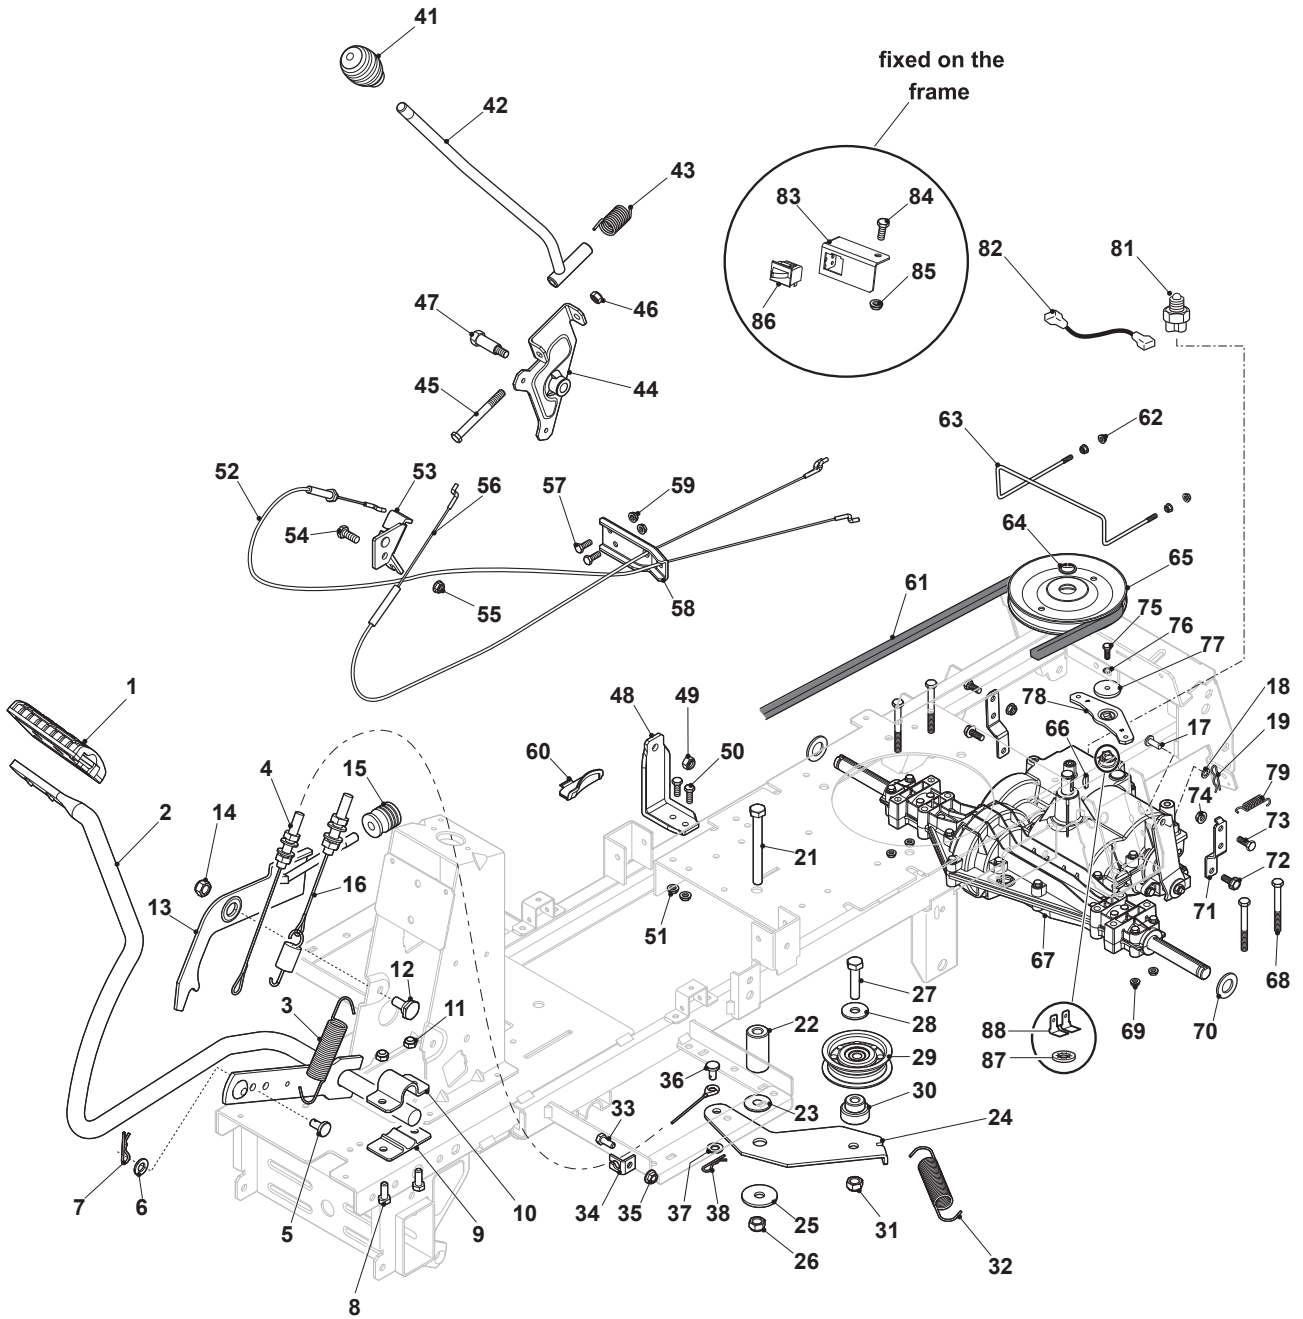

Fig.	Q.ty	Part No	Description	Notes
1	1	325110391/0	Clamp Cover	
2	1	384503013/0	Pedal	
3	2	127430594/0	Spring	
4	1	384004607/0	Tightener Cable	
5	1	127510120/0	Pin	
6	1	112521350/0	Washer	
7	1	124487997/0	Cotter Pin	
8	4	112791400/0	Screw	
9	2	325785350/0	Support	
10	2	325547231/0	Plate	
11	4	112154510/0	Nut	
12	1	122524970/3	Pin	
13	1	384002097/0	Brake Control Rod	
14	1	112154210/0	Nut	
15	1	127395050/1	Knob	
16	1	384004603/0	Cable, Thread Engine Brake	
17	1	127510120/0	Pin	
18	1	325670011/0	Antifriction Washer	
19	1	124487997/0	Cotter Pin	
21	1	112691900/0	Screw	
22	1	127160065/0	Spacer	
23	1	122041980/0	Bushing	
24	1	384307003/0	Tightener Lever	
25	1	112523070/0	Washer	
26	1	112155000/0	Nut	
27	1	112691115/0	Screw	
28	1	112523060/0	Washer	
29	1	127604015/0	Pulley	
30	1	127160064/0	Spacer	
31	1	112155000/0	Nut	
32	1	127430594/0	Spring	
33	1	112791200/1	Screw	
34	1	322806619/0	Support	
35	1	112292102/0	Nut	
36	1	127510120/0	Pin	
37	1	112521350/0	Washer	
38	1	125110802/0	Cotter Pin	
41	1	125394510/0	Knob	
42	1	384317097/0	Lever, Speed Drive Control	
43	1	125430226/0	Spring	
44	1	384773579/0	Bracket	
45	1	112692050/0	Screw	
46	1	112155000/0	Nut	
47	1	127510122/1	Bracket	
48	1	327772197/0	Bracket	
49	1	112154210/0	Nut	
50	2	112791200/1	Screw	
51	2	112292102/0	Nut	
52	1	384004602/0	Wire	
53	1	327772195/0	Front Bracket	
54	1	112792611/0	Screw	