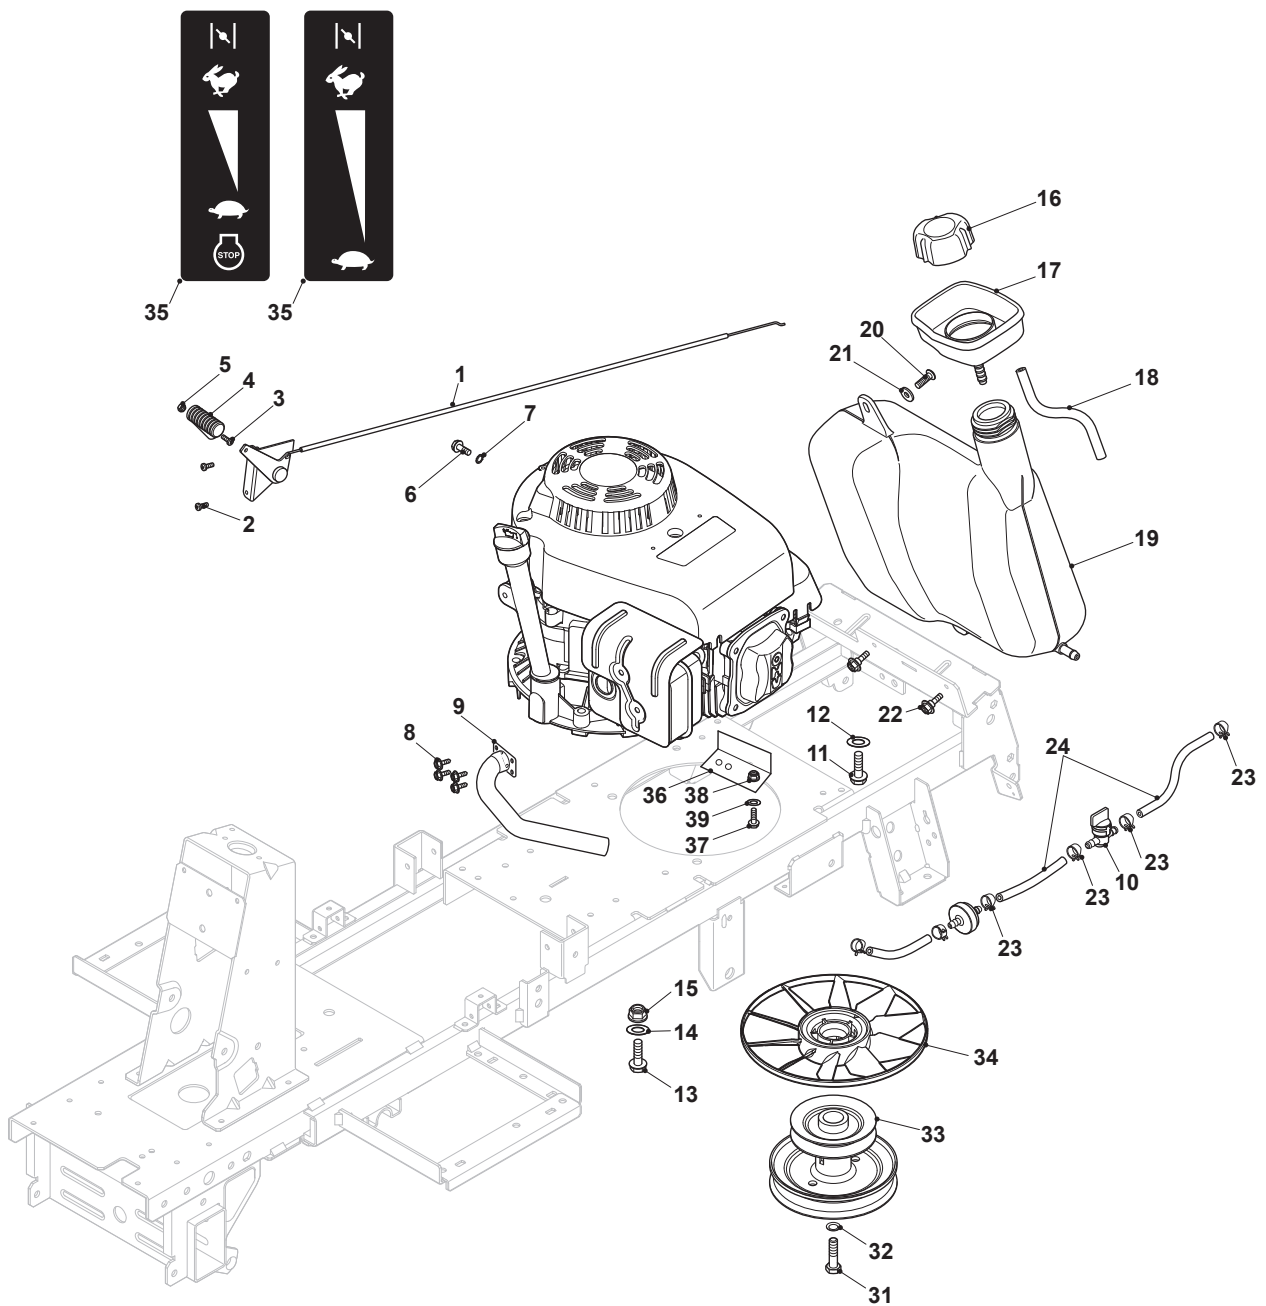

Fig.	Q.ty	Part No	Description	Notes
1	1	184000256/0	Throttle Cable	
2	2	125943012/0	Screw	
3	1	112726388/0	Screw	
4	1	125394501/0	Knob	
5	1	112290800/0	Nut	
6	1	112735599/0	Screw	
7	1	112540040/0	Washer	
8	1	112735110/0	Screw	
9	1	118738252/0	Exhaust Tube	
10	1	118562996/0	Shut out valve	
11	3	112735108/1	Screw	
12	3	112540070/0	Washer	
16	1	127790000/1	Fuel Cap	
17	1	327600180/0	Tank Protection	
18	1	327869054/1	Fuel Discharge Pipe	
19	1	327733008/0	Fuel Tank	
20	1	112727801/0	Screw	
21	1	112523040/0	Washer	
22	2	125943010/0	Screw	
23	4	118375051/1	Fair Led	
24	1	325869035/1	Connecting Tube	
31	1	112735694/0	Screw	11inch
31	1	112736850/0	Screw	13inch
32	1	112543000/0	Washer	
33	1	384601500/1	Pulley	13inch
33	1	384601501/1	Pulley	11inch
35	1	114366874/0	Label	Electric Start
36	1	327772239/0	Bracket	
37	3	112791200/1	Screw	
38	3	112154510/0	Nut	
39	2	122675110/0	Washer	