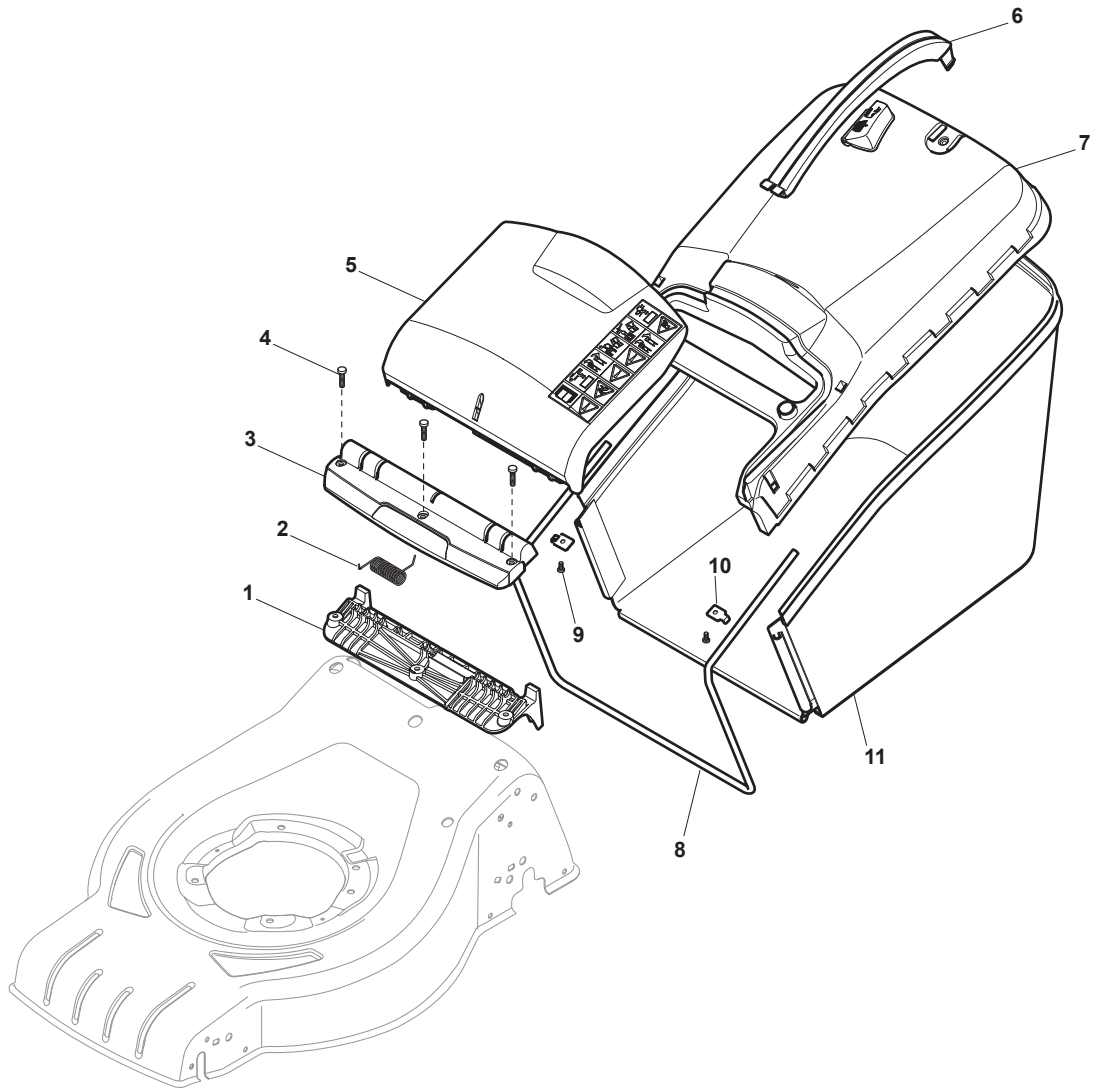

Fig.	Q.ty	Part No	Description	Notes
1	4	112608600/0	Seeger	
2	1	122570134/0	Left Pinion	
3	1	122570133/0	Right Pinion	
4	2	322042067/0	Bushing	
5	2	112521371/0	Washer	
6	1	181003092/0	Gear Box	
7	1	122601909/0	Pulley	
8	1	112645700/0	Elastic Pin	
9	1	122033283/0	Adjustment Rod	
10	1	135064196/0	Belt	
11	1	122041957/1	Bushing	
12	1	122450063/0	Spring	
13	1	322680009/0	Washer	
14	1	112154510/0	Nut	
15	1	122110230/0	Hub Cover	
16	2	122753000/0	Pin	

Fig.	Q.ty	Part No	Description	Notes
1	2	381007416/2	Wheel	
2	4	119216035/0	Bearing	
3	2	322110643/0	Hub Cap Grey	Grey
5	2	381007417/2	Wheel	
6	4	119216035/0	Bearing	
7	6	112728706/0	Screw	
8	2	322120115/0	Wheels Crown	
9	2	322110644/0	Hub Cap Grey	Grey

MLMP140H-51SP

Petrol Lawn Mower Blade

Issue 2 - 2016

Fig.	Q.ty	Part No	Description	Notes
1	3	112691115/0	Screw	
2	1	122465608/2	Hub With Pulley, Crankshaft Ø 25	
3	1	181004459/0	Blade	
4	1	122160400/0	Elastic Disc	
5	1	112523080/0	Washer	
6	1	112735698/0	Screw	
7	1	112139150/0	Feather, Crankshaft Ø 25	
8	3	112154210/0	Nut	