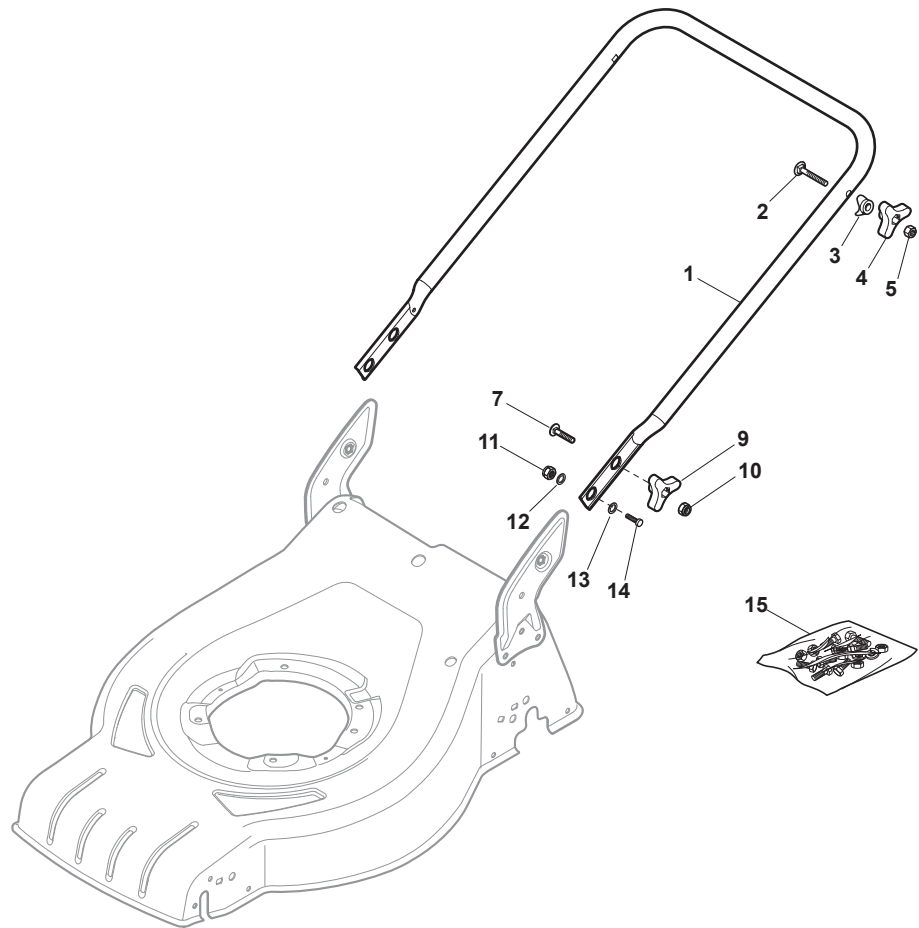

Fig.	Q.ty	Part No	Description	Notes
1	1	381302853/0	Front Wheel Axle	
2	2	322545142/0	Plate	
3	4	112728698/0	Screw	
4	2	112521350/0	Washer	
5	2	112155000/0	Nut	
6	2	112436051/0	Plate	
7	1	322869679/0	Rod, Height Adjustment	
8	2	122519823/0	Pin	
9	1	122446193/0	Spring	
10	2	322600145/0	Protection, Wheel	D. 200
11	4	112728698/0	Screw	
12	2	322545152/0	Plate	
13	1	381302849/0	Rear Wheel Axle	
14	1	122534131/0	Pin	
15	1	381003357/0	Wheels Rear Adj. Lever	
16	1	122446192/0	Spring	
17	1	112154510/0	Nut	
18	2	322600240/0	Protection, Wheel	
21	2	112521350/0	Washer	
22	2	112155000/0	Nut	

Fig.	Q.ty	Part No	Description	Notes
2	2	112819110/0	Screw	
3	2	122671651/0	Washer	
4	2	122399900/0	Knob	Black
5	2	112293200/0	Nut	
7	2	112818900/0	Screw	
9	2	122399900/0	Knob	Black
10	2	112293200/0	Nut	
11	2	112155000/0	Nut	
12	2	112521350/0	Washer	
13	2	112369500/0	Elastic Washer	
14	2	112760605/0	Screw	
15	1	381008691/0	Outfit, Screws	Black
1	1	381006785/0	Handle Lower Part	Black

Fig.	Q.ty	Part No	Description	Notes
1	1	381006739/1	Handle, Upper Part	
1	1	381006745/1	Handle, Upper Part with sponge handgrip	
2	1	122430313/0	Guide Spring	
3	1	112521330/0	Washer	
4	1	112154510/0	Nut	
5	1	118390020/0	Conduit Clip Caproeuope (28-1495)	
6	1	181003363/1	Lever, Engine Brake Black	Black
7	1	181030088/0	Cable, Thread Engine Brake	
8	1	112727783/0	Screw	
9	1	112154510/0	Nut	
10	1	181003364/0	Drive Control Lever	Black
11	1	381030051/0	Cable Rear Drive	
12	1	322551640/0	Plate	

Fig.	Q.ty	Part No	Description	Notes
1	4	112608600/0	Seeger	
2	1	122570134/0	Left Pinion	
3	1	122570133/0	Right Pinion	
4	2	322042067/0	Bushing	
5	2	112521371/0	Washer	
6	1	181003092/0	Gear Box	
7	1	122601909/0	Pulley	
8	1	112645700/0	Elastic Pin	
9	1	122033283/0	Adjustment Rod	
10	1	135064196/0	Belt	
11	1	122041957/1	Bushing	
12	1	122450063/0	Spring	
13	1	322680009/0	Washer	
14	1	112154510/0	Nut	
15	1	122110230/0	Hub Cover	
16	2	122753000/0	Pin	