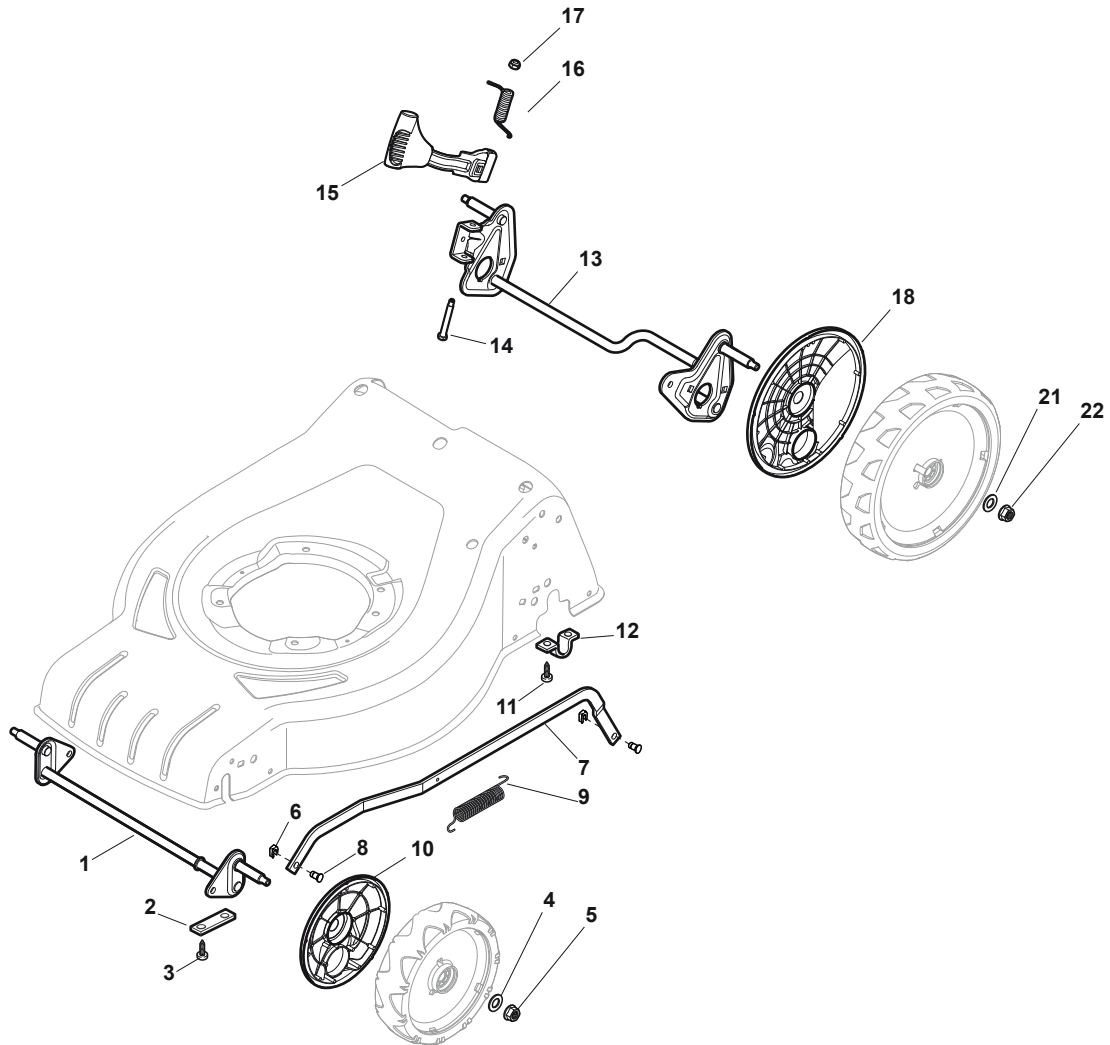

Fig.	Q.ty	Part No	Description	Notes
1	1	381302853/0	Front Wheel Axle	
2	2	322545142/0	Plate	
3	4	112728698/0	Screw	
4	2	112521350/0	Washer	
5	2	112155000/0	Nut	
6	2	112436051/0	Plate	
7	1	322869679/0	Rod, Height Adjustment	
8	2	122519823/0	Pin	
9	1	122446193/0	Spring	
10	2	322600145/0	Protection, Wheel	D. 200
11	4	112728698/0	Screw	
12	2	322545152/0	Plate	
13	1	381302849/0	Rear Wheel Axle	
14	1	122534131/0	Pin	
15	1	381003357/0	Wheels Rear Adj. Lever	
16	1	122446192/0	Spring	
17	1	112154510/0	Nut	
18	2	322600240/0	Protection, Wheel	
21	2	112521350/0	Washer	
22	2	112155000/0	Nut	

Fig.	Q.ty	Part No	Description	Notes
2	2	112819110/0	Screw	
3	2	122671651/0	Washer	
4	2	122399900/0	Knob	Black
5	2	112293200/0	Nut	
7	2	112818900/0	Screw	
9	2	122399900/0	Knob	Black
10	2	112293200/0	Nut	
11	2	112155000/0	Nut	
12	2	112521350/0	Washer	
13	2	112369500/0	Elastic Washer	
14	2	112760605/0	Screw	
15	1	381008691/0	Outfit, Screws	Black
1	1	381006785/0	Handle Lower Part	Black

Fig.	Q.ty	Part No	Description	Notes
1	1	381006739/1	Handle, Upper Part	
1	1	381006745/1	Handle, Upper Part with sponge handgrip	
2	1	122430313/0	Guide Spring	
3	1	112521330/0	Washer	
4	1	112154510/0	Nut	
5	1	118390020/0	Conduit Clip Caproeuope (28-1495)	
6	1	181003363/1	Lever, Engine Brake Black	Black
7	1	181030088/0	Cable, Thread Engine Brake	
8	1	112727783/0	Screw	
9	1	112154510/0	Nut	
10	1	181003364/0	Drive Control Lever	Black
11	1	381030051/0	Cable Rear Drive	
12	1	322551640/0	Plate	

Fig.	Q.ty	Part No	Description	Notes
1	4	112608600/0	Seeger	
2	1	122570134/0	Left Pinion	
3	1	122570133/0	Right Pinion	
4	2	322042067/0	Bushing	
5	2	112521371/0	Washer	
6	1	181003092/0	Gear Box	
7	1	122601909/0	Pulley	
8	1	112645700/0	Elastic Pin	
9	1	122033283/0	Adjustment Rod	
10	1	135064196/0	Belt	
11	1	122041957/1	Bushing	
12	1	122450063/0	Spring	
13	1	322680009/0	Washer	
14	1	112154510/0	Nut	
15	1	122110230/0	Hub Cover	
16	2	122753000/0	Pin	