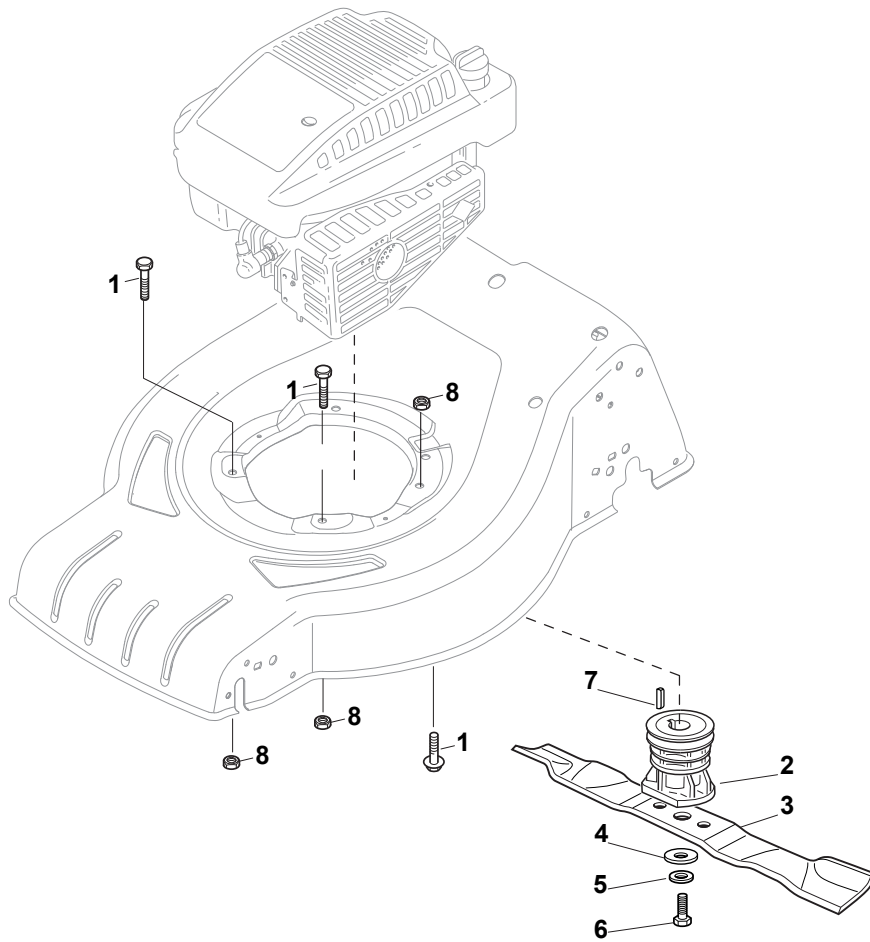

Fig.	Q.ty	Part No	Description	Notes
1	1	381302853/0	Front Wheel Axle	
2	2	322545142/0	Plate	
3	4	112728698/0	Screw	
4	2	112521350/0	Washer	
5	2	112155000/0	Nut	
6	2	112436051/0	Plate	
7	1	322869679/0	Rod, Height Adjustment	
8	2	122519823/0	Pin	
9	1	122446193/0	Spring	
10	2	322600145/0	Protection, Wheel	D. 200
11	4	112728698/0	Screw	
12	2	322545152/0	Plate	
13	1	381302849/0	Rear Wheel Axle	
14	1	122534131/0	Pin	
15	1	381003357/0	Wheels Rear Adj. Lever	
16	1	122446192/0	Spring	
17	1	112154510/0	Nut	
18	2	322600240/0	Protection, Wheel	
21	2	112521350/0	Washer	
22	2	112155000/0	Nut	

Fig.	Q.ty	Part No	Description	Notes
1	1	381006739/1	Handle, Upper Part	
1	1	381006745/1	Handle, Upper Part with sponge handgrip	
2	1	122430313/0	Guide Spring	
3	1	112521330/0	Washer	
4	1	112154510/0	Nut	
5	1	118390020/0	Conduit Clip Caproeuope (28-1495)	
6	1	181003363/1	Lever, Engine Brake Black	Black
7	1	181030088/0	Cable, Thread Engine Brake	
8	1	112727783/0	Screw	
9	1	112154510/0	Nut	
10	1	181003364/0	Drive Control Lever	Black
11	1	381030051/0	Cable Rear Drive	
12	1	322551640/0	Plate	

Fig.	Q.ty	Part No	Description	Notes
1	4	112608600/0	Seeger	
2	1	122570134/0	Left Pinion	
3	1	122570133/0	Right Pinion	
4	2	322042067/0	Bushing	
5	2	112521371/0	Washer	
6	1	181003092/0	Gear Box	
7	1	122601909/0	Pulley	
8	1	112645700/0	Elastic Pin	
9	1	122033283/0	Adjustment Rod	
10	1	135064196/0	Belt	
11	1	122041957/1	Bushing	
12	1	122450063/0	Spring	
13	1	322680009/0	Washer	
14	1	112154510/0	Nut	
15	1	122110230/0	Hub Cover	
16	2	122753000/0	Pin	

Fig.	Q.ty	Part No	Description	Notes
1	2	381007416/2	Wheel	
2	4	119216035/0	Bearing	
3	2	322110643/0	Hub Cap Grey	Grey
5	2	381007417/2	Wheel	
6	4	119216035/0	Bearing	
7	6	112728706/0	Screw	
8	2	322120115/0	Wheels Crown	
9	2	322110644/0	Hub Cap Grey	Grey