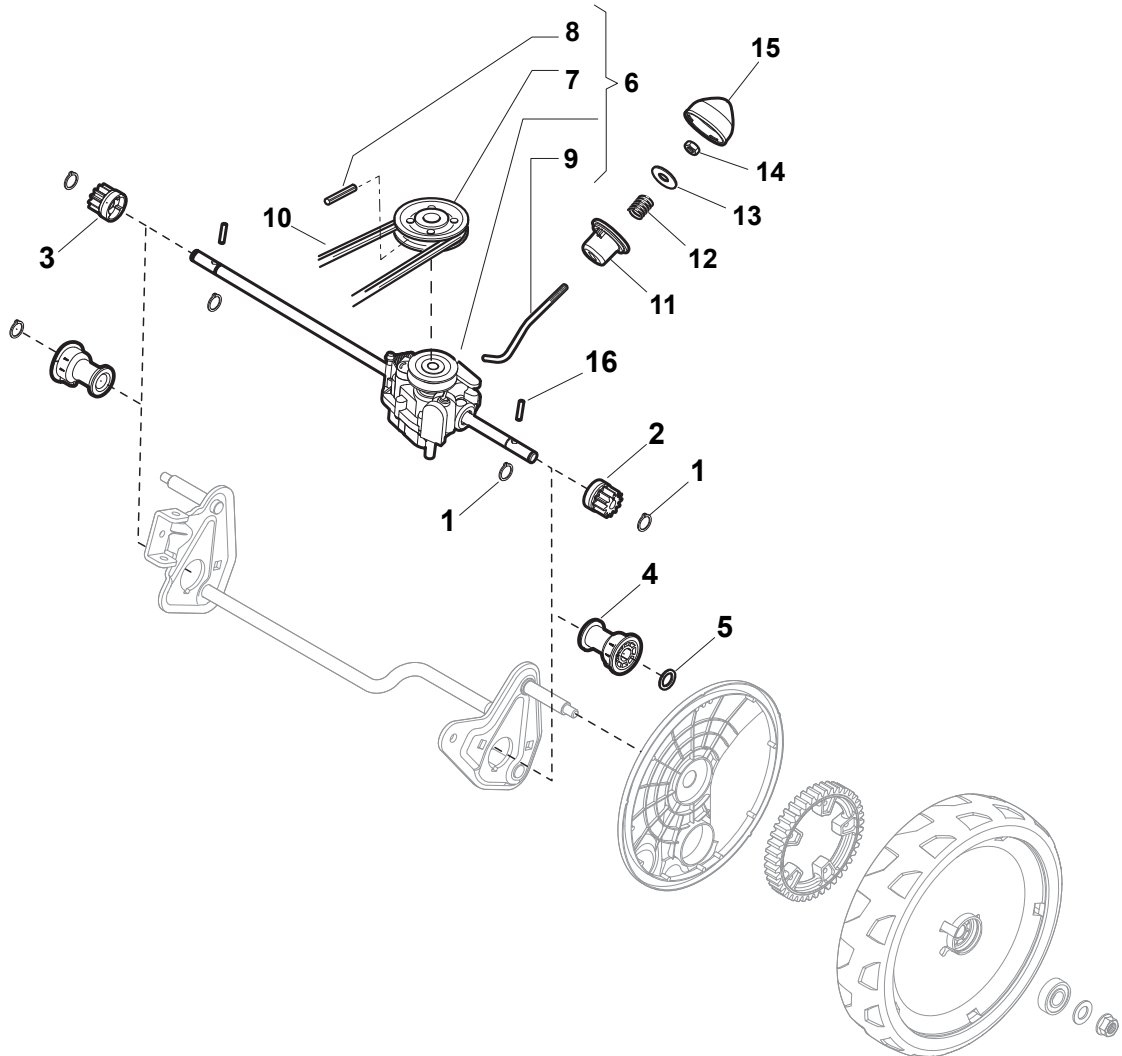

Fig.	Q.ty	Part No	Description	Notes
1	1	381302853/0	Front Wheel Axle	
2	2	322545142/0	Plate	
3	4	112728698/0	Screw	
4	2	112521350/0	Washer	
5	2	112155000/0	Nut	
6	2	112436051/0	Plate	
7	1	322869679/0	Rod, Height Adjustment	
8	2	122519823/0	Pin	
9	1	122446193/0	Spring	
10	2	322600145/0	Protection, Wheel	D. 200
11	4	112728698/0	Screw	
12	2	322545152/0	Plate	
13	1	381302849/0	Rear Wheel Axle	
14	1	122534131/0	Pin	
15	1	381003357/0	Wheels Rear Adj. Lever	
16	1	122446192/0	Spring	
17	1	112154510/0	Nut	
18	2	322600240/0	Protection, Wheel	
21	2	112521350/0	Washer	
22	2	112155000/0	Nut	

Fig.	Q.ty	Part No	Description	Notes
1	1	381006739/1	Handle, Upper Part	
1	1	381006745/1	Handle, Upper Part with sponge handgrip	
2	1	122430313/0	Guide Spring	
3	1	112521330/0	Washer	
4	1	112154510/0	Nut	
5	1	118390020/0	Conduit Clip Caproeuope (28-1495)	
6	1	181003363/1	Lever, Engine Brake Black	Black
7	1	181030088/0	Cable, Thread Engine Brake	
8	1	112727783/0	Screw	
9	1	112154510/0	Nut	
10	1	181003364/0	Drive Control Lever	Black
11	1	381030051/0	Cable Rear Drive	
12	1	322551640/0	Plate	

Fig.	Q.ty	Part No	Description	Notes
1	4	112608600/0	Seeger	
2	1	122570134/0	Left Pinion	
3	1	122570133/0	Right Pinion	
4	2	322042067/0	Bushing	
5	2	112521371/0	Washer	
6	1	181003092/0	Gear Box	
7	1	122601909/0	Pulley	
8	1	112645700/0	Elastic Pin	
9	1	122033283/0	Adjustment Rod	
10	1	135064196/0	Belt	
11	1	122041957/1	Bushing	
12	1	122450063/0	Spring	
13	1	322680009/0	Washer	
14	1	112154510/0	Nut	
15	1	122110230/0	Hub Cover	
16	2	122753000/0	Pin	

Fig.	Q.ty	Part No	Description	Notes
1	2	381007416/2	Wheel	
2	4	119216035/0	Bearing	
3	2	322110643/0	Hub Cap Grey	Grey
5	2	381007417/2	Wheel	
6	4	119216035/0	Bearing	
7	6	112728706/0	Screw	
8	2	322120115/0	Wheels Crown	
9	2	322110644/0	Hub Cap Grey	Grey