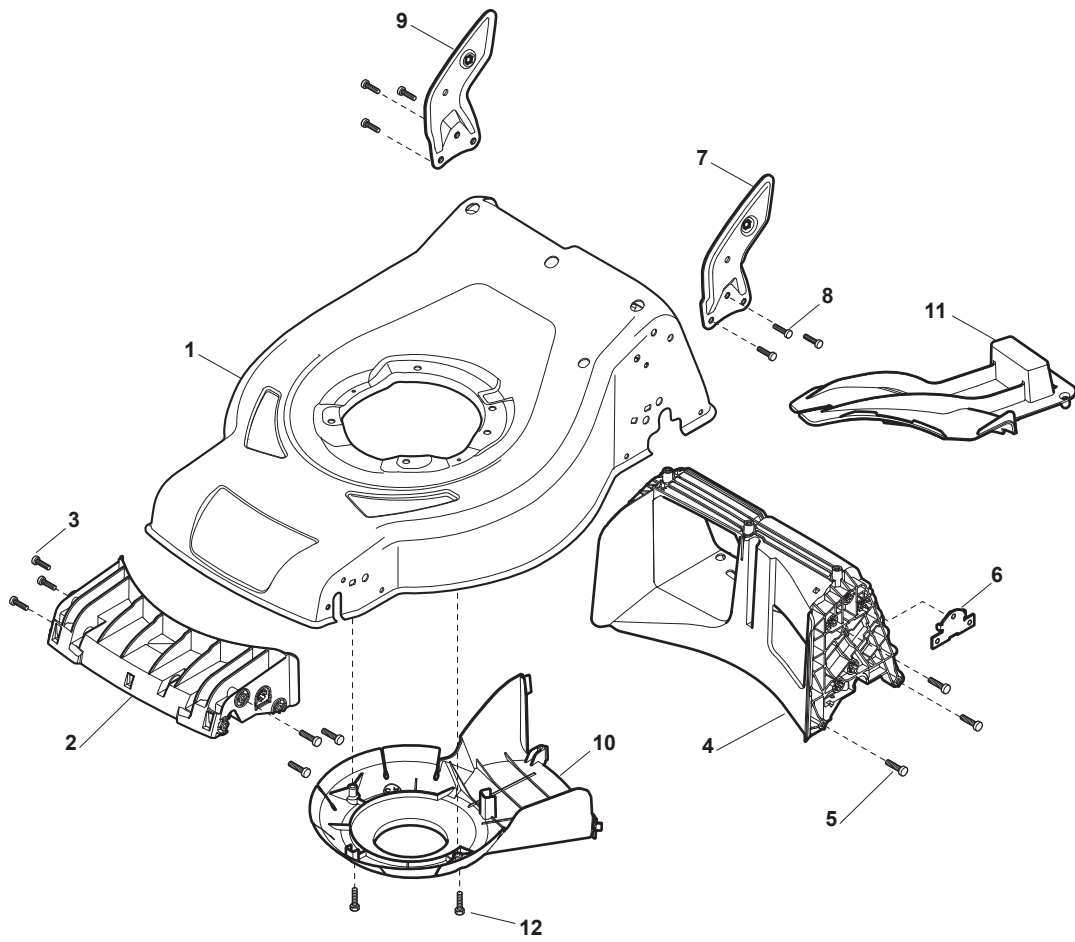

THIS INFORMATION IS NOT INTENDED FOR SALE OR RESALE, AND THIS NOTICE MUST REMAIN ON ALL COPIES.

Fig.	Q.ty	Part No	Description	Notes
1	1	381004549/0	Black Deck	
2	1	322108308/0	Rear Conveyor Assy	
3	6	112728699/0	Screw	
4	1	322108302/0	Rear Conveyor Assy	
5	6	112728699/0	Screw	
6	2	322545213/0	Plate	
7	1	381005167/0	Left Bracket	
8	6	112727801/0	Screw	
9	1	381005165/0	Right Bracket	
10	1	322060250/0	Belt Protection	
11	1	322140244/0	Mulching Plug	
12	2	112728530/0	Screw	

Fig.	Q.ty	Part No	Description	Notes
1	1	381302853/0	Front Wheel Axle	
2	2	322545142/0	Plate	
3	4	112728698/0	Screw	
4	2	112521350/0	Washer	
5	2	112155000/0	Nut	
6	2	112436051/0	Plate	
7	1	322869679/0	Rod, Height Adjustment	
8	2	122519823/0	Pin	
9	1	122446193/0	Spring	
10	2	322600145/0	Protection, Wheel	D. 200
11	4	112728698/0	Screw	
12	2	322545152/0	Plate	
13	1	381302849/0	Rear Wheel Axle	
14	1	122534131/0	Pin	
15	1	381003357/0	Wheels Rear Adj. Lever	
16	1	122446192/0	Spring	
17	1	112154510/0	Nut	
18	2	322600240/0	Protection, Wheel	
21	2	112521350/0	Washer	
22	2	112155000/0	Nut	

Fig.	Q.ty	Part No	Description	Notes
1	1	381006739/1	Handle, Upper Part	
1	1	381006745/1	Handle, Upper Part with sponge handgrip	
2	1	122430313/0	Guide Spring	
3	1	112521330/0	Washer	
4	1	112154510/0	Nut	
5	1	118390020/0	Conduit Clip Caproeuope (28-1495)	
6	1	181003363/1	Lever, Engine Brake Black	Black
7	1	181030088/0	Cable, Thread Engine Brake	
8	1	112727783/0	Screw	
9	1	112154510/0	Nut	
10	1	181003364/0	Drive Control Lever	Black
11	1	381030051/0	Cable Rear Drive	
12	1	322551640/0	Plate	