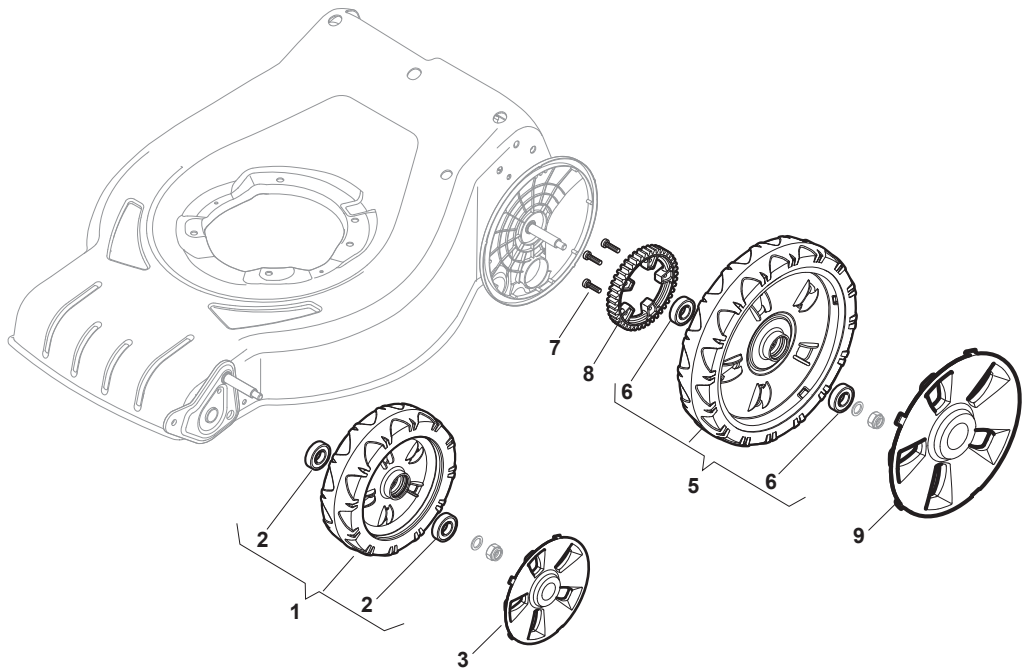

Fig.	Q.ty	Part No	Description	Notes
1	1	381302853/0	Front Wheel Axle	
2	2	322545142/0	Plate	
3	4	112728698/0	Screw	
4	2	112521350/0	Washer	
5	2	112155000/0	Nut	
6	2	112436051/0	Plate	
7	1	322869679/0	Rod, Height Adjustment	
8	2	122519823/0	Pin	
9	1	122446193/0	Spring	
10	2	322600145/0	Protection, Wheel	D. 200
11	4	112728698/0	Screw	
12	2	322545152/0	Plate	
13	1	381302849/0	Rear Wheel Axle	
14	1	122534131/0	Pin	
15	1	381003357/0	Wheels Rear Adj. Lever	
16	1	122446192/0	Spring	
17	1	112154510/0	Nut	
18	2	322600240/0	Protection, Wheel	
21	2	112521350/0	Washer	
22	2	112155000/0	Nut	

Fig.	Q.ty	Part No	Description	Notes
1	1	381006739/1	Handle, Upper Part	
1	1	381006745/1	Handle, Upper Part with sponge handgrip	
2	1	122430313/0	Guide Spring	
3	1	112521330/0	Washer	
4	1	112154510/0	Nut	
5	1	118390020/0	Conduit Clip Caproeuope (28-1495)	
6	1	181003363/1	Lever, Engine Brake Black	Black
7	1	181030088/0	Cable, Thread Engine Brake	
8	1	112727783/0	Screw	
9	1	112154510/0	Nut	
10	1	181003364/0	Drive Control Lever	Black
11	1	381030051/0	Cable Rear Drive	
12	1	322551640/0	Plate	

Fig.	Q.ty	Part No	Description	Notes
1	4	112608600/0	Seeger	
2	1	122570134/0	Left Pinion	
3	1	122570133/0	Right Pinion	
4	2	322042067/0	Bushing	
5	2	112521371/0	Washer	
6	1	181003092/0	Gear Box	
7	1	122601909/0	Pulley	
8	1	112645700/0	Elastic Pin	
9	1	122033283/0	Adjustment Rod	
10	1	135064196/0	Belt	
11	1	122041957/1	Bushing	
12	1	122450063/0	Spring	
13	1	322680009/0	Washer	
14	1	112154510/0	Nut	
15	1	122110230/0	Hub Cover	
16	2	122753000/0	Pin	

Fig.	Q.ty	Part No	Description	Notes
1	2	381007416/2	Wheel	
2	4	119216035/0	Bearing	
3	2	322110643/0	Hub Cap Grey	Grey
5	2	381007417/2	Wheel	
6	4	119216035/0	Bearing	
7	6	112728706/0	Screw	
8	2	322120115/0	Wheels Crown	
9	2	322110644/0	Hub Cap Grey	Grey