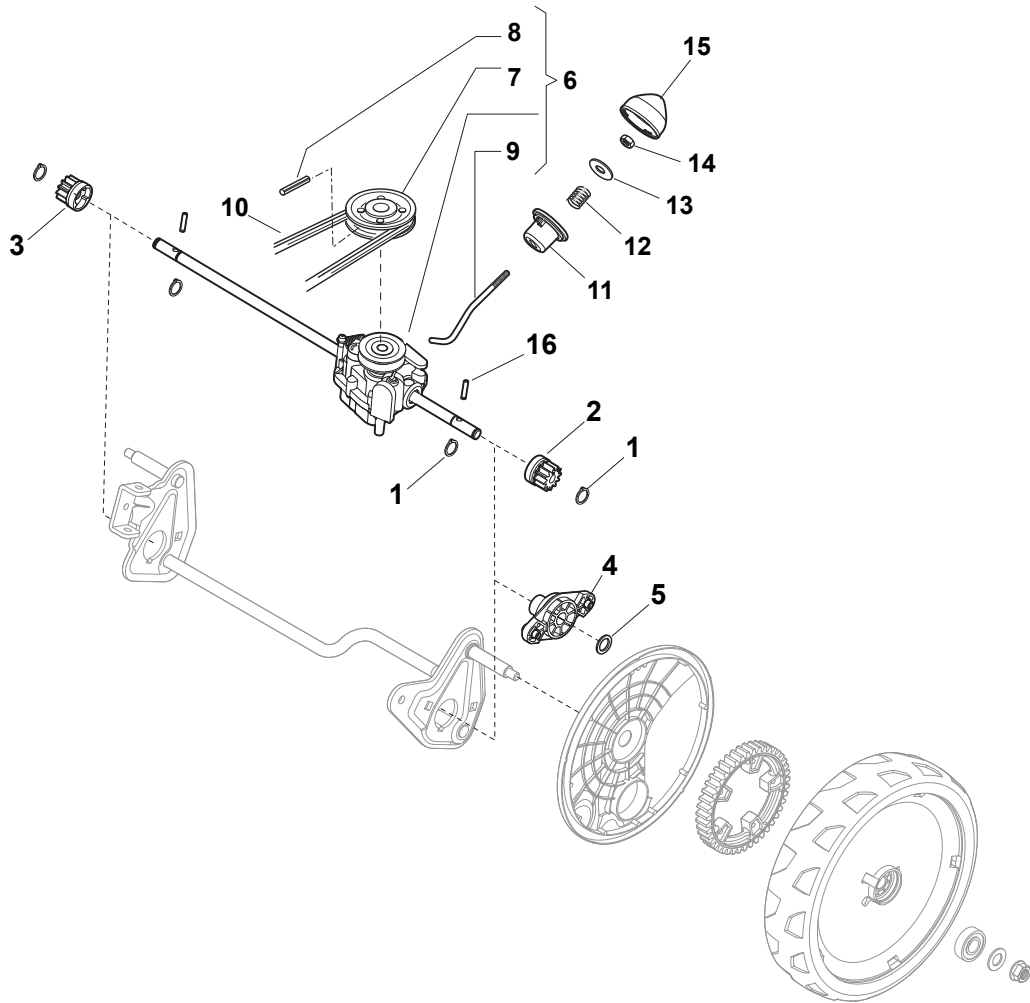

Fig.	Q.ty	Part No	Description	Notes
1	1	381302853/0	Front Wheel Axle	
2	2	322545142/0	Plate	
3	4	112728698/0	Screw	
4	2	112521350/0	Washer	
5	2	112155000/0	Nut	
6	2	112436051/0	Plate	
7	1	322869679/0	Rod, Height Adjustment	
8	2	122519823/0	Pin	
9	1	122446193/0	Spring	
10	2	322600145/0	Protection, Wheel	D. 200
11	4	112728698/0	Screw	
12	2	322545152/0	Plate	
13	1	381302849/0	Rear Wheel Axle	
14	1	122534131/0	Pin	
15	1	381003399/0	Lever, Height Adjustment	
16	1	122446192/0	Spring	
17	1	112154510/0	Nut	
18	2	322600240/0	Protection, Wheel	
21	2	112521350/0	Washer	
22	2	112155000/0	Nut	

# MLMP140H-51SP

Petrol Lawn Mower Handle, Lower Part

Issue 9 - 2017

Fig.	Q.ty	Part No	Description	Notes
1	1	381006785/0	Handle Lower Part	Black
2	2	112819110/0	Screw	
3	2	122671651/0	Washer	
4	2	122399900/0	Knob	Black
5	2	112293200/0	Nut	
7	2	112818900/0	Screw	
9	2	122399900/0	Knob	Black
10	2	112293200/0	Nut	
11	2	112155000/0	Nut	
12	2	112521350/0	Washer	
13	2	112369500/0	Elastic Washer	
14	2	112760605/0	Screw	
15	1	381008691/0	Outfit, Screws	Black

# MLMP140H-51SP

Petrol Lawn Mower Transmission

Issue 9 - 2017

Fig.	Q.ty	Part No	Description	Notes
1	4	112608600/0	Seeger	
2	1	122570134/0	Left Pinion	
3	1	122570133/0	Right Pinion	
4	2	322042067/0	Bushing	
5	2	112521371/0	Washer	
6	1	181003092/0	Gear Box	
7	1	122601909/0	Pulley	
8	1	112645705/0	Elastic Pin	
9	1	122033283/0	Adjustment Rod	
10	1	135064196/0	Belt	
11	1	122041957/1	Bushing	
12	1	122450063/0	Spring	
13	1	322680009/0	Washer	
14	1	112154510/0	Nut	
15	1	122110230/0	Hub Cover	
16	2	122753000/0	Pin	