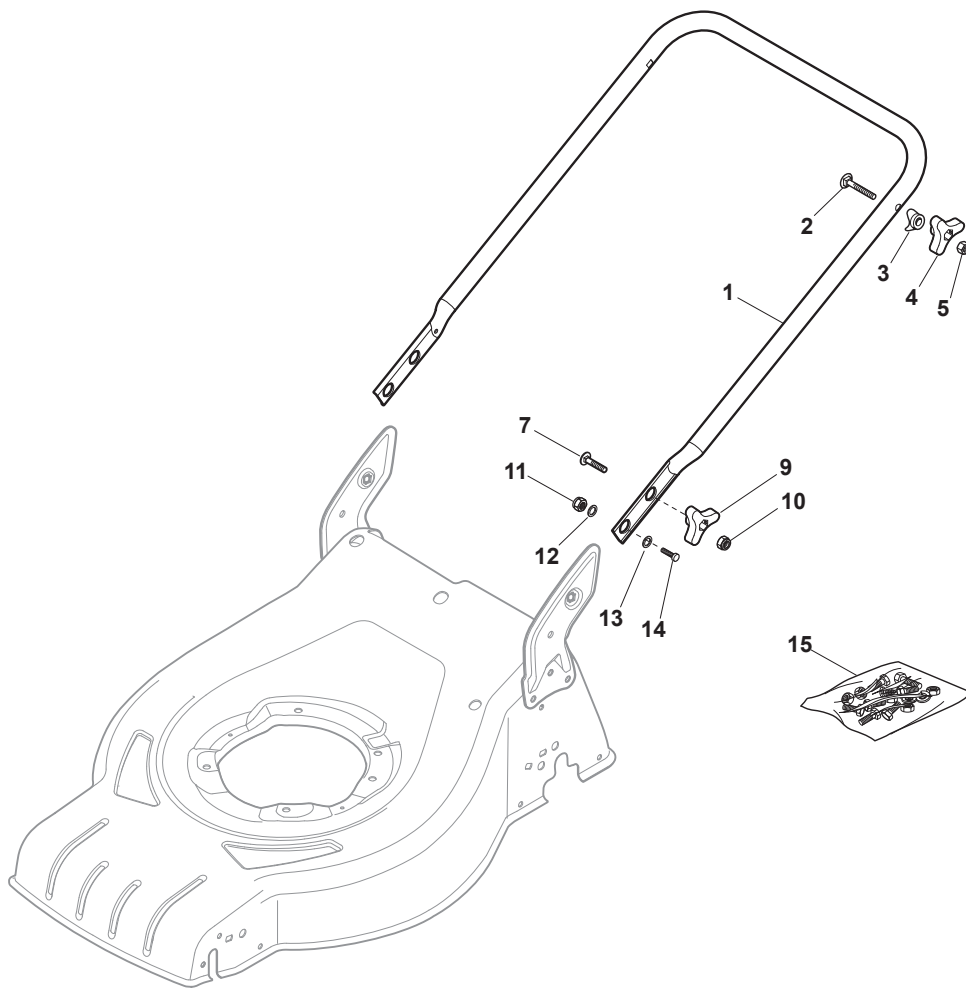

# MLMP140H-51SP

Petrol Lawn Mower Deck

Issue 9 - 2017

Fig.	Q.ty	Part No	Description	Notes
1	1	381004549/0	Black Deck	
2	1	322108308/0	Rear Conveyor Assy	
3	6	112728699/0	Screw	
4	1	322108302/0	Rear Conveyor Assy	
5	6	112728699/0	Screw	
6	2	322545213/0	Plate	
7	1	381005167/0	Left Bracket	
8	6	112727801/0	Screw	
9	1	381005165/0	Right Bracket	
10	1	322060250/0	Belt Protection	
11	1	322140244/0	Mulching Plug	
12	2	112728530/0	Screw	

Fig.	Q.ty	Part No	Description	Notes
1	1	381302853/0	Front Wheel Axle	
2	2	322545142/0	Plate	
3	4	112728698/0	Screw	
4	2	112521350/0	Washer	
5	2	112155000/0	Nut	
6	2	112436051/0	Plate	
7	1	322869679/0	Rod, Height Adjustment	
8	2	122519823/0	Pin	
9	1	122446193/0	Spring	
10	2	322600145/0	Protection, Wheel	D. 200
11	4	112728698/0	Screw	
12	2	322545152/0	Plate	
13	1	381302849/0	Rear Wheel Axle	
14	1	122534131/0	Pin	
15	1	381003399/0	Lever, Height Adjustment	
16	1	122446192/0	Spring	
17	1	112154510/0	Nut	
18	2	322600240/0	Protection, Wheel	
21	2	112521350/0	Washer	
22	2	112155000/0	Nut	

# MLMP140H-51SP

Petrol Lawn Mower Handle, Lower Part

Issue 9 - 2017

Fig.	Q.ty	Part No	Description	Notes
1	1	381006785/0	Handle Lower Part	Black
2	2	112819110/0	Screw	
3	2	122671651/0	Washer	
4	2	122399900/0	Knob	Black
5	2	112293200/0	Nut	
7	2	112818900/0	Screw	
9	2	122399900/0	Knob	Black
10	2	112293200/0	Nut	
11	2	112155000/0	Nut	
12	2	112521350/0	Washer	
13	2	112369500/0	Elastic Washer	
14	2	112760605/0	Screw	
15	1	381008691/0	Outfit, Screws	Black