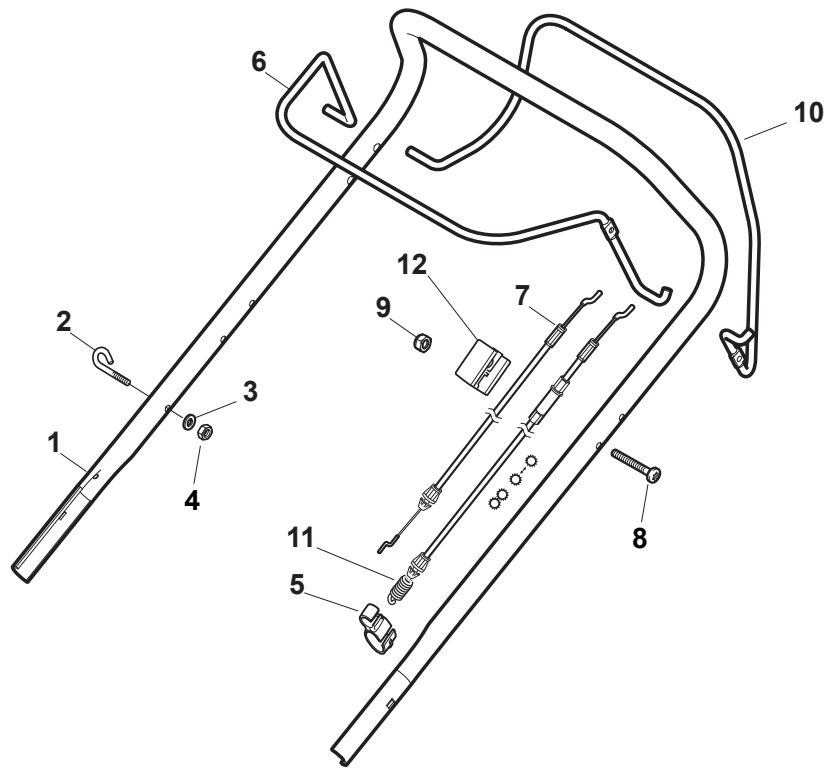

Fig.	Q.ty	Part No	Description	Notes
1	1	381302853/0	Front Wheel Axle	
2	2	322545142/0	Plate	
3	4	112728698/0	Screw	
4	2	112521350/0	Washer	
5	2	112155000/0	Nut	
6	2	112436051/0	Plate	
7	1	322869679/0	Rod, Height Adjustment	
8	2	122519823/0	Pin	
9	1	122446193/0	Spring	
10	2	322600145/0	Protection, Wheel	D. 200
11	4	112728698/0	Screw	
12	2	322545152/0	Plate	
13	1	381302849/0	Rear Wheel Axle	
14	1	122534131/0	Pin	
15	1	381003399/0	Lever, Height Adjustment	
16	1	122446192/0	Spring	
17	1	112154510/0	Nut	
18	2	322600240/0	Protection, Wheel	
21	2	112521350/0	Washer	
22	2	112155000/0	Nut	

# MLMP140H-51SP

Petrol Lawn Mower Handle, Lower Part

Issue 9 - 2017

Fig.	Q.ty	Part No	Description	Notes
1	1	381006785/0	Handle Lower Part	Black
2	2	112819110/0	Screw	
3	2	122671651/0	Washer	
4	2	122399900/0	Knob	Black
5	2	112293200/0	Nut	
7	2	112818900/0	Screw	
9	2	122399900/0	Knob	Black
10	2	112293200/0	Nut	
11	2	112155000/0	Nut	
12	2	112521350/0	Washer	
13	2	112369500/0	Elastic Washer	
14	2	112760605/0	Screw	
15	1	381008691/0	Outfit, Screws	Black

# MLMP140H-51SP

Petrol Lawn Mower Handle, Upper Part

Issue 9 - 2017

Fig.	Q.ty	Part No	Description	Notes
1	1	381006739/1	Handle, Upper Part	Black with Sponge
1	1	381006745/1	Handle, Upper Part With Sponge Handgrip	Black without Sponge
2	1	122430313/0	Guide Spring	
3	1	112521330/0	Washer	
4	1	112154510/0	Nut	
5	1	118390020/0	Conduit Clip	
6	1	181003363/1	Lever, Engine Brake Black	Black
7	1	181030088/0	Cable, Thread Engine Brake	
8	1	112727783/0	Screw	
9	1	112154510/0	Nut	
10	1	181003364/0	Drive Control Lever	Black
11	1	381030051/0	Cable Rear Drive	
12	1	322551640/0	Plate	