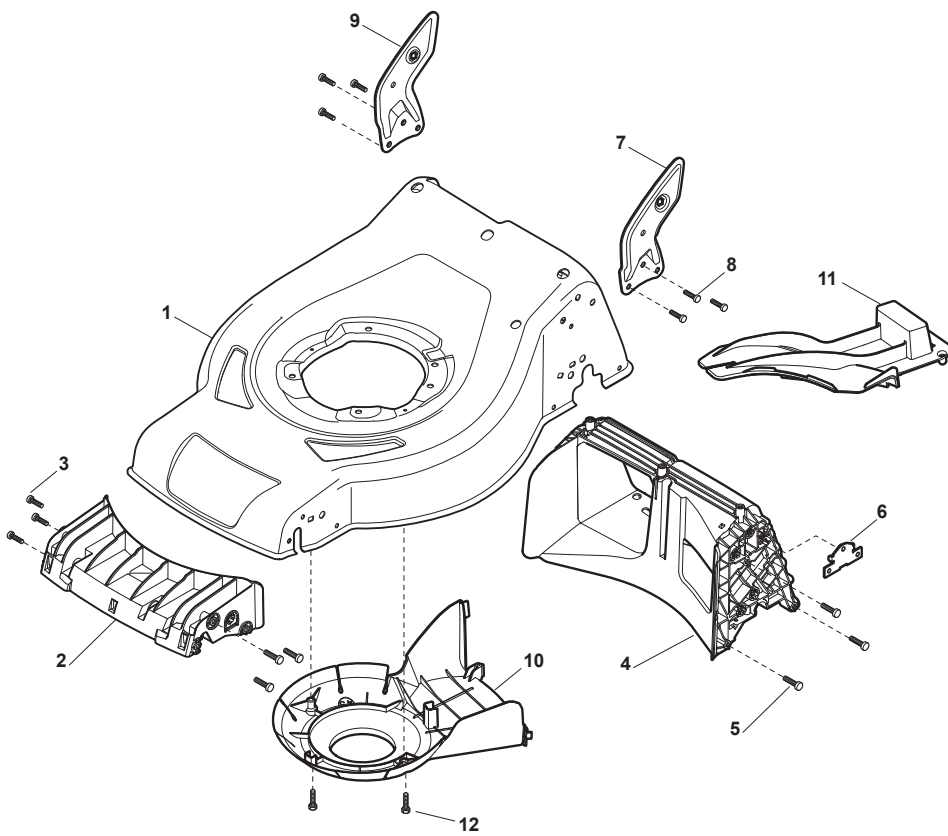

MLMP140H-51SP

Petrol Lawn Mower Deck

Issue 9 - 2017

Fig.	Q.ty	Part No	Description	Notes
1	1	381004549/0	Black Deck	
2	1	322108308/0	Rear Conveyor Assy	
3	6	112728699/0	Screw	
4	1	322108302/0	Rear Conveyor Assy	
5	6	112728699/0	Screw	
6	2	322545213/0	Plate	
7	1	381005167/0	Left Bracket	
8	6	112727801/0	Screw	
9	1	381005165/0	Right Bracket	
10	1	322060250/0	Belt Protection	
11	1	322140244/0	Mulching Plug	
12	2	112728530/0	Screw