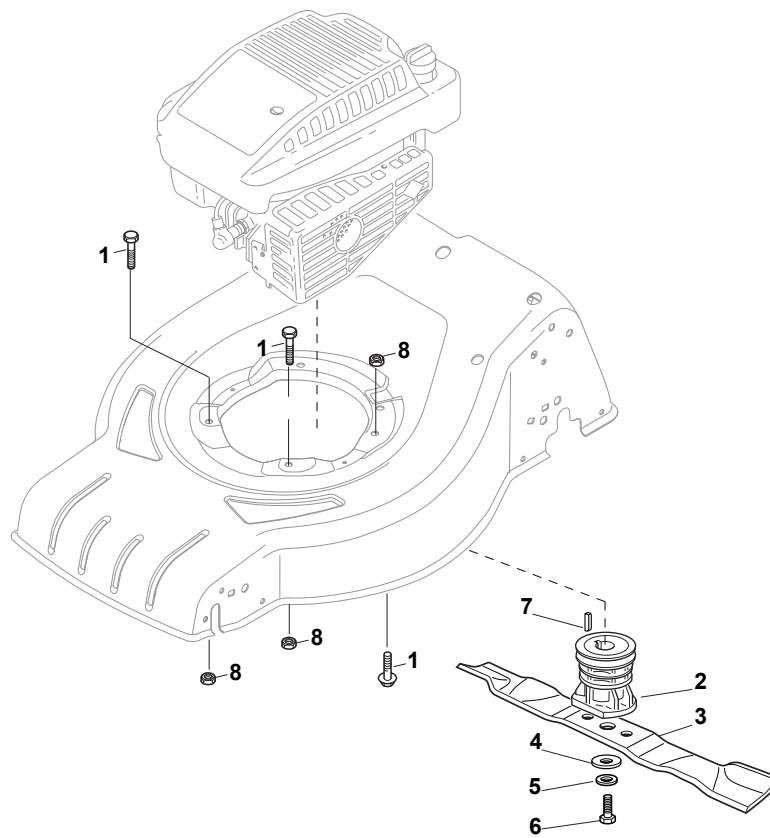

Fig.	Q.ty	Part No	Description	Notes
1	1	381302853/0	Front Wheel Axle	
2	2	322545142/0	Plate	
3	4	112728698/0	Screw	
4	2	112521350/0	Washer	
5	2	112155000/0	Nut	
6	2	112436051/0	Plate	
7	1	322869679/0	Rod, Height Adjustment	
8	2	122519823/0	Pin	
9	1	122446193/0	Spring	
10	2	322600145/0	Protection, Wheel	D. 200
11	4	112728698/0	Screw	
12	2	322545152/0	Plate	
13	1	381302849/0	Rear Wheel Axle	
14	1	122534131/0	Pin	
15	1	381003399/0	Lever, Height Adjustment	
16	1	122446192/0	Spring	
17	1	112154510/0	Nut	
18	2	322600240/0	Protection, Wheel	
21	2	112521350/0	Washer	
22	2	112155000/0	Nut	

# MLMP140H-51SP

Petrol Lawn Mower Transmission

Issue 9 - 2017

Fig.	Q.ty	Part No	Description	Notes
1	4	112608600/0	Seeger	
2	1	122570134/0	Left Pinion	
3	1	122570133/0	Right Pinion	
4	2	322042067/0	Bushing	
5	2	112521371/0	Washer	
6	1	181003092/0	Gear Box	
7	1	122601909/0	Pulley	
8	1	112645705/0	Elastic Pin	
9	1	122033283/0	Adjustment Rod	
10	1	135064196/0	Belt	
11	1	122041957/1	Bushing	
12	1	122450063/0	Spring	
13	1	322680009/0	Washer	
14	1	112154510/0	Nut	
15	1	122110230/0	Hub Cover	
16	2	122753000/0	Pin	

# MLMP140H-51SP

Petrol Lawn Mower **Wheels and Hub Caps**

Issue 9 - 2017

Fig.	Q.ty	Part No	Description	Notes
1	2	381007416/2	Wheel	
2	4	119216035/0	Bearing	
3	2	322110643/0	Hub Cap Grey	Grey
5	2	381007417/2	Wheel	
6	4	119216035/0	Bearing	
7	6	112728706/0	Screw	
8	2	322120115/0	Wheels Crown	
9	2	322110644/0	Hub Cap Grey	Grey

# MLMP140H-51SP

Petrol Lawn Mower Blade

Issue 9 - 2017

Fig.	Q.ty	Part No	Description	Notes
1	3	112735108/1	Screw	
2	1	122465608/2	Hub With Pulley, Crankshaft Ø 25	
3	1	181004459/0	Blade	
4	1	112523080/0	Washer	
5	1	122160400/0	Elastic Disc	
6	1	112735698/0	Screw	
7	1	112139150/0	Feather, Crankshaft Ø 25	
8	3	112154210/0	Nut	