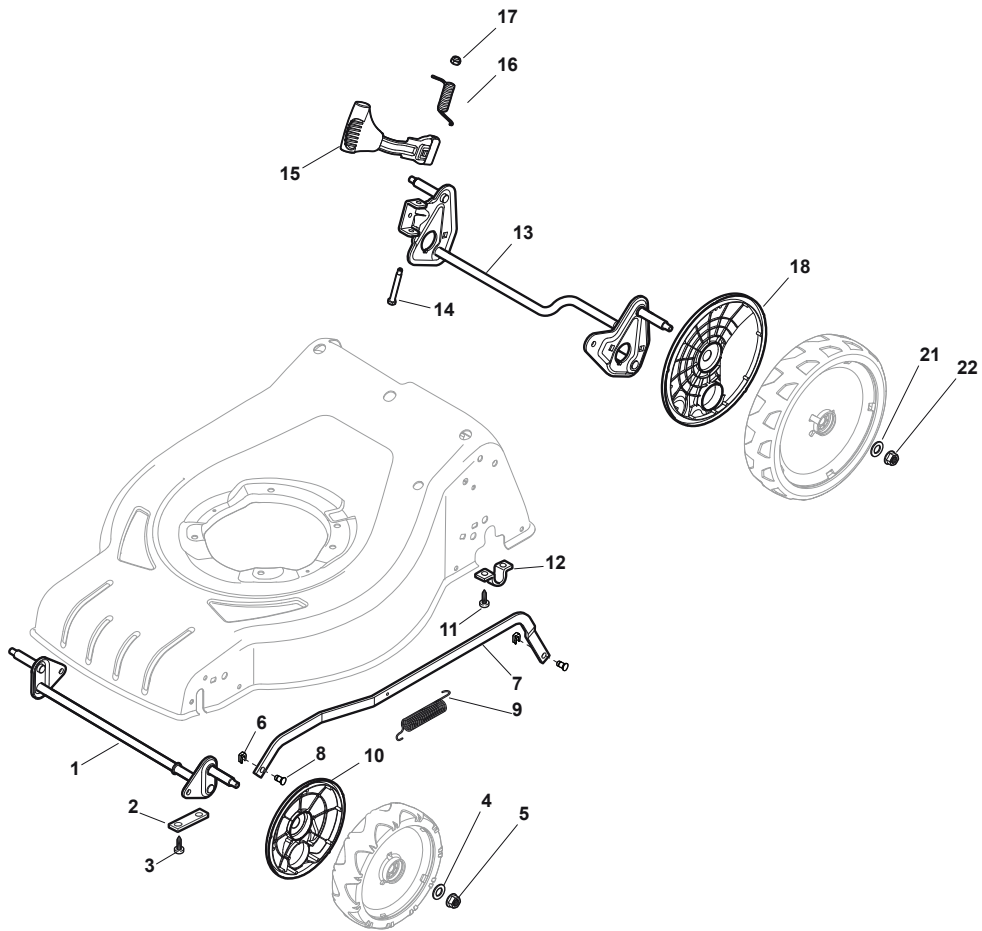

# MLMP140H-51SP

Petrol Lawn Mower Deck

Issue 9 - 2017

Fig.	Q.ty	Part No	Description	Notes
1	1	381004549/0	Black Deck	
2	1	322108308/0	Rear Conveyor Assy	
3	6	112728699/0	Screw	
4	1	322108302/0	Rear Conveyor Assy	
5	6	112728699/0	Screw	
6	2	322545213/0	Plate	
7	1	381005167/0	Left Bracket	
8	6	112727801/0	Screw	
9	1	381005165/0	Right Bracket	
10	1	322060250/0	Belt Protection	
11	1	322140244/0	Mulching Plug	
12	2	112728530/0	Screw	

Fig.	Q.ty	Part No	Description	Notes
1	1	381302853/0	Front Wheel Axle	
2	2	322545142/0	Plate	
3	4	112728698/0	Screw	
4	2	112521350/0	Washer	
5	2	112155000/0	Nut	
6	2	112436051/0	Plate	
7	1	322869679/0	Rod, Height Adjustment	
8	2	122519823/0	Pin	
9	1	122446193/0	Spring	
10	2	322600145/0	Protection, Wheel	D. 200
11	4	112728698/0	Screw	
12	2	322545152/0	Plate	
13	1	381302849/0	Rear Wheel Axle	
14	1	122534131/0	Pin	
15	1	381003399/0	Lever, Height Adjustment	
16	1	122446192/0	Spring	
17	1	112154510/0	Nut	
18	2	322600240/0	Protection, Wheel	
21	2	112521350/0	Washer	
22	2	112155000/0	Nut	

# MLMP140H-51SP

Petrol Lawn Mower Handle, Lower Part

Issue 9 - 2017

Fig.	Q.ty	Part No	Description	Notes
1	1	381006785/0	Handle Lower Part	Black
2	2	112819110/0	Screw	
3	2	122671651/0	Washer	
4	2	122399900/0	Knob	Black
5	2	112293200/0	Nut	
7	2	112818900/0	Screw	
9	2	122399900/0	Knob	Black
10	2	112293200/0	Nut	
11	2	112155000/0	Nut	
12	2	112521350/0	Washer	
13	2	112369500/0	Elastic Washer	
14	2	112760605/0	Screw	
15	1	381008691/0	Outfit, Screws	Black

# MLMP140H-51SP

Petrol Lawn Mower Transmission

Issue 9 - 2017

Fig.	Q.ty	Part No	Description	Notes
1	4	112608600/0	Seeger	
2	1	122570134/0	Left Pinion	
3	1	122570133/0	Right Pinion	
4	2	322042067/0	Bushing	
5	2	112521371/0	Washer	
6	1	181003092/0	Gear Box	
7	1	122601909/0	Pulley	
8	1	112645705/0	Elastic Pin	
9	1	122033283/0	Adjustment Rod	
10	1	135064196/0	Belt	
11	1	122041957/1	Bushing	
12	1	122450063/0	Spring	
13	1	322680009/0	Washer	
14	1	112154510/0	Nut	
15	1	122110230/0	Hub Cover	
16	2	122753000/0	Pin	