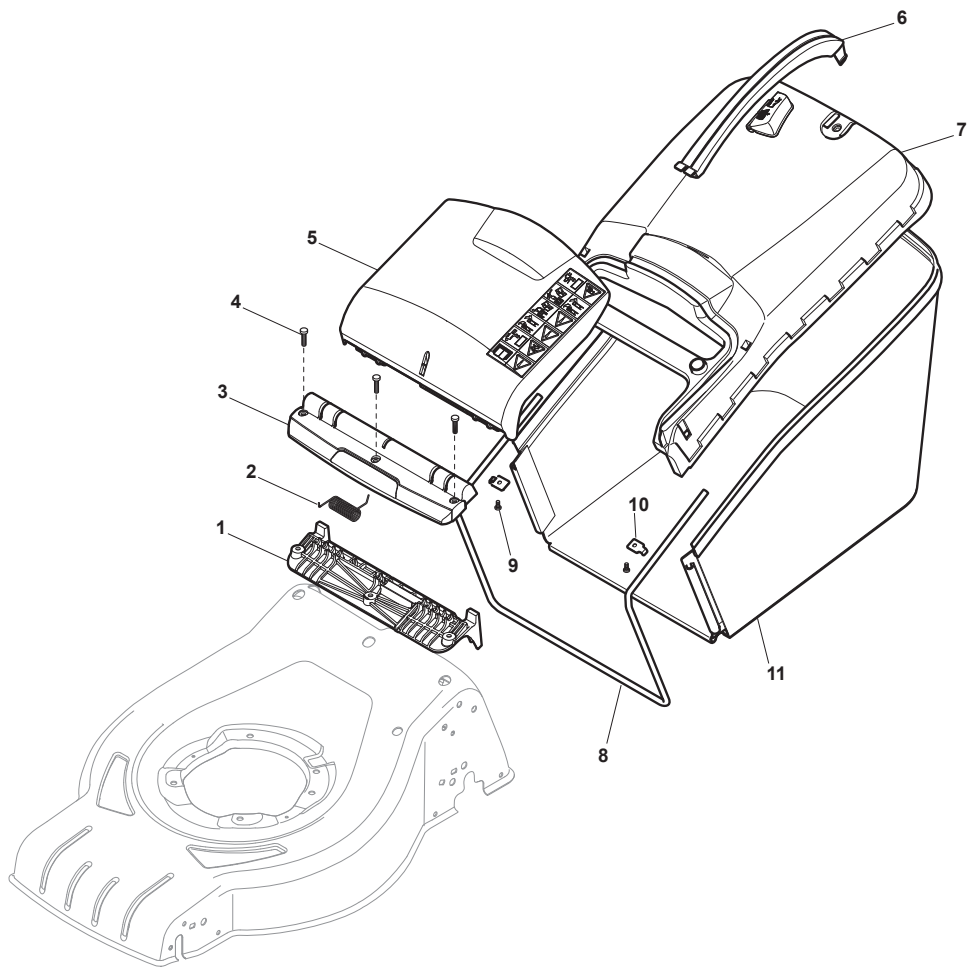

Fig.	Q.ty	Part No	Description	Notes
1	1	381302853/0	Front Wheel Axle	
2	2	322545142/0	Plate	
3	4	112728698/0	Screw	
4	2	112521350/0	Washer	
5	2	112155000/0	Nut	
6	2	112436051/0	Plate	
7	1	322869679/0	Rod, Height Adjustment	
8	2	122519823/0	Pin	
9	1	122446193/0	Spring	
10	2	322600145/0	Protection, Wheel	D. 200
11	4	112728698/0	Screw	
12	2	322545152/0	Plate	
13	1	381302849/0	Rear Wheel Axle	
14	1	122534131/0	Pin	
15	1	381003399/0	Lever, Height Adjustment	
16	1	122446192/0	Spring	
17	1	112154510/0	Nut	
18	2	322600240/0	Protection, Wheel	
21	2	112521350/0	Washer	
22	2	112155000/0	Nut	

# MLMP140H-51SP

Petrol Lawn Mower Blade

Issue 9 - 2017

Fig.	Q.ty	Part No	Description	Notes
1	3	112735108/1	Screw	
2	1	122465608/2	Hub With Pulley, Crankshaft Ø 25	
3	1	181004459/0	Blade	
4	1	112523080/0	Washer	
5	1	122160400/0	Elastic Disc	
6	1	112735698/0	Screw	
7	1	112139150/0	Feather, Crankshaft Ø 25	
8	3	112154210/0	Nut	