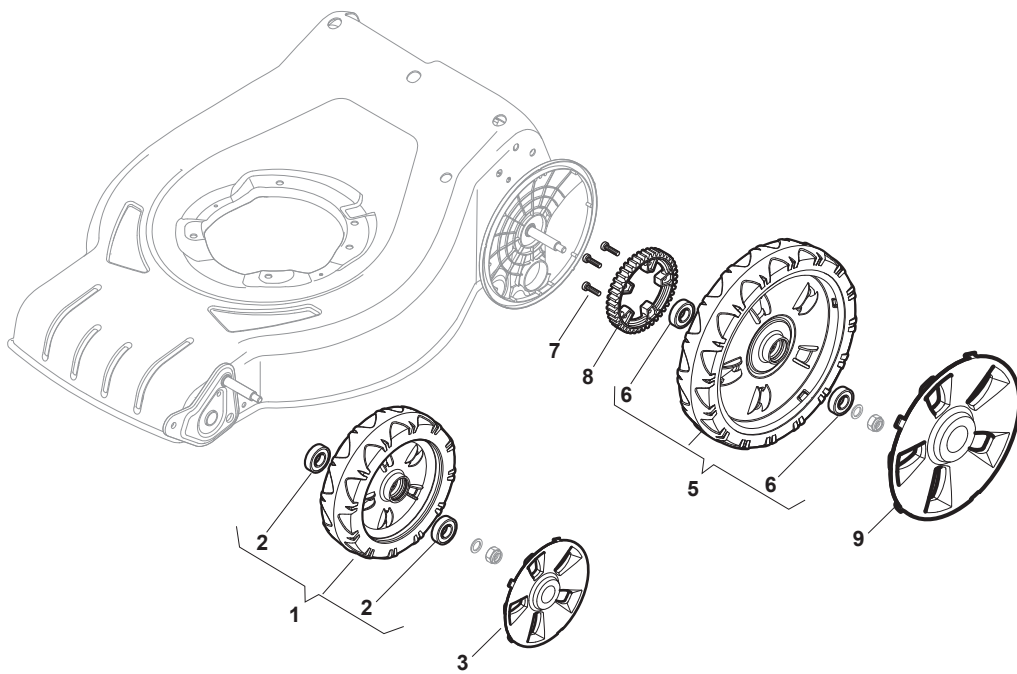

Fig.	Q.ty	Part No	Description	Notes
1	1	381302853/0	Front Wheel Axle	
2	2	322545142/0	Plate	
3	4	112728698/0	Screw	
4	2	112521350/0	Washer	
5	2	112155000/0	Nut	
6	2	112436051/0	Plate	
7	1	322869679/0	Rod, Height Adjustment	
8	2	122519823/0	Pin	
9	1	122446193/0	Spring	
10	2	322600145/0	Protection, Wheel	D. 200
11	4	112728698/0	Screw	
12	2	322545152/0	Plate	
13	1	381302849/0	Rear Wheel Axle	
14	1	122534131/0	Pin	
15	1	381003399/0	Lever, Height Adjustment	
16	1	122446192/0	Spring	
17	1	112154510/0	Nut	
18	2	322600240/0	Protection, Wheel	
21	2	112521350/0	Washer	
22	2	112155000/0	Nut	

# MLMP140H-51SP

Petrol Lawn Mower Handle, Upper Part

Issue 9 - 2017

Fig.	Q.ty	Part No	Description	Notes
1	1	381006739/1	Handle, Upper Part	Black with Sponge
1	1	381006745/1	Handle, Upper Part With Sponge Handgrip	Black without Sponge
2	1	122430313/0	Guide Spring	
3	1	112521330/0	Washer	
4	1	112154510/0	Nut	
5	1	118390020/0	Conduit Clip	
6	1	181003363/1	Lever, Engine Brake Black	Black
7	1	181030088/0	Cable, Thread Engine Brake	
8	1	112727783/0	Screw	
9	1	112154510/0	Nut	
10	1	181003364/0	Drive Control Lever	Black
11	1	381030051/0	Cable Rear Drive	
12	1	322551640/0	Plate	

# MLMP140H-51SP

Petrol Lawn Mower Transmission

Issue 9 - 2017

Fig.	Q.ty	Part No	Description	Notes
1	4	112608600/0	Seeger	
2	1	122570134/0	Left Pinion	
3	1	122570133/0	Right Pinion	
4	2	322042067/0	Bushing	
5	2	112521371/0	Washer	
6	1	181003092/0	Gear Box	
7	1	122601909/0	Pulley	
8	1	112645705/0	Elastic Pin	
9	1	122033283/0	Adjustment Rod	
10	1	135064196/0	Belt	
11	1	122041957/1	Bushing	
12	1	122450063/0	Spring	
13	1	322680009/0	Washer	
14	1	112154510/0	Nut	
15	1	122110230/0	Hub Cover	
16	2	122753000/0	Pin	